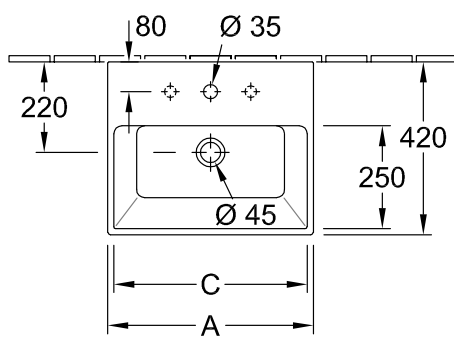

WASHBASIN MEMENTO

PRODUCT INFORMATION

1 . POSITION

Model	513360
Collection	Memento
PROJECTS	■ PREMIUM
Width	600 mm
Depth	420 mm
Weight	18,45 kg
description	Sanitary porcelain CeramicPlus wall fixation fastening with 2 screws M10x120 mm towel holder (not included in scope of delivery): side installation (mountable: 2 pc.)
Tap fitting / Tap hole remark	suitable for 3-hole tap fittings, central tap hole punched out
Overflow remark	with overflow
material	Sanitary porcelain
Specification texts	Memento; Washbasin; Sanitary porcelain; Size: 600 x 420 mm; Angular; suitable for 3-hole tap fittings, central tap hole punched out; with overflow; wall fixation; fastening with 2 screws M10x120 mm; towel holder (not included in scope of delivery): side installation (mountable: 2 pc.)

TECHNICAL DRAWINGS

513360

	A	C
5133 50	500	460
5133 51	500	460
5133 5L	500	460
5133 5G	500	460
5133 60	600	565
5133 61	600	565
5133 6L	600	565
5133 6G	600	565