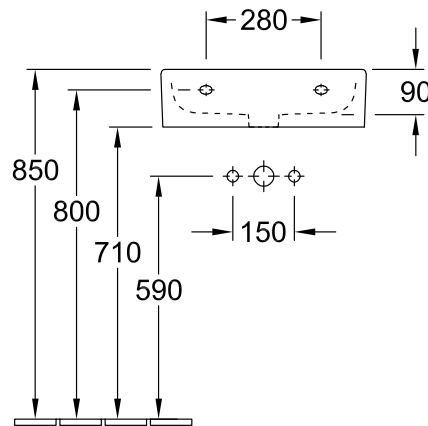

WASHBASIN MEMENTO

PRODUCT INFORMATION

1 . POSITION

Model	513360
Collection	Memento
PROJECTS	■ PREMIUM
Width	600 mm
Depth	420 mm
Weight	18,45 kg
description	Sanitary porcelain CeramicPlus wall fixation fastening with 2 screws M10x120 mm towel holder (not included in scope of delivery): side installation (mountable: 2 pc.)
Tap fitting / Tap hole remark	suitable for 3-hole tap fittings, central tap hole punched out
Overflow remark	with overflow
material	Sanitary porcelain
Specification texts	Memento; Washbasin; Sanitary porcelain; Size: 600 x 420 mm; Angular; suitable for 3-hole tap fittings, central tap hole punched out; with overflow; wall fixation; fastening with 2 screws M10x120 mm; towel holder (not included in scope of delivery): side installation (mountable: 2 pc.)

COLOURS

White Alpin	51336001	4022693930354
White Alpin New Glory Platinum CeramicPlus	513360MD	4047289515951
Glossy Black New Glory Platinum CeramicPlus	513360MF	4047289515975
White Alpin CeramicPlus	513360R1	4022693930415
Star White CeramicPlus	513360R2	4022693930477
Glossy Black CeramicPlus	513360S0	4022693930538
White Alpin New Glory CeramicPlus	513360U7	4047289403517

TECHNICAL DRAWINGS

513360

	A	C
5133 50	500	460
5133 51	500	460
5133 5L	500	460
5133 5G	500	460
5133 60	600	565
5133 61	600	565
5133 6L	600	565
5133 6G	600	565