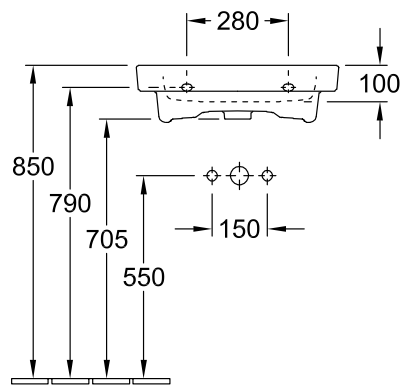

TECHNICAL DRAWINGS

711355

5243 00