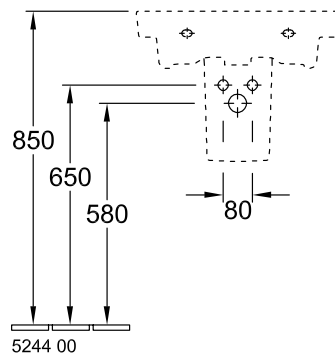

### 1 . POSITION

<b>Model</b>	<b>711355</b>
Collection	Subway 2.0
PROJECTS	DESIGN
Width	550 mm
Depth	440 mm
Weight	16,67 kg
description	Sanitary porcelain Also available in CeramicPlus fastening with 2 screws M10x120 mm
Tap fitting / Tap hole remark	suitable for 3-hole tap fittings, central tap hole punched out
Overflow remark	with overflow
material	Sanitary porcelain
Specification texts	Subway 2.0; Washbasin; Sanitary porcelain; Size: 550 x 440 mm; Angular; suitable for 3-hole tap fittings, central tap hole punched out; with overflow; fastening with 2 screws M10x120 mm

5243 00

5244 00