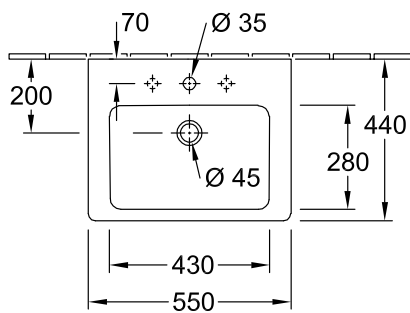

TECHNICAL DRAWINGS

711355

5243 00