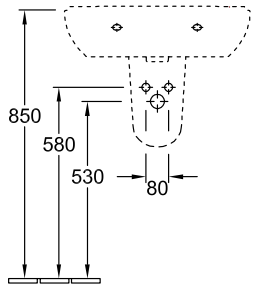

### 1 . POSITION

<b>Model</b>	<b>516060</b>
Collection	O.novo
PROJECTS	 START
Width	600 mm
Depth	490 mm
Weight	16,66 kg
description	Sanitary porcelain Also available in CeramicPlus fastening with 2 screws M10x120 mm
Tap fitting / Tap hole remark	suitable for 3-hole tap fittings, central tap hole punched out
Overflow remark	with overflow
material	Sanitary porcelain
Specification texts	O.novo; Washbasin; Sanitary porcelain; Size: 600 x 490 mm; Oval; suitable for 3-hole tap fittings, central tap hole punched out; with overflow; fastening with 2 screws M10x120 mm

## COLOURS

White Alpin	51606001	4051202008291
White Alpin CeramicPlus	516060R1	4051202008284
White Alpin AntiBac	516060T1	4051202386061

TECHNICAL DRAWINGS

516060

	A	B	C	D
5160 55	550	450	475	280
5160 60	600	490	525	315
5160 65	650	510	565	330