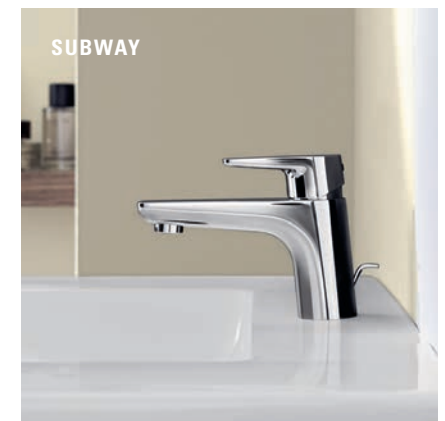

INDIVIDUAL FINISH
The elegant bathroom tap fittings from Villeroy & Boch present themselves in a variety of materials and a range of colour variants – creating the scope for personalised designs.

Show your eye for beauty

Be it for the bath, shower, washbasin or bidet – with matching bathroom fittings you can create individual design highlights that combine to form a perfect whole. Are you a fan of minimalist straight lines, or do you prefer classic design? Collections from Villeroy & Boch offer you a wide selection of high-quality tap fittings for your bathroom – exclusive stylistic elements that help create a luxurious atmosphere.

villeroyboch.com/bathroomtaps