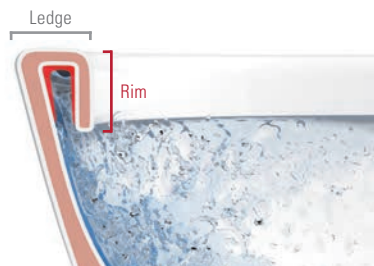

CONVENTIONAL TOILETS
with rim | with ledge