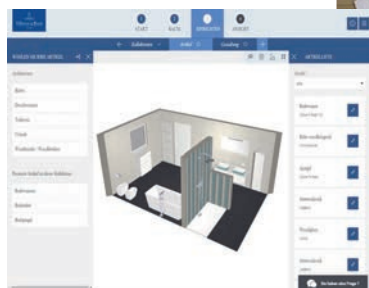

DIGITAL PLANNING TOOLS

1. Inspiration

STYLE FINDER
Define your own personal style and discover which of the premium Villeroy & Boch collections best suits your taste.
villeroyboch.com/stylefinder

BATHROOM INSPIRATOR
In just a few clicks you can try out all kinds of design ideas and gain an initial impression of how your new dream bathroom could look.
villeroyboch.com/bathroom-inspiration

3. Planning

BATHROOM PLANNER
Plan your dream bathroom yourself using a floor plan of your bathroom and then send your plans to your local specialist dealer.
villeroyboch.com/bathroom-planner

AUGMENTED REALITY APP
Project the Villeroy & Boch products into your bathroom in 3D and view them virtually from all angles on your smartphone or tablet.
villeroyboch.com/ar-app

2. Information

PRODUCT DATA
Find out all the key details about each product on the various product pages: from the dimensions via the layout through to the matching accessories.
villeroyboch.com/products