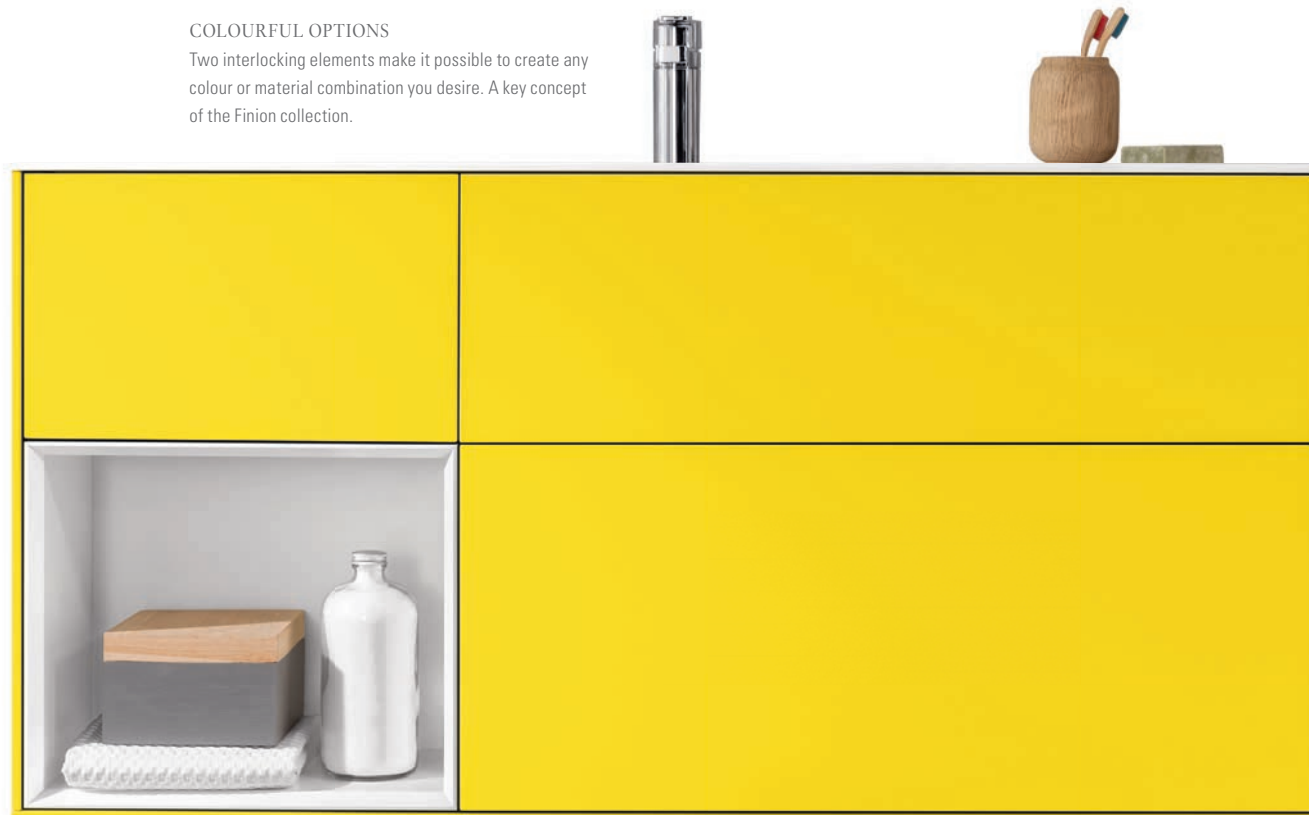

Gold

Champagne

Chrome

The Finion bath is available as Colour on Demand in more than 200 colours, see page 90.

COLOURFUL OPTIONS

Two interlocking elements make it possible to create any colour or material combination you desire. A key concept of the Finion collection.