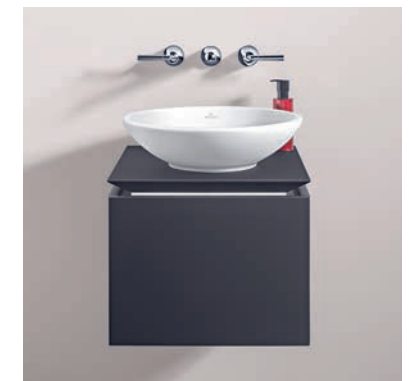

Loop & Friends / Legato