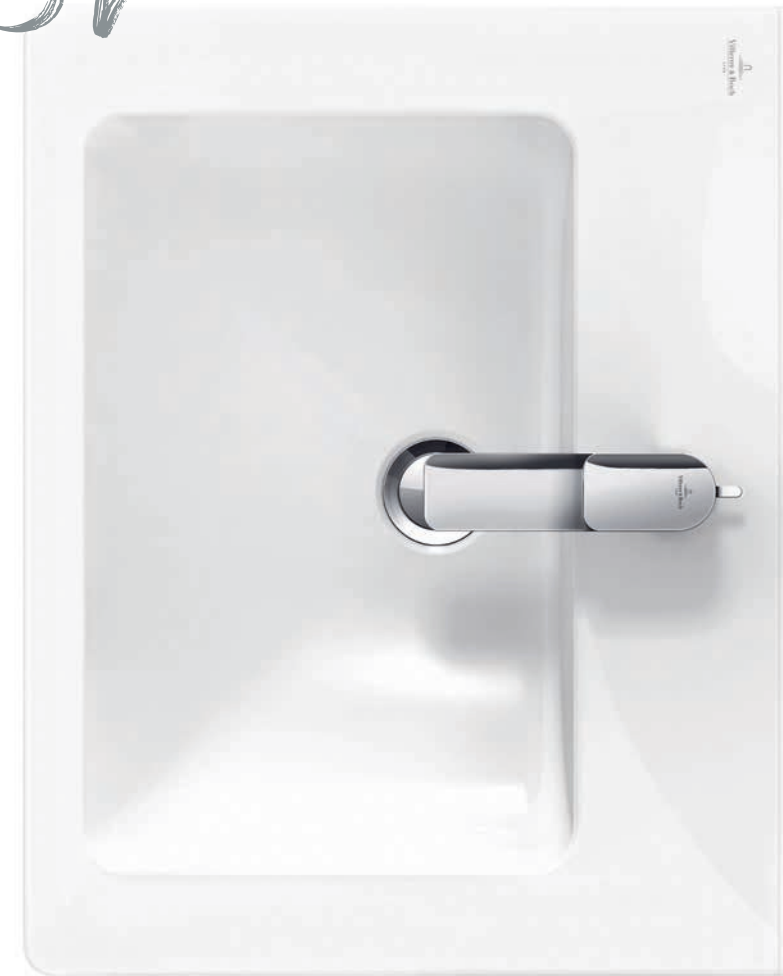

SUBWAY 2.0 WITH SQUARED CONTOURS

Square

CLEAR LINES
With its clear-cut straight lines, Subway 2.0 provides timelessly modern design with a feel-good factor.

A variety of different combinations