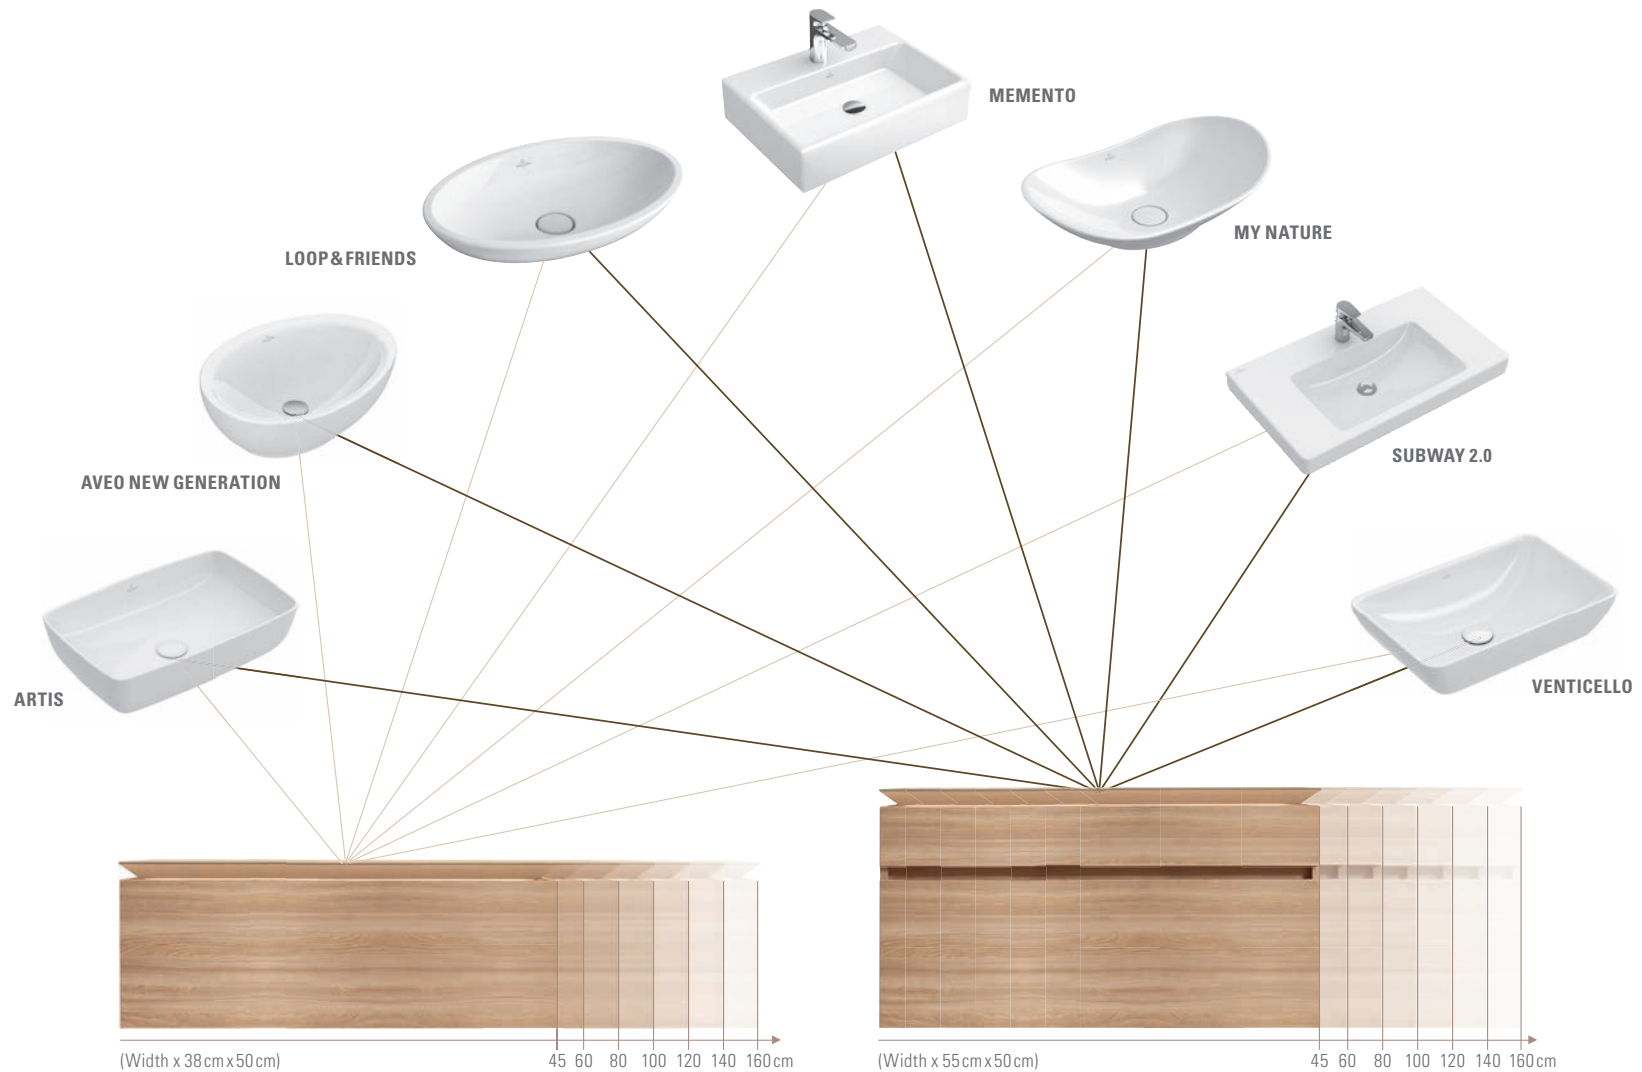

.....

STYLISH EDGE

The striking, sloping sides create an exciting contrast to the furniture. The washbasin appears to float above it, especially when combined with optional LED illumination.

reddot award 2016
 winner

Clear-cut and timeless modern, Legato is a complete bathroom collection for a sophisticated style. The expressive ceramic washbasin complements the successful furniture programme. The optional LED light strip skilfully underlines the floating effect and acts as a stylish ambient lighting feature. The handle-free, commodious furniture also comes in the on-trend colour Black Matt Lacquer, offering plenty of scope for combination – for a bathroom that’s as unique as your style.

LEGATO bathroom collection SUBWAY 2.0 washbasins SUBWAY tap fittings programme BERNINA tiles

THE LEGATO VANITY UNITS

Setting the scene for your washbasin

LEGATO bathroom collection MEMENTO washbasins SQUARO EDGE 12 bath JUST tap fittings programme BIANCONERO tiles

MEMENTO bathroom collection
CULT tap fittings programme

MEMENTO

Scope for personality

TIMELESSLY ELEGANT
The linear furniture incorporates the clear design language of the ceramics and creates a bathroom with a timeless design.