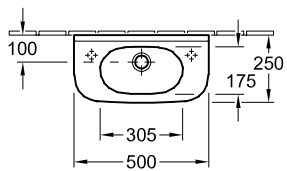

TECHNICAL DRAWINGS

536150