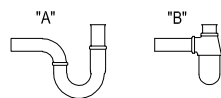

TECHNICAL DRAWINGS

536150