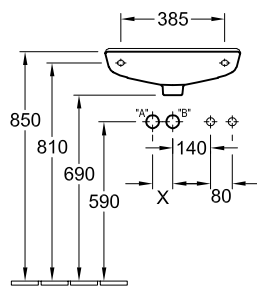

TECHNICAL DRAWINGS

536150