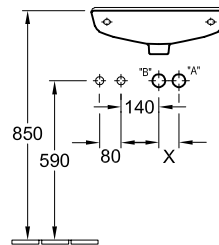

TECHNICAL DRAWINGS

536150