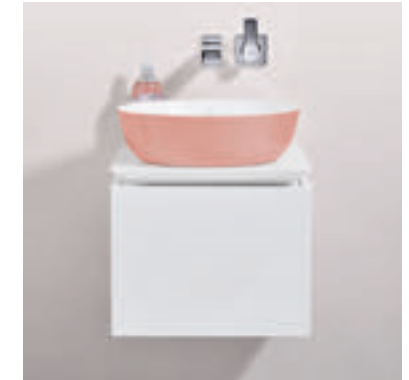

Artis/Legato