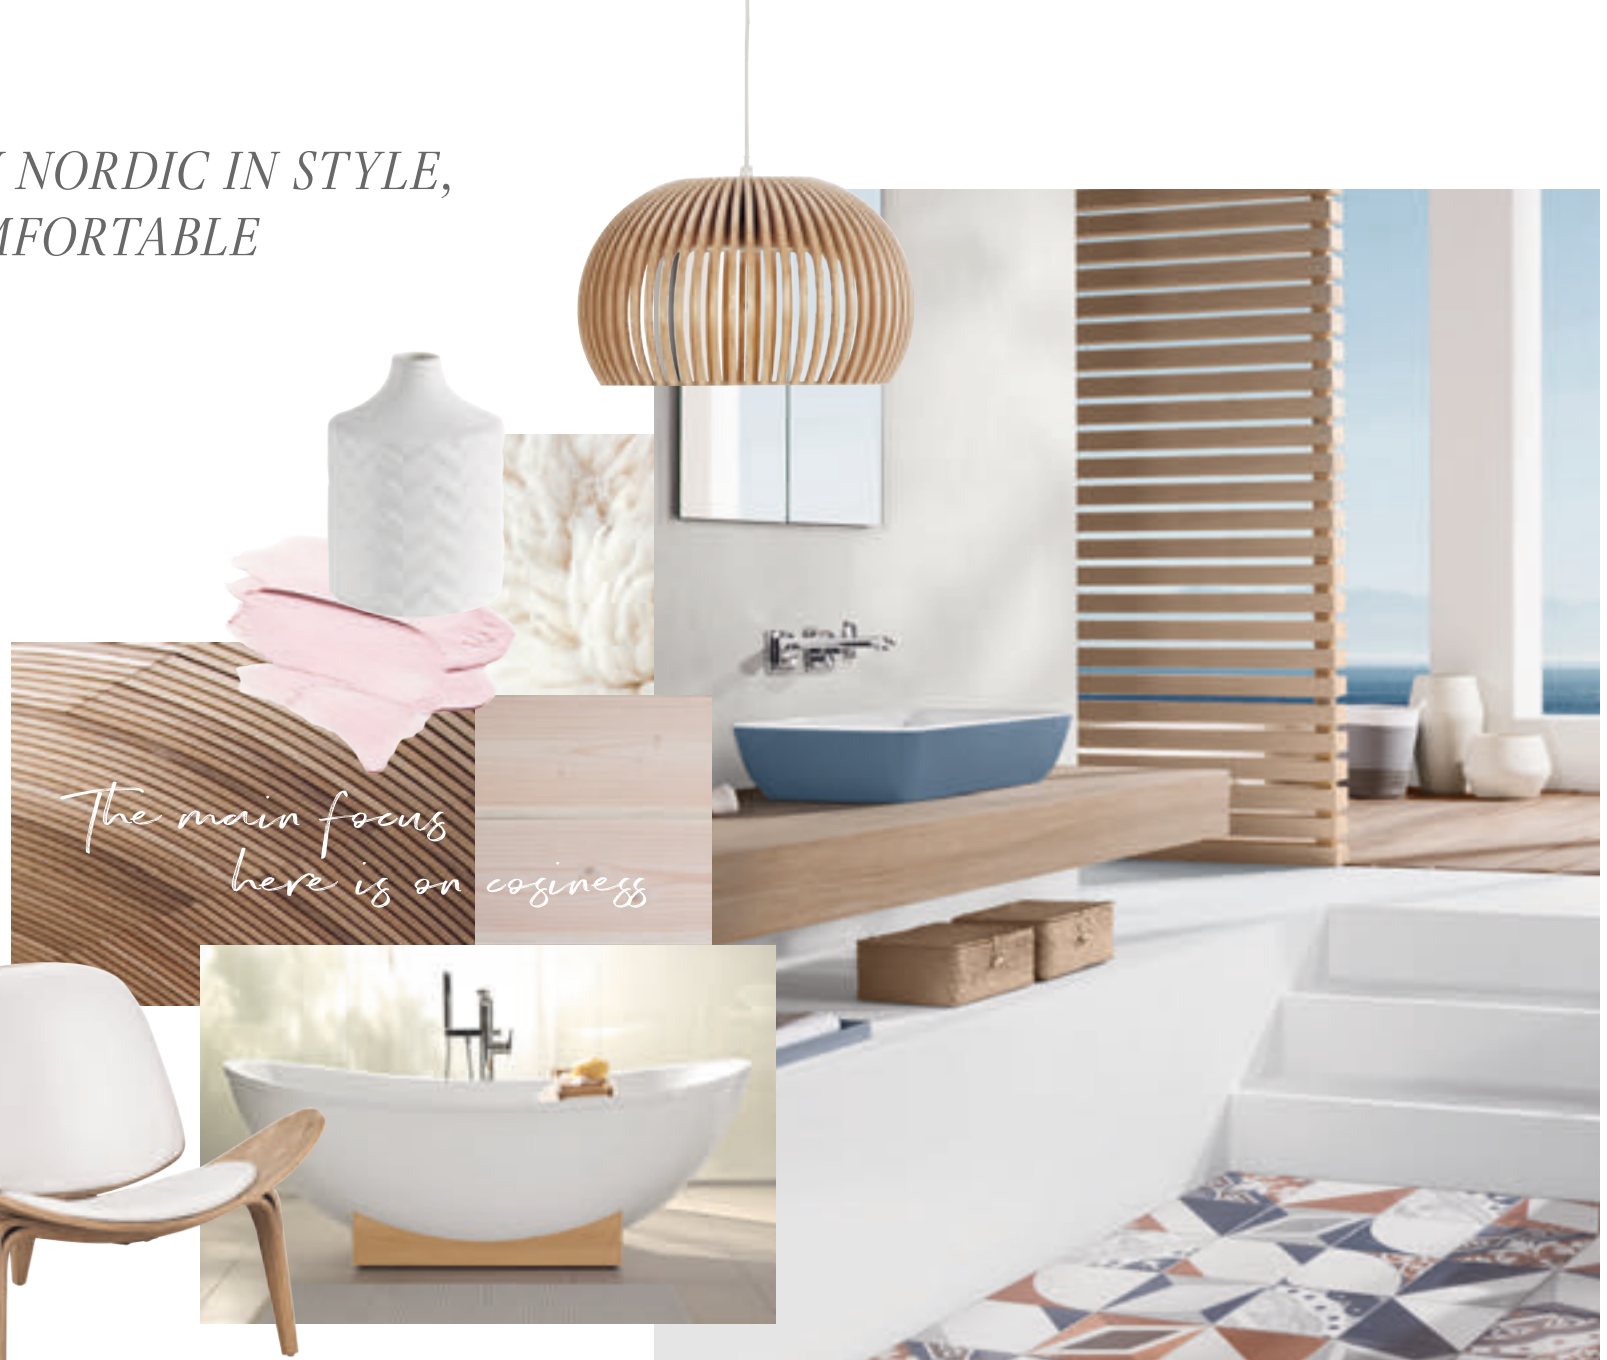

*The main focus
here is on cosiness*