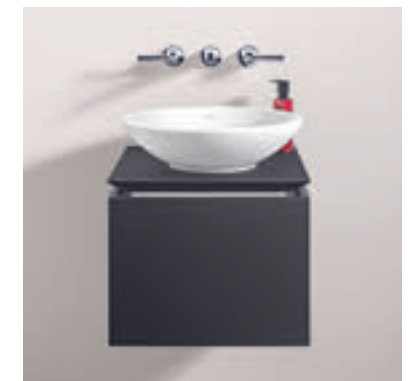

Loop & Friends/Legato