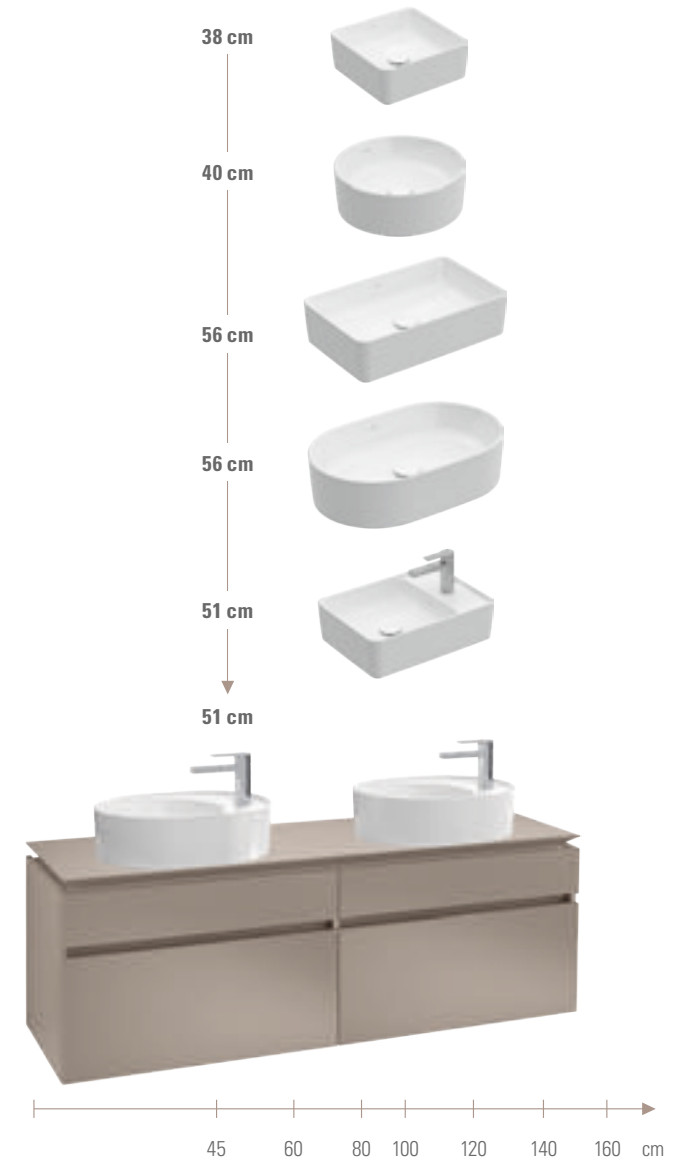

The splendid lightness of well-being

VANITY WASHBASINS

Collaro vanity unit | Width x 55 cm x 45 cm

Collaro vanity unit | Width x 55 cm x 50 cm

SURFACE-MOUNTED WASHBASINS

Legato vanity unit | Width x 55 cm x 50 cm