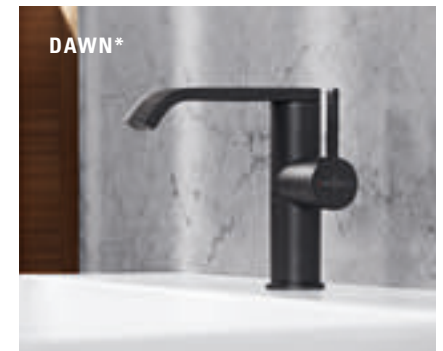

INDIVIDUAL FINISH
The elegant bathroom tap fittings from Villeroy & Boch present themselves in a variety of materials and a range of colour variants – creating the scope for personalised designs.

Show your eye for beauty

Be it for the bath, shower, washbasin or bidet – with matching bathroom fittings you can create individual design highlights that combine to form a perfect whole. Are you a fan of minimalist straight lines, or do you prefer classic design? Collections from Villeroy & Boch offer you a wide selection of high-quality tap fittings for your bathroom – exclusive stylistic elements that help create a luxurious atmosphere.

villeroyboch.com/bathroomtaps

*These tap fittings are only available in selected countries.