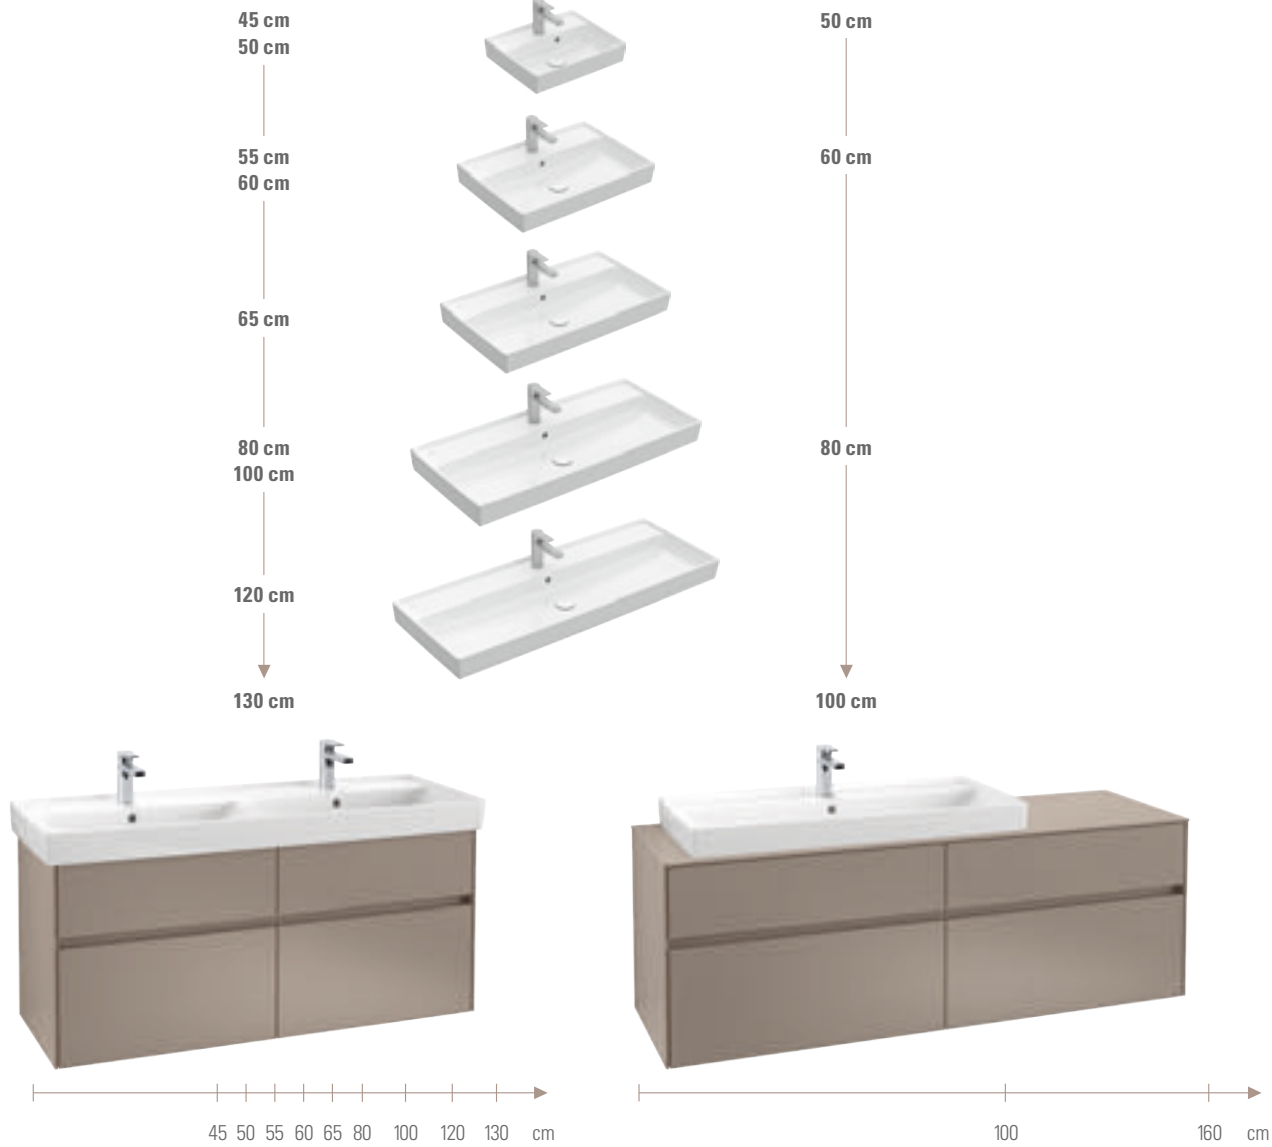

villeroyboch.com/collaro

TRENDY BATHROOM DESIGN

Thin walls, precise radii and slim edges. The exquisitely designed ceramic washbasins in our innovative TitanCeram add a splendid lightness to the bathroom.

For more on TitanCeram see page 138.

INDIVIDUAL LOOK

From vanity washbasins to surface-mounted variants, straight-lined or round, the washbasins come in a wealth of shapes and sizes to cover every bathroom scenario. Optionally available with our exceptionally attractive and extremely robust TitanGlaze in matt Stone White.

The splendid lightness of well-being

VANITY WASHBASINS

Collaro vanity unit | Width x 55 cm x 45 cm

Collaro vanity unit | Width x 55 cm x 50 cm

SURFACE-MOUNTED WASHBASINS

Legato vanity unit | Width x 55 cm x 50 cm