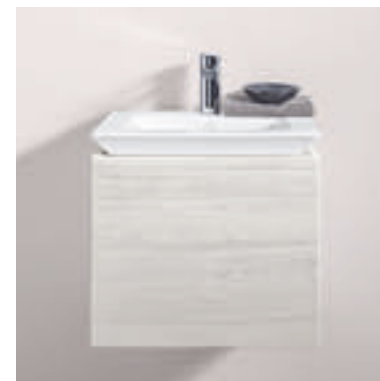

GUEST BATHROOMS

Small bathrooms with a big impact

Today, guest bathrooms are a fixed part of modern living culture – about half of all private households already have a guest bathroom. With Villeroy & Boch, it is possible to achieve space-saving solutions in just a few square metres. After all, maximum quality, comfort and a cosy atmosphere shouldn't be a matter of size. Our collections offer various ceramic elements, matching tap fittings and bathroom furniture of outstanding quality. Choose from a selection of beautiful designs to best suit your requirements.

villeroyboch.com/guestbathroom

Legato