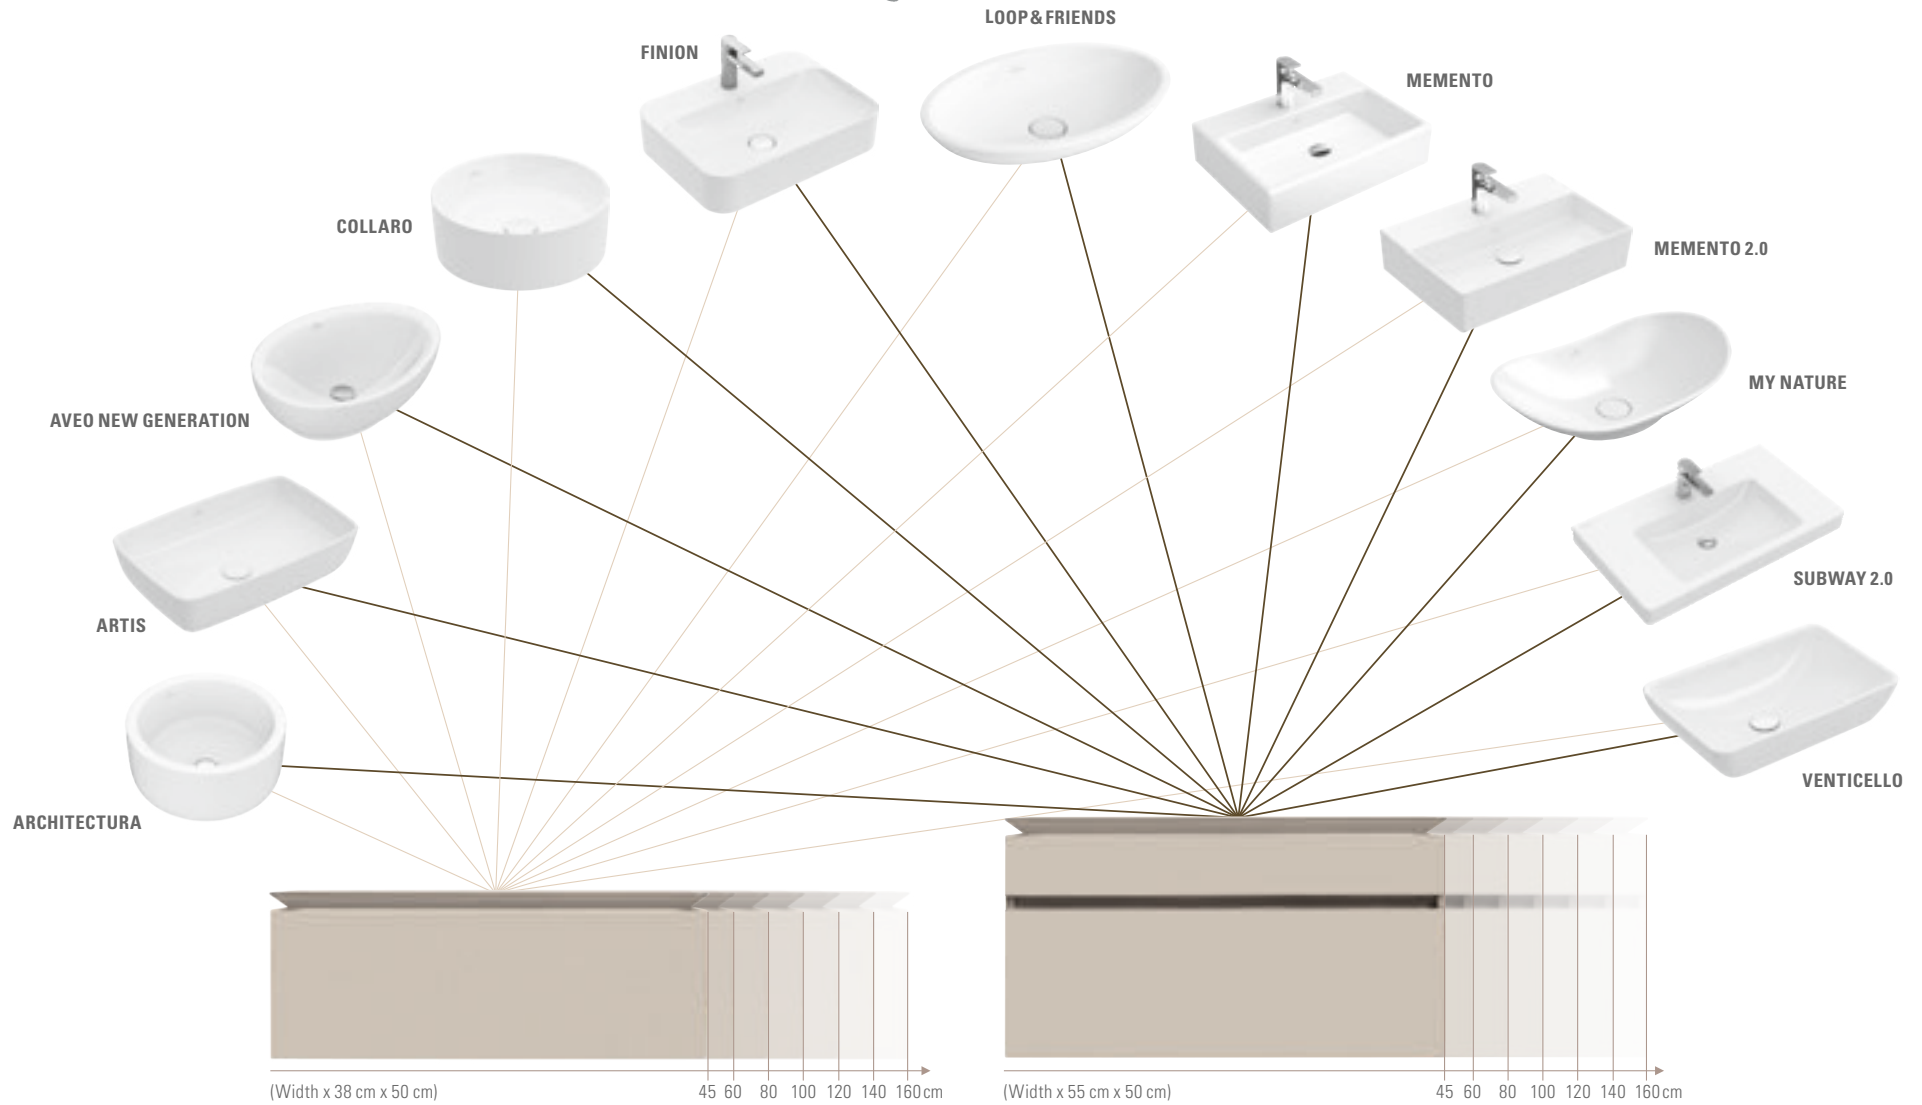

villeroyboch.com/legato

STYLISH EDGE
The striking, sloping sides create an exciting contrast to the furniture. The washbasin appears to float above it, especially when combined with optional LED illumination.

LEGATO bathroom collection **SUBWAY 2.0** washbasins **BERNINA** tiles

THE LEGATO VANITY UNITS

Setting the stage for your style

*Individual
variety*

TASTEFUL COMBINATIONS

Collaro, Memento or Architectura – whichever you choose, the ceramics cut a fine figure on the elegant vanity units from the Legato collection.

MEMENTO bathroom collection
CULT tap fittings programme

MEMENTO

Scope for personality

TIMELESSLY ELEGANT

The linear furniture incorporates the clear design language of the ceramics and creates a bathroom with a timeless design.