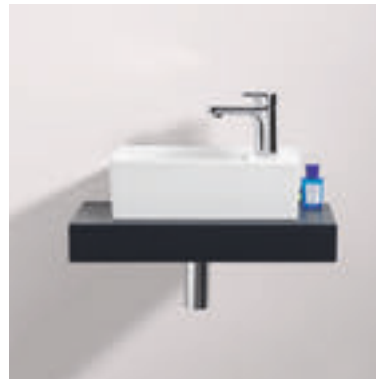

Memento 2.0