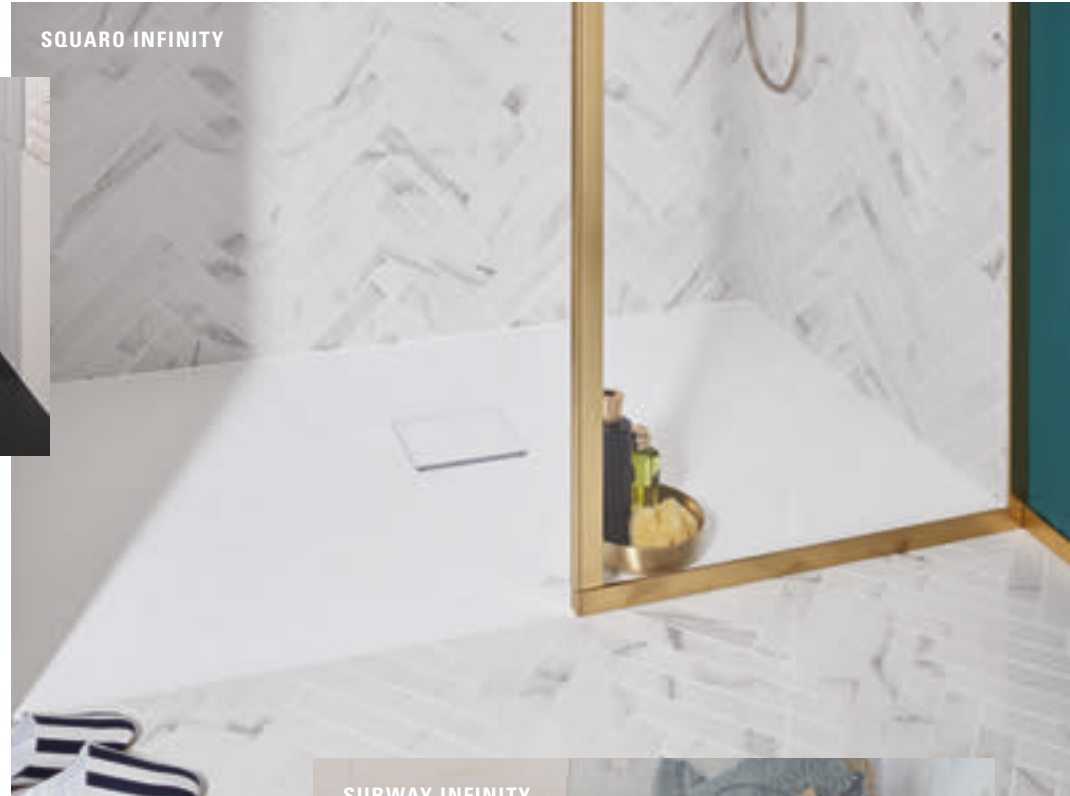

SHOWERING

Today's variety

SQUARO INFINITY

THE CHOICE IS YOURS
Whichever size, colour and form you're
looking for, Villeroy & Boch has just the
shower tray to suit your needs.

*Enjoy even greater
design freedom*