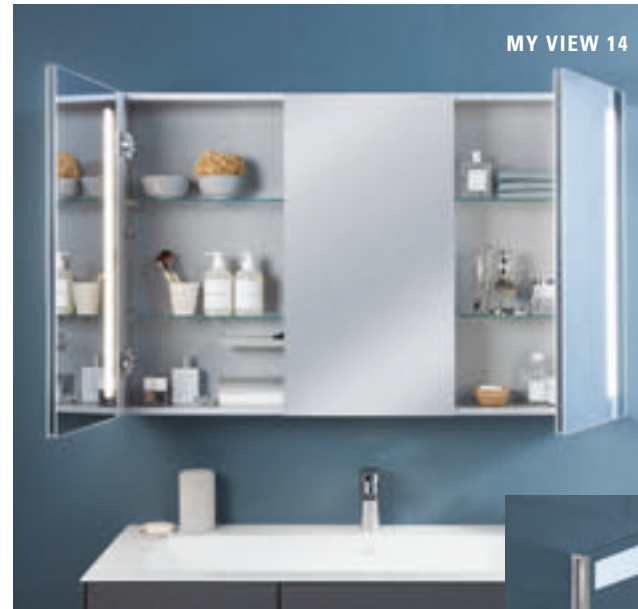

villeroyboch.com/bathroomtaps

*These tap fittings are only available in selected countries.

MIRRORS &
MIRROR CABINETS
Glamour for the bathroom

MY VIEW 14

STYLISH
DESIGN ELEMENTS

The spacious mirror cabinets don't just look good on the outside. A flexible amount of space and extensive range of features allow you to create an interior that is sure to impress.

*They've got
the look!*

Practical, attractive and a real eye-catcher in the bathroom: discover the mirrors and mirror cabinets from Villeroy & Boch. They are available in all kinds of designs and sizes. Really special: the integrated energy-saving LED lighting with dimmer settings and freely adjustable light colour can be adjusted at any time to suit your requirements - from bright and natural to warm and cosy. And take a look at the More To See 14 mirror with its optional sound system and the clever new My View-In mirror which is set in the wall.