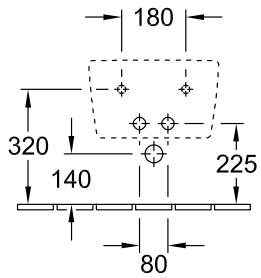

BIDET WALL-MOUNTED AVENTO

PRODUCT INFORMATION

1 . POSITION

Model	540500
Collection	Avento
PROJECTS	DESIGN
Width	370 mm
Depth	530 mm
Weight	18,9 kg
description	Sanitary porcelain Also available in CeramicPlus with fastening set for concealed fastening
Tap fitting / Tap hole remark	suitable for 1-hole tap fittings, tap hole punched out
Overflow remark	with overflow
Installation	wall-mounted
material	Sanitary porcelain
Specification texts	Avento; Bidet; Sanitary porcelain; Size: 370 x 530 mm; suitable for 1-hole tap fittings, tap hole punched out; with overflow; wall-mounted; with fastening set for concealed fastening

COLOURS

White Alpin	54050001	4051202548551
White Alpin CeramicPlus	540500R1	4051202548568
Stone White CeramicPlus	540500RW	4051202843380

TECHNICAL DRAWINGS

540500

GE 111.512.00.1

GE 111.510.00.1

GE 111.510.00.1