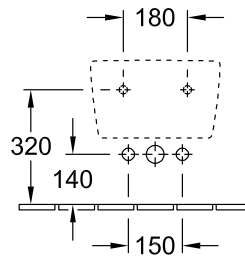

BIDET WALL-MOUNTED AVENTO

PRODUCT INFORMATION

1 . POSITION

Model	540500
Collection	Avento
PROJECTS	DESIGN
Width	370 mm
Depth	530 mm
Weight	18,9 kg
description	Sanitary porcelain Also available in CeramicPlus with fastening set for concealed fastening
Tap fitting / Tap hole remark	suitable for 1-hole tap fittings, tap hole punched out
Overflow remark	with overflow
Installation	wall-mounted
material	Sanitary porcelain
Specification texts	Avento; Bidet; Sanitary porcelain; Size: 370 x 530 mm; suitable for 1-hole tap fittings, tap hole punched out; with overflow; wall-mounted; with fastening set for concealed fastening

COLOURS

White Alpin	54050001	4051202548551
White Alpin CeramicPlus	540500R1	4051202548568
Stone White CeramicPlus	540500RW	4051202843380

TECHNICAL DRAWINGS

540500

GE 111.512.00.1

GE 111.510.00.1

GE 111.510.00.1