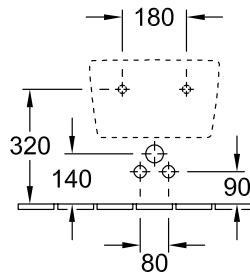

BIDET WALL-MOUNTED AVENTO

PRODUCT INFORMATION

1 . POSITION

Model	540500
Collection	Avento
PROJECTS	DESIGN
Width	370 mm
Depth	530 mm
Weight	18,9 kg
description	Sanitary porcelain Also available in CeramicPlus with fastening set for concealed fastening
Tap fitting / Tap hole remark	suitable for 1-hole tap fittings, tap hole punched out
Overflow remark	with overflow
Installation	wall-mounted
material	Sanitary porcelain
Specification texts	Avento; Bidet; Sanitary porcelain; Size: 370 x 530 mm; suitable for 1-hole tap fittings, tap hole punched out; with overflow; wall-mounted; with fastening set for concealed fastening

COLOURS

White Alpin	54050001	4051202548551
White Alpin CeramicPlus	540500R1	4051202548568
Stone White CeramicPlus	540500RW	4051202843380

TECHNICAL DRAWINGS

540500

GE 111.512.00.1

GE 111.510.00.1

GE 111.510.00.1