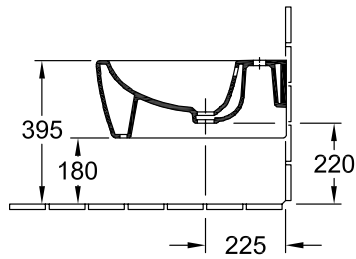

TECHNICAL DRAWINGS

540500

GE 111.512.00.1