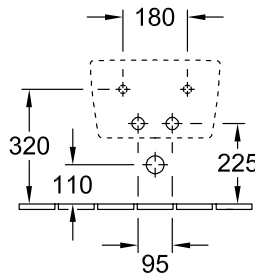

BIDET WALL-MOUNTED AVENTO

PRODUCT INFORMATION

1 . POSITION

Model	540500
Collection	Avento
PROJECTS	DESIGN
Width	370 mm
Depth	530 mm
Weight	18,9 kg
description	Sanitary porcelain Also available in CeramicPlus with fastening set for concealed fastening
Tap fitting / Tap hole remark	suitable for 1-hole tap fittings, tap hole punched out
Overflow remark	with overflow
Installation	wall-mounted
material	Sanitary porcelain
Specification texts	Avento; Bidet; Sanitary porcelain; Size: 370 x 530 mm; suitable for 1-hole tap fittings, tap hole punched out; with overflow; wall-mounted; with fastening set for concealed fastening

COLOURS

White Alpin	54050001	4051202548551
White Alpin CeramicPlus	540500R1	4051202548568
Stone White CeramicPlus	540500RW	4051202843380

TECHNICAL DRAWINGS

540500

GE 111.512.00.1

GE 111.510.00.1

GE 111.510.00.1