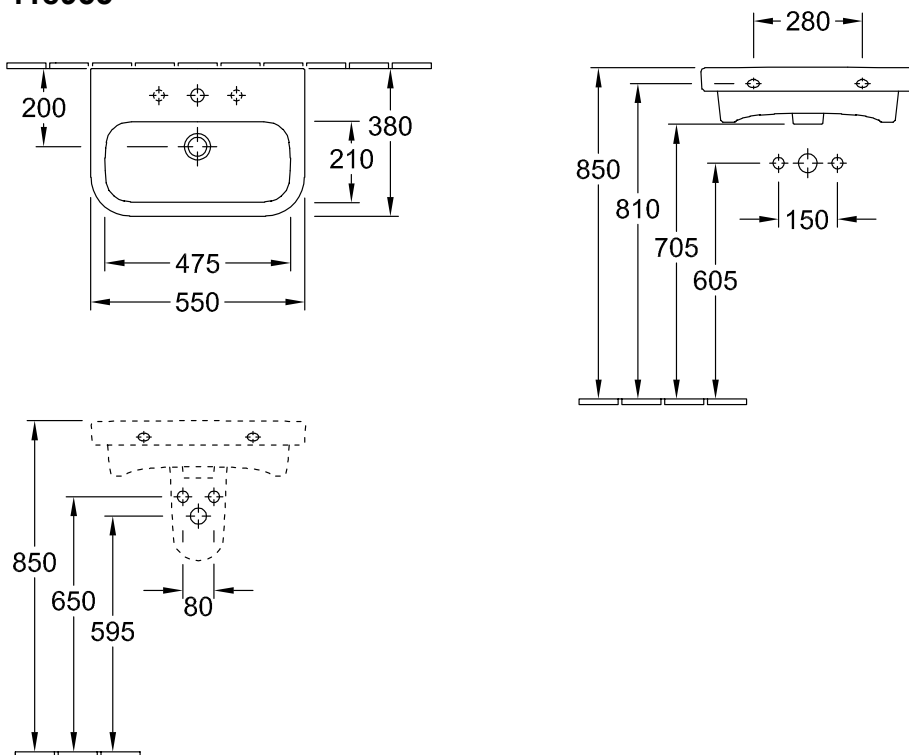

WASHBASIN ARCHITECTURA

PRODUCT INFORMATION

1 . POSITION

Model	418955
Collection	Architectura
PROJECTS	 PLUS
Width	550 mm
Depth	380 mm
Weight	15 kg
description	Sanitary ceramics EN 31, EN 14688 Optionally available: Outlet valve with ceramic cover.
Tap fitting / Tap hole remark	suitable for 3-hole tap fittings, central tap hole punched out
Overflow remark	with overflow
material	Sanitary ceramics
Specification texts	Architectura; Washbasin Compact; Sanitary ceramics; Size: 550 x 380 mm; Rectangle; suitable for 3-hole tap fittings, central tap hole punched out; with overflow; EN 31, EN 14688; Optionally available: Outlet valve with ceramic cover.

COLOURS

White Alpin	41895501	4051202483715
White Alpin CeramicPlus	418955R1	4051202483722

TECHNICAL DRAWINGS

418955

TECHNICAL DRAWINGS

418955