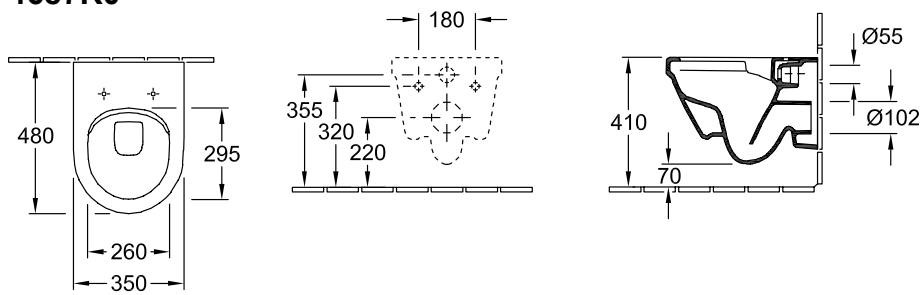

TECHNICAL DRAWINGS

4687R0