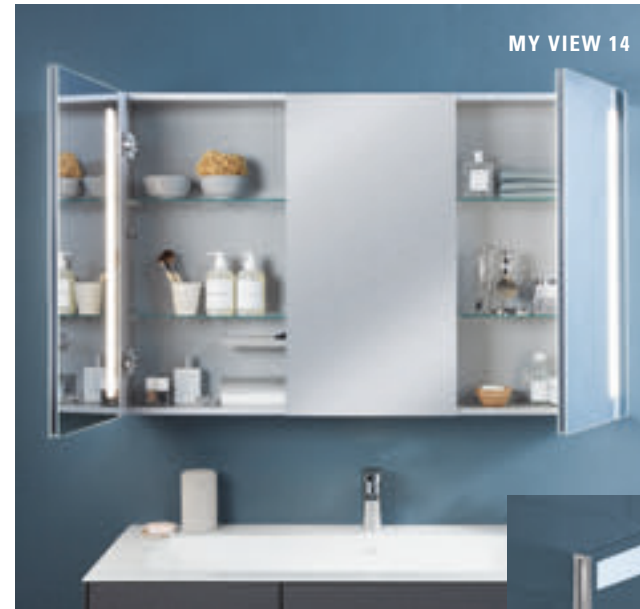

villeroyboch.com/bathroomtaps

*These tap fittings are only available in selected countries.

MIRRORS &
MIRROR CABINETS
Glamour for the bathroom

MY VIEW 14

STYLISH
DESIGN ELEMENTS

The spacious mirror cabinets don't just look good on the outside. A flexible amount of space and extensive range of features allow you to create an interior that is sure to impress.

*They've got
the look!*

Practical, attractive and a real eye-catcher in the bathroom: discover the mirrors and mirror cabinets from Villeroy & Boch. They are available in all kinds of designs and sizes. Really special: the integrated energy-saving LED lighting with dimmer settings and freely adjustable light colour can be adjusted at any time to suit your requirements - from bright and natural to warm and cosy. And take a look at the More To See 14 mirror with its optional sound system and the clever new My View-In mirror which is set in the wall.