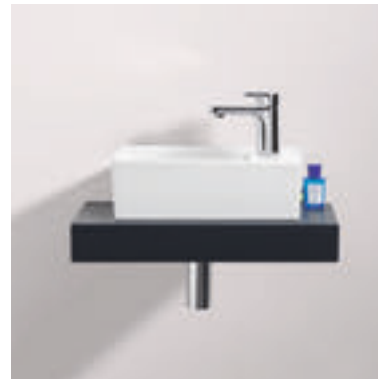

Memento 2.0