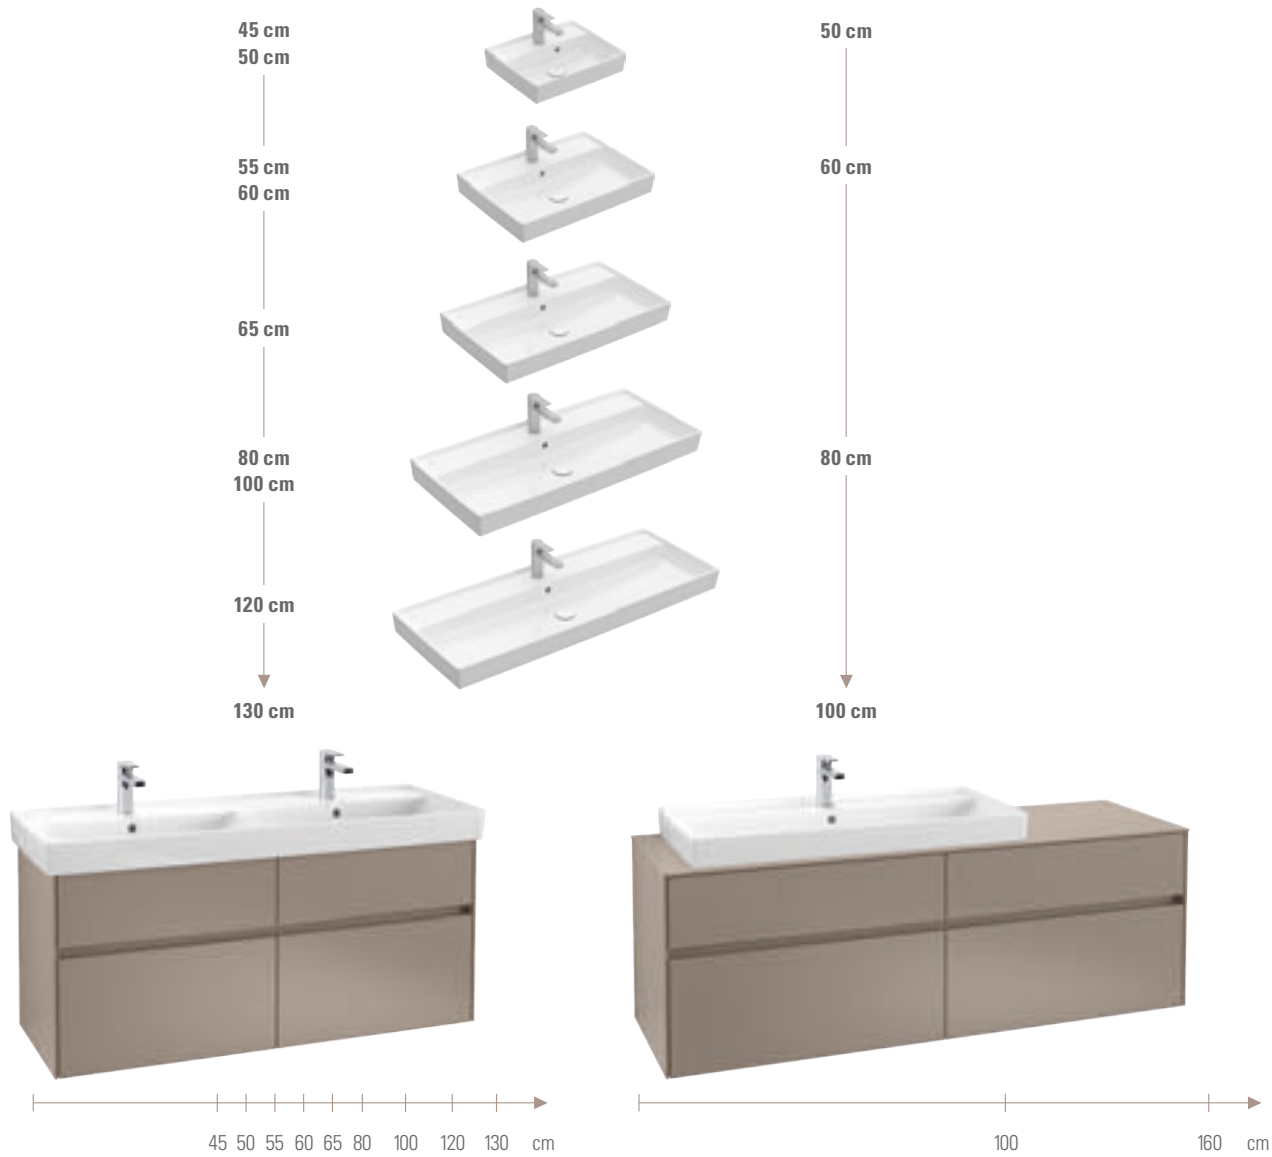

villeroyboch.com/collaro

TRENDY BATHROOM DESIGN

Thin walls, precise radii and slim edges. The exquisitely designed ceramic washbasins in our innovative TitanCeram add a splendid lightness to the bathroom.

For more on TitanCeram see page 138.

INDIVIDUAL LOOK

From vanity washbasins to surface-mounted variants, straight-lined or round, the washbasins come in a wealth of shapes and sizes to cover every bathroom scenario. Optionally available with our exceptionally attractive and extremely robust TitanGlaze in matt Stone White.

The splendid lightness of well-being

VANITY WASHBASINS

Collaro vanity unit | Width x 55 cm x 45 cm

Collaro vanity unit | Width x 55 cm x 50 cm

SURFACE-MOUNTED WASHBASINS

Legato vanity unit | Width x 55 cm x 50 cm