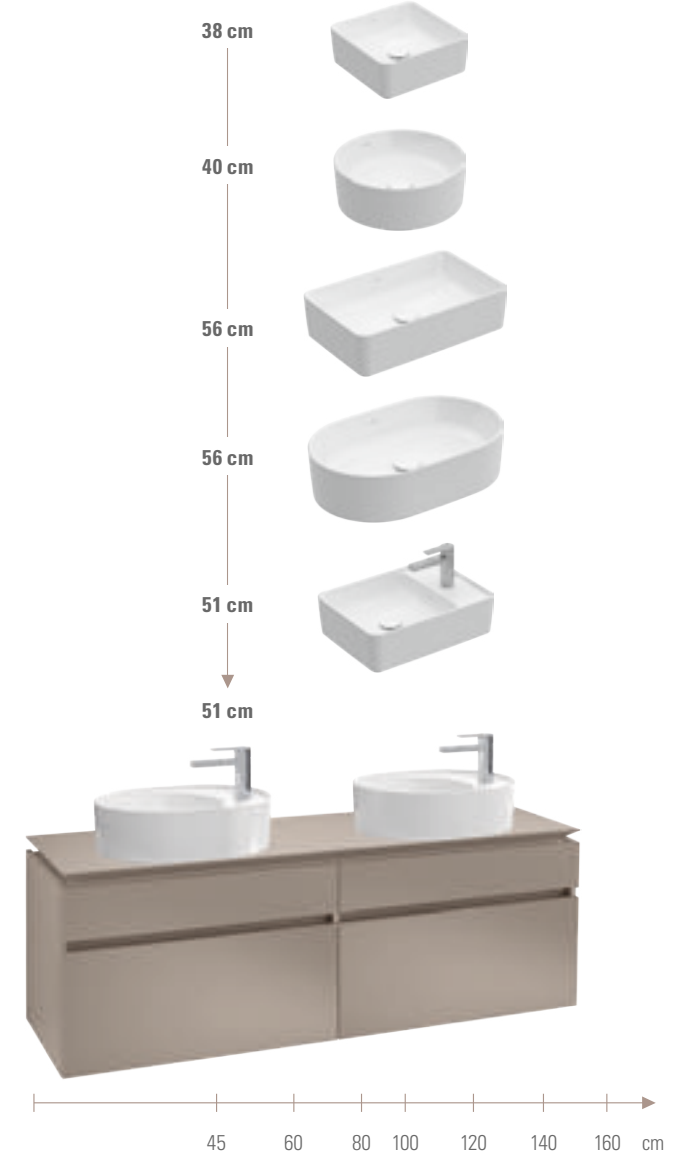

The splendid lightness of well-being

VANITY WASHBASINS

Collaro vanity unit | Width x 55 cm x 45 cm

Collaro vanity unit | Width x 55 cm x 50 cm

SURFACE-MOUNTED WASHBASINS

Legato vanity unit | Width x 55 cm x 50 cm