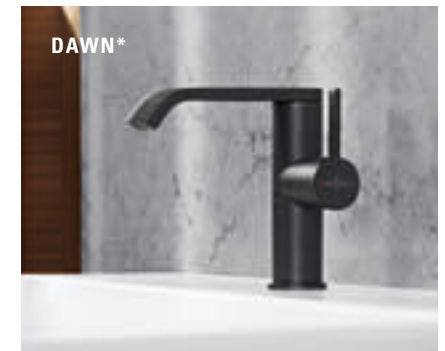

INDIVIDUAL FINISH
The elegant bathroom tap fittings from Villeroy & Boch present themselves in a variety of materials and a range of colour variants – creating the scope for personalised designs.

Show your eye for beauty

Be it for the bath, shower, washbasin or bidet – with matching bathroom fittings you can create individual design highlights that combine to form a perfect whole. Are you a fan of minimalist straight lines, or do you prefer classic design? Collections from Villeroy & Boch offer you a wide selection of high-quality tap fittings for your bathroom – exclusive stylistic elements that help create a luxurious atmosphere.

villeroyboch.com/bathroomtaps

*These tap fittings are only available in selected countries.