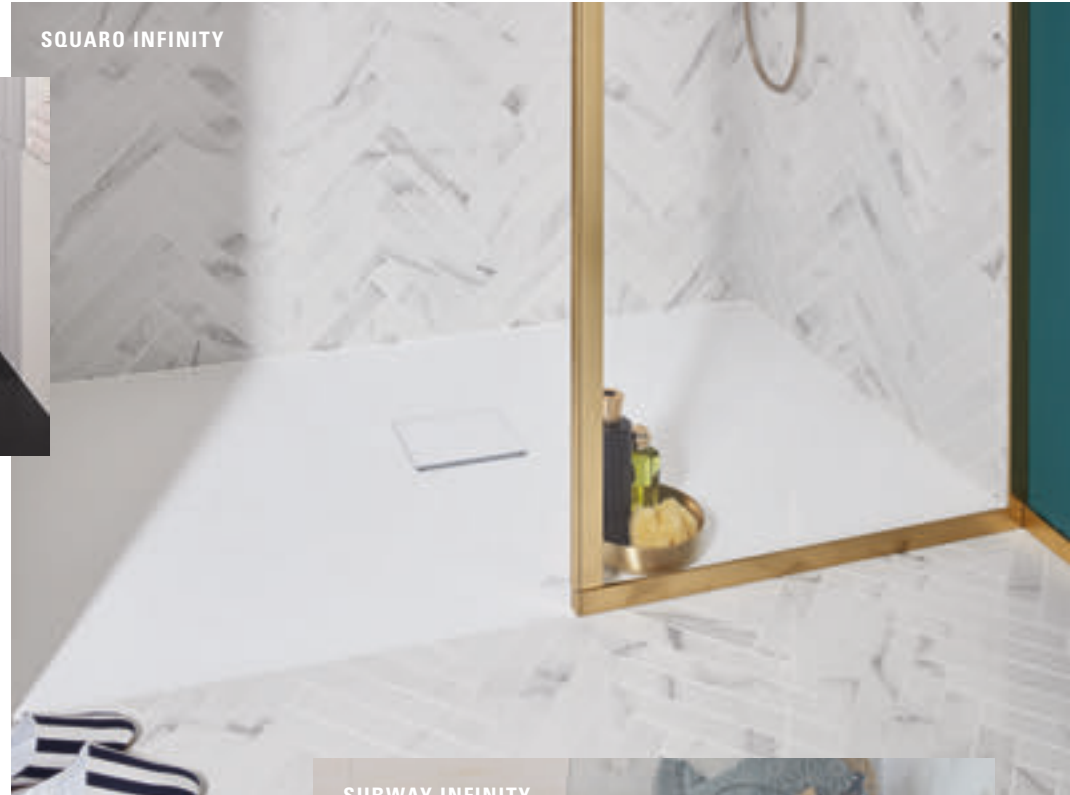

SHOWERING

Today's variety

SQUARO INFINITY

THE CHOICE IS YOURS
Whichever size, colour and form you're
looking for, Villeroy & Boch has just the
shower tray to suit your needs.

*Enjoy even greater
design freedom*

Enjoy a completely new showering experience with the high-quality shower trays from Villeroy & Boch. Be wowed by the timelessly modern designs in various sizes, forms and colours and discover the wide selection of options for you to express your personal style in the showering area. Whether made of ceramic, Quaryl® or acrylic, all our flush-fitting shower trays have a non-slip finish and offer impressive hygiene. Discover a shower tray to suit your bathroom now.