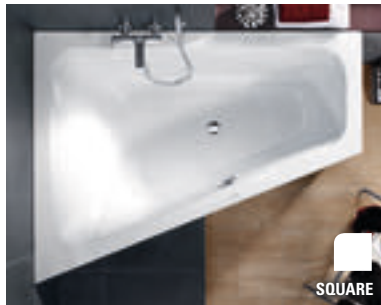

MORE SPACE

The trapezoid baths are particularly space-efficient. However, there's still plenty of room for two thanks to their generous inner dimensions.

reddot design award
winner 2012