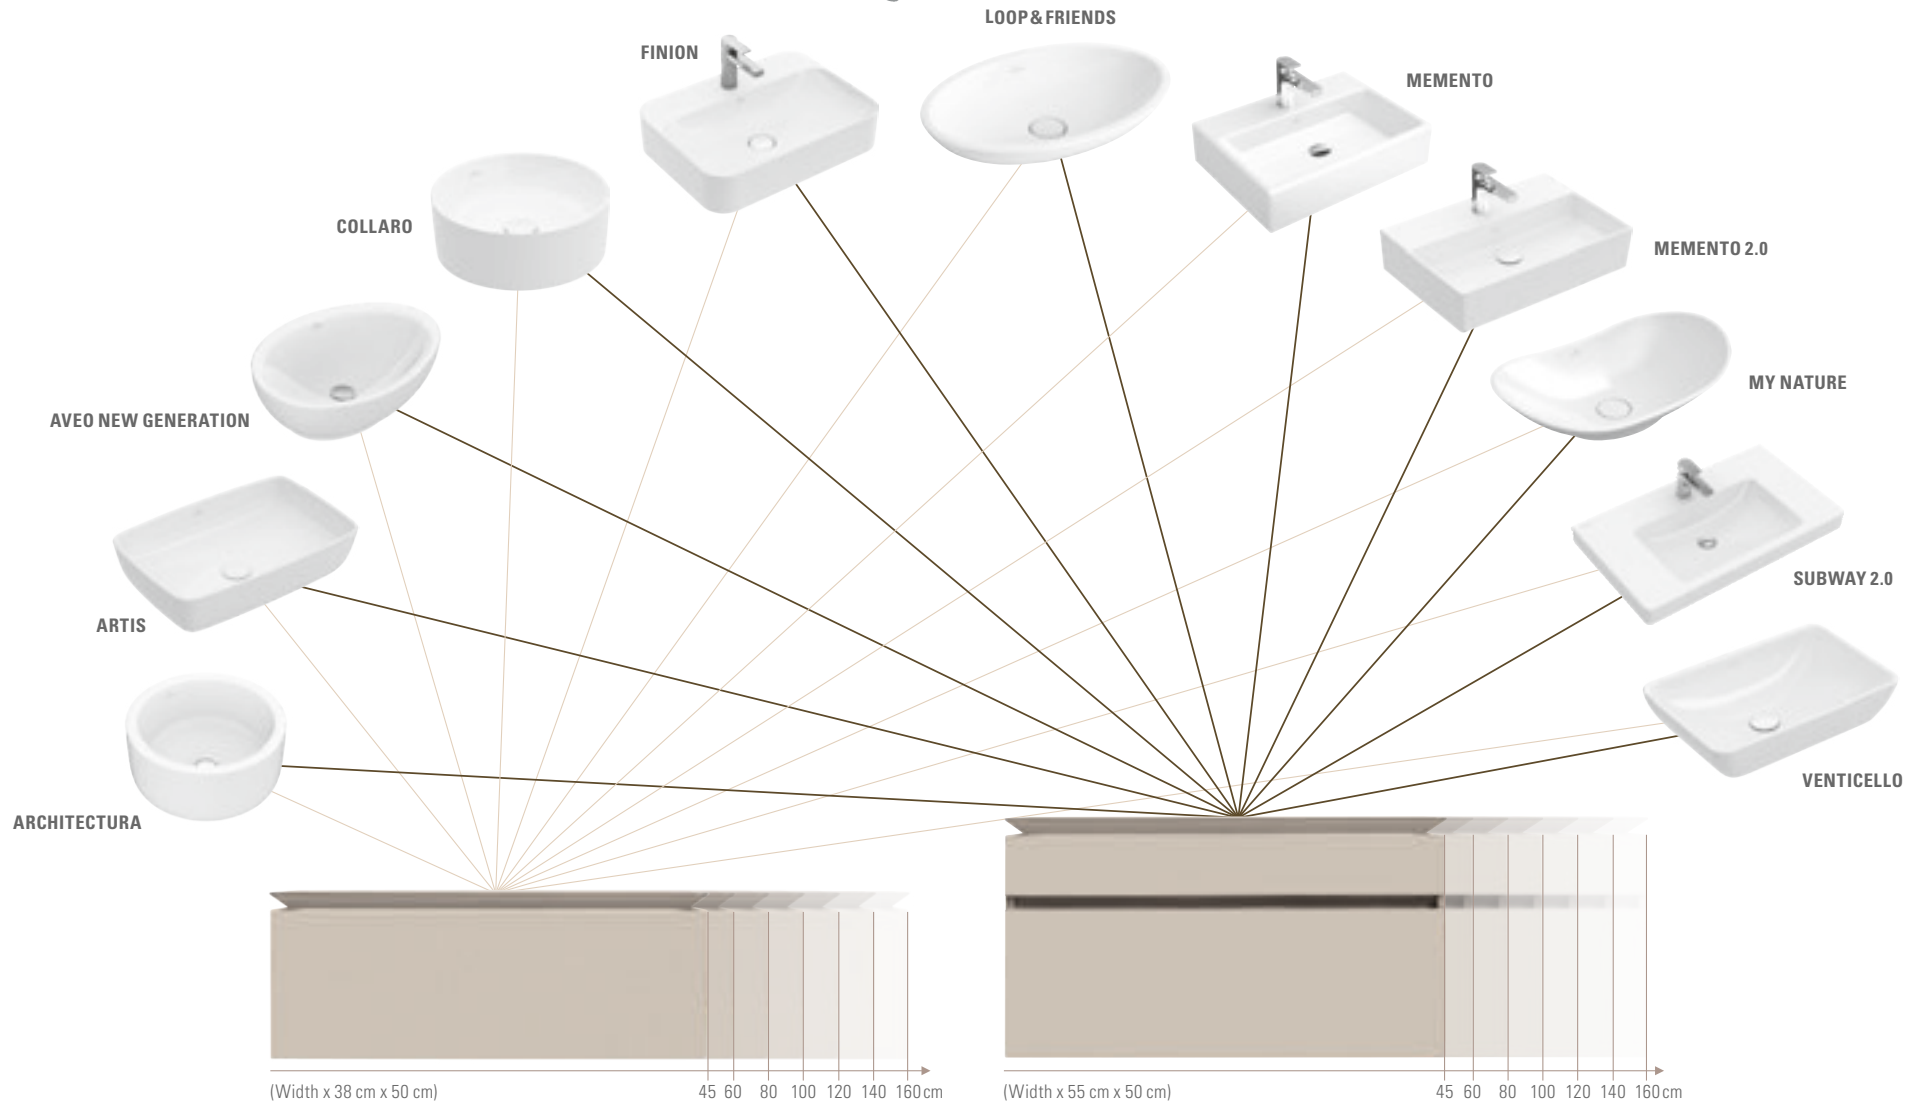

villeroyboch.com/legato

STYLISH EDGE
The striking, sloping sides create an exciting contrast to the furniture. The washbasin appears to float above it, especially when combined with optional LED illumination.

LEGATO bathroom collection SUBWAY 2.0 washbasins BERNINA tiles

THE LEGATO VANITY UNITS

Setting the stage for your style

*Individual
variety*

TASTEFUL COMBINATIONS

Collaro, Memento or Architectura – whichever you choose, the ceramics cut a fine figure on the elegant vanity units from the Legato collection.

MEMENTO bathroom collection
CULT tap fittings programme

MEMENTO

Scope for personality

TIMELESSLY ELEGANT

The linear furniture incorporates the clear design language of the ceramics and creates a bathroom with a timeless design.