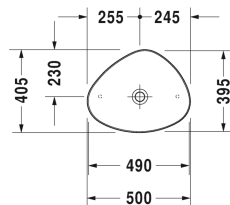

Cape Cod Washbowl # 233950..00

| < 500 mm > |

Washbowl	Dimension	Weight	Order number
without tap platform, without overflow, 500 mm			
Colors			
00 White Alpin 26 White Satin matt			
Variant			
<input checked="" type="checkbox"/> inner basin White, outer basin White	500 x 405 mm	5.800 kilogram	233950..00
Infobox			
Made from DuraCeram, Duravit recommends the following taps for #233950: Duravit C.1 - L #C11030, C.1 - XL #C11040, Hansgrohe Logis 190 #71090000, Axor Starck 10103000 and Grohe EUD Joystick #23428000			
Sanitary ceramics with the special WonderGliss surface finish will remain clean and attractive-looking for a long time to come. When ordering WonderGliss please add a "1" as eleventh digit to the model number.			
Accessory			
Slotted waste for washbasins without overflow	50 mm	0.300 kilogram	005024
Design Siphon		1.500 kilogram	005036
Suitable products			
Vanity unit wall-mounted 1 pull-out compartment, countertop including one cut-out, for 1 above counter basin central, 800 x 550 mm	800 x 550 mm		KT6694
Vanity unit wall-mounted 1 pull-out compartment, countertop including one cut-out, for 1 above counter basin central, 1000 x 550 mm	1000 x 550 mm		KT6695
Vanity unit wall-mounted 1 pull-out compartment, countertop including one cut-out, for 1 above counter basin central, 1200 x 550 mm	1200 x 550 mm		KT6696
Vanity unit wall-mounted 2 pull-out compartments, 1 countertop with one cut-out or two cut-outs, for 1 or 2 above counter basins, 1400 x 550 mm	1400 x 550 mm		KT6697 B/L/R