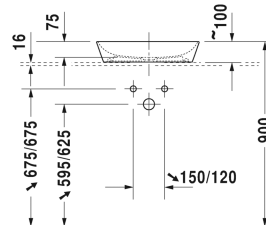

Cape Cod Washbowl # 233950..00

| < 500 mm > |

Washbowl	Dimension	Weight	Order number
without tap platform, without overflow, 500 mm			
Colors			
00 White Alpin 26 White Satin matt			
Variant			
☒ inner basin White, outer basin White	500 x 405 mm	5.800 kilogram	233950..00
Infobox			
Made from DuraCeram, Duravit recommends the following taps for #233950: Duravit C.1 - L #C11030, C.1 - XL #C11040, Hansgrohe Logis 190 #71090000, Axor Starck 10103000 and Grohe EUD Joystick #23428000			
Sanitary ceramics with the special WonderGliss surface finish will remain clean and attractive-looking for a long time to come. When ordering WonderGliss please add a "1" as eleventh digit to the model number.			
Accessory			
Slotted waste for washbasins without overflow	50 mm	0.300 kilogram	005024
Design Siphon		1.500 kilogram	005036
Suitable products			
Vanity unit wall-mounted 1 pull-out compartment, countertop including one cut-out, for 1 above counter basin central, 800 x 550 mm	800 x 550 mm		KT6694
Vanity unit wall-mounted 1 pull-out compartment, countertop including one cut-out, for 1 above counter basin central, 1000 x 550 mm	1000 x 550 mm		KT6695
Vanity unit wall-mounted 1 pull-out compartment, countertop including one cut-out, for 1 above counter basin central, 1200 x 550 mm	1200 x 550 mm		KT6696
Vanity unit wall-mounted 2 pull-out compartments, 1 countertop with one cut-out or two cut-outs, for 1 or 2 above counter basins, 1400 x 550 mm	1400 x 550 mm		KT6697 B/L/R