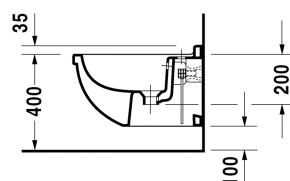

**Bidet wall mounted # 2280150000**

| &lt; 360 mm &gt; |

Bidet wall mounted	Dimension	Weight	Order number
with overflow, with tap platform, Durafix included			
<b>Colors</b>			
00 White Alpin			
<b>Variant</b>			
	360 x 540 mm	21.000 kg	2280150000
<b>Infobox</b>			
Durafix for invisible fixation is included in delivery			
Sanitary ceramics with the special WonderGliss surface finish will remain clean and attractive-looking for a long time to come. When ordering WonderGliss please add a "1" as eleventh digit to the model number.			
<b>Accessory</b>			
Fixing for wall mounted bidet and wall mounted toilet	Ø 12 x 180 mm	0.200 kg	006500

All drawings contain the necessary measurements which are subject to standard tolerances. Exact measurements, in particular for customised installation scenarios, can only be taken from the finished ceramic piece.