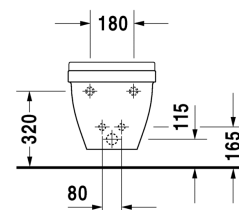

**Bidet wall mounted # 2280150000**

| &lt; 360 mm &gt; |

Bidet wall mounted	Dimension	Weight	Order number
with overflow, with tap platform, Durafix included			
<b>Colors</b>			
00 White Alpin			
<b>Variant</b>			
	360 x 540 mm	21.000 kg	2280150000
<b>Infobox</b>			
Durafix for invisible fixation is included in delivery			
Sanitary ceramics with the special WonderGliss surface finish will remain clean and attractive-looking for a long time to come. When ordering WonderGliss please add a "1" as eleventh digit to the model number.			
<b>Accessory</b>			
Fixing for wall mounted bidet and wall mounted toilet	Ø 12 x 180 mm	0.200 kg	006500

All drawings contain the necessary measurements which are subject to standard tolerances. Exact measurements, in particular for customised installation scenarios, can only be taken from the finished ceramic piece.