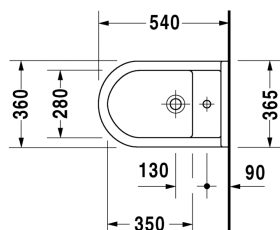

**Bidet wall mounted # 2280150000**

| &lt; 360 mm &gt; |

Bidet wall mounted	Dimension	Weight	Order number
with overflow, with tap platform, Durafix included			
<b>Colors</b>			
00 White Alpin			
<b>Variant</b>			
	360 x 540 mm	21.000 kg	2280150000
<b>Infobox</b>			
Durafix for invisible fixation is included in delivery			
Sanitary ceramics with the special WonderGliss surface finish will remain clean and attractive-looking for a long time to come. When ordering WonderGliss please add a "1" as eleventh digit to the model number.			
<b>Accessory</b>			
Fixing for wall mounted bidet and wall mounted toilet	Ø 12 x 180 mm	0.200 kg	006500

All drawings contain the necessary measurements which are subject to standard tolerances. Exact measurements, in particular for customised installation scenarios, can only be taken from the finished ceramic piece.