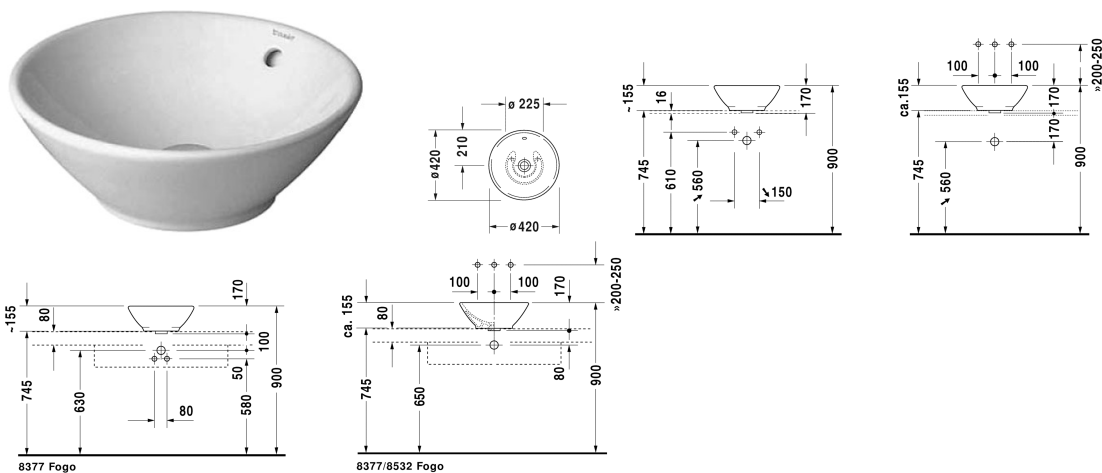

Wash bowl # 0325420000

| < Ø 420 mm > |

Wash bowl	Dimension	Weight	Order number
with overflow, without tap platform, overflow clip chrome included, fixings included, Ø 420 mm			
Colors			
00 White Alpin			
Variant			
☒	Ø 420 mm	7.000 kg	0325420000
Sanitary ceramics with the special WonderGliss surface finish will remain clean and attractive-looking for a long time to come. When ordering WonderGliss please add a "1" as eleventh digit to the model number.			
Accessory			
Push-open waste for washbasins with overflow		0.400 kg	005052
Suitable products			
Console including draws 2 drawers beneath console, 2 console supports, 1 cut-out central, 800 x 550 mm	800 x 550 mm		F08521
Console including draws 1 drawer beneath console, 2 console supports, 1 cut-out central, 1 siphon cover, 600 x 550 mm	600 x 550 mm		F08520
Console including draws 3 drawers beneath consoles, 3 console supports, 1 cut-out left side, 1500 x 550 mm	1500 x 550 mm		F08528
Console including draws 3 drawers beneath consoles, 3 console supports, 1 cut-out right side, 1500 x 550 mm	1500 x 550 mm		F08529
Console including draws 3 drawers beneath consoles, 3 console supports, 2 cut-outs, 1500 x 550 mm	1500 x 550 mm		F08530