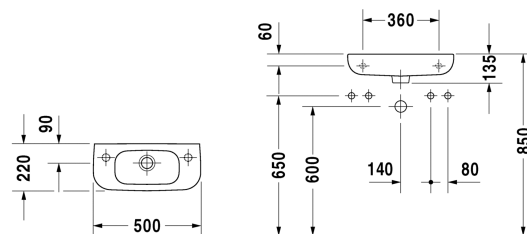

Handrinse basin # 07065000002 / 07065000082 /
07065000092

| < 500 mm > |

Handrinse basin	Dimension	Weight	Order number
with overflow, with tap platform, outside fully glazed, 500 mm			
Colors			
00 White Alpin			
Variant			
☒ without tap hole	500 x 220 mm	7.000 kg	07065000002
● tap hole on right side	500 x 220 mm	7.000 kg	07065000082
● tap hole on left side	500 x 220 mm	7.000 kg	07065000092
Infobox			
Mandatory in combination with a bottle trap			

All drawings contain the necessary measurements which are subject to standard tolerances. Exact measurements, in particular for customised installation scenarios, can only be taken from the finished ceramic piece.