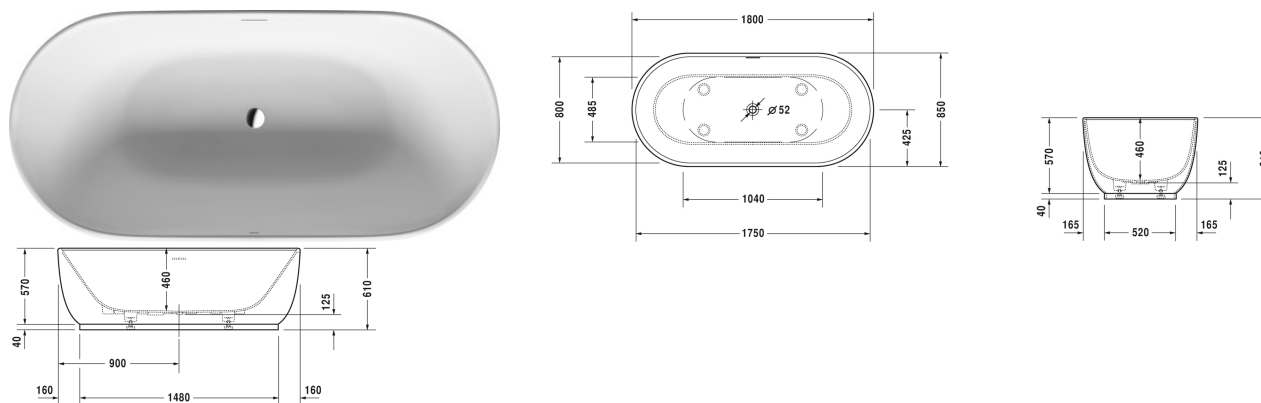

Bathtub # 700434000000000

|< 1800 mm >|

Bathtub	Dimension	Weight	Order number
freestanding, with seamless panel and support frame, with two backrest slopes, with special waste and overflow, DuraSolid A			
Colors			
00 White Alpin			
Variant			
Basic model	1800 x 850 mm	114.000 kg	700434000000000

All drawings contain the necessary measurements which are subject to standard tolerances. Exact measurements, in particular for customised installation scenarios, can only be taken from the finished ceramic piece.