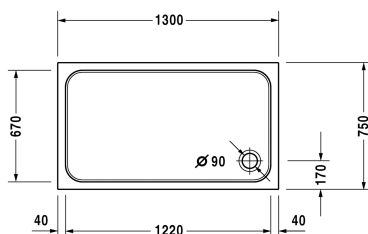

Shower tray # 72009800000000 / 720098000000001

|< 1300 mm >|

Shower tray	Dimension	Weight	Order number
rectangle, 3,2 mm sanitary acrylic, 85 mm			
Colors			
00 White Alpin			
Variant			
Shower tray	1300 x 750 mm	18.000 kg	720098000000000
Shower tray with Antislip	1300 x 750 mm	18.000 kg	720098000000001
Accessory for shower trays			
Noise reduction set for acrylic shower trays Contents: noise protection shower tray anchors, noise protection shower tray feet, bitumen pads, rubber profile # 790104			791369
Support for shower tray for # 720098			791456
Outlet drain for D-Code shower trays, chrome, Drain flow rate: 0,6 l/s (according to DIN EN 274), outlet diameter 90 mm			791260
Support frame with length > 1000 mm			790127
Rubber profile for D-Code, for noise reduction, length: 3300 mm			790126
Bathtub anchors for mounting and support of D-code bathtubs and shower trays, 3 pieces			790125

All drawings contain the necessary measurements which are subject to standard tolerances. Exact measurements, in particular for customised installation scenarios, can only be taken from the finished ceramic piece.