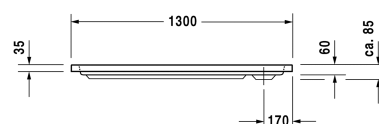

Shower tray # 72009800000000 / 720098000000001

|< 1300 mm >|

Shower tray	Dimension	Weight	Order number
rectangle, 3,2 mm sanitary acrylic, 85 mm			
Colors			
00 White Alpin			
Variant			
Shower tray	1300 x 750 mm	18.000 kg	720098000000000
Shower tray with Antislip	1300 x 750 mm	18.000 kg	720098000000001
Accessory for shower trays			
Noise reduction set for acrylic shower trays Contents: noise protection shower tray anchors, noise protection shower tray feet, bitumen pads, rubber profile # 790104			791369
Support for shower tray for # 720098			791456
Outlet drain for D-Code shower trays, chrome, Drain flow rate: 0,6 l/s (according to DIN EN 274), outlet diameter 90 mm			791260
Support frame with length > 1000 mm			790127
Rubber profile for D-Code, for noise reduction, length: 3300 mm			790126
Bathtub anchors for mounting and support of D-code bathtubs and shower trays, 3 pieces			790125

All drawings contain the necessary measurements which are subject to standard tolerances. Exact measurements, in particular for customised installation scenarios, can only be taken from the finished ceramic piece.