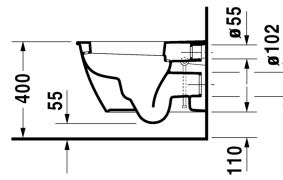

Darling New Toilet wall mounted # 254509..00

| < 370 mm > |

Toilet wall mounted	Dimension	Weight	Order number
washdown model, Durafix included, EWL class 1			
Colors			
00 White Alpin 20 HygieneGlaze (an antibacterial ceramic glaze that provides almost indefinite effectiveness)			
Variant			
◆ 4,5 l	370 x 540 mm	23.300 kilogram	254509..00
Infobox			
Durafix for invisible fixation is included in delivery, Wall-mounted toilet is ADA compliant, when installed with a seat height of 17" - 19" from the finished floor			
Sanitary ceramics with the special WonderGliss surface finish will remain clean and attractive-looking for a long time to come. When ordering WonderGliss please add a "1" as eleventh digit to the model number.			
Accessory for ceramics			
Fixing for wall mounted bidet and wall mounted toilet	Ø 12 x 180 mm	0.200 kilogram	006500
Accessory			
Noise reduction gasket for wall mounted toilet		0.300 kilogram	005064
Suitable products			
Toilet seat and cover hinges stainless steel, removable, with soft closure,			006989
Toilet seat and cover hinges stainless steel, without soft closure,			006981

All drawings contain the necessary measurements which are subject to standard tolerances. They are stated in mm and are non-binding. Exact measurements, in particular for customised installation scenarios, can only be taken from the finished ceramic piece.