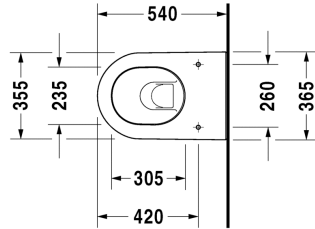

Darling New Toilet wall mounted # 254509..00

| < 370 mm > |

Toilet wall mounted	Dimension	Weight	Order number
washdown model, Durafix included, EWL class 1			
Colors			
00 White Alpin 20 HygieneGlaze (an antibacterial ceramic glaze that provides almost indefinite effectiveness)			
Variant			
◆ 4,5 l	370 x 540 mm	23.300 kilogram	254509..00
Infobox			
Durafix for invisible fixation is included in delivery, Wall-mounted toilet is ADA compliant, when installed with a seat height of 17" - 19" from the finished floor			
Sanitary ceramics with the special WonderGliss surface finish will remain clean and attractive-looking for a long time to come. When ordering WonderGliss please add a "1" as eleventh digit to the model number.			
Accessory for ceramics			
Fixing for wall mounted bidet and wall mounted toilet	Ø 12 x 180 mm	0.200 kilogram	006500
Accessory			
Noise reduction gasket for wall mounted toilet		0.300 kilogram	005064
Suitable products			
Toilet seat and cover hinges stainless steel, removable, with soft closure,			006989
Toilet seat and cover hinges stainless steel, without soft closure,			006981

All drawings contain the necessary measurements which are subject to standard tolerances. They are stated in mm and are non-binding. Exact measurements, in particular for customised installation scenarios, can only be taken from the finished ceramic piece.