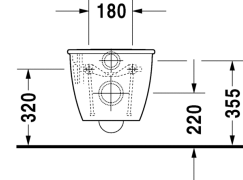

Darling New Toilet wall mounted # 254509..00

| < 370 mm > |

Toilet wall mounted	Dimension	Weight	Order number
washdown model, Durafix included, EWL class 1			
Colors			
00 White Alpin 20 HygieneGlaze (an antibacterial ceramic glaze that provides almost indefinite effectiveness)			
Variant			
◆ 4,5 l	370 x 540 mm	23.300 kilogram	254509..00
Infobox			
Durafix for invisible fixation is included in delivery, Wall-mounted toilet is ADA compliant, when installed with a seat height of 17" - 19" from the finished floor			
Sanitary ceramics with the special WonderGliss surface finish will remain clean and attractive-looking for a long time to come. When ordering WonderGliss please add a "1" as eleventh digit to the model number.			
Accessory for ceramics			
Fixing for wall mounted bidet and wall mounted toilet	Ø 12 x 180 mm	0.200 kilogram	006500
Accessory			
Noise reduction gasket for wall mounted toilet		0.300 kilogram	005064
Suitable products			
Toilet seat and cover hinges stainless steel, removable, with soft closure,			006989
Toilet seat and cover hinges stainless steel, without soft closure,			006981

All drawings contain the necessary measurements which are subject to standard tolerances. They are stated in mm and are non-binding. Exact measurements, in particular for customised installation scenarios, can only be taken from the finished ceramic piece.