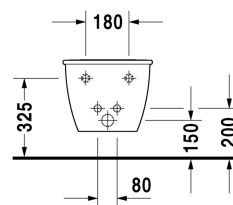

Darling New Bidet wall mounted # 2249150000

|< 370 mm >|

Bidet wall mounted	Dimension	Weight	Order number
with overflow, with tap platform, Durafix included			
Colors			
00 White Alpin			
Variant			
	370 x 540 mm	20.500 kilogram	2249150000
Infobox			
Durafix for invisible fixation is included in delivery			
Sanitary ceramics with the special WonderGliss surface finish will remain clean and attractive-looking for a long time to come. When ordering WonderGliss please add a "1" as eleventh digit to the model number.			
Accessory			
Fixing for wall mounted bidet and wall mounted toilet	Ø 12 x 180 mm	0.200 kilogram	006500

All drawings contain the necessary measurements which are subject to standard tolerances. They are stated in mm and are non-binding. Exact measurements, in particular for customised installation scenarios, can only be taken from the finished ceramic piece.