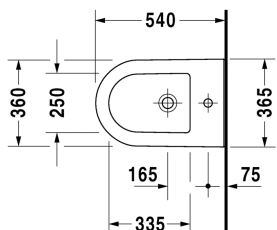

Darling New Bidet wall mounted # 2249150000

|< 370 mm >|

Bidet wall mounted	Dimension	Weight	Order number
with overflow, with tap platform, Durafix included			
Colors			
00 White Alpin			
Variant			
	370 x 540 mm	20.500 kilogram	2249150000
Infobox			
Durafix for invisible fixation is included in delivery			
Sanitary ceramics with the special WonderGliss surface finish will remain clean and attractive-looking for a long time to come. When ordering WonderGliss please add a "1" as eleventh digit to the model number.			
Accessory			
Fixing for wall mounted bidet and wall mounted toilet	Ø 12 x 180 mm	0.200 kilogram	006500

All drawings contain the necessary measurements which are subject to standard tolerances. They are stated in mm and are non-binding. Exact measurements, in particular for customised installation scenarios, can only be taken from the finished ceramic piece.