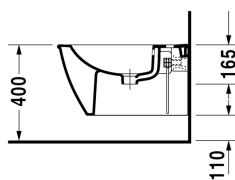

Darling New Bidet wall mounted # 2249150000

|< 370 mm >|

Bidet wall mounted	Dimension	Weight	Order number
with overflow, with tap platform, Durafix included			
Colors			
00 White Alpin			
Variant			
	370 x 540 mm	20.500 kilogram	2249150000
Infobox			
Durafix for invisible fixation is included in delivery			
Sanitary ceramics with the special WonderGliss surface finish will remain clean and attractive-looking for a long time to come. When ordering WonderGliss please add a "1" as eleventh digit to the model number.			
Accessory			
Fixing for wall mounted bidet and wall mounted toilet	Ø 12 x 180 mm	0.200 kilogram	006500

All drawings contain the necessary measurements which are subject to standard tolerances. They are stated in mm and are non-binding. Exact measurements, in particular for customised installation scenarios, can only be taken from the finished ceramic piece.