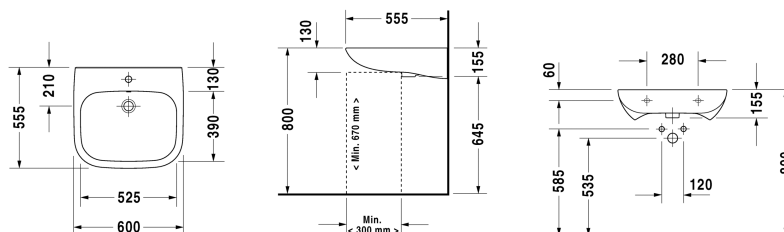

D-Code Washbasin # 2312600002

|< 600 mm >|

Washbasin	Dimension	Weight	Order number
with overflow, with tap platform, underneath glazed, 600 mm			
Colors			
00 White Alpin			
Variant			
●	600 x 555 mm	18.600 kilogram	2312600002

All drawings contain the necessary measurements which are subject to standard tolerances. They are stated in mm and are non-binding. Exact measurements, in particular for customised installation scenarios, can only be taken from the finished ceramic piece.