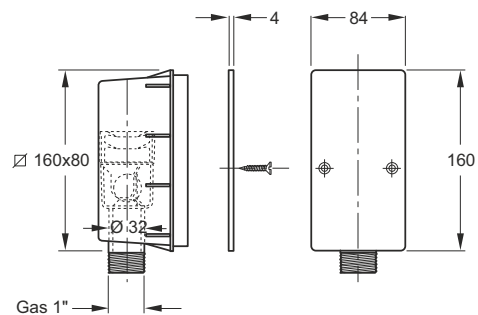

"Copernico" condensating water dry siphon. Removable for cleaning

Application: For condensating water discharge systems

Material: polypropylene PP

Color: white / green

Code	Description	Carton	Pallet	Volume
7840EC32B0	Threaded outlet 1"	15	1050	0,029