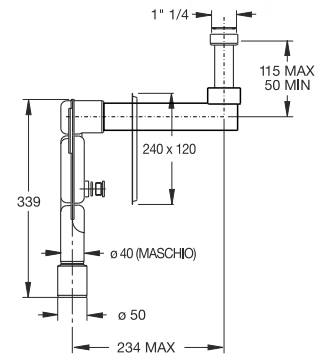

"BOA" concealed trap for wash basin, outlet to weld or to plug in $\varnothing 40 + 50$ mm

Application: For washbasin

Material: PEHD + ABS

Color: black

Code	Description	Carton	Pallet	Volume
3360CR50B9	1"1/4 connection, ABS chrome-plated pipes	25	625	0,106