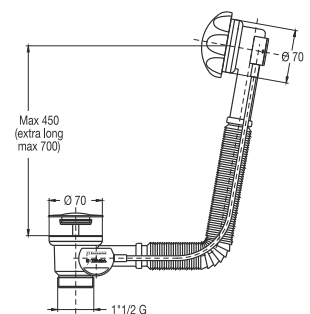

**PLUG AND HANDLE
IN CHROMIUM-PLATED ABS!**

"EXTENSA" pop-up bath tub drainOutlet

1"1/2, Flexible welded overflow

Application: For bath tub

Material: polypropylene PP + ABS

Color: white / chrome-plated

Code	Description	Conf.	Pallet	Volume
4020AB50K7	Handle and plug in chrome-plated ABS	20	500	0,106