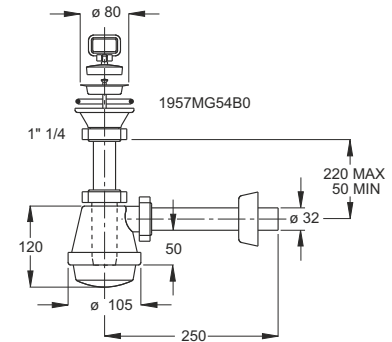

Code	Description	Carton	Pallet	Volume
1376CP54B0	With $\varnothing$ 80 mm plastic grid valve	25	625	0,106

"FIASCHETTO" sink bottle odour trap.

Outlet pipe $\varnothing$ 32 X 200 mm

Application: For double bowl kitchen sinks

Material: polypropylene PP

Color: white