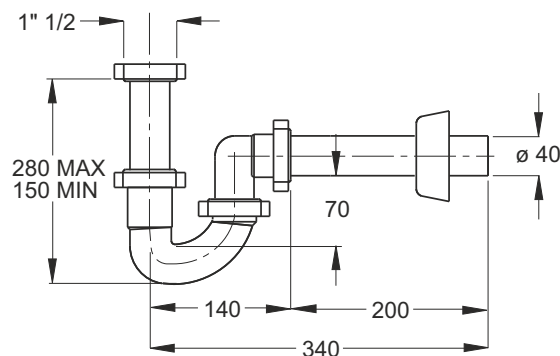

Code	Description	Carton	Pallet	Volume
1490CP40B0	Valve connection 1"1/2	25	750	0,080