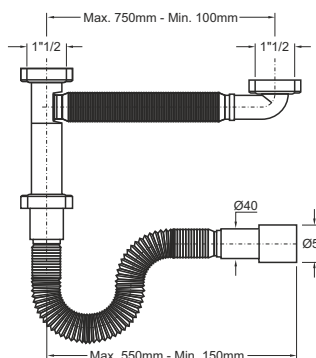

Code	Description	Carton	Pallet	Volume
1092EX45B0	"MAGIKONE" version, double	25	750	0,080