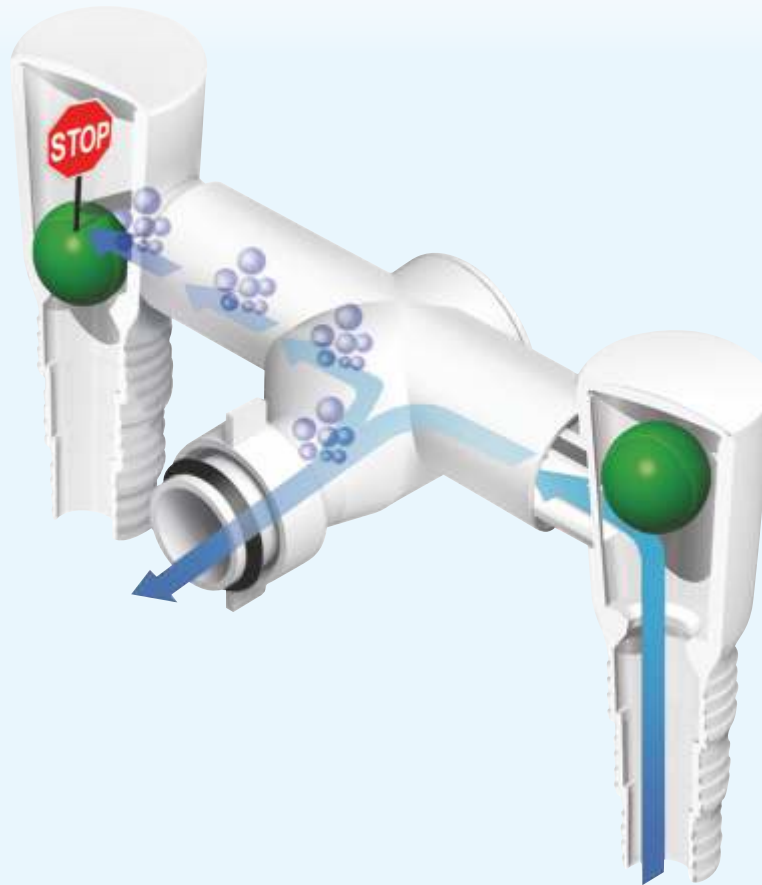

"DOUBLE GO" double outlet connection for washing-machine or dishwasher. Threaded outlet 1"

Application: For washing machine or dishwasher

Material: ABS

Color: white

Code	Description	Carton	Pallet	Volume
3590GZ24B0	White version	25	1750	0,029