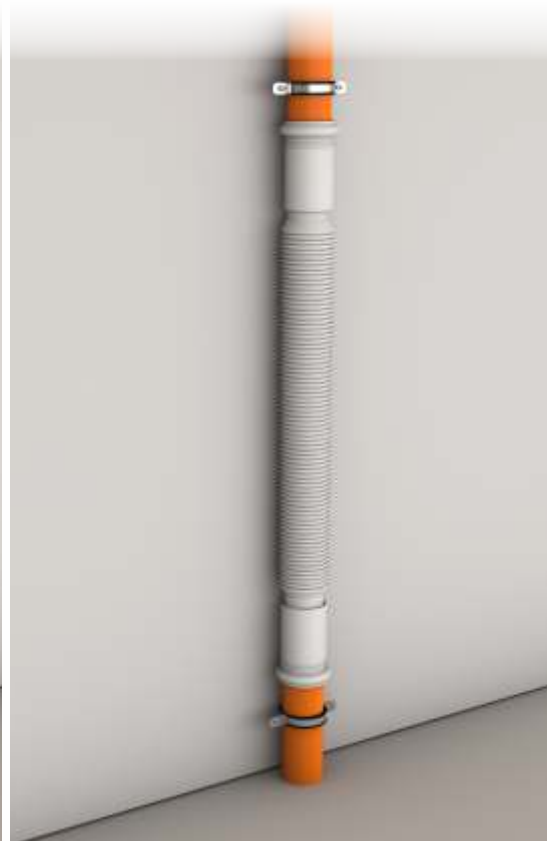

MagikOne

PROBLEM: Repair of a damaged pipe

ATTENTION: The thickness of these items does not allow the installation underground!