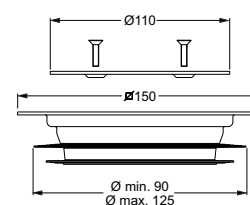

"MAGIK-GRID" universal stainless steel grate.

15 x 15 cm

Application: For pipes from Ø110 mm to Ø125 mm

Material: Stainless steel AISI 304 + PVC

Color: polished + black

Code	Description	Carton	Pallet	Volume
6630IX15S	With bolted design grid	15	1050	0,029
6631IX15S	With bolted design grid and anti-smell valve	15	1050	0,029
6640IX15S	With bolted clean-out cover	15	1050	0,029

6640IX15S