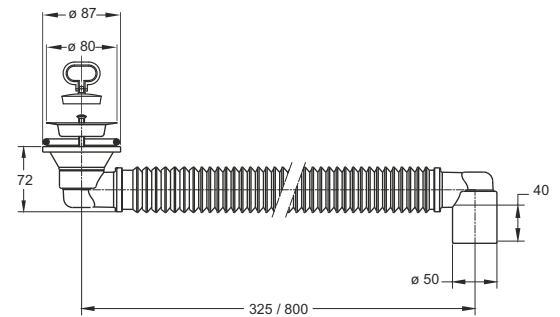

"IMALAIA" flexible and extensible shower drain
Stainless steel grid $\varnothing$ 80 mm, with $\varnothing$ 52 mm plug

Application: For shower plates with hole $\varnothing$ 60 mm

Material: polypropylene PP + Stainless steel

Color: white / polished

Code	Description	Carton	Pallet	Volume
5830MG80B0	90° outlet $\varnothing$ 50 mm	65	1300	0,131

"IMALAIA" flexible and extensible shower drain
Stainless steel grid $\varnothing$ 80 mm, with $\varnothing$ 52 mm plug

Application: For shower plates with hole $\varnothing$ 60 mm

Material: polypropylene PP + Stainless steel

Color: white / polished