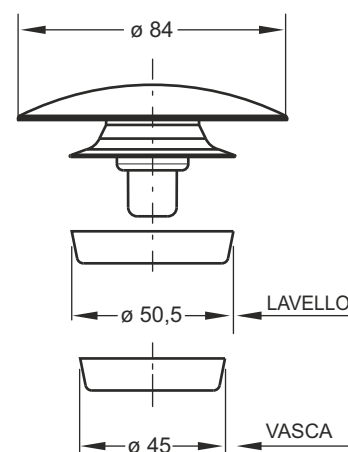

FROM THIS...

...TO THIS

IN LESS THAN A MINUTE

OPENS AND CLOSSES
WITH A CLICK

"TAPPATUTTO" lockable device (click-clack) for traditional grided sinks. Supports $\varnothing$ 50,5 and 45 mm

Application: For traditional sink valves

Material: POM+Stainless steel

Color: polished

Code	Description	Carton	Pallet	Volume
08310T84S7	Stainless steel plug $\varnothing$ 84 mm	8	1600	0,004