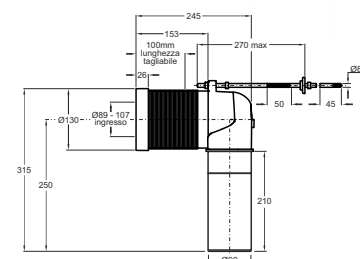

"Civitas" WC 90° connection to the floor. With rubber joint

Application: For hanged WC

Material: polypropylene PP + TPE

Color: white / black

8540PP90CO

8541PP90CO

Code	Description	Carton	Pallet	Volume
8540PP90CO	Outlet \varnothing 90 mm	2	140	0,030
8541PP90CO	Outlet \varnothing 90 mm, with hanger	2	140	0,030