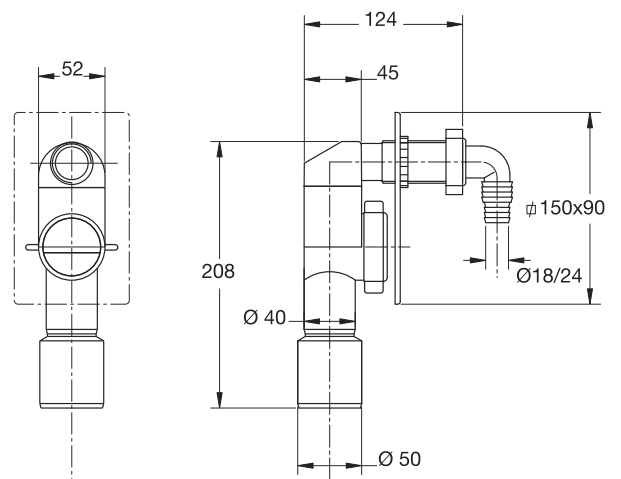

THE SIPHON WITH COMPACT DIMENSIONS AND BIG WATER FLOW CAPACITY

"CRIOLLO" concealed trap for washing machine or dish washer Weldable to PEHD pipes

Application: For washing machine or dishwasher

Material: PEHD + ABS

Color: black / white / chrome-plated

Code	Description	Carton	Pallet	Volume
3200IX50B9	Plate and accessories in stainless steel	25	750	0,080
3200CR50B9	Plate and accessories in plastic ABS chrome-plated	25	750	0,080
3200EC50B9	Plate and accessories in white plastic	25	750	0,080