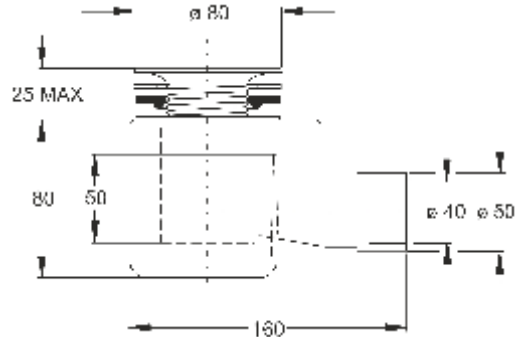

"SPLASH" flanged odour trap for shower

Flanged waste $\varnothing$ 80 mm, in brass

Application: For shower plates with hole $\varnothing$ 60 mm

Material: PVC + brass

Color: grey / chrome-plated

Code	Description	Carton	Pallet	Volume
5470CR80B2	Outlet $\varnothing$ 40-50 mm	25	750	0,080

"SPLASH" flanged odour trap for shower

Flanged waste $\varnothing$ 80 mm, chrome-plated cover

Application: For shower plates with hole $\varnothing$ 60 mm

Material: PEHD + ABS

Color: black / chrome-plated