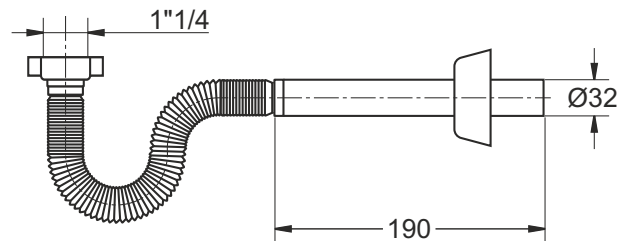

SIFONCELLO is suitable also for the column-wash basins, which have the same problems of poor manual agility.

In fact, the flexible part, once the pipe-fitting has been easily fixed to the outlet of the bidet, remains hidden in the special cavity, while the pipe which enters in the wall, is smooth and elegantly chromium-plated.

"SIFONCELLO" extensible trap for wash basin and bidet. Waste connection 1"1/4 outlet $\varnothing$ 32x230 mm

Application: For washbasin or bidet

Material: ABS + polypropylene PP

Color: Chromed plated / white

Code	Description	Carton	Pallet	Volume
2814PP54B7	Plastic nut, chrome-plated outlet pipe	25	1200	0,048

"SIFONCELLO" extensible trap for wash basin and bidet. Waste connection 1"1/4 outlet $\varnothing$ 32x230 mm

Application: For washbasin or bidet

Material: ABS + polypropylene PP

Color: Chromed plated / white

Code	Description	Carton	Pallet	Volume
2814PP54B0	Plastic nut, white outlet pipe	25	1200	0,048