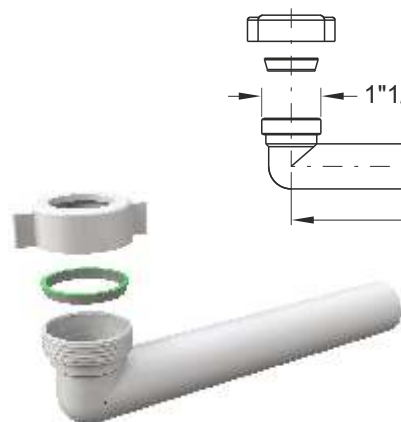

1825PP54B0