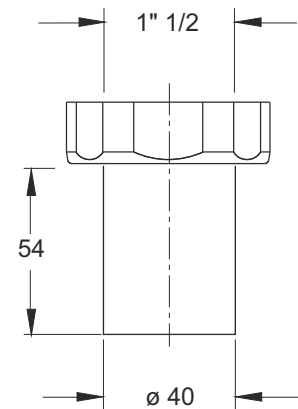

64400T64B9