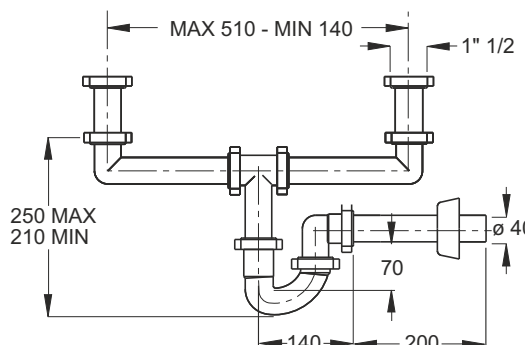

Code	Description	Carton	Pallet	Volume
1720CP40B0	With auxiliary threaded extensions 1"1/2	25	500	0,131

"MAGNUM" pipe odour trap for kitchen sinks.

Outlet pipe $\varnothing 40 \times 230$ mm

Application: For double bowl kitchen sinks

Material: polypropylene PP

Color: white