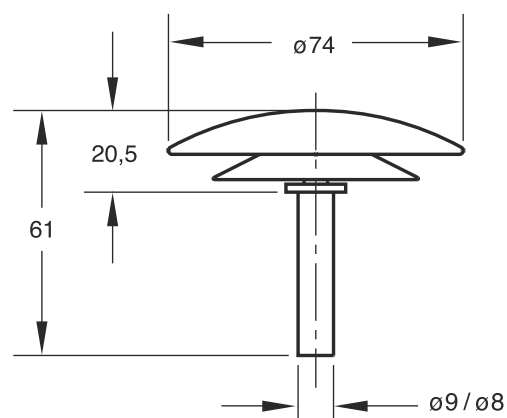

"TAPPAGUASTI" device to repair broken bath-tub drains Stem $\varnothing$ 8/9 mm

Application: For bath-tub

Material: POM+brass

Color: polished

Code	Description	Carton	Pallet	Volume
08470T74S7	Chrome-plated brass plug $\varnothing$ 74 mm	8	1600	0,004