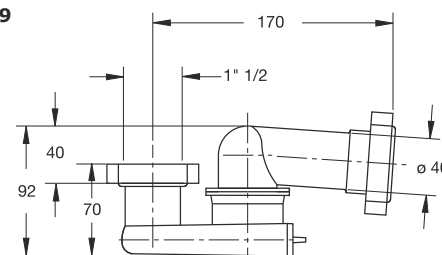

WASTES FOR BATH TUB COLUMNS

Adjustable low trap for bath columns. Outlet
 $\varnothing$ 40 - 50 mm to weld or to plug in

Application: To be connected with the bath tub drain

Material: PEHD + brass

Color: black

Code	Description	Carton	Pallet	Volume
4500OT64B9	Brass 1"1/2 threaded nut	20	420	0,039
4500PP64B9	Plastic 1"1/2 threaded nut	20	420	0,039

Adjustable low trap for bath columns.

Threaded outlet 1" 1/2 - $\varnothing$ 40 mm

Application: To be connected with the
bath tub drain

Material: polypropylene PP + brass

Color: white

Code	Description	Carton	Pallet	Volume
4510OT64B0	Brass 1"1/2 threaded nut	20	420	0,039
4510PP64B0	Plastic 1"1/2 threaded nut	20	420	0,039

Self-cleaning trap, one piece only without
welds BI-POWER washers

Application: To be connected with the bath
tub drain

Material: polypropylene PP

Color: white

Code	Description	Carton	Pallet	Volume
4110PP64B0	Connection with plastic nut 1"1/2, threaded outlet 1" 1/2 - $\varnothing$ 40 mm	20	420	0,039