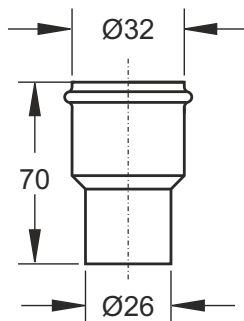

0694GZ32B3