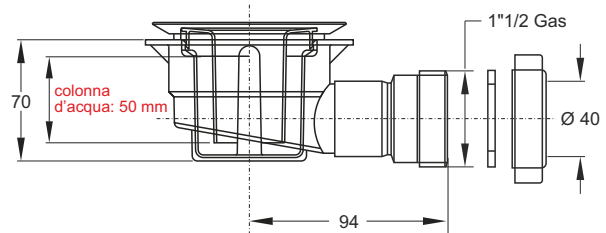

DOCCIONE

"DOCCIONE" trap for shower plates with hole $\varnothing$ 90 mm
Vertical outlet $\varnothing$ 50 mm, dry siphon

Application: For shower plates with hole $\varnothing$ 90 mm

Material: polypropylene PP + ABS

Color: white / chrome-plated

Code	Description	Carton	Pallet	Volume
5270AB12B7	Cover in chrome-plated ABS $\varnothing$ 120 mm	25	200	0,106
5270IX12B7	Cover in ABS covered with stainless steel $\varnothing$ 120 mm	25	200	0,106

"DOCCIONE" trap for shower plates with hole $\varnothing$ 90 mm
Without cover, wet siphon

Application: For shower plates with hole $\varnothing$ 90 mm

Material: polypropylene PP

Color: white

Code	Description	Carton	Pallet	Volume
5280ST12B7	Outlet $\varnothing$ 40-50 mm to insert	25	200	0,106
5290ST12B7	Threaded outlet 1"1/2 with nut	25	200	0,106