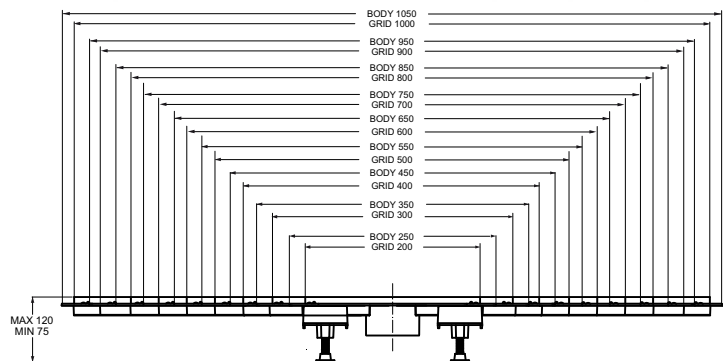

Material: Stainless steel AISI316 + PMMA

Color: satin / transparent

Tile adhesive

STAINLESS STEEL AISI316

PMMA TRANSPARENT

Code	Description	Carton	Pallet	Volume
6825HX20S	Central drain L 20 cm	1	84	0,009
6825HX30S	Central drain L 30 cm	1	84	0,009
6825HX40S	Central drain L 40 cm	1	84	0,009
6825HX50S	Central drain L 50 cm	1	84	0,010
6825HX60S	Central drain L 60 cm	1	60	0,010
6825HX70S	Central drain L 70 cm	1	60	0,010
6825HX80S	Central drain L 80 cm	1	60	0,010
6825HX90S	Central drain L 90 cm	1	60	0,013
6825HX100S	Central drain L 100 cm	1	60	0,013