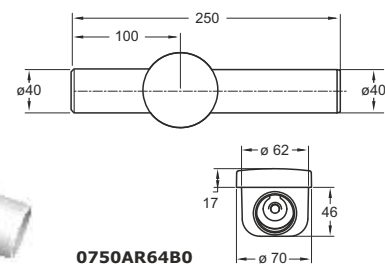

0750AR64B0