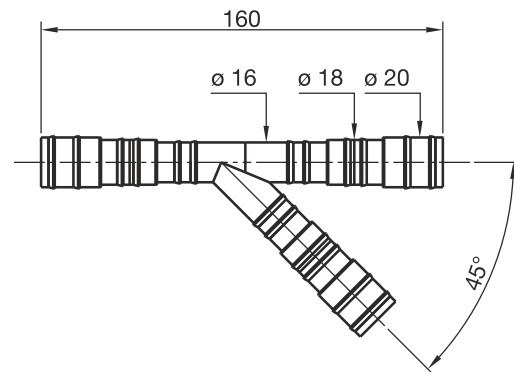

Connection nozzle for the condensating water hose. BI-POWER washer

Application: To connect the condensate catcher to the plumbin system

Material: polypropylene PP

Color: white

Code	Description	Carton	Pallet	Volume
7886PP32B0	ø 16 -18 - 20 mm x 1"1/4	20	3000	0,004

"Y" branch for condensate discharge installations3 ways branch for white pipes

Application: To connect the condensate catcher to the plumbin system

Material: PE

Color: white

Code	Description	Carton	Pallet	Volume
7882PE20B0	ø 16 -18 - 20 mm	20	3000	0,004

Condensating water waste hose, with anti-UV additives. Supplied in rolls

Application: To connect the condensate catcher to the plumbin system

Material: PE + polypropylene PP

Color: white

Code	Description	Carton	Pallet	Volume
7892PP18C0	Internal outlet ø 16 mm external outlet ø 18 mm	50 M	2700M	0,12
7892PP20C0	Internal outlet ø 17 mm external outlet ø 20 mm	50 M	2700M	0,12