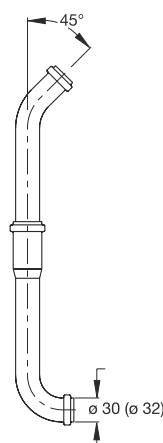

Code	Description	Carton	Pallet	Volume
8845PV30C2	45° inlet bend	40	600	0,109

Flushing pipe to inclose for high tanks with

o-ring for seal and telescopic assembling

Material: PVC

Color: grey