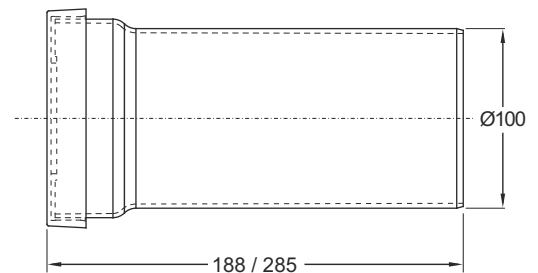

8432PP11C0

Solid WC connection

Application: For WC

Material: PVC

Color: white

Code	Description	Carton	Pallet	Volume
8430PV10C0	Length: 180 mm	18	N.A.	0,072
8431PV10C0	Length: 285 mm	15	N.A.	0,058

W.C. CONNECTIONS