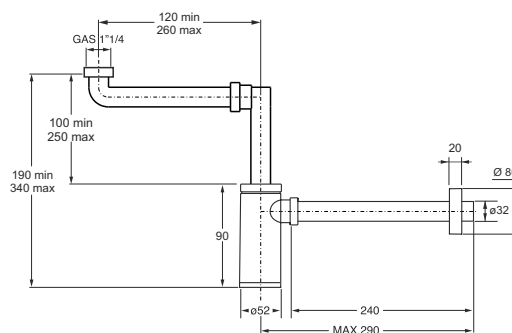

Code	Description	Carton	Pallet	Volume
2795SP32B0	Space-saver version	25	200	0,080