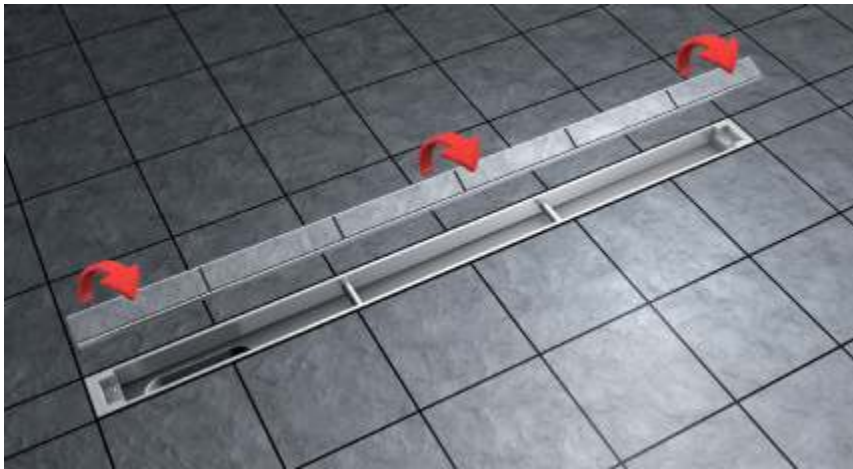

Rotating the Double Face grid side to change the aesthetic effect.