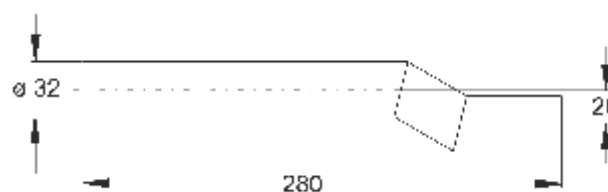

Eccentric pipe to connect the flushing pipe to the WC Offset 2 cm

Application: To be connected with the WC

Material: ABS

Color: Chromed plated

Code	Description	Carton	Pallet	Volume
8800CR32B7	$\varnothing$ 32 mm	50	3500	0,029