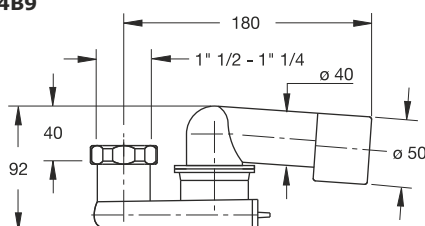

WASTES FOR BATH TUB COLUMNS

Adjustable low trap for bath columns. Outlet
 $\varnothing$ 40 - 50 mm to weld or to plug in

Application: To be connected with the bath tub drain

Material: PEHD + brass

Color: black

Code	Description	Carton	Pallet	Volume
4500OT64B9	Brass 1"1/2 threaded nut	20	420	0,039
4500PP64B9	Plastic 1"1/2 threaded nut	20	420	0,039

Adjustable low trap for bath columns.

Threaded outlet 1" 1/2 - $\varnothing$ 40 mm

Application: To be connected with the
bath tub drain

Material: polypropylene PP + brass

Color: white

Code	Description	Carton	Pallet	Volume
4510OT64B0	Brass 1"1/2 threaded nut	20	420	0,039
4510PP64B0	Plastic 1"1/2 threaded nut	20	420	0,039

Self-cleaning trap, one piece only without
welds BI-POWER washers

Application: To be connected with the bath
tub drain

Material: polypropylene PP

Color: white

Code	Description	Carton	Pallet	Volume
4110PP64B0	Connection with plastic nut 1"1/2, threaded outlet 1" 1/2 - $\varnothing$ 40 mm	20	420	0,039