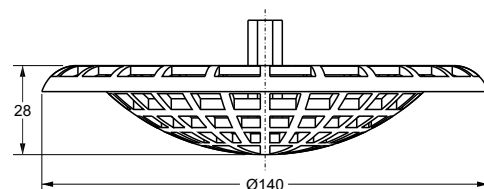

Universal gridded basketFor grid \varnothing 70 - \varnothing 80 mm

Application: For traditional kitchen sink valves

Material: polypropylene PP

Color: white

Code	Description	Carton	Pallet	Volume
1868GZ80B0	White colour	50	7500	0,004