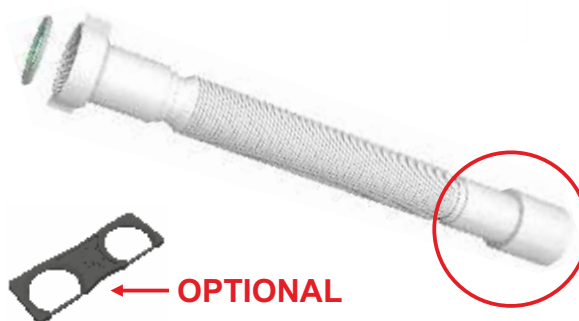

MagikOne

"MAGIKONE" flexible and extensible pipe with light alloy threaded nut. BI-POWER washers / with rosette

Application: For washbasins, bidets and kitchen sinks

Material: polypropylene PP+Light alloy