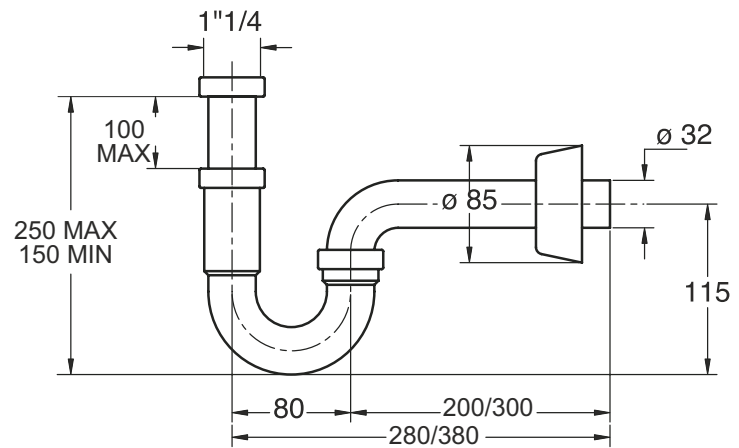

"TUBULAR" pipe odour trap for wash basin.

Three threaded nuts in chrome-plated ABS

Application: For washbasin

Material: ABS

Color: Chromed plated

Code	Description	Carton	Pallet	Volume
0220EC20K7	Waste connection 1"1/4, outlet pipe $\varnothing$ 32x200 mm	25	800	0,063
0220EC30K7	Waste connection 1"1/4, outlet pipe $\varnothing$ 32x300 mm	25	625	0,106