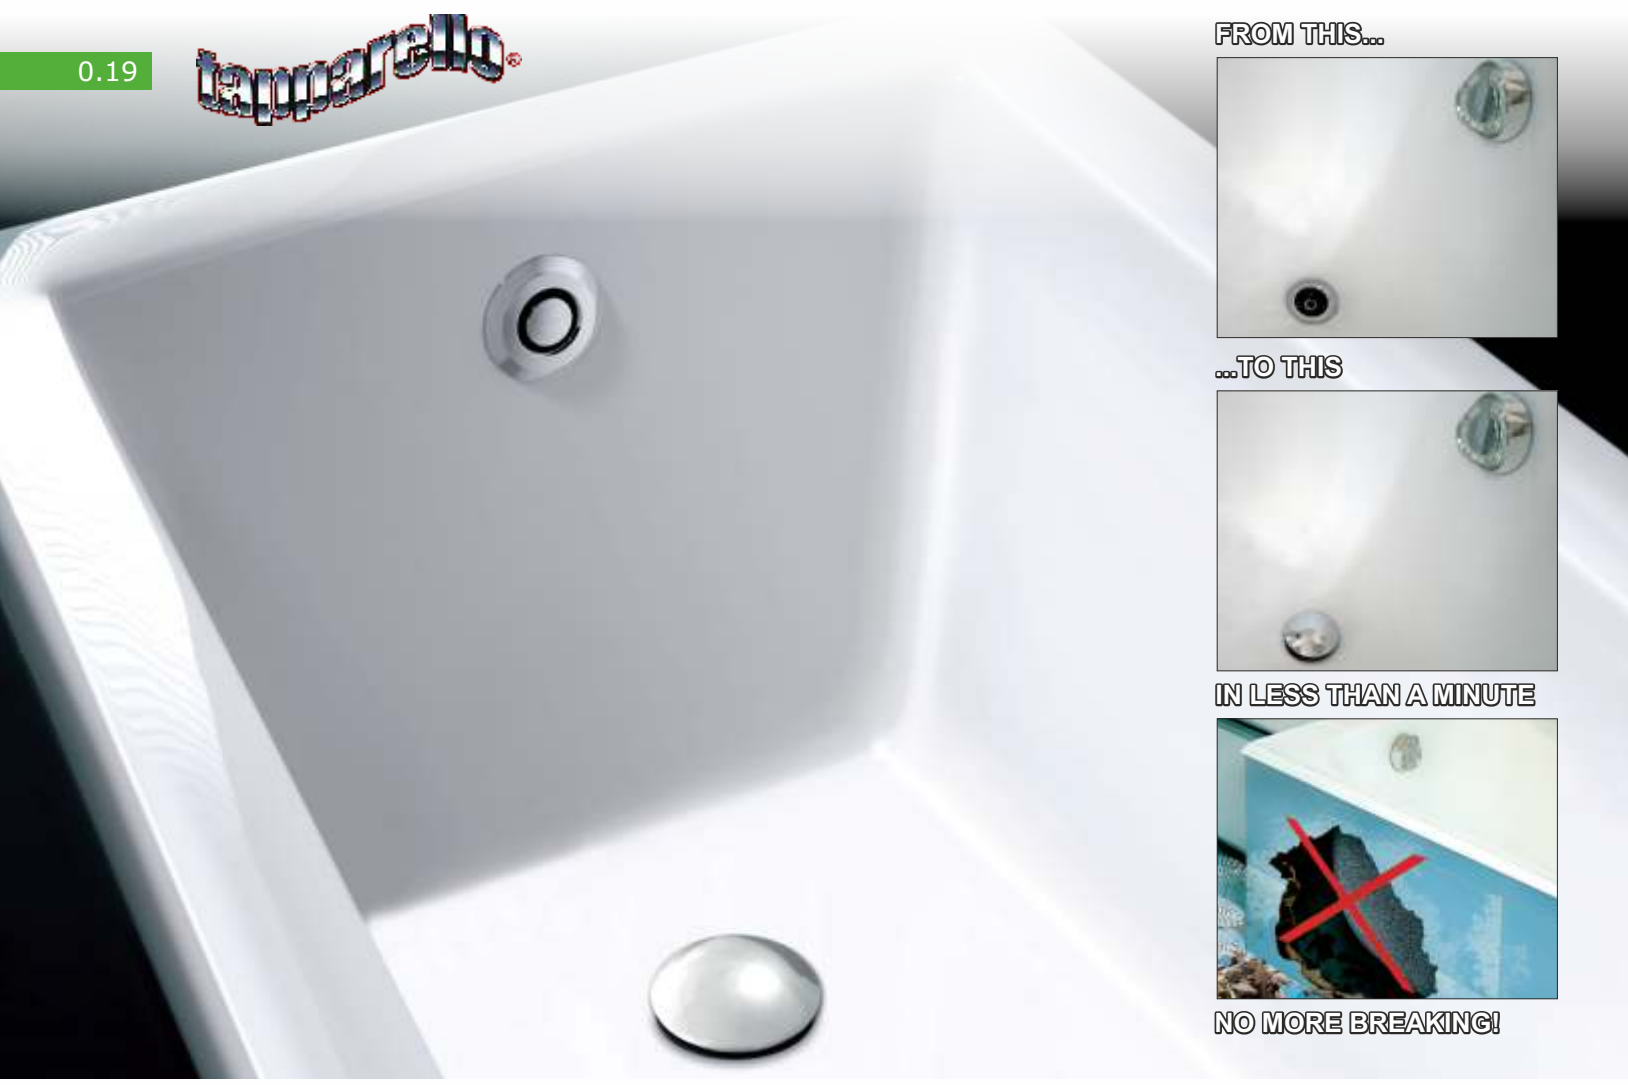

"TAPPAGUASTI" device to repair broken bath-tub drains Stem $\varnothing$ 8/9 mm

Application: For bath-tub

Material: POM+brass

Color: polished

Code	Description	Carton	Pallet	Volume
08470T74S7	Chrome-plated brass plug $\varnothing$ 74 mm	8	1600	0,004