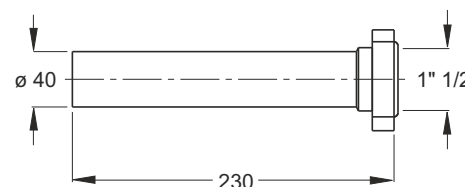

1820NN64B0

Flanged extension with nut Flat washer

Application: to connect to the siphon

Material: polypropylene PP

Color: white

Code	Description	Carton	Pallet	Volume
1829PR26B0	1" - Ø 26 x 245 mm	5	750	0,004
1829PR32B0	1"1/4 - Ø 32 x 200 mm	5	750	0,004
1829PR40B0	1"1/2 - Ø 40 x 200 mm	5	750	0,004