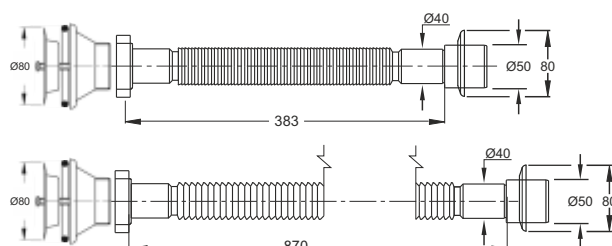

9544PP64B0