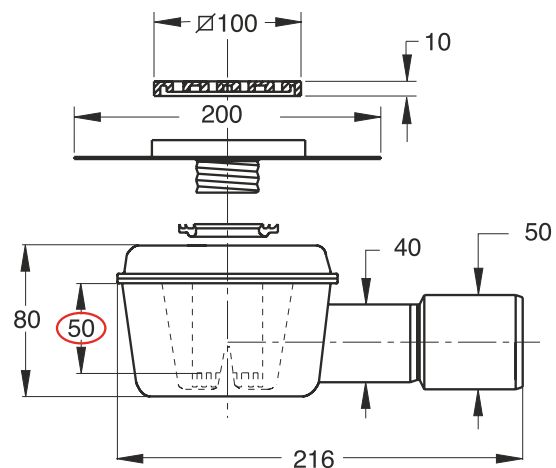

Code	Description	Carton	Pallet	Volume
6384CR10B9	Weldable plug-in outlet ø 40/50 mm	25	625	0,106