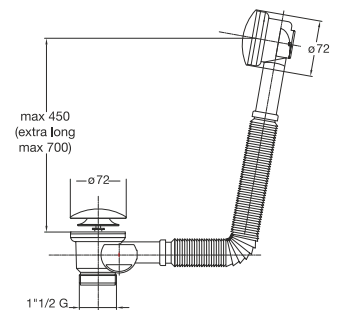

No more troubles caused by misfunctions cables!

Plug with opening and closing spring device

**QUALITY AND ELEGANCE
EVIDENCED WITH BEAUTY ON
THE PRACTICAL EXHIBITORS**

"EXTREME" bath tub column with lockable drain. Outlet 1"1/2, Flexible welded overflow

Application: For bath tub

Material: polypropylene PP + brass

Color: white / chrome-plated

Code	Description	Conf.	Pallet	Volume
40400T50S7	Overflow cover and plug in chrome-plated brass	20	500	0,106

"EXTREME" bath tub column with lockable drain. Odour trap outlet $\varnothing$ 50 mm, Flexible welded overflow

Application: For bath tub

Material: polypropylene PP + brass

Color: white / chrome-plated

Code	Description	Conf.	Pallet	Volume
40480T50S7	Overflow cover and plug in chrome-plated brass	20	340	0,160