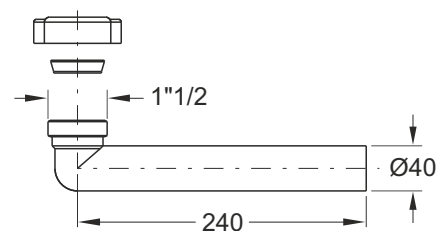

Code	Description	Carton	Pallet	Volume
1825PP54B0	1"1/4 - Ø 32 x 210 mm	50	2400	0,048
1825PP64B0	1"1/2 - Ø 40 x 240 mm	50	2000	0,057

1825PP54B0

1825PP64B0

Universal auxiliary connection Conical washer

Application: to connect to the siphon