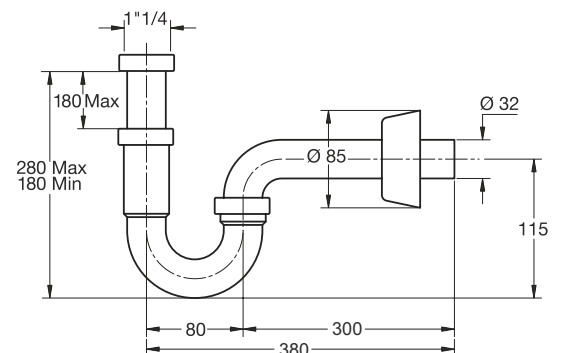

Code	Description	Carton	Pallet	Volume
2710PP30B0	Waste connection 1"1/4 outlet $\varnothing$ 32x300 mm	25	750	0,080