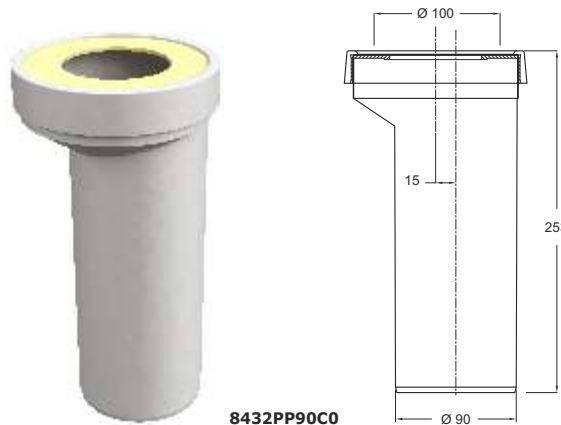

8432PP90C0

Code	Description	Carton	Pallet	Volume
8432PP90C0	Outlet $\varnothing$ 90 mm	25	625	0,106
8432PP11C0	Outlet $\varnothing$ 110 mm	25	625	0,106