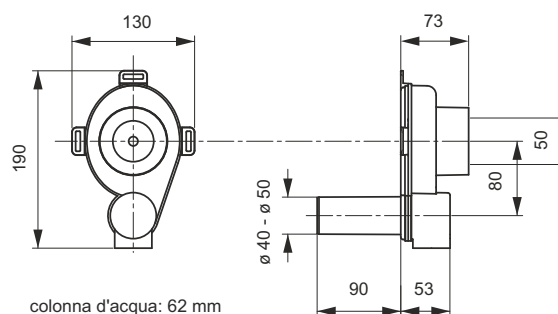

WALL TRAP FOR URINAL

3.8

In wall trap for "URINAL" purpose, Version with one outlet diameter only \varnothing 50 mm

Application: for urinal

Material: polypropylene PP

Color: grey

Code	Description	Carton	Pallet	Volume
3890GZ50B2	Horizontal outlet solution	25	750	0,080