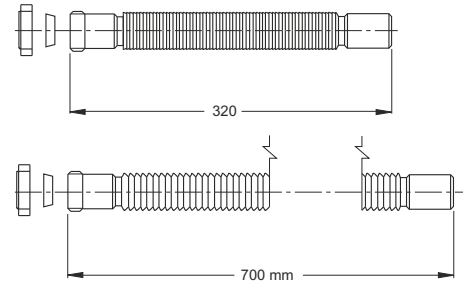

Code	Description	Carton	Pallet	Volume
9354FM32B0	1"1/4 x ø 32 mm	100	2500	0,106
9364FM40B0	1"1/2 x ø 40 mm	50	1500	0,080