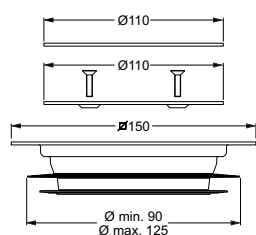

"MAGIK-GRID" universal stainless steel grate.

15 x 15 cm

Application: For pipes from Ø110 mm to Ø125 mm

Material: Stainless steel AISI 304 + PVC

Color: polished + black

Code	Description	Carton	Pallet	Volume
6630IX15S	With bolted design grid	15	1050	0,029
6631IX15S	With bolted design grid and anti-smell valve	15	1050	0,029
6640IX15S	With bolted clean-out cover	15	1050	0,029