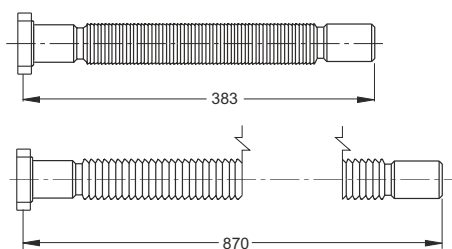

TEMPERATURE OF USE: - 30° C, + 90° C

ATTENTION: The thickness of these items does not allow the installation underground!

"MAGIKONE" flexible and extensible pipe with plastic nut. BI-POWER washers / single outlet

Application: For washbasins, bidets and kitchen sinks

Material: polypropylene PP

Color: white

Code	Description	Carton	Pallet	Volume
9326PP44B0	1" x ø 26 mm	100	3000	0,080
9332PP54B0	1"1/4 x ø 32 mm	100	3000	0,080
9340PP64B0	1"1/2 x ø 40 mm	100	2500	0,106
9334PP54B0	1"1/4 x ø 32/40 mm	125	3125	0,106
9345PP64B0	1"1/2 x ø 40/50 mm	140	2380	0,160