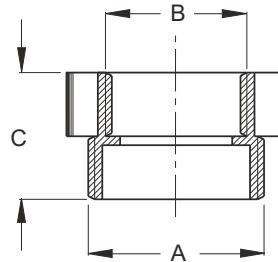

1824AR54B0

1824AR64B0

Opposite reducer

Application: To connect the siphon to the valve

Material: polypropylene PP

Color: white

Code	Description	Carton	Pallet	Volume
1874NN44B0	1"1/4 male - 1" female	25	3750	0,004
1874NN54B0	1"1/2 male - 1" 1/4 female	25	3750	0,004