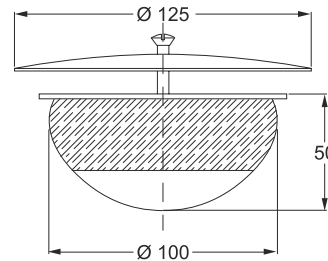

With "BI-POWER" technology

Application: Floor gullies sealing

Material: polypropylene PP + stainless steel

Color: grey / metal

SINGLE PIECE WITHOUT JOINTS

6910PP13RG2

6910PP15RG2

Code	Description	Carton	Pallet	Volume
6910PP13RG2	Plug \varnothing 100 mm, Steel cover \varnothing 125 mm	50	2400	0,048
6910PP15RG2	Plug \varnothing 100 mm, Steel cover \varnothing 140 mm	50	2400	0,048