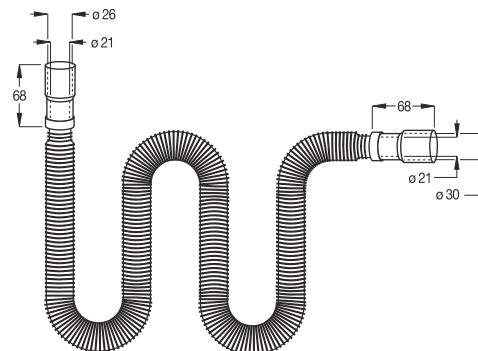

Bent connection nozzle Threaded nut 1"

Application: For washing machine or dishwasher

Material: polypropylene PP / ABS

Color: white / chrome-plated

3920CR44B7

3920EC44B0

Code	Description	Carton	Pallet	Volume
3920CR44B7	Chrome plated versione	25	3750	0,004
3920EC44B0	White version	25	3750	0,004