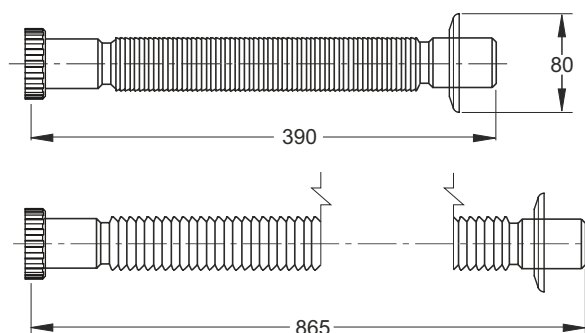

OPTIONAL

MagikOne

"MAGIKONE" flexible and extensible pipe with threaded valve

Application: For washbasins, bidets and kitchen sinks

Material: polypropylene PP + Stainless steel

Color: white / metal

Code	Description	Carton	Pallet	Volume
9532RP54B0	ø 65 mm x ø 32 mm	125	2500	0,131
9640RP64B0	ø 80 mm x ø 40 mm	75	1500	0,131