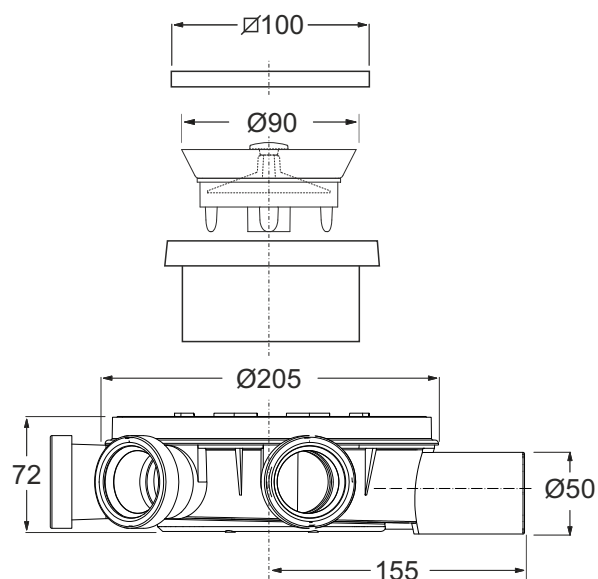

Code	Description	Carton	Pallet	Volume
6956CX50S9	Outlet $\varnothing 50$ mm	8	136	0,160