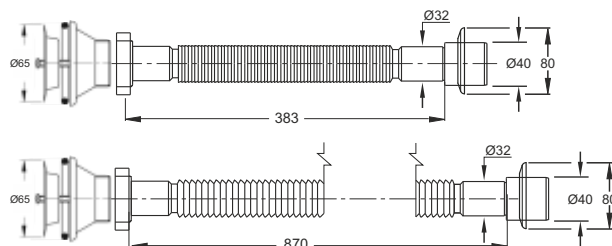

9532RP54B0

9640RP64B0

"MAGIKONE" flexible and extensible pipe with threaded valve

Application: For washbasins, bidets and kitchen sinks

Material: polypropylene PP + Stainless steel

Color: white

Code	Description	Carton	Pallet	Volume
9533PP54B0	ø 65 mm x ø 32/40 mm	125	2125	0,160
9544PP64B0	ø 80 mm x ø 40/50 mm	75	1275	0,160