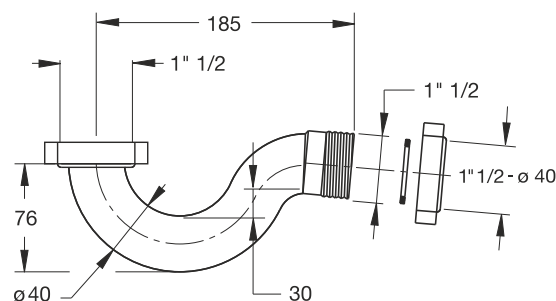

"Terme Romane di Venturina" - Campiglia Marittima (LI)

5

SHOWER TRAY

"DOCCIONE" trap for shower plates with hole \varnothing 90 mm.

Outlet \varnothing 40-50 mm to insert, wet siphon

Application: For shower plates with hole \varnothing 90 mm