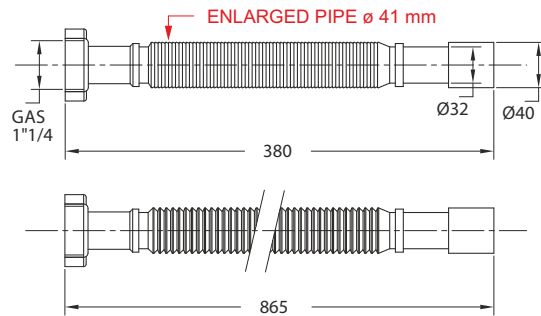

"GREAT-MAGIK" flexible and extensible pipe with plastic nut. With enlarged spiral pipe

Application: For washbasins, bidets and kitchen sinks

Material: polypropylene PP

Color: white

Code	Description	Carton	Pallet	Volume
9434PP54B0	1"1/4 x ø 32/40 mm	150	3000	0,131