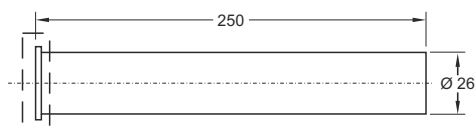

Flanged pipe

Application: To connect the siphon to the valve

Material: ABS

Color: Chromed plated

Code	Description	Carton	Pallet	Volume
0626CC25B7	Ø 26 x 250 mm	5/25	N.A.	0,029
0632CC25B7	Ø 32 x 250 mm	5/25	N.A.	0,029
0632CC30B7	Ø 32 x 300 mm	5/25	N.A.	0,029

0626CC25B7