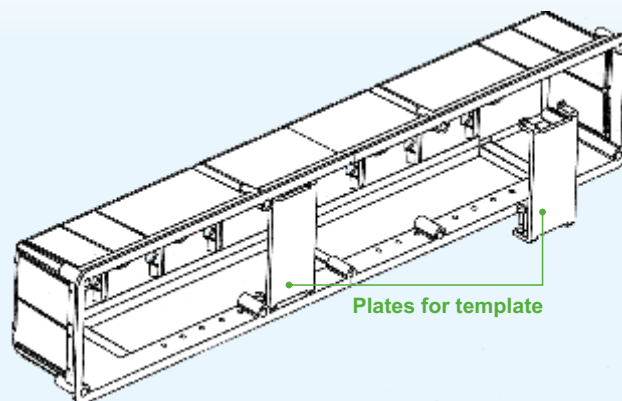

TECHNICAL FEATURES

Release the two hooks which maintain the small basin in position, and incline the small swing-basin in the desired direction.