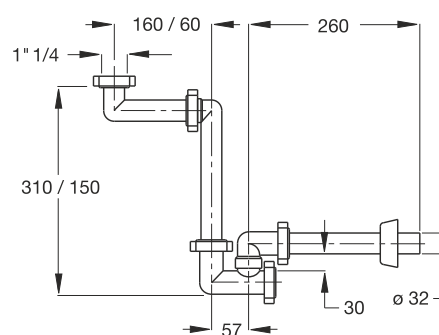

For washbasin

Application: For washbasin

Material: polypropylene PP

Color: white

Code	Description	Carton	Pallet	Volume
2910CP32B0	Single bowl	25	750	0,080

"BAZOOKA" adjustable siphon with inspection

Application: For washbasin or bidet