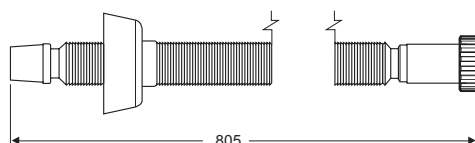

MagikOne

"Salvapiombo"

25
ANNI YEARS
GARANZIA
GUARANTEE

"SALVA-PIOMBO" flexible and extensible pipe with light alloy threaded nutConical connection for lead pipes

Application: For washbasins, bidets and kitchen sinks

Material: polypropylene PP + Light alloy

Color: white / metal

Code	Description	Carton	Pallet	Volume
9324ZN54B0	1"1/4 x ø 24-28 mm	50	1500	0,080
9328ZN54B0	1"1/4 x ø 28-32 mm	50	1500	0,080

PROBLEM:

Damaged outlet pipe to replace

ANSWER:

MagikOne with taper rubber and to connect directly with lead pipe, without welding!