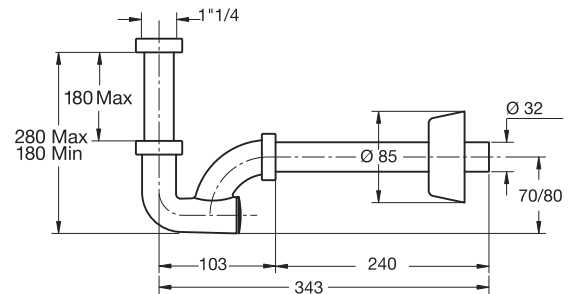

Code	Description	Carton	Pallet	Volume
2750PP32B0	Waste connection 1"1/4 outlet $\varnothing$ 32x250 mm	25	1000	0,057

Bottle-trap "Monster" without waste

BI-POWER washers

Application: For washbasin

Material: polypropylene PP

Color: white