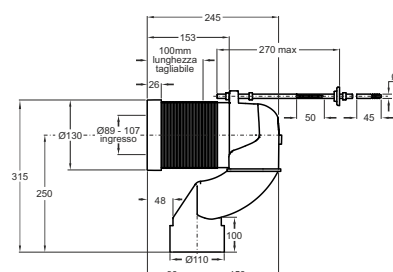

"Civitas" curva a P per collegamento dei vasi al pavimento. Guarnizione in gomma vulcanizzata

Applicazione: Per vasi WC sospesi

Materiale: polipropilene PP + TPE

Colore: bianco / nero

Code	Description	Carton	Pallet	Volume
8530UN90C0	Universal outlet $\varnothing$ 90-110 mm	2	140	0,030

8531UN90C0	Universal outlet $\varnothing$ 90-110 mm, with hanger	2	140	0,030

"Civitas" WC 90° connection to the floor. With rubber joint

Application: For hanged WC

Material: polypropylene PP + TPE

Color: white / black

Code	Description	Carton	Pallet	Volume
8530PP90C0	Outlet $\varnothing$ 90 mm	2	140	0,030

8531PP90C0	Outlet $\varnothing$ 90 mm, with hanger	2	140	0,030

"Civitas" WC 90° connection to the floor. With rubber joint

Application: For hanged WC

Material: polypropylene PP + TPE

Color: white / black

Code	Description	Carton	Pallet	Volume
8530PP10C0	Outlet $\varnothing$ 100 mm	2	140	0,030

8531PP10C0	Outlet $\varnothing$ 100 mm, with hanger	2	140	0,030

"Civitas" WC 90° connection to the floor. With rubber joint

Application: For hanged WC

Material: polypropylene PP + TPE

Color: white / black

Code	Description	Carton	Pallet	Volume
8530PP11C0	Outlet $\varnothing$ 110 mm	2	140	0,030

8531PP11C0	Outlet $\varnothing$ 110 mm, with hanger	2	140	0,030