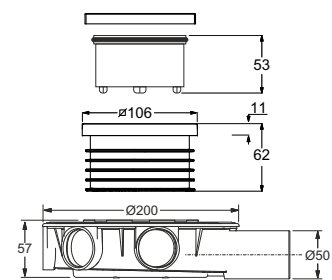

"MINI-DRAIN" ultra low floor drain with adjustable flange. Removable rubber wet odour trap version, standard 10 x 10 cm flange

Application: For indoor applications with thin slabs

Material: ABS + stainless steel

Color: black / metal

Code	Description	Carton	Pallet	Volume
6338PV40S2	Outlet $\varnothing$ 40 mm, H 45 mm	20	340	0,160
6338PV50S2	Outlet $\varnothing$ 50 mm, H 57 mm	20	340	0,160

"MINI-DRAIN" ultra low floor drain with adjustable flange. Removable rubber wet odour trap version, special flange for under-the-tile waterproofing 10 x 10 cm

Application: For indoor applications with thin slabs

Material: ABS + stainless steel

Color: black / metal

Code	Description	Carton	Pallet	Volume
6338IM40S2	Outlet $\varnothing$ 40 mm, H 45 mm	20	340	0,160
6338IM50S2	Outlet $\varnothing$ 50 mm, H 57 mm	20	340	0,160