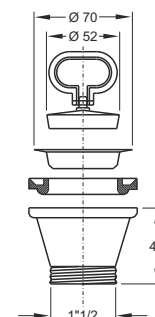

Traditional kitchen sink valve. $\varnothing$ 52 mm plug with handle

Application: For kitchen sinks with $\varnothing$ 70 mm hole

Material: polypropylene PP + Stainless steel

Color: white / stainless steel

Code	Description	Carton	Pallet	Volume
1944MG64B0	Flange $\varnothing$ 70, without overflow	50	3500	0,029

Traditional kitchen sink valve.

Application: For kitchen sinks with $\varnothing$ 70 mm hole

Material: polypropylene PP + Stainless steel

Color: white / stainless steel