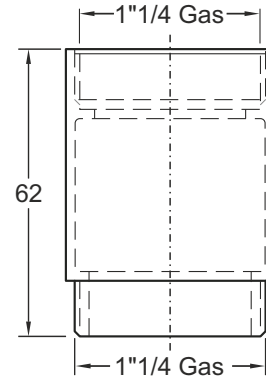

Extension for "MINIM-ALL" minimal line for wash-basin

Application: To connect the siphon to the valve

Material: brass

Color: Chromed plated

Code	Description	Carton	Pallet	Volume
0599OT50B7	F 1"1/4 - M 1"1/4. H 50 mm	5	N.A.	0,004