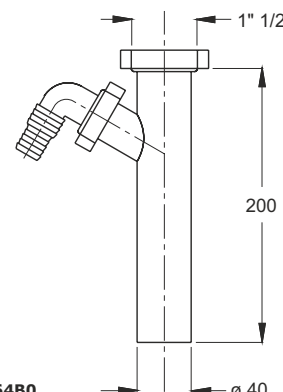

1824AR64B0