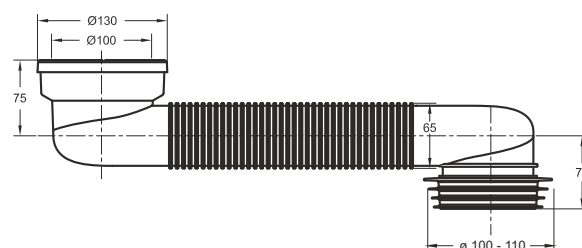

Code	Description	Carton	Pallet	Volume
8620IX10B0	IN $\varnothing$ 90/110 mm - OUT $\varnothing$ 100/110 mm	12	300	0,106