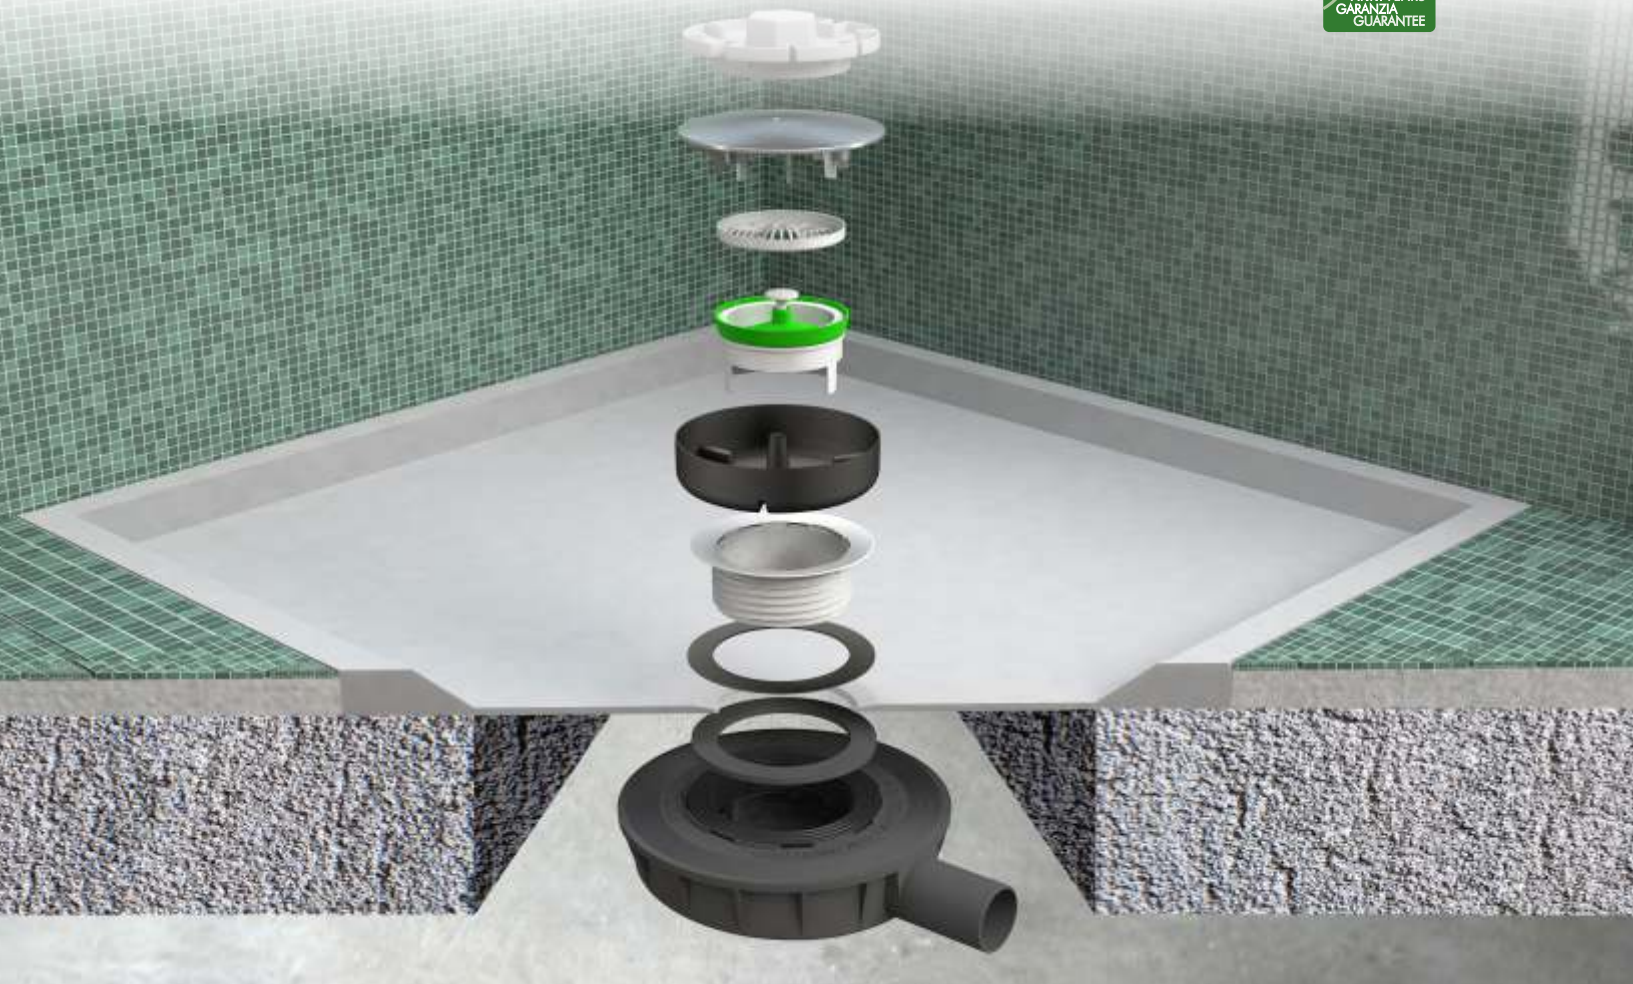

"SAVOISIENNE" drain for ultra low shower trays,
dry siphon model. Non-return-valve in silicone

Application: For ultra low shower trays

Material: ABS

Color: black

Code	Description	Carton	Pallet	Volume
5230CR40S7	Cover in chrome-plated ABS Ø 120 mm, outlet Ø 40 mm, Height 45 mm	20	340	0,116
5230CR50S7	Cover in chrome-plated ABS Ø 120 mm, outlet Ø 50 mm, Height 57 mm	20	340	0,116
5230IX40S7	ABS cap covered in stainless steel Ø 120 mm, outlet Ø 40 mm, Height 45 mm	20	340	0,116
5230IX50S7	ABS cap covered in stainless steel Ø 120 mm, outlet Ø 50 mm, Height 57 mm	20	340	0,116