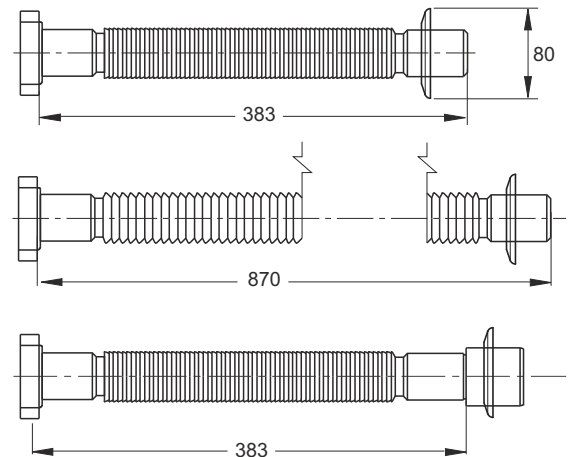

"MAGIKONE" flexible and extensible pipe with plastic nut. BI-POWER washers / with rosette

Application: For washbasins, bidets and kitchen sinks

Material: polypropylene PP

Color: white

Code	Description	Carton	Pallet	Volume
9332RP54B0	1" x ø 32 mm	160	3200	0,131
9340RP64B0	1"1/2 x ø 40 mm	125	2500	0,131