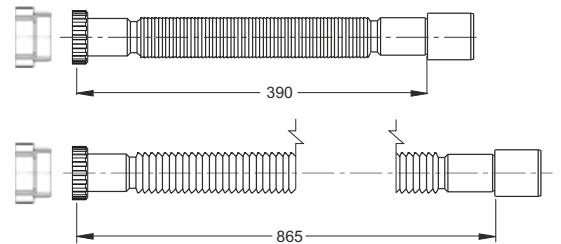

MAGIKONE flexible and extensible pipe with light alloy threaded nut

Application: For washbasins, bidets and kitchen sinks

Material: polypropylene PP + Light alloy

Color: white

Code	Description	Carton	Pallet	Volume
9345WS64B0	3/8" - 1"1/2 x ø 40/50 mm	125	2125	0,160