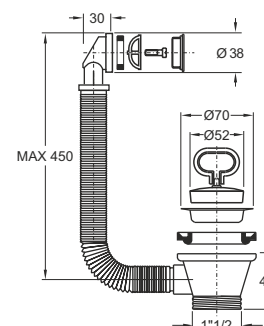

Code	Description	Carton	Pallet	Volume
1945MG64B0	Flange $\varnothing$ 70, with round overflow and grid	50	1500	0,08