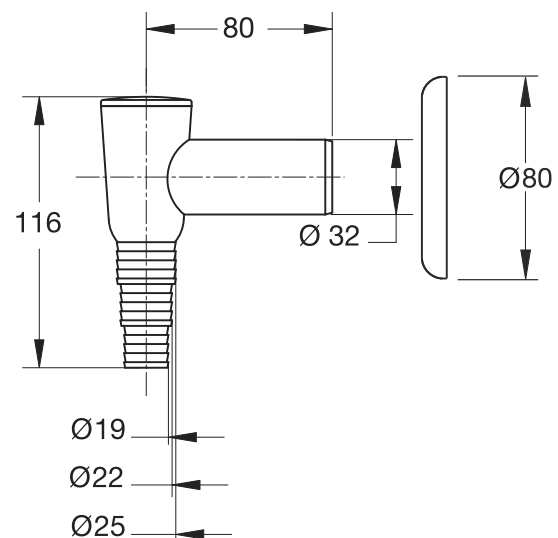

Material: ABS

Color: Chromed plated / white

Code	Description	Carton	Pallet	Volume
3530CR32B7	Chrome-plated	50	3500	0,029
3530GZ32B0	White version	50	3500	0,029

3530CR32K7

3530GZ32B0

Self-cleaning wall trap for washing-machine with increased section.