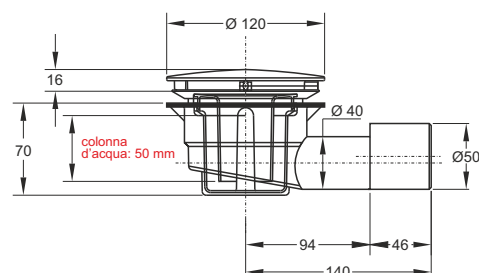

"DOCCIONE" trap for shower plates with hole $\varnothing$ 90 mm.

Outlet $\varnothing$ 40-50 mm to insert, wet siphon

Application: For shower plates with hole $\varnothing$ 90 mm

Material: polypropylene PP + ABS

Color: white / chrome-plated

Code	Description	Carton	Pallet	Volume
5280AB12B7	Cover in chrome-plated ABS $\varnothing$ 120 mm	25	200	0,106
5280IX12B7	Cover in ABS covered with stainless steel $\varnothing$ 120 mm	25	200	0,106