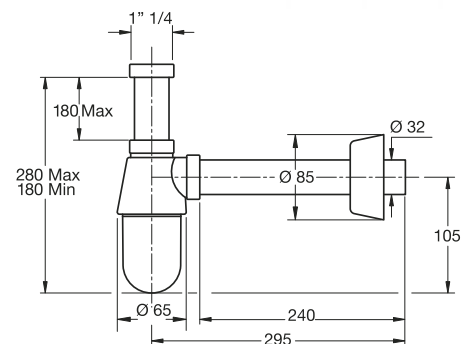

Code	Description	Carton	Pallet	Volume
2770PP32B0	Waste connection 1"1/4 outlet $\varnothing$ 32x250 mm	25	1000	0,057

"MONSTER-TUBULAR" pipe odour trap for

washbasinBI-POWER

Application: For washbasin

Material: polypropylene PP

Color: white