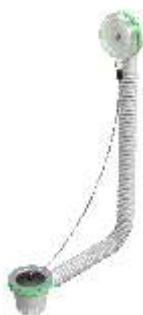

FLEXIBILITY & EXTENSIBILITY

The connection pipe stamped in one piece only, is flexible and extensible, and allows to solve any problem of lack of inclination between the waste and the overflow, without the use of any washers and joints.

"EXTENSINA" bath tub drain with traditional plug with chainPlug $\varnothing$ 45,5 mm, chain length 45 cm

Application: For bath tub

Material: polypropylene PP + Stainless steel 18/8

Color: white

Code	Description	Conf.	Pallet	Volume
4140EX64B0	Without odour trap	20	420	0,039

"EXTENSINA" bath tub drain with traditional plug with chainPlug $\varnothing$ 45,5 mm, chain length 45 cm

Application: For bath tub

Material: polypropylene PP + Stainless steel 18/8

Color: white

Code	Description	Conf.	Pallet	Volume
4149EX64B0	Odour trap with threaded outlet $\varnothing$ 40 mm	20	240	0,044