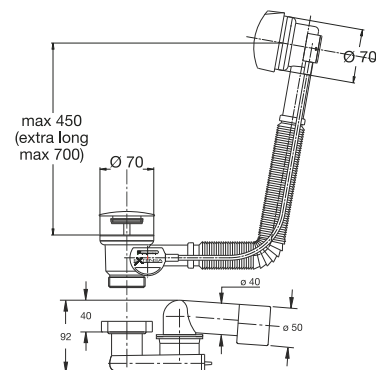

"EXTENSA" pop-up bath tub drain. Odour trap

outlet ø 50 mm, Flexible welded overflow

Application: For bath tub

Material: polypropylene PP + brass

Color: white / chrome-plated

Code	Description	Conf.	Pallet	Volume
4028OT50S7	Handle and plug in chrome-plated brass	20	340	0,160