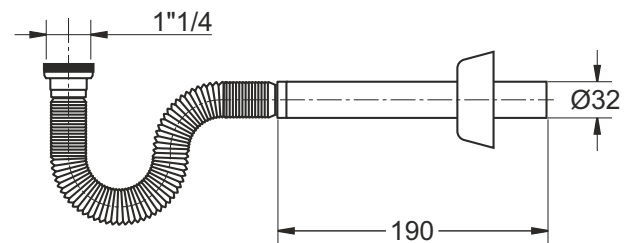

SIFONCELLO was born to solve the installation problems, with special attention to aesthetics beauty

"SIFONCELLO" extensible trap for wash basin and bidet. Waste connection 1"1/4 outlet $\varnothing$ 32x230 mm

Application: For washbasin or bidet

Material: ABS + polypropylene PP

Color: Chromed plated / white

Code	Description	Carton	Pallet	Volume
28140T54B7	Metal nut, chrome-plated outlet pipe	25	1200	0,048

"SIFONCELLO" extensible trap for wash basin and bidet. Waste connection 1"1/4 outlet $\varnothing$ 32x230 mm

Application: For washbasin or bidet

Material: ABS + polypropylene PP

Color: Chromed plated / white

Code	Description	Carton	Pallet	Volume
28140T54B0	Metal nut, white outlet pipe	25	1200	0,048