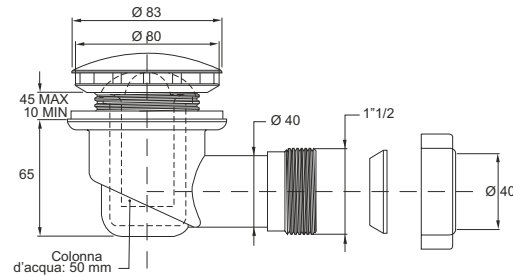

Code	Description	Carton	Pallet	Volume
5890CR80B2	Threaded outlet 1"1/2 - $\varnothing$ 40 mm	25	1200	0,048

Adjustable low trap for shower plates Inox grid $\varnothing$ 80 mm

Application: For shower plates with hole $\varnothing$ 60 mm

Material: PEHD + Stainless steel

Color: black / polished