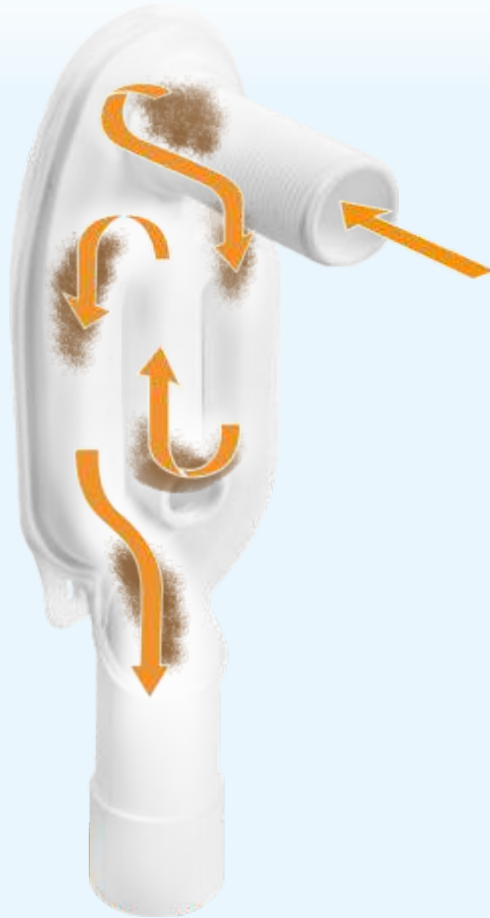

Material: ABS

Color: Chromed plated / white

Code	Description	Carton	Pallet	Volume
3530CR32B7	Chrome-plated	50	3500	0,029
3530GZ32B0	White version	50	3500	0,029

3530CR32K7

3530GZ32B0

Self-cleaning wall trap for washing-machine with increased section.