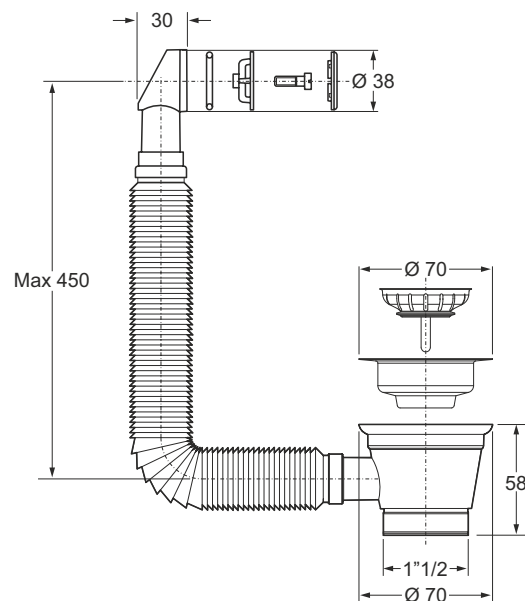

"CANESTRINO" drain valve for kitchen sinks
Flange $\varnothing$ 70, Threaded waste 1"1/2, brass bolt

Application: For resin kitchen sinks

Material: polypropylene PP + Stainless steel

Color: white

Code	Description	Carton	Pallet	Volume
1985LX64B0	With round overflow	50	1500	0,08