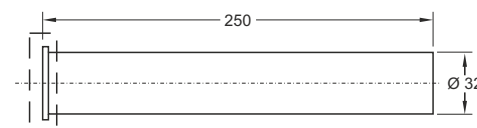

0632CC25B7

Straight outlet pipe

Application: To connect the siphon to the drain

Material: ABS

Color: Chromed plated

Code	Description	Carton	Pallet	Volume
0626AB25B7	Ø 26 x 250 mm	5/25	N.A.	0,029
0632AB25B7	Ø 32 x 250 mm	5/25	N.A.	0,029
0632AB30B7	Ø 32 x 300 mm	5/25	N.A.	0,029