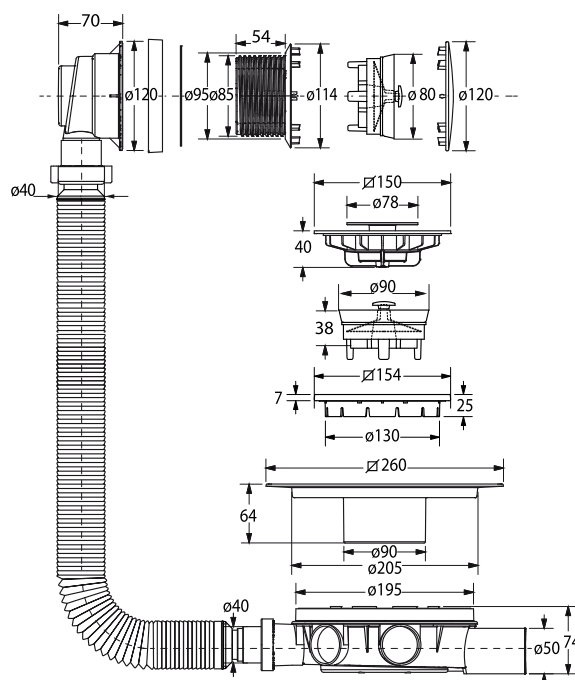

"AL TOMARE" drainage system for masonry bath-tubs. Including 15 x 15 cm lockable design grid, under-the-tile waterproofing flange and chrome-plated overflow

Application: For masonry bath-tubs

Material: ABS + stainless steel

Color: black / metal

Code	Description	Carton	Pallet	Volume
69150CK15S7	Outlet $\varnothing$ 32 mm internal, $\varnothing$ 40 mm external	1	N.A.	N.A.