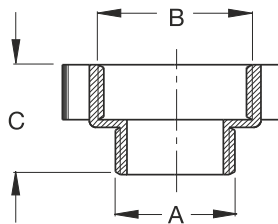

A=MIS	B=MIS	C=MM	Code
1"1/4	1"	28	1874NN44B0
1"1/2	1"1/4	30	1874NN54B0

Reducer

Application: To connect the siphon to the valve

Material: polypropylene PP

Color: white

Code	Description	Carton	Pallet	Volume
1875NN44B0	1" male - 1"1/4 female	25	3750	0,004
1875NN64B0	1"1/4 male - 1"1/2 female	25	3750	0,004