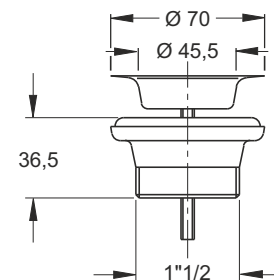

Code	Description	Carton	Pallet	Volume
5964NC70B0	Deep inox grid $\varnothing$ 70 - 45,5 mm with side outlet	100	4800	0,048

Simplex waste for shower plates in stainless steel

Bi-Power washers

Application: For shower plates with hole $\varnothing$ 50 mm

Material: polypropylene PP+Stainless steel

Color: white / polished