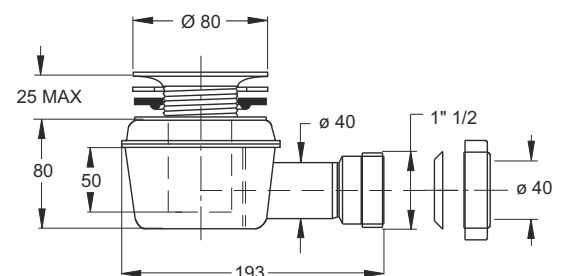

Code	Description	Carton	Pallet	Volume
5490CR80B0	Threaded outlet 1"1/2	25	750	0,080