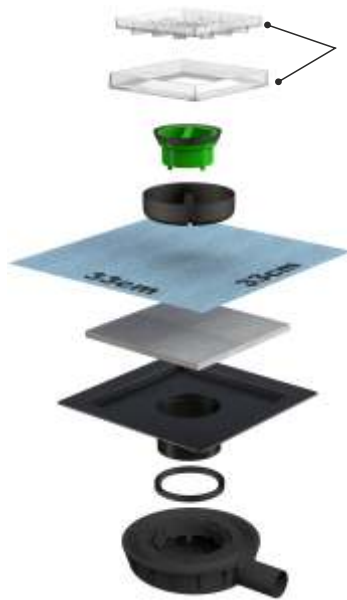

"VASSOIO" ultra low floor drain with tileable grid.
Tileable and unreversible standard grid with special flange for under-the-tile waterproofing, wet odour trap version

Application: For indoor applications with thin slabs

Material: PMMA + ABS

Color: black + transparent

Code	Description	Carton	Pallet	Volume
69240TR15S2	Outlet $\varnothing$ 40 mm, H 45 mm, 15 x 15 cm PMMA grid	8	136	0,160
69250TR15S2	Outlet $\varnothing$ 50 mm, H 57 mm, 15 x 15 cm PMMA grid	8	136	0,160

PMMA TRANSPARENT