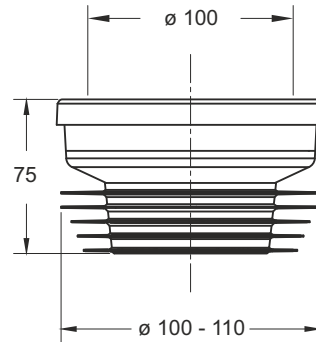

"BI-POWER" double-injected WC coupling
IN $\varnothing$ 100/110 mm - OUT $\varnothing$ 100/110 mm.

Application: For floor mounted WC

Material: polypropylene PP + TPE

Color: white / yellow

Code	Description	Carton	Pallet	Volume
8424LX10C0	Straight	25	1000	0,057

"BI-POWER" double-injected WC coupling
IN $\varnothing$ 100/110 mm - OUT $\varnothing$ 100/110 mm.

Application: For floor mounted WC

Material: polypropylene PP + TPE

Color: white / yellow