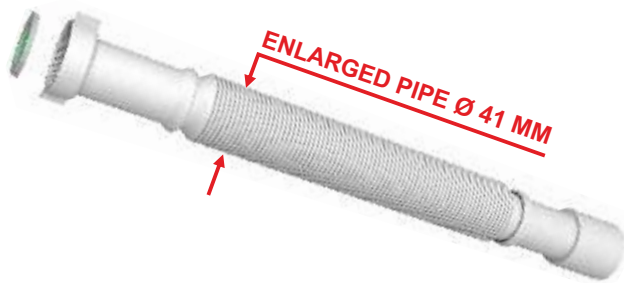

"GREAT-MAGIK" flexible and extensible pipe with plastic nut. With enlarged spiral pipe

Application: For washbasins, bidets and kitchen sinks

Material: polypropylene PP

Color: white

Code	Description	Carton	Pallet	Volume
9434PP54B0	1"1/4 x ø 32/40 mm	150	3000	0,131