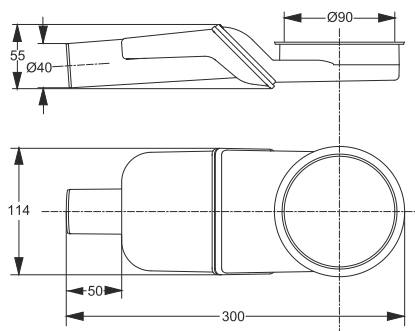

6314PV40S2

*Siphon water column: from around 10 mm to 20 mm (it depends on the depth of hose insertion)

6314PV50S2

water column: 25 mm

*Siphon water column: from around 25 mm to 40 mm (it depends on the depth of hose insertion)