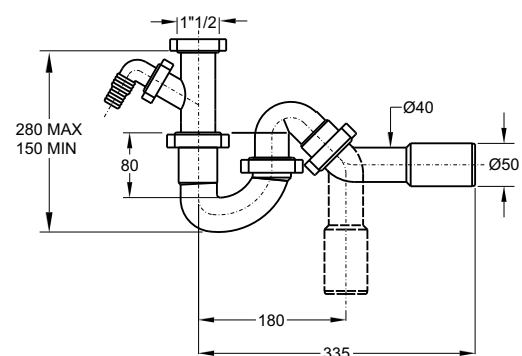

Code	Description	Carton	Pallet	Volume
1460KN50B0	With universal adjustable outlet pipe and waste water connection	25	750	0,080