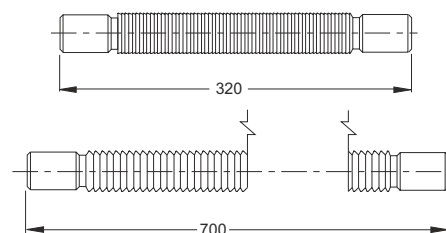

"MAGIKONE" flexible and extensible pipe with double male exit

Application: To connect pipes together

Material: polypropylene PP

Color: white

Code	Description	Carton	Pallet	Volume
9332CC32B0	ø 32 mm x ø 32 mm	100	3000	0,080
9340CC40B0	ø 40 mm x ø 40 mm	100	3000	0,080