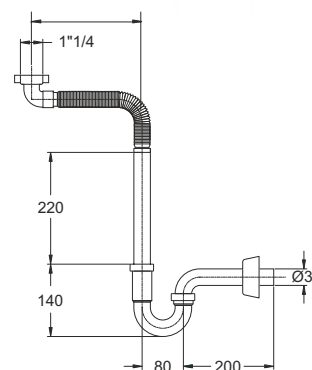

Pipe odour trap with flexible arm

BI-POWER washers

Application: For washbasin

Material: polypropylene PP

Color: white