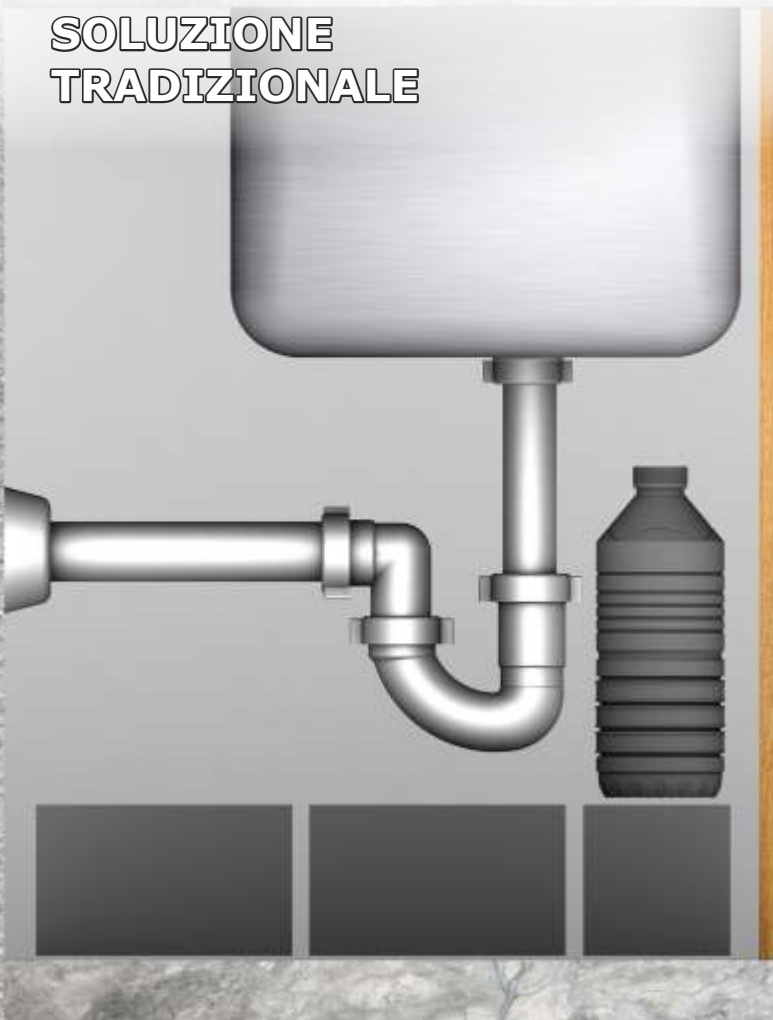

SPACE

SOLUZIONE TRADIZIONALE