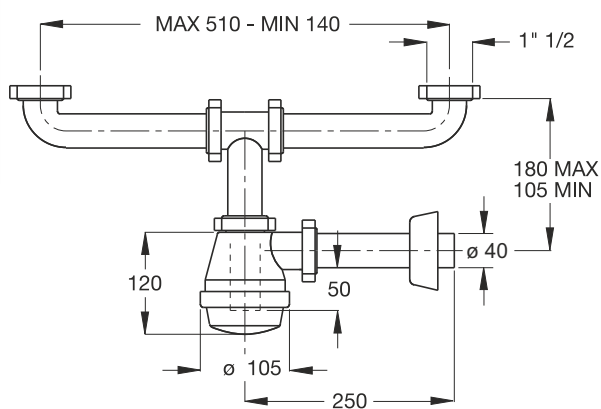

"FIASCA" sink bottle odour trap.

Outlet pipe ø40 X 230 mm

Application: For double bowl kitchen sinks

Material: polypropylene PP

Color: white

Code	Description	Carton	Pallet	Volume
1320CP40B0	Valve connection 1"1/2	25	500	0,131