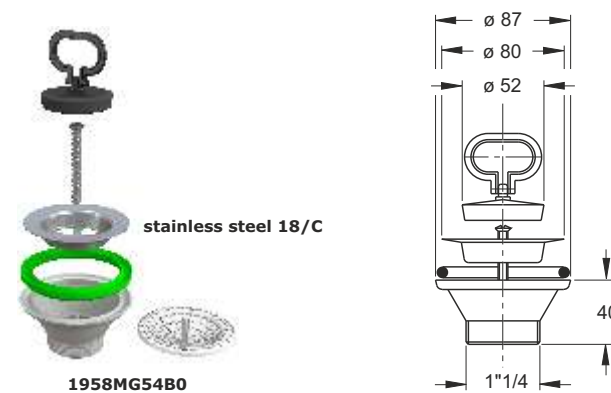

Traditional kitchen sink valve. Flange $\varnothing$ 80mm, without overflow, $\varnothing$ 52 mm Plug with handle, threaded outlet 1"1/4

Application: For fire-clay kitchen sinks with $\varnothing$ 80 mm hole

Material: polypropylene PP + Stainless steel

Color: white / stainless steel

Code	Description	Carton	Pallet	Volume
1958MG54B0	Grid in stainless steel 18/C	50	2400	0,048
1959MG54B0	Grid in stainless steel 18/8	50	2400	0,048