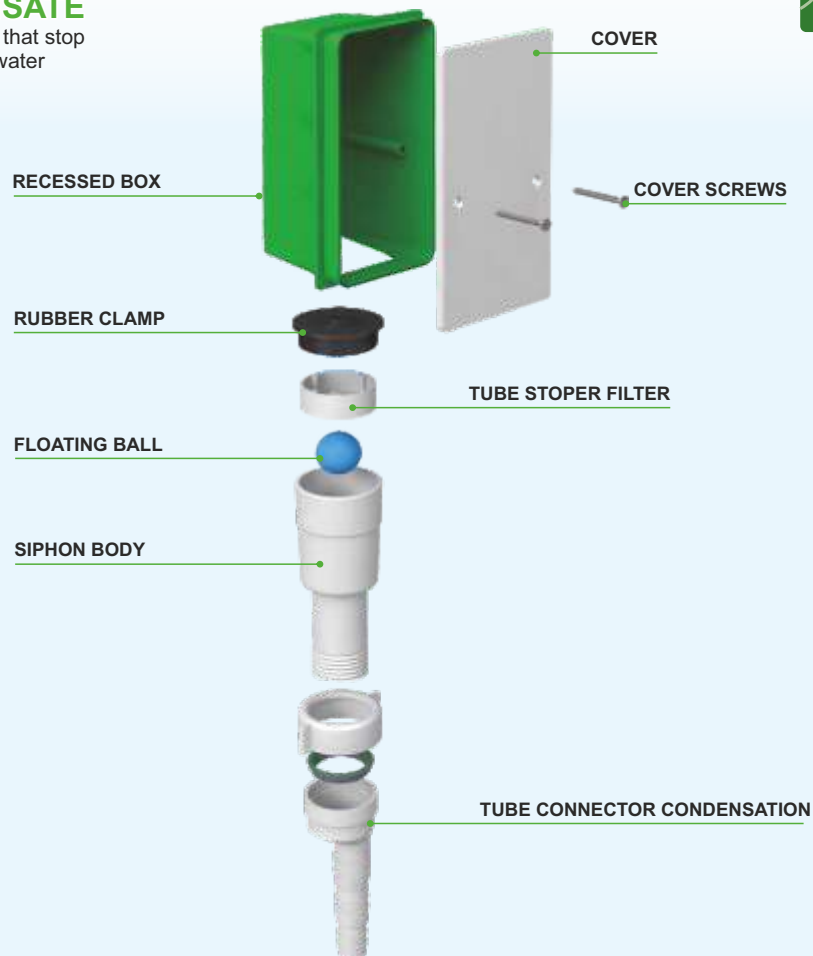

COPERNICO

DRY SIPHON FOR CONDENSATE

Dry wall siphon working with a gravity ball plug, that stop bad smells also without condensate discharge water

Box to install into the wall, the siphon can be removed completely for cleaning and service operations

"Copernico" condensating water dry siphon. Removable for cleaning

Application: For condensating water discharge systems

Material: polypropylene PP

Color: white / green

Code	Description	Carton	Pallet	Volume
7840EC32B0	Threaded outlet 1"	15	1050	0,029

"Copernico" condensating water dry siphon. Removable for cleaning

Application: For condensating water discharge systems

Material: polypropylene PP

Color: white / green

Code	Description	Carton	Pallet	Volume
7841EC32B0	With hose connection ø 16 - 18 - 20 mm	15	1050	0,029