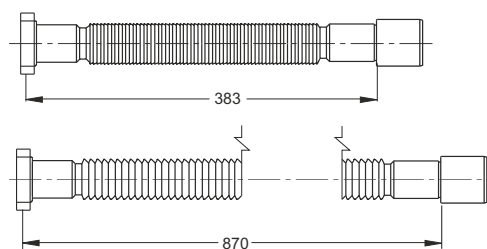

TEMPERATURE OF USE: - 30° C, + 90° C

ATTENTION: The thickness of these items does not allow the installation underground!

"MAGIKONE" flexible and extensible pipe with plastic nut. BI-POWER washers / single outlet

Application: For washbasins, bidets and kitchen sinks

Material: polypropylene PP

Color: white

Code	Description	Carton	Pallet	Volume
9326PP44B0	1" x ø 26 mm	100	3000	0,080
9332PP54B0	1"1/4 x ø 32 mm	100	3000	0,080
9340PP64B0	1"1/2 x ø 40 mm	100	2500	0,106
9334PP54B0	1"1/4 x ø 32/40 mm	125	3125	0,106
9345PP64B0	1"1/2 x ø 40/50 mm	140	2380	0,160