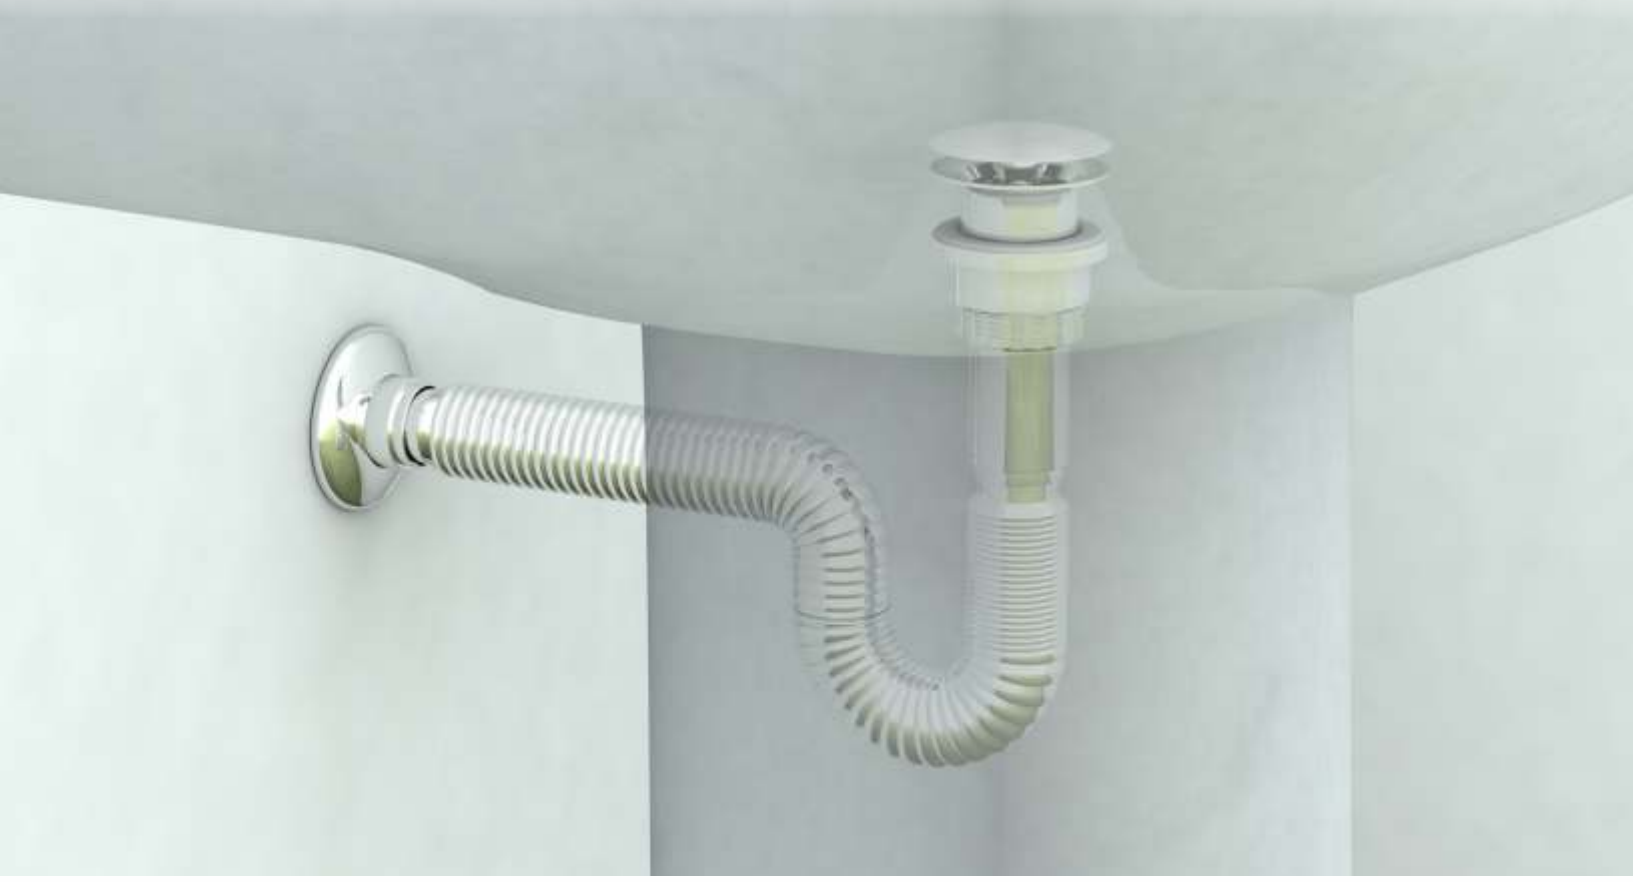

PROBLEM:

Damaged outlet pipe to replace

ANSWER:

MagikOne with taper rubber and to connect directly with lead pipe, without welding!

MagikOne CHROME-PLATED

9.8

MAGIKONE flexible and extensible pipe with light alloy threaded nut. BI-POWER washers / with rosette