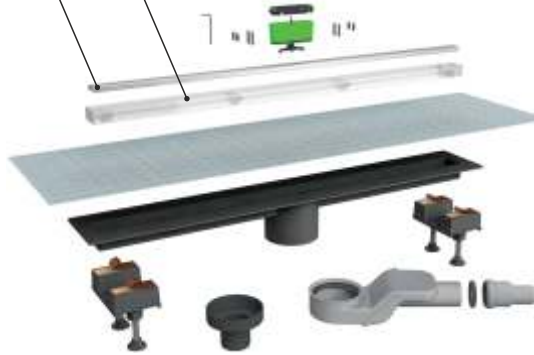

Application: For shower and floor drains

Material: Stainless steel AISI316 + PMMA

Color: satin / transparent

Tile adhesive

STAINLESS STEEL AISI316
PMMA TRANSPARENT

Code	Description	Carton	Pallet	Volume
6825KX20S	Central drain L 20 cm	1	84	0,009
6825KX30S	Central drain L 30 cm	1	84	0,009
6825KX40S	Central drain L 40 cm	1	84	0,009
6825KX50S	Central drain L 50 cm	1	84	0,010
6825KX60S	Central drain L 60 cm	1	60	0,010
6825KX70S	Central drain L 70 cm	1	60	0,010
6825KX80S	Central drain L 80 cm	1	60	0,010
6825KX90S	Central drain L 90 cm	1	60	0,013
6825KX100S	Central drain L 100 cm	1	60	0,013