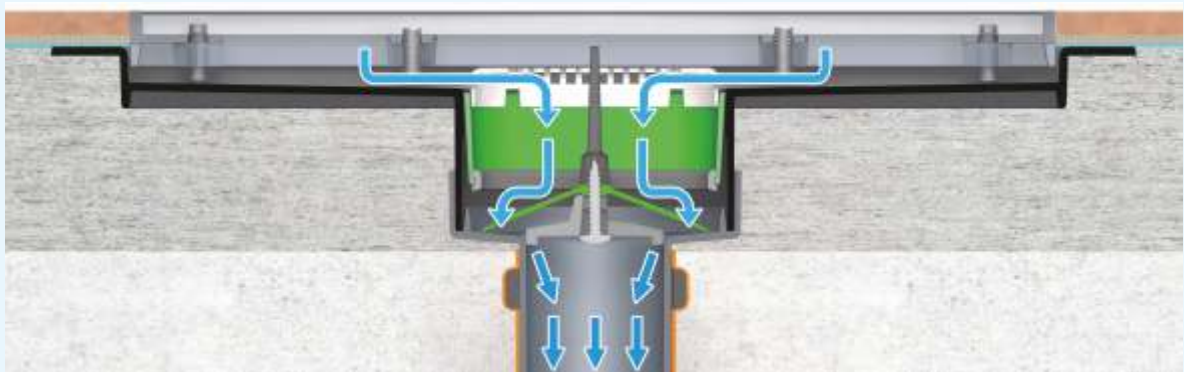

Non-return valve in open position, with water flow. The membrane of the valve has a really high sensibility that allows even the minimum water flow. In addition the discharge is higher compared to a traditional siphon, that is however subject to the phenomenon of water evaporation, and consequently to the passage of bad smells.