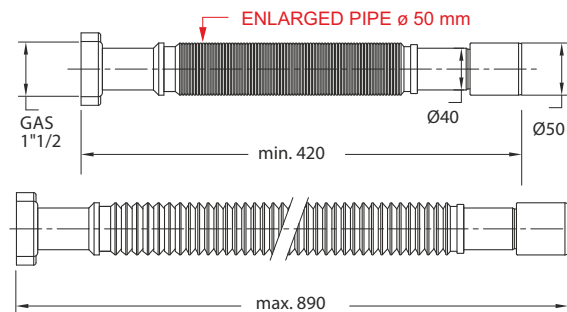

"GREAT-MAGIK" flexible and extensible pipe with plastic nut. With enlarged spiral pipe

Application: For washbasins, bidets and kitchen sinks

Material: polypropylene PP

Color: white

Code	Description	Carton	Pallet	Volume
9445PP64B0	1"1/2 x ø 40/50 mm	125	2125	0,160