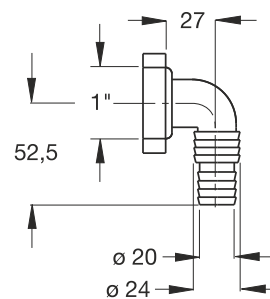

Bent connection nozzle Threaded nut 1"

Application: For washing machine or dishwasher

Material: polypropylene PP / ABS

Color: white / chrome-plated

3920CR44B7

3920EC44B0

Code	Description	Carton	Pallet	Volume
3920CR44B7	Chrome plated versione	25	3750	0,004
3920EC44B0	White version	25	3750	0,004