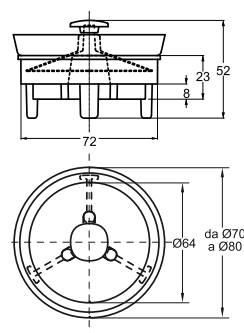

"MAGIK-GRID" universal stainless steel grate.

15 x 15 cm

Application: For pipes from Ø110 mm to Ø125 mm

Material: Stainless steel AISI 304 + PVC

Color: polished + black

Code	Description	Carton	Pallet	Volume
6630IX15S	With bolted design grid	15	1050	0,029
6631IX15S	With bolted design grid and anti-smell valve	15	1050	0,029
6640IX15S	With bolted clean-out cover	15	1050	0,029