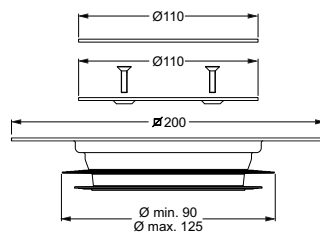

UNIVERSAL FLOOR GRID for multiple pipe diameters

ONE PIECE FITS ALL

from 4" pipes

upto 5" pipes

"MAGIK-GRID" universal stainless steel grate.

20 x 20 cm

Application: For pipes from Ø110 mm to Ø125 mm

Material: Stainless steel AISI 304 + PVC

Color: polished + black

Code	Description	Carton	Pallet	Volume
6630IX20S	With bolted design grid	15	600	0,057
6631IX20S	With bolted design grid and anti-smell valve	15	600	0,057
6640IX20S	With bolted clean-out cover	15	600	0,057

6631IX20S