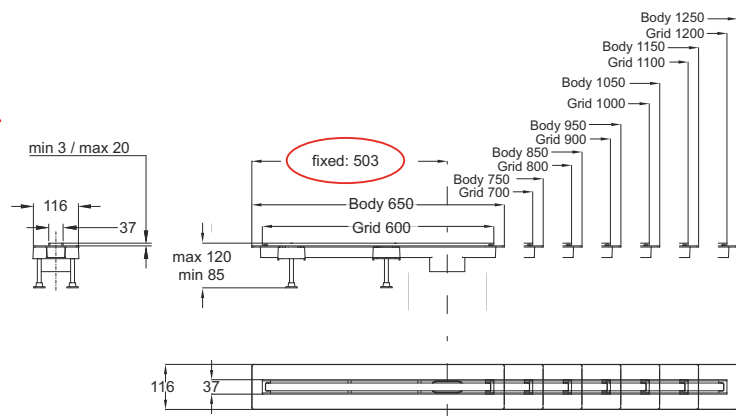

"CANALISSIMA" shower and floor channel.
"MIXAGE" adjustable tileable grid with ABS frame
and stainless steel AISI316 insert
Application: For shower and floor drains
Material: Stainless steel AISI316 + PMMA
Color: satin / transparent

Tile adhesive

Code	Description	Carton	Pallet	Volume
6825MX60S	Lateral drain L 60 cm	1	60	0,010
6825MX70S	Lateral drain L 70 cm	1	60	0,010
6825MX80S	Lateral drain L 80 cm	1	60	0,010
6825MX90S	Lateral drain L 90 cm	1	60	0,010
6825MX100S	Lateral drain L 100 cm	1	60	0,013
6825MX110S	Lateral drain L 110 cm	1	60	0,013
6825MX120S	Lateral drain L 120 cm	1	60	0,013