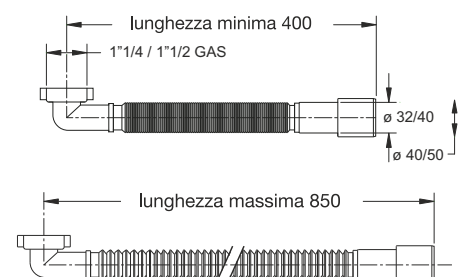

"MAGIKONE" flexible and extensible pipe with plastic nut. With 90° elbow

Application: For space-limited applications

Material: polypropylene PP

Color: white

Code	Description	Carton	Pallet	Volume
9374FM54B0	1"1/4 x ø 32/40 mm	100	2500	0,106
9370FM64B0	1"1/2 x ø 40/50 mm	125	2125	0,160