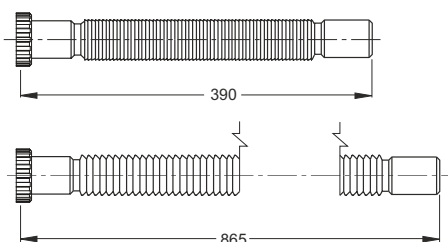

MagikOne

FLEXIBLE AND EXTENSIBLE...
KEEPS THE SHAPE!

TEMPERATURE OF USE: - 30° C, + 90° C

ATTENTION: The thickness of these items
does not allow the installation underground!

"MAGIKONE" flexible and extensible pipe with light
alloy threaded nutBI-POWER washers / single outlet

Application: For washbasins, bidets and kitchen sinks

Material: polypropylene PP + Light alloy

Color: white / metal

Code	Description	Carton	Pallet	Volume
93260T44B0	1" x ø 26 mm	100	3000	0,080
93320T44B0	1" x ø 32 mm	100	3000	0,080
93320T54B0	1"1/4 x ø 32 mm	100	3000	0,080
93400T64B0	1"1/2 x ø 40 mm	100	2500	0,106
93340T54B0	1"1/4 x ø 32/40 mm	100	2500	0,106
93450T64B0	1"1/2 x ø 40/50 mm	150	2550	0,160