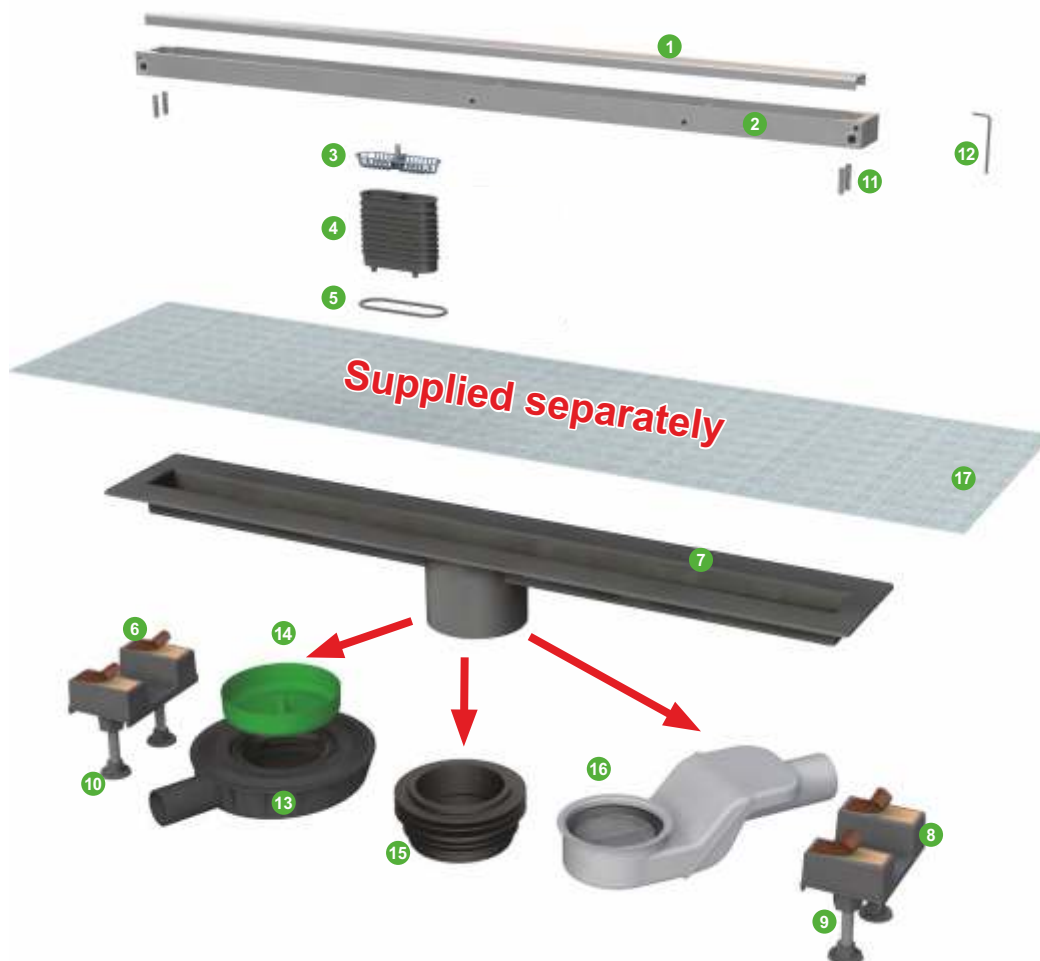

LEGEND:

1. 1 Metal cover
2. 2 Metal frame
3. 3 Filter
4. 4 Fishing device
5. 5 O-ring for fishing device
6. 6 Double sided adhesive
7. 7 Body of the floor conduit
8. 8 Stabilizing bases
9. 9 Screws to regulate the waste
10. 10 Supports
11. 11 Screws for micrometric regulation
12. 12 Allen key
13. 13 Siphon Mini-Drain
14. 14 Low bowl, water column: 30 mm
15. 15 Gommone
16. 16 Siphon Sogliola
17. 17 Waterproofing sheet