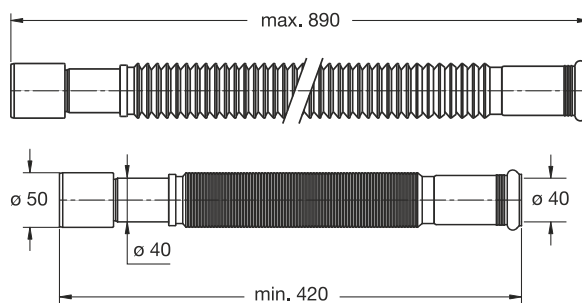

Code	Description	Carton	Pallet	Volume
9380FM50B0	ø 40 mm x ø 40/50 mm	50	1500	0,080