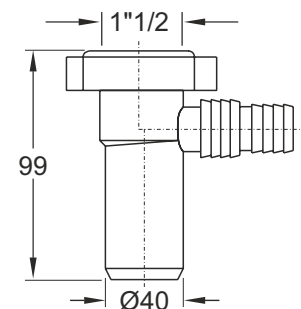

1822AR64B0

Flanged universal auxiliary connection Flat washer

Application: to connect to the siphon

Material: polypropylene PP

Color: white

Code	Description	Carton	Pallet	Volume
1825AR54B0	F 1"1/4 x M 1"1/4	50	3500	0,029
1825AR64B0	F 1"1/2 x M 1"1/2	50	3500	0,029