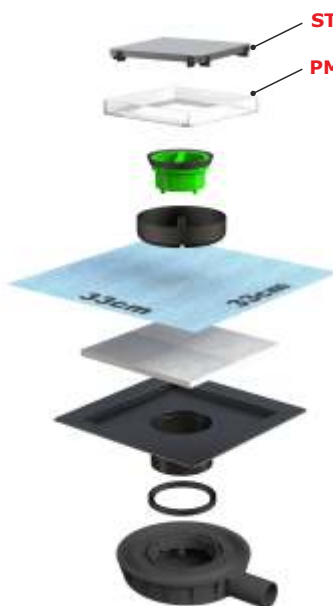

STAINLESS STEEL AISI316

PMMA TRANSPARENT