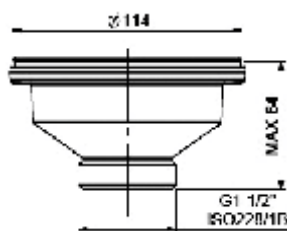

1973AL64B0