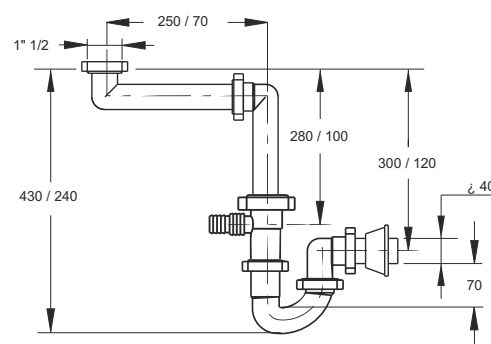

SPACE

SOLUZIONE TRADIZIONALE

SOLUZIONE SPACE

"Space 1B" space saver trap for kitchenwaste
connection 1"1/2, outlet \varnothing 40 mm

Application: For single bowl kitchen sinks

Material: polypropylene PP

Color: white