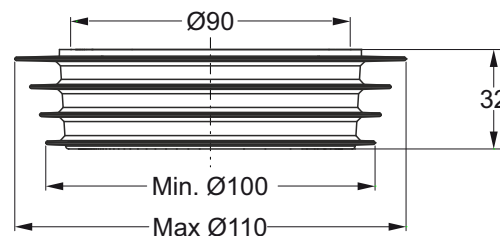

"GOMMONE" universal soft washer

Application: For Bonomini items

Material: TPE

Color: black

Code	Description	Carton	Pallet	Volume
GU3926	Hole $\varnothing$ 90 mm, outlet $\varnothing$ 100/110 mm	1	N.A.	N.A.