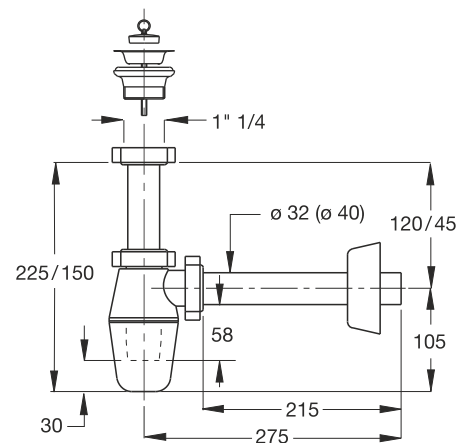

Code	Description	Carton	Pallet	Volume
2634WL32B0	1"1/4 x $\varnothing$ 32x230 mm	50	1000	0,131
2634WL40B0	1"1/4 x $\varnothing$ 40x230 mm	50	1000	0,131

"TEDESCO" washbasin bottle odour trap.

BI-POWER washers

Application: For washbasin

Material: polypropylene PP

Color: white