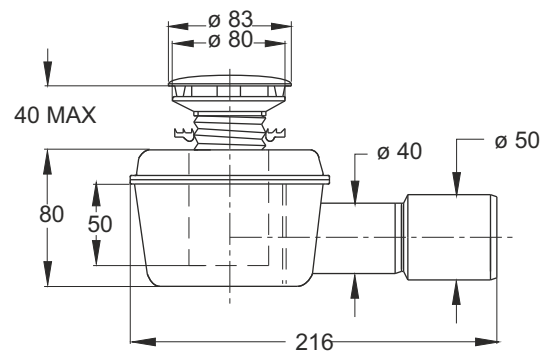

Code	Description	Carton	Pallet	Volume
5484CR80B9	Outlet $\varnothing$ 40-50 mm to weld or to insert	25	750	0,080

"SPLASH" flanged odour trap for shower

Flanged waste $\varnothing$ 80 mm, chrome-plated cover

Application: For shower plates with hole $\varnothing$ 60 mm

Material: polypropylene PP + ABS

Color: white / chrome-plated