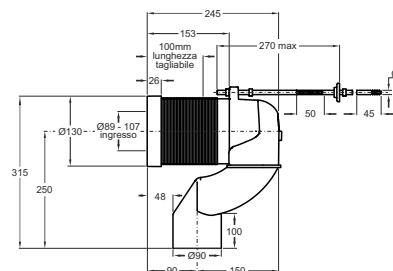

8531PP90C0	Outlet \varnothing 90 mm, with hanger	2	140	0,030
------------	---	---	-----	-------

"Civitas" WC 90° connection to the floor. With rubber joint

Application: For hanged WC

Material: polypropylene PP + TPE