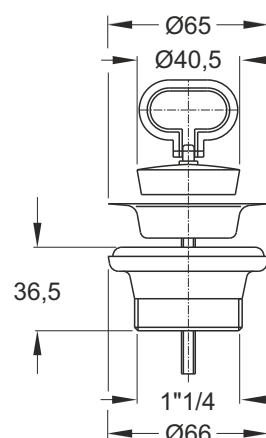

Drain valve Stainless steel flange 18/10 $\varnothing$ 65 mm,
65 mm long bolt

Application: For washbasin

Material: Stainless steel + polypropylene PP

Color: metal

Code	Description	Carton	Pallet	Volume
2024MG54B0	$\varnothing$ 40,5 mm and plug with handle	50	3500	0,029