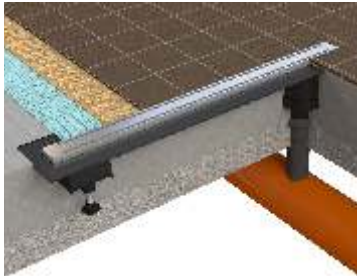

EASY TO INSTALL

VERTICALE OUTLET for CANALISSIMA

Vertical reducer for "CANALISSIMA". To connect the shower channel to vertical drain pipes

Application: for "CANALISSIMA"

Material: ABS

Color: black

Code	Description	Carton	Pallet	Volume
6990AB50B2	Outlet \varnothing 50 mm, H 69 mm	N.A.	N.A.	N.A.