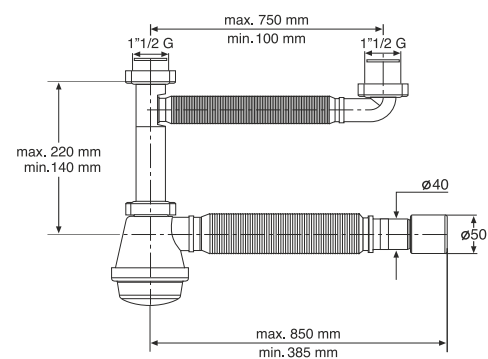

Code	Description	Carton	Pallet	Volume
1031EX45B0	"FIASCA" version, single	25	625	0,106

Code	Description	Carton	Pallet	Volume
1032EX45B0	"FIASCA" version, double	25	500	0,131