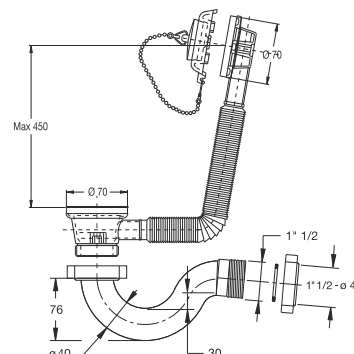

"EXTENSINA" bath tub drain with traditional plug with chainPlug $\varnothing$ 45,5 mm, chain length 45 cm

Application: For bath tub

Material: polypropylene PP + Stainless steel 18/8

Color: white

Code	Description	Conf.	Pallet	Volume
4149EX64B0	Odour trap with threaded outlet $\varnothing$ 40 mm	20	240	0,044