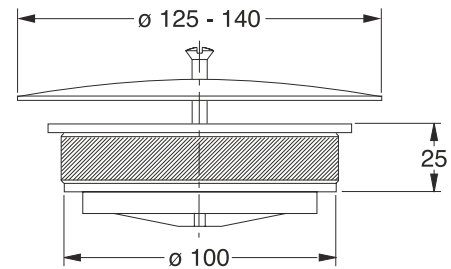

Code	Description	Carton	Pallet	Volume
6940PE13B9	Plug $\varnothing$ 90 mm, Steel cover $\varnothing$ 125 mm	50	2400	0,048
6950PE13B2	Plug $\varnothing$ 100 mm, Steel cover $\varnothing$ 125 mm	50	2400	0,048
6950PE15B2	Plug $\varnothing$ 100 mm, Steel cover $\varnothing$ 140 mm	50	2400	0,048

Expander grid for floor gullies

Application: Floor gullies sealing

Material: polypropylene PP + stainless steel

Color: green / metal