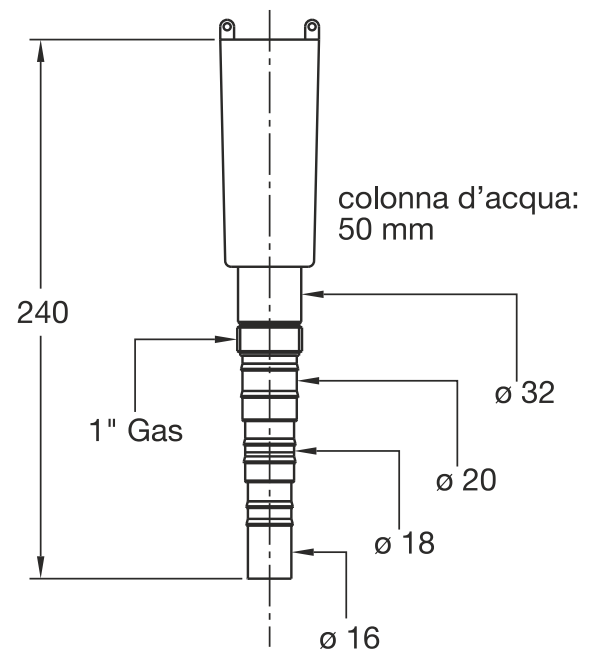

WALLTRAP

READY FOR ANY TYPE
OF CONNECTION

"Walltrap" condensating water odour trap

Application: For condensating water discharge systems

Material: polypropylene PP

Color: white

Code	Description	Carton	Pallet	Volume
7830UN32B0	Universal version: concealed in-wall or at sight	25	1750	0,029