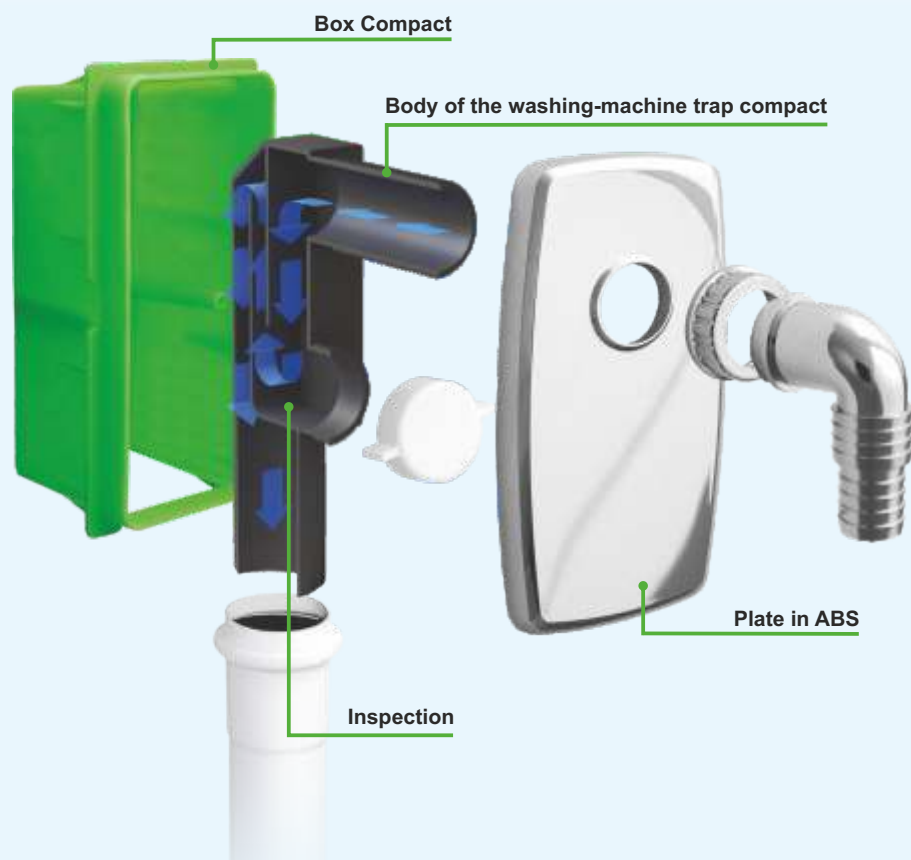

COMPACT

SIPHON-SYSTEM FOR WASHING-MACHINE

25
ANNI YEARS
GARANZIA
GUARANTEE