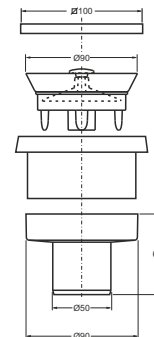

Code	Description	Carton	Pallet	Volume
6293IX10S7	Vertical outlet $\varnothing$ 50 mm, 10 x 10 cm grid	20	340	0,160