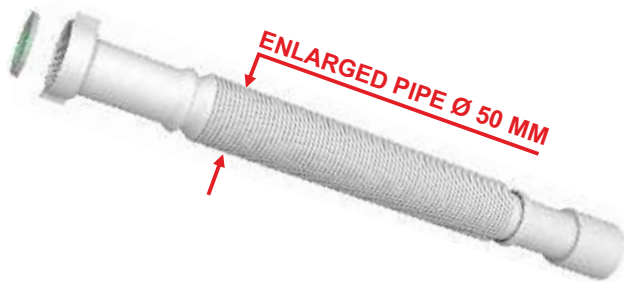

"GREAT-MAGIK" flexible and extensible pipe with plastic nut. With enlarged spiral pipe

Application: For washbasins, bidets and kitchen sinks

Material: polypropylene PP

Color: white

Code	Description	Carton	Pallet	Volume
9445PP64B0	1"1/2 x ø 40/50 mm	125	2125	0,160