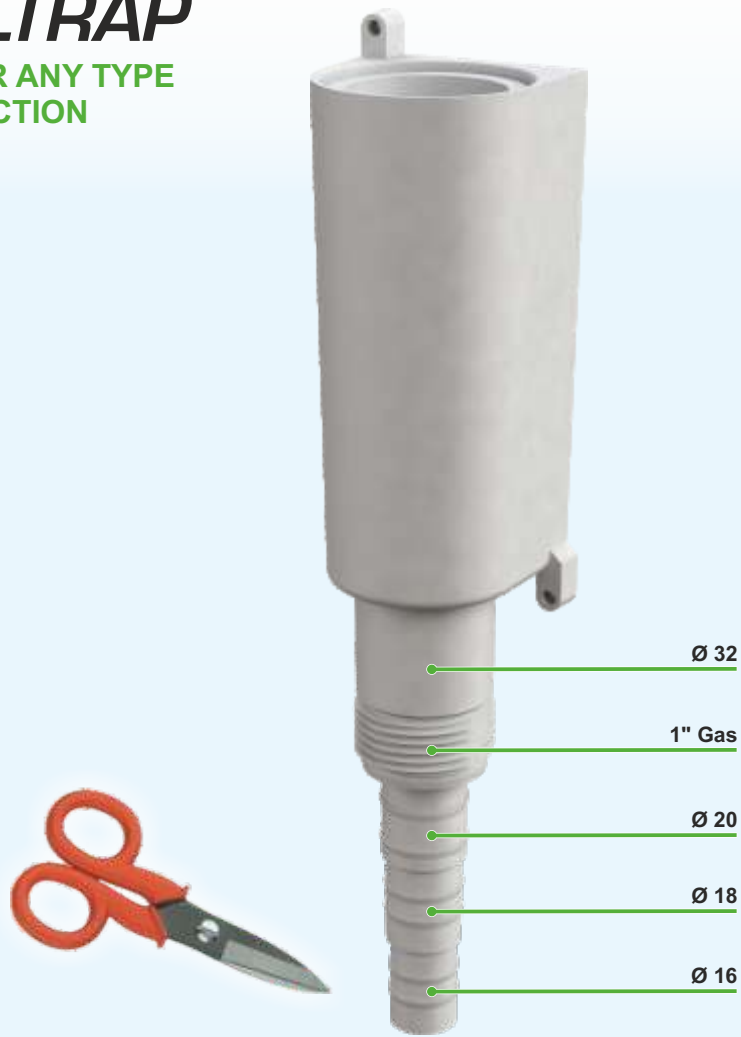

Material: polypropylene PP

Color: white / green

Code	Description	Carton	Pallet	Volume
7841EC32B0	With hose connection ø 16 - 18 - 20 mm	15	1050	0,029

WALLTRAP

READY FOR ANY TYPE
OF CONNECTION

"Walltrap" condensating water odour trap