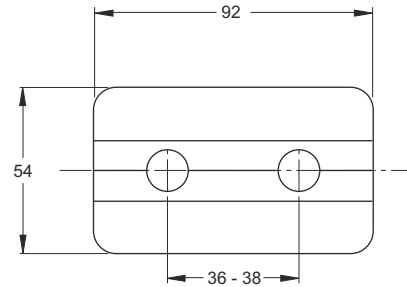

"DUPLO" opening rosette Twin openings

Application: For radiators

Material: polypropylene PP

Color: white

Code	Description	Carton	Pallet	Volume
9911PP36B0	ø 8 mm - 16 mm	50	35000	0,004

"EXPORT" opening rosette for radiators, with snap closing. Universal

Application: For radiators

Material: polypropylene PP

Color: white