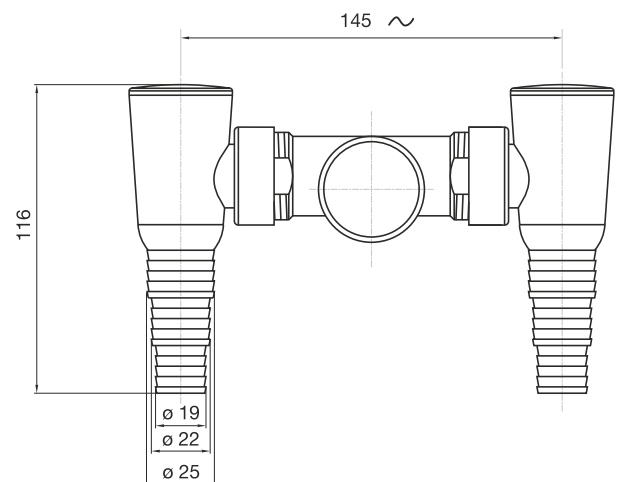

"DOUBLE GO" double outlet connection for washing-machine or dishwasher. Threaded outlet 1"

Application: For washing machine or dishwasher

Material: ABS

Color: white

Code	Description	Carton	Pallet	Volume
3590GZ24B0	White version	25	1750	0,029