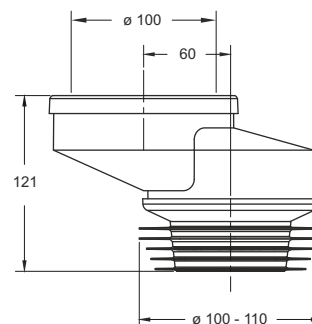

Code	Description	Carton	Pallet	Volume
8429LX10C0	60 mm Offset	20	600	0,080