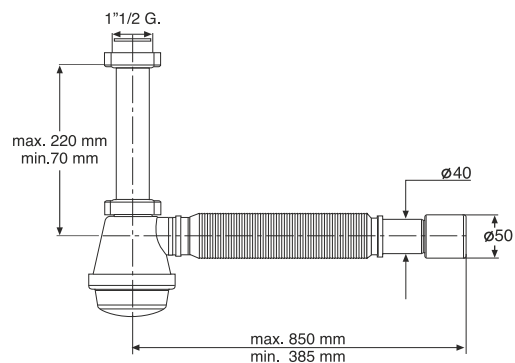

"FLEXYBON" flexible kitchen sink siphonwaste
connection 1"1/2, outlet $\varnothing$ 40/50 mm

Application: For single bowl kitchen sinks

Material: polypropylene PP

Color: white