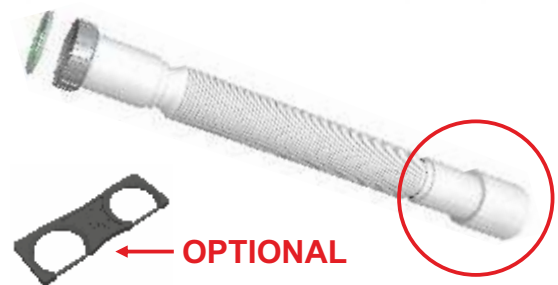

MagikOne

FLEXIBLE AND EXTENSIBLE...
KEEPS THE SHAPE!

TEMPERATURE OF USE: - 30° C, + 90° C

ATTENTION: The thickness of these items
does not allow the installation underground!

"MAGIKONE" flexible and extensible pipe with light
alloy threaded nutBI-POWER washers / single outlet

Application: For washbasins, bidets and kitchen sinks

Material: polypropylene PP + Light alloy

Color: white / metal

Code	Description	Carton	Pallet	Volume
93260T44B0	1" x ø 26 mm	100	3000	0,080
93320T44B0	1" x ø 32 mm	100	3000	0,080
93320T54B0	1"1/4 x ø 32 mm	100	3000	0,080
93400T64B0	1"1/2 x ø 40 mm	100	2500	0,106
93340T54B0	1"1/4 x ø 32/40 mm	100	2500	0,106
93450T64B0	1"1/2 x ø 40/50 mm	150	2550	0,160