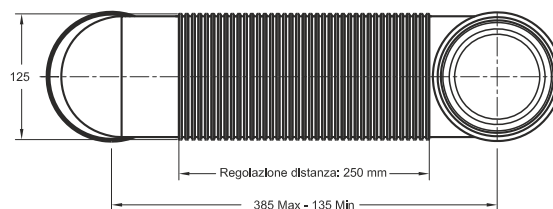

Code	Description	Carton	Pallet	Volume
8620IX10B0	IN $\varnothing$ 90/110 mm - OUT $\varnothing$ 100/110 mm	12	300	0,106