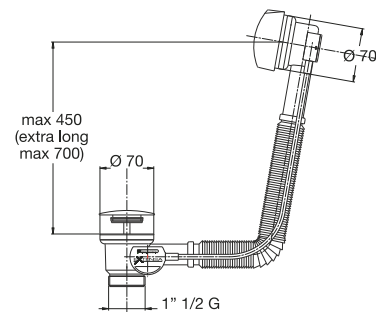

PLUG AND HANDLE IN CHROMIUM-PLATED BRASS!

"EXTENSA" pop-up bath tub drainOutlet 1"1/2,

Flexible welded overflow

Application: For bath tub

Material: polypropylene PP + brass

Color: white / chrome-plated

Code	Description	Conf.	Pallet	Volume
4020OT50K7	Handle and plug in chrome-plated brass	20	500	0,106