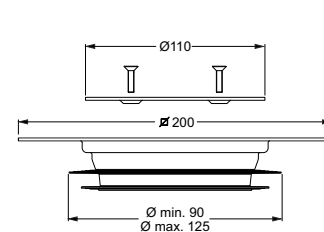

UNIVERSAL FLOOR GRID for multiple pipe diameters

ONE PIECE FITS ALL

from 4" pipes

upto 5" pipes

"MAGIK-GRID" universal stainless steel grate.

20 x 20 cm

Application: For pipes from Ø110 mm to Ø125 mm

Material: Stainless steel AISI 304 + PVC

Color: polished + black

Code	Description	Carton	Pallet	Volume
6630IX20S	With bolted design grid	15	600	0,057
6631IX20S	With bolted design grid and anti-smell valve	15	600	0,057
6640IX20S	With bolted clean-out cover	15	600	0,057

6640IX20S