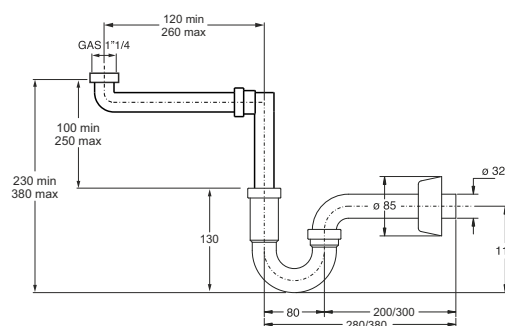

MONSTER TUBULAR pipe odour trap for wash basin.

Waste connection 1"1/4, outlet pipe $\varnothing$ 32x300 mm

Application: For washbasin

Material: polypropylene PP

Color: white

Pipe odour trap with flexible arm

BI-POWER washers

Application: For washbasin

Material: polypropylene PP

Color: white

Code	Description	Carton	Pallet	Volume
2710SP30B0	Space-saver version	25	200	0,080

Code	Description	Carton	Pallet	Volume
2720PP20B0	Version without waste	25	750	0,080