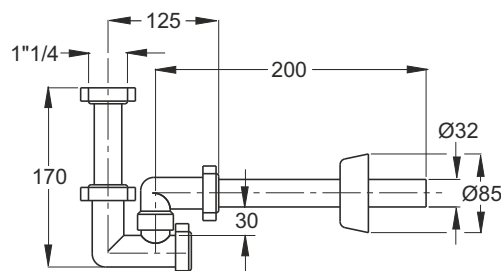

Code	Description	Carton	Pallet	Volume
2314CP32B0	Waste connection 1"1/4 outlet ø 32x230 mm	50	625	0,106