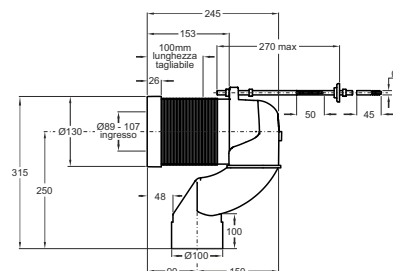

"Civitas" curva a P per collegamento dei vasi al pavimento. Guarnizione in gomma vulcanizzata

Applicazione: Per vasi WC sospesi

Materiale: polipropilene PP + TPE

Colore: bianco / nero

Code	Description	Carton	Pallet	Volume
8530UN90C0	Universal outlet $\varnothing$ 90-110 mm	2	140	0,030

8531UN90C0	Universal outlet $\varnothing$ 90-110 mm, with hanger	2	140	0,030

"Civitas" WC 90° connection to the floor. With rubber joint

Application: For hanged WC

Material: polypropylene PP + TPE

Color: white / black

Code	Description	Carton	Pallet	Volume
8530PP90C0	Outlet $\varnothing$ 90 mm	2	140	0,030

8531PP90C0	Outlet $\varnothing$ 90 mm, with hanger	2	140	0,030

"Civitas" WC 90° connection to the floor. With rubber joint

Application: For hanged WC

Material: polypropylene PP + TPE

Color: white / black

Code	Description	Carton	Pallet	Volume
8530PP10C0	Outlet $\varnothing$ 100 mm	2	140	0,030

8531PP10C0	Outlet $\varnothing$ 100 mm, with hanger	2	140	0,030

"Civitas" WC 90° connection to the floor. With rubber joint

Application: For hanged WC

Material: polypropylene PP + TPE

Color: white / black

Code	Description	Carton	Pallet	Volume
8530PP11C0	Outlet $\varnothing$ 110 mm	2	140	0,030

8531PP11C0	Outlet $\varnothing$ 110 mm, with hanger	2	140	0,030