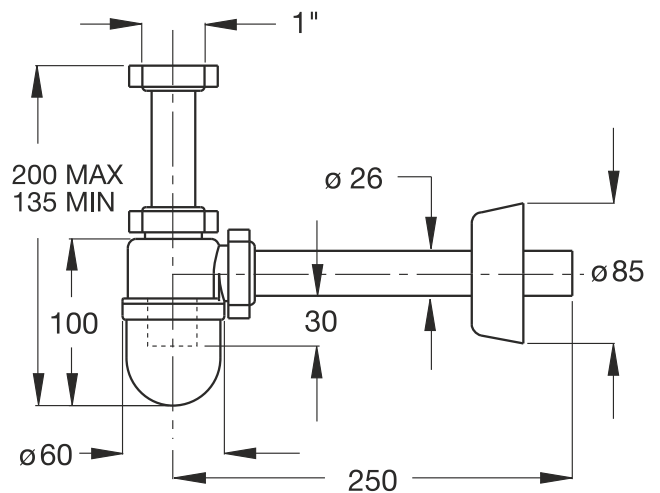

Code	Description	Carton	Pallet	Volume
2410CP26B0	Waste connection 1", plastic outlet pipe $\varnothing$ 26x230 mm	50	1500	0,080