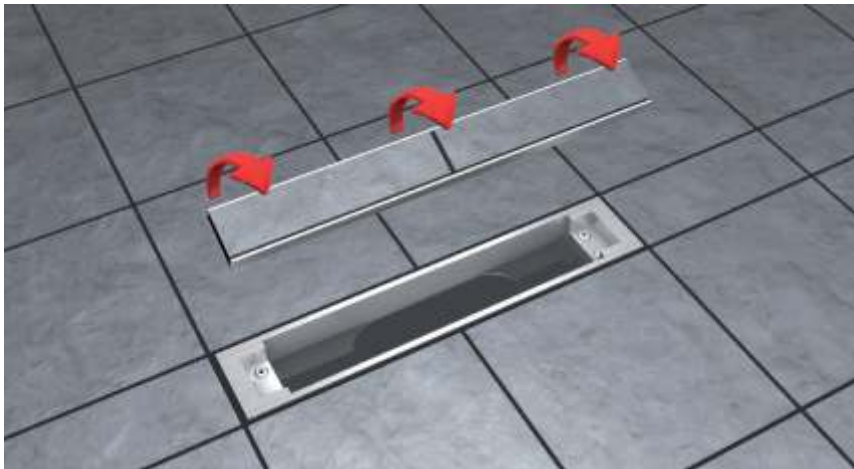

Rotating the Double Face grid side to change the aesthetic effect.