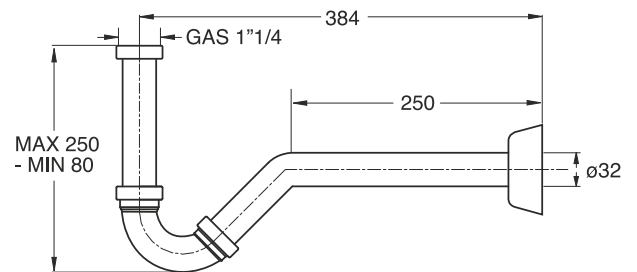

"TORINO" pipe odour trap for bidetWaste
connection 1"1/4, outlet pipe $\varnothing$ 32x250 mm

Application: For bidet

Material: ABS + brass

Color: Chromed plated

Code	Description	Carton	Pallet	Volume
02600T32K7	Threaded nut to be connected with the waste in chrome-plated brass	25	100	0,106