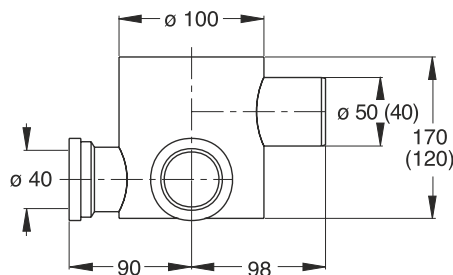

FLOOR TRAPS

Trapped 4 ways PP floor gully made of 1st choice material. 4 ways: one outlet and 3 flanged inlets with sealing o-rings

Application: For central floor siphoning

Material: polypropylene PP

Color: grey

Code	Description	Carton	Pallet	Volume
6560PP17C2	Tall H 170 mm, outlet $\varnothing$ 50 mm	25	500	0,131
6560RD17C2	Tall H 170 mm, outlet $\varnothing$ 40 mm	25	500	0,131
6560PP12C2	Short H 120 mm, outlet $\varnothing$ 50 mm	50	850	0,160
6560RD12C2	Short H 120 mm, outlet $\varnothing$ 40 mm	50	850	0,160