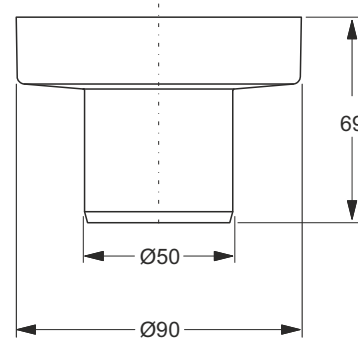

EASY TO INSTALL

VERTICALE OUTLET for CANALISSIMA

Vertical reducer for "CANALISSIMA". To connect the shower channel to vertical drain pipes

Application: for "CANALISSIMA"

Material: ABS

Color: black

Code	Description	Carton	Pallet	Volume
6990AB50B2	Outlet \varnothing 50 mm, H 69 mm	N.A.	N.A.	N.A.