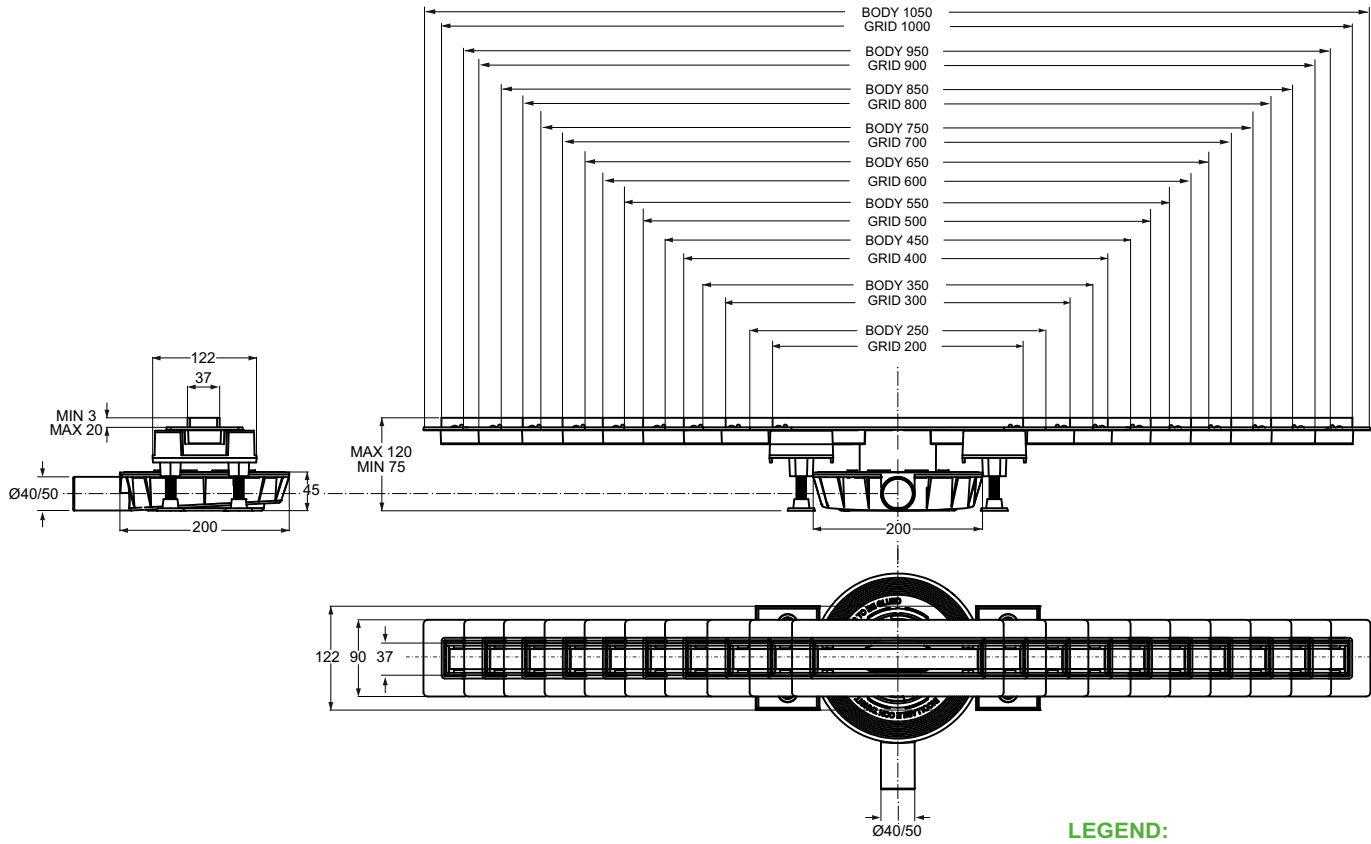

LEGEND:

1. 1 Metal cover
2. 2 Metal frame
3. 3 Filter
4. 4 Fishing device
5. 5 O-ring for fishing device
6. 6 Double sided adhesive
7. 7 Body of the floor conduit
8. 8 Stabilizing bases
9. 9 Screws to regulate the waste
10. 10 Supports
11. 11 Screws for micrometric regulation
12. 12 Allen key
13. 13 Siphon Mini-Drain
14. 14 Low bowl, water column: 30 mm
15. 15 Gommone
16. 16 Siphon Sogliola
17. 17 Waterproofing sheet

Supplied separately