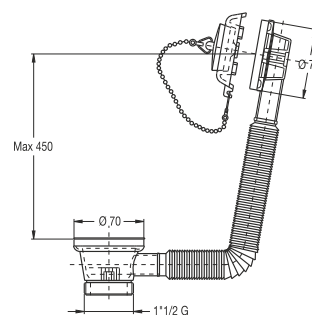

"EXTENSINA" bath tub drain with traditional plug with chainPlug \varnothing 45,5 mm, chain length 45 cm

Application: For bath tub

Material: polypropylene PP + Stainless steel 18/8

Color: white

Code	Description	Conf.	Pallet	Volume
4140EX64B0	Without odour trap	20	420	0,039