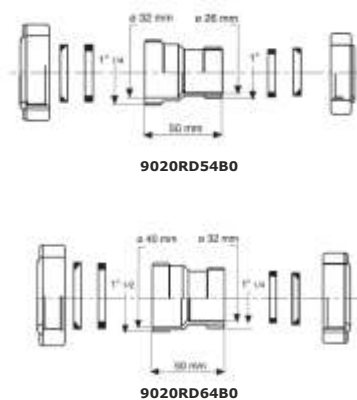

"PASSEPARTOUT" Female-Female reduction

Application: To connect pipes together

Material: polypropylene PP

Color: white

Code	Description	Carton	Pallet	Volume
9020RD54B0	F \varnothing 32 mm x F \varnothing 26 mm	50	3500	0,029
9020RD64B0	F \varnothing 40 mm x F \varnothing 32 mm	50	3500	0,029