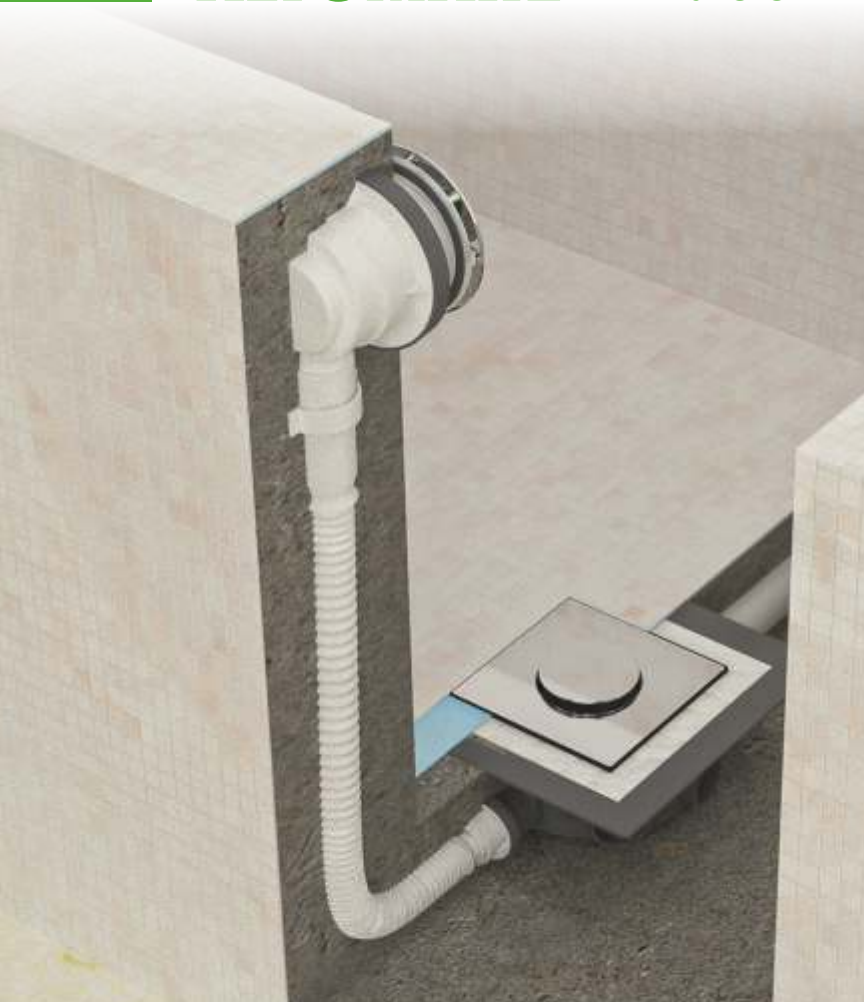

"VERTIGO" floor drain with vertical outlet. Dry odour trap version (NRV)

Application: For indoor applications with thin slabs

Material: ABS + stainless steel

Color: grey / metal

Code	Description	Carton	Pallet	Volume
6293IX15S7	Vertical outlet \varnothing 50 mm, 15 x 15 cm grid	20	340	0,160