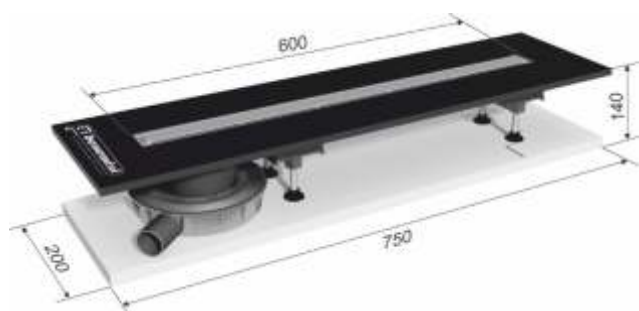

Exhibitor for tub columns

Material: ABS

Color: grey

Code	Description
ESP-300S	Exhibitor for tub columns

N.B.: Exhibitors are provided without the products shown in the picture

Exhibitor for CANALISSIMA

Material: plexiglass

Color: white / black

Code	Description
ESP-3855	Exhibitor for CANALISSIMA

Exhibitor for washing machine siphons

Material: ABS

Color: grey

Code	Description
ESP-2572S	Exhibitor for washing machine siphons
ESP-2571S	Exhibitor for washing machine siphons

N.B.: Exhibitors are provided without the products shown in the picture

Exhibitor for MICRA

Material: printed cardboard

Code	Description
ESP-0593	Exhibitor for MICRA