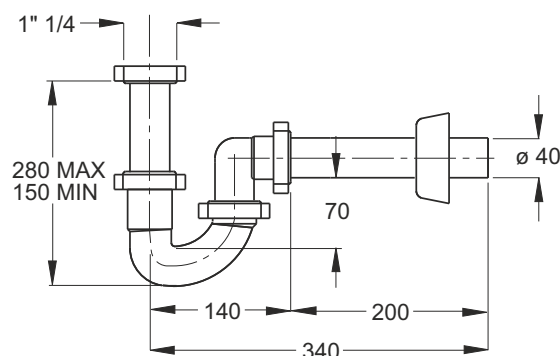

Code	Description	Carton	Pallet	Volume
1491CP40B0	Valve connection 1"1/4	25	750	0,080