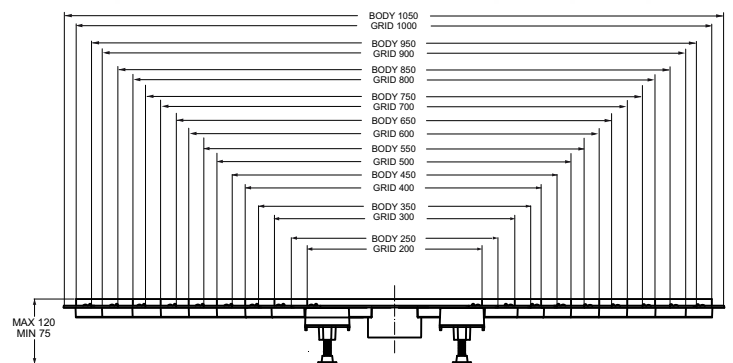

Code	Description	Carton	Pallet	Volume
6895AL20S	Central drain L 20 cm	1	84	0,009
6895AL30S	Central drain L 30 cm	1	84	0,009
6895AL40S	Central drain L 40 cm	1	84	0,009
6895AL50S	Central drain L 50 cm	1	84	0,009
6895AL60S	Central drain L 60 cm	1	60	0,010
6895AL70S	Central drain L 70 cm	1	60	0,010
6895AL80S	Central drain L 80 cm	1	60	0,010
6895AL90S	Central drain L 90 cm	1	60	0,010
6895AL100S	Central drain L 100 cm	1	60	0,013