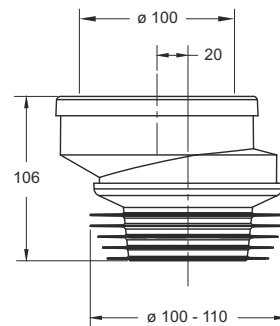

Code	Description	Carton	Pallet	Volume
8426LX10C0	20 mm Offset	25	750	0,080

"BI-POWER" double-injected WC coupling
IN $\varnothing$ 100/110 mm - OUT $\varnothing$ 100/110 mm.

Application: For floor mounted WC

Material: polypropylene PP + TPE

Color: white / yellow