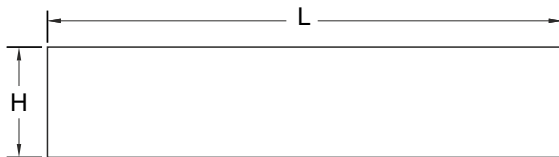

Waterproofing adhesive sheet. In coil

Application: To waterproof the slab

Material: Woven-non-woven

Color: grey

* Exclusively laying in a horizontal position

Code	H	L
6822AD2033C	33 cm	3000 cm
6822AD5010C	10 cm	500 cm