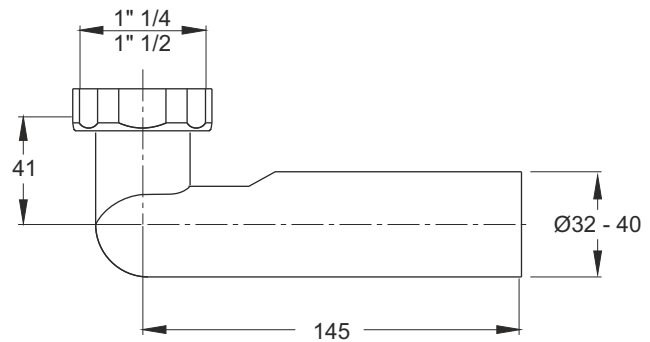

Weldable straight joint. Raw brass threaded nut

Application: To be connected with the threaded waste

Material: PEHD + brass

Color: black / raw

Code	Description	Carton	Pallet	Volume
63400T54B9	1"1/4 x ø 40 mm	100	400	0,057
63400T64B9	1"1/2 x ø 40 mm	100	400	0,080