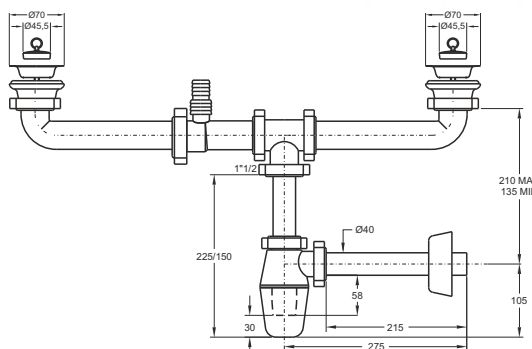

"TEDESCO" bottle odour trap. Threaded nut 1"1/2 , plastic outlet pipe $\varnothing 40$ X 230 mm

Application: For double bowl kitchen sinks

Material: polypropylene PP + stainless steel

Color: white

Code	Description	Carton	Pallet	Volume
1289AL40B0	Valves with stainless steel grid $\varnothing 70/45,5$ mm with plug with ring, with waste water connection	21	420	0,131