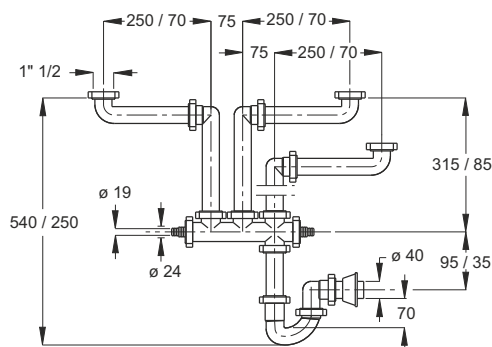

Code	Description	Carton	Pallet	Volume
1530CP40B0	Triple inlet, 2 waste water connectors	15	255	0,160