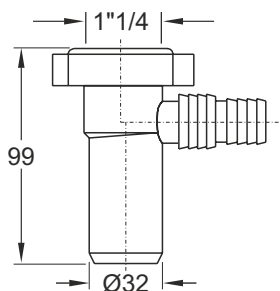

Universal auxiliary connection Conical washer

Application: to connect to the siphon

Material: polypropylene PP

Color: white

Code	Description	Carton	Pallet	Volume
1822AR54B0	1"1/4 x Ø 32 mm	50	3500	0,029
1822AR64B0	1"1/2 x Ø 40 mm	50	3500	0,029

1822AR54B0