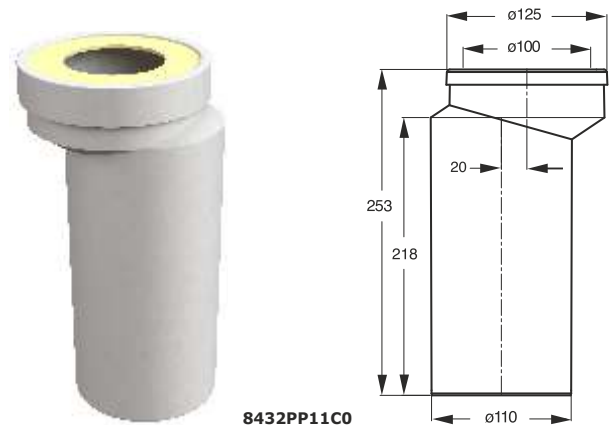

8432PP11C0

Solid WC connection

Application: For WC

Material: PVC

Color: white