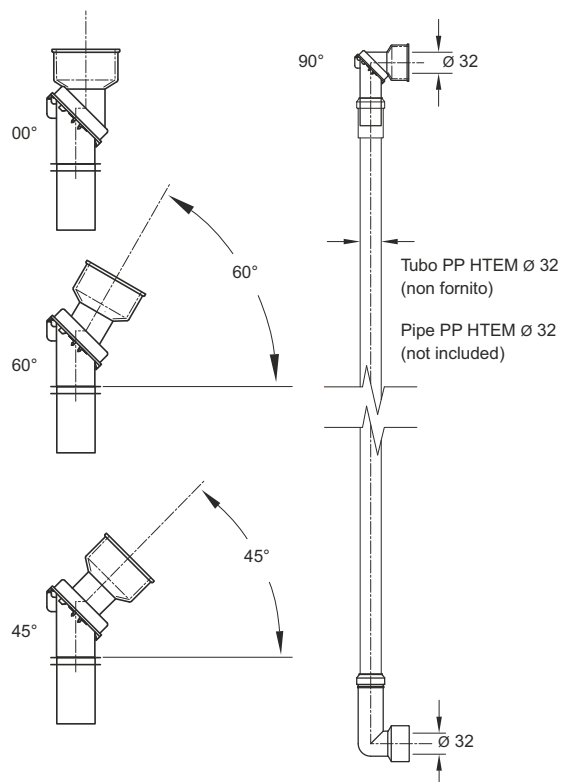

Code	Description	Carton	Pallet	Volume
8850KT32B2	ø 32 mm	25	1200	0,048