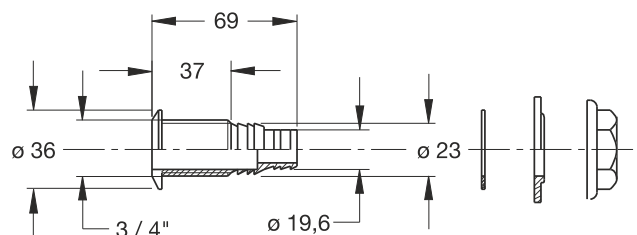

Code	Description	Carton	Pallet	Volume
3970EC34B0	Nut 3/4"	25	3750	0,004