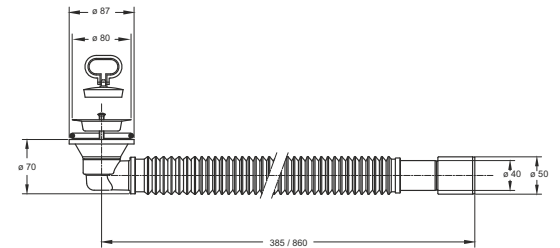

Code	Description	Carton	Pallet	Volume
5941MG80B0	Straight outlet $\varnothing$ 40-50 mm	65	1300	0,131

Piletta simplex 1"1/2 per piatti in lamiera di acciaio.

Applicazione: per piatti doccia con foro $\varnothing$ 50 mm

Material: polypropylene PP + Stainless steel

Color: white / polished