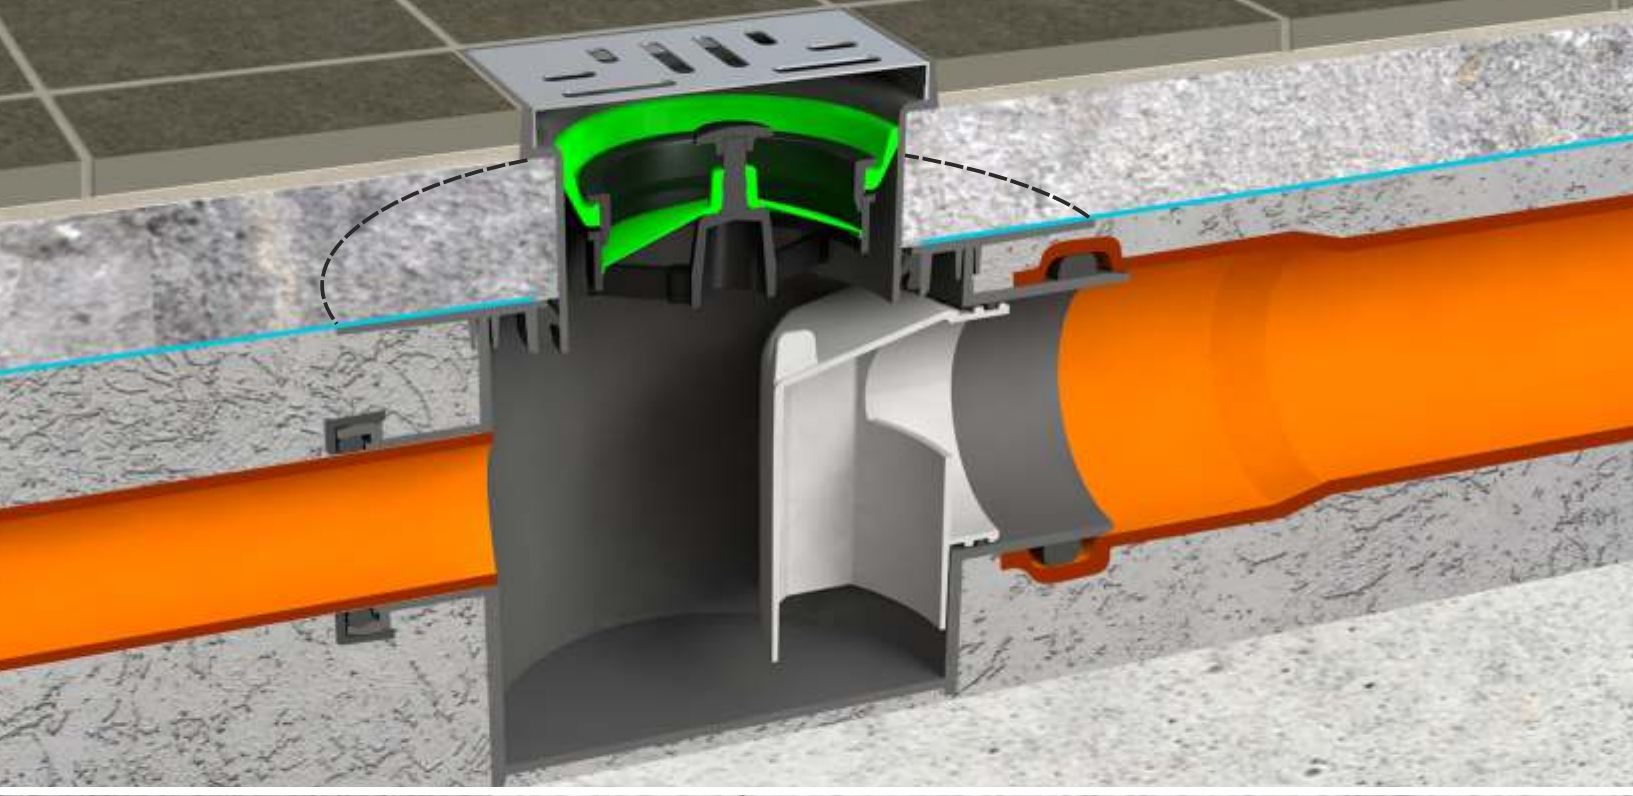

"HELLAS" multiple inlets floor gully, inlet flanges with sealing o-ring for push-fit connection. With anti-return valve and stainless steel grid 10x 10 cm

Application: For central floor siphoning

Material: ABS

Color: black