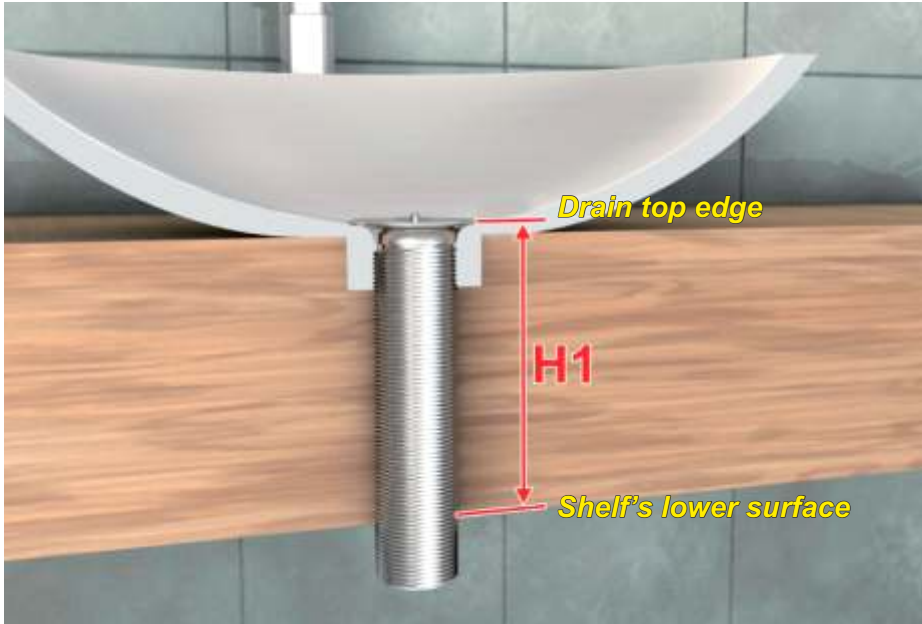

Determine the extent of the total thickness between the upper edge of the drain and the lower surface of the shelf. Mark the measurement H1.