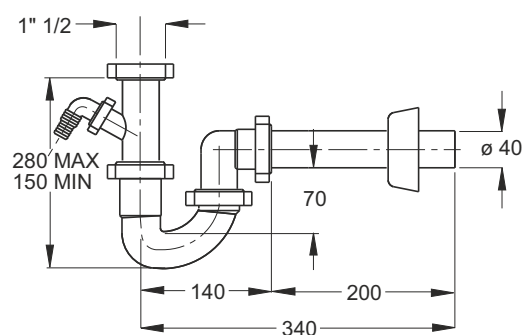

"MAGNUM" pipe odour trap for kitchen sinks.

Outlet pipe $\varnothing 40 \times 230$ mm

Application: For single bowl kitchen sinks

Material: polypropylene PP

Color: white

Code	Description	Carton	Pallet	Volume
1490KP40B0	With waste water connection	25	750	0,080