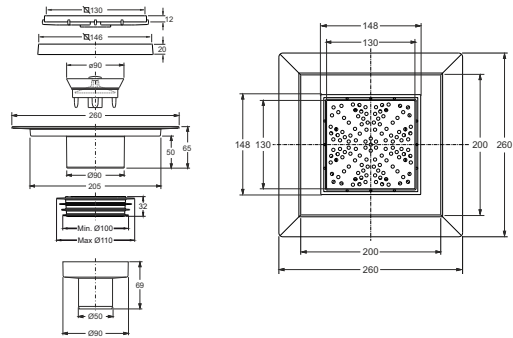

Application: For indoor applications with thin slabs

Material: ABS

Color: transparent

**PMMA
TRANSPARENT**

Code	Description	Carton	Pallet	Volume
6292TR15S2	Vertical outlet \varnothing 50 mm, 15 x 15 cm PMMA grid	8	136	0,160