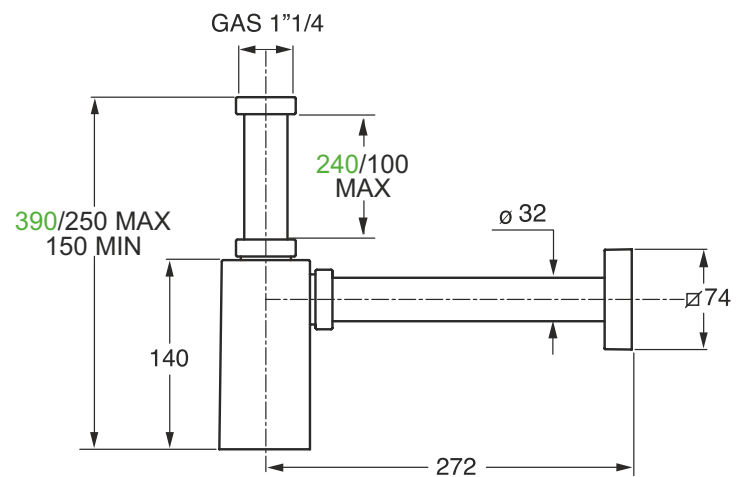

"PI-QUADRO" Square minimal design bodyWaste connection 1"1/4, outlet pipe \varnothing 32x250 mm

Application: For washbasin

Material: ABS + brass

Color: Chromed plated

Code	Description	Carton	Pallet	Volume
0510PR25K7 Professional	Threaded nut to be connected with the waste in chrome-plated brass, connecting pipe 250 mm long	25	800	0,063
0510OT25K7	Threaded nut to be connected with the waste in chrome-plated brass, connecting pipe 120 mm long	25	675	0,106