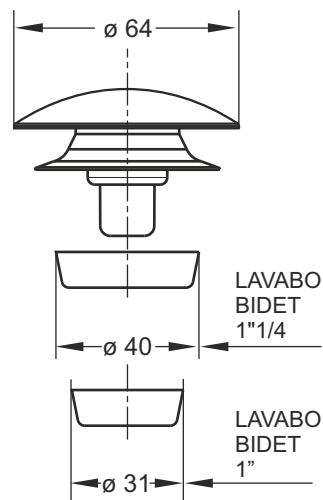

"TAPPATUTTO" lockable device (click-clack) for traditional grilled sinks Supports $\varnothing$ 40 mm and $\varnothing$ 31 mm

Application: For traditional sink valves

Material: POM+Stainless steel

Color: polished

Code	Description	Carton	Pallet	Volume
08320T64S7	Stainless steel plug $\varnothing$ 64 mm	8	1600	0,004