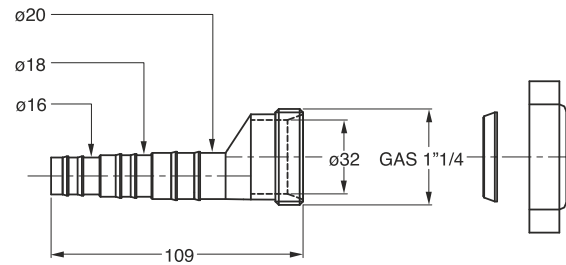

"Y" branch for condensate discharge installations3 ways branch for white pipes

Application: To connect the condensate catcher to the plumbin system

Material: PE

Color: white