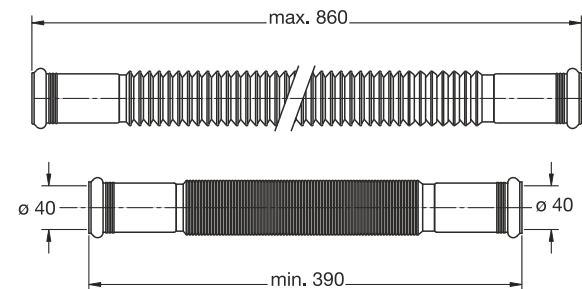

Material: polypropylene PP

Color: white

Code	Description	Carton	Pallet	Volume
9390FF40B0	ø 40 mm x ø 40 mm	50	1500	0,080

MagikOne

"Salvapiombo"

25
ANNI YEARS
GARANZIA
GUARANTEE

"SALVA-PIOMBO" flexible and extensible pipe with light alloy threaded nutConical connection for lead pipes