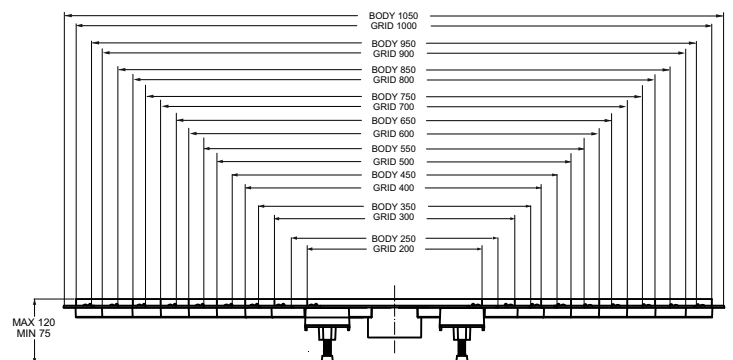

Material: Stainless steel AISI316 + PMMA

Color: satin / transparent

Tile adhesive

STAINLESS STEEL AISI316

PMMA TRANSPARENT

Code	Description	Carton	Pallet	Volume
6825VX20S	Central drain L 20 cm	1	84	0,009
6825VX30S	Central drain L 30 cm	1	84	0,009
6825VX40S	Central drain L 40 cm	1	84	0,009
6825VX50S	Central drain L 50 cm	1	84	0,009
6825VX60S	Central drain L 60 cm	1	60	0,010
6825VX70S	Central drain L 70 cm	1	60	0,010
6825VX80S	Central drain L 80 cm	1	60	0,010
6825VX90S	Central drain L 90 cm	1	60	0,010
6825VX100S	Central drain L 100 cm	1	60	0,013