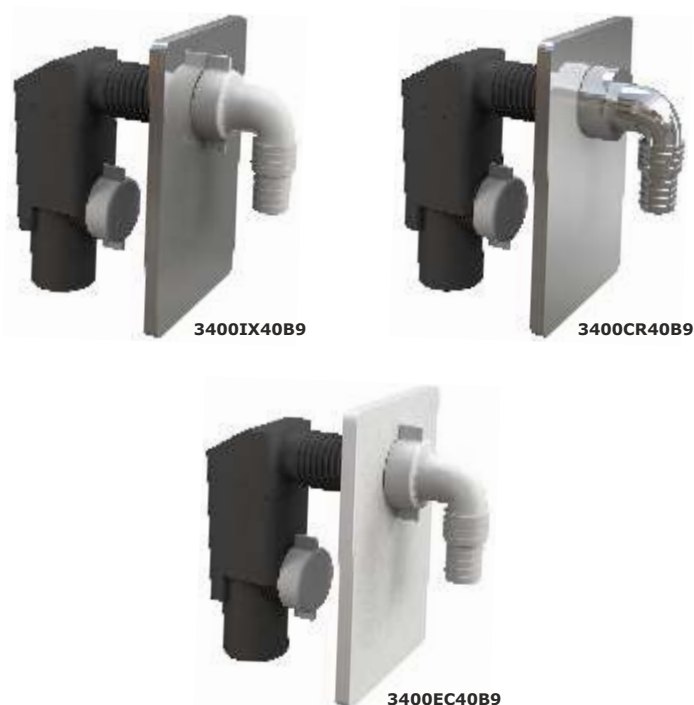

"COMPACT" concealed trap for washing machine or dish washer. Weldable to PEHD pipes

Application: For washing machine or dishwasher

Material: PEHD + ABS

Color: black / white / chrome-plated

Code	Description	Carton	Pallet	Volume
3400IX40B9	Plate and accessories in stainless steel	25	1000	0,057
3400CR40B9	Plate and accessories in plastic ABS chrome-plated	25	1000	0,057
3400EC40B9	Plate and accessories in white plastic	25	1000	0,057