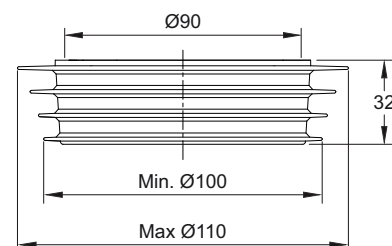

"GOMMONE" universal soft washer. Scarico $\varnothing$ 110 mm

Application: For Bonomini items

Material: TPE

Color: black

Code	Description	Carton	Pallet	Volume
GU3926	Hole $\varnothing$ 90 mm	1	N.A.	N.A.