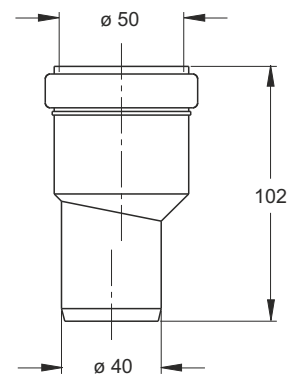

Flanged reducer. To be connected to "SOGLIOLA" or "MINI-DRAIN"

Material: polypropylene PP

Color: grey

Code	Description	Carton	Pallet	Volume
6980PP50B2	Inlet $\varnothing$ 50 mm, outlet $\varnothing$ 40 mm	N.A.	N.A.	N.A.