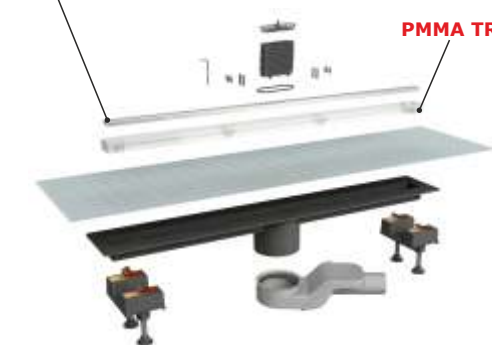

Material: Stainless steel AISI316 + PMMA

Color: satin / transparent

Tile adhesive

STAINLESS STEEL AISI316

PMMA TRANSPARENT

Code	Description	Carton	Pallet	Volume
6825HX20S	Central drain L 20 cm	1	84	0,009
6825HX30S	Central drain L 30 cm	1	84	0,009
6825HX40S	Central drain L 40 cm	1	84	0,009
6825HX50S	Central drain L 50 cm	1	84	0,010
6825HX60S	Central drain L 60 cm	1	60	0,010
6825HX70S	Central drain L 70 cm	1	60	0,010
6825HX80S	Central drain L 80 cm	1	60	0,010
6825HX90S	Central drain L 90 cm	1	60	0,013
6825HX100S	Central drain L 100 cm	1	60	0,013