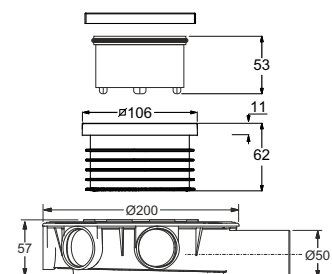

"MINI-DRAIN" ultra low floor drain with adjustable flange. Removable rubber wet odour trap version, standard 10 x 10 cm flange

Application: For indoor applications with thin slabs

Material: ABS + stainless steel

Color: black / metal

Code	Description	Carton	Pallet	Volume
6338PV40S2	Outlet $\varnothing$ 40 mm, H 45 mm	20	340	0,160
6338PV50S2	Outlet $\varnothing$ 50 mm, H 57 mm	20	340	0,160

"MINI-DRAIN" ultra low floor drain with adjustable flange. Removable rubber wet odour trap version, special flange for under-the-tile waterproofing 10 x 10 cm

Application: For indoor applications with thin slabs

Material: ABS + stainless steel

Color: black / metal

Code	Description	Carton	Pallet	Volume
6338IM40S2	Outlet $\varnothing$ 40 mm, H 45 mm	20	340	0,160
6338IM50S2	Outlet $\varnothing$ 50 mm, H 57 mm	20	340	0,160