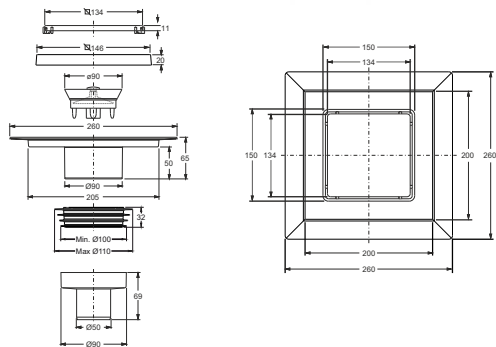

Application: For indoor applications with thin slabs

Material: ABS / stainless steel

Color: transparent / polished

**STAINLESS STEEL
AISI316
PMMA
TRANSPARENT**

Code	Description	Carton	Pallet	Volume
6292MX15S7	Vertical outlet \varnothing 50 mm, 15 x 15 cm MIXAGE grid	8	136	0,160