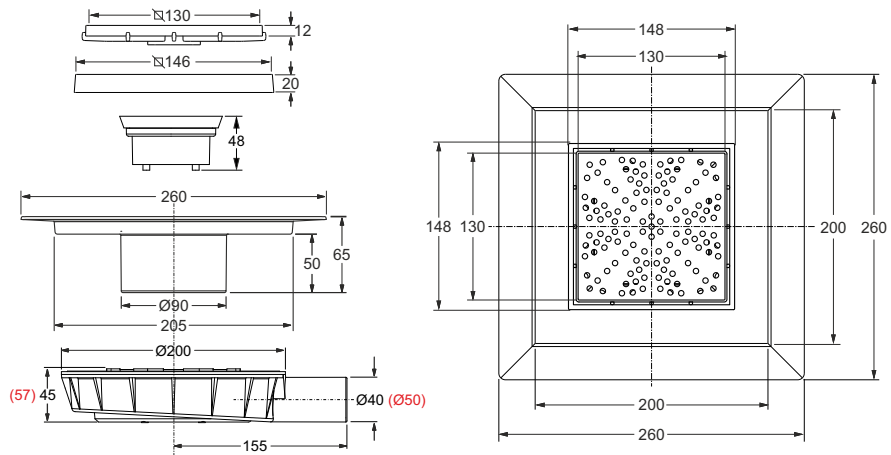

"VASSOIO" ultra low floor drain with tileable grid.
Tileable "DOUBLE-FACE" grid with special flange for under-the-tile waterproofing, wet odour trap version

Application: For indoor applications with thin slabs

Material: ABS + stainless steel

Color: black / metal

Code	Description	Carton	Pallet	Volume
69240MX15S7	Outlet $\varnothing$ 40 mm, H 45 mm, 15 x 15 cm stainless steel grid	8	136	0,160
69250MX15S7	Outlet $\varnothing$ 50 mm, H 57 mm, 15 x 15 cm stainless steel grid	8	136	0,160