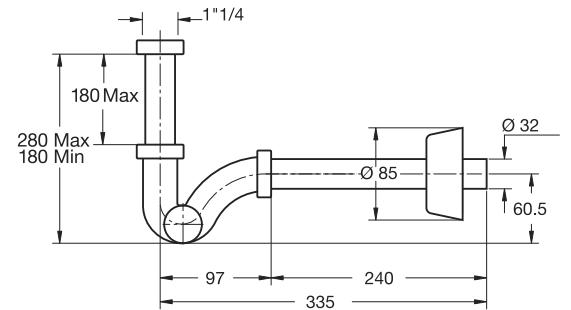

Color: white

Code	Description	Carton	Pallet	Volume
2730PP32B0	Waste connection 1"1/4 outlet \varnothing 32x250 mm	25	1000	0,057

"MONSTER-ESSE" trap with rear inspection

BI-POWER washers

Application: For washbasin or bidet