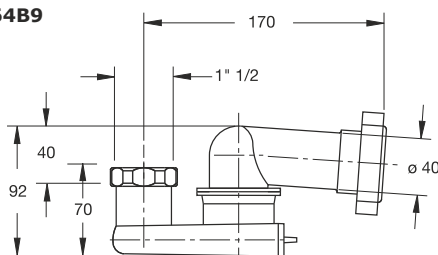

WASTES FOR BATH TUB COLUMNS

Adjustable low trap for bath columns. Outlet
 $\varnothing$ 40 - 50 mm to weld or to plug in

Application: To be connected with the bath tub drain

Material: PEHD + brass

Color: black

Code	Description	Carton	Pallet	Volume
4500OT64B9	Brass 1"1/2 threaded nut	20	420	0,039
4500PP64B9	Plastic 1"1/2 threaded nut	20	420	0,039

Adjustable low trap for bath columns.

Threaded outlet 1" 1/2 - $\varnothing$ 40 mm

Application: To be connected with the
bath tub drain

Material: polypropylene PP + brass

Color: white

Code	Description	Carton	Pallet	Volume
4510OT64B0	Brass 1"1/2 threaded nut	20	420	0,039
4510PP64B0	Plastic 1"1/2 threaded nut	20	420	0,039

Self-cleaning trap, one piece only without
welds BI-POWER washers

Application: To be connected with the bath
tub drain

Material: polypropylene PP

Color: white

Code	Description	Carton	Pallet	Volume
4110PP64B0	Connection with plastic nut 1"1/2, threaded outlet 1" 1/2 - $\varnothing$ 40 mm	20	420	0,039