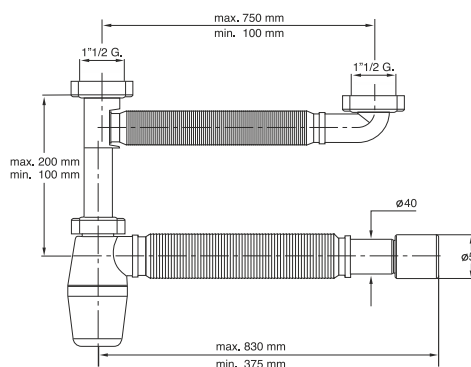

Code	Description	Carton	Pallet	Volume
1022EX45B0	"TEDESCO" version, double	25	625	0,106

Female inlet extension pipe Conical washer

Application: to connect to the siphon

Material: polypropylene PP

Color: white