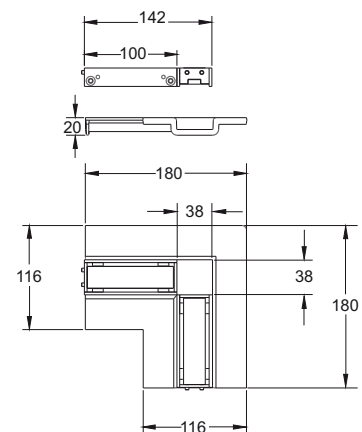

"CANALISSIMA" closing cap.

Application: For continuous channel version

Material: ABS

Color: black

Code	Description	Carton	Pallet	Volume
6830AB05S	glueable	N.A.	N.A.	N.A.

Bridge for "CANALISSIMA". With tileable grid 10 cm long

Application: For continuous channel version

Material: aluminum / Stainless steel AISI316 / ABS

Color: satin / black

Code	Description	Carton	Pallet	Volume
6835AL10S	Aluminium grid	N.A.	N.A.	N.A.
6835MX10S	"MIXAGE" grid	N.A.	N.A.	N.A.

90° corner for "CANALISSIMA". With tileable grid 10 x 10 cm

Application: For continuous channel version

Material: aluminum / Stainless steel AISI316 / ABS

Color: satin / black

Code	Description	Carton	Pallet	Volume
6835AL09S	Aluminium grid	N.A.	N.A.	N.A.
6835MX09S	"MIXAGE" grid	N.A.	N.A.	N.A.