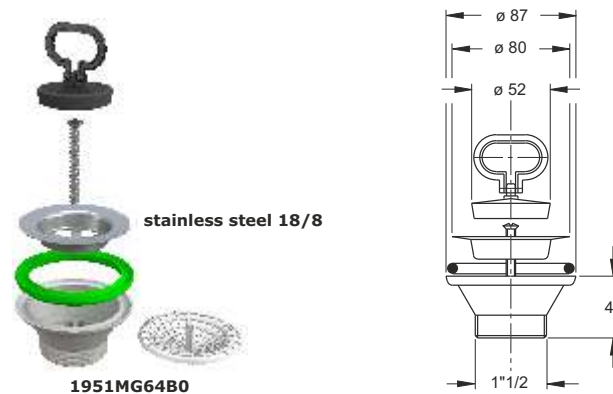

Traditional kitchen sink valve. Flange $\varnothing$ 80mm, without overflow, $\varnothing$ 52 mm Plug with handle, threaded outlet 1"1/2

Application: For fire-clay kitchen sinks with $\varnothing$ 80 mm hole

Material: polypropylene PP + Stainless steel

Color: white / stainless steel

Code	Description	Carton	Pallet	Volume
1950MG64B0	Grid in stainless steel 18/C	50	2400	0,048
1951MG64B0	Grid in stainless steel 18/8	50	2400	0,048