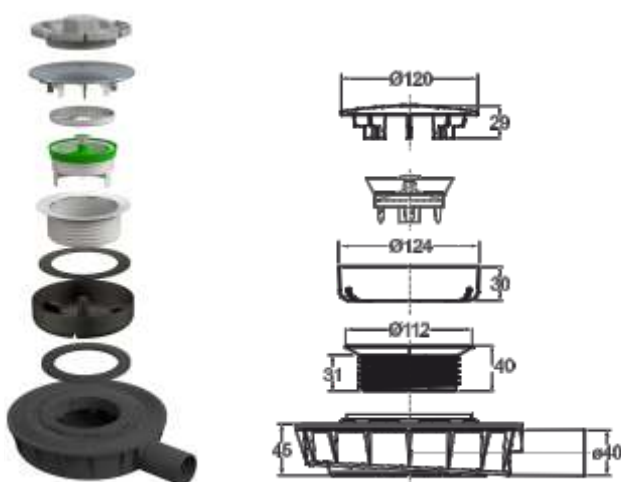

5230CR40S7 - 5230IX40S7