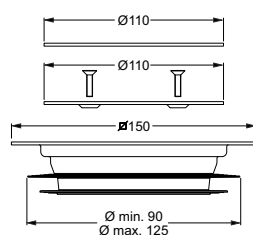

"MAGIK-GRID" universal stainless steel grate.

15 x 15 cm

Application: For pipes from Ø110 mm to Ø125 mm

Material: Stainless steel AISI 304 + PVC

Color: polished + black

Code	Description	Carton	Pallet	Volume
6630IX15S	With bolted design grid	15	1050	0,029
6631IX15S	With bolted design grid and anti-smell valve	15	1050	0,029
6640IX15S	With bolted clean-out cover	15	1050	0,029

6631IX15S