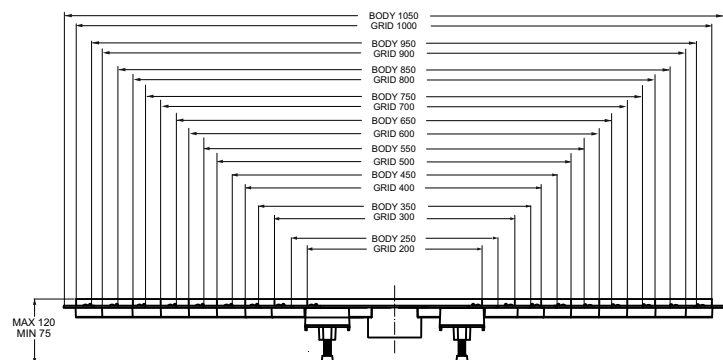

Tile adhesive