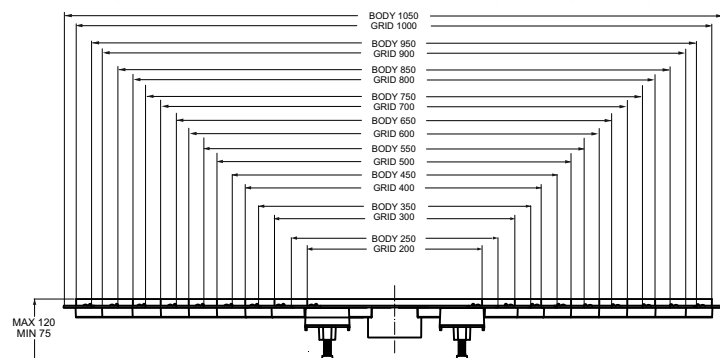

**STAINLESS STEEL
AISI316**
PMMA TRANSPARENT

Code	Description	Carton	Pallet	Volume
6895MX20S	Central drain L 20 cm	1	84	0,009
6895MX30S	Central drain L 30 cm	1	84	0,009
6895MX40S	Central drain L 40 cm	1	84	0,009
6895MX50S	Central drain L 50 cm	1	84	0,009
6895MX60S	Central drain L 60 cm	1	60	0,010
6895MX70S	Central drain L 70 cm	1	60	0,010
6895MX80S	Central drain L 80 cm	1	60	0,010
6895MX90S	Central drain L 90 cm	1	60	0,010
6895MX100S	Central drain L 100 cm	1	60	0,013