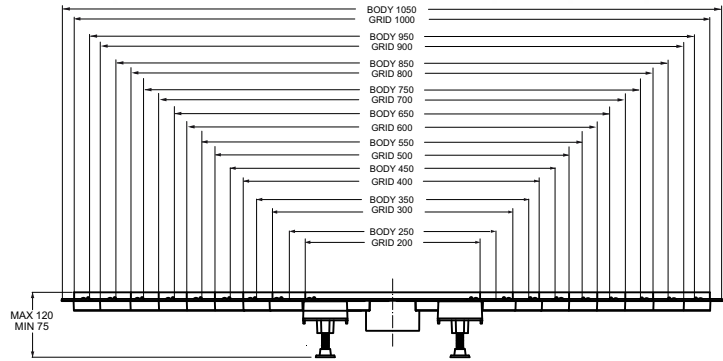

Application: For shower and floor drains

Material: Stainless steel AISI316 + PMMA

Color: satin / transparent

Tile adhesive

STAINLESS STEEL AISI316
PMMA TRANSPARENT

Code	Description	Carton	Pallet	Volume
6825KX20S	Central drain L 20 cm	1	84	0,009
6825KX30S	Central drain L 30 cm	1	84	0,009
6825KX40S	Central drain L 40 cm	1	84	0,009
6825KX50S	Central drain L 50 cm	1	84	0,010
6825KX60S	Central drain L 60 cm	1	60	0,010
6825KX70S	Central drain L 70 cm	1	60	0,010
6825KX80S	Central drain L 80 cm	1	60	0,010
6825KX90S	Central drain L 90 cm	1	60	0,013
6825KX100S	Central drain L 100 cm	1	60	0,013