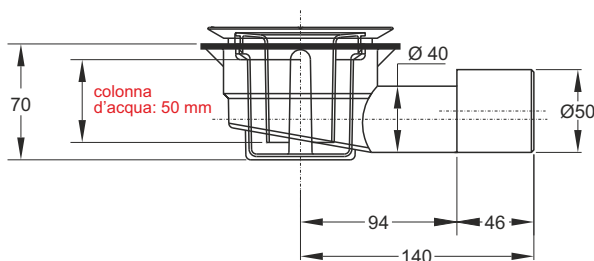

DOCCIONE

"DOCCIONE" trap for shower plates with hole $\varnothing$ 90 mm
Vertical outlet $\varnothing$ 50 mm, dry siphon

Application: For shower plates with hole $\varnothing$ 90 mm

Material: polypropylene PP + ABS

Color: white / chrome-plated

Code	Description	Carton	Pallet	Volume
5270AB12B7	Cover in chrome-plated ABS $\varnothing$ 120 mm	25	200	0,106
5270IX12B7	Cover in ABS covered with stainless steel $\varnothing$ 120 mm	25	200	0,106

"DOCCIONE" trap for shower plates with hole $\varnothing$ 90 mm
Without cover, wet siphon

Application: For shower plates with hole $\varnothing$ 90 mm

Material: polypropylene PP

Color: white

Code	Description	Carton	Pallet	Volume
5280ST12B7	Outlet $\varnothing$ 40-50 mm to insert	25	200	0,106
5290ST12B7	Threaded outlet 1"1/2 with nut	25	200	0,106