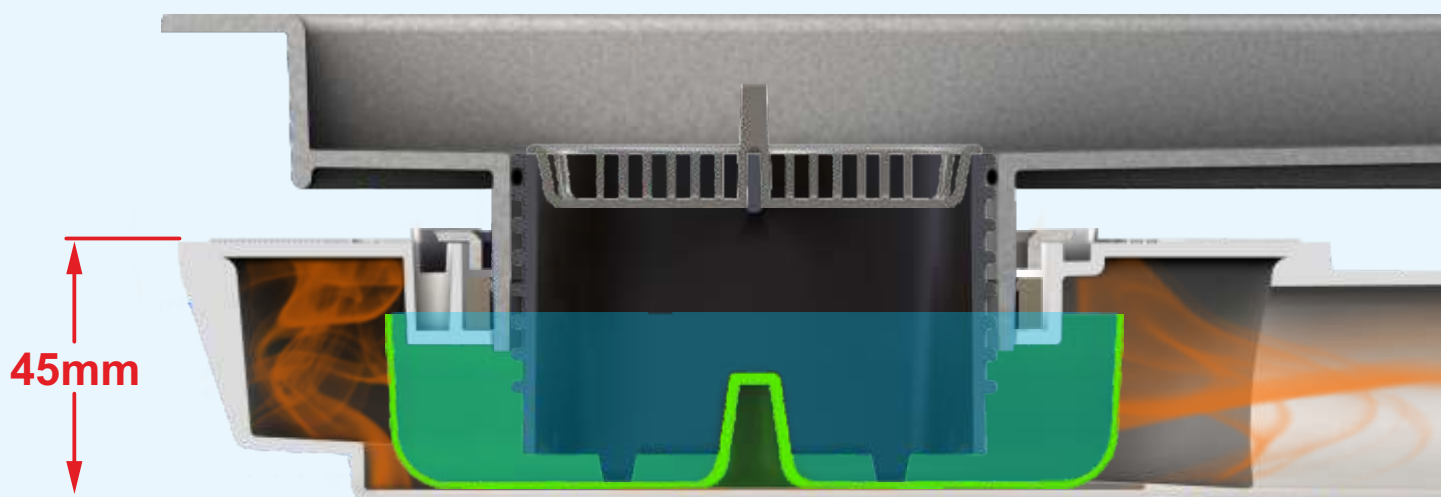

6835AL09S

6835MX09S

Image shows the small vertical dimensions of trapped floor MINI -DRAIN

"MINI-DRAIN" very low floor odour trap, glueable to the waterproof layer, version for "CANALISSIMA". With chemicals and temperature resistant silicon water container