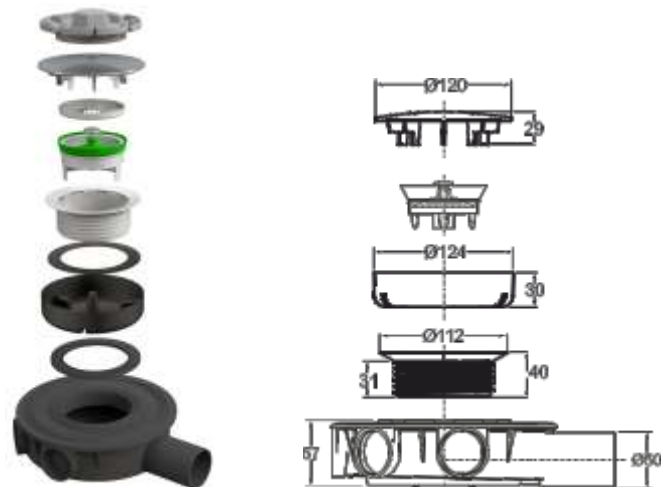

5230CR50S7 - 5230IX50S7