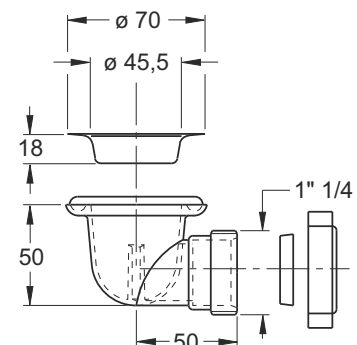

Code	Description	Carton	Pallet	Volume
5965NC70B0	Deep inox grid $\varnothing$ 70 - 45,5 mm with side outlet	100	3000	0,080