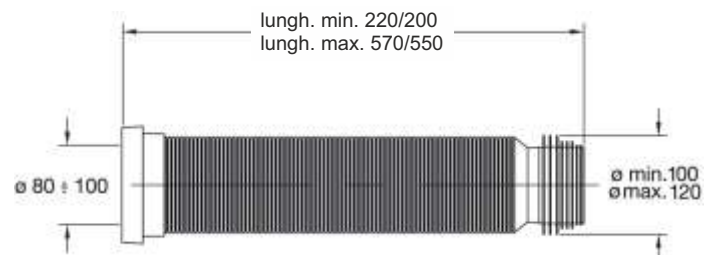

A SOLUTION FOR ANY
TYPE OF DISCHARGE!

The equipped sealwashers allow a perfect joint, as they conform to any type of discharge and avoid possible leak of bad smells.

BIGMAGIK is versatile, easy to handle and to install, it is not necessary to use particular tools and dopes.

"BIGMAGIK" wc flexible and extensible connector

Application: For hanged or traditional WC

Material: polypropylene PP + TPE

Color: white / yellow

Code	Description	Carton	Pallet	Volume
8250EX55B0	European model	30	600	0,131
8250EC55B0	R.o.w. Model	30	600	0,131
8250EC55C0	R.o.w. Model, without polybag	30	600	0,131