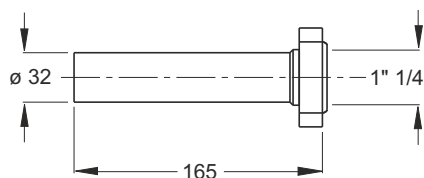

Female inlet extension pipe Conical washer

Application: to connect to the siphon

Material: polypropylene PP

Color: white

Code	Description	Carton	Pallet	Volume
1820NN54B0	1"1/4 x Ø 32 x 165 mm	50	3500	0,029
1820NN64B0	1"1/2 x Ø 40 x 230 mm	50	2400	0,048

1820NN54B0