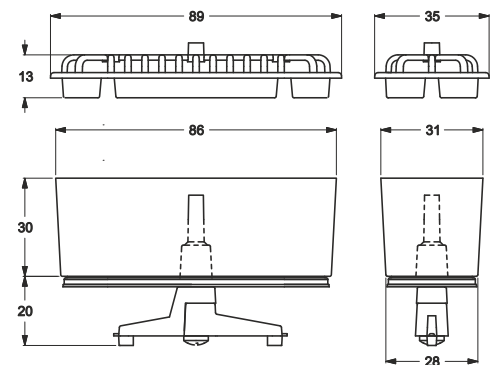

Code	Description	Carton	Pallet	Volume
6822AR85B4	Dry odour trap	N.A.	N.A.	N.A.