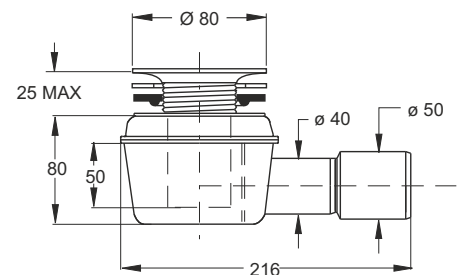

Code	Description	Carton	Pallet	Volume
5480CR80B9	Outlet $\varnothing$ 40-50 mm to weld or to insert	25	750	0,080