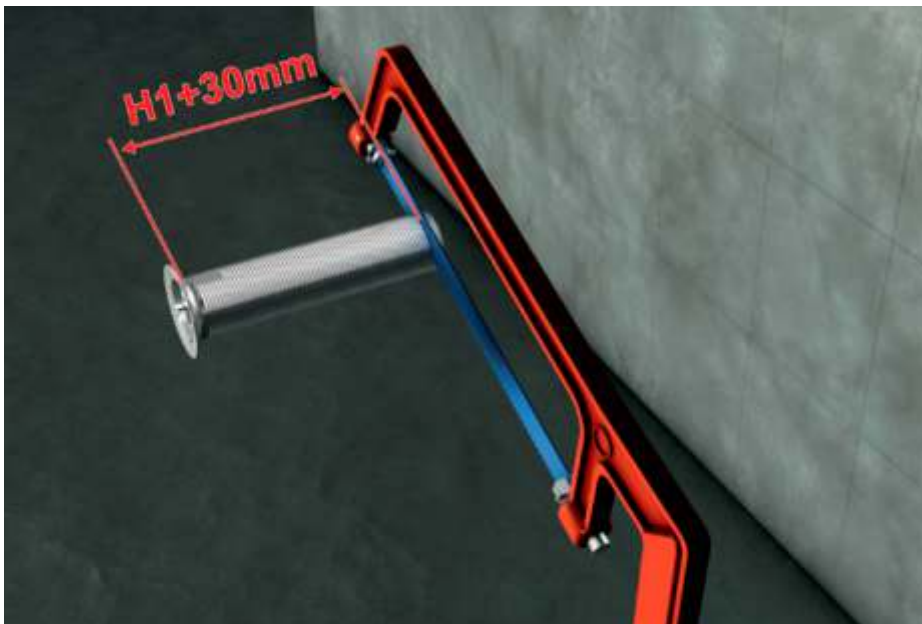

Add 30mm to size (H1) taken to find the maximum length of the drain, which is the height at which to cut the excess thread.

If necessary, make one or more holes for the passage of water from overflow.

Normal Version