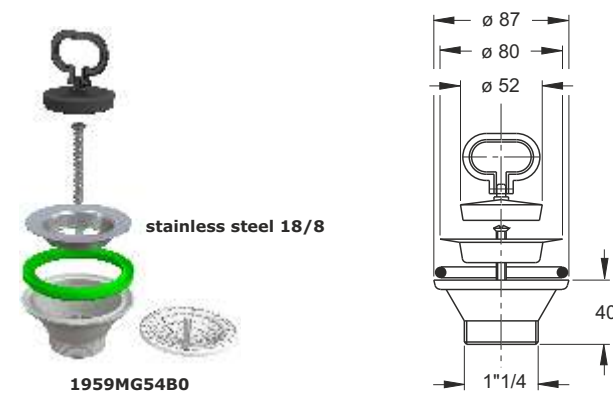

Traditional kitchen sink valve. Flange $\varnothing$ 80mm, without overflow, $\varnothing$ 52 mm Plug with handle, threaded outlet 1"1/4

Application: For fire-clay kitchen sinks with $\varnothing$ 80 mm hole

Material: polypropylene PP + Stainless steel

Color: white / stainless steel

Code	Description	Carton	Pallet	Volume
1958MG54B0	Grid in stainless steel 18/C	50	2400	0,048
1959MG54B0	Grid in stainless steel 18/8	50	2400	0,048