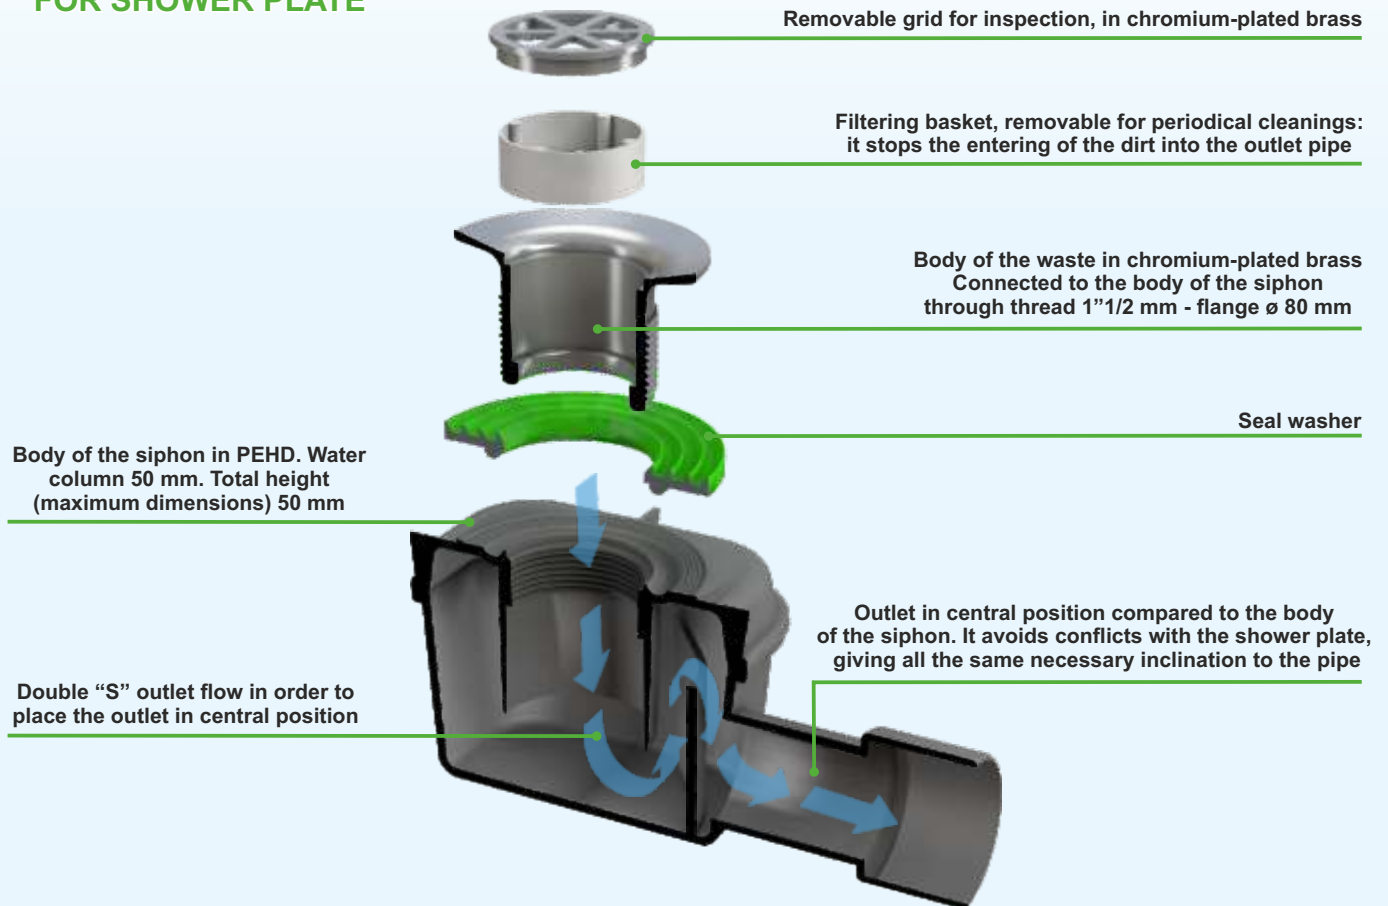

SPLASH

TRAPPED FLOOR GULLY FOR SHOWER PLATE