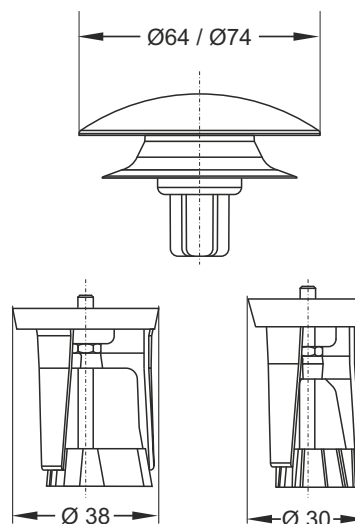

tapparello

0.20

FROM THIS...

...TO THIS

IN LESS THAN A MINUTE

OPENS AND CLOSSES WITH A CLICK

"Tapparello" wastes universal expander device

Supports 1"1/4 and 1"

Application: For washbasin

Material: POM+Stainless steel

Color: polished

Code	Description	Carton	Pallet	Volume
0820OT99S7	Stainless steel plug $\varnothing$ 74 mm	8	1600	0,004
0820CR99S7	Chrome-plated ABS plug $\varnothing$ 64 mm	8	1600	0,004