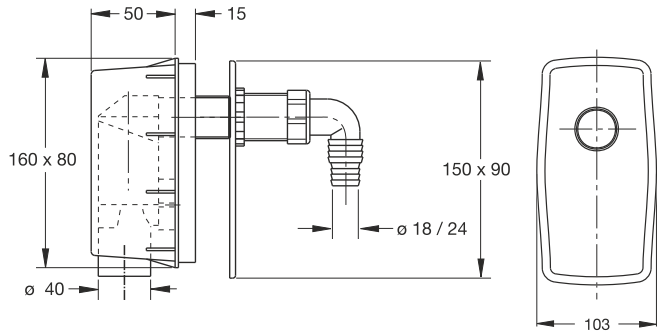

COMPACT

"COMPACT" concealed trap for washing machine or dishwasher. Weldable to PEHD pipes, with extractable siphon

Application: For washing machine or dishwasher

Material: PEHD + ABS

Color: black / white / chrome-plated