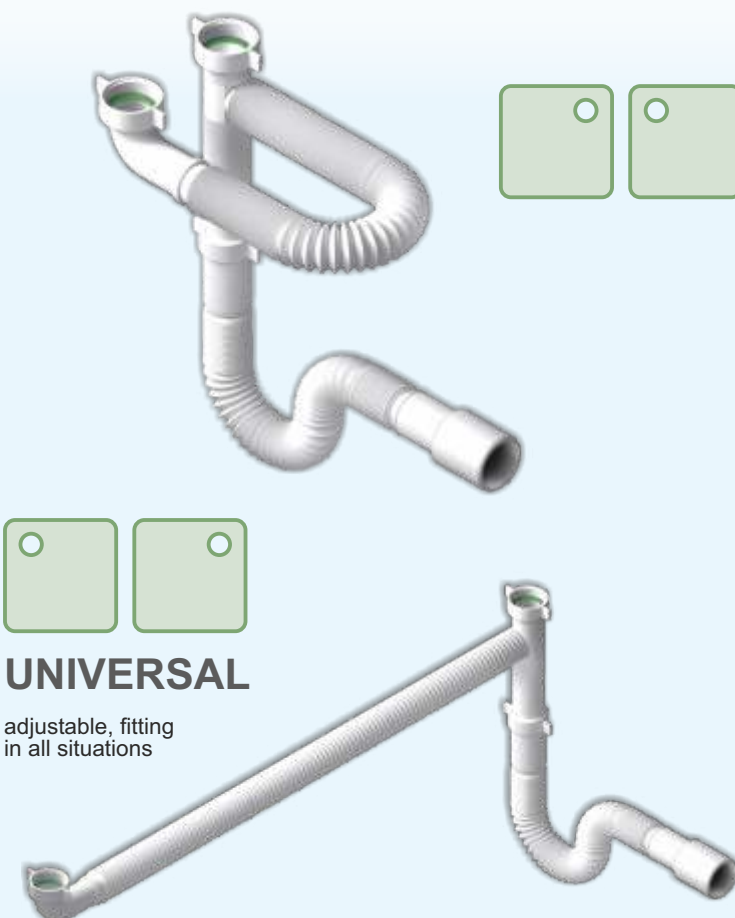

UNIVERSAL

adjustable, fitting
in all situations

"FLEXYBON" flexible kitchen sink siphonwaste
connection 1"1/2, outlet \varnothing 40/50 mm

Application: For single bowl kitchen sinks

Material: polypropylene PP