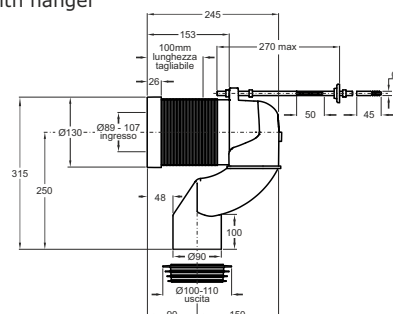

Code	Description	Carton	Pallet	Volume
8530UN90C0	Universal outlet $\varnothing$ 90-110 mm	2	140	0,030

8531UN90C0	Universal outlet $\varnothing$ 90-110 mm, with hanger	2	140	0,030