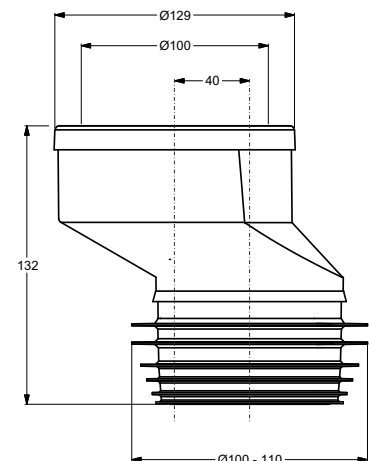

Code	Description	Carton	Pallet	Volume
8427HL10C0	40mm Offset	N.A.	N.A.	N.A.