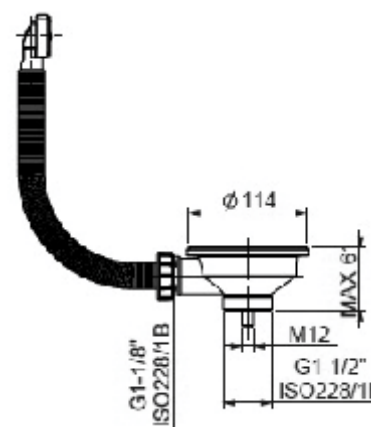

BRENNERO LUX

"BRENNERO LUX" drain valve for kitchen sinks

Flange $\varnothing$ 3"1/2, Threaded waste 1"1/2, brass bolt

Application: For kitchen sinks with $\varnothing$ 90 mm hole

Material: polypropylene PP + Stainless steel

Color: white

Code	Description	Carton	Pallet	Volume
1971AL64B0	Without overflow	75	1800	0,070
1972AL64B0	With rectangular overflow, without grid	75	900	0,140
1973AL64B0	With rectangular overflow, with grid	75	900	0,140
1975AL64B0	With round overflow	75	900	0,140

BRENNERO ECO

"BRENNERO ECO" drain valve for kitchen sinks

Flange $\varnothing$ 3"1/2, Threaded waste 1"1/2, plastic bolt

Application: For kitchen sinks with $\varnothing$ 90 mm hole

Material: polypropylene PP + Stainless steel

Color: white

Code	Description	Carton	Pallet	Volume
1971LB64B0	Without overflow	75	1800	0,070
1972LB64B0	With rectangular overflow, without grid	75	900	0,140
1973LB64B0	With rectangular overflow, with grid	75	900	0,140
1975LB64B0	With round overflow	75	900	0,140