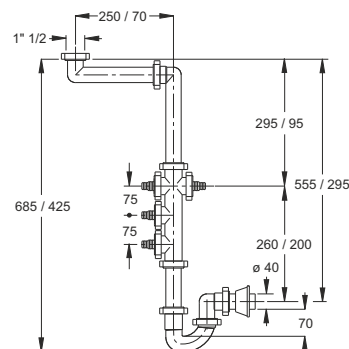

Code	Description	Carton	Pallet	Volume
1510CP40B0	single inlet, 4 waste water connectors	25	425	0,160