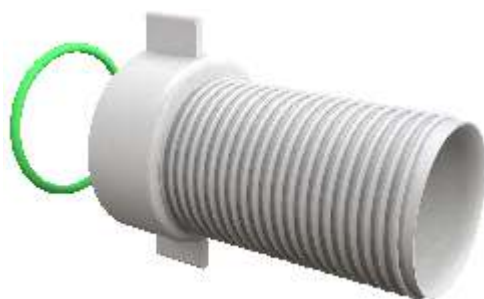

Threaded extension

Application: For washing machine or dishwasher

Material: polypropylene PP

Color: white