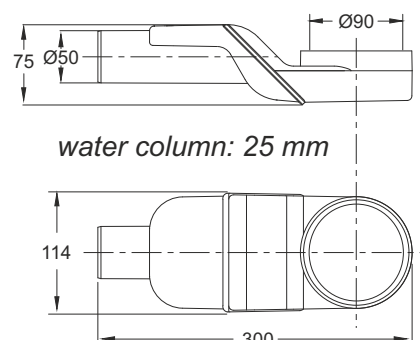

6314PV40S2

*Siphon water column: from around 10 mm to 20 mm (it depends on the depth of hose insertion)

6314PV50S2

water column: 25 mm

*Siphon water column: from around 25 mm to 40 mm (it depends on the depth of hose insertion)