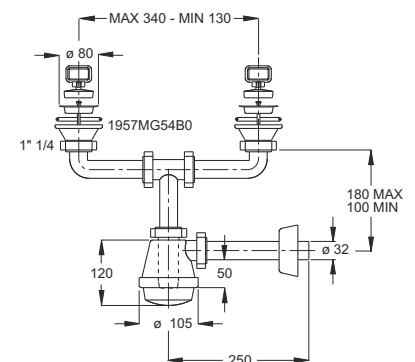

Code	Description	Carton	Pallet	Volume
1386CP54B0	With $\varnothing$ 80 mm plastic grid valve	25	500	0,131