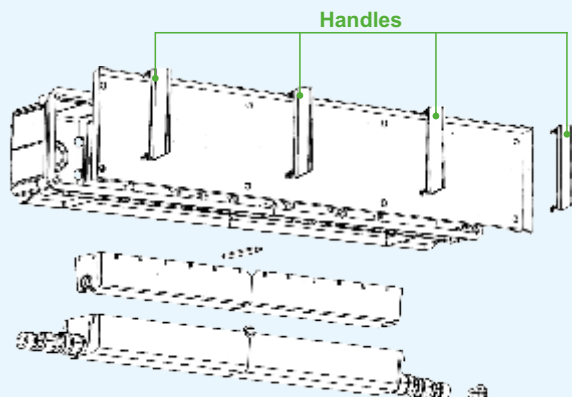

TECHNICAL FEATURES

Release the two hooks which maintain the small basin in position, and incline the small swing-basin in the desired direction.