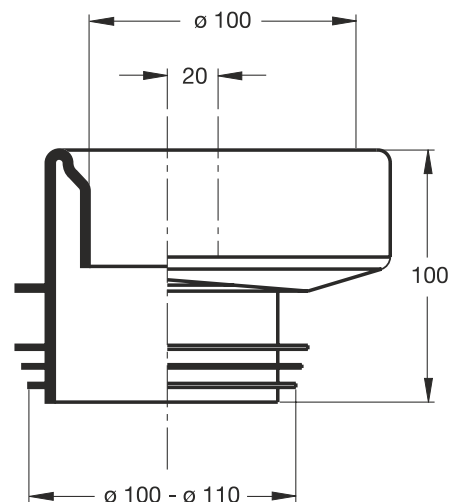

Code	Description	Carton	Pallet	Volume
8418PV10C0	20 mm Offset	24	960	0,057