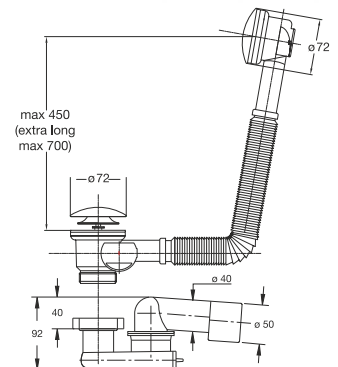

"EXTREME" bath tub column with lockable drain. Odour trap outlet $\varnothing$ 50 mm, Flexible welded overflow

Application: For bath tub

Material: polypropylene PP + brass

Color: white / chrome-plated

Code	Description	Conf.	Pallet	Volume
40480T50S7	Overflow cover and plug in chrome-plated brass	20	340	0,160