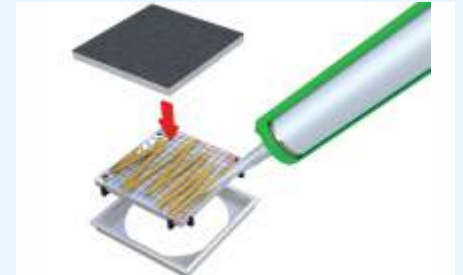

Apply the cement adhesive inside the grid and lay the tile appropriately cut to size