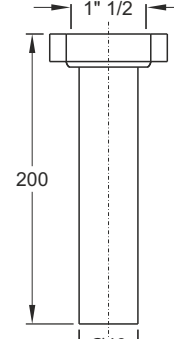

1829PR40B0

Bent threaded pipe with nut and washer

Conical washer

Application: to connect to the siphon

Material: polypropylene PP

Color: white

Code	Description	Carton	Pallet	Volume
1825PP54B0	1"1/4 - Ø 32 x 210 mm	50	2400	0,048
1825PP64B0	1"1/2 - Ø 40 x 240 mm	50	2000	0,057