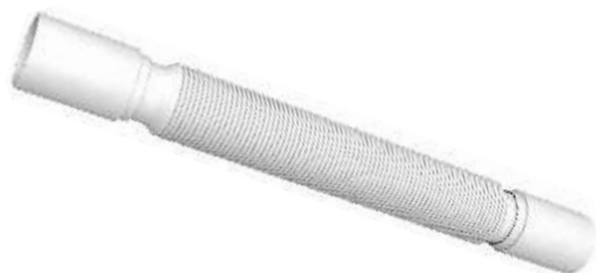

"MAGIKONE" flexible and extensible pipe with double male exit

Application: To connect pipes together

Material: polypropylene PP

Color: white

Code	Description	Carton	Pallet	Volume
9332CC32B0	ø 32 mm x ø 32 mm	100	3000	0,080
9340CC40B0	ø 40 mm x ø 40 mm	100	3000	0,080