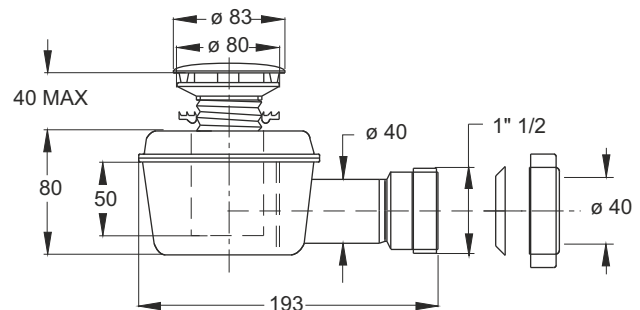

Code	Description	Carton	Pallet	Volume
5494CR80B0	Threaded outlet 1" 1/2	25	750	0,080

Nautilus

THE NEW MORE PRACTICAL
AND VERSATILE SHOWER DRAIN

GREATER ADVANTAGES:

Longer drain for pipe connection outside the tray
Waste with bigger 2" thread
Reduced height while complying with Norm EN-274 as regards to 50 mm water seal trap
Removable siphon with a greater drain capacity due to its bigger 2" waste