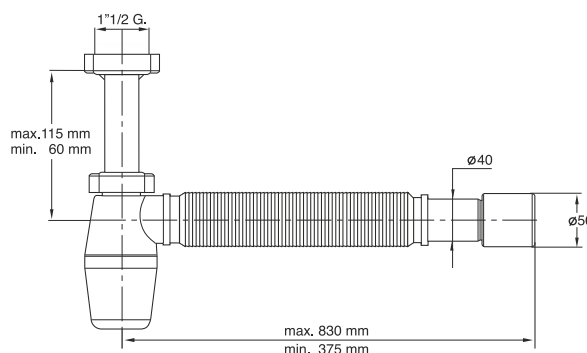

Code	Description	Carton	Pallet	Volume
1021EX45B0	"TEDESCO" version, single inlet	25	750	0,080