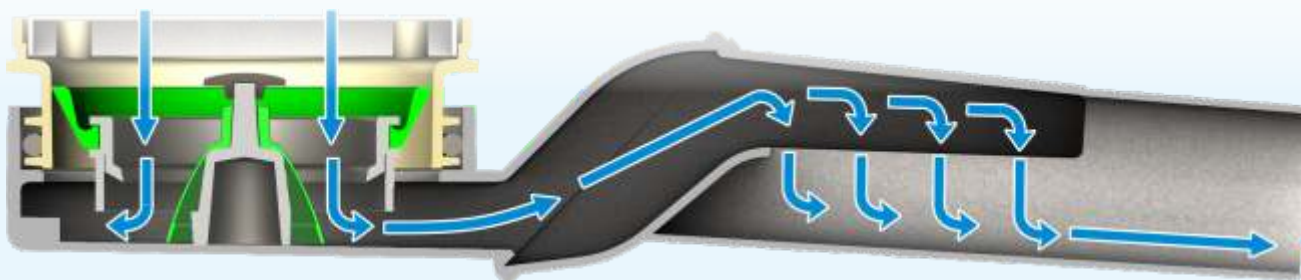

Color: black / metal

Code	Description	Carton	Pallet	Volume
69150CK15S7	Outlet \varnothing 32 mm internal, \varnothing 40 mm external	1	N.A.	N.A.

N.R.V. Non-return valve

Non-return valve N.R.V. in open position, with water flow. The membrane of the valve has a really high sensibility that allows even the minimum water flow. In addition the discharge is higher compared to a traditional siphon. This device allows to reduce the vertical size of the siphons, that can be installed in thin slab, where on the other side a specific siphon should have a limited height of the water column, with the consequent risk to dry too fast and allow the return of the bad smells.