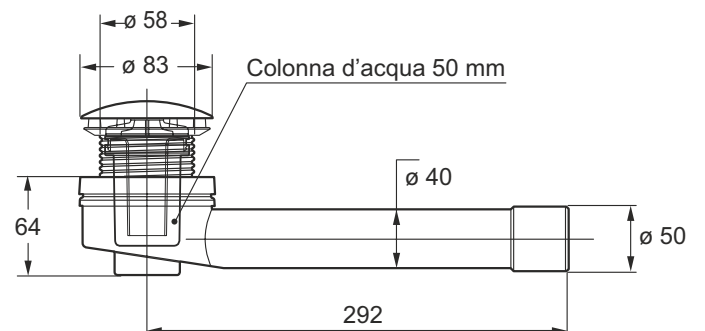

Nautilus

THE NEW MORE PRACTICAL
AND VERSATILE SHOWER DRAIN

GREATER ADVANTAGES:

Longer drain for pipe connection outside the tray
Waste with bigger 2" thread
Reduced height while complying with Norm EN-274 as regards to 50 mm water seal trap
Removable siphon with a greater drain capacity due to its bigger 2" waste

"NAUTILUS" extended shower tray waste With removable siphon compliant to EN-274, height reduced to 64 mm, stainless steel dome $\varnothing$ 83 mm

Application: For shower plates with hole $\varnothing$ 60 mm

Material: polypropylene PP + Stainless steel

Color: white / chrome-plated

Code	Description	Carton	Pallet	Volume
5780CR80B0	Extended drainpipe $\varnothing$ 40-50 mm	25	750	0,080