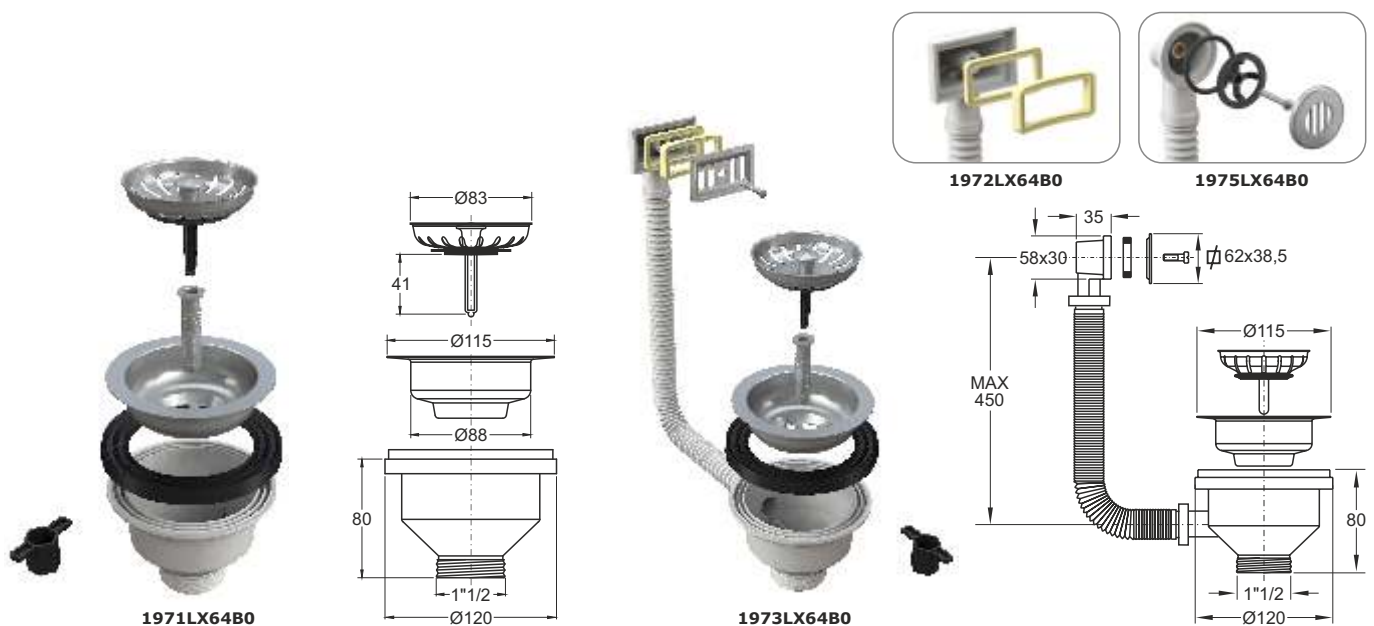

CANESTRO

FLEXIBILITY & EXTENSIBILITY

The connection pipe, stamped in one piece only, is flexible and extensible, and allows to solve any problem of lack of inclination between the waste and the overflow, without the use of any washer or joint.

"CANESTRO" drain valve for kitchen sinks
Flange $\varnothing$ 3"1/2, Threaded waste 1"1/2, brass bolt

Application: For kitchen sinks with $\varnothing$ 90 mm hole

Material: polypropylene PP + Stainless steel

Color: white

Code	Description	Carton	Pallet	Volume
1971LX64B0	Without overflow	25	150	0,080
1972LX64B0	With rectangular overflow, without grid	25	150	0,080
1973LX64B0	With rectangular overflow, with grid	25	150	0,080
1975LX64B0	With round overflow	25	150	0,080