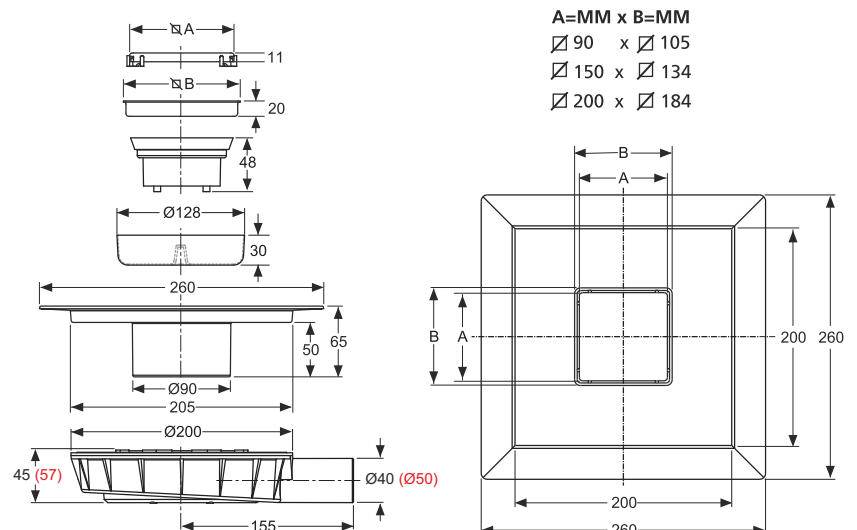

Application: For indoor applications with thin slabs

Material: ABS + stainless steel

Color: black / metal

Code	Description	Carton	Pallet	Volume
69240IX10S7	Outlet \varnothing 40 mm, H 45 mm, 10 x 10 cm stainless steel grid	8	136	0,160
69250IX10S7	Outlet \varnothing 50 mm, H 57 mm, 10 x 10 cm stainless steel grid	8	136	0,160
69240IX15S7	Outlet \varnothing 40 mm, H 45 mm, 15 x 15 cm stainless steel grid	8	136	0,160
69250IX15S7	Outlet \varnothing 50 mm, H 57 mm, 15 x 15 cm stainless steel grid	8	136	0,160
69240IX20S7	Outlet \varnothing 40 mm, H 45 mm, 20 x 20 cm stainless steel grid	8	136	0,160
69250IX20S7	Outlet \varnothing 50 mm, H 57 mm, 20 x 20 cm stainless steel grid	8	136	0,160