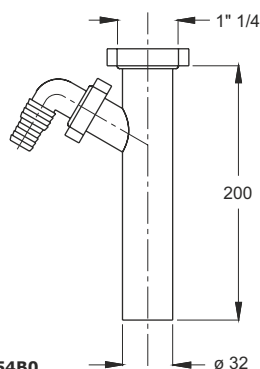

1824AR54B0