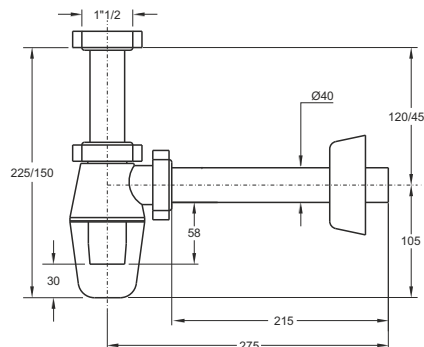

"TEDESCO" bottle odour trap. Threaded nut 1"1/2 , plastic outlet pipe $\varnothing 40$ X 230 mm

Application: For single bowl kitchen sinks

Material: polypropylene PP

Color: white

Code	Description	Carton	Pallet	Volume
1270CP40B0	Without valve	50	1000	0,131