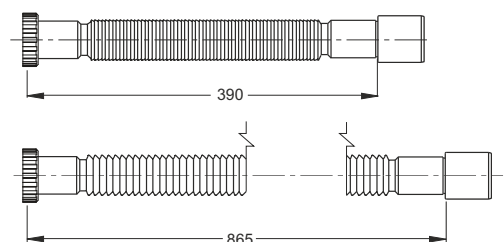

MagikOne

FLEXIBLE AND EXTENSIBLE...
KEEPS THE SHAPE!

TEMPERATURE OF USE: - 30° C, + 90° C

ATTENTION: The thickness of these items
does not allow the installation underground!

"MAGIKONE" flexible and extensible pipe with light
alloy threaded nutBI-POWER washers / single outlet

Application: For washbasins, bidets and kitchen sinks

Material: polypropylene PP + Light alloy

Color: white / metal

Code	Description	Carton	Pallet	Volume
93260T44B0	1" x ø 26 mm	100	3000	0,080
93320T44B0	1" x ø 32 mm	100	3000	0,080
93320T54B0	1"1/4 x ø 32 mm	100	3000	0,080
93400T64B0	1"1/2 x ø 40 mm	100	2500	0,106
93340T54B0	1"1/4 x ø 32/40 mm	100	2500	0,106
93450T64B0	1"1/2 x ø 40/50 mm	150	2550	0,160