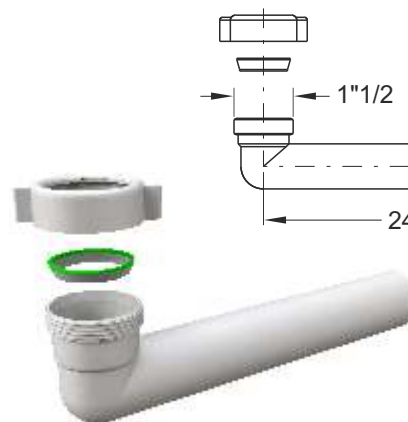

1825PP64B0