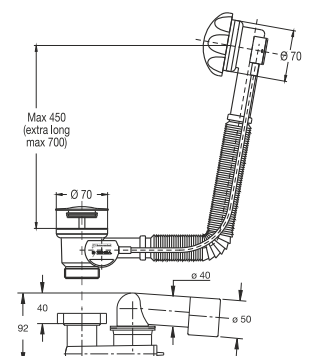

"EXTENSA" pop-up bath tub drain. Odour

trap outlet \varnothing 50 mm, Flexible welded overflow

Application: For bath tub

Material: polypropylene PP + ABS

Color: white / chrome-plated

Code	Description	Conf.	Pallet	Volume
4028AB50S7	Handle and plug in chrome-plated ABS, with ultra-low trap	20	340	0,160