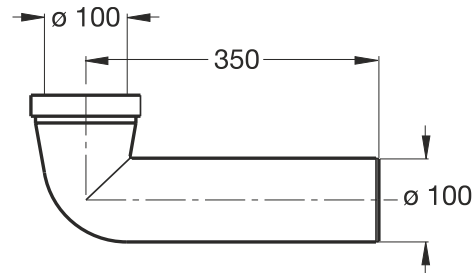

8436PP90C0

8436PP11C0

WC 90° elbow

Application: For WC

Material: PVC

Color: white / yellow

Code	Description	Carton	Pallet	Volume
8435PV10C0	Without inspection	8	240	0,105

"GOMMONE" universal soft washer