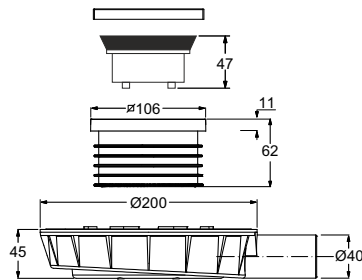

6338PV50S2