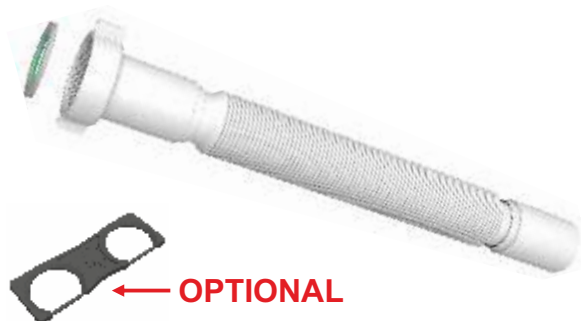

MagikOne

"MAGIKONE" flexible and extensible pipe with light alloy threaded nut. BI-POWER washers / with rosette

Application: For washbasins, bidets and kitchen sinks

Material: polypropylene PP+Light alloy