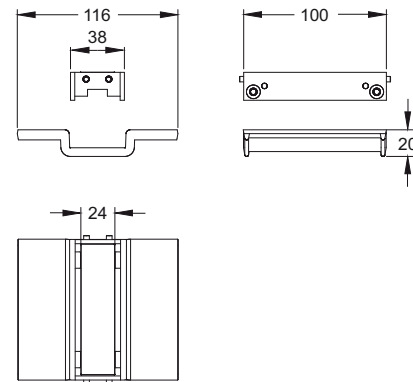

"CANALISSIMA" closing cap.

Application: For continuous channel version

Material: ABS

Color: black

Code	Description	Carton	Pallet	Volume
6830AB05S	glueable	N.A.	N.A.	N.A.

Bridge for "CANALISSIMA". With tileable grid 10 cm long

Application: For continuous channel version

Material: aluminum / Stainless steel AISI316 / ABS

Color: satin / black

Code	Description	Carton	Pallet	Volume
6835AL10S	Aluminium grid	N.A.	N.A.	N.A.
6835MX10S	"MIXAGE" grid	N.A.	N.A.	N.A.

90° corner for "CANALISSIMA". With tileable grid 10 x 10 cm

Application: For continuous channel version

Material: aluminum / Stainless steel AISI316 / ABS

Color: satin / black

Code	Description	Carton	Pallet	Volume
6835AL09S	Aluminium grid	N.A.	N.A.	N.A.
6835MX09S	"MIXAGE" grid	N.A.	N.A.	N.A.