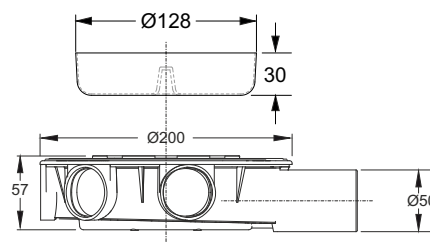

Image shows the small vertical dimensions of trapped floor MINI -DRAIN

"MINI-DRAIN" very low floor odour trap, glueable to the waterproof layer, version for "CANALISSIMA". With chemicals and temperature resistant silicon water container

Application: To use with thin slabs

Material: ABS + silicon

Color: black / green

Code	Description	Carton	Pallet	Volume
6314PV40S2	Outlet $\varnothing$ 40 mm, H 45 mm	1	172	0,160
6314PV50S2	Outlet $\varnothing$ 50 mm, H 57 mm	1	172	0,160