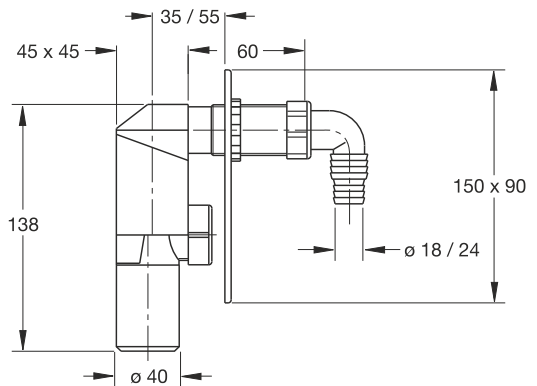

Code	Description	Carton	Pallet	Volume
3435CR40B9	Plate and accessories in plastic ABS chrome-plated	25	625	0,106
3435EC40B9	Plate and accessories in white plastic	25	625	0,106

"COMPACT" concealed trap for washing machine or dishwasher. To be glued to PVC pipes

Application: For washing machine or dishwasher

Material: PVC + ABS

Color: grey / white / chrome-plated