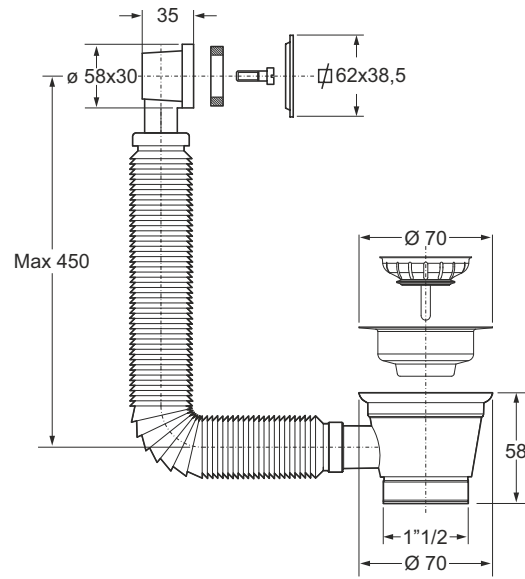

CANESTRINO

1.4

"CANESTRINO" drain valve for kitchen sinks
Flange $\varnothing$ 70, Threaded waste 1"1/2, brass bolt

Application: For resin kitchen sinks

Material: polypropylene PP + Stainless steel

Color: white

Code	Description	Carton	Pallet	Volume
1983LX64B0	With rectangular overflow, with grid	50	1500	0,08