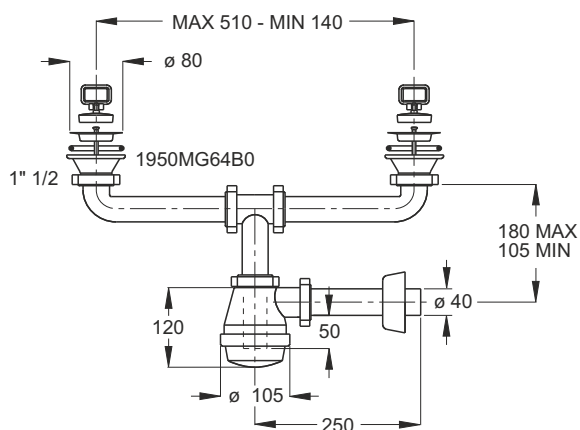

"FIASCA" sink bottle odour trap.

Outlet pipe ø40 X 230 mm

Application: For double bowl kitchen sinks

Material: polypropylene PP + stainless steel

Color: white

Code	Description	Carton	Pallet	Volume
1326CP40B0	Valve with stainless steel grid ø 80/52 mm with plug with handle	25	425	0,160