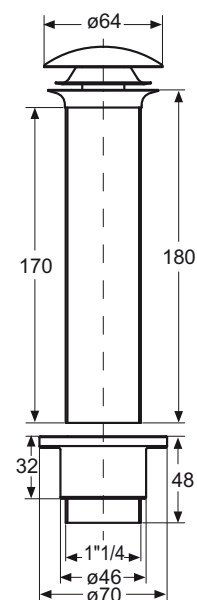

- ① CARTON:** It is the quantity of one item per master carton
- ② PALLET:** It is the quantity of one item per pallet
- ③ VOLUME:** It is the master carton's volume (to be used to calculate the total volume of the order)

Color: Chromed plated

Code	Description	Carton	Pallet	Volume
0974XL54S7	EXTRA-LONG body, for bathroom furniture with very thick tops	5	120	0,029

**VERSIONE
EXTRA LUNGO
180 mm**

**New
PRODUCT**

Determine the extent of the total thickness between the upper edge of the drain and the lower surface of the shelf. Mark the measurement H1.