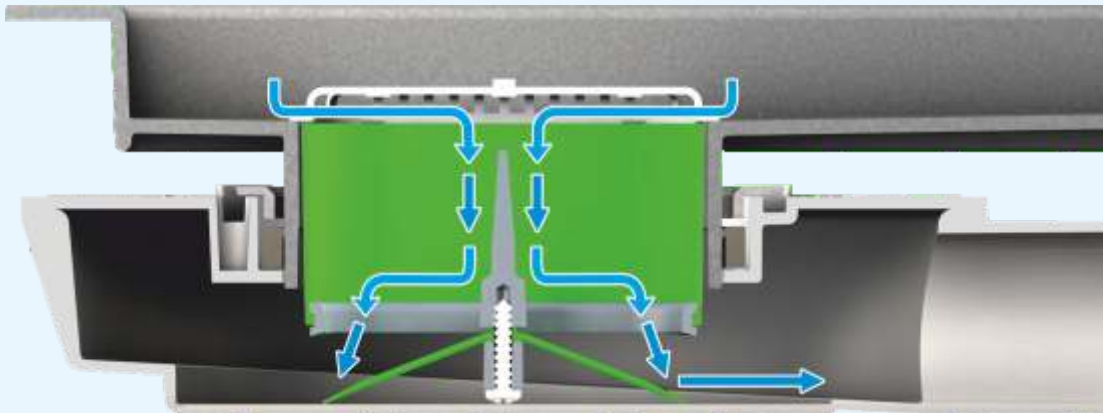

Non-return valve in open position, with water flow. The membrane of the valve has a really high sensibility that allows even the minimum water flow. In addition the discharge is higher compared to a traditional siphon, that is however subject to the phenomenon of water evaporation, and consequently to the passage of bad smells.

Mechanical odour trap in silicone for "CANALISSIMA". Suitable for very cold (ice) or very hot (evaporation) weathers

Application: for "CANALISSIMA"

Material: ABS + silicon

Color: black / green