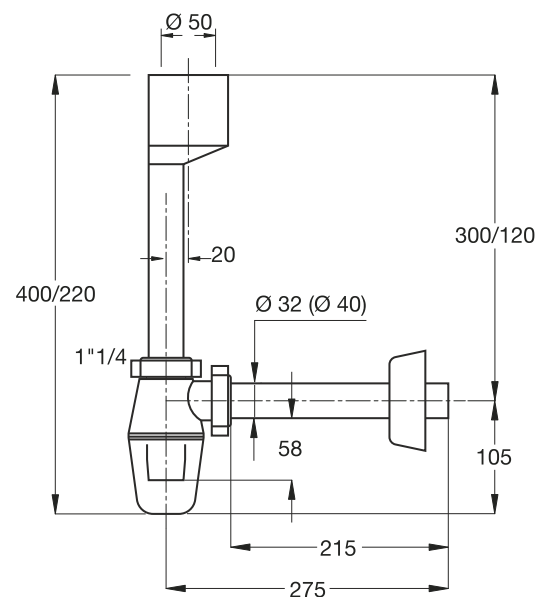

Bottle-trap for public urinals. Connection to ceramic $\varnothing$ 50 mm

Application: For urinals

Material: polypropylene PP

Color: white

Code	Description	Carton	Pallet	Volume
2126CP32B0	Outlet $\varnothing$ 32x230 mm	25	625	0,106
2126CP40B0	Outlet $\varnothing$ 40x230 mm	25	625	0,106