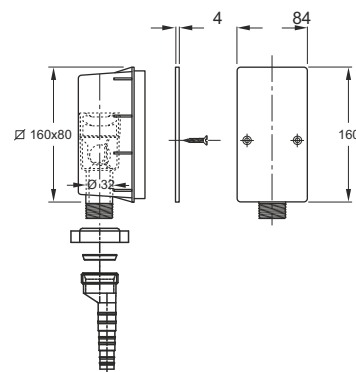

"Copernico" condensating water dry siphon. Removable for cleaning

Application: For condensating water discharge systems

Material: polypropylene PP

Color: white / green

Code	Description	Carton	Pallet	Volume
7841EC32B0	With hose connection ø 16 - 18 - 20 mm	15	1050	0,029