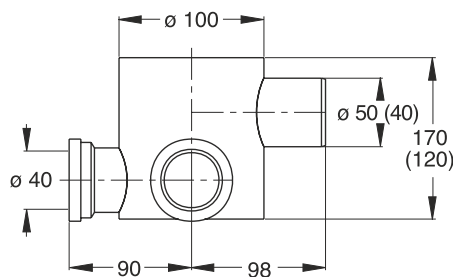

Trapped 4 ways PP floor gully made of recycled material. 4 ways: one outlet and 3 flanged inlets with sealing o-rings

Application: For central floor siphoning

Material: polypropylene PP

Color: grey

Code	Description	Carton	Pallet	Volume
6560PP17RG2	Tall H 170 mm, outlet $\varnothing$ 50 mm	25	500	0,131
6560RD17RG2	Tall H 170 mm, outlet $\varnothing$ 40 mm	25	500	0,131
6560PP12RG2	Short H 120 mm, outlet $\varnothing$ 50 mm	50	850	0,160
6560RD12RG2	Short H 120 mm, outlet $\varnothing$ 40 mm	50	850	0,160