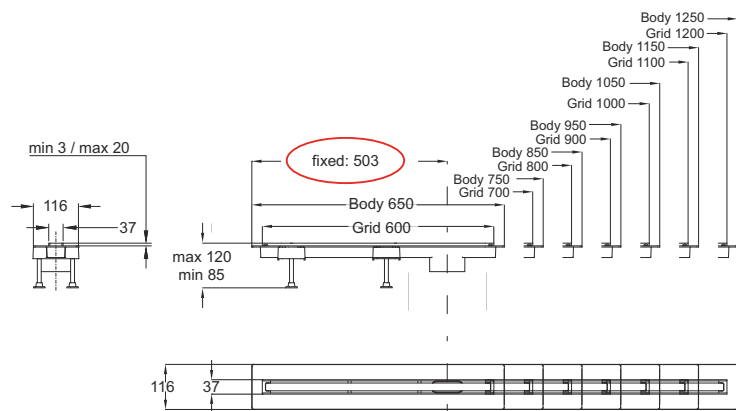

CANALISSIMA STAINLESS STEEL VERSIONE Double face

25
ANNI YEARS
GARANZIA
GUARANTEE

6.4

«CANALISSIMA» shower and floor channel.
"DOUBLE FACE" adjustable full stainless steel
AISI316 tileable grid

Application: For shower and floor drains

Material: metal + ABS

Color: satinated / black

Code	Description	Carton	Pallet	Volume
6825AC60S	Lateral drain L 60 cm	1	60	0,010
6825AC70S	Lateral drain L 70 cm	1	60	0,010
6825AC80S	Lateral drain L 80 cm	1	60	0,010
6825AC90S	Lateral drain L 90 cm	1	60	0,010
6825AC100S	Lateral drain L 100 cm	1	60	0,013
6825AC110S	Lateral drain L 110 cm	1	60	0,013
6825AC120S	Lateral drain L 120 cm	1	60	0,013

Tile adhesive