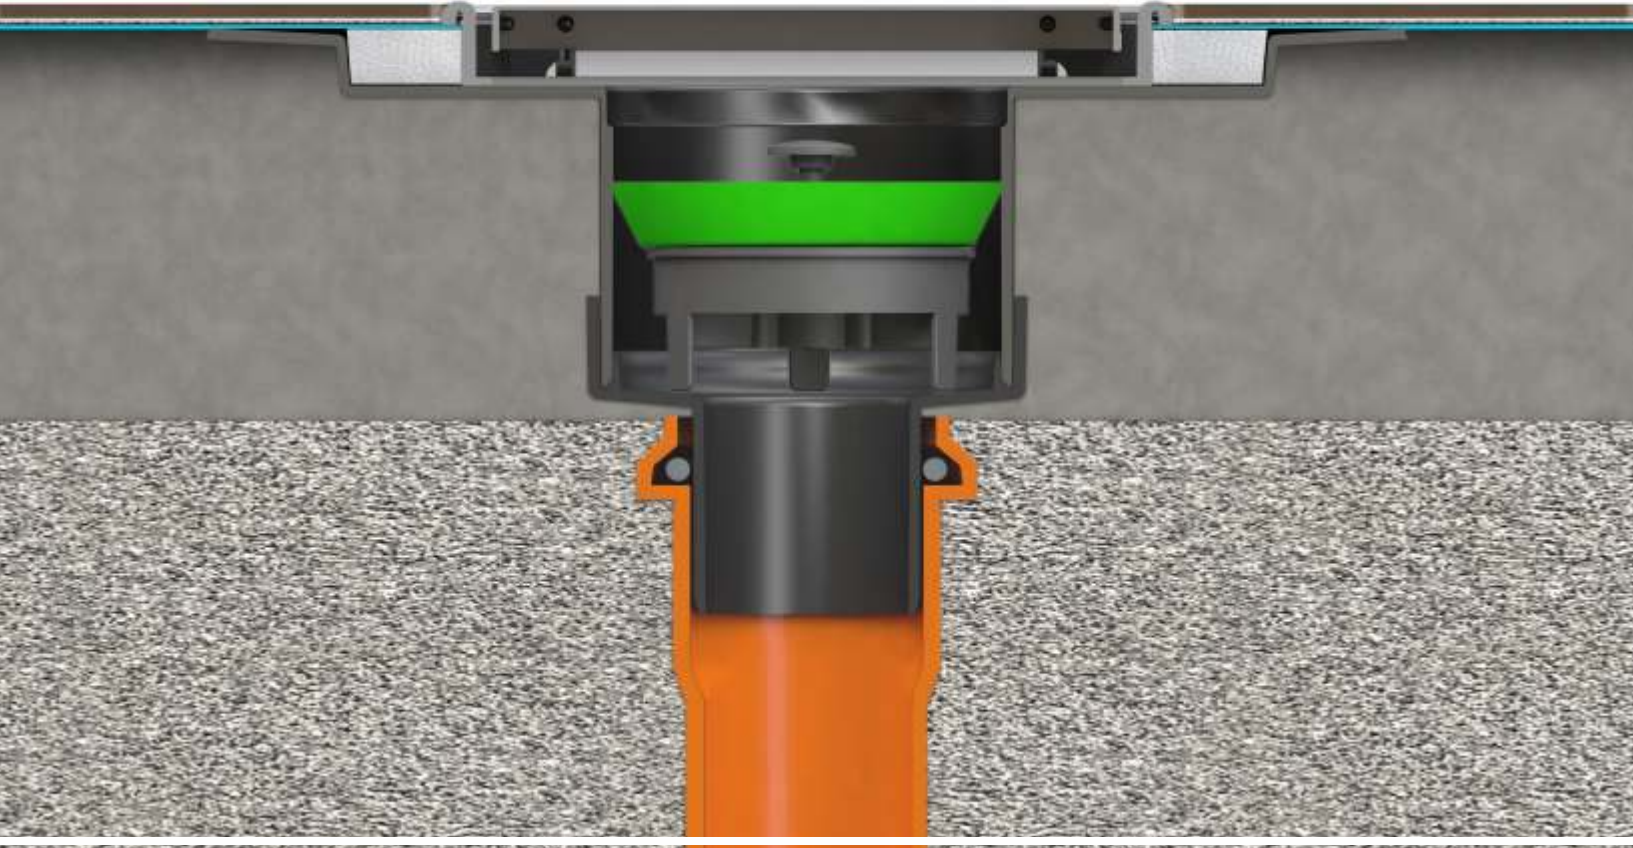

"VASSOIO" ultra low floor drain with tileable grid.

Tileable "DOUBLE-FACE" grid with special flange for under-the-tile waterproofing, dry odour trap version (NRV), full stainless steel grid

Application: For indoor applications with thin slabs

Material: ABS + stainless steel

Color: black / polished

Code	Description	Carton	Pallet	Volume
6292IX10S7	Vertical outlet $\varnothing$ 50 mm, H 57 mm, 10 x 10 cm grid	8	136	0,160
6292IX15S7	Vertical outlet $\varnothing$ 50 mm, H 57 mm, 15 x 15 cm grid	8	136	0,160
6292IX20S7	Vertical outlet $\varnothing$ 50 mm, H 57 mm, 20 x 20 cm grid	8	136	0,160