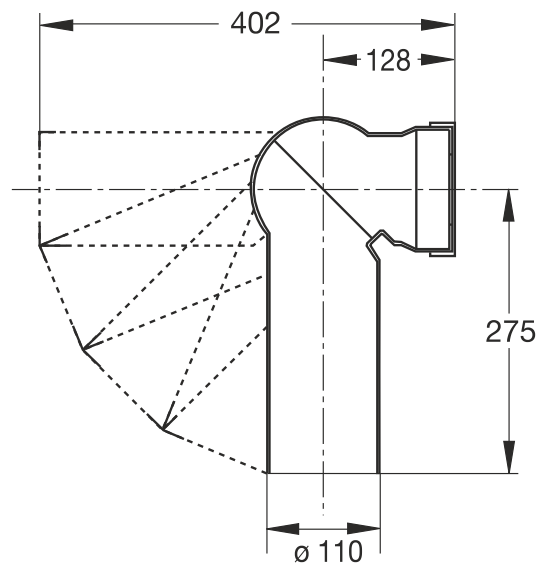

W.C. CONNECTIONS

Straight connection for WC. Inlet \varnothing 80-110 mm

Application: For WC with wall connection

Material: polypropylene PP + TPE

Color: white / yellow

8431PP90C0

Code	Description	Carton	Pallet	Volume
8431PP90C0	Outlet \varnothing 90 mm	25	625	0,106
8431PP11C0	Outlet \varnothing 110 mm	25	625	0,106