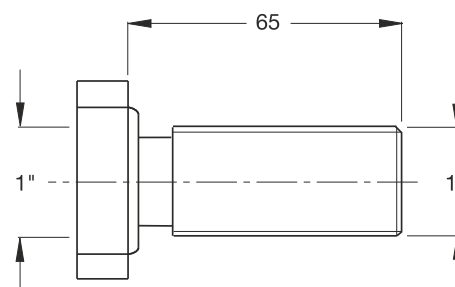

Threaded extension

Application: For washing machine or dishwasher

Material: polypropylene PP

Color: white

Code	Description	Carton	Pallet	Volume
3930EC44B0	With 1" thread nut	25	3750	0,004

Connection nozzle for tanks