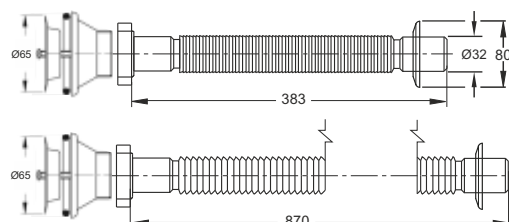

OPTIONAL

MagikOne

"MAGIKONE" flexible and extensible pipe with threaded valve

Application: For washbasins, bidets and kitchen sinks

Material: polypropylene PP + Stainless steel

Color: white / metal

Code	Description	Carton	Pallet	Volume
9532RP54B0	ø 65 mm x ø 32 mm	125	2500	0,131
9640RP64B0	ø 80 mm x ø 40 mm	75	1500	0,131