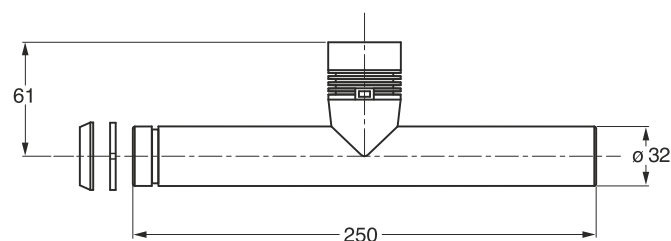

AIRPIPE, venting valve $\varnothing$ 32x200 mm

Application: to connect to the siphon

Material: ABS

Color: Chromed plated

Code	Description	Carton	Pallet	Volume
0720AB32B7	Chrome-plated pipe	25	600	0,029

AIRPIPE, venting valve White pipe

Application: to connect to the siphon

Material: ABS

Color: white

Code	Description	Carton	Pallet	Volume
0720AB64B0	Outlet $\varnothing$ 40x140 mm, female connection $\varnothing$ 40 - 1"1/2	25	600	0,029