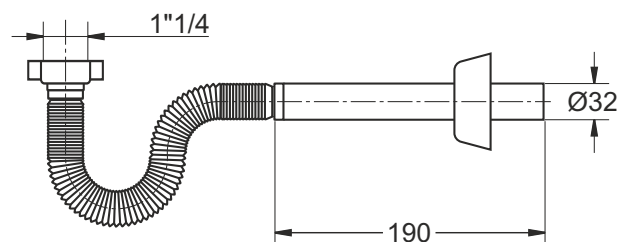

Code	Description	Carton	Pallet	Volume
2814PP54B7	Plastic nut, chrome-plated outlet pipe	25	1200	0,048

"SIFONCELLO" extensible trap for wash basin and bidet. Waste connection 1"1/4 outlet $\varnothing$ 32x230 mm

Application: For washbasin or bidet

Material: ABS + polypropylene PP

Color: Chromed plated / white