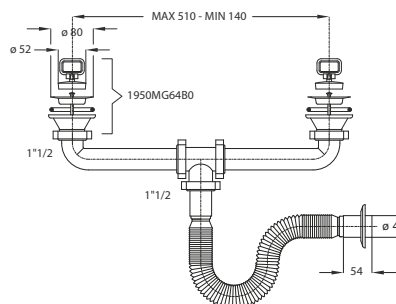

Code	Description	Carton	Pallet	Volume
1856FX64B0	In polybag	27	540	0,131
1856FX64S0	In box	24	480	0,131