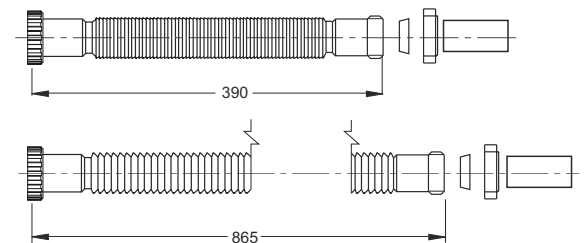

MAGIKONE flexible and extensible pipe with light alloy threaded nut. With brass outlet pipe

Application: For washbasins, bidets and kitchen sinks

Material: polypropylene PP + brass

Color: white

Code	Description	Carton	Pallet	Volume
9354CT32B0	1"1/4 x ø 32 mm	100	3000	0,080