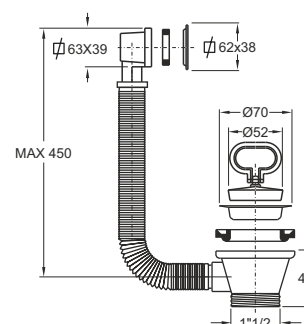

Piletta tradizionale per lavello cucina.

Tappo \varnothing 52 mm con maniglia

Application: For kitchen sinks with \varnothing 70 mm hole

Material: polypropylene PP + Stainless steel

Color: white / stainless steel