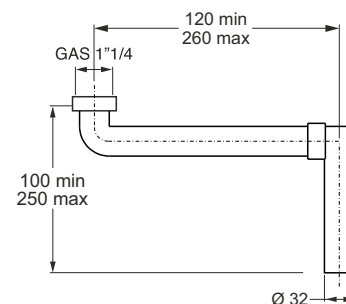

Material: ABS

Color: white

Code	Description	Carton	Pallet	Volume
0730AB32B0	White	25	1600	0,048
0730AB32B7	Chrome-plated	25	1600	0,048

0730AB32B0

0730AB32B7

Flanged pipe

Application: To connect the siphon to the valve