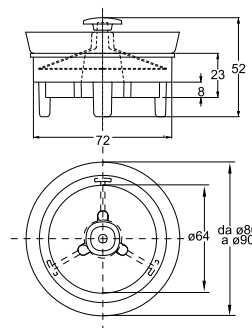

Code	Description	Carton	Pallet	Volume
6229AR90B4	Floor drain flanges version from $\varnothing 80$ mm to $\varnothing 90$ mm	50	3500	0,029