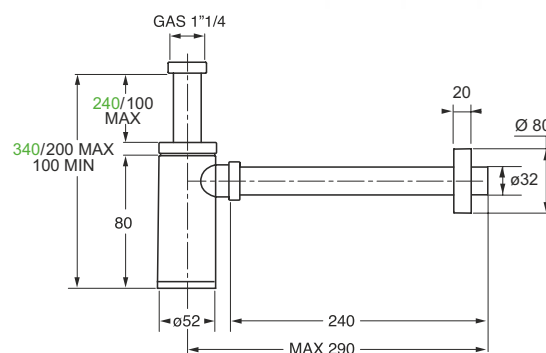

Code	Description	Carton	Pallet	Volume
2795PP32B0	Waste connection 1"1/4, outlet pipe $\varnothing$ 32x250 mm	25	200	0,057