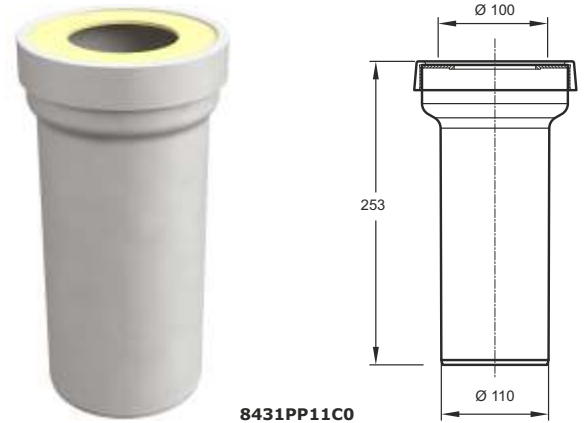

W.C. CONNECTIONS

Straight connection for WC. Inlet \varnothing 80-110 mm

Application: For WC with wall connection

Material: polypropylene PP + TPE

Color: white / yellow

8431PP90C0

Code	Description	Carton	Pallet	Volume
8431PP90C0	Outlet \varnothing 90 mm	25	625	0,106
8431PP11C0	Outlet \varnothing 110 mm	25	625	0,106