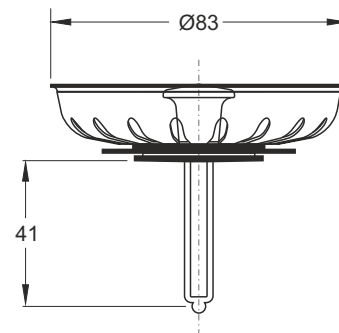

A=MIS	B=MIS	C=MM	Code
1"	1"1/4	28	1875NN44B0
1"1/4	1"1/2	30	1875NN64B0

Catcher for \varnothing 110 mm wastes

Material: Stainless steel + ABS

Color: black + chrome-plated

Code	Description	Carton	Pallet	Volume
1970EC83B7	Handle in chrome-plated brass	N.A.	N.A.	N.A.
1970LB83B7	Handle in Stainless steel	N.A.	N.A.	N.A.