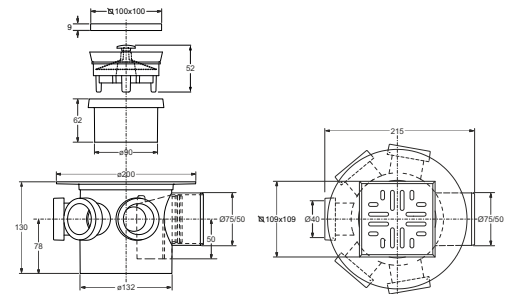

Code	Description	Carton	Pallet	Volume
6501IX50S7	Inlet $\varnothing$ 40 mm, outlet $\varnothing$ 50 mm	1	200	0,030
6501IX75S7	Inlet $\varnothing$ 40 mm, outlet $\varnothing$ 75 mm	1	200	0,030

"HELLAS" multiple inlets floor gully, inlet flanges with sealing o-ring for push-fit connection. With anti-return valve and stainless steel grid 15 x 15 cm

Application: For central floor siphoning

Material: ABS

Color: black