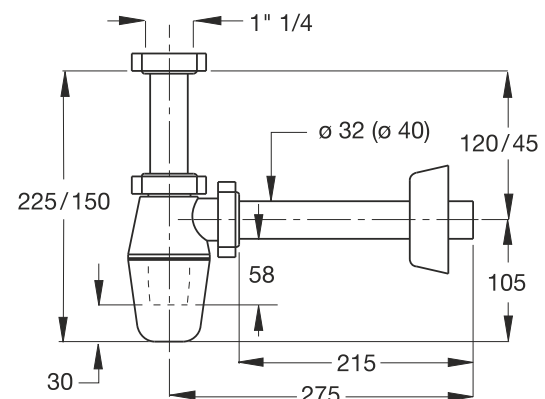

Code	Description	Carton	Pallet	Volume
2630CP32B0	1"1/4 x $\varnothing$ 32 mm	50	1000	0,131
2630CP40B0	1"1/4 x $\varnothing$ 40 mm	50	1000	0,131