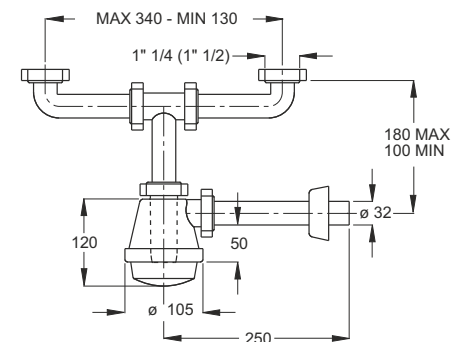

Code	Description	Carton	Pallet	Volume
1380CP54B0	Valve connection 1"1/4	25	625	0,106

"FIASCHETTO" sink bottle odour trap.

Outlet pipe $\varnothing$ 32 X 200 mm

Application: For double bowl kitchen sinks

Material: polypropylene PP

Color: white