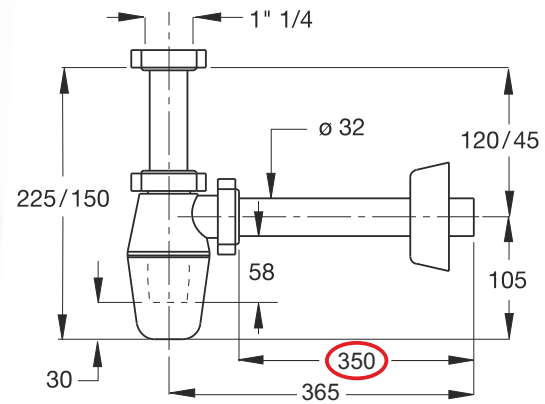

TEDESCO bottle odour trap for washbasin.

BI-POWER washers

Application: For washbasin

Material: polypropylene PP

Color: white

Code	Description	Carton	Pallet	Volume
2630CM35B0	Special outlet pipe $\varnothing$ 32/350 mm	50	1000	0,131

TEDESCO bottle odour trap for washbasin.

Stainless steel flange 18/10 $\varnothing$ 65 mm, 65 mm long bolt, $\varnothing$ 40,5 mm and plug with ring

Application: For washbasin

Material: polypropylene PP + stainless steel

Color: white / polished