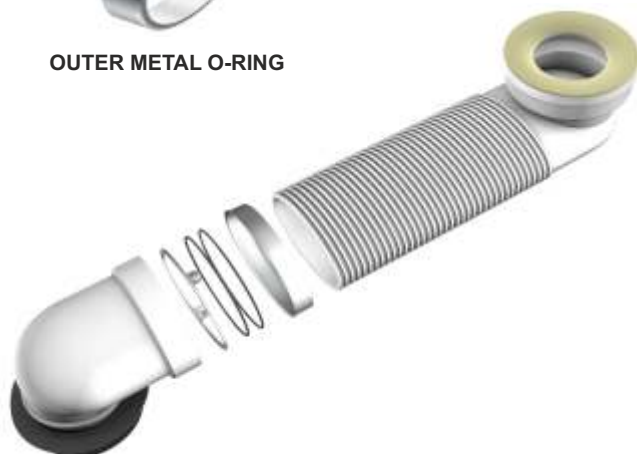

"OFFSET" WC elbow with length regulation.

Stainless steel flange with sealing O-RING

Application: For floor mounted WC

Material: polypropylene PP + Stainless steel

Color: white / chrome-plated / yellow

INNER METAL O-RING

OUTER METAL O-RING