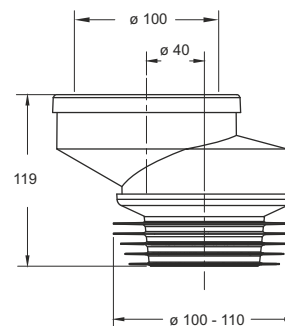

Code	Description	Carton	Pallet	Volume
8428LX10C0	40mm Offset	20	600	0,080

"BI-POWER" double-injected WC coupling
IN $\varnothing$ 100/110 mm - OUT $\varnothing$ 100/110 mm.

Application: For floor mounted WC

Material: polypropylene PP + TPE

Color: white / yellow