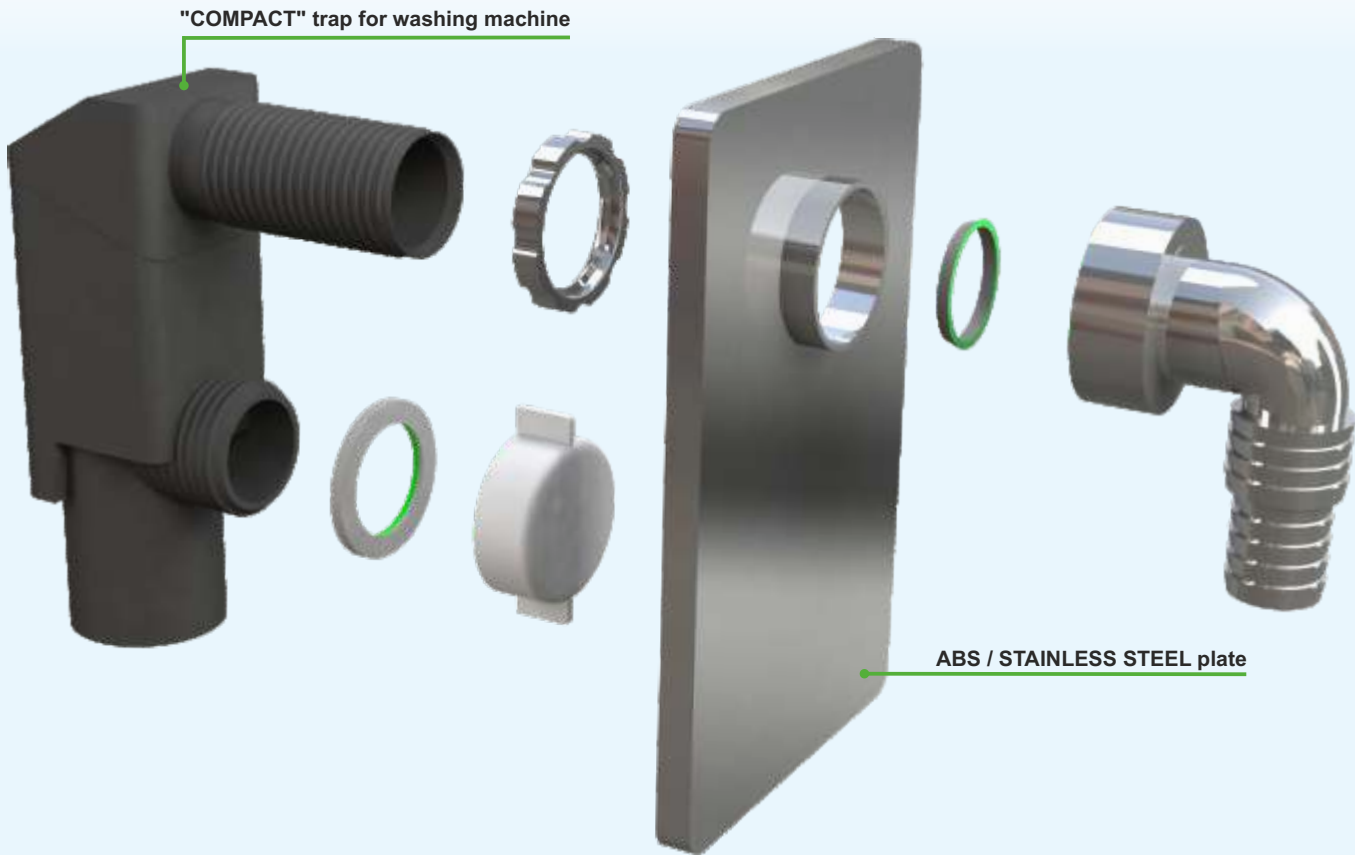

"COMPACT" concealed trap for washing machine or dish washer. Weldable to PEHD pipes

Application: For washing machine or dishwasher

Material: PEHD + ABS

Color: black / white / chrome-plated

Code	Description	Carton	Pallet	Volume
3400IX40B9	Plate and accessories in stainless steel	25	1000	0,057
3400CR40B9	Plate and accessories in plastic ABS chrome-plated	25	1000	0,057
3400EC40B9	Plate and accessories in white plastic	25	1000	0,057