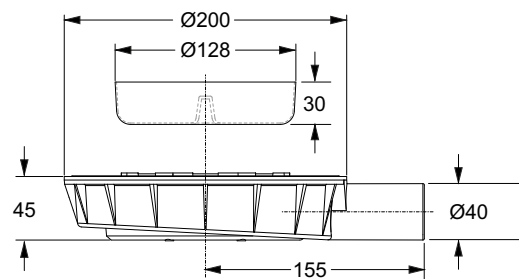

Image shows the small vertical dimensions of trapped floor MINI -DRAIN

"MINI-DRAIN" very low floor odour trap, glueable to the waterproof layer, version for "CANALISSIMA". With chemicals and temperature resistant silicon water container

Application: To use with thin slabs

Material: ABS + silicon

Color: black / green

Code	Description	Carton	Pallet	Volume
6314PV40S2	Outlet $\varnothing$ 40 mm, H 45 mm	1	172	0,160
6314PV50S2	Outlet $\varnothing$ 50 mm, H 57 mm	1	172	0,160