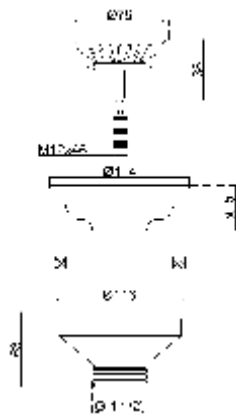

1973LB64B0