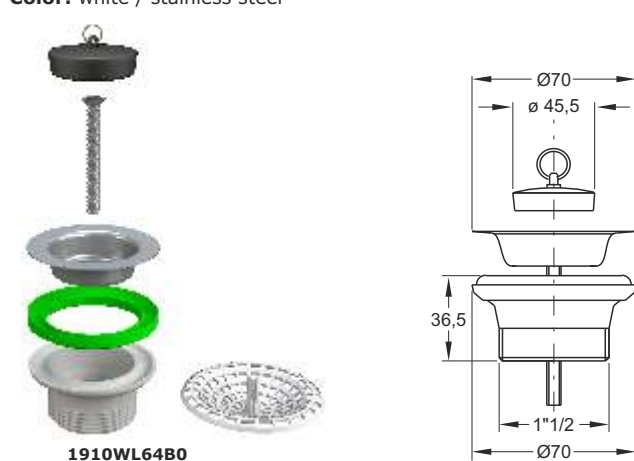

"SIMPLEX" small traditional valve for kitchen sinks

Flange $\varnothing$ 70mm, without overflow

Application: For fire-clay kitchen sinks with $\varnothing$ 80 mm hole

Material: polypropylene PP + Stainless steel

Color: white / stainless steel

Code	Description	Carton	Pallet	Volume
1910WL64B0	$\varnothing$ 45,5 mm Plug with ring	50	3500	0,029
1910MG64B0	$\varnothing$ 45,5 mm Plug with handle	50	3500	0,029