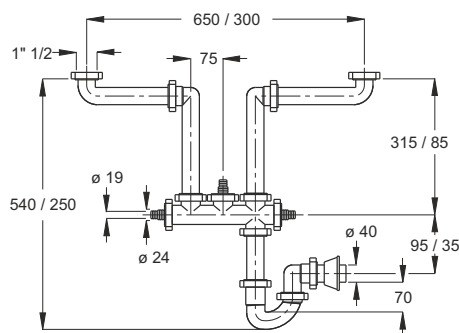

Code	Description	Carton	Pallet	Volume
1520CP40B0	double inlet, 3 waste water connectors	20	340	0,160