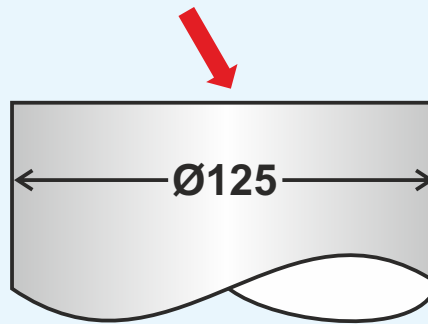

6630IX15S

6631IX15S

6640IX15S

UNIVERSAL FLOOR GRID for multiple pipe diameters

ONE PIECE FITS ALL

from 4" pipes

upto 5" pipes

"MAGIK-GRID" universal stainless steel grate.