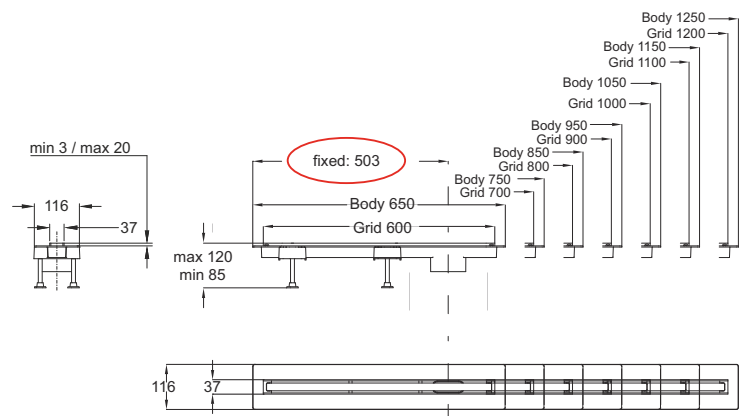

Code	Description	Carton	Pallet	Volume
6825AL60S	Lateral drain L 60 cm	1	60	0,010
6825AL70S	Lateral drain L 70 cm	1	60	0,010
6825AL80S	Lateral drain L 80 cm	1	60	0,010
6825AL90S	Lateral drain L 90 cm	1	60	0,010
6825AL100S	Lateral drain L 100 cm	1	60	0,013
6825AL110S	Lateral drain L 110 cm	1	60	0,013
6825AL120S	Lateral drain L 120 cm	1	60	0,013