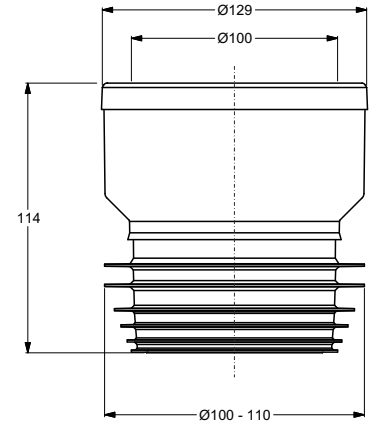

"TALL" double-injected WC coupling. Tall version
IN $\varnothing$ 100/110 mm - OUT $\varnothing$ 100/110 mm.

Application: For floor mounted WC

Material: polypropylene PP + TPE

Color: white / yellow

Code	Description	Carton	Pallet	Volume
8423HL10C0	Straight	N.A.	N.A.	N.A.

"TALL" double-injected WC coupling. Tall version
IN $\varnothing$ 100/110 mm - OUT $\varnothing$ 100/110 mm.

Application: For floor mounted WC

Material: polypropylene PP + TPE

Color: white / yellow