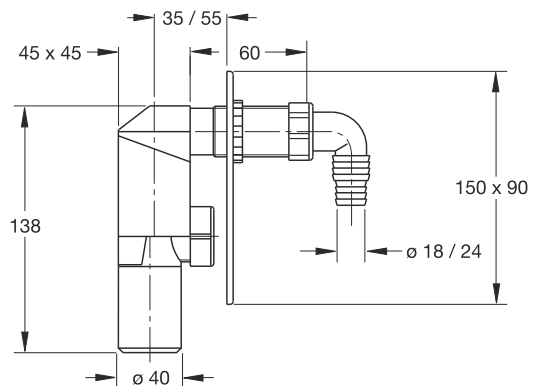

"COMPACT" concealed trap for washing machine or dish washer. Weldable to PEHD pipes

Application: For washing machine or dishwasher

Material: PEHD + ABS

Color: black / white / chrome-plated

Code	Description	Carton	Pallet	Volume
3400IX40B9	Plate and accessories in stainless steel	25	1000	0,057
3400CR40B9	Plate and accessories in plastic ABS chrome-plated	25	1000	0,057
3400EC40B9	Plate and accessories in white plastic	25	1000	0,057