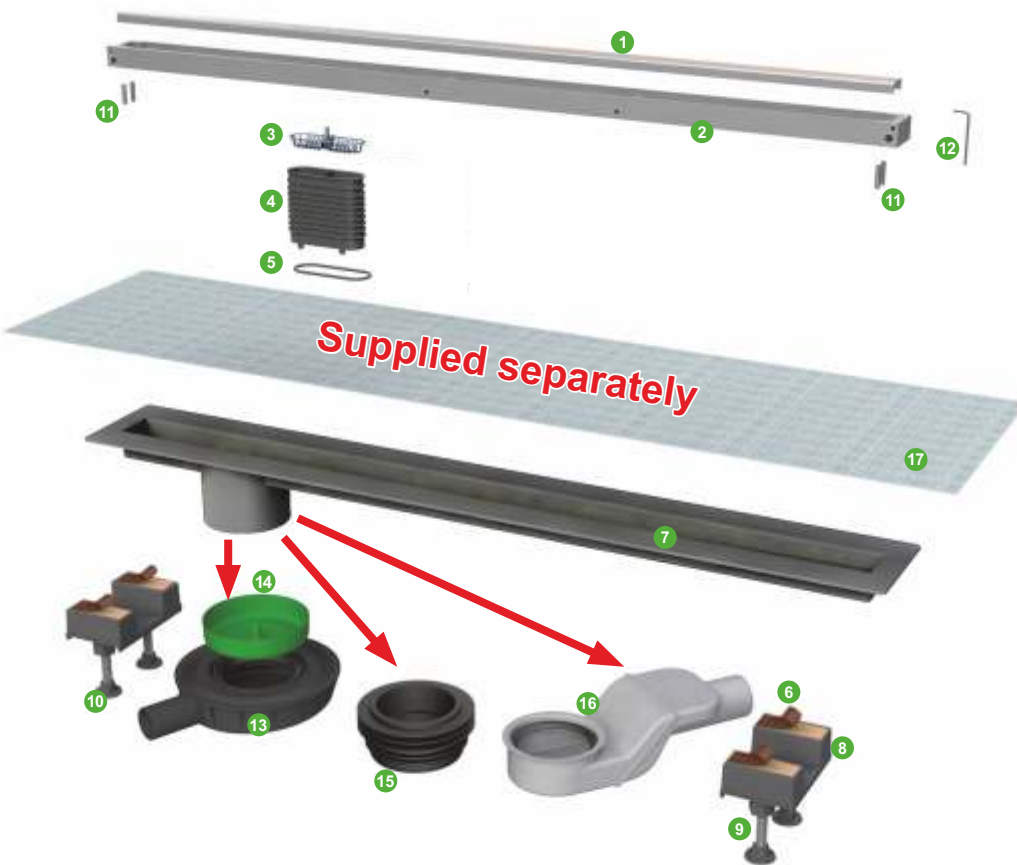

LEGEND:

- 1 Metal cover
- 2 Metal frame
- 3 Filter
- 4 Fishing device
- 5 O-ring for fishing device
- 6 Double sided adhesive
- 7 Body of the floor conduit
- 8 Stabilizing bases
- 9 Screws to regulate the waste
- 10 Supports
- 11 Screws for micrometric regulation
- 12 Allen key
- 13 Siphon Mini-Drain
- 14 Low bowl, water column: 30 mm
- 15 Gommone
- 16 Siphon Sogliola
- 17 Waterproofing sheet