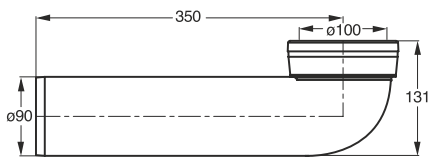

W.C. CONNECTIONS

WC 90° elbow. Inlet $\varnothing$ 80-110 mm

Application: For WC with wall connection

Material: polypropylene PP + TPE

Color: white / yellow

Code	Description	Carton	Pallet	Volume
8436PP90C0	Outlet $\varnothing$ 90 mm	20	340	0,160
8436PP11C0	Outlet $\varnothing$ 110 mm	20	340	0,160

8436PP90C0