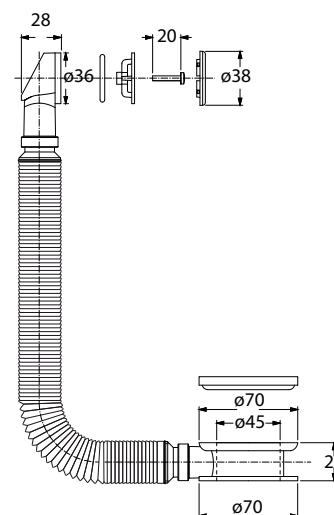

Passing-through waste for washbasin.

Welded overflow

Application: For washbasin

Material: ABS + polypropylene PP

Color: Chromed plated

Code	Description	Carton	Pallet	Volume
2990CR70B0	Round grid $\varnothing$ 38 mm, chrome-plated	25	1750	0,029