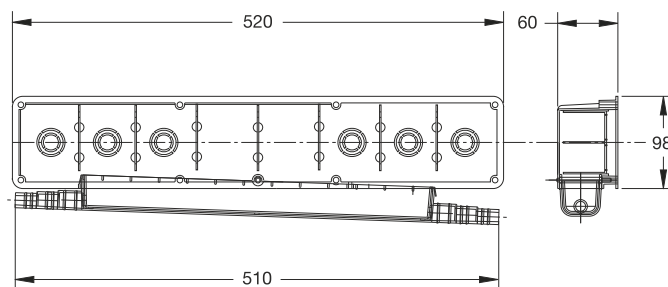

Code	Description	Carton	Pallet	Volume
7810PA50K2	52 cm long box	20	400	0,125