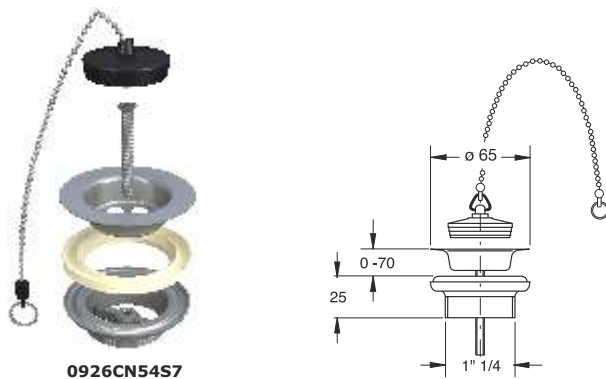

09430T54S7

09450T54S7

"Simplex" grilled waste in brass. Waste connection 1"1/4, ø 65 mm flange

Application: For washbasin

Material: Stainless steel+brass

Color: Chromed plated

Code	Description	Carton	Pallet	Volume
0926CN54B7	Plug with 25 cm long chain	100	7000	0,029
0926MG54B7	Plug with handle	100	7000	0,029