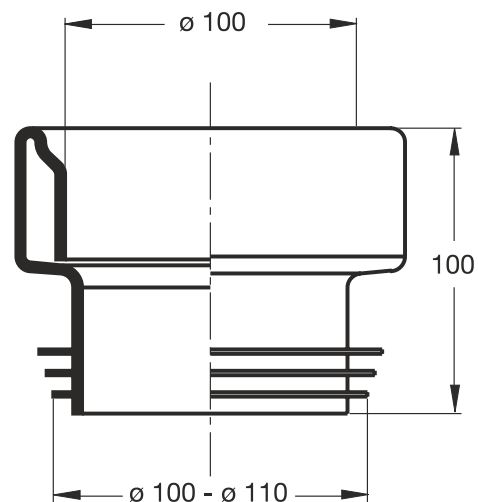

PVC COUPLING

Soft coupling

IN $\varnothing$ 100 mm - OUT $\varnothing$ 100/110 mm.

Application: For floor mounted WC

Material: PVC

Color: white

Code	Description	Carton	Pallet	Volume
8416PV10C0	Straight	24	960	0,057

Soft coupling

IN $\varnothing$ 100 mm - OUT $\varnothing$ 100/110 mm.

Application: For floor mounted WC

Material: PVC

Color: white