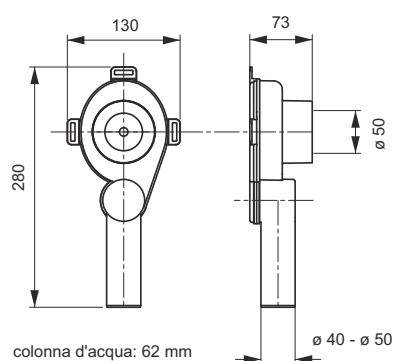

In wall trap for "URINAL" purpose. Version with one outlet diameter only $\varnothing$ 50 mm

Application: for urinal

Material: polypropylene PP

Color: grey

Code	Description	Carton	Pallet	Volume
3880GZ50B2	vertical outlet solution	25	750	0,080