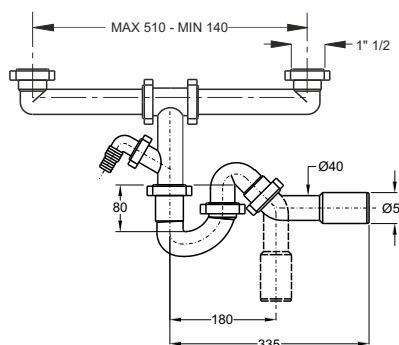

Code	Description	Carton	Pallet	Volume
1660KN50B0	With universal adjustable outlet pipe and waste water connection	25	425	0,160