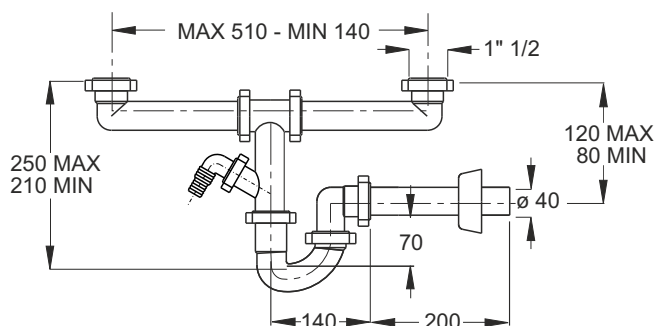

Code	Description	Carton	Pallet	Volume
1620KP40B0	With waste water connection	25	425	0,160

"MAGNUM" pipe odour trap for kitchen sinks.

Outlet pipe $\varnothing 40 \times 230$ mm

Application: For double bowl kitchen sinks

Material: polypropylene PP

Color: white