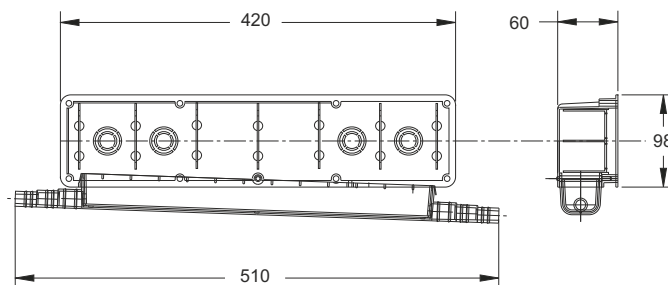

Code	Description	Carton	Pallet	Volume
7810PA40K2	42 cm long box	20	400	0,125