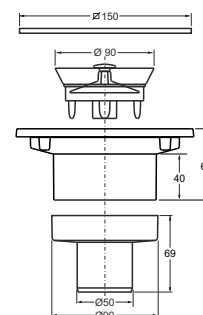

"VERTIGO" floor drain with vertical outlet. Dry odour trap version (NRV)

Application: For indoor applications with thin slabs

Material: ABS + stainless steel

Color: grey / metal

Code	Description	Carton	Pallet	Volume
6293IX15S7	Vertical outlet \varnothing 50 mm, 15 x 15 cm grid	20	340	0,160