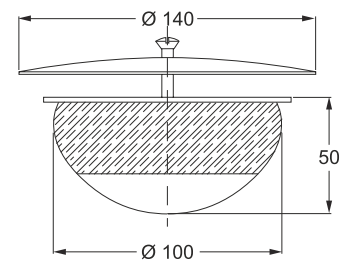

With "BI-POWER" technology

Application: Floor gullies sealing

Material: polypropylene PP + stainless steel

Color: grey / metal

SINGLE PIECE WITHOUT JOINTS

6910PP13RG2

6910PP15RG2

Code	Description	Carton	Pallet	Volume
6910PP13RG2	Plug \varnothing 100 mm, Steel cover \varnothing 125 mm	50	2400	0,048
6910PP15RG2	Plug \varnothing 100 mm, Steel cover \varnothing 140 mm	50	2400	0,048