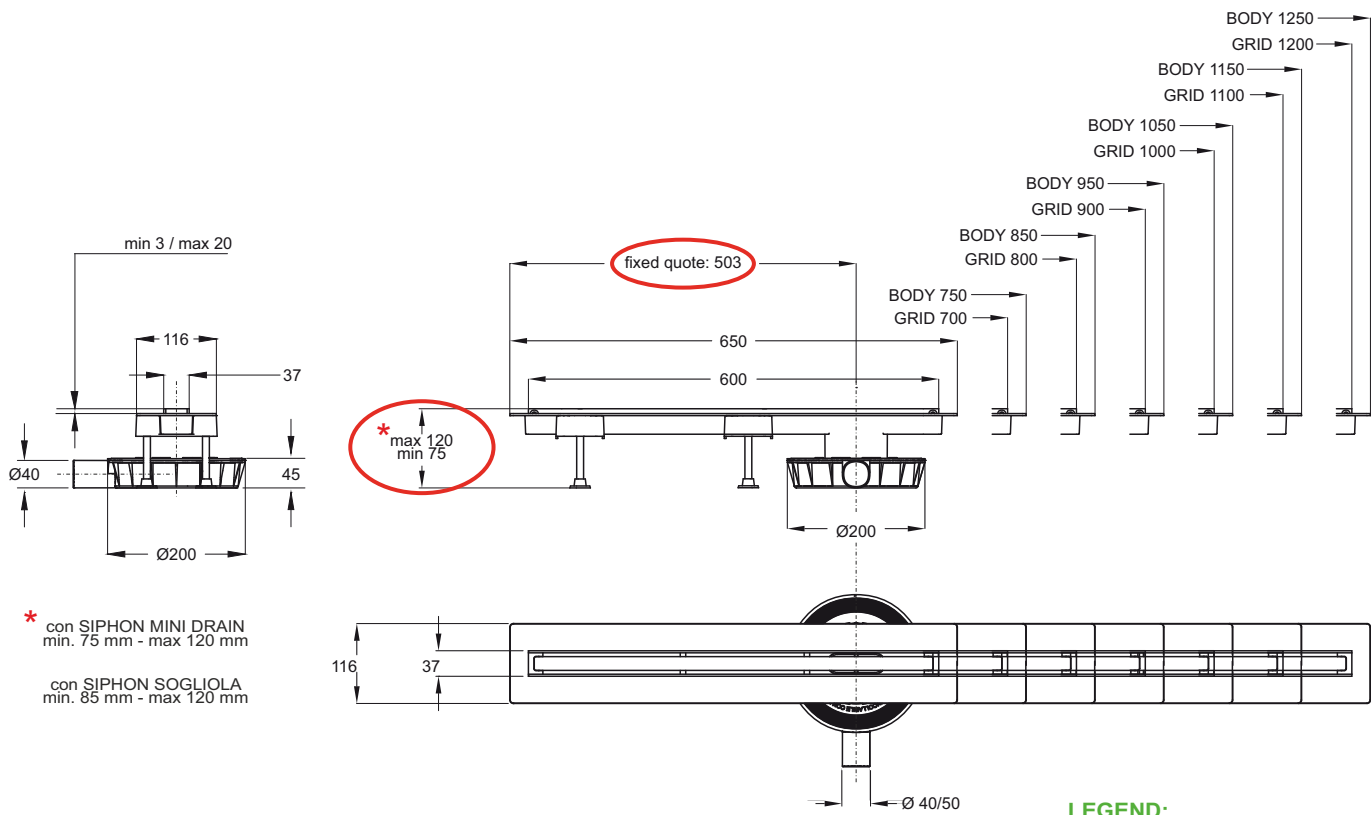

* con SIPHON MINI DRAIN
min. 75 mm - max 120 mm
con SIPHON SOGLIOLA
min. 85 mm - max 120 mm

LEGEND:

- 1 Metal cover
- 2 Metal frame
- 3 Filter
- 4 Fishing device
- 5 O-ring for fishing device
- 6 Double sided adhesive
- 7 Body of the floor conduit
- 8 Stabilizing bases
- 9 Screws to regulate the waste
- 10 Supports
- 11 Screws for micrometric regulation
- 12 Allen key
- 13 Siphon Mini-Drain
- 14 Low bowl, water column: 30 mm
- 15 Gommone
- 16 Siphon Sogliola
- 17 Waterproofing sheet