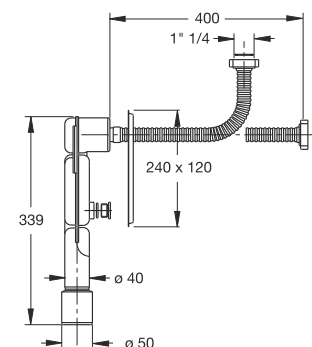

"BOA" concealed trap for wash basin, outlet to weld or to plug in $\varnothing 40 + 50$ mm

Application: For washbasin

Material: PEHD + ABS

Color: black

Code	Description	Carton	Pallet	Volume
3380GZ50B9	1"1/4 connection, white cover	25	625	0,106