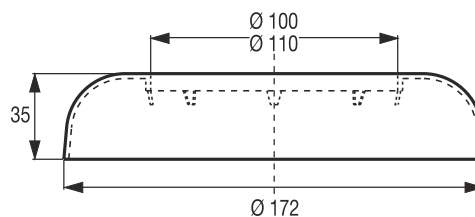

Code	Description	Carton	Pallet	Volume
8401PP90C0	External $\varnothing$ 170 mm, hole $\varnothing$ 90 mm	35	2450	0,029
8401PP10C0	External $\varnothing$ 170 mm, hole $\varnothing$ 100 mm	35	2450	0,029
8401PP11C0	External $\varnothing$ 170 mm, hole $\varnothing$ 110 mm	35	2450	0,029