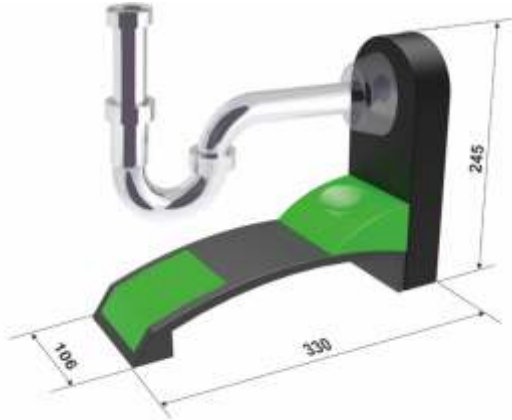

Material: ABS

Color: grey / green

Code	Description
ESP-2486S	Exhibitor for siphons with \varnothing 26 mm outlet
ESP-2460S	Exhibitor for siphons with \varnothing 32 mm outlet
ESP-2461S	Exhibitor for siphons with \varnothing 40 mm outlet