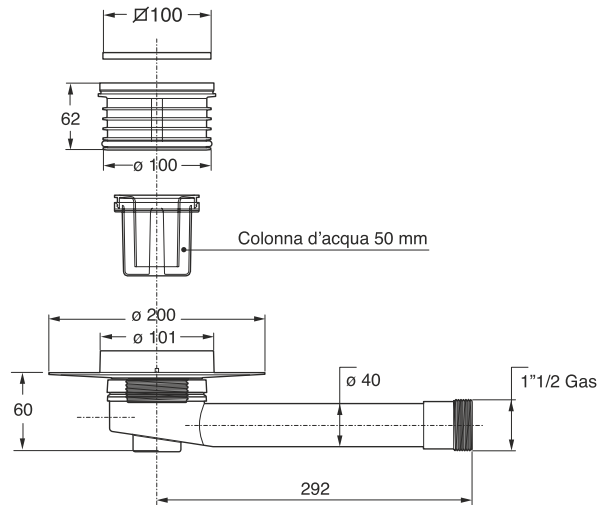

Color: white / metal

Code	Description	Carton	Pallet	Volume
6740IX10B0	Extended outlet ø 40/50 mm	25	625	0,106

"VULCANO" trapped floor gully.

ABS chrome-plated 10 x10 cm grid

Application: For central floor siphoning