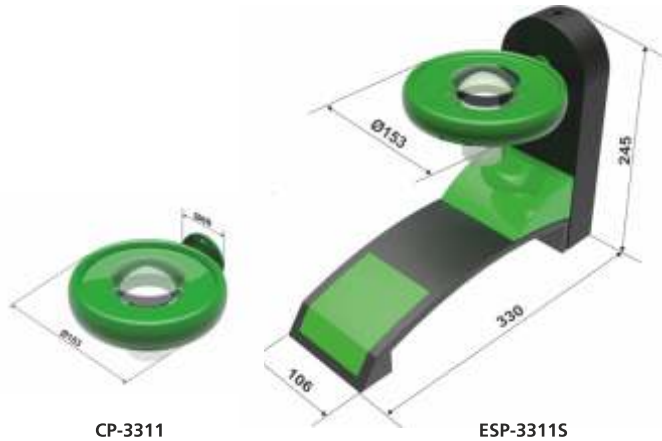

Code	Description
ESP-3311S	Exhibitor for drains for table
CP3311	Exhibitor for drains for wall

N.B.: Exhibitors are provided without the products shown in the picture

Exhibitor for TAPPARELLO

Material: ABS

Color: grey