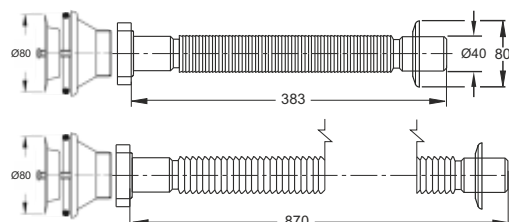

9640RP64B0

"MAGIKONE" flexible and extensible pipe with threaded valve

Application: For washbasins, bidets and kitchen sinks

Material: polypropylene PP + Stainless steel

Color: white