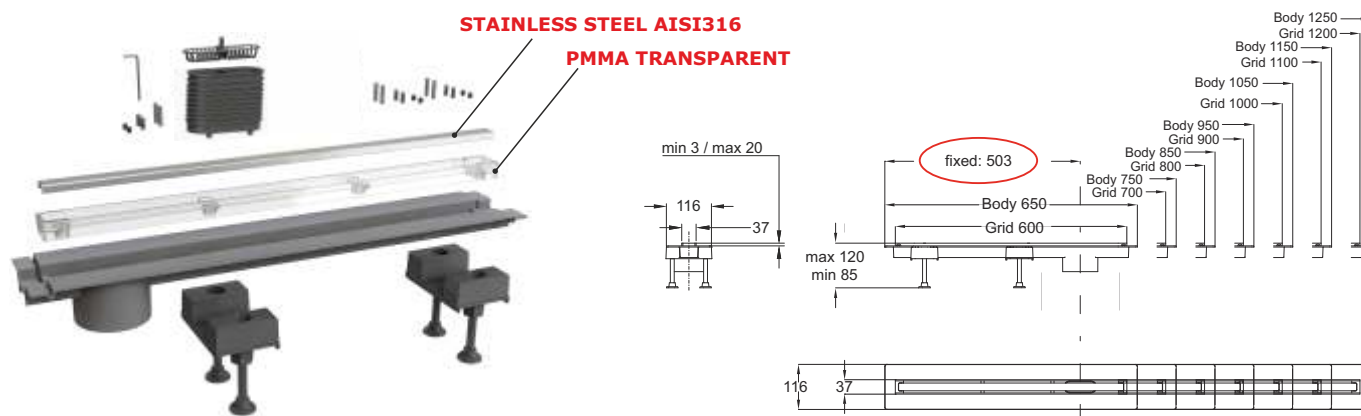

Tile adhesive

Code	Description	Carton	Pallet	Volume
6835MX60S	Lateral drain L 60 cm	1	60	0,010
6835MX70S	Lateral drain L 70 cm	1	60	0,010
6835MX80S	Lateral drain L 80 cm	1	60	0,010
6835MX90S	Lateral drain L 90 cm	1	60	0,010
6835MX100S	Lateral drain L 100 cm	1	60	0,010
6835MX110S	Lateral drain L 110 cm	1	60	0,013
6835MX120S	Lateral drain L 120 cm	1	60	0,013