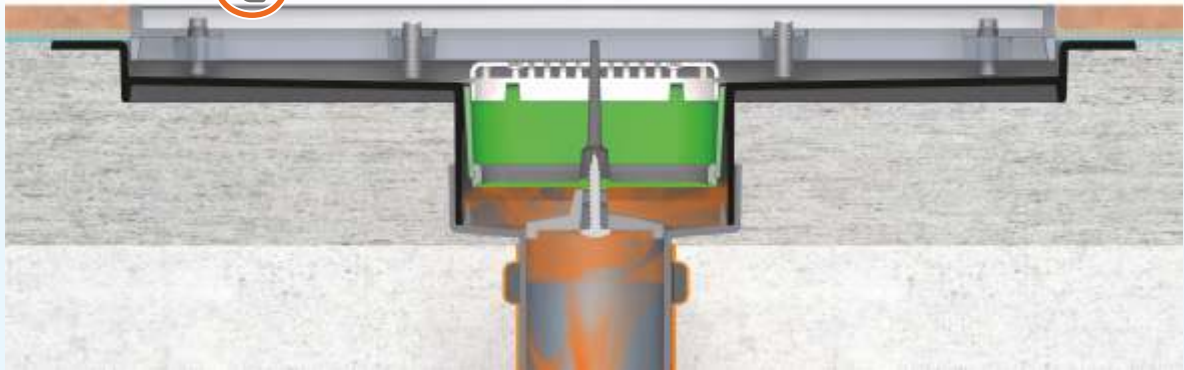

CANALISSIMA VERTICAL MIXAGE KIT Double face

Non-return valve in normally closed position, with no water flow. The perfect closing of the valve's stops the return of bad smells into the house.