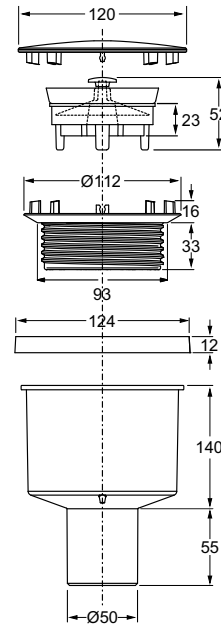

DOCCIONE

"DOCCIONE" trap for shower plates with hole $\varnothing$ 90 mm
Vertical outlet $\varnothing$ 50 mm, dry siphon

Application: For shower plates with hole $\varnothing$ 90 mm

Material: polypropylene PP + ABS

Color: white / chrome-plated

Code	Description	Carton	Pallet	Volume
5270AB12B7	Cover in chrome-plated ABS $\varnothing$ 120 mm	25	200	0,106
5270IX12B7	Cover in ABS covered with stainless steel $\varnothing$ 120 mm	25	200	0,106