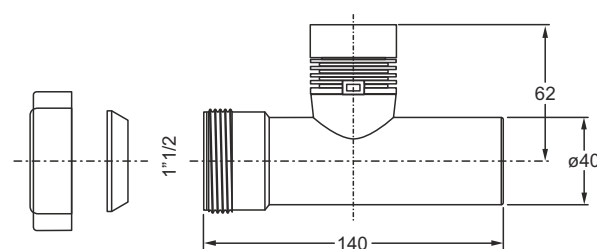

Code	Description	Carton	Pallet	Volume
0720AB32B7	Chrome-plated pipe	25	600	0,029

AIRPIPE, venting valve White pipe

Application: to connect to the siphon

Material: ABS

Color: white