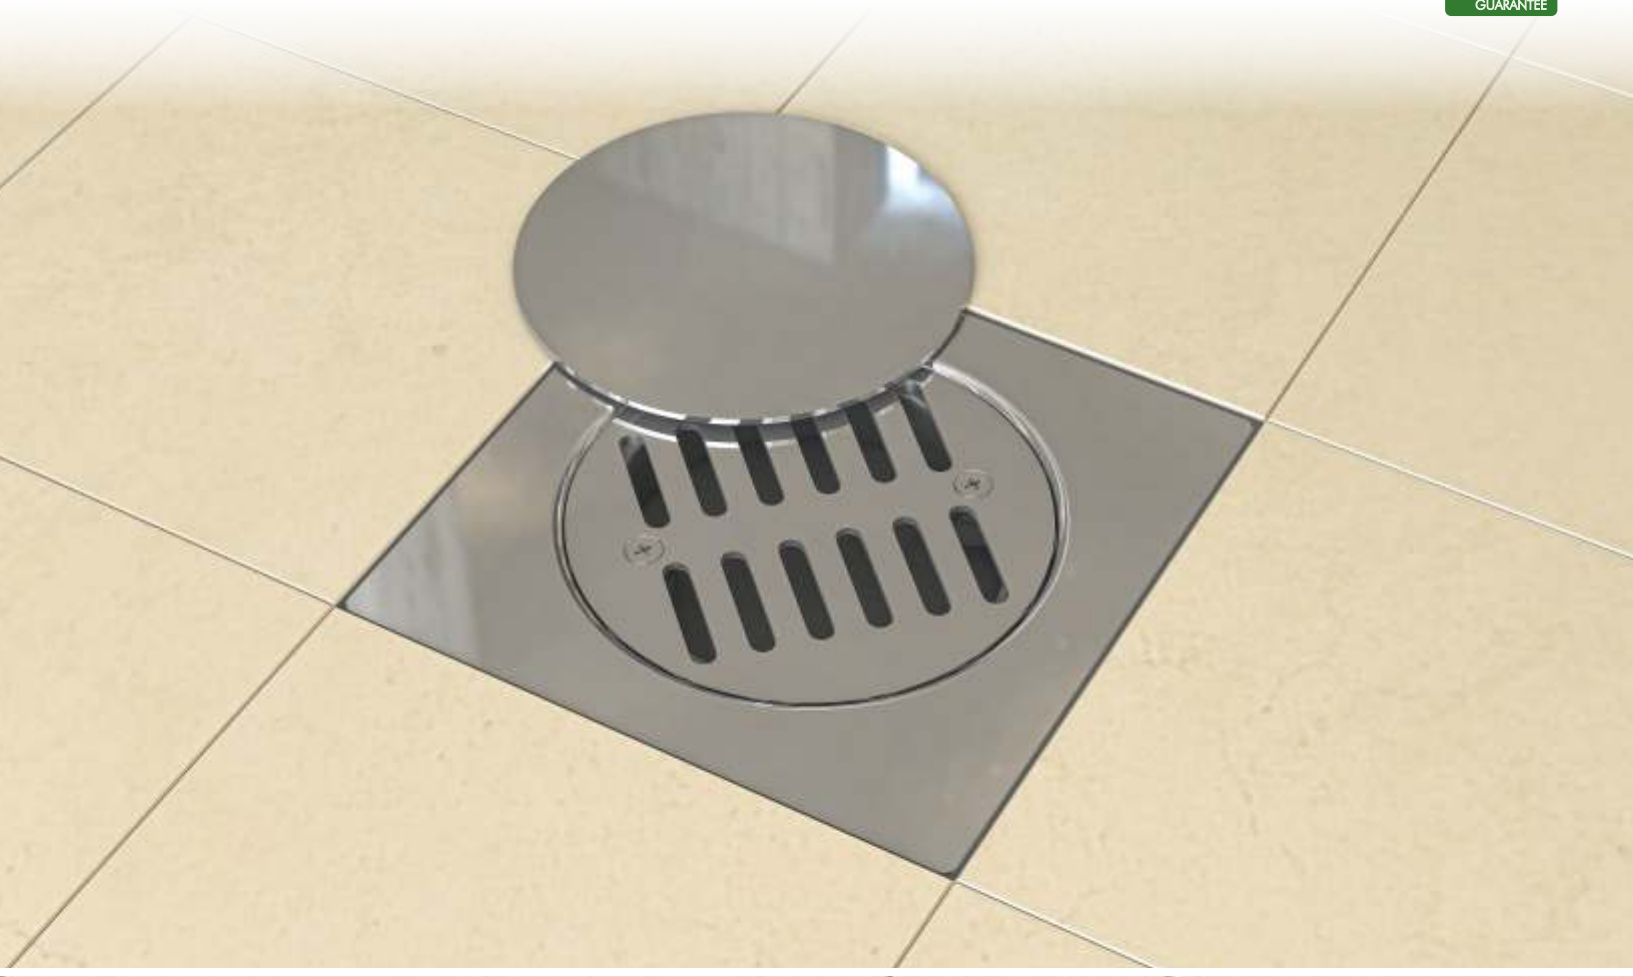

"NRV" valvola meccanica di non ritorno anti-odore in silicone. Versione retro-fit universale.

Application: To stop bad smells

Material: ABS + sylicon

Color: green / white

Code	Description	Carton	Pallet	Volume
5229AR79B4	Shower drain flanges version from $\varnothing 70$ mm to $\varnothing 80$ mm	50	3500	0,029