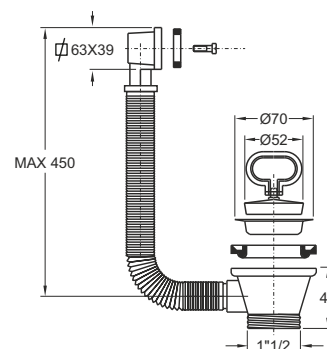

Code	Description	Carton	Pallet	Volume
1942MG64B0	Flange $\varnothing$ 70, with rectangular overflow, without grid	50	1500	0,08

Piletta tradizionale per lavello cucina.

Tappo $\varnothing$ 52 mm con maniglia

Application: For kitchen sinks with $\varnothing$ 70 mm hole

Material: polypropylene PP + Stainless steel

Color: white / stainless steel