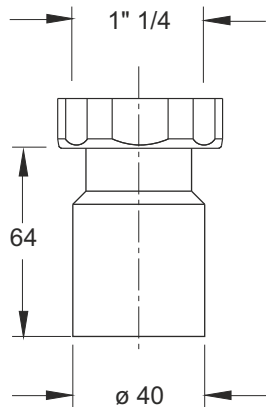

64400T54B9