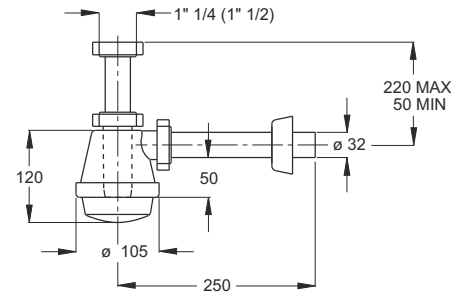

"FIASCHETTO" sink bottle odour trap.

Outlet pipe $\varnothing$ 32 X 200 mm

Application: For single bowl kitchen sinks

Material: polypropylene PP

Color: white

Code	Description	Carton	Pallet	Volume
1370CP54B0	Valve connection 1"1/4	25	750	0,08

"FIASCHETTO" sink bottle odour trap.

Outlet pipe $\varnothing$ 32 X 200 mm

Application: For single bowl kitchen sinks

Material: polypropylene PP

Color: white