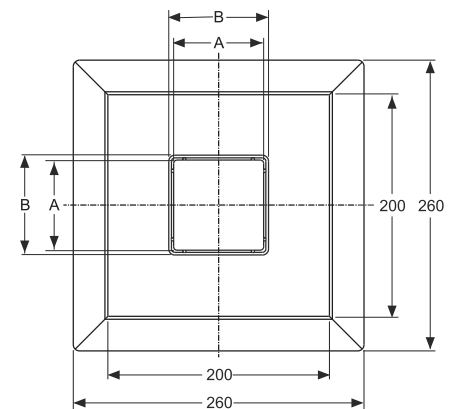

A=MM x B=MM

$\varnothing$ 90 x $\varnothing$ 105

$\varnothing$ 150 x $\varnothing$ 134

$\varnothing$ 200 x $\varnothing$ 184