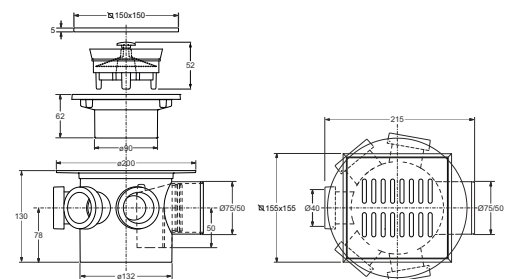

Code	Description	Carton	Pallet	Volume
6503IX50S7	Inlet $\varnothing$ 40 mm, outlet $\varnothing$ 50 mm	1	200	0,030
6503IX75S7	Inlet $\varnothing$ 40 mm, outlet $\varnothing$ 75 mm	1	200	0,030