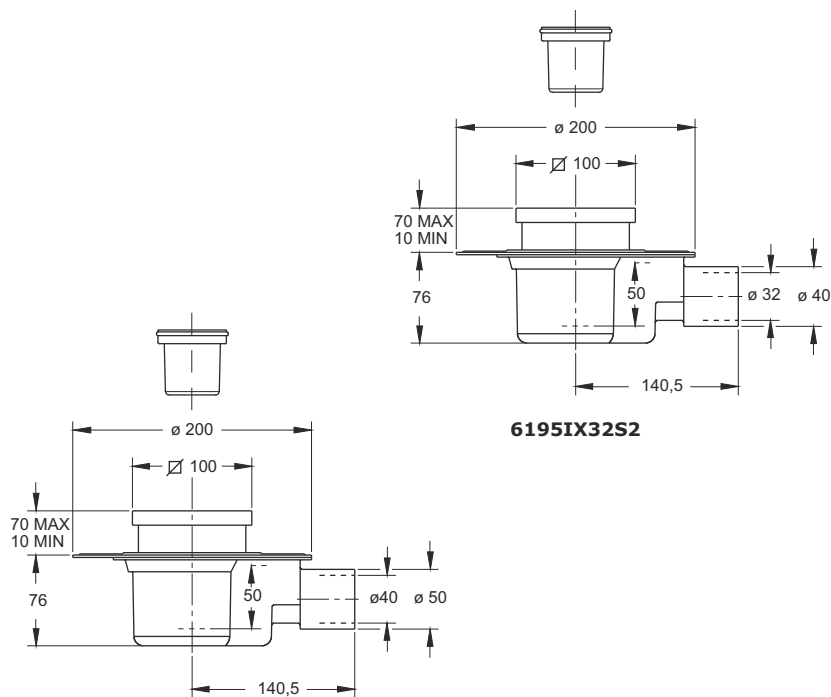

6630IX20S

6631IX20S

6640IX20S

"GO-GO" trapped floor gully with adjustable grid and coupling. 10 x 10 cm grid

Application: For indoor applications with thin slabs

Material: ABS + stainless steel

Color: grey / metal