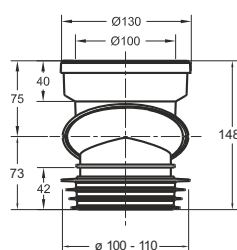

Code	Description	Carton	Pallet	Volume
8620IX10B0	IN $\varnothing$ 90/110 mm - OUT $\varnothing$ 100/110 mm	12	300	0,106