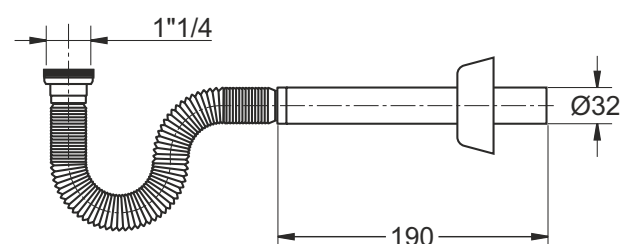

"SIFONCELLO" extensible trap for wash basin and bidet. Waste connection 1"1/4 outlet $\varnothing$ 32x230 mm

Application: For washbasin or bidet

Material: ABS + polypropylene PP

Color: Chromed plated / white

Code	Description	Carton	Pallet	Volume
28140T54B0	Metal nut, white outlet pipe	25	1200	0,048