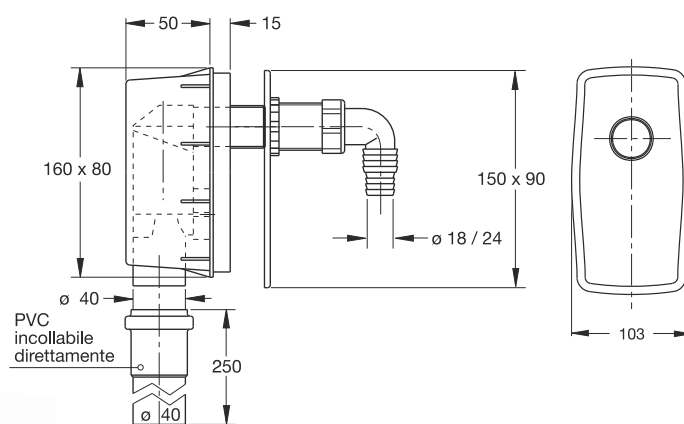

COMPACT

SIPHON-SYSTEM FOR WASHING-MACHINE

25
ANNI YEARS
GARANZIA
GUARANTEE

The joint with bell and washer has to stay inside the box

The possibility to easily take out the trap from its housing

"COMPACT" concealed trap for washing machine or dishwasher. Weldable to PEHD pipes, with extractable siphon and PVC pipe

Application: For washing machine or dishwasher

Material: PEHD + PVC + ABS

Color: black / white / chrome-plated

Code	Description	Carton	Pallet	Volume
3445CR40B9	Plate and accessories in plastic ABS chrome-plated	25	625	0,106
3445EC40B9	Plate and accessories in white plastic	25	625	0,106