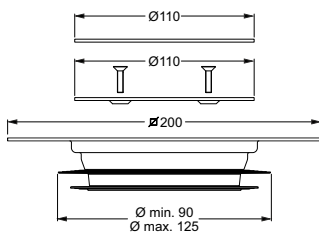

UNIVERSAL FLOOR GRID for multiple pipe diameters

ONE PIECE FITS ALL

from 4" pipes

upto 5" pipes

"MAGIK-GRID" universal stainless steel grate.

20 x 20 cm

Application: For pipes from Ø110 mm to Ø125 mm

Material: Stainless steel AISI 304 + PVC

Color: polished + black

Code	Description	Carton	Pallet	Volume
6630IX20S	With bolted design grid	15	600	0,057
6631IX20S	With bolted design grid and anti-smell valve	15	600	0,057
6640IX20S	With bolted clean-out cover	15	600	0,057

6630IX20S