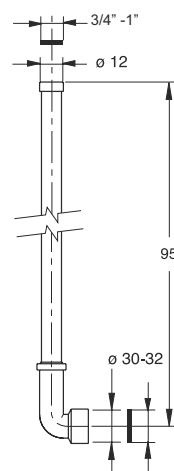

Flushing pipe for inclosed flowmeters

Material: polypropylene PP

Color: grey

TUBO DI CACCIATA PER PASSI RAPIDI (FLUSSOMETRI)

Code	Description	Carton	Pallet	Volume
8830UN32B0	Inlet $\varnothing$ 12 mm, Gasket $\varnothing$ 30-32 mm	50	750	0,109

Flushing pipe to inclose for altecon tanks

o-ring for seal and telescopic assembling

Material: PVC

Color: grey