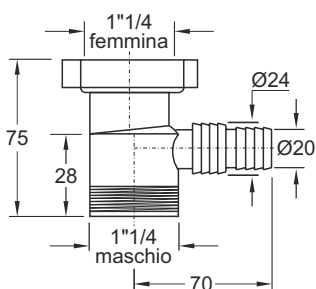

1825AR54B0