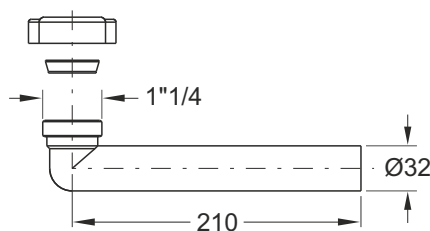

Code	Description	Carton	Pallet	Volume
1825PP54B0	1"1/4 - Ø 32 x 210 mm	50	2400	0,048
1825PP64B0	1"1/2 - Ø 40 x 240 mm	50	2000	0,057

1825PP54B0

1825PP64B0

Universal auxiliary connection Conical washer

Application: to connect to the siphon