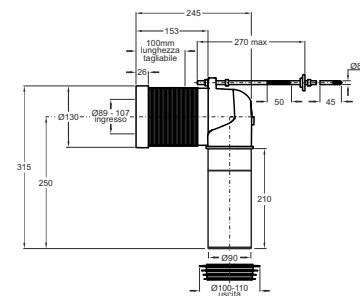

"Civitas" WC 90° connection to the floor. With rubber joint

Application: For hanged WC

Material: polypropylene PP + TPE

Color: white / black

8540UN90CO

8541UN90CO

Code	Description	Carton	Pallet	Volume
8540UN90CO	Universal outlet \varnothing 90-110 mm	2	140	0,030
8541UN90CO	Universal outlet \varnothing 90-110 mm, with hanger	2	140	0,030