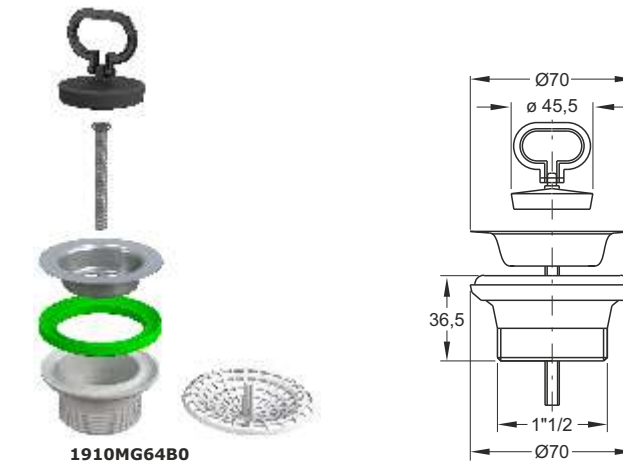

"SIMPLEX" small traditional valve for kitchen sinks

Flange $\varnothing$ 70mm, without overflow

Application: For fire-clay kitchen sinks with $\varnothing$ 80 mm hole

Material: polypropylene PP + Stainless steel

Color: white / stainless steel

Code	Description	Carton	Pallet	Volume
1910WL64B0	$\varnothing$ 45,5 mm Plug with ring	50	3500	0,029
1910MG64B0	$\varnothing$ 45,5 mm Plug with handle	50	3500	0,029