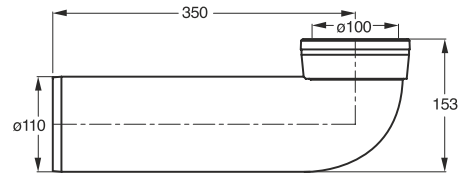

8436PP11C0

WC 90° elbow

Application: For WC

Material: PVC

Color: white / yellow

Code	Description	Carton	Pallet	Volume
8435PV10C0	Without inspection	8	240	0,105