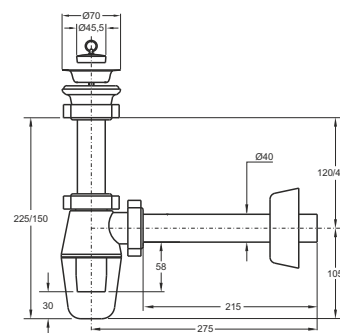

"TEDESCO" bottle odour trap. Threaded nut 1"1/2 , plastic outlet pipe $\varnothing 40$ X 230 mm

Application: For single bowl kitchen sinks

Material: polypropylene PP + stainless steel

Color: white

Code	Description	Carton	Pallet	Volume
1279CP40B0	Valve with stainless steel grid $\varnothing 70/45,5$ mm with plug with ring	45	900	0,131