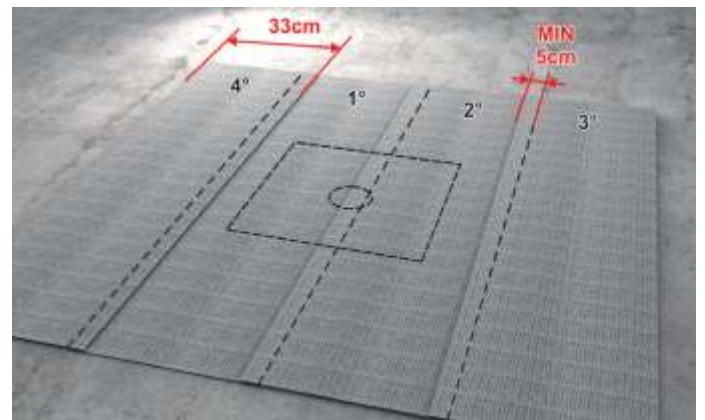

Example of installation of Bonomini's ADHESIVE waterproofing layer Art. 6822AD--C

Waterproofing adhesive sheet. For "CANALISSIMA»

Application: To waterproof the slab

Material: Woven-non-woven

Color: grey