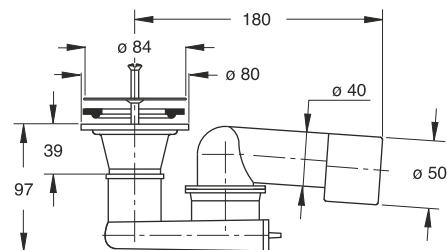

Code	Description	Carton	Pallet	Volume
5120NC80B9	Outlet to weld or to insert $\varnothing$ 40-50 mm	25	1000	0,057

Adjustable low trap for shower plates Inox grid $\varnothing$ 80 mm

Application: For shower plates with hole $\varnothing$ 60 mm

Material: polypropylene PP + Stainless steel

Color: white / polished