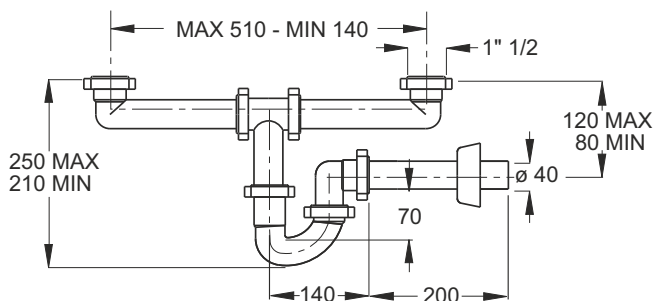

"MAGNUM" pipe odour trap for kitchen sinks.

Outlet pipe $\varnothing 40 \times 230$ mm

Application: For double bowl kitchen sinks

Material: polypropylene PP

Color: white

Code	Description	Carton	Pallet	Volume
1620CP40B0	Valve connection 1"1/2	25	500	0,131

"MAGNUM" pipe odour trap for kitchen sinks.

Outlet pipe $\varnothing 40 \times 230$ mm

Application: For double bowl kitchen sinks

Material: polypropylene PP

Color: white