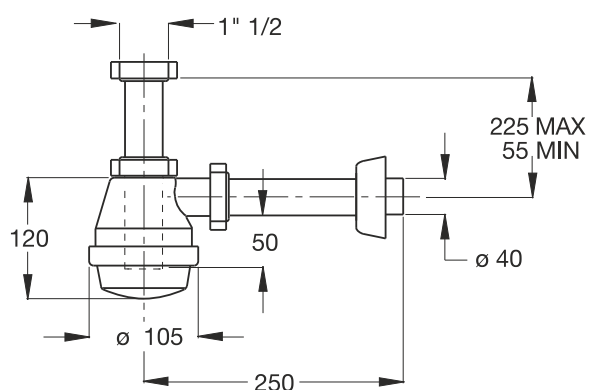

"FIASCA" sink bottle odour trap.

Outlet pipe $\varnothing 40 \times 230$ mm

Application: For single bowl kitchen sinks

Material: polypropylene PP

Color: white