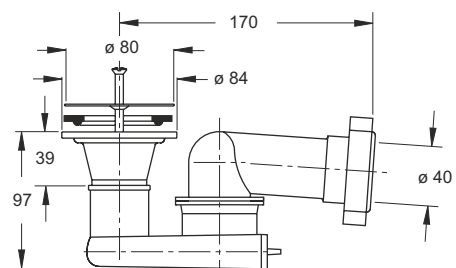

Code	Description	Carton	Pallet	Volume
5123NC80B0	Threaded outlet 1"1/2 - $\varnothing$ 40 mm	25	1000	0,057