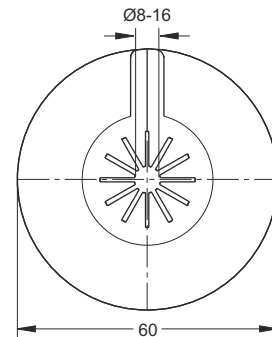

Code	Description	Carton	Pallet	Volume
9935UN22B0	ø 8 mm - 16 mm	25/500	N.A.	0,03

"MULTI-TEST" plug for pipes. Thread 1/2"

Application: To test plumbing systems

Material: polypropylene PP + Rubber

Color: red / blue