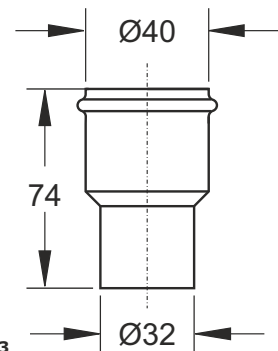

0694GZ40B3