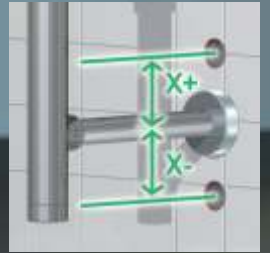

0

CHROMIUM-PLATED

Insert the trap into its place, considering the alignment measure between the pipe and the wall outlet

Cut the exceeding part of the siphon if it corresponds to the measure X+, otherwise buy the special extension MINIM ALL if the measure corresponds to X