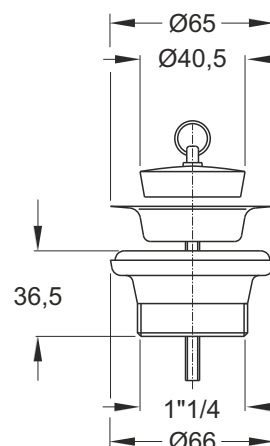

Drain valve Stainless steel flange 18/10 $\varnothing$ 65 mm,
65 mm long bolt

Application: For washbasin

Material: Stainless steel + polypropylene PP

Color: metal

Code	Description	Carton	Pallet	Volume
2024WL54B0	$\varnothing$ 40,5 mm and plug with ring	50	3500	0,029