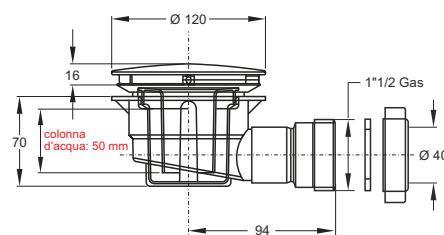

Code	Description	Carton	Pallet	Volume
5290AB12B7	Cover in chrome-plated ABS $\varnothing$ 120 mm	25	200	0,106
5290IX12B7	Cover in ABS covered with stainless steel $\varnothing$ 120 mm	25	200	0,106