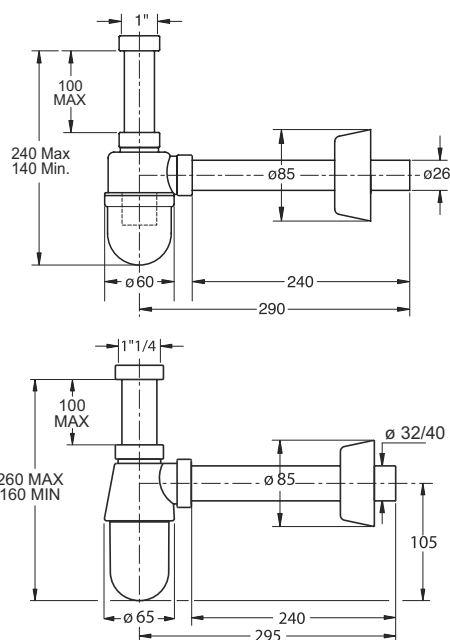

"THERMOTRAP" bottle trap for wash basin.

With cleanable cartridge

Application: For washbasin

Material: ABS+brass

Color: Chromed plated

Code	Description	Carton	Pallet	Volume
05600T25K7	Waste connection 1", outlet pipe $\varnothing$ 26x250 mm	25	800	0,063
0570EC25K7	Waste connection 1"1/4, outlet pipe $\varnothing$ 32x250 mm	25	800	0,063
05700T25K7	Waste connection 1"1/4, outlet pipe $\varnothing$ 32x250 mm	25	800	0,063
0570EC23K7	Waste connection 1"1/4, outlet pipe $\varnothing$ 40x250 mm	25	800	0,063