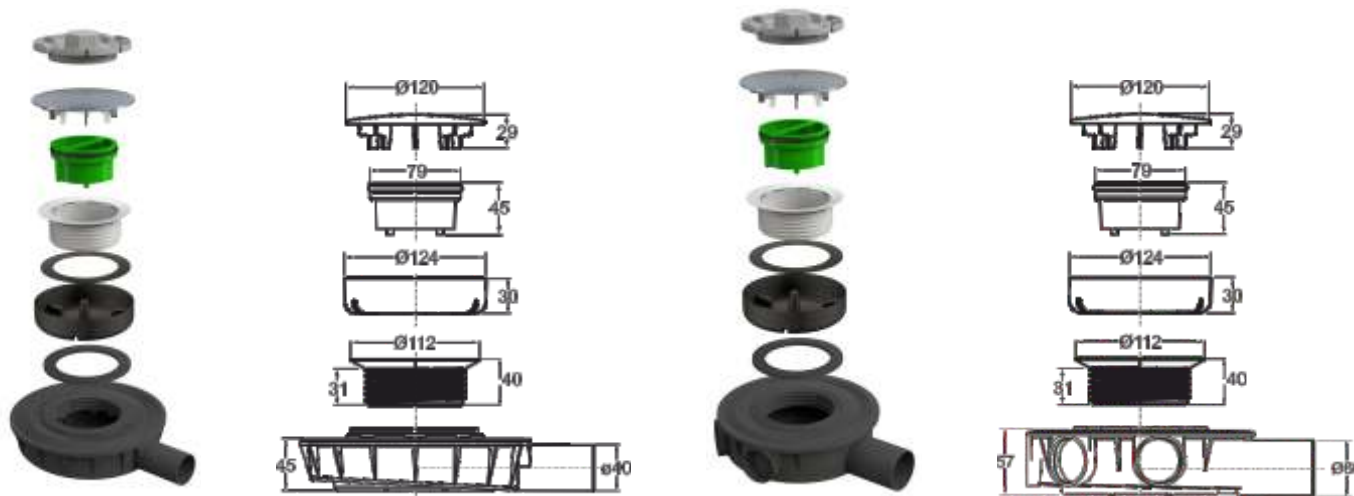

5220CR40S7 - 5220IX40S7

5220CR50S7 - 5220IX50S7