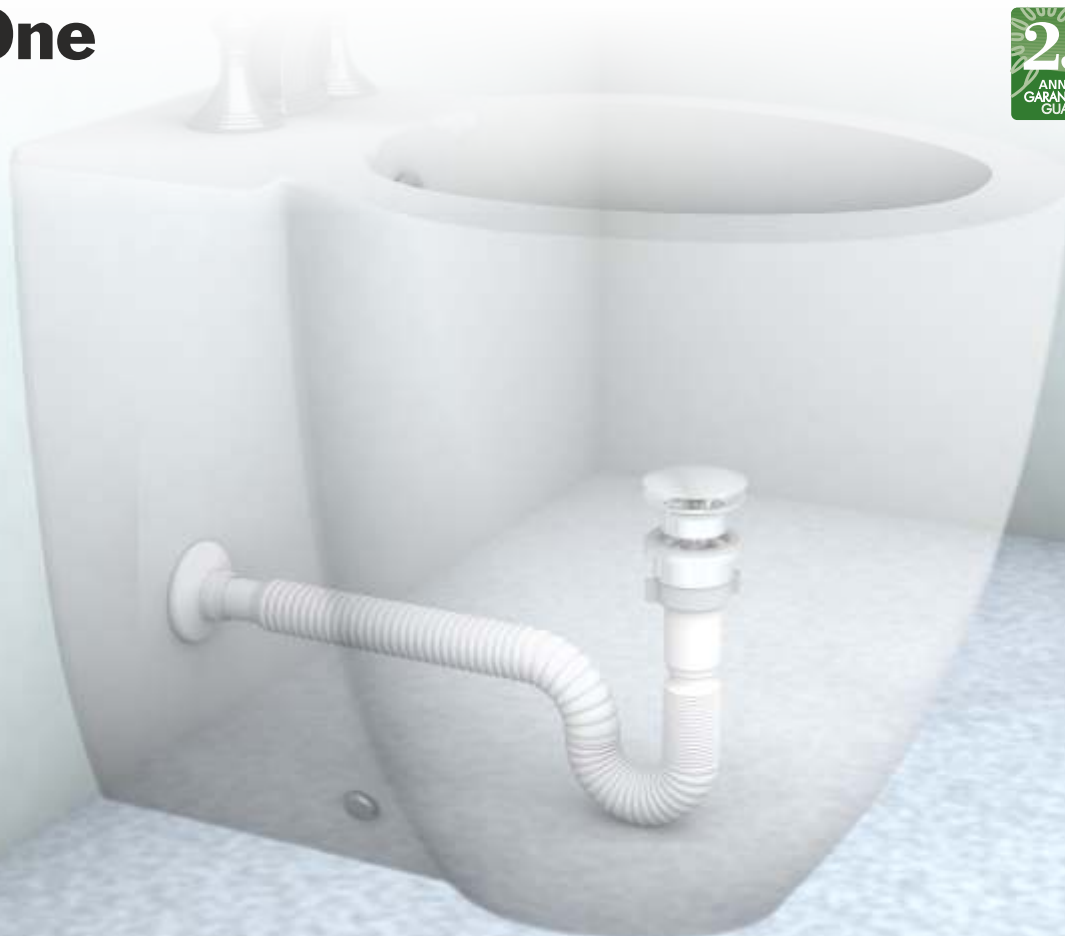

TEMPERATURE OF USE: - 30° C, + 90° C

ATTENTION: The thickness of these items does not allow the installation underground!

"MAGIKONE" flexible and extensible pipe with plastic nut. BI-POWER washers / single outlet

Application: For washbasins, bidets and kitchen sinks

Material: polypropylene PP

Color: white

Code	Description	Carton	Pallet	Volume
9326PP44B0	1" x ø 26 mm	100	3000	0,080
9332PP54B0	1"1/4 x ø 32 mm	100	3000	0,080
9340PP64B0	1"1/2 x ø 40 mm	100	2500	0,106
9334PP54B0	1"1/4 x ø 32/40 mm	125	3125	0,106
9345PP64B0	1"1/2 x ø 40/50 mm	140	2380	0,160