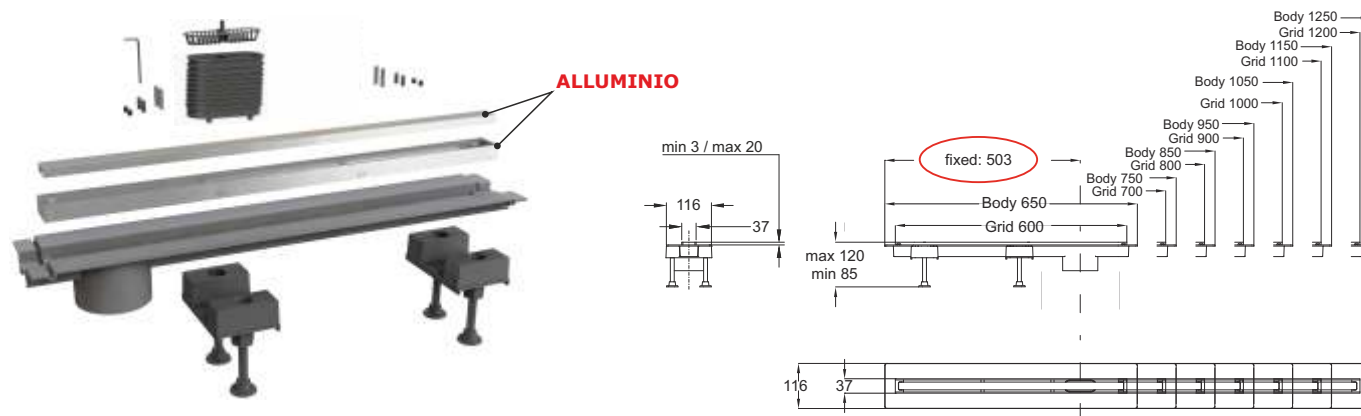

CANALISSIMA CONTINUOUS CHANNEL

"CANALISSIMA" continous channel version.
"DOUBLE FACE" adjustable full aluminium tileable grid

Application: For shower and floor drains

Material: aluminum + ABS

Color: satin / black

Tile adhesive

Code	Description	Carton	Pallet	Volume
6835AL60S	Lateral drain L 60 cm	1	60	0,010
6835AL70S	Lateral drain L 70 cm	1	60	0,010
6835AL80S	Lateral drain L 80 cm	1	60	0,010
6835AL90S	Lateral drain L 90 cm	1	60	0,010
6835AL100S	Lateral drain L 100 cm	1	60	0,010
6835AL110S	Lateral drain L 110 cm	1	60	0,013
6835AL120S	Lateral drain L 120 cm	1	60	0,013

"CANALISSIMA" continous channel version.
"MIXAGE" adjustable tileable grid with ABS frame and stainless steel AISI316 insert

Application: For shower and floor drains

Material: Stainless steel AISI316 + PMMA

Color: satin / transparent