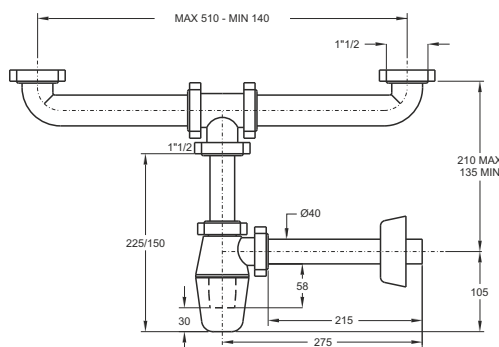

"TEDESCO" bottle odour trap. Threaded nut 1"1/2 , plastic outlet pipe $\varnothing 40$ X 230 mm

Application: For double bowl kitchen sinks

Material: polypropylene PP

Color: white

Code	Description	Carton	Pallet	Volume
1280CP40B0	Without valve	25	425	0,131