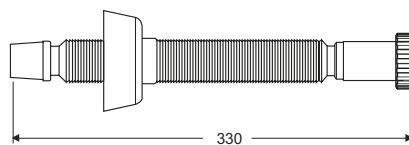

MagikOne

"Salvapiombo"

25
ANNI YEARS
GARANZIA
GUARANTEE

"SALVA-PIOMBO" flexible and extensible pipe with light alloy threaded nutConical connection for lead pipes

Application: For washbasins, bidets and kitchen sinks

Material: polypropylene PP + Light alloy

Color: white / metal

Code	Description	Carton	Pallet	Volume
9324ZN54B0	1"1/4 x ø 24-28 mm	50	1500	0,080
9328ZN54B0	1"1/4 x ø 28-32 mm	50	1500	0,080

PROBLEM:

Damaged outlet pipe to replace

ANSWER:

MagikOne with taper rubber and to connect directly with lead pipe, without welding!