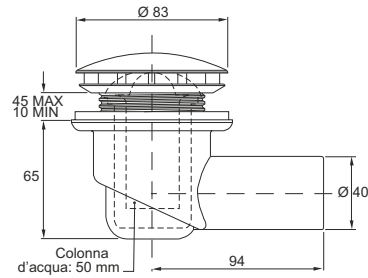

"FRANCESINO" shower tray drain With removable siphon according to EN-274, height reduced to 65 mm, Cover in chrome-plated ABS $\varnothing$ 83 mm

Application: For shower plates with hole $\varnothing$ 60 mm

Material: polypropylene PP + ABS

Color: grey / chrome-plated

Code	Description	Carton	Pallet	Volume
5880CR80B2	Outlet $\varnothing$ 40 mm	25	1200	0,048

"FRANCESINO" shower tray drain With removable siphon according to EN-274, height reduced to 65 mm, Cover in chrome-plated ABS $\varnothing$ 83 mm

Application: For shower plates with hole $\varnothing$ 60 mm

Material: polypropylene PP + ABS

Color: grey / chrome-plated