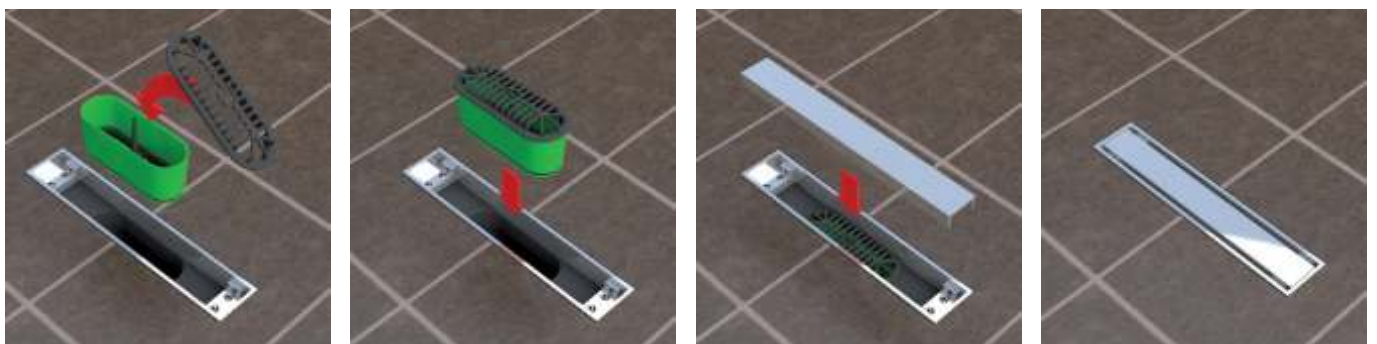

EASY TO INSTALL

VERTICALE OUTLET for CANALISSIMA

Vertical reducer for "CANALISSIMA". To connect the shower channel to vertical drain pipes

Application: for "CANALISSIMA"

Material: ABS

Color: black

Code	Description	Carton	Pallet	Volume
6990AB50B2	Outlet \varnothing 50 mm, H 69 mm	N.A.	N.A.	N.A.