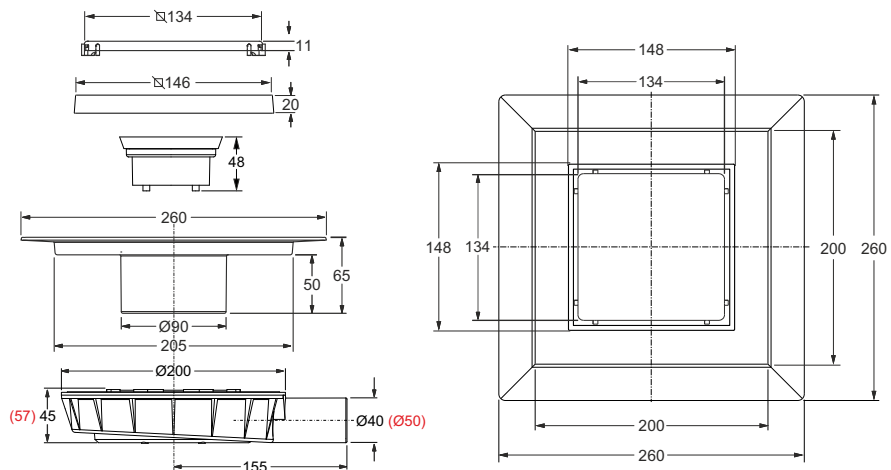

"VASSOIO" ultra low floor drain with tileable grid.
Tileable and unreversible standard grid with special flange for under-the-tile waterproofing, wet odour trap version

Application: For indoor applications with thin slabs

Material: PMMA + ABS

Color: black + transparent

Code	Description	Carton	Pallet	Volume
69240TR15S2	Outlet $\varnothing$ 40 mm, H 45 mm, 15 x 15 cm PMMA grid	8	136	0,160
69250TR15S2	Outlet $\varnothing$ 50 mm, H 57 mm, 15 x 15 cm PMMA grid	8	136	0,160

PMMA TRANSPARENT

"VASSOIO" ultra low floor drain with tileable grid.
Tileable "DOUBLE-FACE" grid with special flange for under-the-tile waterproofing, wet odour trap version

Application: For indoor applications with thin slabs

Material: ABS + stainless steel

Color: black / metal

Code	Description	Carton	Pallet	Volume
69240MX15S7	Outlet $\varnothing$ 40 mm, H 45 mm, 15 x 15 cm stainless steel grid	8	136	0,160
69250MX15S7	Outlet $\varnothing$ 50 mm, H 57 mm, 15 x 15 cm stainless steel grid	8	136	0,160

STAINLESS STEEL AISI316

PMMA TRANSPARENT