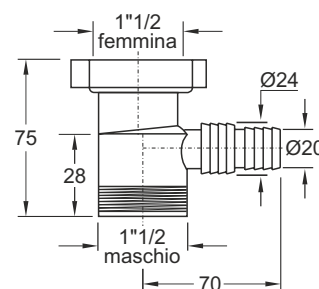

1825AR64B0

Flanged universal auxiliary connection with smooth outlet pipe Flat washer

Application: to connect to the siphon

Material: polypropylene PP

Color: white

Code	Description	Carton	Pallet	Volume
1824AR54B0	1"1/4 x ø 32x200 mm	50	2400	0,048
1824AR64B0	1"1/2 x ø 40x200 mm	50	2000	0,057