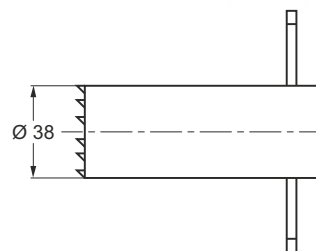

Grinder

Application: To open floor gullies inlets

Material: brass

Color: raw

Code	Description	Carton	Pallet	Volume
6970AC38B.	$\varnothing$ 38 mm	1	N.A.	N.A.