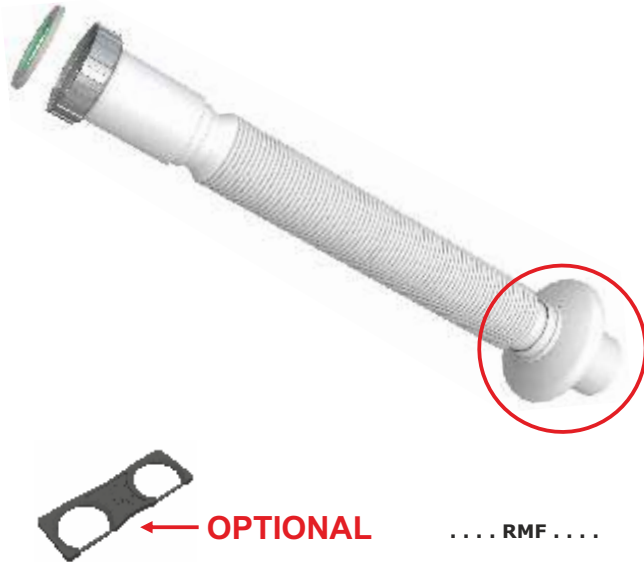

MagikOne

"MAGIKONE" flexible and extensible pipe with light alloy threaded nut. BI-POWER washers / with rosette

Application: For washbasins, bidets and kitchen sinks

Material: polypropylene PP+Light alloy

Color: white

Code	Description	Carton	Pallet	Volume
9326RM44B0	1" x ø 26 mm	100	3000	0,080
9332RM44B0	1" x ø 32 mm	100	3000	0,080
9334RM54B0	1"1/4 x ø 32/40 mm	125	3125	0,106
9332RM54B0	1"1/4 x ø 32 mm	165	3300	0,131
9340RM64B0	1"1/2 x ø 40 mm	130	2600	0,131