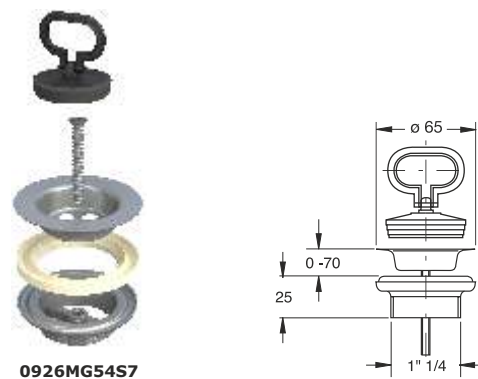

0926MG54B7