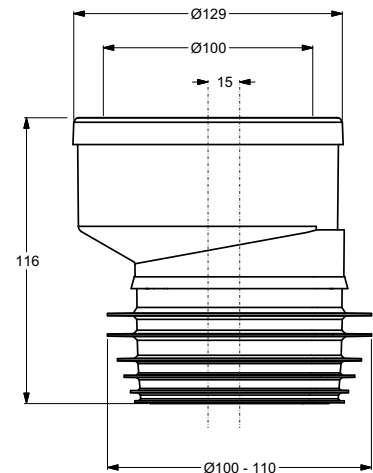

Code	Description	Carton	Pallet	Volume
8425HL10C0	20 mm Offset	N.A.	N.A.	N.A.

"TALL" double-injected WC coupling. Tall version
IN $\varnothing$ 100/110 mm - OUT $\varnothing$ 100/110 mm.

Application: For floor mounted WC

Material: polypropylene PP + TPE

Color: white / yellow