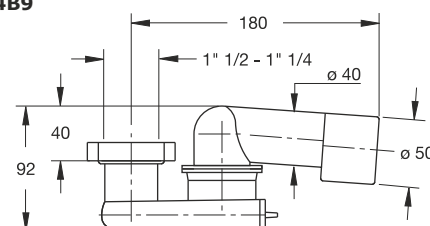

WASTES FOR BATH TUB COLUMNS

Adjustable low trap for bath columns. Outlet
 $\varnothing$ 40 - 50 mm to weld or to plug in

Application: To be connected with the bath tub drain

Material: PEHD + brass

Color: black

Code	Description	Carton	Pallet	Volume
4500OT64B9	Brass 1"1/2 threaded nut	20	420	0,039
4500PP64B9	Plastic 1"1/2 threaded nut	20	420	0,039

Adjustable low trap for bath columns.

Threaded outlet 1" 1/2 - $\varnothing$ 40 mm

Application: To be connected with the
bath tub drain

Material: polypropylene PP + brass

Color: white

Code	Description	Carton	Pallet	Volume
4510OT64B0	Brass 1"1/2 threaded nut	20	420	0,039
4510PP64B0	Plastic 1"1/2 threaded nut	20	420	0,039

Self-cleaning trap, one piece only without
welds BI-POWER washers

Application: To be connected with the bath
tub drain

Material: polypropylene PP

Color: white

Code	Description	Carton	Pallet	Volume
4110PP64B0	Connection with plastic nut 1"1/2, threaded outlet 1" 1/2 - $\varnothing$ 40 mm	20	420	0,039