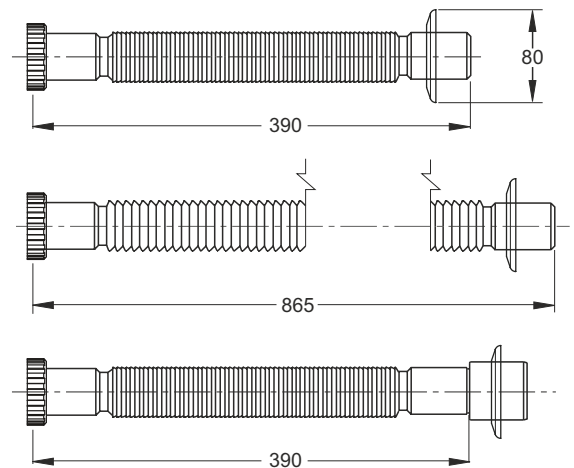

MagikOne

"MAGIKONE" flexible and extensible pipe with light alloy threaded nut. BI-POWER washers / with rosette

Application: For washbasins, bidets and kitchen sinks

Material: polypropylene PP+Light alloy

Color: white

Code	Description	Carton	Pallet	Volume
9326RM44B0	1" x ø 26 mm	100	3000	0,080
9332RM44B0	1" x ø 32 mm	100	3000	0,080
9334RM54B0	1"1/4 x ø 32/40 mm	125	3125	0,106
9332RM54B0	1"1/4 x ø 32 mm	165	3300	0,131
9340RM64B0	1"1/2 x ø 40 mm	130	2600	0,131