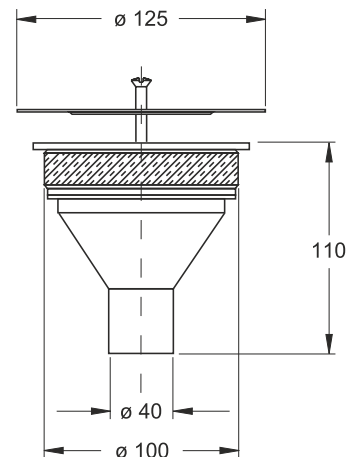

Code	Description	Carton	Pallet	Volume
6960PE13B9	Funnel $\varnothing$ 100 mm, Steel cover $\varnothing$ 125 mm	50	1000	0,08