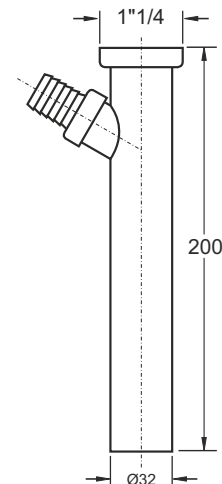

Flanged pipe with washing machine

nozzleWaste connection 1"1/4, pipe $\varnothing$ 32 mm

Application: to connect to the siphon

Material: ABS

Color: Chromed plated

Code	Description	Carton	Pallet	Volume
0710AR54B7	Threaded nut in chrome-plated brass	25	200	0,063