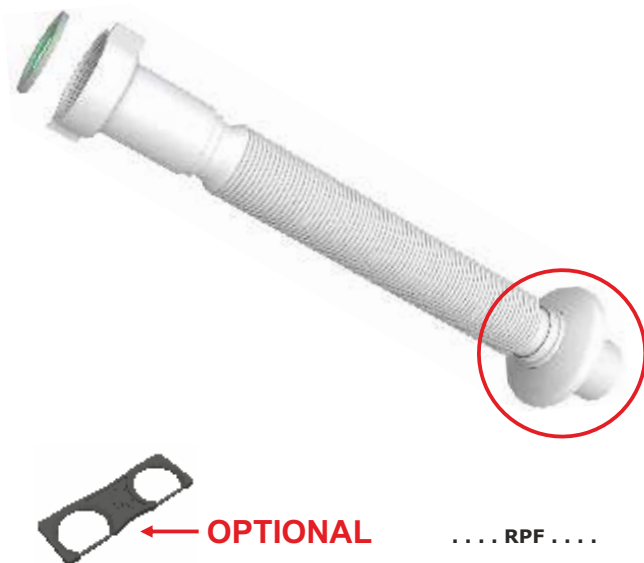

"MAGIKONE" flexible and extensible pipe with plastic nut. BI-POWER washers / with rosette

Application: For washbasins, bidets and kitchen sinks

Material: polypropylene PP

Color: white

Code	Description	Carton	Pallet	Volume
9332RP54B0	1" x ø 32 mm	160	3200	0,131
9340RP64B0	1"1/2 x ø 40 mm	125	2500	0,131