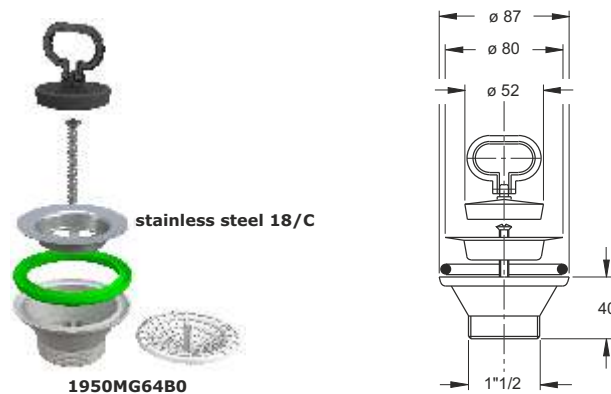

Traditional kitchen sink valve. Flange $\varnothing$ 80mm, without overflow, $\varnothing$ 52 mm Plug with handle, threaded outlet 1"1/2

Application: For fire-clay kitchen sinks with $\varnothing$ 80 mm hole

Material: polypropylene PP + Stainless steel

Color: white / stainless steel

Code	Description	Carton	Pallet	Volume
1950MG64B0	Grid in stainless steel 18/C	50	2400	0,048
1951MG64B0	Grid in stainless steel 18/8	50	2400	0,048