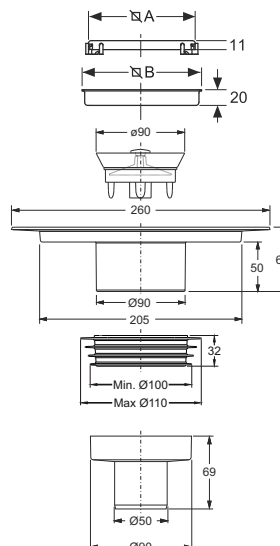

"VASSOIO" ultra low floor drain with tileable grid.

Tileable "DOUBLE-FACE" grid with special flange for under-the-tile waterproofing, dry odour trap version (NRV), full stainless steel grid

Application: For indoor applications with thin slabs

Material: ABS + stainless steel

Color: black / polished

Code	Description	Carton	Pallet	Volume
6292IX10S7	Vertical outlet $\varnothing$ 50 mm, H 57 mm, 10 x 10 cm grid	8	136	0,160
6292IX15S7	Vertical outlet $\varnothing$ 50 mm, H 57 mm, 15 x 15 cm grid	8	136	0,160
6292IX20S7	Vertical outlet $\varnothing$ 50 mm, H 57 mm, 20 x 20 cm grid	8	136	0,160

**STAINLESS STEEL
AISI316**

A=MM x B=MM

$\varnothing$ 90 x $\varnothing$ 105

$\varnothing$ 150 x $\varnothing$ 134

$\varnothing$ 200 x $\varnothing$ 184