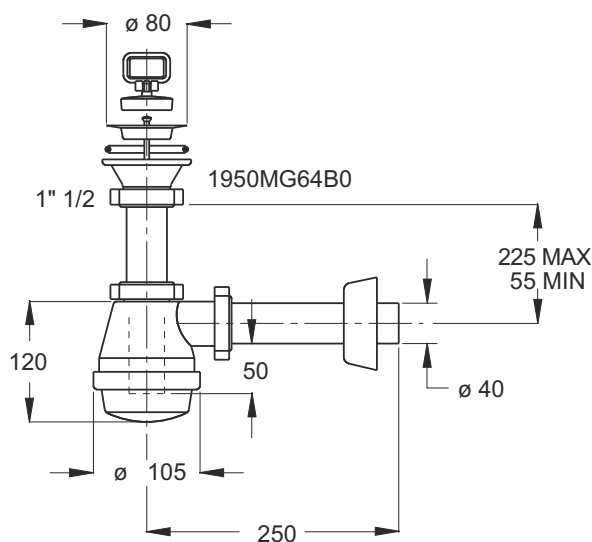

Code	Description	Carton	Pallet	Volume
1310CP40B0	Valve connection 1"1/2	25	625	0,106

"FIASCA" sink bottle odour trap.

Outlet pipe $\varnothing 40 \times 230$ mm

Application: For single bowl kitchen sinks

Material: polypropylene PP + stainless steel

Color: white