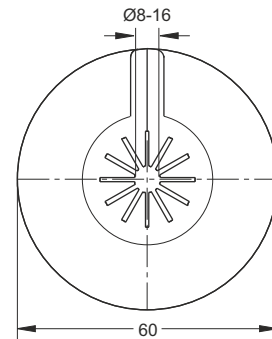

Code	Description	Carton	Pallet	Volume
9945UN22B0	ø 8 mm - 16 mm	25/500	N.A.	0,03

"VELOX" opening rosette for radiators, with snap closing. Universal

Application: For radiators

Material: polypropylene PP

Color: white