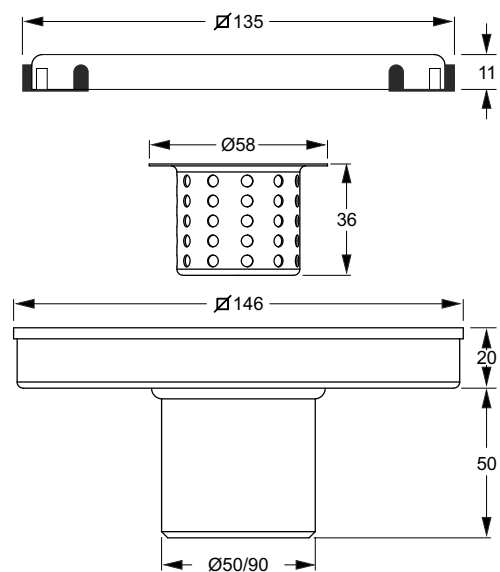

"SQUARE" tile-holder floor drain. 145 x 145 mm

Material: Stainless steel AISI 304 +PVC

Colour: polished / black

Code	Description	Carton	Pallet	Volume	Availability
6620DB50S	Vertical outlet \varnothing 50 mm	N.A.	N.A.	N.A.	●
6620DB90S	Universal vertical outlet from \varnothing 90 mm to 110 mm	N.A.	N.A.	N.A.	●