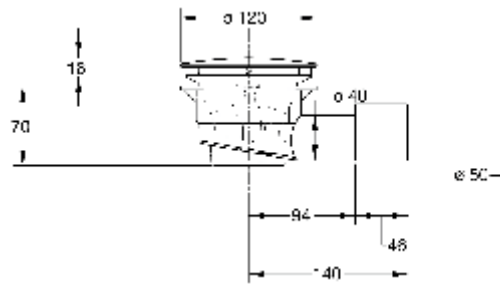

DOCCIONE

"DOCCIONE" trap for shower plates with hole
 \varnothing 90 mm. Outlet \varnothing 40-50 mm to insert, with
 dry siphon

Material: Polypropylene PP
Colour: white / chrome-plated

Code	Description	Carton	Pallet	Volume	Availability
5280NB12S7	Cover in chrome-plated ABS \varnothing 120 mm	25	625	0,106	●
5280NX12S7	Cover in ABS covered with stainless steel \varnothing 120 mm	25	625	0,106	●