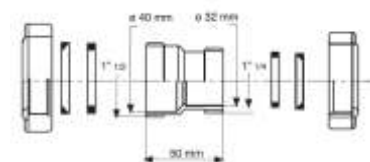

9020RD64B0