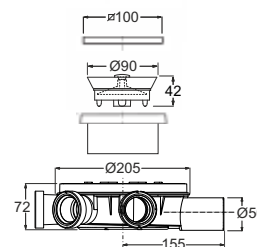

"MAXI-DRAIN" trapped floor gully with adjustable grid and coupling, 5 inlets

Material: Inox 304 + ABS
Colour: metal

Code	Description	Carton	Pallet	Volume	Availability
6956CX50S9	Grid in stainless steel, outlet $\varnothing$50mm, with non return valve	8	136	0,160	●