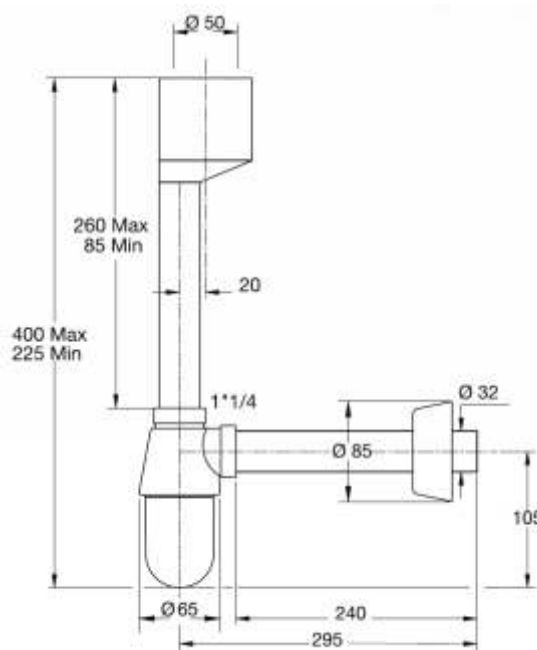

Waste in chrome-plated brass for wash basin and bidet

Material: brass

Colour: chrome-plated

Code	Description	Carton	Pallet	Volume	Availability
09410T54S7	Threaded connection 1"1/4, with overflow and lock-nut	50	1200	0,034	●
09420T54S7	Threaded connection 1"1/4, without overflow and lock-nut	50	1200	0,034	●