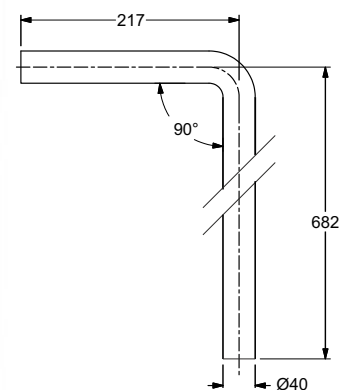

90° bent pipe (Hockey pipe)
Material: PVC
Colour: white

Code	Description	Carton	Pallet	Volume	Availability
2832SP32C0	$\varnothing$32 x $\varnothing$32 mm	N.A.	N.A.	N.A.	●
2840SP40C0	$\varnothing$40 x $\varnothing$40 mm	N.A.	N.A.	N.A.	●