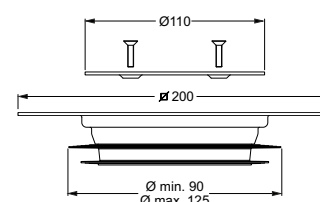

"MAGIK-GRID" universal stainless steel grate. 15 x 15 cm

Material: Stainless steel AISI 304 + PVC

Colour: polished / black

Code	Description	Carton	Pallet	Volume	Availability
6630IX15S	With bolted design grid	15	1050	0,029	●
6640IX15S	With bolted clean-out cover	15	1050	0,029	●

"MAGIK-GRID" universal stainless steel grate. 20 x 20 cm

Material: Stainless steel AISI 304 + PVC

Colour: polished / black

Code	Description	Carton	Pallet	Volume	Availability
6630IX20S	With bolted design grid	15	600	0,057	●
6640IX20S	With bolted clean-out cover	15	600	0,057	●

6640IX20S