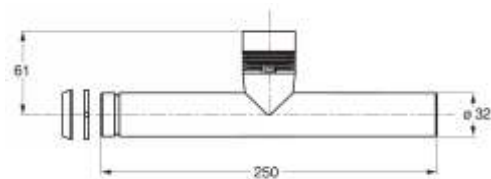

Code	Description	Carton	Pallet	Volume	Availability
0720AB32B7	Chrome plated pipe $\varnothing 32 \times 250$ mm	25	1750	0,029	●

0720AB32B0

White pipe $\varnothing 32 \times 250$ mm

25 1750 0,029 ●

Airpipe, venting valve

Material: ABS

Colour: white