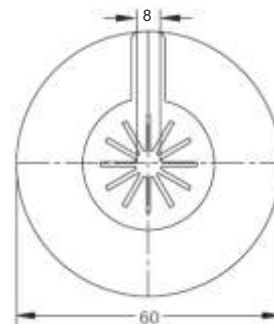

Export" opening rosette for radiators, with external pivot closing

Material: PP

Colour: white

Code	Description	Carton	Pallet	Volume	Availability
9945UN22B0	Universal model	500	35000	0,029	●