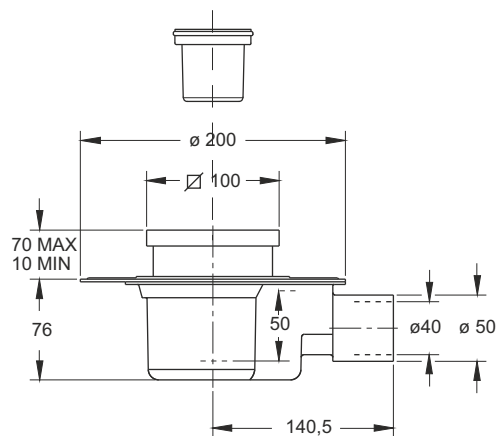

"Go-Go" trapped floor gully with adjustable grid and coupling

Material: PVC / stainless steel

Colour: grey

Code	Description	Carton	Pallet	Volume	Availability
6195IX40S2	With stainless steel grid, internal outlet Ø40mm, external Ø50mm	20	340	0,160	●
6195IX32S2	With stainless steel grid, internal outlet Ø32mm, external Ø40mm	20	340	0,160	●

"Airpull" vent device, air admitting valve

Material: PP + ABS + TPE

Colour: white

Code	Description	Carton	Pallet	Volume	Availability
6230AB40B0	Connection kit Ø 40 mm	25	1750	0,029	●

"Airpull" vent device, air admitting valve

Material: PP + ABS + TPE

Colour: white

Code	Description	Carton	Pallet	Volume	Availability
6240PP11B0	Male Ø 100 - 110 mm	10	480	0,048	●