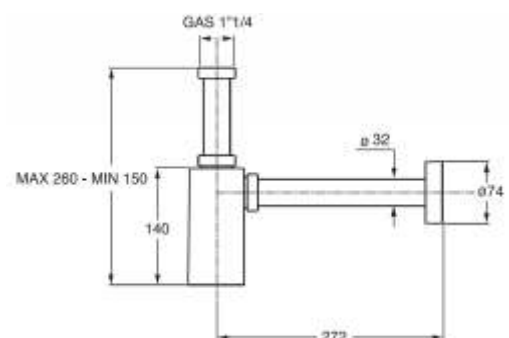

Trap "MINIM-ALL" minimal line for wash-basin.

Waste connection 1"1/4, outlet $\varnothing$ 32 x 250 mm

Material: ABS

Colour: chrome-plated

Code	Description	Carton	Pallet	Volume	Availability
0590AB25K7	Chrome-plated ABS flange	12	504	0,057	●
0590OT25K7	Chrome-plated brass flange	12	504	0,057	●

KING

Trap "KING" minimal line for wash-basin. Waste connection 1"1/4, outlet pipe $\varnothing$ 32x250 mm

Material: ABS

Colour: chrome-plated

Code	Description	Carton	Pallet	Volume	Availability
0595EC25K7	Three threaded nuts in chrome-plated ABS	25	800	0,063	●
0595PR25K7	Threaded nut to be connected with the waste in chrome-plated brass, connecting pipe 250 mm long	25	800	0,063	●

PIQUADRATO

Trap "Piquadrato" square minimal design body.

Waste connection 1"1/4, outlet pipe $\varnothing$ 32x250mm

Material: ABS + brass

Colour: chrome-plated

Code	Description	Carton	Pallet	Volume	Availability
0510OT25K7	Threaded nut to be connected with the waste in chrome-plated brass, connecting pipe 120 mm long	25	675	0,106	●
0510PR25K7	Threaded nut to be connected with the waste in chrome-plated brass, connecting pipe 250 mm long	25	800	0,063	●