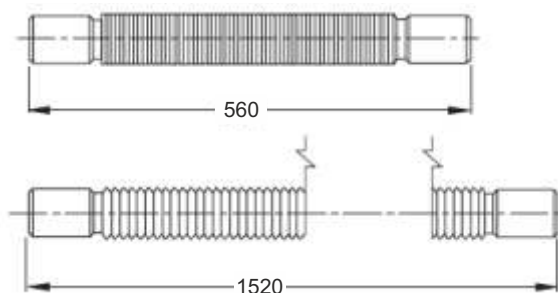

9533PP54B0

9544PP64B0

"MAGIK-LONG" extended length flexible and extensible pipe. With male - male couplings

Material: polypropylene PP

Colour: white

Code	Description	Carton	Pallet	Volume	Availability
9832CC32B0	ø 32 mm x ø 32 mm	N.A.	N.A.	N.A.	●
9840CC40B0	ø 40 mm x ø 40 mm	N.A.	N.A.	N.A.	●