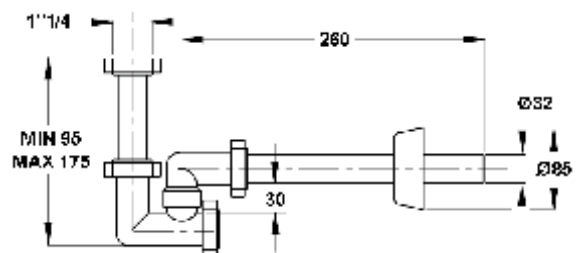

Column trap "bazooka", orientable outlet pipe
Material: polypropylene PP
Colour: white

Code	Description	Carton	Pallet	Volume	Availability
2314CP32B0	Trap 1"1/4, plastic outlet pipe $\varnothing$ 32x230 mm	50	625	0,106	●