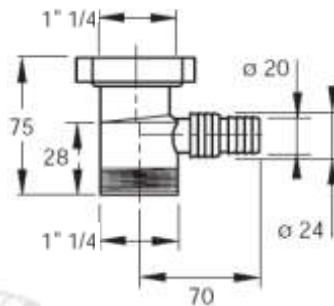

1825AR54B0

1825AR64B0

Washing-machine connection

Material: polypropylene PP

Colour: white

Code	Description	Carton	Pallet	Volume	Availability
1824AR54B0	Connections 1"1/4 x Ø 32 x 200 mm	50	2400	0,048	●
1824AR64B0	Connections 1"1/2 x Ø 40 x 200 mm	50	2000	0,057	●