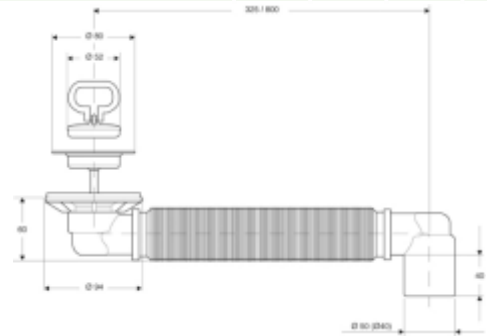

Code	Description	Carton	Pallet	Volume	Availability
5941GR80BO	Stainless steel deep grid only without any plug	65	1300	0,131	●

IMALAIA™ shower waste with stainless steel 18/C grid and M6 screw in the middle. Vertical outlet to the floor $\varnothing$ 50 mm

Material: PP + stainless steel
Colour: white

Code	Description	Carton	Pallet	Volume	Availability
5830MG80BO	Stainless steel grid with handling plug	65	1300	0,131	●

IMALAIA™ shower waste with stainless steel grid and M6 screw in the middle. Outlet $\varnothing$ 40/50 mm

Material: PP + stainless steel
Colour: white