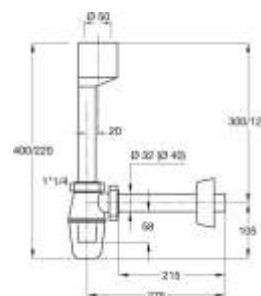

Code	Description	Carton	Pallet	Volume	Availability
2126CP32B0	Outlet Ø 32 x 230 mm	25	625	0,106	●
2126CP40B0	Outlet Ø 40 x 230 mm	25	625	0,106	●