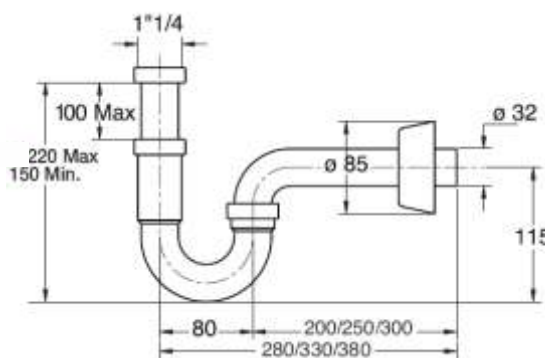

Trap "Tubular" chrome-plated, without waste

Material: ABS

Colour: chrome-plated

Code	Description	Carton	Pallet	Volume	Availability
0220EC20K7	Waste connection 1"1/4, outlet Ø 32 x 250 mm	25	800	0,063	●
0220EC30K7	Waste connection 1"1/4, outlet Ø 32 x 300 mm	25	625	0,106	●