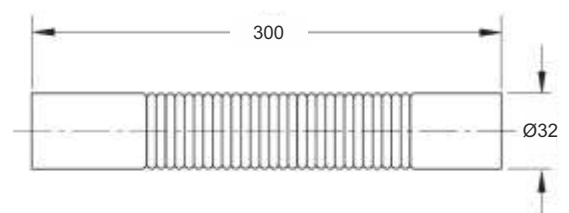

Flanged pipe.

Material: ABS

Colour: chrome-plated

Code	Description	Carton	Pallet	Volume	Availability
0626CC25B7	Ø 26 x 250 mm	80	5000	0,029	●
0632CC25B7	Ø 32 x 250 mm	50	3500	0,029	●
0632CC30B7	Ø 32 x 300 mm	50	3500	0,029	●

0626CC25B7

Straight outlet pipe

Material: ABS

Colour: chrome-plated

Code	Description	Carton	Pallet	Volume	Availability
0626AB25B7	Ø 26 x 250 mm	100	7000	0,029	●
0632AB25B7	Ø 32 x 250 mm	60	4200	0,029	●
0632AB30B7	Ø 32 x 300 mm	50	3500	0,029	●

0626AB25B7

Flexible pipe

Material: brass

Colour: chrome-plated

Code	Description	Carton	Pallet	Volume	Availability
0632FX30B7	Ø 32 x 300 mm	50	3500	0,029	●