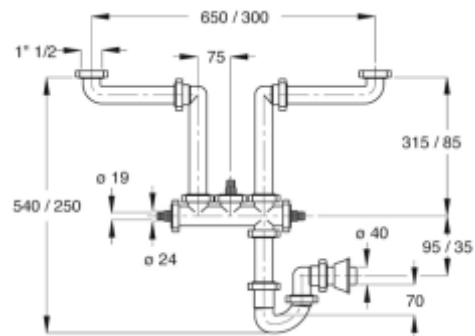

Code	Description	Carton	Pallet	Volume	Availability
1520CP40B0	Plastic outlet pipe $\varnothing 40 \times 100 \text{mm}$, with 3 washing-machine connections, with possibility to obstruct them	20	340	0,160	●