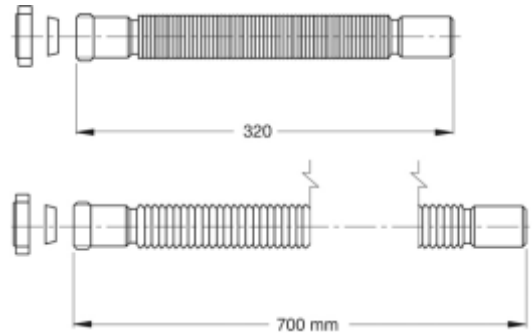

MagikOne" flexible and extensible pipe,
female connection with plastic nut

Material: polypropylene PP

Colour: white

Code	Description	Carton	Pallet	Volume	Availability
9354FM32B0	Coupling 1"1/4 female, Ø 32 mm male	100	2500	0,106	●
9364FM40B0	Coupling 1"1/2 female, Ø 40 mm male	50	1500	0,080	●