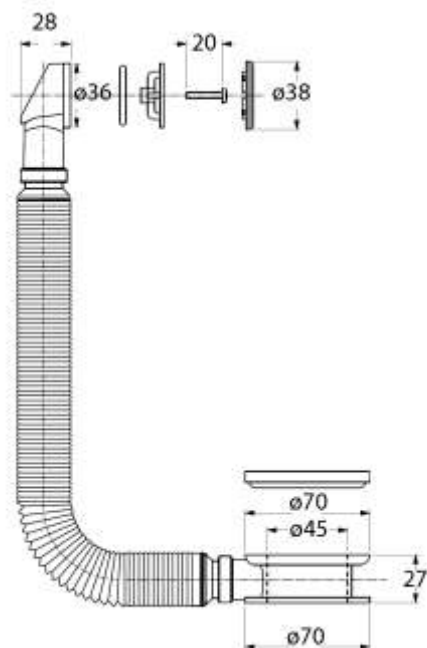

Passing waste with round overflow, made in one piece only, with extensible pipe. Overflow grid, in abs

Material: polypropylene pp

Colour: white

Code	Description	Carton	Pallet	Volume	Availability
2990CR70B0	Round grid ø 38 mm chrome-plated	25	1750	0,029	●