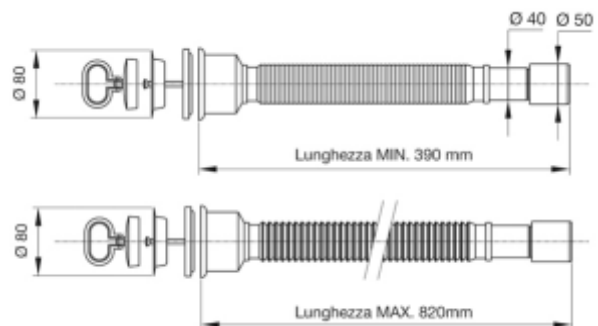

MagikOne" flexible and extensible pipe

Material: polypropylene PP

Colour: white

Code	Description	Carton	Pallet	Volume	Availability
9308MG45B0	Model with waste for sink, stainless steel grid Ø 80 mm, plug with handle, outlet Ø40-50	50	1500	0,080	●