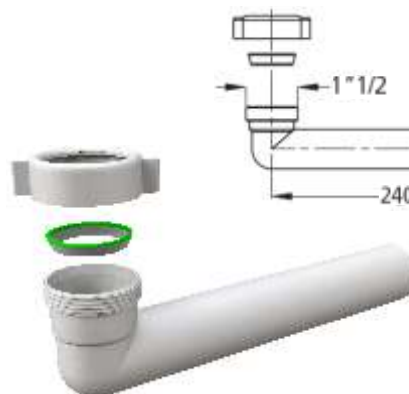

1825PP64B0