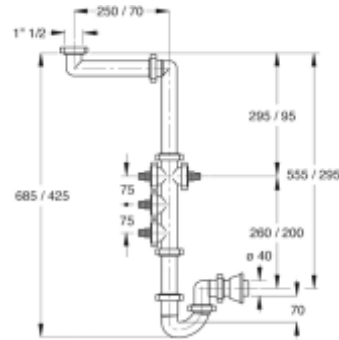

Code	Description	Carton	Pallet	Volume	Availability
1510CP40B0	Plastic outlet pipe $\varnothing 40 \times 100 \text{mm}$, with 4 washing-machine connections, with possibility to obstruct them	25	425	0,160	●