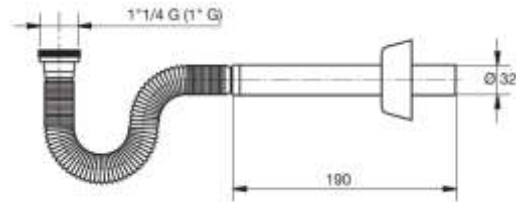

Sifoncello" extensible trap for wash-basin and bidet 1" and 1"1/4

Material: PP / ABS

Colour: chrome-plated