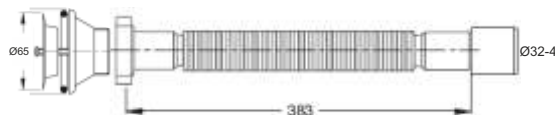

9532RP54B0

9640RP64B0

"MAGIKONE™" flexible and extensible pipe connection with turning chromium-plated metal nut and rosette

Material: POLYPROPYLENE PP

Colour: white

Code	Description	Carton	Pallet	Volume	Availability
9533PP54B0	Flexible pipe completed with waste 2023MG54B0 Plastic nut 1"1/4, coupling Ø32-40mm	125	2125	0,160	●
9544PP64B0	Flexible pipe completed with waste 1950MG64B0 Plastic nut 1"1/2, coupling Ø40-50mm	75	1275	0,160	●