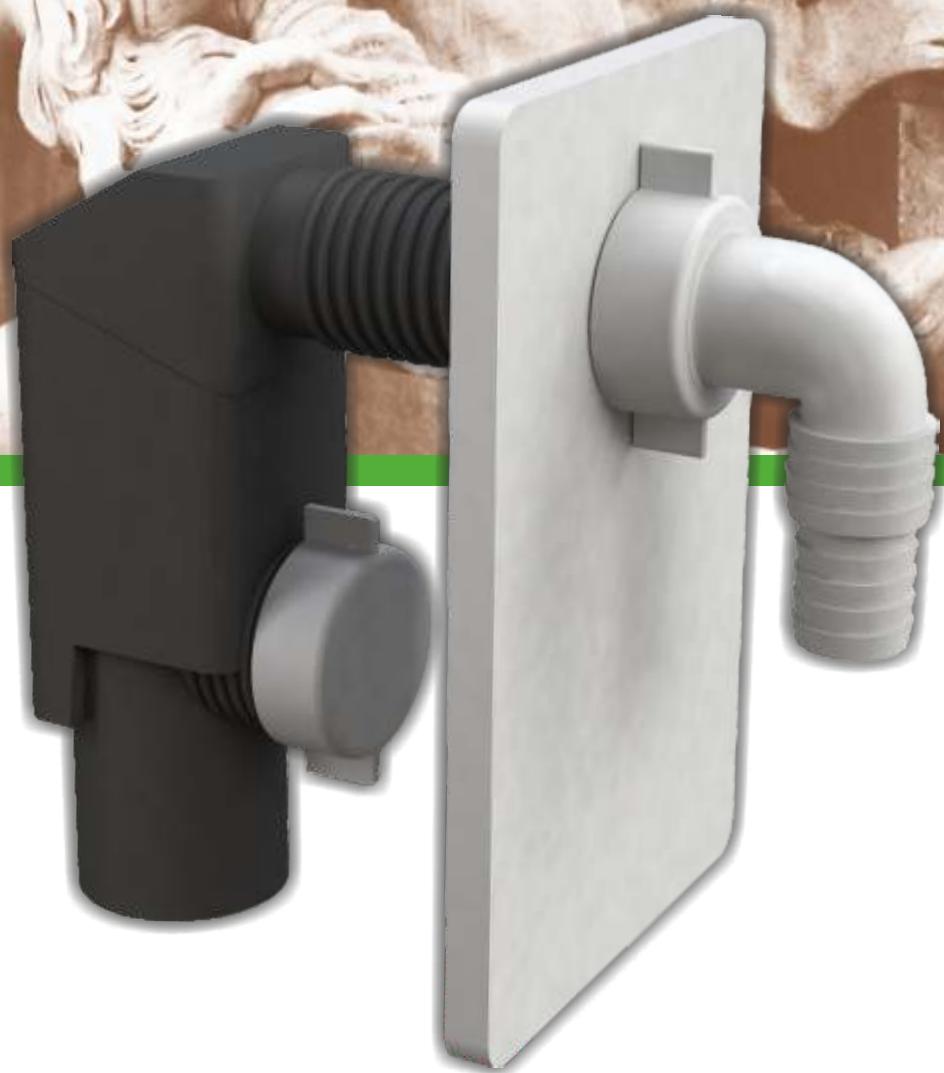

3

3

WASHING-MACHINE

"Styling" external valve siphon for washing-machine

Material: ABS

Colour: chrome-plated

Code	Description	Carton	Pallet	Volume	Availability
3530CR32K7	Coupling to the technical bend Ø 32 mm, with non return valve, with rosette	50	3500	0,029	●