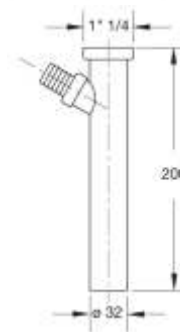

Flanged pipe with washing-machine connection

Material: ABS + brass

Colour: chrome-plated

Code	Description	Carton	Pallet	Volume	Availability
0710AR54B7	Waste connection 1"1/4, pipe $\varnothing$ 32 mm	115	3680	0,063	●