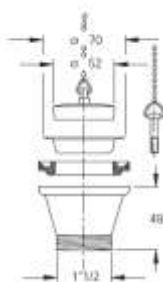

1944MG64B0