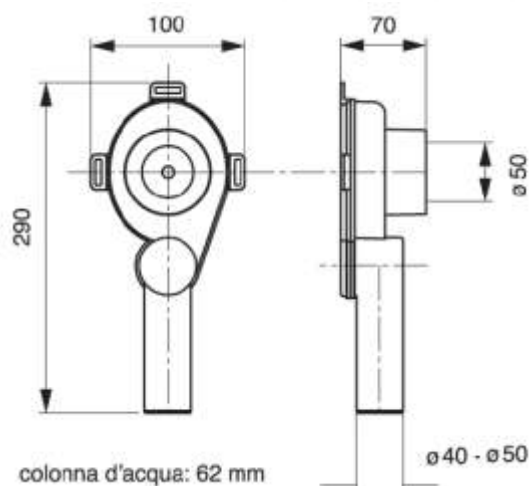

In wall trap for "URINAL" purpose
vertical outlet solution

Material: PP

Colour: grey

Code	Description	Carton	Pallet	Volume	Availability
3880GZ50B2	Version with one outlet diameter only $\varnothing$ 40 mm	25	750	0,080	●