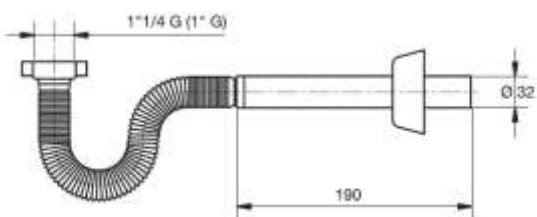

Code	Description	Carton	Pallet	Volume	Availability
2814PP54B7	Plastic nut 1"1/4, Ø 32 x 230 mm	25	1200	0,048	●

"Sifoncello" extensible trap for wash-basin and bidet 1" and 1"1/4

Material: PP / ABS

Colour: chrome-plated