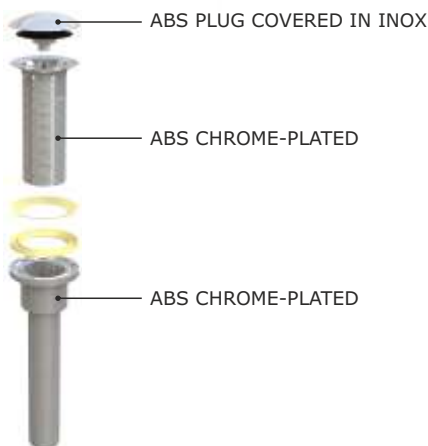

EXTRA LONG
180 mm

New
PRODUCT

Plastic waste for washbasin or bidet, with replaceable click-clack mechanism and cover

Material: ABS + stainless steel

Colour: chrome-plated

Code	Description	Carton	Pallet	Volume	Availability
0993RV54S7	Waste connection 1"1/4, $\phi 65$ mm flange, smooth outlet pipe $\phi 32 \times 200$ mm	5	350	0,029	●