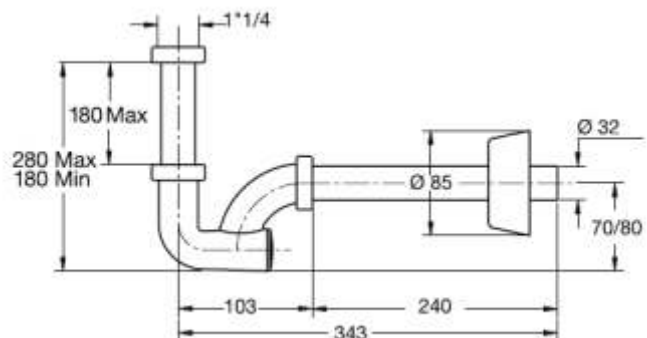

Trap "Monster K", without waste

Material: polypropylene pp

Colour: white

Code	Description	Carton	Pallet	Volume	Availability
2750PP32B0	Waste connection 1"1/4, outlet $\varnothing$ 32 x 250 mm	25	1000	0,057	●