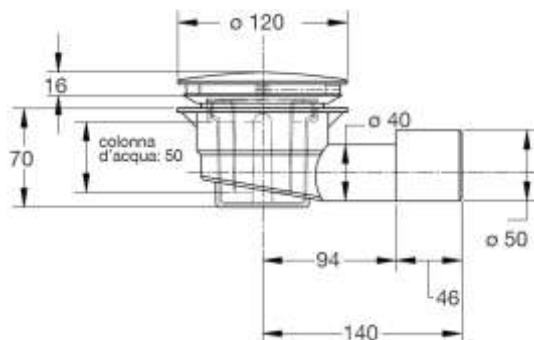

"Terme Romane di Venturina" - Campiglia Maritima (LI)

5

5

SHOWER TRAY

"DOCCIONE" trap for shower plates with hole
 ø 90 mm

Material: Polypropylene PP

Colour: white / chrome-plated

Code	Description	Carton	Pallet	Volume	Availability
5280AB12S7	Cover in chrome-plated ABS ø 120 mm, outlet ø 40-50 mm to insert	25	625	0,106	●
5280IX12S7	Cover in ABS covered with stainless steel sheet ø 120 mm, outlet ø 40-50 mm to insert	25	625	0,106	●