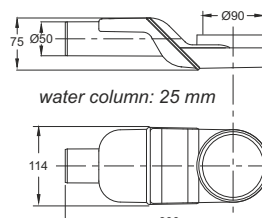

Floor trap "SOGLIOLA" with low height to reduce the thickness into the floor

Material: polypropylene PP

Colour: grey