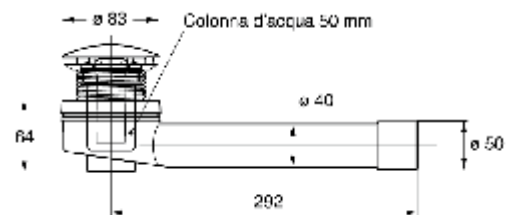

"NAUTILUS" shower tray waste with removable siphon compliant to EN-274, height reduced to 64 mm, stainless steel dome $\varnothing$ 83 mm

Material: stainless steel + Polypropylene PP

Colour: white / chrome-plated

Code	Description	Carton	Pallet	Volume	Availability
5780CR80B0	Extended drainpipe $\varnothing$ 40/50 mm	25	750	0,080