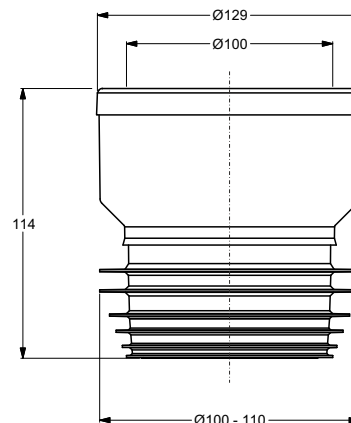

"TALL" double-injected WC coupling. Tall version.

IN $\varnothing$ 100/110 mm - OUT $\varnothing$ 100/110 mm

Material: PP + TPE (elastomer)

Colour: white

Code	Description	Carton	Pallet	Volume	Availability
8423HL10C0	Straight	N.A.	N.A.	N.A.	●