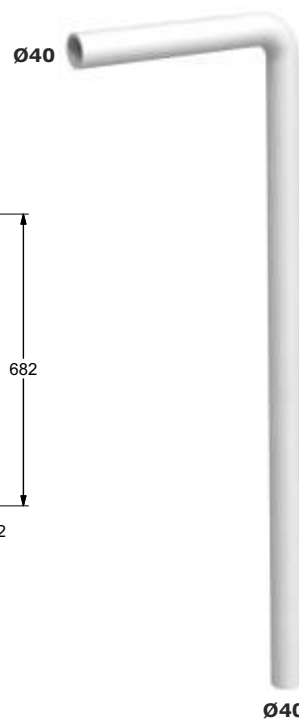

90° bent pipe (Hockey pipe)
Material: PVC
Colour: white

Code	Description	Carton	Pallet	Volume	Availability
2832SP32C0	$\varnothing$32 x $\varnothing$32 mm	N.A.	N.A.	N.A.	●
2840SP40C0	$\varnothing$40 x $\varnothing$40 mm	N.A.	N.A.	N.A.	●