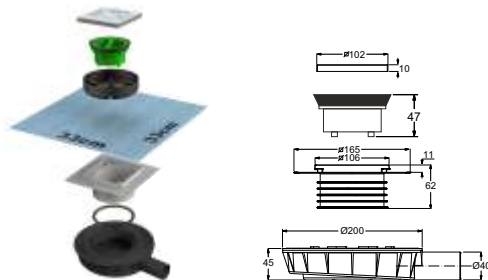

"MINI-DRAIN" ultra low floor drain with adjustable flange. Removable rubber wet odour trap version, special flange for under-the-tile waterproofing 10 x 10 cm

Material: stainless steel + ABS
Colour: Metal

Code	Description	Carton	Pallet	Volume	Availability
6338IM40S2	Outlet $\varnothing$ 40 mm, H 45 mm	20	340	0,160	●
6338IM50S2	Outlet $\varnothing$ 50 mm, H 57 mm	20	340	0,160	●