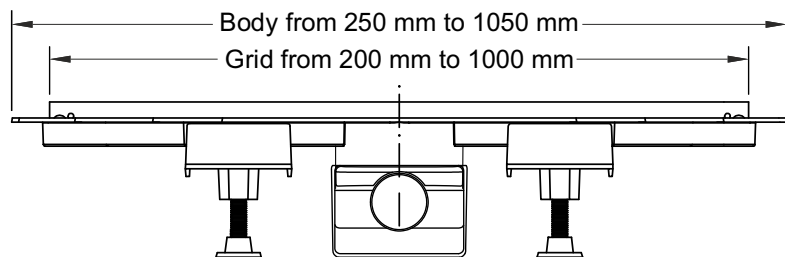

Double face

Tile adhesive

The shape of the siphon allows to place Canalissima against the wall.

Double Face cover fitted with tiles. The drain is almost INVISIBLE.

Rotating the Double Face cover changes the aesthetical effect