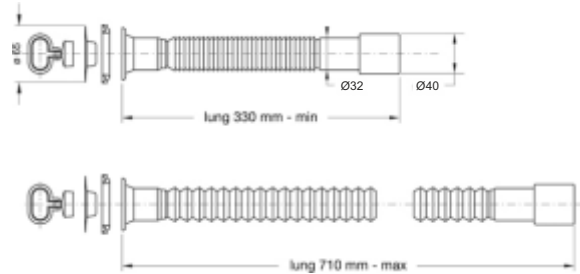

MagikOne" flexible and extensible pipe

Material: POLYPROPYLENE PP

Colour: white

Code	Description	Carton	Pallet	Volume	Availability
9306MG34B0	Model with waste for wash-basin and bidet, stainless steel grid Ø 65 mm, plug with handle, outlet Ø 32-40 mm	50	1500	0,080	●