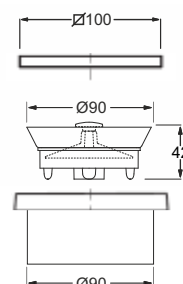

6551AB50C2

6551AB75C2

Non-return valve kit

Material: inox + PP + silicone

Colour: Metal

Code	Description	Carton	Pallet	Volume	Availability
6924IX10S7	Stainless steel grid 100x100mm, sleeve Ø 90 mm, silicone non return valve	20	340	0,160	●