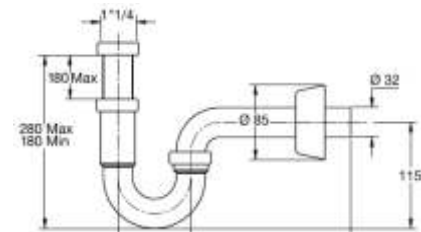

Trap "Monster Tubular", without waste

Material: polypropylene PP

Colour: white

Code	Description	Carton	Pallet	Volume	Availability
2710PP30B0	Waste connection 1"1/4, outlet Ø 32 x 300 mm	25	750	0,080	●

Bottle-trap "Monster", without waste

Material: polypropylene PP

Colour: white