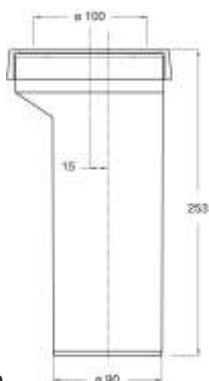

8432PP90C0