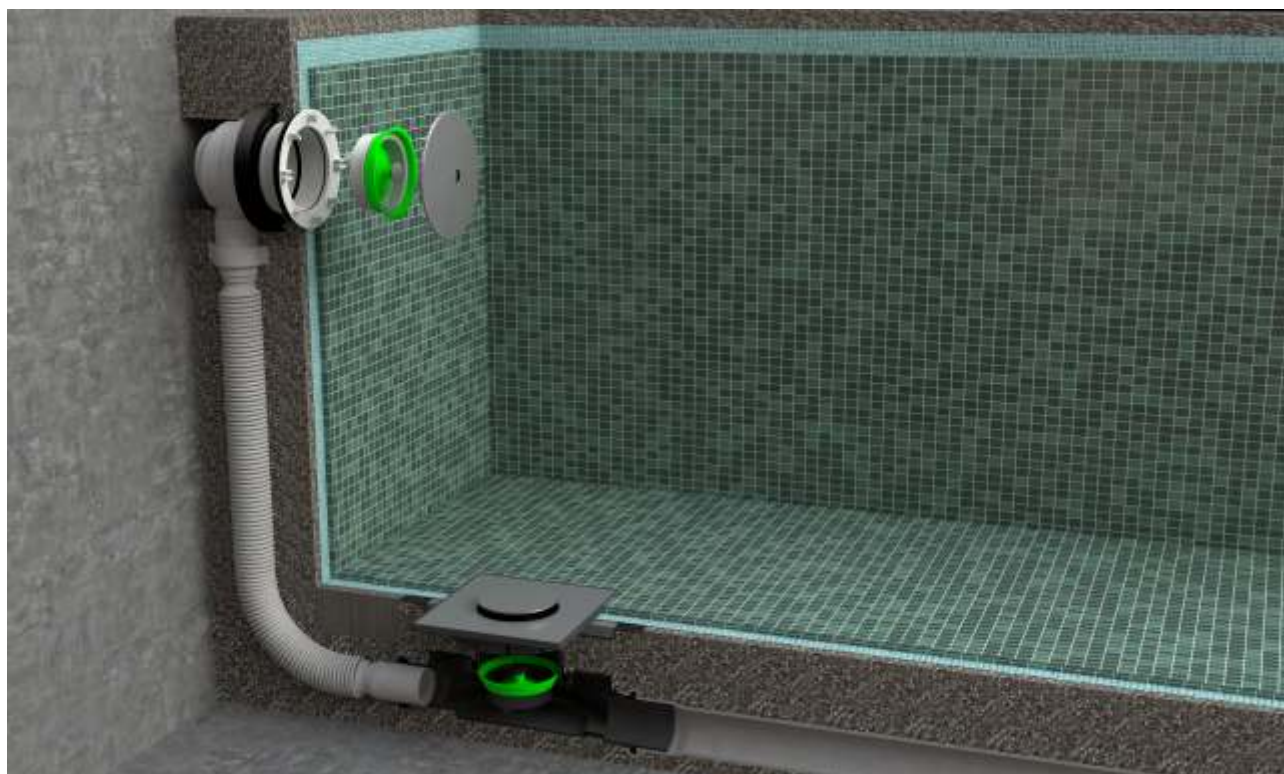

ALTMARE

6.19

EXPORT CATALOGUE 2017

"ALTMARE" drainage system for masonry bath tub, predisposed for waterproofing under the tile. Equipped with click-clack plug and stainless steel covered grid 15x15 cm.

Material: ABS + stainless steel

Colour: black / chrome plated

Code	Description	Carton	Pallet	Volume	Availability
69150CK15S7	Outlet $\varnothing$ 50 mm	N.A.	N.A.	N.A.	●