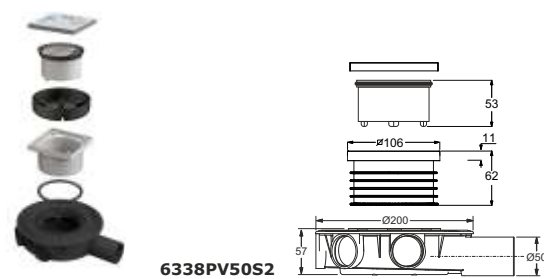

"MINI-DRAIN" ultra low floor drain with adjustable flange. Removable rubber wet odour trap version, standard 10 x 10 cm flange

Material: stainless steel + ABS
Colour: Metal

Code	Description	Carton	Pallet	Volume	Availability
6338PV40S2	Outlet $\varnothing$ 40 mm, H 45 mm	20	340	0,160	●
6338PV50S2	Outlet $\varnothing$ 50 mm, H 57 mm	20	340	0,160	●