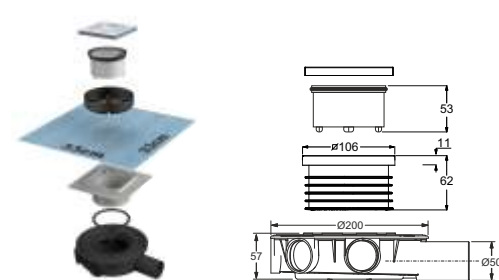

"MINI-DRAIN" ultra low floor drain with adjustable flange. Removable rubber wet odour trap version, special flange for under-the-tile waterproofing 10 x 10 cm

Material: stainless steel + ABS
Colour: Metal

Code	Description	Carton	Pallet	Volume	Availability
6338IM40S2	Outlet $\varnothing$ 40 mm, H 45 mm	20	340	0,160	●
6338IM50S2	Outlet $\varnothing$ 50 mm, H 57 mm	20	340	0,160	●