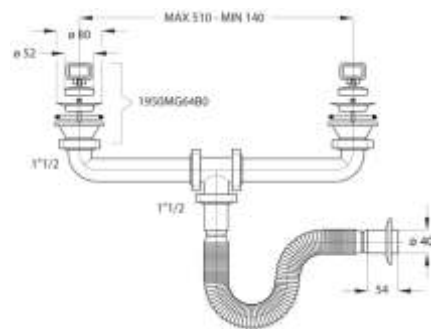

Double sink connection model "ALÌ BABÀ" with waste and flexible outlet pipe, with wall rosette

Material: polypropylene PP
Colour: white

Code	Description	Carton	Pallet	Volume	Availability
1856FX64B0	Stainless steel Sinks Ø 80 mm with 1"1/2 thread. Flexible outlet pipe Ø 40 mm	27	540	0,131	●

Double sink connection model "ALÌ BABÀ" with waste and flexible outlet pipe, with wall rosette

Material: polypropylene PP
Colour: white

Code	Description	Carton	Pallet	Volume	Availability
1856FX64S0	Stainless steel Sinks Ø 80mm with 1"1/2 thread. Flexible outlet pipe Ø 40 mm	24	480	0,131	●

Double sink connection model "ALÌ BABÀ" with waste and flexible outlet pipe, with wall rosette

Material: polypropylene PP
Colour: white

Code	Description	Carton	Pallet	Volume	Availability
1856FX50B0	Stainless steel Sinks Ø 80mm with 1"1/2 thread. Flexible outlet pipe Ø 40/50 mm	27	540	0,131	●

Double sink connection model "ALÌ BABÀ" with waste and flexible outlet pipe, with wall rosette

Material: polypropylene PP
Colour: white

Code	Description	Carton	Pallet	Volume	Availability
1856WL64B0	Stainless steel Sinks "Brennero" Ø 90 (3"1/2) mm with 1"1/2 thread. Flexible outlet pipe Ø40mm	24	480	0,131	●