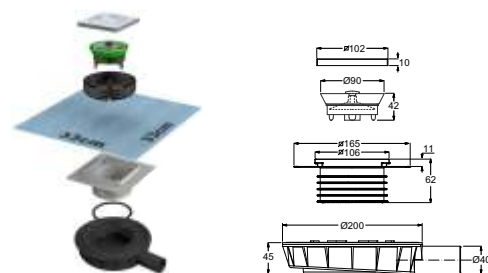

"MINI-DRAIN" ultra low floor drain with adjustable flange. Dry silicon odour trap version (NRV), special flange for under-the-tile waterproofing 10 x 10 cm

Material: stainless steel + ABS
Colour: Metal

Code	Description	Carton	Pallet	Volume	Availability
6330AR40S7	Outlet $\varnothing$ 40 mm, H 45 mm	20	340	0,160	●
6330AR50S7	Outlet $\varnothing$ 50 mm, H 57 mm	20	340	0,160	●