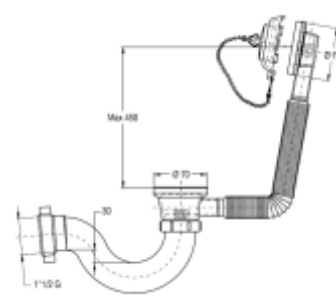

"Extensina" waste and overflow for bath tubs, flexible and extensible overflow, without connecting nuts (one piece only), with self-cleaning trap model 4110PP64B0

Material: Polypropylene PP
Colour: white / chrome-plated

Code	Description	Carton	Pallet	Volume	Availability
4149EX64B0	Overflow grill in syntetic material with plug seat, plug Ø 45,5 mm with chain 45 cm, with siphon 1"1/2 - Ø 40 mm	50	1000	0,131	●