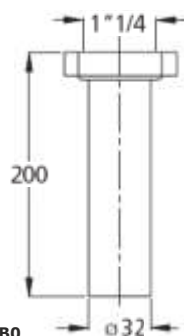

1829PR32B0