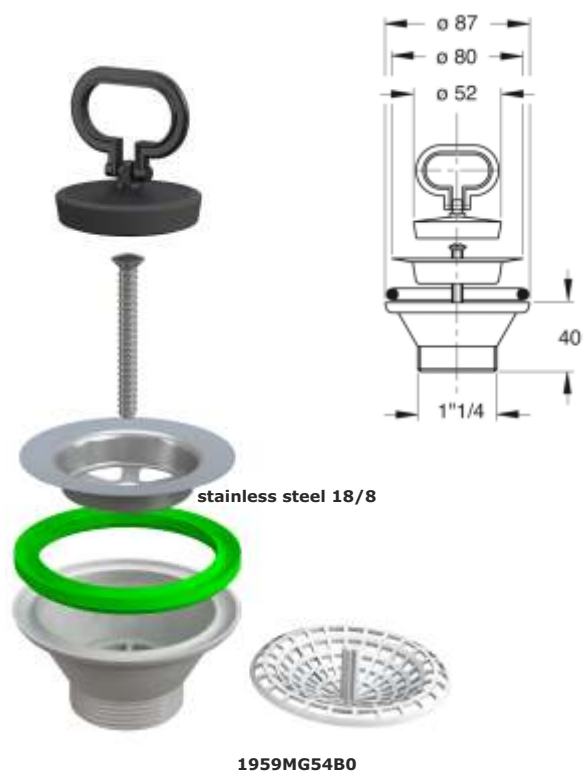

Waste 1"1/4 for fire-clay sinks

Material: PP + stainless steel

Colour: white

Code	Description	Carton	Pallet	Volume	Availability
1958MG54B0	Grid Ø 80/52 in stainless steel 18/C plug with handle	50	2400	0,048	●
1959MG54B0	Grid Ø 80/52 in stainless steel 18/8 plug with handle	50	2400	0,048	●