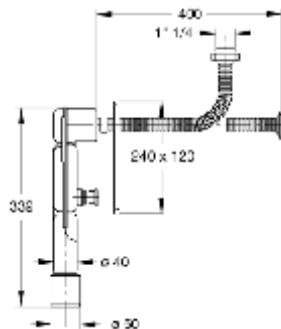

3110CR40B2

3110GZ40B2

"BOA" wall trap for wash-basin, outlet to weld or to insert with washer $\varnothing 40 + \varnothing 50$ mm

Material: PEHD

Colour: black

Code	Description	Carton	Pallet	Volume	Availability
3380GZ50B9	Version for flexible connection, plate and accessories in plastic	25	625	0,106	●