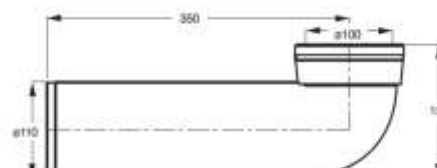

8436PP11C0