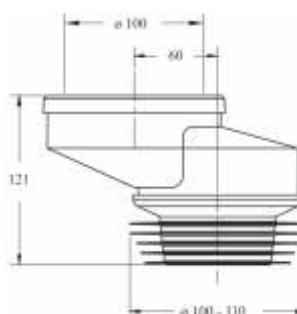

W.C. coupling "BI-POWER", rigid structure with overmoulded elastic seal membranes

Material: PP + TPE (elastomer)

Colour: white

Code	Description	Carton	Pallet	Volume	Availability
8429LX10B0	Eccentric version 60 mm	20	600	0,080	●