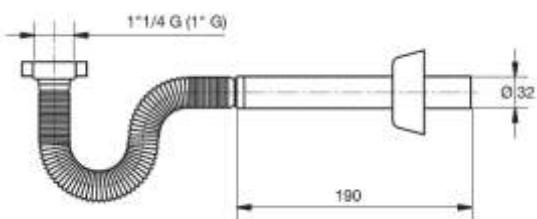

Code	Description	Carton	Pallet	Volume	Availability
28140T54B0	Metal nut 1"1/4, Ø 32 x 230 mm	25	1200	0,048	●

Sifoncello" extensible trap for wash-basin and bidet 1" and 1"1/4

Material: PP / ABS

Colour: chrome-plated