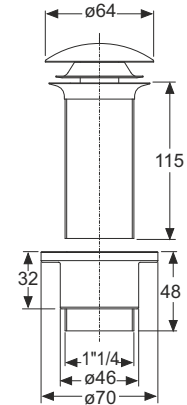

Code	Description	Carton	Pallet	Volume	Availability
0973IX54S7	1"1/4 threaded chromed body, chromed plated 1"1/4 counter-cup Inox plug.	20	960	0,048	●
0973RV54S7	1"1/4 threaded white body covered in inox, chromed plated 1"1/4 counter-cup. ABS plug covered in inox	20	960	0,048	●

Plastic waste for wash-basin and bidet with replaceable sealing plug and closing click- clack action device

Material: ABS + stainless steel

Colour: white/ chrome-plated