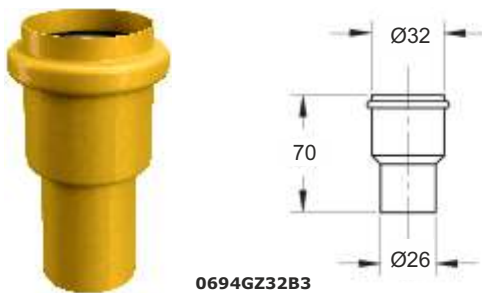

Reduced pipe-fitting to pass from lead to plastic

Material: raw brass

Colour: yellow

Code	Description	Carton	Pallet	Volume	Availability
0694GZ32B3	Reduction $\varnothing$ 32 mm to $\varnothing$ 26 mm	10	1500	0,004	●
0694GZ40B3	Reduction $\varnothing$ 40 mm to $\varnothing$ 32 mm	10	1500	0,004	●