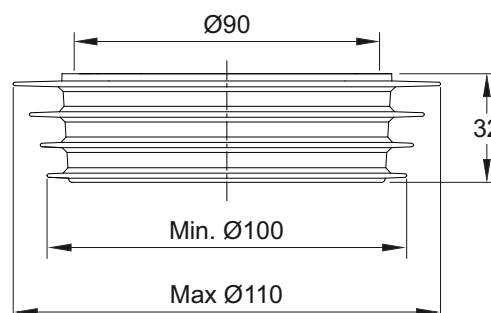

"Gomrone" Universal outlet connection

Material: TPE
Colour: black

Code	Description	Carton	Pallet	Volume	Availability
GU3926	Outlet $\varnothing$ 100/110 mm	10	1500	0,04	●