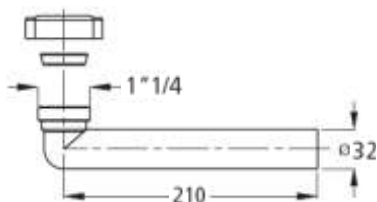

1829PR26B0

1829PR32B0

1829PR40B0

Bent threaded pipe with nut and washer

Material: polypropylene PP

Colour: white

Code	Description	Carton	Pallet	Volume	Availability
1825PP54B0	1"1/4 - Ø 32 x 210 mm	50	2400	0,048	●
1825PP64B0	1"1/2 - Ø 40 x 240 mm	50	2000	0,057	●