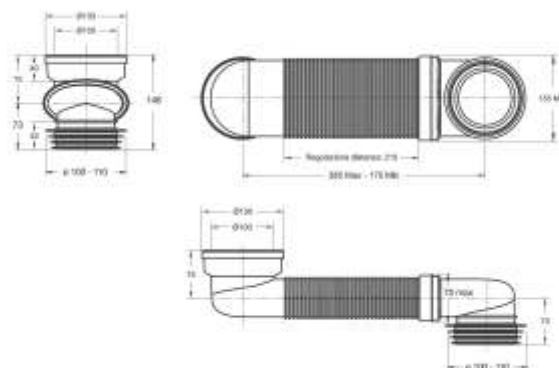

OFFSET

8.9

EXPORT CATALOGUE 2017

"OFFSET" bend for offsetting the W.C. close to the wall Adjustable assembling by O-Ring and stainless steel rings suport. Rigid "BI-POWER" structure with overmolded elastic seal membranes

Material: polypropylene PP - stainless steel

Colour: white