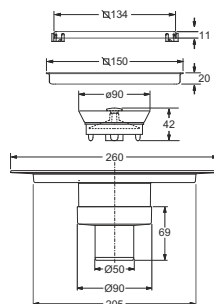

Code	Description	Carton	Pallet	Volume	Availability
6292IX15S7	With Double Face 150x150 Inox 304 grid. 50mm outlet	8	136	0,160	●