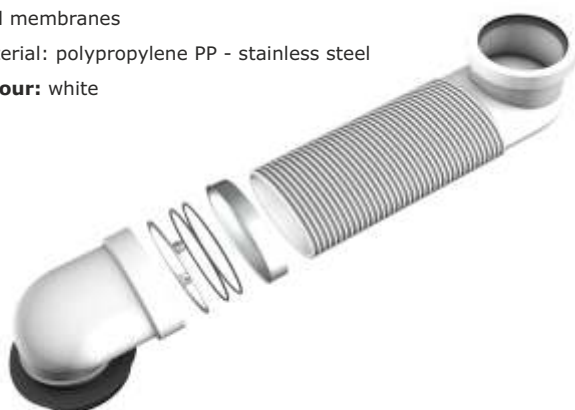

Code	Description	Carton	Pallet	Volume	Availability
8620IX10B0	Version with inlet by elastic membrane it can receive the direct flow of W.C. with waste of $\varnothing 100\text{mm}$	12	300	0,106	●

"OFFSET" bend for offsetting the W.C. close to the wall Adjustable assembling by O-Ring and stainless steel rings suport. Rigid "BI-POWER" structure with overmolded elastic seal membranes

Material: polypropylene PP - stainless steel

Colour: white

Code	Description	Carton	Pallet	Volume	Availability
8620IX90B0	Version with inlet by elastic membrane it can receive the direct flow of W.C. with waste of $\varnothing 100\text{mm}$	12	300	0,106	●

Offset" bend for offsetting close to the wall Adjustable assembling by O-Ring and stainless steel rings suport. Rigid "BIPOWER" structure with overmolded elastic seal

Material: PP + stainless steel

Colour: white