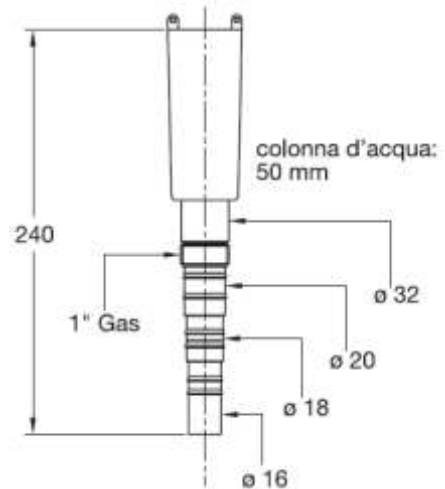

"Walltrap" trap for condensate discharge water pipes, to inclose or external

Material: polypropylene PP

Colour: white

Code	Description	Carton	Pallet	Volume	Availability
7830UN32B0	Universal version to inclose or on wall	25	1750	0,029	●