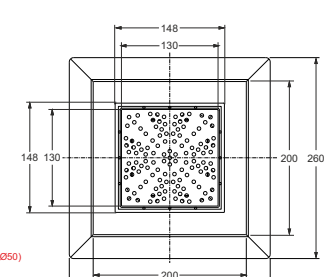

"VASSOIO" ultra low floor drain with tileable grid. Tileable and unreversible standard grid with special flange for under-the-tile waterproofing, wet odour trap version

Material: stainless steel + ABS
Colour: Metal / black

Code	Description	Carton	Pallet	Volume	Availability
69240AB15S2	Outlet $\varnothing$ 40 mm, H 45 mm, 15 x 15 cm grid	8	136	0,160	●
69250AB15S2	Outlet $\varnothing$ 50 mm, H 57 mm, 15 x 15 cm grid	8	136	0,160	●