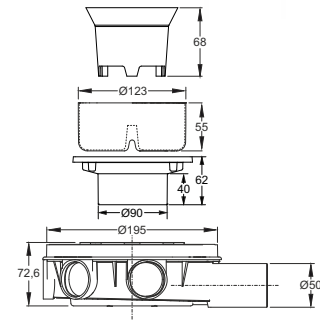

Code	Description	Carton	Pallet	Volume	Availability
6300IX50S7	Outlet $\varnothing$ 50 mm, H 57 mm	20	340	0,160	●