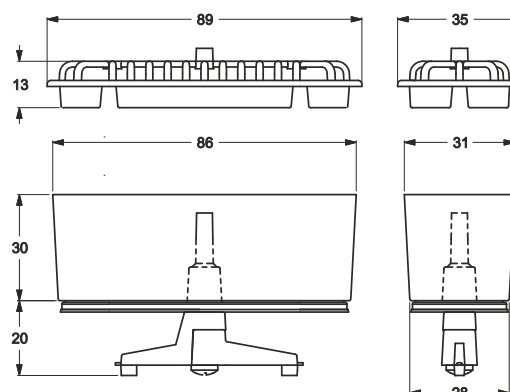

Code	Description	Carton	Pallet	Volume	Availability
6770EC40B2	Version with one outlet diameter only $\varnothing$ 40 mm	30	750	0,106	●

6770EC50B2	Version with one outlet diameter only $\varnothing$ 50 mm	30	750	0,106	●

Non return valve for Canalissima and Micra.

High sensibility and high flow rate

Material: Silicon

Colour: green