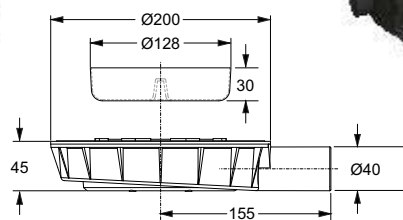

6314PV50S2