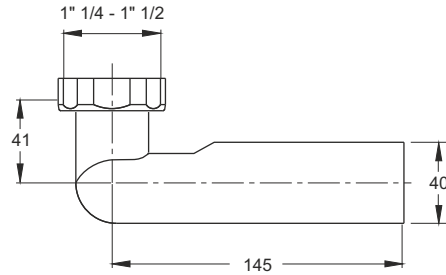

Material: PP + ABS + TPE

Colour: white

Code	Description	Carton	Pallet	Volume	Availability
6240PP11B0	Male Ø 100 - 110 mm	10	480	0,048	●

Bend to weld or insert

Material: PEHD

Colour: black

Code	Description	Carton	Pallet	Volume	Availability
63400T54B9	Connection with metal nut 1"1/4, smooth outlet Ø40mm	100	4000	0,057	●
63400T64B9	Connection with metal nut 1"1/2, smooth outlet Ø40mm	100	3000	0,080	●