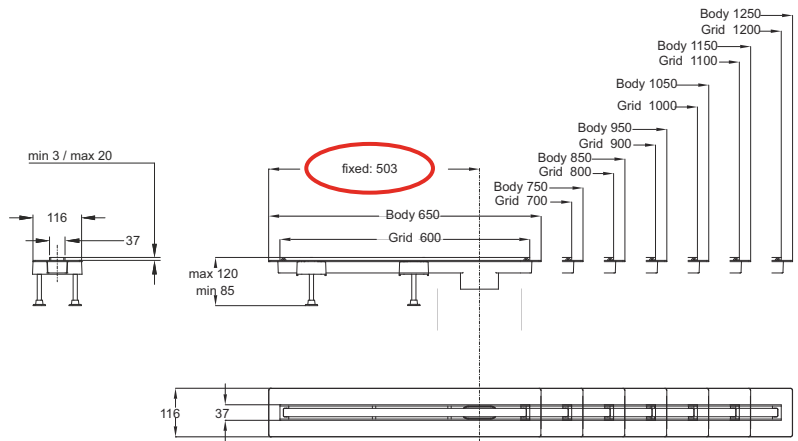

Code	Description	Carton	Pallet	Volume	Availability
6835AL60S	Lateral drain L 60 cm	10	150	0,116	●
6835AL70S	Lateral drain L 70 cm	10	150	0,116	●
6835AL80S	Lateral drain L 80 cm	10	150	0,116	●
6835AL90S	Lateral drain L 90 cm	10	150	0,116	●
6835AL100S	Lateral drain L 100 cm	4	112	0,102	●
6835AL110S	Lateral drain L 110 cm	4	112	0,102	●
6835AL120S	Lateral drain L 120 cm	4	112	0,102	●

"CANALISSIMA" continous channel version.
"MIXAGE" adjustable tileable grid with ABS
frame and stainless steel AISI316 insert

Material: stainless steel 316 + ABS

Colour: satinated / black