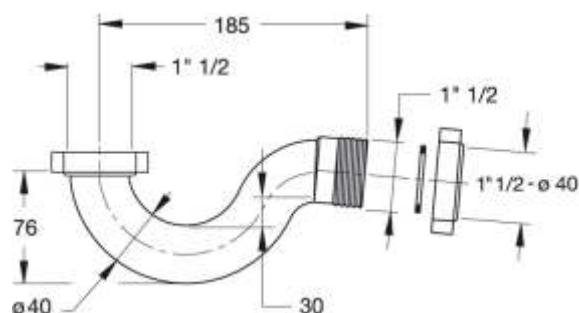

Code	Description	Carton	Pallet	Volume	Availability
4110PP64B0	S trap, connection with plastic nut 1"1/2, threaded outlet 1"1/2 - $\varnothing$ 40 mm	50	2000	0,057	●