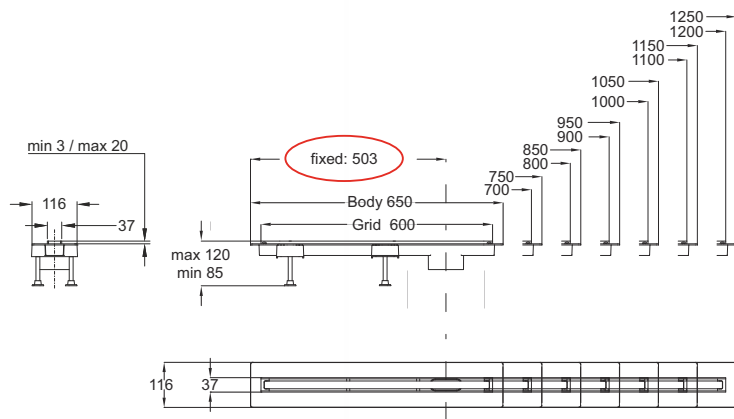

CANALISSIMA

ALUMINIUM

"CANALISSIMA" shower and floor channel.
"DOUBLE FACE" adjustable full aluminium
tileable grid

Material: Aluminium + ABS
Colour: satinated / black

Double face

"CANALISSIMA" shower and floor channel.
"DOUBLE FACE" adjustable full aluminium
tileable grid

Material: Aluminium + ABS
Colour: satinated / black

Double face

Code	Description	Carton	Pallet	Volume	Availability
6825AL60S	Lateral drain L 60 cm	10	150	0,116	●
6825AL70S	Lateral drain L 70 cm	10	150	0,116	●
6825AL80S	Lateral drain L 80 cm	10	150	0,116	●
6825AL90S	Lateral drain L 90 cm	10	150	0,116	●
6825AL100S	Lateral drain L 100 cm	4	112	0,102	●
6825AL110S	Lateral drain L 110 cm	4	112	0,102	●
6825AL120S	Lateral drain L 120 cm	4	112	0,102	●

Code	Description	Carton	Pallet	Volume	Availability
6895AL20S	Central drain L 20 cm	20	340	0,160	●
6895AL30S	Central drain L 30 cm	12	204	0,160	●
6895AL40S	Central drain L 40 cm	12	204	0,160	●
6895AL50S	Central drain L 50 cm	12	204	0,160	●
6895AL60S	Central drain L 60 cm	10	150	0,116	●
6895AL70S	Central drain L 70 cm	10	150	0,116	●
6895AL80S	Central drain L 80 cm	10	150	0,116	●
6895AL90S	Central drain L 90 cm	10	150	0,116	●
6895AL100S	Central drain L 100 cm	4	112	0,102	●