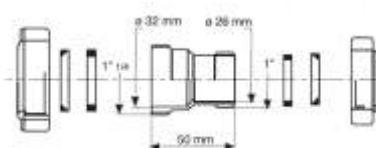

9010AF44B0

9010AF54B0

9010AF64B0

Passepartout Female - Reduced female

Material: POLYPROPYLENE PP

Colour: white

Code	Description	Carton	Pallet	Volume	Availability
9020RD54B0	Female 1" 1/4 - Ø32mm to reduced female 1" - Ø26mm	50	3500	0,029	●
9020RD64B0	Female 1" 1/2 - Ø40mm to female 1" 1/4 - Ø32mm	50	3500	0,029	●
9020RD84B0	Female 2" - Ø50mm to reduced female 1" 1/2 - Ø40mm	50	2400	0,048	●