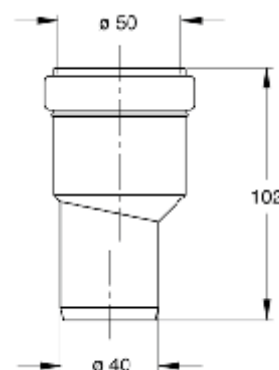

Material: ABS
Colour: black

Code	Description	Carton	Pallet	Volume	Availability
6990AB50B2	Outlet \varnothing 50 mm, H 69 mm	50	3500	0,029	●

Reducer

Material: Polypropylene
Colour: grey

Code	Description	Carton	Pallet	Volume	Availability
6980PP50B2	\varnothing 50mm female, \varnothing 40mm male	N.A.	N.A.	N.A.	●