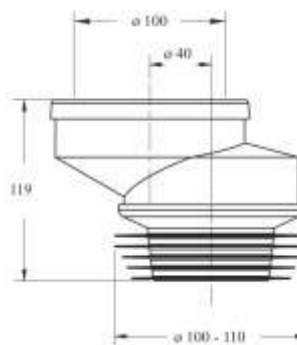

W.C. coupling "BI-POWER", rigid structure with overmoulded elastic seal membranes

Material: PP + TPE (elastomer)

Colour: white

Code	Description	Carton	Pallet	Volume	Availability
8428LX10B0	Eccentric version 40 mm	20	600	0,080	●