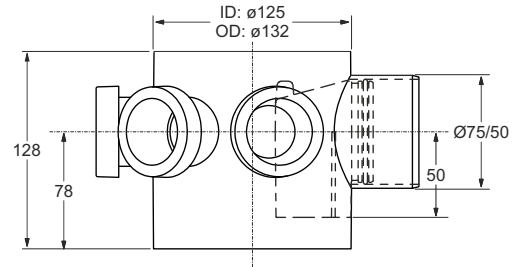

"HELLAS" multiple inlets floor gully. Inlet flanges with sealing o-ring for push-fit connection

Material: ABS
Colour: black

Code	Description	Carton	Pallet	Volume	Availability
6550AB50C9	Inlet $\varnothing$ 40 mm, outlet $\varnothing$ 50 mm, flange $\varnothing$ 125 mm	N.A.	N.A.	N.A.	●
6550AB75C9	Inlet $\varnothing$ 40 mm, outlet $\varnothing$ 75 mm, flange $\varnothing$ 125 mm	N.A.	N.A.	N.A.	●

"HELLAS" multiple inlets floor gully. Inlet flanges with sealing o-ring for push-fit connection. Including waterproofing flange

Material: ABS
Colour: black

Code	Description	Carton	Pallet	Volume	Availability
6551AB50C9	Inlet $\varnothing$ 40 mm, outlet $\varnothing$ 50 mm, flange $\varnothing$ 90 mm	N.A.	N.A.	N.A.	●
6551AB75C9	Inlet $\varnothing$ 40 mm, outlet $\varnothing$ 75 mm, flange $\varnothing$ 90 mm	N.A.	N.A.	N.A.	●