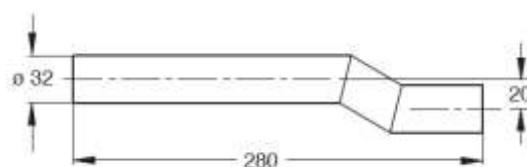

Code	Description	Carton	Pallet	Volume	Availability
8800CR32B7	Ø 32 mm, eccentric 20 mm	50	3500	0,029	●

Concentric coupling for W.C. bowl

Material: SOFT PVC

Colour: white