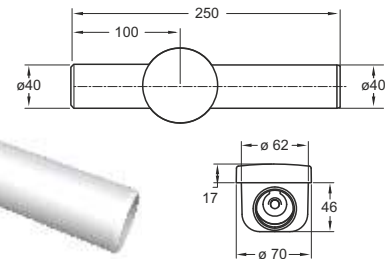

Code	Description	Carton	Pallet	Volume	Availability
0750AR54B0	Horizontal non return valve male connection $\varnothing 32$ mm male outlet $\varnothing 32$ mm	20	1400	0,029	●

0750AR64B0

Horizontal non return valve male connection $\varnothing 40$ mm male outlet $\varnothing 40$ mm

15 1050 0,029 ●

0750AR64B0

Airpipe, venting valve

Material: ABS

Colour: chrome-plated