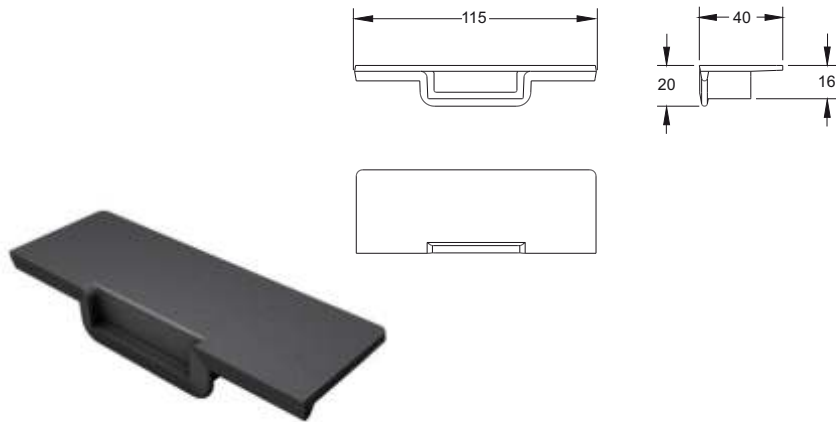

Cap for continuous channel

Material: ABS

Colour: black

Code	Description	Carton	Pallet	Volume	Availability
6830AB05S	Cap for closing the end of the continuous channel	N.A.	N.A.	N.A.	●