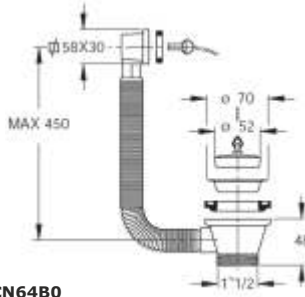

1942CN64B0