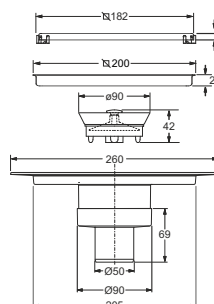

Code	Description	Carton	Pallet	Volume	Availability
6292IX20S7	With Double Face 200x200 Inox 304 grid. 50mm outlet	8	136	0,160	●