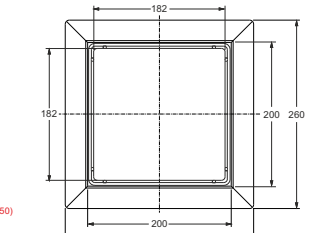

"VASSOIO" ultra low floor drain with tileable grid. Tileable "DOUBLE-FACE" grid with special flange for under-the-tile waterproofing, wet odour trap version

Material: stainless steel + ABS
Colour: Metal / black

Code	Description	Carton	Pallet	Volume	Availability
69240IX20S7	Outlet $\varnothing$ 40 mm, H 45 mm, 20 x 20 cm grid	8	136	0,160	●
69250IX20S7	Outlet $\varnothing$ 50 mm, H 57 mm, 20 x 20 cm grid	8	136	0,160	●