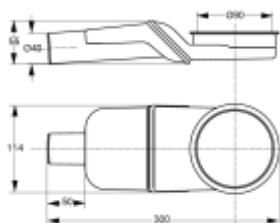

Floor trap "SOGLIOLA" with low height to reduce the thickness into the floor

Material: polypropylene PP

Colour: grey