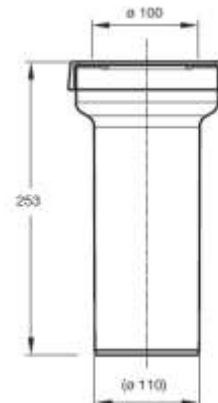

8431PP11C0