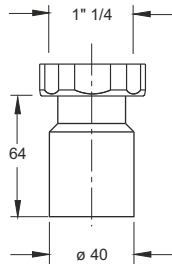

64400T54B9