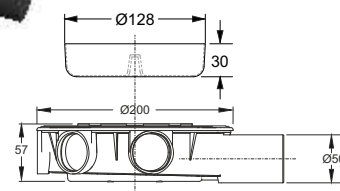

SIPHONS FOR CANALISSIMA

6.7

EXPORT CATALOGUE 2017

"MINI-DRAIN" for canalissima, floor gully with reduced height, with an insulation pvc disk that can be glued with waterproofing sheat. Adjustable in height

Material: ABS

Colour: black

Floor trap "SOGLIOLA" with low height to reduce the thickness into the floor

Material: polypropylene PP

Colour: grey

Code	Description	Carton	Pallet	Volume	Availability
6770EC40B2	Version with one outlet diameter only $\varnothing$ 40 mm	30	750	0,106	●

6770EC50B2	Version with one outlet diameter only $\varnothing$ 50 mm	30	750	0,106	●

Non return valve for Canalissima and Micra.

High sensibility and high flow rate

Material: Silicon

Colour: green

Code	Description	Carton	Pallet	Volume	Availability
6822AR85B4	Silicon membrane valve	50	3500	0,029	●