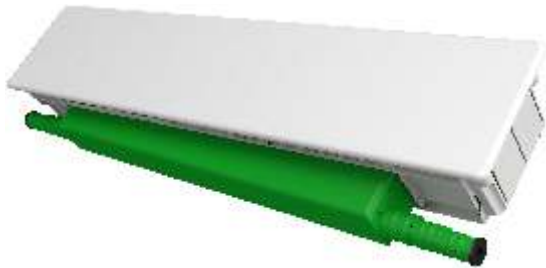

7

7

CONDENSATE - AIR-CONDITIONING

"Wallbox" box for prearrangement and connection of the installations to the split device

Material: PS + PE

Colour: white/green

Code	Description	Carton	Pallet	Volume	Availability
7810PA40K2	42 cm long box	20	400	0,125	●
7810PA50K2	52 cm long box	20	400	0,125	●