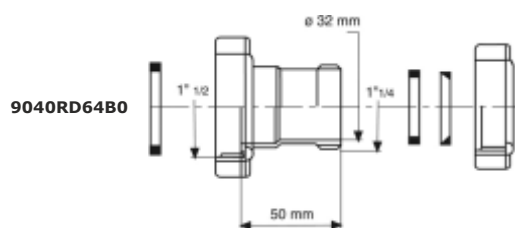

Passepartout with flange female reduced

Material: POLYPROPYLENE PP

Colour: white

Code	Description	Carton	Pallet	Volume	Availability
9040RD54B0	Connection 1"1/4 to reduced female 1" - Ø 26 mm	50	3500	0,029	●
9040RD64B0	Connection 1"1/2 to reduced female 1"1/4 - Ø 32 mm	50	3500	0,029	●