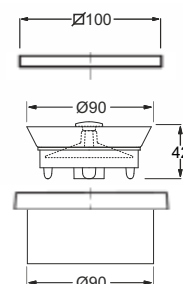

Non-return valve kit

Material: ABS + PP + silicone

Colour: chrome plated

Code	Description	Carton	Pallet	Volume	Availability
6924CR10S7	Chrome-plated ABS grid 100x100 mm, sleeve Ø90mm, silicone non return valve	20	340	0,160	●