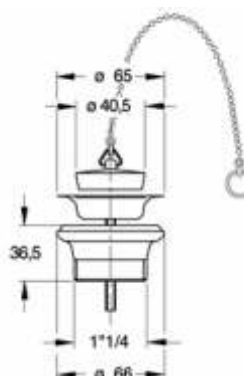

Code	Description	Carton	Pallet	Volume	Availability
2024CN54B0	Grid in stainless steel 18/10 Ø 65/40,5 mm and plug with chain. Screw in stainless steel 65mm long. Nut in stainless steel	50	3500	0,029	●