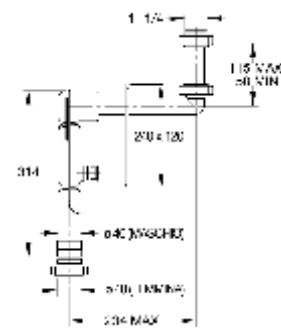

Code	Description	Carton	Pallet	Volume	Availability
3386CR64B0	Threaded outlet $1\frac{1}{2}$ - $\varnothing 40$	25	625	0,106	●