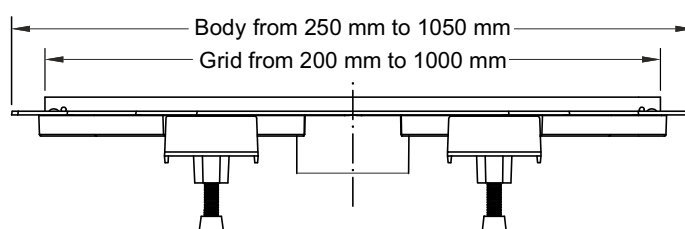

"CANALISSIMA" shower and floor channel.
"DOUBLE FACE" adjustable full stainless steel
AISI316 tileable grid

Material: stainless steel 316 + ABS
Colour: satinated / black

Double Face

Tile adhesive

Code	Description	Carton	Pallet	Volume	Availability
6895AC20S	Central drain L 20 cm	20	340	0,160	●
6895AC30S	Central drain L 30 cm	12	204	0,160	●
6895AC40S	Central drain L 40 cm	12	204	0,160	●
6895AC50S	Central drain L 50 cm	12	204	0,160	●
6895AC60S	Central drain L 60 cm	10	150	0,116	●
6895AC70S	Central drain L 70 cm	10	150	0,116	●
6895AC80S	Central drain L 80 cm	10	150	0,116	●
6895AC90S	Central drain L 90 cm	10	150	0,116	●
6895AC100S	Central drain L 100 cm	4	112	0,102	●