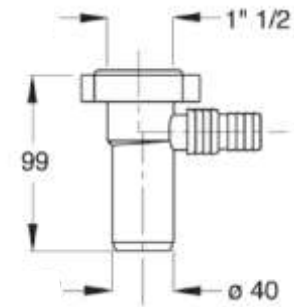

Universal washing-machine connection with non-return valve

Material: polypropylene PP

Colour: white

Code	Description	Carton	Pallet	Volume	Availability
1822AR54B0	1"1/4 x Ø 32 mm	50	3500	0,029	●
1822AR64B0	1"1/2 x Ø 40 mm	50	3500	0,029	●

Underwaste washing-machine connection with non-return valve

Material: polypropylene PP

Colour: white

Code	Description	Carton	Pallet	Volume	Availability
1825AR54B0	Connections F1"1/4 x M1"1/4	50	3500	0,029	●
1825AR64B0	Connections F1"1/2 x M1"1/2	50	3500	0,029	●

Washing-machine connection

Material: polypropylene PP

Colour: white

Code	Description	Carton	Pallet	Volume	Availability
1824AR54B0	Connections 1"1/4 x Ø 32 x 200 mm	50	2400	0,048	●
1824AR64B0	Connections 1"1/2 x Ø 40 x 200 mm	50	2000	0,057	●