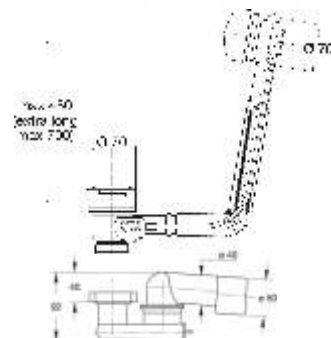

Code	Description	Carton	Pallet	Volume	Availability
4028OT50S7	Handle and plug in chrome-plated brass	20	340	0,160	●