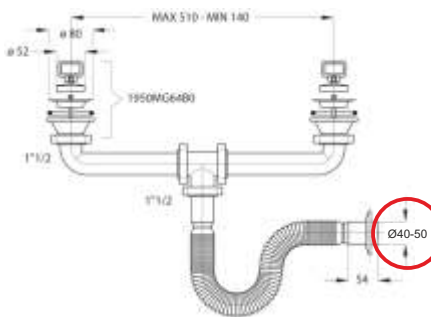

Double sink connection model "ALÌ BABÀ" with waste and flexible outlet pipe, with wall rosette

Material: polypropylene PP
Colour: white

Code	Description	Carton	Pallet	Volume	Availability
1856FX64B0	Stainless steel Sinks Ø 80 mm with 1"1/2 thread. Flexible outlet pipe Ø 40 mm	27	540	0,131	●

Double sink connection model "ALÌ BABÀ" with waste and flexible outlet pipe, with wall rosette

Material: polypropylene PP
Colour: white

Code	Description	Carton	Pallet	Volume	Availability
1856FX64S0	Stainless steel Sinks Ø 80mm with 1"1/2 thread. Flexible outlet pipe Ø 40 mm	24	480	0,131	●

Double sink connection model "ALÌ BABÀ" with waste and flexible outlet pipe, with wall rosette

Material: polypropylene PP
Colour: white

Code	Description	Carton	Pallet	Volume	Availability
1856FX50B0	Stainless steel Sinks Ø 80mm with 1"1/2 thread. Flexible outlet pipe Ø 40/50 mm	27	540	0,131	●

Double sink connection model "ALÌ BABÀ" with waste and flexible outlet pipe, with wall rosette

Material: polypropylene PP
Colour: white

Code	Description	Carton	Pallet	Volume	Availability
1856WL64B0	Stainless steel Sinks "Brennero" Ø 90 (3"1/2) mm with 1"1/2 thread. Flexible outlet pipe Ø40mm	24	480	0,131	●