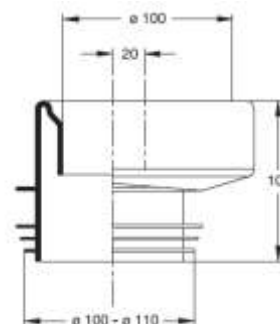

Code	Description	Carton	Pallet	Volume	Availability
8418PV10C0	Coupling in soft PVC	24	960	0,057	●