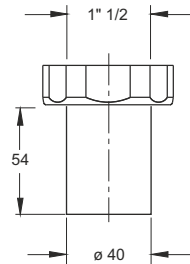

Straight hold to weld or insert

Material: PEHD

Colour: black

64400T54B9

64400T64B9

Code	Description	Carton	Pallet	Volume	Availability
64400T54B9	Connection with metal nut 1"1/4, smooth outlet Ø40mm	100	7000	0,029	●
64400T64B9	Connection with metal nut 1"1/2, smooth outlet Ø40mm	100	7000	0,029	●