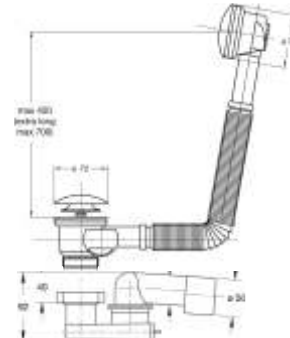

"Extreme" automatic pop-up bath tub column with flexible and extensible overflow, without connecting nuts (one piece only) with adjustable low trap 4500PP64B9

Material: Polypropylene PP / Brass
Colour: grey / chrome-plated

Code	Description	Carton	Pallet	Volume	Availability
40480T50S7	Plug with opening and closing spring device, with overflow in chrome-plated brass	20	340	0,160	●