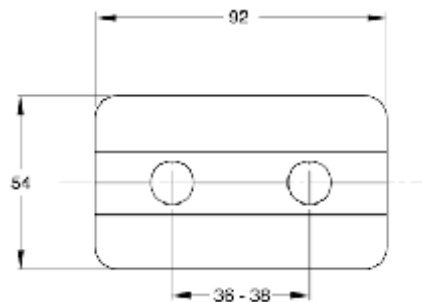

Duplo" opening rosette

Material: polypropylene PP

Colour: white

Code	Description	Carton	Pallet	Volume	Availability
9911PP36B0	Universal model with adjustable membrane	50	35000	0,004	●