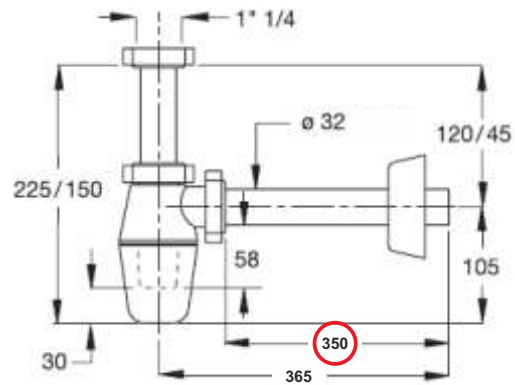

Code	Description	Carton	Pallet	Volume	Availability
2630CM35B0	With plastic outlet pipe ø 32x350 mm	50	1000	0,131	●