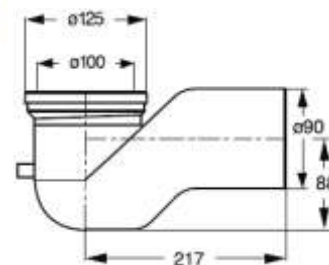

Swan neck extension

Material: polypropylene PP

Colour: white

Code	Description	Carton	Pallet	Volume	Availability
8439PP90CO	Outlet Ø 90 mm	20	500	0,106	●
8439PP11CO	Outlet Ø 110 mm	20	500	0,106	●

8439PP90CO