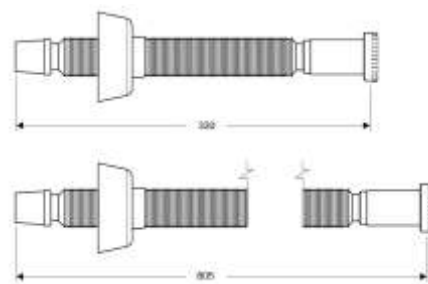

9380FM50B0

9390FF40B0

"MagikOne Lead-Connection", flexible and extensible pipe, connection with turning chrome-plated metal nut

Material: PP + TPE

Colour: white

Code	Description	Carton	Pallet	Volume	Availability
9324ZN54B0	Metal nut 1"1/4, coupling TPE Ø 24-28 mm	50	1500	0,080	●
9328ZN54B0	Metal nut 1"1/4, coupling TPE Ø 28-32 mm	50	1500	0,080	●