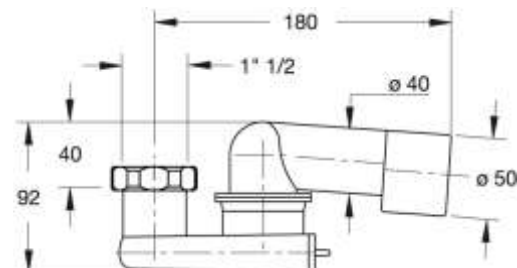

Adjustable low trap for bath tub columns, outlet \varnothing 40-50 mm to weld or insert

Material: PEHD

Colour: black

4500T64B9

4500PP64B9

Code	Description	Carton	Pallet	Volume	Availability
4500T64B9	Connection with metal nut 1"1/2, outlet to weld \varnothing 40-50 mm	50	2000	0,057	●
4500PP64B9	Connection with plastic nut 1"1/2, outlet to weld \varnothing 40-50 mm	50	2000	0,057	●