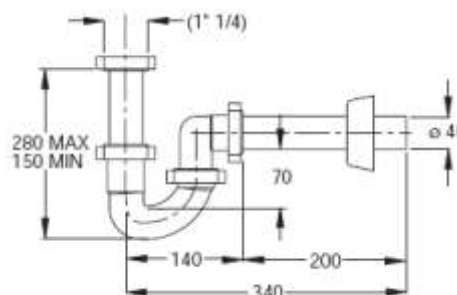

Code	Description	Carton	Pallet	Volume	Availability
1491CP40B0	Plastic outlet pipe $\varnothing 40 \times 230$mm, waste connection 1"1/4	25	750	0,080	●