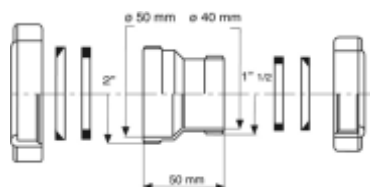

9020RD84B0