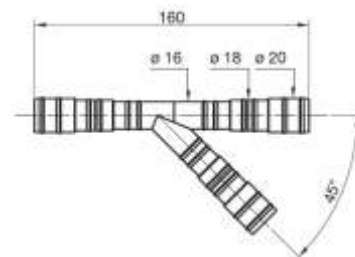

"Wallbox" box for prearrangement and connection of the installations to the split device

Material: PS + PE

Colour: white/green

Code	Description	Carton	Pallet	Volume	Availability
7810PA40K2	42 cm long box	20	400	0,125	●
7810PA50K2	52 cm long box	20	400	0,125	●

Drain pipe fitting connection Ø 32 mm

Material: polypropylene PP

Colour: white

Code	Description	Carton	Pallet	Volume	Availability
7886PP32B0	Fitting with seat and nut 1"1/4	20	3000	0,004	●

"Y" branch for condensate discharge installation

Material: polypropylene PP

Colour: white

Code	Description	Carton	Pallet	Volume	Availability
7882PE20B0	Branch 3 ways for pipes Ø16 - 18 - 20 mm colour bianco	20	3000	0,004	●

Condensate discharge pipe with additive against UV rays

Material: polypropylene PP + PE

Colour: white

Code	Description	Carton	Pallet	Volume	Availability
7892PP18C0	Internal outlet Ø16 mm, external Ø18 mm colour white	50 M	2700M	0,12	●
7892PP20C0	Internal outlet Ø17 mm, external Ø20 mm colour white	50 M	2700M	0,12	●