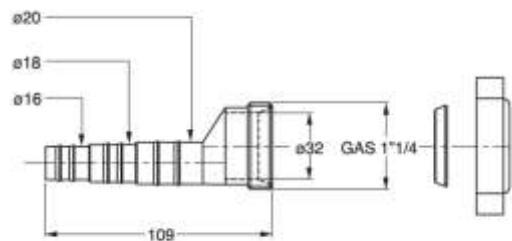

Code	Description	Carton	Pallet	Volume	Availability
7886PP32B0	Fitting with seat and nut 1"1/4	20	3000	0,004	●

"Y" branch for condensate discharge installation

Material: polypropylene PP

Colour: white