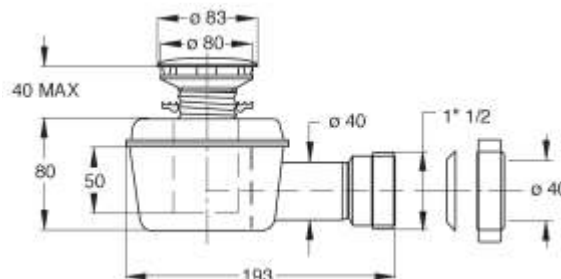

Code	Description	Carton	Pallet	Volume	Availability
5494CR80B0	Flanged waste $\varnothing$ 80 mm Chromium-plated cover	25	750	0,080	●