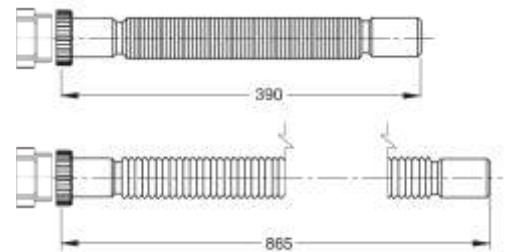

MAGIKONE" flexible and extensible pipe

Material: PP+ ABS

Colour: white

Code	Description	Carton	Pallet	Volume	Availability
9345WS64B0	Brasilian version: it comes with a 3/8" adapter	125	2125	0,160	●