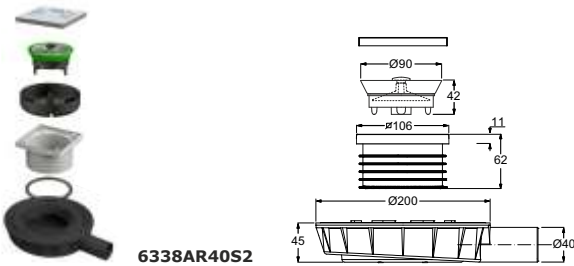

"MINI-DRAIN" ultra low floor drain with adjustable flange. Dry silicon odour trap version (NRV), standard 10 x 10 cm flange

Material: stainless steel + ABS
Colour: Metal

Code	Description	Carton	Pallet	Volume	Availability
6338AR40S2	Outlet $\varnothing$ 40 mm, H 45 mm	20	340	0,160	●
6338AR50S2	Outlet $\varnothing$ 50 mm, H 57 mm	20	340	0,160	●