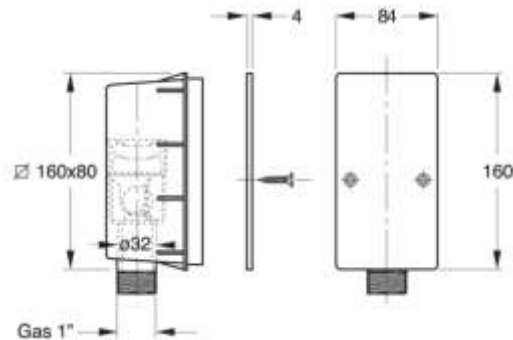

"Walltrap" trap for condensate discharge water pipes, to inclose or external

Material: polypropylene PP

Colour: white

Code	Description	Carton	Pallet	Volume	Availability
7830UN32B0	Universal version to inclose or on wall	25	1750	0,029	●

COPERNICO" trap for condensate discharge water pipes to be removed from the wall box.

Dry trapped by ball plug

Material: polypropylene PP

Colour: white / green

Code	Description	Carton	Pallet	Volume	Availability
7840EC32B0	Covering plastic plate in white colour	15	1050	0,029	●
7841EC32B0	Fitting with seat and nut 1"1/4 Covering plastic plate in white colour	15	1050	0,029	●

Danubio" trap to receive and to discharge the condensate of the water heaters

Material: polypropylene PP

Colour: white

Code	Description	Carton	Pallet	Volume	Availability
7890PP32B0	Outlet Ø 32 mm	25	1750	0,029	●
7890PP40B0	Outlet Ø 40 mm	25	1750	0,029	●