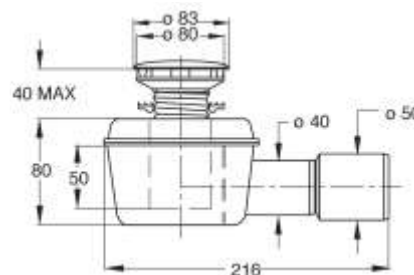

Code	Description	Carton	Pallet	Volume	Availability
5484CR80B9	Flanged waste $\varnothing$ 80 mm Chromium-plated cover	25	750	0,080	●

"Splash" siphon-waste for shower, body in PP and waste in plastic. cover in abs white or chromium-plated. threaded outlet 1"1/2 with nut and conical washer

Material: polypropylene PP / ABS

Colour: white / chrome-plated