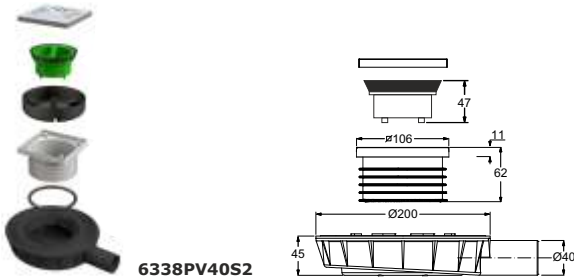

"MINI-DRAIN" ultra low floor drain with adjustable flange. Removable rubber wet odour trap version, standard 10 x 10 cm flange

Material: stainless steel + ABS
Colour: Metal

Code	Description	Carton	Pallet	Volume	Availability
6338PV40S2	Outlet $\varnothing$ 40 mm, H 45 mm	20	340	0,160	●
6338PV50S2	Outlet $\varnothing$ 50 mm, H 57 mm	20	340	0,160	●