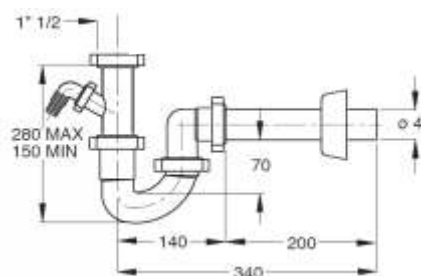

Code	Description	Carton	Pallet	Volume	Availability
1490KP40B0	"P" trap with plastic outlet pipe $\varnothing 40 \times 230$ mm waste connection 1"1/2 with washing machine connection	25	750	0,080	●