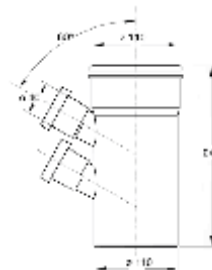

Code	Description	Carton	Pallet	Volume	Availability
8311YP40C2	Double entry branch $\varnothing$ 40 mm, outlet $\varnothing$ 110 mm, smooth terminal $\varnothing$ 110 mm	25	500	0,131	●
8311YP50C2	Double entry branch $\varnothing$ 50 mm, outlet $\varnothing$ 110 mm, smooth terminal $\varnothing$ 110 mm	25	500	0,131	●