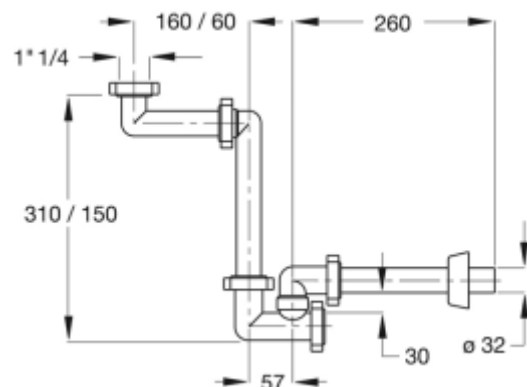

Code	Description	Carton	Pallet	Volume	Availability
2910CP32B0	Single bowl	25	750	0,080	●