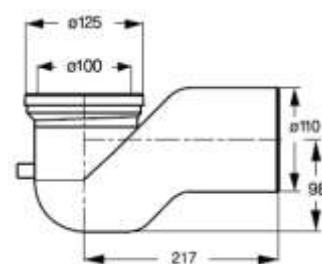

8439PP11CO

Straight coupling for w.c. bowl with outlet
 $\varnothing 100$ with universal outlet Sizes: $\varnothing 90$ -100-
 110 length 254

Material: PP + TPE (elastomer)

Colour: white

Code	Description	Carton	Pallet	Volume	Availability
8431PP90C0	Straight coupling entry of outlet $\varnothing 100$ mm, smooth terminal $\varnothing 90$ mm, lenght 255 mm	25	625	0,106	●
8431PP11C0	Straight coupling entry of outlet $\varnothing 100$ mm, smooth terminal $\varnothing 110$ mm, lenght 255 mm	25	625	0,106	●