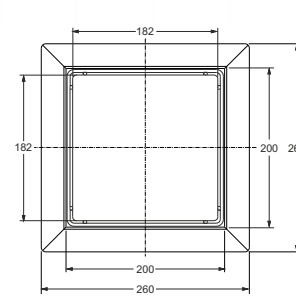

Code	Description	Carton	Pallet	Volume	Availability
6292IX20S7	With Double Face 200x200 Inox 304 grid. 50mm outlet	8	136	0,160	●