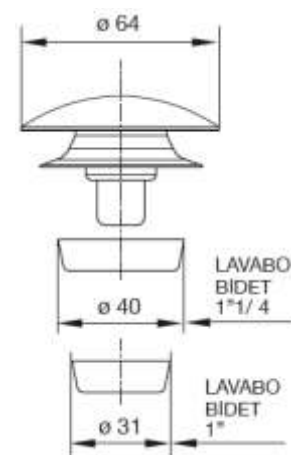

"TAPPATUTTO" lockable device (click-clack) for traditional gridded sinks. Supports $\varnothing 40$ mm and $\varnothing 31$ mm

Material: POM + stainless steel

Colour: chrome-plated

Code	Description	Carton	Pallet	Volume	Availability
08320T64S7	Stainless steel plug $\varnothing 74$ mm	8	1200	0,004	●
0832CR64S7	Chrome-plated ABS plug $\varnothing 64$ mm	8	1200	0,004	●