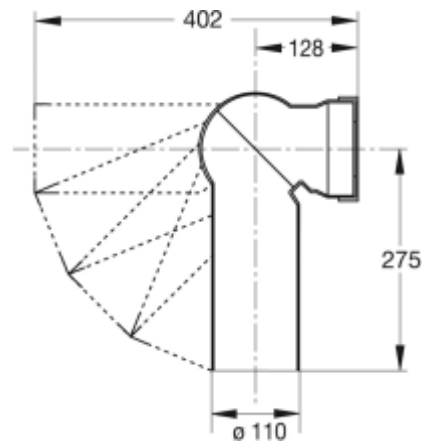

Orientable extension pipe for W.C. Bowl

Material: PP

Colour: white

Code	Description	Carton	Pallet	Volume	Availability
8210UN11B0	Orientable from 0° to 90°	20	340	0,160	●