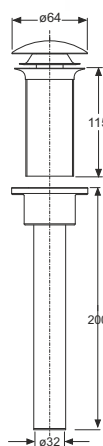

Horizontal non return valve

Material: ABS

Colour: chrome plated

New PRODUCT

Code	Description	Carton	Pallet	Volume	Availability
0750AR54B7	Horizontal non return valve male connection $\varnothing 32$ mm male outlet $\varnothing 32$ mm chrome-plated finishing	20	1400	0,029	●