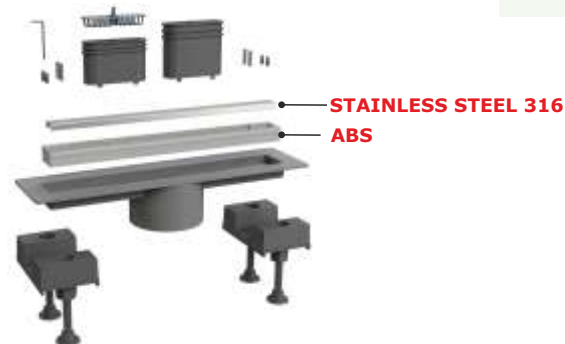

Code	Description	Carton	Pallet	Volume	Availability
6895MX20S	Central drain L 20 cm	20	340	0,160	●
6895MX30S	Central drain L 30 cm	12	204	0,160	●
6895MX40S	Central drain L 40 cm	12	204	0,160	●
6895MX50S	Central drain L 50 cm	12	204	0,160	●
6895MX60S	Central drain L 60 cm	10	150	0,116	●
6895MX70S	Central drain L 70 cm	10	150	0,116	●
6895MX80S	Central drain L 80 cm	10	150	0,116	●
6895MX90S	Central drain L 90 cm	10	150	0,116	●
6895MX100S	Central drain L 100 cm	4	112	0,102	●