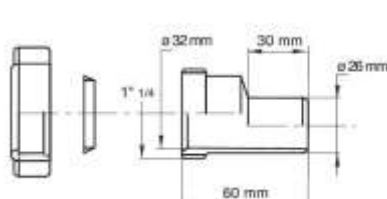

Passepartout Male - Female increase

Material: POLYPROPYLENE PP

Colour: white

Code	Description	Carton	Pallet	Volume	Availability
9050MS26B0	Smooth male Ø 26 mm to female 1"1/4 - Ø 32 mm	50	3500	0,029	●
9050MS32B0	Smooth male Ø 32 mm to female 1"1/2 - Ø 40 mm	50	3500	0,029	●

9050MS26B0