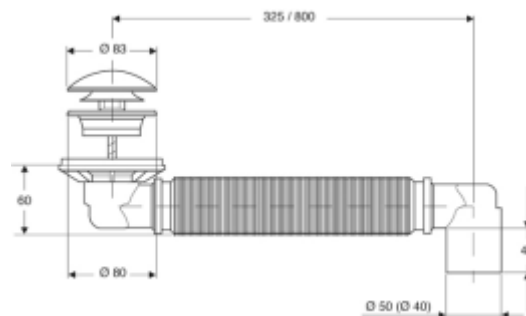

Shower waste with pop-up closing device,
90° outlet Ø 50 mm

Material: PP + stainless steel

Colour: white / chrome-plated

Code	Description	Carton	Pallet	Volume	Availability
5930TT80B7	Chrome-plated plug Ø 83 mm, white plastic grid Ø 80 mm	60	1200	0,131	●