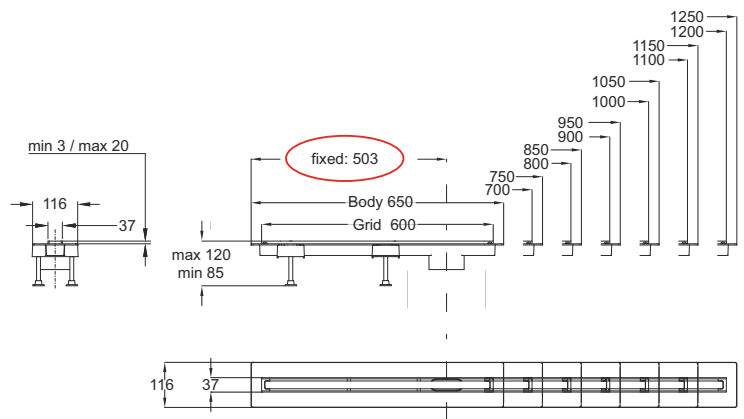

Code	Description	Carton	Pallet	Volume	Availability
6825MX60S	Lateral drain L 60 cm	10	150	0,116	●
6825MX70S	Lateral drain L 70 cm	10	150	0,116	●
6825MX80S	Lateral drain L 80 cm	10	150	0,116	●
6825MX90S	Lateral drain L 90 cm	10	150	0,116	●
6825MX100S	Lateral drain L 100 cm	4	112	0,102	●
6825MX110S	Lateral drain L 110 cm	4	112	0,102	●
6825MX120S	Lateral drain L 120 cm	4	112	0,102	●