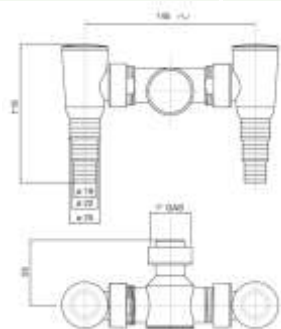

Code	Description	Carton	Pallet	Volume	Availability
3590GZ24B0	White version	25	1750	0,029	●

"Air-Ball" valve for washing-machine traps already installed with combined effect

Material: ABS

Colour: white