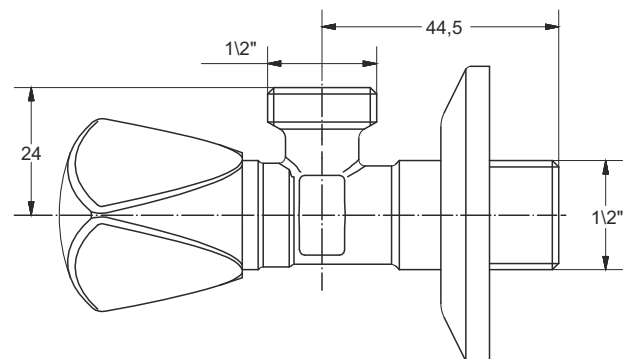

Code	Description	Carton	Pallet	Volume	Availability
05970T24S7	1/2" x 1/2"	92	3312	0,048	●