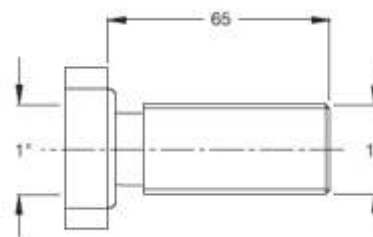

Code	Description	Carton	Pallet	Volume	Availability
3920CR44B7	Nut 1", chrome-plated version	25	3750	0,004	●
3920EC44B0	Nut 1", white version	25	3750	0,004	●

Threaded extension to extend the pipe union of the washing-machine wall trap

Material: polypropylene PP

Colour: white

Code	Description	Carton	Pallet	Volume	Availability
3930EC44B0	Nut and thread 1"	25	3750	0,004	●

Connection nozzle for tanks

Material: polypropylene PP

Colour: white