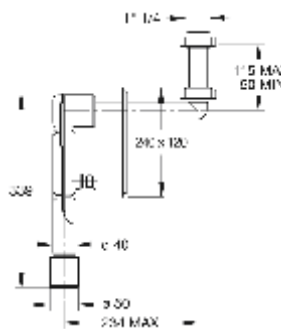

Code	Description	Carton	Pallet	Volume	Availability
3380CR50B9	outlet to weld or to plug in $\varnothing 40 + 50$ mm	25	625	0,106	●