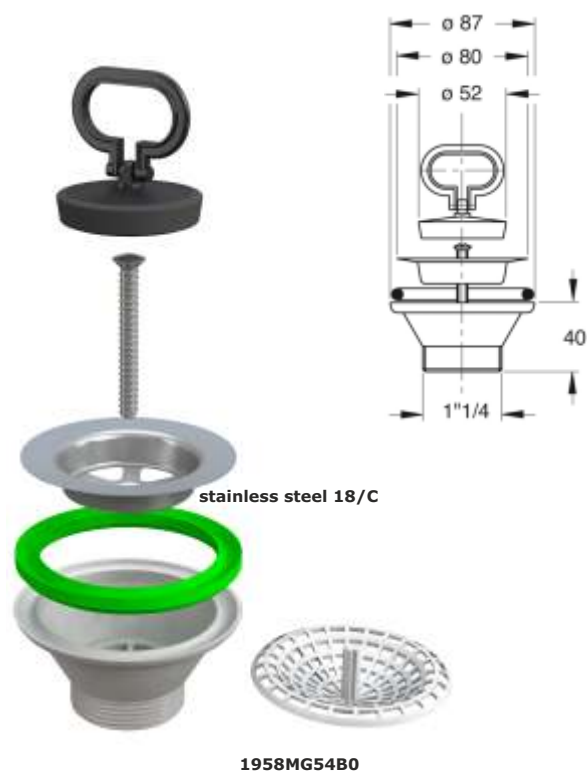

Waste 1"1/4 for fire-clay sinks

Material: PP + stainless steel

Colour: white

Code	Description	Carton	Pallet	Volume	Availability
1958MG54B0	Grid Ø 80/52 in stainless steel 18/C plug with handle	50	2400	0,048	●
1959MG54B0	Grid Ø 80/52 in stainless steel 18/8 plug with handle	50	2400	0,048	●