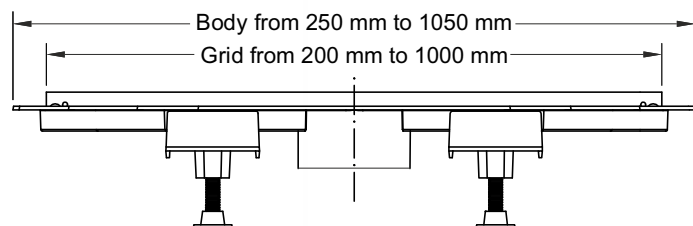

Code	Description	Carton	Pallet	Volume	Availability
6825AL60S	Lateral drain L 60 cm	10	150	0,116	●
6825AL70S	Lateral drain L 70 cm	10	150	0,116	●
6825AL80S	Lateral drain L 80 cm	10	150	0,116	●
6825AL90S	Lateral drain L 90 cm	10	150	0,116	●
6825AL100S	Lateral drain L 100 cm	4	112	0,102	●
6825AL110S	Lateral drain L 110 cm	4	112	0,102	●
6825AL120S	Lateral drain L 120 cm	4	112	0,102	●

Code	Description	Carton	Pallet	Volume	Availability
6895AL20S	Central drain L 20 cm	20	340	0,160	●
6895AL30S	Central drain L 30 cm	12	204	0,160	●
6895AL40S	Central drain L 40 cm	12	204	0,160	●
6895AL50S	Central drain L 50 cm	12	204	0,160	●
6895AL60S	Central drain L 60 cm	10	150	0,116	●
6895AL70S	Central drain L 70 cm	10	150	0,116	●
6895AL80S	Central drain L 80 cm	10	150	0,116	●
6895AL90S	Central drain L 90 cm	10	150	0,116	●
6895AL100S	Central drain L 100 cm	4	112	0,102	●