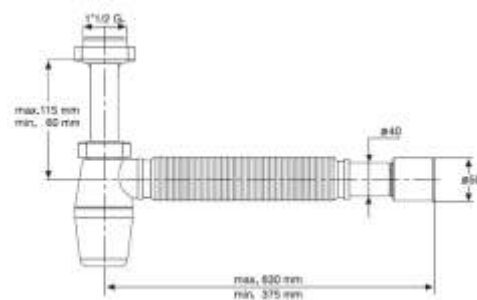

Trap "Flexybon" model "MagikOne", one way
without waste

Material: POLYPROPYLENE PP
Colour: WHITE

Code	Description	Carton	Pallet	Volume	Availability
1091EX45B0	Waste connection 1"1/2, outlet Ø 40 - 50 mm	25	1000	0,057	●

Trap "Flexybon" model "MagikOne", two ways
without wastes

Material: polypropylene PP
Colour: white

Code	Description	Carton	Pallet	Volume	Availability
1092EX45B0	Waste connection 1"1/2, outlet Ø 40 - 50 mm	25	750	0,080	●

Trap "Flexybon" model "German", one way
without waste

Material: polypropylene PP
Colour: white

Code	Description	Carton	Pallet	Volume	Availability
1021EX45B0	Waste connection 1"1/2, outlet Ø 40 - 50 mm	25	750	0,080	●

Trap "Flexybon" model "German", two ways
without wastes

Material: polypropylene PP
Colour: white

Code	Description	Carton	Pallet	Volume	Availability
1022EX45B0	Waste connection 1"1/2, outlet Ø 40 - 50 mm	25	625	0,106	●