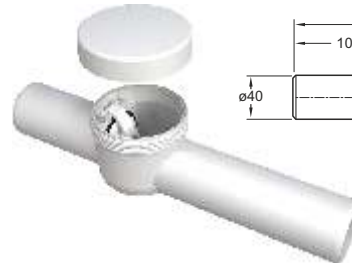

Code	Description	Carton	Pallet	Volume	Availability
0750AR54B0	Horizontal non return valve male connection $\varnothing 32$ mm male outlet $\varnothing 32$ mm	20	1400	0,029	●

0750AR64B0

Horizontal non return valve male connection $\varnothing 40$ mm male outlet $\varnothing 40$ mm

15 1050 0,029 ●

0750AR64B0

Airpipe, venting valve

Material: ABS

Colour: chrome-plated