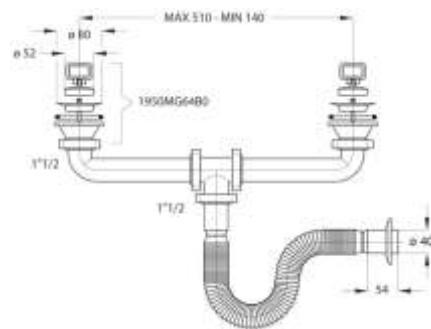

Code	Description	Carton	Pallet	Volume	Availability
1856WL64B0	Stainless steel Sinks "Brennero" Ø 90 (3"1/2) mm with 1"1/2 thread. Flexible outlet pipe Ø40mm	24	480	0,131	●