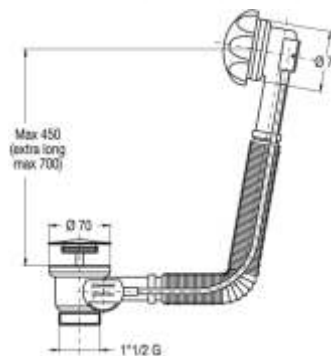

4

4

BATH-TUB

"Extensa" automatic pop-up bath tub column with flexible and extensible overflow, without connecting nuts (one piece only), standard cable 550 mm long

Material: Polypropylene PP / ABS

Colour: white / chrome-plated