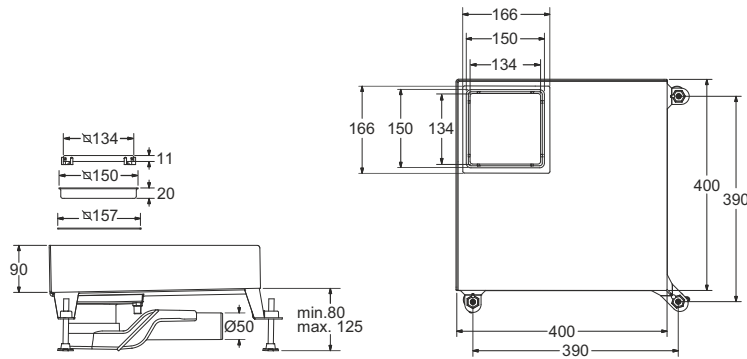

Floor drainage system,glued to waterproof sheets.

Material: ABS + INOX

Colour: black