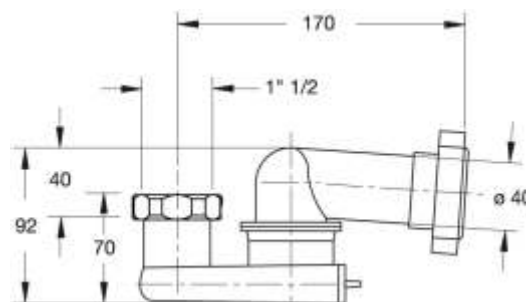

Adjustable low trap for bath tub columns, threaded outlet 1"1/2 with nut and conical washer

Material: Polypropylene PP

Colour: white

4510T64B9

4510PP64B9

Code	Description	Carton	Pallet	Volume	Availability
4510T64B9	Connection with metal nut 1"1/2, threaded outlet 1"1/2 - \varnothing 40 mm	50	2000	0,057	●
4510PP64B9	Connection with plastic nut 1"1/2, threaded outlet 1"1/2 - \varnothing 40 mm	50	2000	0,057	●