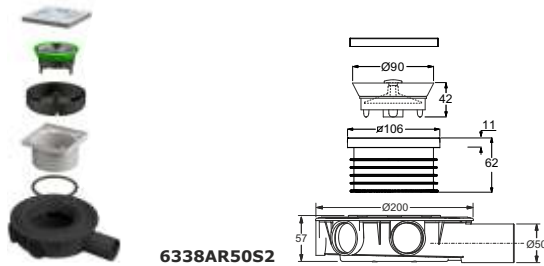

"MINI-DRAIN" ultra low floor drain with adjustable flange. Dry silicon odour trap version (NRV), standard 10 x 10 cm flange

Material: stainless steel + ABS
Colour: Metal

Code	Description	Carton	Pallet	Volume	Availability
6338AR40S2	Outlet $\varnothing$ 40 mm, H 45 mm	20	340	0,160	●
6338AR50S2	Outlet $\varnothing$ 50 mm, H 57 mm	20	340	0,160	●