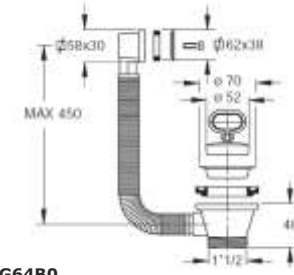

1943MG64B0

Code	Description	Carton	Pallet	Volume	Availability
1943CN64B0	Plug with chain 20 cm and stay, grid and overflow grid in stainless steel 18/8 Ø 70	50	1500	0,08	●

1943MG64B0	Plug with handle, grid and overflow grid in stainless steel 18/8 Ø 70 mm	50	1500	0,08	●

Big waste with round overflow, thread 1"1/2

Material: POLYPROPYLENE PP

Colour: white