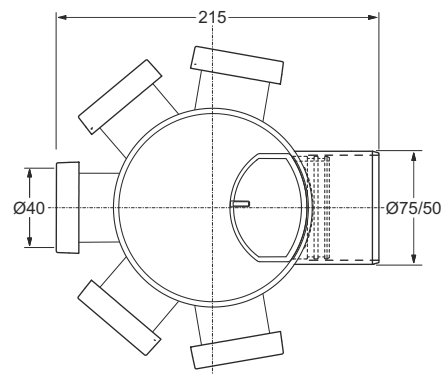

"HELLAS" multiple inlets floor gully. Inlet flanges with sealing o-ring for push-fit connection

Material: ABS
Colour: black

Code	Description	Carton	Pallet	Volume	Availability
6550AB50C9	Inlet $\varnothing$ 40 mm, outlet $\varnothing$ 50 mm, flange $\varnothing$ 125 mm	N.A.	N.A.	N.A.	●
6550AB75C9	Inlet $\varnothing$ 40 mm, outlet $\varnothing$ 75 mm, flange $\varnothing$ 125 mm	N.A.	N.A.	N.A.	●

"HELLAS" multiple inlets floor gully. Inlet flanges with sealing o-ring for push-fit connection. Including waterproofing flange

Material: ABS
Colour: black

Code	Description	Carton	Pallet	Volume	Availability
6551AB50C9	Inlet $\varnothing$ 40 mm, outlet $\varnothing$ 50 mm, flange $\varnothing$ 90 mm	N.A.	N.A.	N.A.	●
6551AB75C9	Inlet $\varnothing$ 40 mm, outlet $\varnothing$ 75 mm, flange $\varnothing$ 90 mm	N.A.	N.A.	N.A.	●