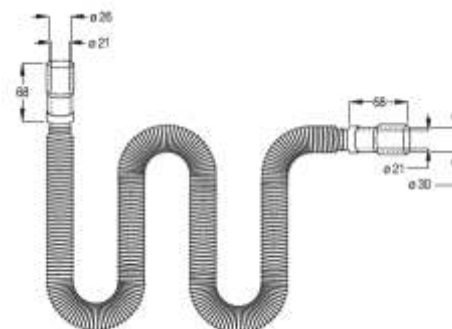

Extensible universal outlet pipe for washing-machine

Material: polypropylene PP

Colour: grey

Code	Description	Carton	Pallet	Volume	Availability
3120FX20B2	Lenght from 1 m to 2,2 m	50	1250	0,106	●

Connection nozzle for washing-machine with nut and washer

Material: polypropylene PP

Colour: white