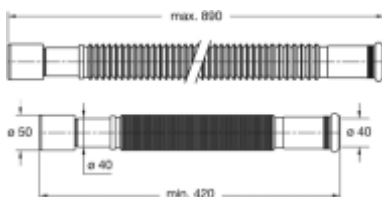

9390FF40B0