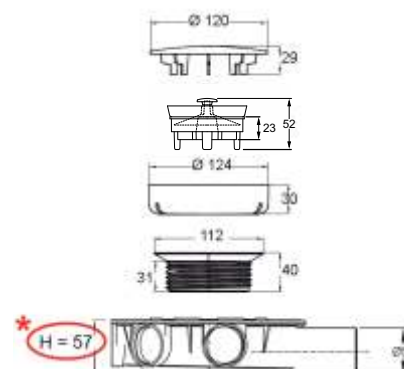

5230CR50S7 - 5230IX50S7

New
PRODUCT

SAVOISIENNE drain for ultra low shower trays, dry siphon model. Non-return-valve in silicone

Material: ABS

Colour: black

Code	Description	Carton	Pallet	Volume	Availability
5230ST40S7	Without cover $\varnothing$ 120 mm, outlet $\varnothing$ 40 mm, height 45 mm	20	340	0,160	●
5230ST50S7	Without cover $\varnothing$ 120 mm, outlet $\varnothing$ 50 mm, height 57 mm	20	340	0,160	●