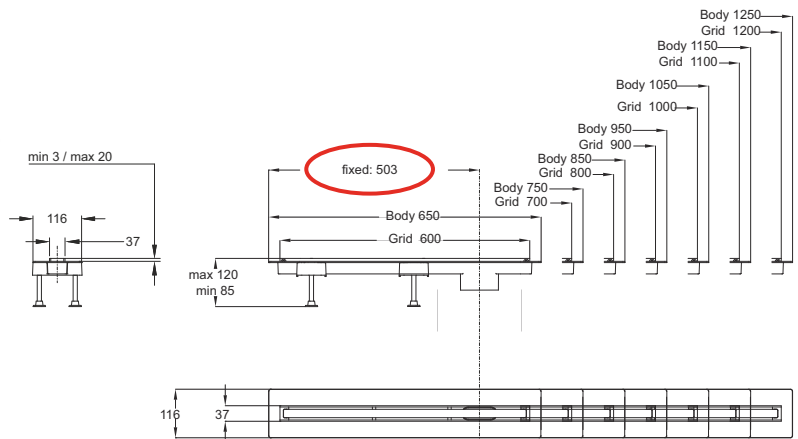

Code	Description	Carton	Pallet	Volume	Availability
6835MX60S	Lateral drain L 60 cm	10	150	0,116	●
6835MX70S	Lateral drain L 70 cm	10	150	0,116	●
6835MX80S	Lateral drain L 80 cm	10	150	0,116	●
6835MX90S	Lateral drain L 90 cm	10	150	0,116	●
6835MX100S	Lateral drain L 100 cm	4	112	0,102	●
6835MX110S	Lateral drain L 110 cm	4	112	0,102	●
6835MX120S	Lateral drain L 120 cm	4	112	0,102	●