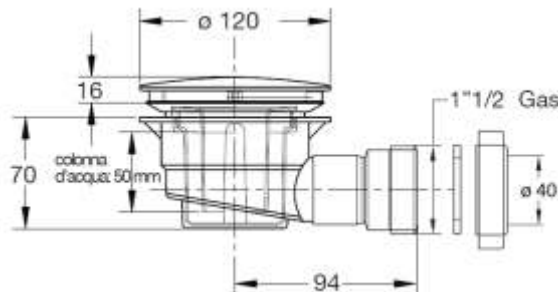

Code	Description	Carton	Pallet	Volume	Availability
5290AB12S7	Cover in chrome-plated ABS ø 120 mm, threaded outlet 1"1/2 with nut	25	625	0,106	●
5290IX12S7	Cover in ABS covered with stainless steel sheet ø 120 mm, threaded outlet 1"1/2 with nut	25	625	0,106	●