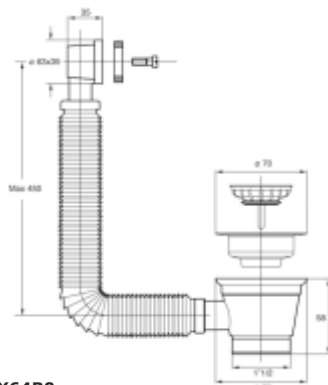

1982LX64B0