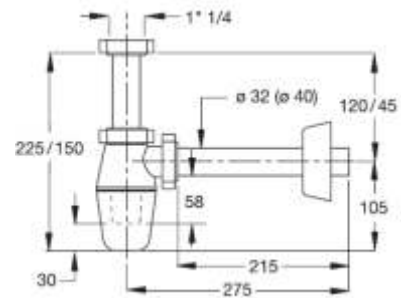

"German" bottle-trap, waste connection
1"1/4, with outlet pipe and rosette. For lavabos
Material: polypropylene PP
Colour: white

Code	Description	Carton	Pallet	Volume	Availability
2630CP32B0	Plastic outlet pipe $\varnothing$ 32 x 230 mm	50	1000	0,131	●
2630CP40B0	Plastic outlet pipe $\varnothing$ 40 x 230 mm	50	1000	0,131	●