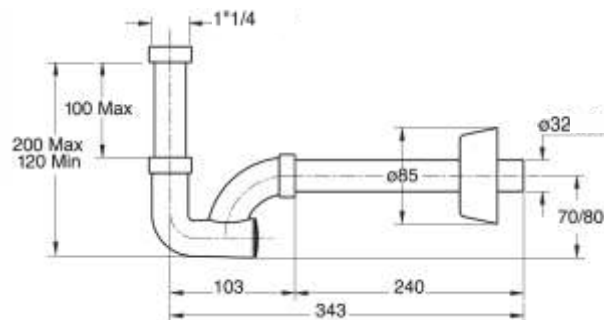

Trap "K" chrome-plated, without waste

Material: ABS
Colour: chrome-plated

Code	Description	Carton	Pallet	Volume	Availability
04700T25K7	Waste connection 1"1/4x120mm with brass nut and two plastic nuts outlet $\varnothing$ 32x250 mm	25	800	0,063	●