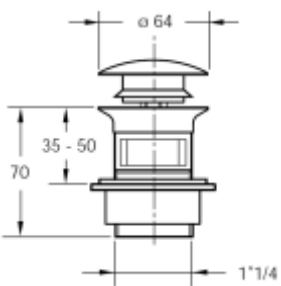

Waste in chrome-plated brass for wash basin and bidet

Material: brass

Colour: chrome-plated

Code	Description	Carton	Pallet	Volume	Availability
09430T54S7	Threaded connection 1"1/4, with overflow and cilindric lock-nut	50	1200	0,034	●
09450T54S7	Threaded connection 1"1/4, without overflow, with cilindric lock-nut	50	1200	0,034	●