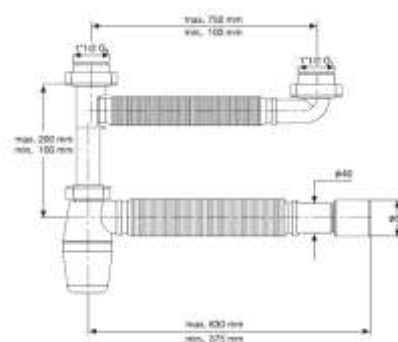

Code	Description	Carton	Pallet	Volume	Availability
1022EX45B0	Waste connection 1"1/2, outlet Ø 40 - 50 mm	25	625	0,106	●