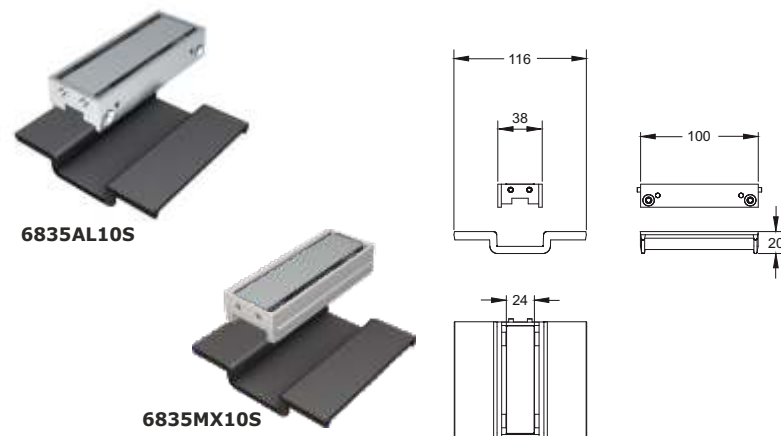

Bridge for "CANALISSIMA". With tileable grid 10 cm long

Material: Aluminium or stainless steel 316

Colour: satinated / black

Code	Description	Carton	Pallet	Volume	Availability
6835AL10S	Aluminium grid	N.A.	N.A.	N.A.	●
6835MX10S	"MIXAGE" grid	N.A.	N.A.	N.A.	●