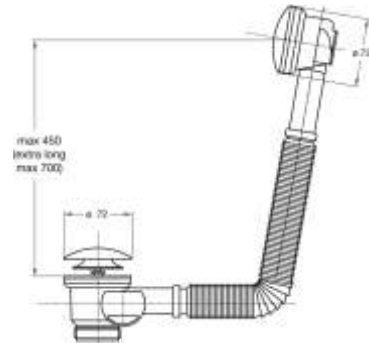

"Extreme" automatic pop-up bath tub column with flexible and extensible overflow, without connecting nuts (one piece only)

Material: Polypropylene PP / Brass
Colour: grey / chrome-plated

Code	Description	Carton	Pallet	Volume	Availability
40400T50S7	Plug with opening and closing spring device, with overflow in chrome-plated brass	20	500	0,106	●