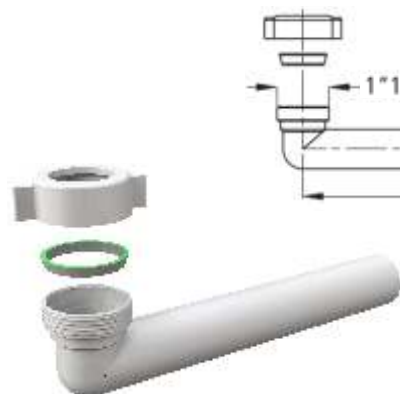

1829PR26B0

1829PR32B0

1829PR40B0

Bent threaded pipe with nut and washer

Material: polypropylene PP

Colour: white

Code	Description	Carton	Pallet	Volume	Availability
1825PP54B0	1"1/4 - Ø 32 x 210 mm	50	2400	0,048	●
1825PP64B0	1"1/2 - Ø 40 x 240 mm	50	2000	0,057	●