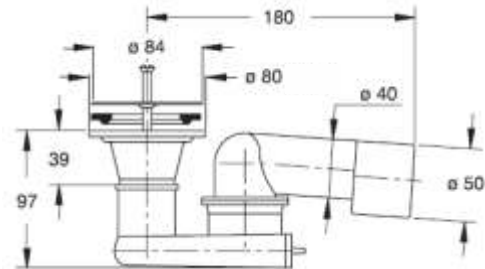

Code	Description	Carton	Pallet	Volume	Availability
5470CR80B2	Flanged waste $\varnothing$ 80 mm	25	750	0,080	●

Adjustable low-trap for shower plates, outlet to weld or insert $\varnothing$ 40-50 mm

Material: PEHD

Colour: black / chrome-plated