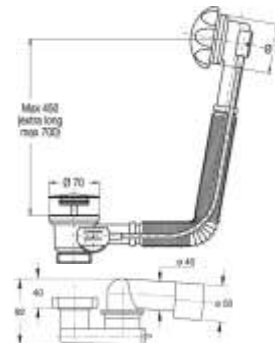

Code	Description	Carton	Pallet	Volume	Availability
4028AB50S7	Handle and plug in chrome-plated ABS	20	340	0,160	●

"Extensa" automatic pop-up bath tub column with flexible and extensible overflow, without connecting nuts (one piece only), standard cable 550 mm long

Material: Polypropylene PP / Brass

Colour: white / chrome-plated