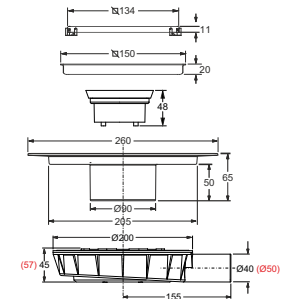

"VASSOIO" ultra low floor drain with tileable grid. Tileable "DOUBLE-FACE" grid with special flange for under-the-tile waterproofing, wet odour trap version

Material: stainless steel + ABS
Colour: Metal / black

Code	Description	Carton	Pallet	Volume	Availability
69240IX15S7	Outlet $\varnothing$ 40 mm, H 45 mm, 15 x 15 cm grid	8	136	0,160	●
69250IX15S7	Outlet $\varnothing$ 50 mm, H 57 mm, 15 x 15 cm grid	8	136	0,160	●