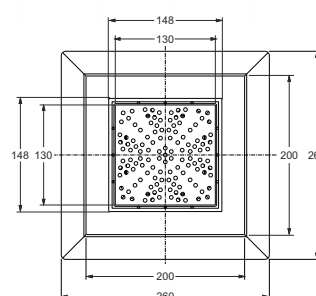

Code	Description	Carton	Pallet	Volume	Availability
6292AB15S2	With Double Face 150x150 plastic grid. 50mm outlet	8	136	0,160	●