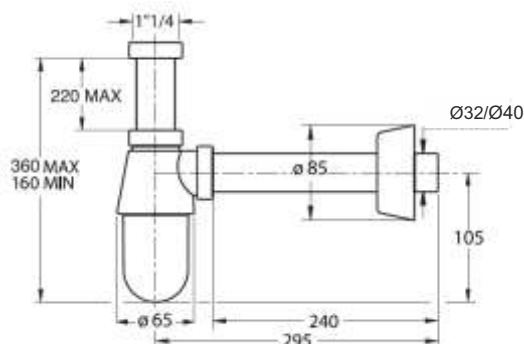

"Bottle Trap" chrome-plated, without waste

Material: ABS + brass

Colour: chrome-plated

Code	Description	Carton	Pallet	Volume	Availability
0570EC25K7	Waste connection 1"1/4, outlet Ø 32 x 250 mm	25	800	0,063	●
0570OT23K7	Waste connection 1"1/4, outlet Ø 40 x 230 mm	25	800	0,063	●