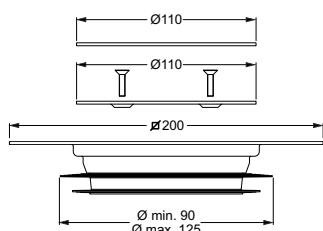

"MAGIK-GRID" universal stainless steel grate. 15 x 15 cm

Material: Stainless steel AISI 304 + PVC

Colour: polished / black

Code	Description	Carton	Pallet	Volume	Availability
6630IX15S	With bolted design grid	15	1050	0,029	●
6640IX15S	With bolted clean-out cover	15	1050	0,029	●

"MAGIK-GRID" universal stainless steel grate. 20 x 20 cm

Material: Stainless steel AISI 304 + PVC

Colour: polished / black

Code	Description	Carton	Pallet	Volume	Availability
6630IX20S	With bolted design grid	15	600	0,057	●
6640IX20S	With bolted clean-out cover	15	600	0,057	●

6630IX20S