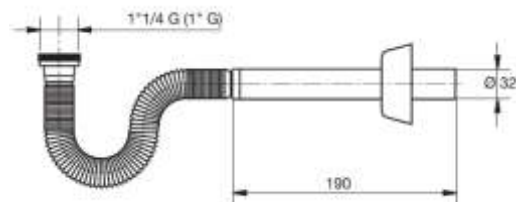

Code	Description	Carton	Pallet	Volume	Availability
28140T54B7	Metal nut 1"1/4, Ø 32 x 230 mm	25	1200	0,048	●

Sifoncello" extensible trap for wash-basin and bidet 1" and 1"1/4

Material: PP / ABS

Colour: white