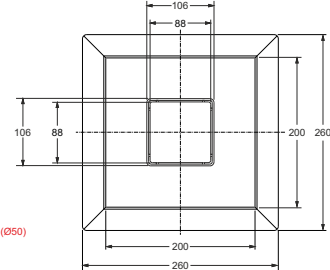

"VASSOIO" ultra low floor drain with tileable grid. Tileable "DOUBLE-FACE" grid with special flange for under-the-tile waterproofing, wet odour trap version

Material: stainless steel + ABS
Colour: Metal / black

Code	Description	Carton	Pallet	Volume	Availability
69240IX10S7	Outlet $\varnothing$ 40 mm, H 45 mm, 10 x 10 cm grid	8	136	0,160	●
69250IX10S7	Outlet $\varnothing$ 50 mm, H 57 mm, 10 x 10 cm grid	8	136	0,160	●