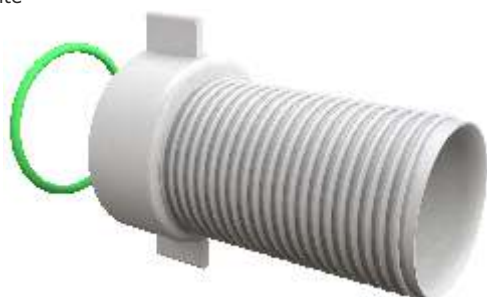

Threaded extension to extend the pipe union of the washing-machine wall trap

Material: polypropylene PP

Colour: white

Code	Description	Carton	Pallet	Volume	Availability
3930EC44B0	Nut and thread 1"	25	3750	0,004	●