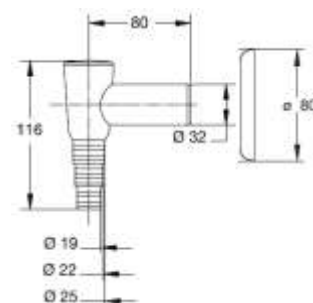

Code	Description	Carton	Pallet	Volume	Availability
3530GZ32B0	Coupling to the technical bend Ø 32 mm, with non return valve, with rosette	50	3500	0,029	●

"Double Go", double outlet connection for washing-machine with non-return device

Material: ABS

Colour: white