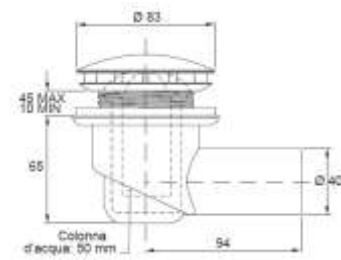

Waste for shower plates, with removable siphon according to EN-274, height reduced to 65 mm

Material: Polypropylene PP / ABS

Colour: grey / chrome-plated

Code	Description	Carton	Pallet	Volume	Availability
5880CR80B2	Cover in chrome-plated ABS $\varnothing$ 83 mm, outlet 1"1/2 - $\varnothing$ 40 mm	25	1200	0,048