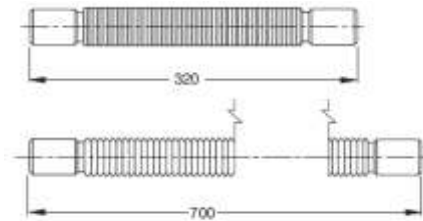

MagikOne" flexible and extensible pipe, with double smooth coupling male

Material: polypropylene PP

Colour: white

Code	Description	Carton	Pallet	Volume	Availability
9332CC32B0	Double smooth coupling Ø 32 - Ø 32 mm	100	3000	0,080	●
9340CC40B0	Double smooth coupling Ø 40 - Ø 40 mm	100	3000	0,080	●