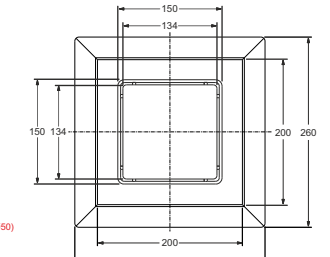

"VASSOIO" ultra low floor drain with tileable grid. Tileable "DOUBLE-FACE" grid with special flange for under-the-tile waterproofing, wet odour trap version

Material: stainless steel + ABS
Colour: Metal / black

Code	Description	Carton	Pallet	Volume	Availability
69240IX15S7	Outlet $\varnothing$ 40 mm, H 45 mm, 15 x 15 cm grid	8	136	0,160	●
69250IX15S7	Outlet $\varnothing$ 50 mm, H 57 mm, 15 x 15 cm grid	8	136	0,160	●