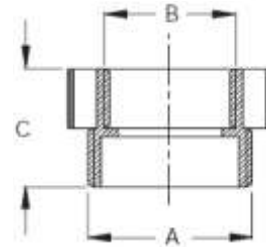

A=MIS	B=MIS	C=MM	CODE
1" 1/4	1"	28	1874NN44B0
1" 1/2	1" 1/4	30	1874NN54B0

Reducer

Material: polypropylene PP
Colour: white