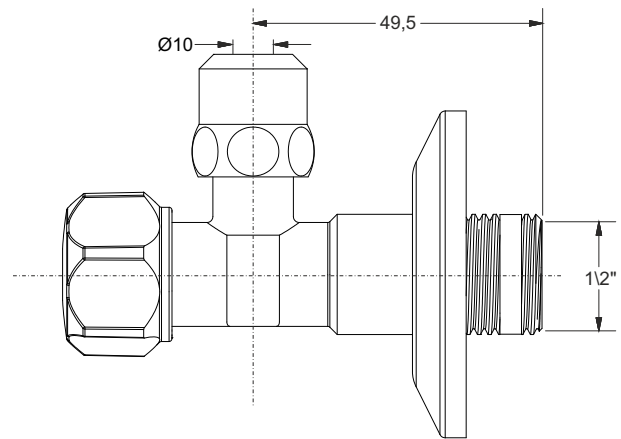

HOW TO READ THE LOGISTICAL INFORMATIONS:

Code	Description	1 Carton	2 Pallet	3 Volume	4 Availability
0590AB25K7	Chrome-plated ABS flange	12	504	0,057	

- 1 CARTON:** It is the quantity of one item per master carton
 - 2 PALLET:** It is the quantity of one item per pallet
 - 3 VOLUME:** It is the master carton's volume (to be used to calculate the total volume of the order)
 - 4 AVAILABILITY:** It refers to one's item MOQ level of stock. It shows when the item can be delivered.
-  GREEN: The item is always in stock. The lead time for the MOQ is short.
 -  YELLOW: The item is NOT always in stock. The lead time for the MOQ is longer.
 -  RED: The item is produced on demand. The lead time for the MOQ is long.

Material: brass

Colour: chrome-plated

Code	Description	Carton	Pallet	Volume	Availability
05930T24S7	1/2" x ø 10 mm "	140	5040	0,048	●

"TRISTAR" angle valve with design handle.

With fixed movement handle

Material: brass