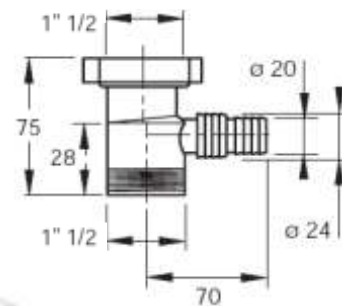

1825AR54B0

1825AR64B0

Washing-machine connection

Material: polypropylene PP

Colour: white

Code	Description	Carton	Pallet	Volume	Availability
1824AR54B0	Connections 1"1/4 x Ø 32 x 200 mm	50	2400	0,048	●
1824AR64B0	Connections 1"1/2 x Ø 40 x 200 mm	50	2000	0,057	●