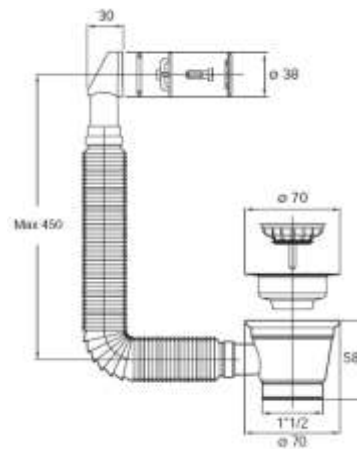

Waste "Canestrino" for stainless steel sinks,
threaded outlet 1"1/2

Material: PP + stainless steel

Colour: white

Code	Description	Carton	Pallet	Volume	Availability
1985LX64B0	Version with round overflow with round chrome-plated ABS grid, grid Ø 70 mm	50	1500	0,08	●