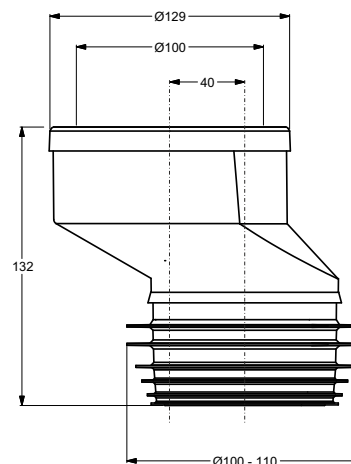

"TALL" double-injected WC coupling. Tall version.

IN $\varnothing$ 100/110 mm - OUT $\varnothing$ 100/110 mm

Material: PP + TPE (elastomer)

Colour: white

Code	Description	Carton	Pallet	Volume	Availability
8427HL10C0	40mm Offset	N.A.	N.A.	N.A.	●