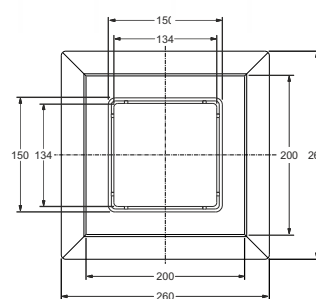

Code	Description	Carton	Pallet	Volume	Availability
6292IX15S7	With Double Face 150x150 Inox 304 grid. 50mm outlet	8	136	0,160	●