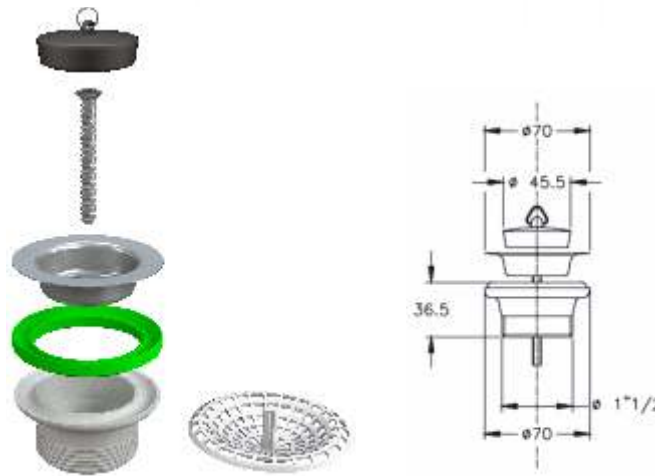

"SIMPLEX" small traditional valve for kitchen sinks. Flange $\varnothing$ 70mm, without overflow

Material: stainless steel + PP

Colour: steel / white

Code	Description	Carton	Pallet	Volume	Availability
1910WL64B0	$\varnothing$ 45,5 mm Plug with ring	50	3500	0,029	●