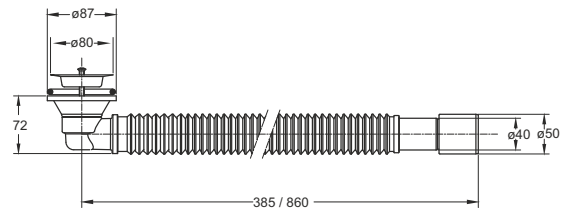

Code	Description	Carton	Pallet	Volume	Availability
5940GR80BO	Stainless steel deep grid only without any plug	65	1300	0,131	●

IMALAIA™ shower waste with stainless steel grid and M6 screw in the middle. Outlet $\varnothing$ 40/50 mm

Material: PP + stainless steel
Colour: white