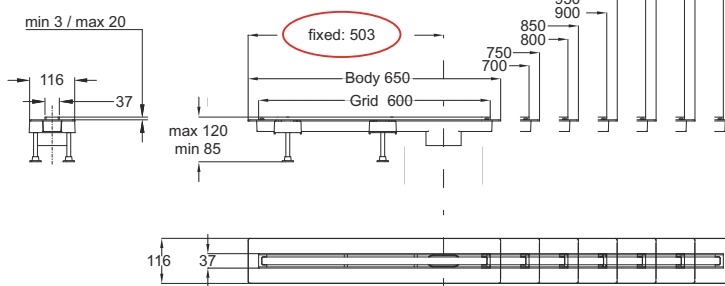

CANALISSIMA

STAINLESS STEEL

6.1

EXPORT CATALOGUE 2017

"CANALISSIMA" shower and floor channel.
"DOUBLE FACE" adjustable full stainless steel
AISI316 tileable grid

Material: stainless steel 316 + ABS
Colour: satinated / black

Double Face

Tile adhesive

Code	Description	Carton	Pallet	Volume	Availability
6825AC60S	Lateral drain L 60 cm	10	150	0,116	●
6825AC70S	Lateral drain L 70 cm	10	150	0,116	●
6825AC80S	Lateral drain L 80 cm	10	150	0,116	●
6825AC90S	Lateral drain L 90 cm	10	150	0,116	●
6825AC100S	Lateral drain L 100 cm	4	112	0,102	●
6825AC110S	Lateral drain L 110 cm	4	112	0,102	●
6825AC120S	Lateral drain L 120 cm	4	112	0,102	●

"CANALISSIMA" shower and floor channel.
"DOUBLE FACE" adjustable full stainless steel
AISI316 tileable grid

Material: stainless steel 316 + ABS
Colour: satinated / black

Double Face

Tile adhesive

Code	Description	Carton	Pallet	Volume	Availability
6895AC20S	Central drain L 20 cm	20	340	0,160	●
6895AC30S	Central drain L 30 cm	12	204	0,160	●
6895AC40S	Central drain L 40 cm	12	204	0,160	●
6895AC50S	Central drain L 50 cm	12	204	0,160	●
6895AC60S	Central drain L 60 cm	10	150	0,116	●
6895AC70S	Central drain L 70 cm	10	150	0,116	●
6895AC80S	Central drain L 80 cm	10	150	0,116	●
6895AC90S	Central drain L 90 cm	10	150	0,116	●
6895AC100S	Central drain L 100 cm	4	112	0,102	●