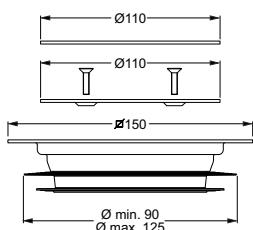

"MAGIK-GRID" universal stainless steel grate. 15 x 15 cm

Material: Stainless steel AISI 304 + PVC

Colour: polished / black

Code	Description	Carton	Pallet	Volume	Availability
6630IX15S	With bolted design grid	15	1050	0,029	●
6640IX15S	With bolted clean-out cover	15	1050	0,029	●