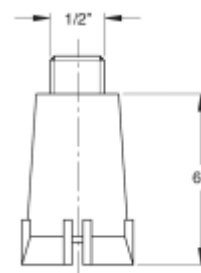

Duplo" opening rosette

Material: polypropylene PP

Colour: white

Code	Description	Carton	Pallet	Volume	Availability
9911PP36B0	Universal model with adjustable membrane	50	35000	0,004	●

Export" opening rosette for radiators, with external pivot closing

Material: PP

Colour: white

Code	Description	Carton	Pallet	Volume	Availability
9945UN22B0	Universal model	500	35000	0,029	●

Velox" opening rosette for radiators, with snap closing

Material: PP

Colour: white

Code	Description	Carton	Pallet	Volume	Availability
9935UN22B0	Universal model (from Ø 8 to Ø 16 mm)	500	35000	0,029	●

Multitest" plug for testing pipes

Material: polypropylene PP

Colour: red/blu

Code	Description	Carton	Pallet	Volume	Availability
9888PP12B6	Red plug, thread 1/2"	200	14000	0,029	●
9888PP12B8	Blue plug, thread 1/2"	200	14000	0,029	●