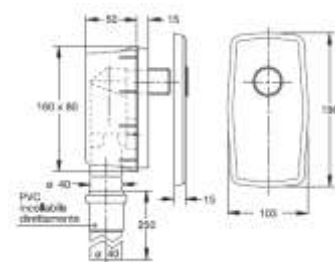

Compact" wall-trap to weld or to insert by washer

Material: PEHD / ABS

Colour: black / chrome-plated

Code	Description	Carton	Pallet	Volume	Availability
3400CR40B9	Plate and accessories in chrome-plated ABS	25	1000	0,057	●
3400EC40B9	Plate and accessories in white plastic	25	1000	0,057	●

Compact wall box with removable trap

Material: PEHD / ABS

Colour: black / chrome-plated

Code	Description	Carton	Pallet	Volume	Availability
3435CR40B9	Plate and accessories in chrome-plated ABS	25	625	0,106	●
3435EC40B9	Plate and accessories in white plastic	25	625	0,106	●

Compact" wall box with removable trap and coupling in PVC

Material: PEHD / ABS

Colour: black / chrome-plated

Code	Description	Carton	Pallet	Volume	Availability
3445CR40B9	Plate and accessories in chrome-plated ABS	25	625	0,106	●
3445EC40B9	Plate and accessories in white plastic	25	625	0,106	●

Wall trap in pvc for washing machine and dish washing machine, to be glued directly on to the pipe

Material: PVC / ABS

Colour: grey / chrome-plated

Code	Description	Carton	Pallet	Volume	Availability
3110CR40B2	Plate and accessories in chrome-plated ABS	25	1000	0,057	●
3110GZ40B2	Plate and accessories in white plastic	25	1000	0,057	●