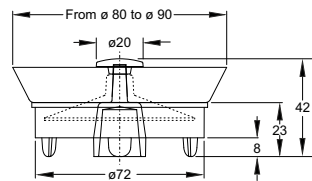

5229AR79B4