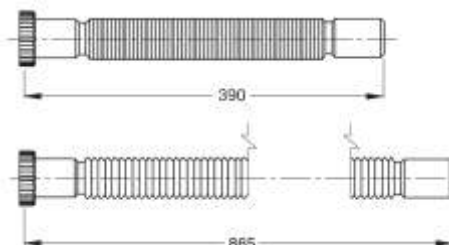

Code	Description	Carton	Pallet	Volume	Availability
9332OT54B0	Metal nut 1"1/4, coupling Ø 32 mm	200	4000	0,131	●
9340OT64B0	Metal nut 1"1/2, coupling Ø 40 mm	150	3000	0,131	●