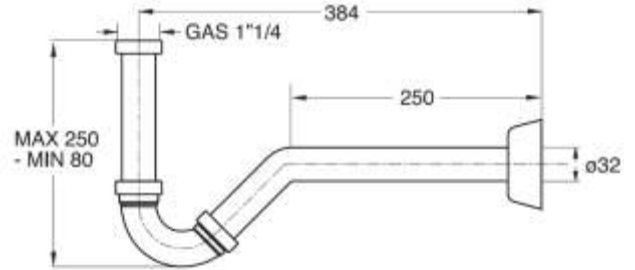

Trap "TORINO" chrome-plated

Material: ABS + brass
Colour: chrome-plated

Code	Description	Carton	Pallet	Volume	Availability
02600T32K7	Waste connection 1"1/4x120mm with brass nut and two plastic nuts outlet $\varnothing$ 32x250mm	20	500	0,106	●