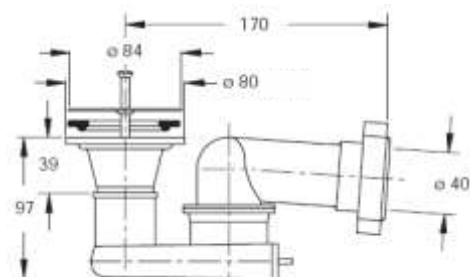

Code	Description	Carton	Pallet	Volume	Availability
5120NC80B9	Inox grid $\varnothing$ 80 mm	25	1000	0,057	●

Adjustable low-trap for shower plates, threaded outlet 1"1/2 - $\varnothing$ 40 mm

Material: polypropylene PP

Colour: white / chrome-plated