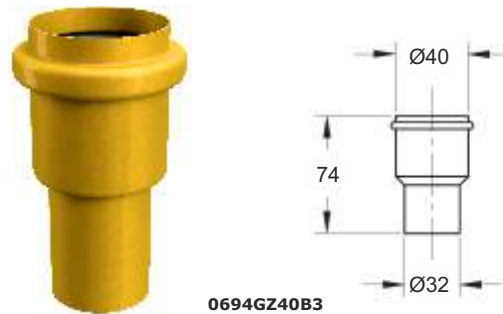

Reduced pipe-fitting to pass from lead to plastic

Material: raw brass

Colour: yellow

Code	Description	Carton	Pallet	Volume	Availability
0694GZ32B3	Reduction $\varnothing$ 32 mm to $\varnothing$ 26 mm	10	1500	0,004	●
0694GZ40B3	Reduction $\varnothing$ 40 mm to $\varnothing$ 32 mm	10	1500	0,004	●