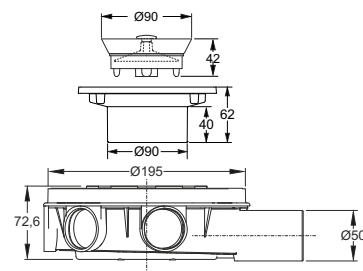

"MINI-DRAIN" ultra low floor drain with adjustable flange. Removable rubber wet odour trap version, standard 15 x 15 cm flange

Material: stainless steel + ABS

Colour: Metal

Code	Description	Carton	Pallet	Volume	Availability
6300IX40S7	Outlet $\varnothing$ 40 mm, H 45 mm	20	340	0,160	●

"MINI-DRAIN" ultra low floor drain with adjustable flange. Removable rubber wet odour trap version, standard 15 x 15 cm flange

Material: stainless steel + ABS

Colour: Metal

Code	Description	Carton	Pallet	Volume	Availability
6300IX50S7	Outlet $\varnothing$ 50 mm, H 57 mm	20	340	0,160	●

"MINI-DRAIN" ultra low floor drain with adjustable flange. Dry silicon odour trap version (NRV), standard 15 x 15 cm flange

Material: stainless steel + ABS

Colour: Metal

Code	Description	Carton	Pallet	Volume	Availability
6300AR40S2	Outlet $\varnothing$ 40 mm, H 45 mm	20	340	0,160	●

"MINI-DRAIN" ultra low floor drain with adjustable flange. Dry silicon odour trap version (NRV), standard 15 x 15 cm flange

Material: stainless steel + ABS

Colour: Metal

Code	Description	Carton	Pallet	Volume	Availability
6300AR50S2	Outlet $\varnothing$ 50 mm, H 57 mm	20	340	0,160	●