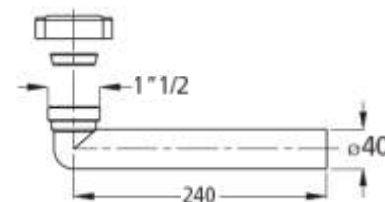

1825PP64B0