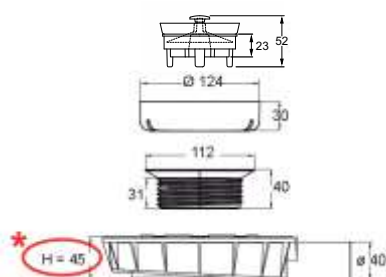

5230CR40S7 - 5230IX40S7

5230CR50S7 - 5230IX50S7

New
PRODUCT

SAVOISIENNE drain for ultra low shower trays, dry siphon model. Non-return-valve in silicone

Material: ABS

Colour: black

Code	Description	Carton	Pallet	Volume	Availability
5230ST40S7	Without cover \varnothing 120 mm, outlet \varnothing 40 mm, height 45 mm	20	340	0,160	●
5230ST50S7	Without cover \varnothing 120 mm, outlet \varnothing 50 mm, height 57 mm	20	340	0,160	●