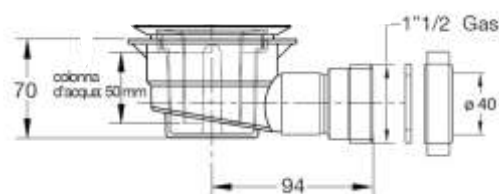

DOCCIONE

"DOCCIONE" trap for shower plates with hole
 $\varnothing$ 90 mm. Outlet $\varnothing$ 40-50 mm to insert, with
dry siphon

Material: Polypropylene PP
Colour: white / chrome-plated

Code	Description	Carton	Pallet	Volume	Availability
5280NB12S7	Cover in chrome-plated ABS $\varnothing$ 120 mm	25	625	0,106	●
5280NX12S7	Cover in ABS covered with stainless steel $\varnothing$ 120 mm	25	625	0,106	●

"DOCCIONE" trap for shower plates with hole
 $\varnothing$ 90 mm. Without cover, wet siphon
Material: Polypropylene PP

Colour: white

Code	Description	Carton	Pallet	Volume	Availability
5280ST12S7	Outlet $\varnothing$ 40-50 mm to insert	25	625	0,106	●

"DOCCIONE" trap for shower plates with hole
 $\varnothing$ 90 mm. Without cover, wet siphon
Material: Polypropylene PP

Colour: white

Code	Description	Carton	Pallet	Volume	Availability
5290ST12S7	Threaded outlet 1"1/2 with nut	25	625	0,106	●