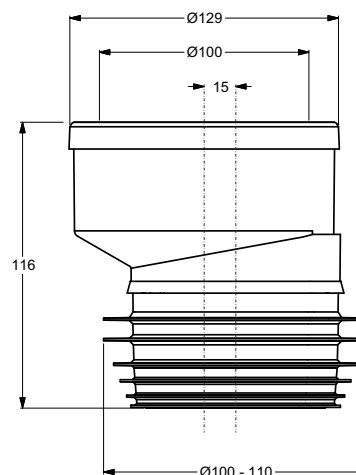

"TALL" double-injected WC coupling. Tall version.

IN $\varnothing$ 100/110 mm - OUT $\varnothing$ 100/110 mm

Material: PP + TPE (elastomer)

Colour: white

Code	Description	Carton	Pallet	Volume	Availability
8425HL10C0	20 mm Offset	N.A.	N.A.	N.A.	●