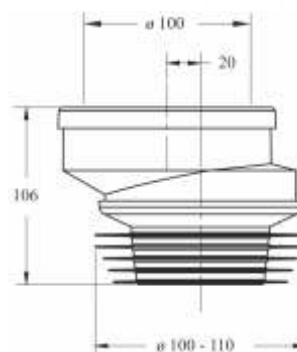

W.C. coupling "BI-POWER", rigid structure with overmoulded elastic seal membranes

Material: PP + TPE (elastomer)

Colour: white

Code	Description	Carton	Pallet	Volume	Availability
8426LX10B0	Eccentric version 20 mm	25	750	0,080	●