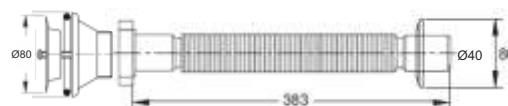

9640RP64B0