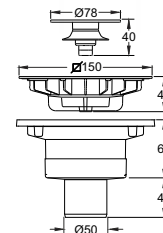

"FUNGO" ultra low floor drain with lockable open-close mechanism. Design removable inox-plated flange 15 x 15 cm

Material: stainless steel + ABS
Colour: Metal

Code	Description	Carton	Pallet	Volume	Availability
6291CK50S7	Vertical outlet $\varnothing$ 50 mm	8	136	0,160	●