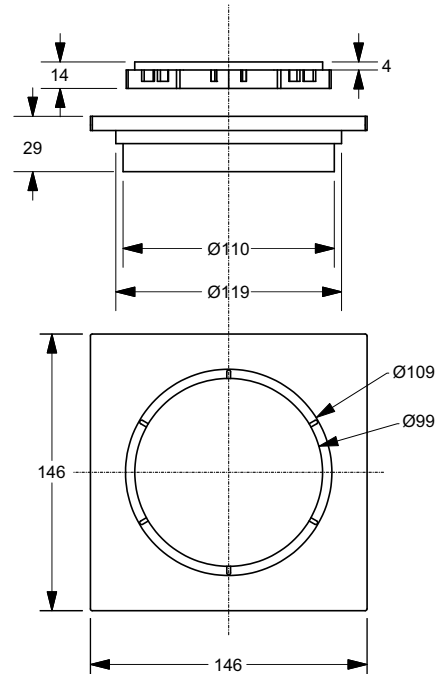

"SQUARE" tile-holder floor drain. 145 x 145 mm

Material: Stainless steel AISI 304 +PVC

Colour: polished / black

Code	Description	Carton	Pallet	Volume	Availability
6620DB50S	Vertical outlet \varnothing 50 mm	N.A.	N.A.	N.A.	●
6620DB90S	Universal vertical outlet from \varnothing 90 mm to 110 mm	N.A.	N.A.	N.A.	●