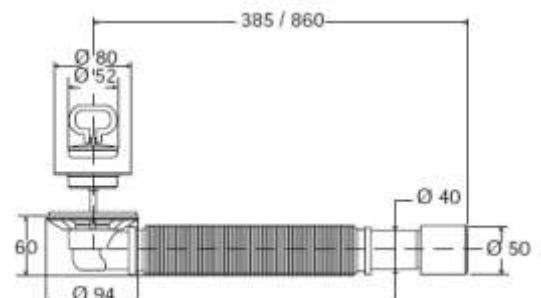

Code	Description	Carton	Pallet	Volume	Availability
5941MG80BO	Stainless steel grid with handling plug	65	1300	0,131	●