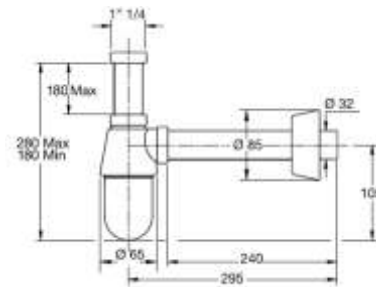

Code	Description	Carton	Pallet	Volume	Availability
2770PP32B0	Waste connection 1"1/4, outlet Ø 32 x 250 mm	25	1000	0,057	●

Self-cleaning trap with flexible arm for reclinable wash-basins (handicapped)

Material: polypropylene PP

Colour: white