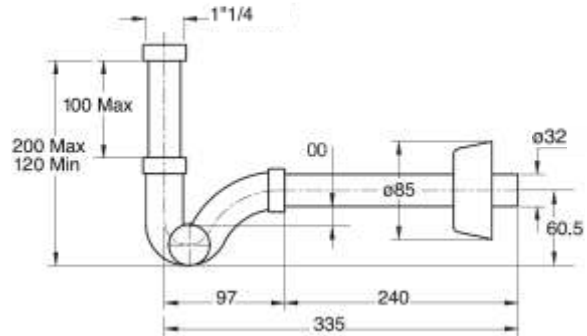

Trap "S" chrome-plated, without waste

Material: ABS
Colour: chrome-plated

Code	Description	Carton	Pallet	Volume	Availability
03700T25K7	Waste connection 1"1/4 x120mm with brass nut and two plastic nuts outlet $\varnothing$ 32x250mm	25	800	0,063	●