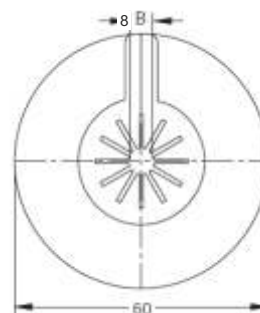

Velox" opening rosette for radiators, with snap closing

Material: PP

Colour: white

Code	Description	Carton	Pallet	Volume	Availability
9935UN22B0	Universal model (from Ø 8 to Ø 16 mm)	500	35000	0,029	●