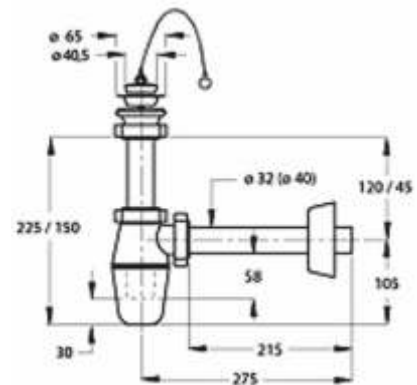

"German" bottle trap with loose "Simplex"
waste 1"1/4, with plastic outlet pipe
Material: polypropylene PP
Colour: white

Code	Description	Carton	Pallet	Volume	Availability
2634CP32B0	Plug with ball chain cm31 and ring, plastic outlet pipe $\varnothing$ 32x230 mm	50	1000	0,131	●
2634CP40B0	Plug with ball chain cm31 and ring, plastic outlet pipe $\varnothing$ 40x230 mm	50	1000	0,131	●