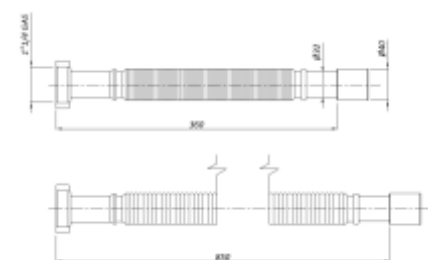

Code	Description	Carton	Pallet	Volume	Availability
9332RS54B7	Metal nut 1"1/4, coupling Ø 32 mm, with rosette	50	2000	0,057	●
9340RS64B7	Metal nut 1"1/2, coupling Ø 40 mm, with rosette	100	2500	0,106	●

Great magik" flexible and extensible bigger pipe, connection with turning plastic nut

Material: polypropylene PP

Colour: white