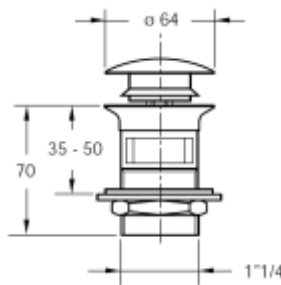

Waste in chrome-plated brass for wash basin and bidet

Material: brass

Colour: chrome-plated

Code	Description	Carton	Pallet	Volume	Availability
09410T54S7	Threaded connection 1"1/4, with overflow and lock-nut	50	1200	0,034	●
09420T54S7	Threaded connection 1"1/4, without overflow and lock-nut	50	1200	0,034	●