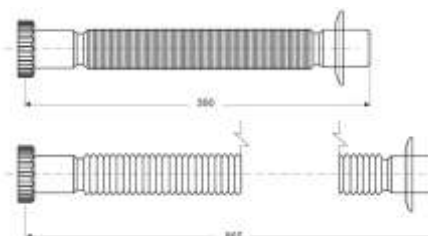

"MagikOne Lead-Connection", flexible and extensible pipe, connection with turning chrome-plated metal nut

Material: PP + TPE

Colour: white

Code	Description	Carton	Pallet	Volume	Availability
9324ZN54B0	Metal nut 1"1/4, coupling TPE Ø 24-28 mm	50	1500	0,080	●
9328ZN54B0	Metal nut 1"1/4, coupling TPE Ø 28-32 mm	50	1500	0,080	●

MAGIKONE" metallized, flexible and extensible pipe, connection with turning chrome-plated metal nut

Material: polypropylene PP

Colour: METALLIZED

OPTIONAL

Code	Description	Carton	Pallet	Volume	Availability
9332RS54B7	Metal nut 1"1/4, coupling Ø 32 mm, with rosette	50	2000	0,057	●
9340RS64B7	Metal nut 1"1/2, coupling Ø 40 mm, with rosette	100	2500	0,106	●

Great magik" flexible and extensible bigger pipe, connection with turning plastic nut

Material: polypropylene PP

Colour: white

Code	Description	Carton	Pallet	Volume	Availability
9434PP54B0	Plastic nut 1"1/4, coupling Ø 32-40 mm	150	3000	0,131	●
9445PP64B0	Plastic nut 1"1/2, coupling Ø 40-50 mm	125	2125	0,160	●