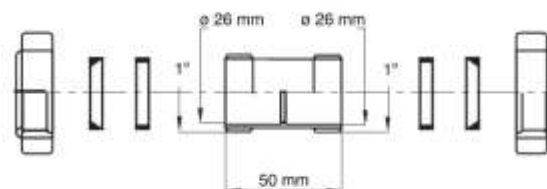

9010AF64B0