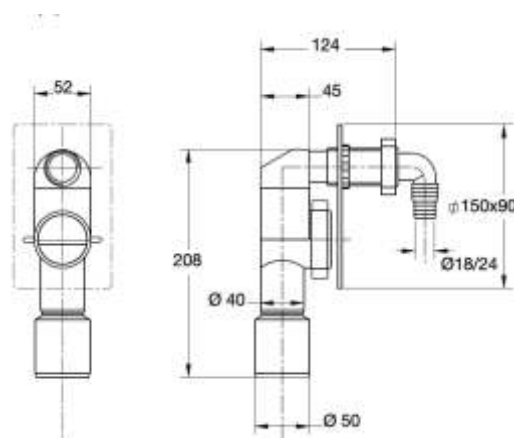

"CRIOLLO" wall trap, to insert on pipes
in pp or to weld on pipes in PEHD

Material: PEHD

Colour: black

Code	Description	Carton	Pallet	Volume	Availability
3200CR50B9	Plate and accessories in plastic ABS chrome-plated	25	750	0,080	●
3200EC50B9	Plate and accessories in white plastic	25	750	0,080	●

In wall trap for "URINAL" purpose
horizontal outlet solution

Material: PP

Colour: grey

Code	Description	Carton	Pallet	Volume	Availability
3890GZ50B2	Version with one outlet diameter only $\varnothing$ 50 mm	25	750	0,080	●

In wall trap for "URINAL" purpose
vertical outlet solution

Material: PP

Colour: grey

Code	Description	Carton	Pallet	Volume	Availability
3880GZ50B2	Version with one outlet diameter only $\varnothing$ 40 mm	25	750	0,080	●