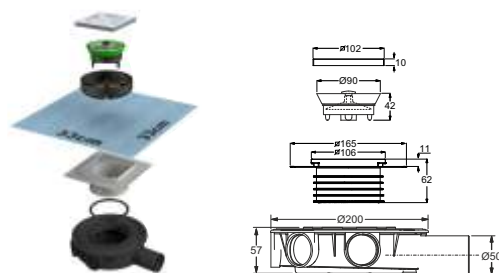

"MINI-DRAIN" ultra low floor drain with adjustable flange. Dry silicon odour trap version (NRV), special flange for under-the-tile waterproofing 10 x 10 cm

Material: stainless steel + ABS
Colour: Metal

Code	Description	Carton	Pallet	Volume	Availability
6330AR40S7	Outlet $\varnothing$ 40 mm, H 45 mm	20	340	0,160	●
6330AR50S7	Outlet $\varnothing$ 50 mm, H 57 mm	20	340	0,160	●