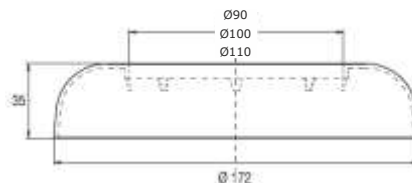

Code	Description	Carton	Pallet	Volume	Availability
8401PP90B0	External $\varnothing$ 170 mm, hole $\varnothing$ 90mm	35	2450	0,029	●
8401PP10B0	External $\varnothing$ 170 mm, hole $\varnothing$ 100mm	35	2450	0,029	●
8401PP11B0	External $\varnothing$ 170 mm, hole $\varnothing$ 110mm	35	2450	0,029	●