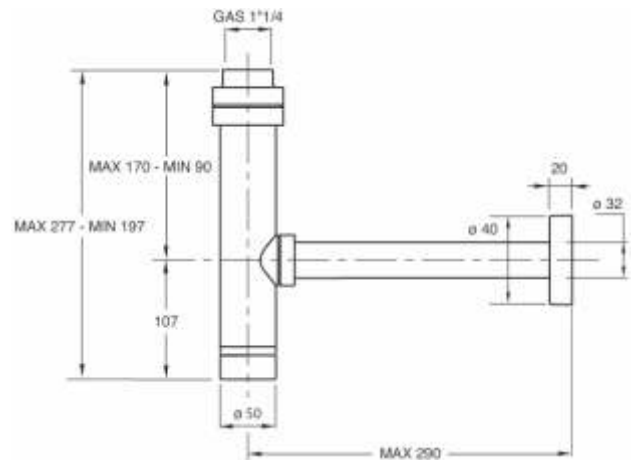

Code	Description	Carton	Pallet	Volume	Availability
0590AB25K7	Chrome-plated ABS flange	12	504	0,057	●
0590OT25K7	Chrome-plated brass flange	12	504	0,057	●