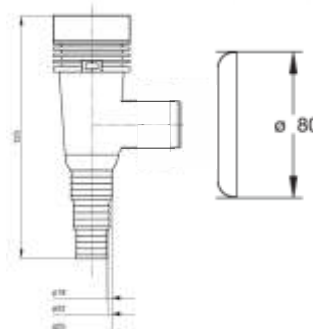

Code	Description	Carton	Pallet	Volume	Availability
3550AL24B0	White version	50	3500	0,029	●