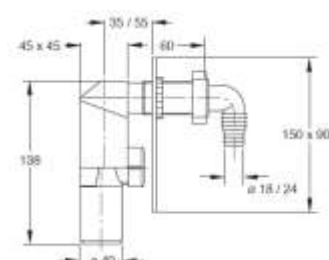

Compact" wall-trap to weld or to insert by washer

Material: PEHD / ABS

Colour: black / chrome-plated

Code	Description	Carton	Pallet	Volume	Availability
3400CR40B9	Plate and accessories in chrome-plated ABS	25	1000	0,057	●
3400EC40B9	Plate and accessories in white plastic	25	1000	0,057	●

Compact wall box with removable trap

Material: PEHD / ABS

Colour: black / chrome-plated

Code	Description	Carton	Pallet	Volume	Availability
3435CR40B9	Plate and accessories in chrome-plated ABS	25	625	0,106	●
3435EC40B9	Plate and accessories in white plastic	25	625	0,106	●

Compact" wall box with removable trap and coupling in PVC

Material: PEHD / ABS

Colour: black / chrome-plated

Code	Description	Carton	Pallet	Volume	Availability
3445CR40B9	Plate and accessories in chrome-plated ABS	25	625	0,106	●
3445EC40B9	Plate and accessories in white plastic	25	625	0,106	●

Wall trap in pvc for washing machine and dish washing machine, to be glued directly on to the pipe

Material: PVC / ABS

Colour: grey / chrome-plated

Code	Description	Carton	Pallet	Volume	Availability
3110CR40B2	Plate and accessories in chrome-plated ABS	25	1000	0,057	●
3110GZ40B2	Plate and accessories in white plastic	25	1000	0,057	●