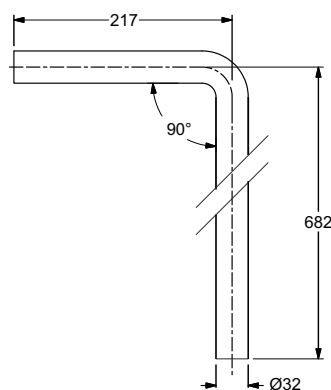

90° bent pipe (Hockey pipe)
Material: PVC
Colour: white

Code	Description	Carton	Pallet	Volume	Availability
2832SP32C0	$\varnothing$32 x $\varnothing$32 mm	N.A.	N.A.	N.A.	●
2840SP40C0	$\varnothing$40 x $\varnothing$40 mm	N.A.	N.A.	N.A.	●