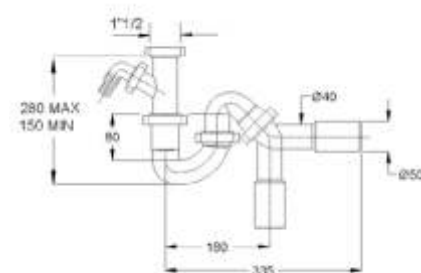

Code	Description	Carton	Pallet	Volume	Availability
1460KN50B0	P & S" trap with universal adjustable outlet pipe $\varnothing 40-50$mm, waste connection 1"1/2, with washing machine connection	25	750	0,080	●