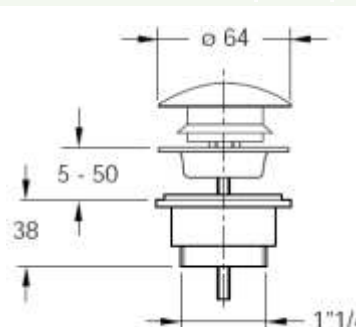

Waste in chrome-plated brass for wash basin and bidet, with spring plug closing device replaceable for maintenance

Material: brass

Colour: chrome-plated

Code	Description	Carton	Pallet	Volume	Availability
09610T54S7	Threaded connection 1"1/4, with central stainless steel screw cilindric lock-nut	50	1200	0,034	●