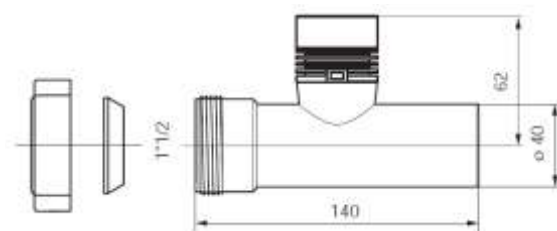

Code	Description	Carton	Pallet	Volume	Availability
0720AB64B0	White pipe $\varnothing 40 \times 140$ mm Female connection $\varnothing 40 - 1\frac{1}{2}$	25	1750	0,029	●