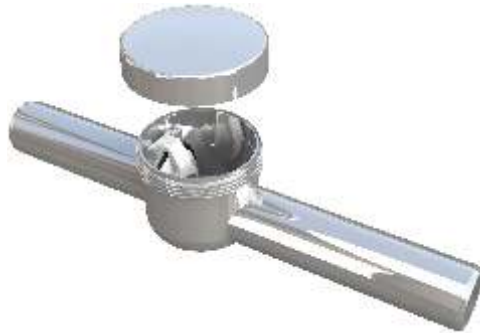

EXTRA LONG
180 mm

New
PRODUCT

Plastic waste for washbasin or bidet, with replaceable click-clack mechanism and cover

Material: ABS + stainless steel

Colour: chrome-plated

Code	Description	Carton	Pallet	Volume	Availability
0993RV54S7	Waste connection 1"1/4, $\phi 65$ mm flange, smooth outlet pipe $\phi 32 \times 200$ mm	5	350	0,029	●

Horizontal non return valve

Material: ABS

Colour: chrome plated

New PRODUCT

Code	Description	Carton	Pallet	Volume	Availability
0750AR54B7	Horizontal non return valve male connection $\varnothing 32$ mm male outlet $\varnothing 32$ mm chrome-plated finishing	20	1400	0,029	●