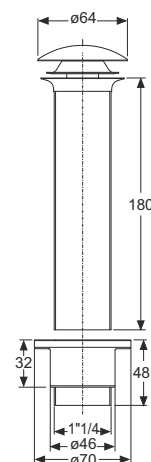

Extra-Long plastic waste for wash-basin and bidet with replaceable sealing plug and closing click-clack action device

Material: ABS + stainless steel

Colour: chrome-plated

Code	Description	Carton	Pallet	Volume	Availability
0974XL54S7	1"1/4 waste thread size, with: stainless steel plug, stainless steel covered waste flange, chrome-plated ABS back-tightening bush	5	350	0,029	●

EXTRA LONG
180 mm