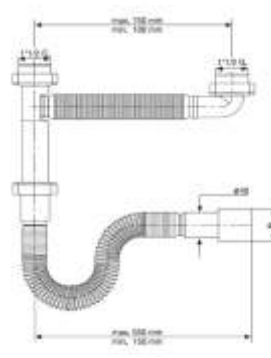

Code	Description	Carton	Pallet	Volume	Availability
1092EX45B0	Waste connection 1"1/2, outlet Ø 40 - 50 mm	25	750	0,080	●