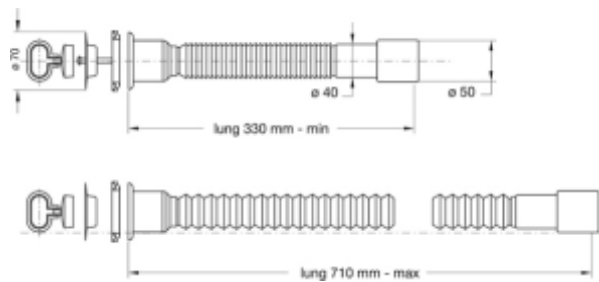

MagikOne" flexible and extensible pipe

Material: polypropylene PP

Colour: white

Code	Description	Carton	Pallet	Volume	Availability
9307MG45B0	Model with waste for wash-basin, bidet and sink, stainless steel grid Ø 70 mm, plug with handle, outlet Ø 40-50 mm	50	1500	0,080	●