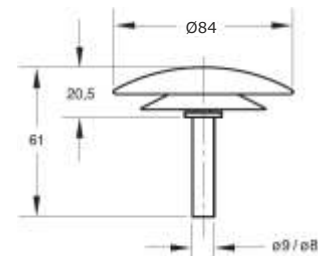

"TAPPAGUASTI" device to repair broken bath-tub drains. Stem $\varnothing$ 8/9 mm

Material: POM + brass

Colour: chrome-plated

Code	Description	Carton	Pallet	Volume	Availability
08470T74S7	Chrome-plated brass plug $\varnothing$ 74 mm	8	1200	0,004	●
0847CR84S7	Chrome-plated ABS plug $\varnothing$ 84 mm	8	1200	0,004	●

0847CR84S7