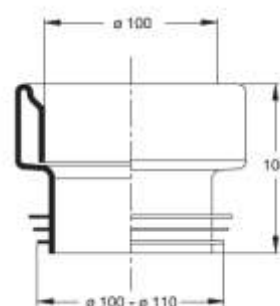

Material: ABS

Colour: chrome-plated

Code	Description	Carton	Pallet	Volume	Availability
8800CR32B7	Ø 32 mm, eccentric 20 mm	50	3500	0,029	●

Concentric coupling for W.C. bowl

Material: SOFT PVC

Colour: white