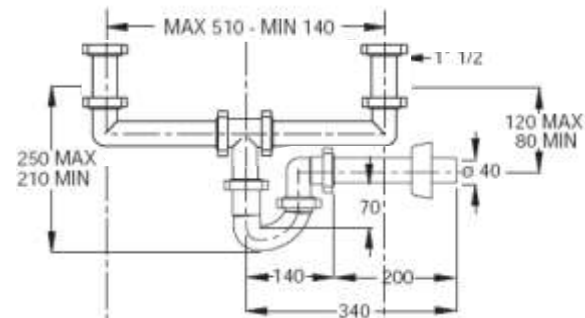

Code	Description	Carton	Pallet	Volume	Availability
1720CP40BO	Plastic outlet pipe Ø40 x 230mm, with extensions	25	500	0,131	●