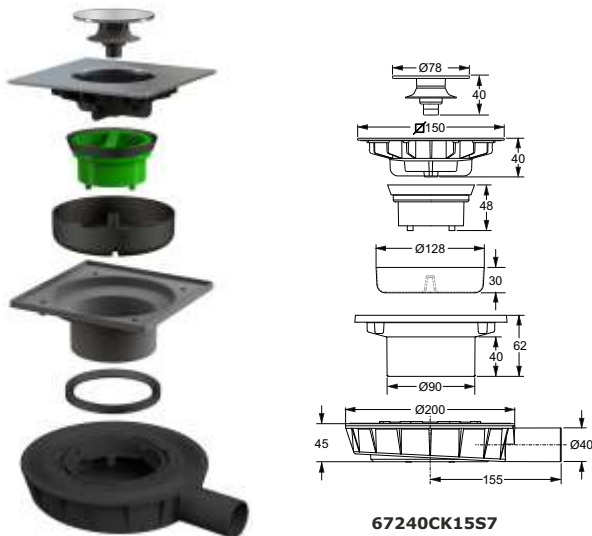

"FUNGO" ultra low floor drain with lockable open-close mechanism. Design removable inox-plated flange 15 x 15 cm

Material: stainless steel + ABS
Colour: Metal

Code	Description	Carton	Pallet	Volume	Availability
67240CK15S7	Outlet \varnothing 40 mm, H 45 mm	8	136	0,160	●
67250CK15S7	Outlet \varnothing 50 mm, H 57 mm	8	136	0,160	●