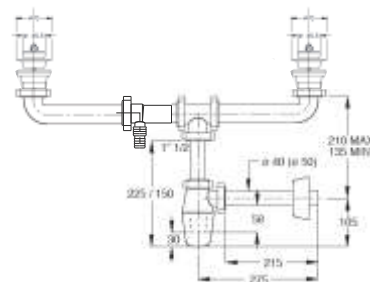

Code	Description	Carton	Pallet	Volume	Availability
1289AL40B0	With plastic outlet pipe Ø 40x230 mm. Waste with stainless steel grid Ø 70/45,5mm with plug with ring. Plus washing machine	21	420	0,131	●