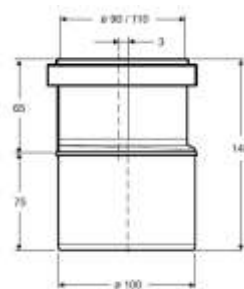

Code	Description	Carton	Pallet	Volume	Availability
8309RD10C2	Reduction $\varnothing$ 90 F - $\varnothing$ 100 M	10	700	0,029	●
8309RD11C2	Reduction $\varnothing$ 110 F - $\varnothing$ 100 M	20	960	0,048	●