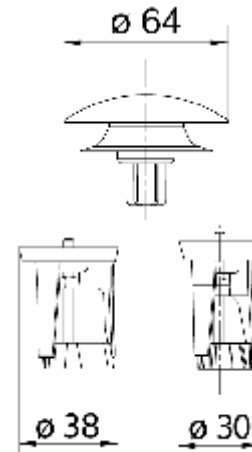

"Tapparello" wastes universal expander device.

Supports 1"1/4 and 1"

Material: POM + ABS

Colour: chrome-plated

Code	Description	Carton	Pallet	Volume	Availability
08200T99S7	Stainless steel plug $\varnothing$ 74 mm	8	1200	0,004	●
0820CR99S7	Chrome-plated ABS plug $\varnothing$ 64 mm	8	1200	0,004	●
0820RV99S7	ABS covered with Inox plug $\varnothing$ 64 mm	8	1200	0,004	●