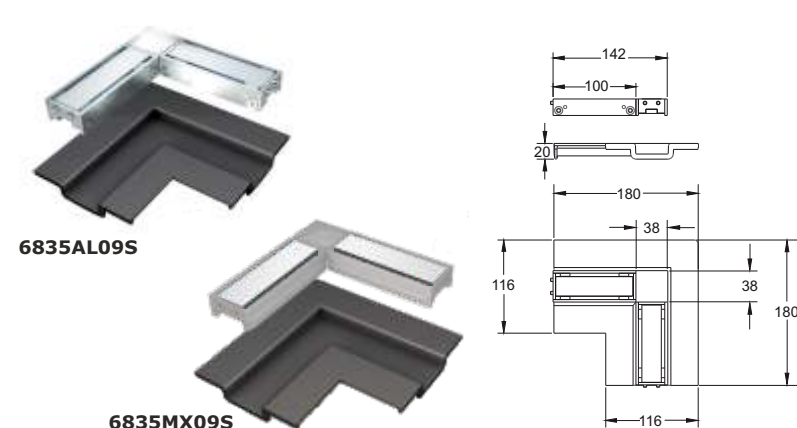

90° corner for "CANALISSIMA". With tileable grid 10 x 10 cm

Material: Aluminium or stainless steel 316

Colour: satinated / black

Code	Description	Carton	Pallet	Volume	Availability
6835AL09S	Aluminium grid	N.A.	N.A.	N.A.	●
6835MX09S	"MIXAGE" grid	N.A.	N.A.	N.A.	●