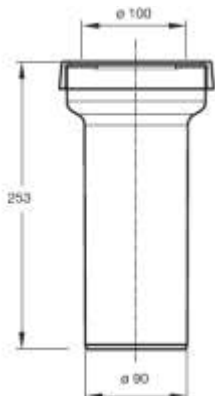

8431PP90C0