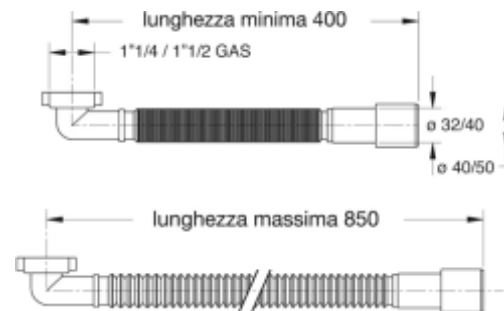

MagikOne" flexible and extensible pipe

Material: polypropylene PP

Colour: white

Code	Description	Carton	Pallet	Volume	Availability
9374FM54B0	Version with a corner connection with plastic nut 1" 1/4 gas, outlet with double diameter Ø 32 + Ø 40 mm	100	2500	0,106	●
9370FM64B0	Version with a corner connection with plastic nut 1"1/2, outlet Ø40-50mm	125	2125	0,160	●