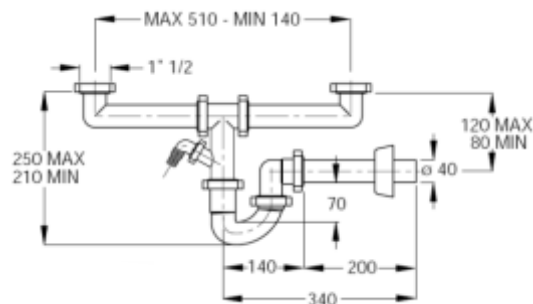

Code	Description	Carton	Pallet	Volume	Availability
1620KP40BO	With plastic outlet pipe, Ø 40x230 mm, with washing machine connection	25	425	0,160	●