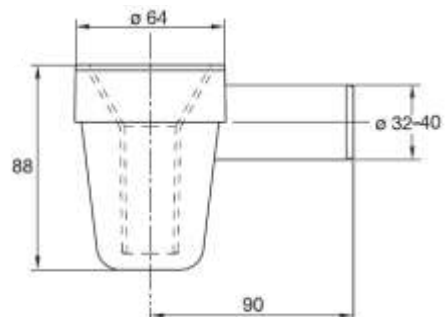

"Walltrap" trap for condensate discharge water pipes, to inclose or external

Material: polypropylene PP

Colour: white

Code	Description	Carton	Pallet	Volume	Availability
7830UN32B0	Universal version to inclose or on wall	25	1750	0,029	●

COPERNICO" trap for condensate discharge water pipes to be removed from the wall box.

Dry trapped by ball plug

Material: polypropylene PP

Colour: white / green

Code	Description	Carton	Pallet	Volume	Availability
7840EC32B0	Covering plastic plate in white colour	15	1050	0,029	●
7841EC32B0	Fitting with seat and nut 1"1/4 Covering plastic plate in white colour	15	1050	0,029	●

Danubio" trap to receive and to discharge the condensate of the water heaters

Material: polypropylene PP

Colour: white

Code	Description	Carton	Pallet	Volume	Availability
7890PP32B0	Outlet Ø 32 mm	25	1750	0,029	●
7890PP40B0	Outlet Ø 40 mm	25	1750	0,029	●