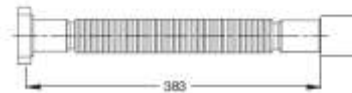

MagikOne" flexible and extensible pipe,
connection with turning plastic nut

Material: polypropylene PP

Colour: white

Code	Description	Carton	Pallet	Volume	Availability
9334PP54B0	Plastic nut 1"1/4, coupling Ø 32-40 mm	125	3125	0,106	●
9345PP64B0	Plastic nut 1"1/2, coupling Ø 40-50 mm	140	2380	0,160	●