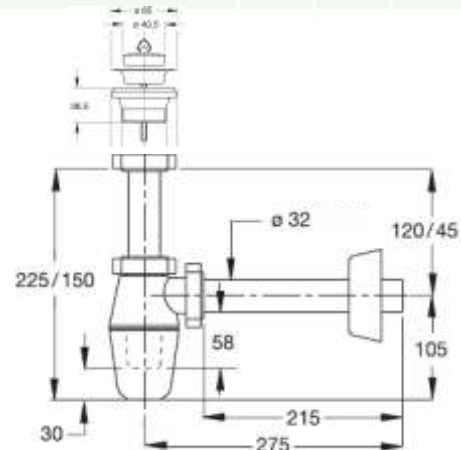

Code	Description	Carton	Pallet	Volume	Availability
2634WL32B0	With plastic outlet pipe ø 32x230 mm. Waste with stainless steel grid Ø 65/40,5mm with plug with ring.	50	1000	0,131	●