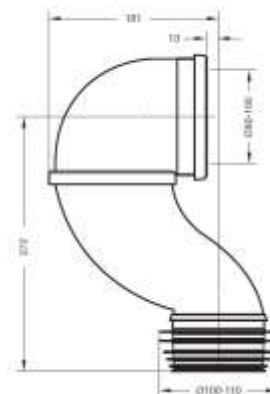

"GIRAFFA" W.C. Elbow

Material: polypropylene PP + TPE

Colour: white

Code	Description	Carton	Pallet	Volume	Availability
8520PP11CO	Female coupling for w.c. Ø 80-100 mm, male coupling outlet Ø 100-110 mm	16	320	0,131	●