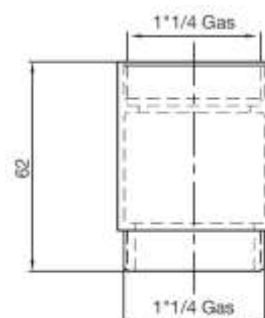

Extension for "minim-all" trap, minimal line

for wash-basin

Material: brass

Colour: chrome-plated

Code	Description	Carton	Pallet	Volume	Availability
0599OT50B7	Extension 1"1/4 female x 1"1/4 male. Length 50 mm	5	750	0,004	●