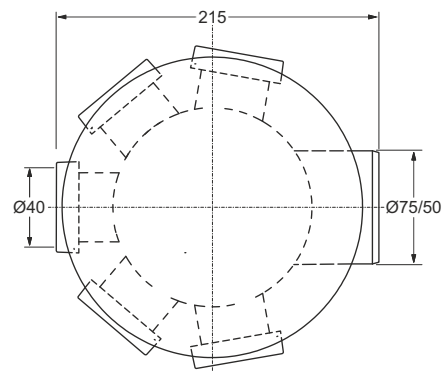

6551AB50C2

6551AB75C2

Non-return valve kit

Material: inox + PP + silicone

Colour: Metal

Code	Description	Carton	Pallet	Volume	Availability
6924IX10S7	Stainless steel grid 100x100mm, sleeve Ø 90 mm, silicone non return valve	20	340	0,160	●