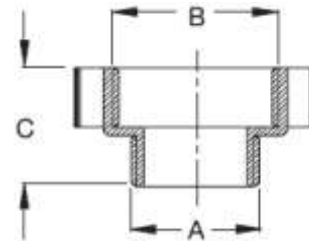

A=MIS	B=MIS	C=MM	CODE
1"	1" 1/4	28	1875NN44B0
1" 1/4	1" 1/2	30	1875NN64B0
1" 1/2	2"	26	1875NN84B0

Threaded nut

Material: polypropylene PP
Colour: white

1860PP--B0

1861PP--B0

Code	Description	Carton	Pallet	Volume	Availability
1860PP44B0	Nut 1", hole ø 26 mm	25	3750	0,004	●
1860PP54B0	Nut 1"1/4, hole ø 32 mm	25	3750	0,004	●
1860PP64B0	Nut 1"1/2, hole ø 40 mm	25	3750	0,004	●
1861PP44B0	Plug 1"	25	3750	0,004	●
1861PP54B0	Plug 1"1/4	25	3750	0,004	●
1861PP64B0	Plug 1"1/2	25	3750	0,004	●