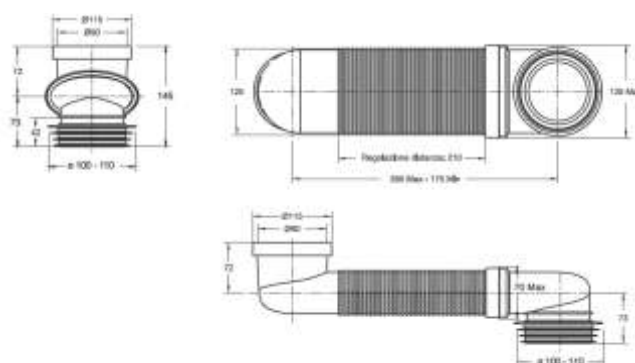

Code	Description	Carton	Pallet	Volume	Availability
8620IX10B0	Version with inlet by elastic membrane it can receive the direct flow of W.C. with waste of $\varnothing 100\text{mm}$	12	300	0,106	●

"OFFSET" bend for offsetting the W.C. close to the wall Adjustable assembling by O-Ring and stainless steel rings suport. Rigid "BI-POWER" structure with overmolded elastic seal membranes

Material: polypropylene PP - stainless steel

Colour: white

Code	Description	Carton	Pallet	Volume	Availability
8620IX90B0	Version with inlet by elastic membrane it can receive the direct flow of W.C. with waste of $\varnothing 100\text{mm}$	12	300	0,106	●

Offset" bend for offsetting close to the wall Adjustable assembling by O-Ring and stainless steel rings suport. Rigid "BIPOWER" structure with overmolded elastic seal

Material: PP + stainless steel

Colour: white