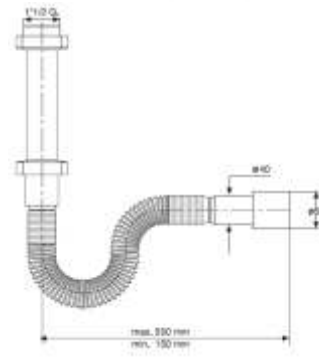

Code	Description	Carton	Pallet	Volume	Availability
1091EX45B0	Waste connection 1"1/2, outlet Ø 40 - 50 mm	25	1000	0,057	●