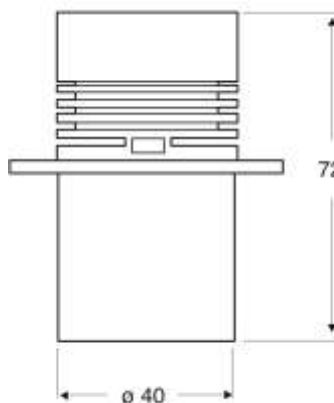

"Airpull" vent device, air admitting valve

Material: PP + ABS + TPE

Colour: white

Code	Description	Carton	Pallet	Volume	Availability
6230AB40B0	Connection kit Ø 40 mm	25	1750	0,029	●

"Airpull" vent device, air admitting valve

Material: PP + ABS + TPE

Colour: white