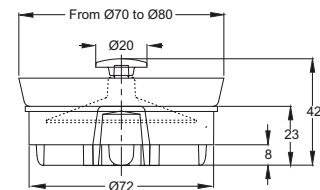

Bend to weld or insert

Material: PEHD

Colour: black

Code	Description	Carton	Pallet	Volume	Availability
63400T54B9	Connection with metal nut 1"1/4, smooth outlet Ø40mm	100	4000	0,057	●
63400T64B9	Connection with metal nut 1"1/2, smooth outlet Ø40mm	100	3000	0,080	●

Straight hold to weld or insert

Material: PEHD

Colour: black

Code	Description	Carton	Pallet	Volume	Availability
64400T54B9	Connection with metal nut 1"1/4, smooth outlet Ø40mm	100	7000	0,029	●
64400T64B9	Connection with metal nut 1"1/2, smooth outlet Ø40mm	100	7000	0,029	●

Non return valve for Floor drains. High sensibility and high flow rate

Material: Silicon

Colour: green

Code	Description	Carton	Pallet	Volume	Availability
6229AR90B4	Silicon membrane valve. For Ø80mm and Ø90mm pipes	50	3500	0,029	●
5229AR79B4	Silicon membrane valve. For Ø70mm and Ø80mm pipes	50	3500	0,029	●

Inlet opener for floor gully

Material: Steel

Colour: zinc-plated

Code	Description	Carton	Pallet	Volume	Availability
6970AC38B.	For grey floor gully with washer hole Ø 30 mm	N.A.	N.A.	N.A.	●