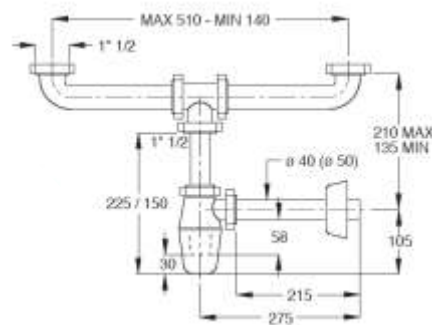

Code	Description	Carton	Pallet	Volume	Availability
1280CP40B0	With plastic outlet pipe Ø40x230mm.	25	425	0,131	●