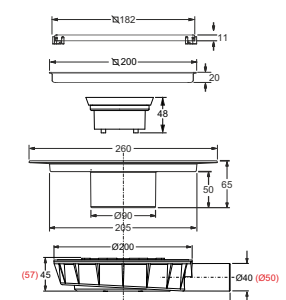

"VASSOIO" ultra low floor drain with tileable grid. Tileable "DOUBLE-FACE" grid with special flange for under-the-tile waterproofing, wet odour trap version

Material: stainless steel + ABS
Colour: Metal / black

Code	Description	Carton	Pallet	Volume	Availability
69240IX20S7	Outlet $\varnothing$ 40 mm, H 45 mm, 20 x 20 cm grid	8	136	0,160	●
69250IX20S7	Outlet $\varnothing$ 50 mm, H 57 mm, 20 x 20 cm grid	8	136	0,160	●