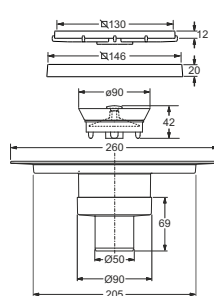

Code	Description	Carton	Pallet	Volume	Availability
6292AB15S2	With Double Face 150x150 plastic grid. 50mm outlet	8	136	0,160	●