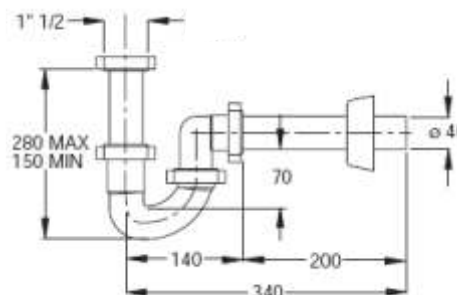

Code	Description	Carton	Pallet	Volume	Availability
1490CP40B0	Plastic outlet pipe $\varnothing 40 \times 230$mm, waste connection 1"1/2	25	750	0,080	●