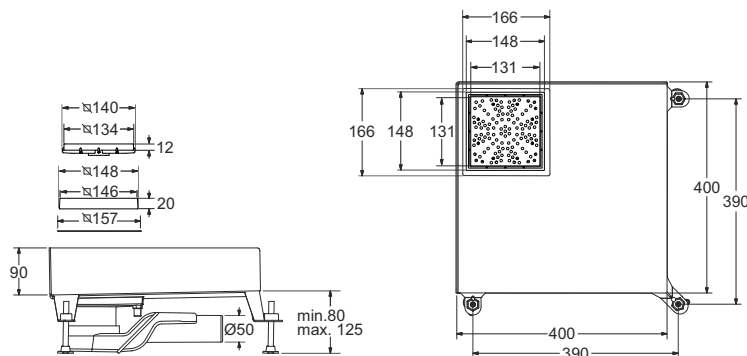

Code	Description	Carton	Pallet	Volume	Availability
6852IX45S9	With Double face of 10x10cm and siphon Sogliola Ø50	1	N.A.	0,041	●

Floor drainage system,glued to waterproof sheets.

Material: ABS + PVC

Colour: black

Code	Description	Carton	Pallet	Volume	Availability
6852AB45S9	Version with "TILEABLE GRID" 15x15cm in ABS + Body "LAGUNA SECA ANGULAR VERSION" + siphon "SOGLIOLA" with ø 50 - ø 40 outlet.	1	N.A.	0,041	●