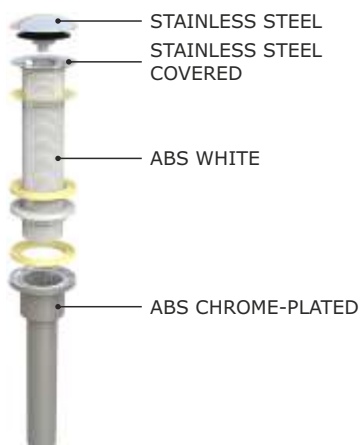

New
PRODUCT

Extra-long plastic waste for wash-basin and bidet, with replaceable closing click action device

Material: ABS + stainless steel

Colour: chrome-plated

Code	Description	Carton	Pallet	Volume	Availability
0994XL54S7	Threaded white body covered in inox, chromed plated $\phi 32 \times 200$ mm long pipe. Inox plug.	5	350	0,029	●

EXTRA LONG
180 mm