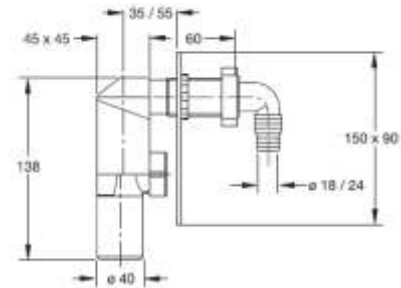

Compact" wall-trap to weld or to insert by washer

Material: PEHD / ABS

Colour: black / chrome-plated

Code	Description	Carton	Pallet	Volume	Availability
3400CR40B9	Plate and accessories in chrome-plated ABS	25	1000	0,057	●
3400EC40B9	Plate and accessories in white plastic	25	1000	0,057	●

Compact wall box with removable trap

Material: PEHD / ABS

Colour: black / chrome-plated

Code	Description	Carton	Pallet	Volume	Availability
3435CR40B9	Plate and accessories in chrome-plated ABS	25	625	0,106	●
3435EC40B9	Plate and accessories in white plastic	25	625	0,106	●

Compact" wall box with removable trap and coupling in PVC

Material: PEHD / ABS

Colour: black / chrome-plated

Code	Description	Carton	Pallet	Volume	Availability
3445CR40B9	Plate and accessories in chrome-plated ABS	25	625	0,106	●
3445EC40B9	Plate and accessories in white plastic	25	625	0,106	●

Wall trap in pvc for washing machine and dish washing machine, to be glued directly on to the pipe

Material: PVC / ABS

Colour: grey / chrome-plated

Code	Description	Carton	Pallet	Volume	Availability
3110CR40B2	Plate and accessories in chrome-plated ABS	25	1000	0,057	●
3110GZ40B2	Plate and accessories in white plastic	25	1000	0,057	●