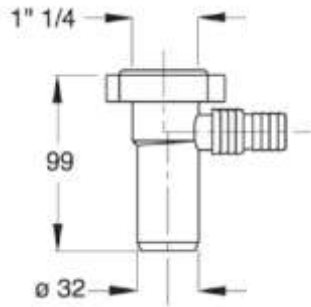

1822AR64B0