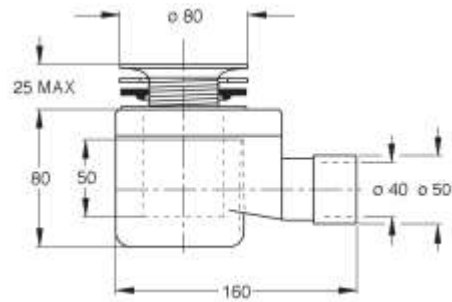

"Splash" siphon-waste for shower, body in PVC and waste in chromium-plated brass.
Outlet $\varnothing$ 40-50 mm

Material: PVC + PE

Colour: grey / chrome-plat