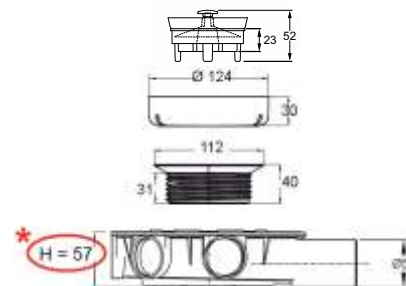

5230ST50S7

New
PRODUCT