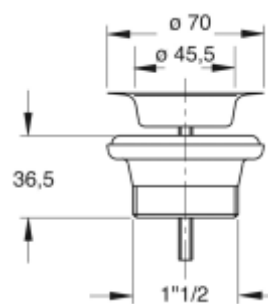

Code	Description	Carton	Pallet	Volume	Availability
5964NC70B0	Deep inox grid ø 70 - 45,5 mm	100	4800	0,048	●

Simplex waste 1"1/2 for shower plates
in sheet steel

Material: PP + stainless steel

Colour: white / chrome-plated