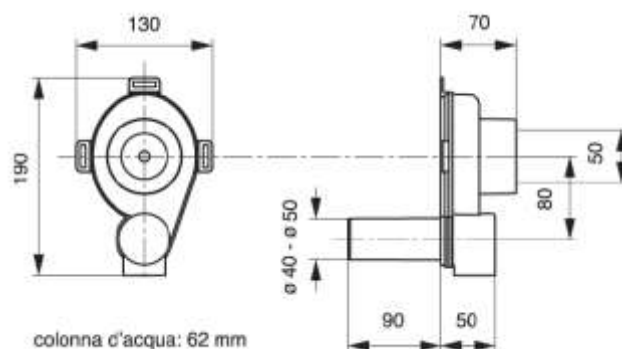

3200CR50B9

3200EC50B9

In wall trap for "URINAL" purpose
horizontal outlet solution

Material: PP

Colour: grey

Code	Description	Carton	Pallet	Volume	Availability
3890GZ50B2	Version with one outlet diameter only \varnothing 50 mm	25	750	0,080	●