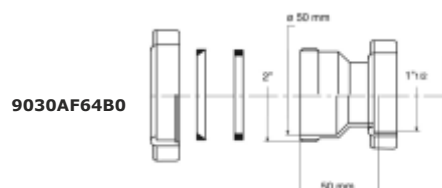

Passepartout with flange female increase

Material: POLYPROPYLENE PP

Colour: white

Code	Description	Carton	Pallet	Volume	Availability
9030AF54B0	Female 1"1/2 - Ø 40mm for connection 1"1/4	50	3500	0,029	●
9030AF64B0	Female 2" - Ø 50 mm for connection 1"1/2	50	3500	0,029	●