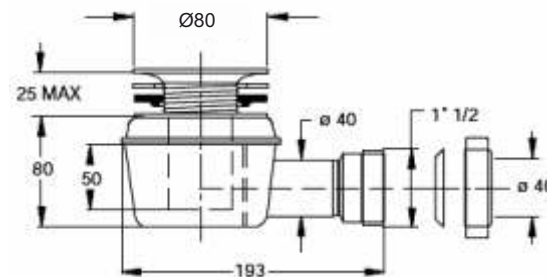

Code	Description	Carton	Pallet	Volume	Availability
5480CR80B9	Flanged waste $\varnothing$ 80 mm	25	750	0,080	●

"Splash" siphon-waste for shower, body in PP and waste in chrome-plated brass, threaded outlet 1"1/2 with nut and conical washer

Material: polypropylene PP / brass

Colour: white / chrome-plated

Code	Description	Carton	Pallet	Volume	Availability
5490CR80B0	Flanged waste $\varnothing$ 80 mm	25	750	0,080	●

"Splash" siphon-waste for shower, body in pehd and waste in plastic. cover in abs white or chromium-plated. outlet $\varnothing$ 40-50 mm to weld or insert

Material: PEHD / ABS

Colour: black / chrome-plated