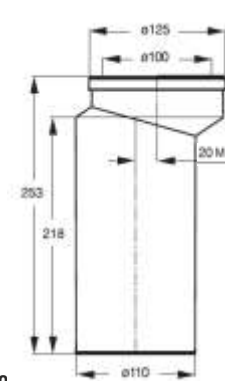

8432PP11C0