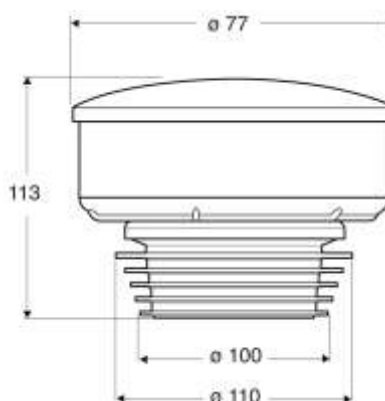

Code	Description	Carton	Pallet	Volume	Availability
6240PP11B0	Male Ø 100 - 110 mm	10	480	0,048	●