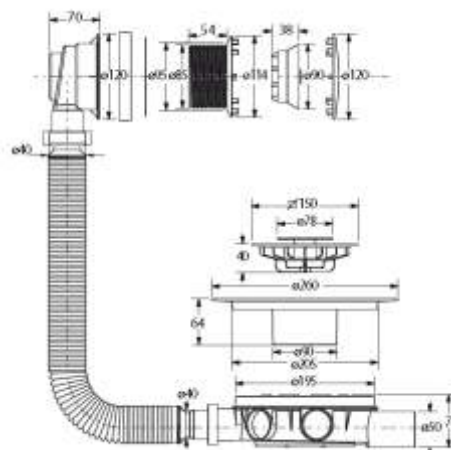

ALTMARE

6.19

EXPORT CATALOGUE 2017

"ALTMARE" drainage system for masonry bath tub, predisposed for waterproofing under the tile. Equipped with click-clack plug and stainless steel covered grid 15x15 cm.

Material: ABS + stainless steel

Colour: black / chrome plated

Code	Description	Carton	Pallet	Volume	Availability
69150CK15S7	Outlet $\varnothing$ 50 mm	N.A.	N.A.	N.A.	●