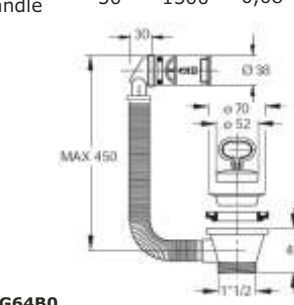

1945MG64B0

Code	Description	Carton	Pallet	Volume	Availability
1945CN64B0	Overflow round grid for resin sinks, plug with chain 30 cm and ring	50	1500	0,08	●

1945MG64B0	Overflow round grid for resin sinks, plug with handle	50	1500	0,08	●