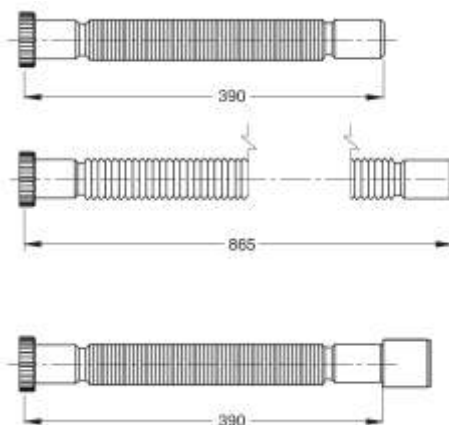

Code	Description	Carton	Pallet	Volume	Availability
9334OT54B0	Metal nut 1"1/4, coupling Ø 32 mm	100	2500	0,106	●
9345OT64B0	Metal nut 1"1/2, coupling Ø 40 mm	150	2550	0,160	●