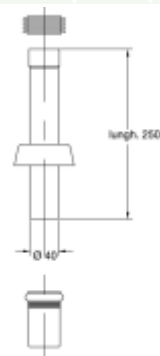

Material: ABS

Colour: white

Code	Description	Carton	Pallet	Volume	Availability
8820AB40B0	Complete with adjustable rosette, terminal in rubber and coupling with o-ring	50	1250	0,106	●

Eccentric pipe to connect the flushing pipe to W.C. bowl