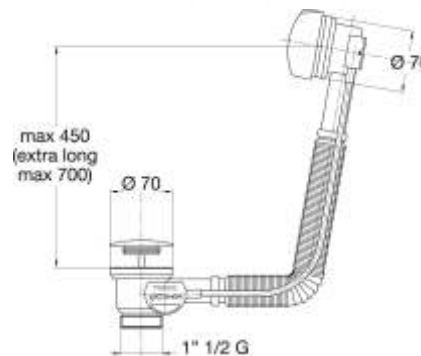

Code	Description	Carton	Pallet	Volume	Availability
4020OT50K7	Handle and plug in chrome-plated brass	20	500	0,106	●

"Extensa" automatic pop-up bath tub column with flexible and extensible overflow, without connecting nuts (one piece only) standard cable 550 mm long, with adjustable low trap 4500PP64B9

Material: Polypropylene PP / Brass

Colour: white / chrome-plated