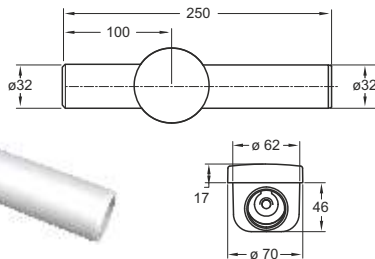

Horizontal non return valve

Material: ABS

Colour: chrome plated

New PRODUCT

Code	Description	Carton	Pallet	Volume	Availability
0750AR54B7	Horizontal non return valve male connection $\varnothing 32$ mm male outlet $\varnothing 32$ mm chrome-plated finishing	20	1400	0,029	●

Horizontal non return valve

Material: ABS

Colour: white

New PRODUCT

0750AR54B0

Code	Description	Carton	Pallet	Volume	Availability
0750AR54B0	Horizontal non return valve male connection $\varnothing 32$ mm male outlet $\varnothing 32$ mm	20	1400	0,029	●

0750AR64B0

Horizontal non return valve male connection $\varnothing 40$ mm male outlet $\varnothing 40$ mm

15 1050 0,029 ●

0750AR64B0

Airpipe, venting valve

Material: ABS

Colour: chrome-plated

0720AB32B7

0720AB32B0

Code	Description	Carton	Pallet	Volume	Availability
0720AB32B7	Chrome plated pipe $\varnothing 32 \times 250$ mm	25	1750	0,029	●

0720AB32B0

White pipe $\varnothing 32 \times 250$ mm

25 1750 0,029 ●

Airpipe, venting valve

Material: ABS

Colour: white

Code	Description	Carton	Pallet	Volume	Availability
0720AB64B0	White pipe $\varnothing 40 \times 140$ mm Female connection $\varnothing 40 - 1\frac{1}{2}$	25	1750	0,029	●