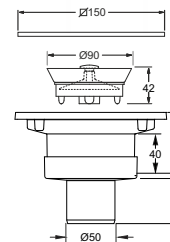

"VERTIGO" floor drain with vertical outlet.

Dry odour trap version (NRV)

Material: stainless steel + ABS
Colour: Metal

Code	Description	Carton	Pallet	Volume	Availability
6293IX15S7	Vertical outlet $\varnothing$ 50 mm, 15 x 15 cm grid	8	136	0,160	●