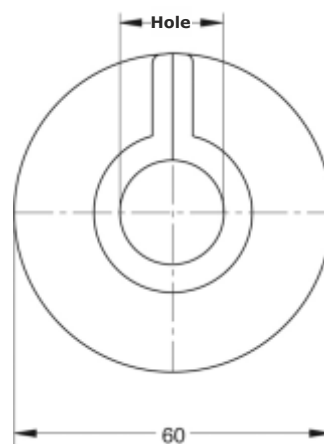

"Velox" opening rosette for radiators, with snap closing

Material: PP

Colour: white

Code	Description	Carton	Pallet	Volume	Availability
9930DN10B0	Hole Ø 10 mm	500	35000	0,029	●
9930DN12B0	Hole Ø 12 mm	500	35000	0,029	●
9930DN14B0	Hole Ø 14 mm	500	35000	0,029	●
9930DN16B0	Hole Ø 16 mm	500	35000	0,029	●
9930DN18B0	Hole Ø 18 mm	500	35000	0,029	●
9930DN20B0	Hole Ø 20 mm	500	35000	0,029	●
9930DN22B0	Hole Ø 22 mm	500	35000	0,029	●

"Export" opening rosette for radiators, with external pivot closing

Material: PP

Colour: white