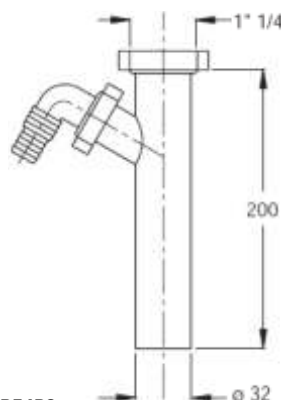

1824AR54B0