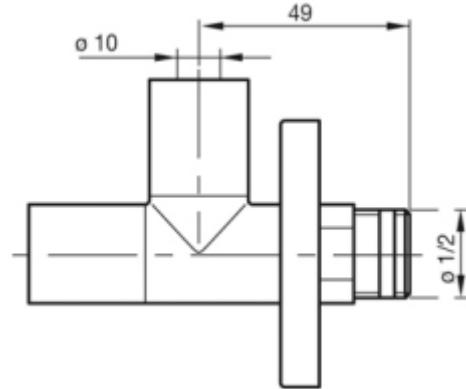

"MINIM-ALL" angle valve. Minimal line for wash basin. With rubber ring

Material: brass

Colour: chrome-plated