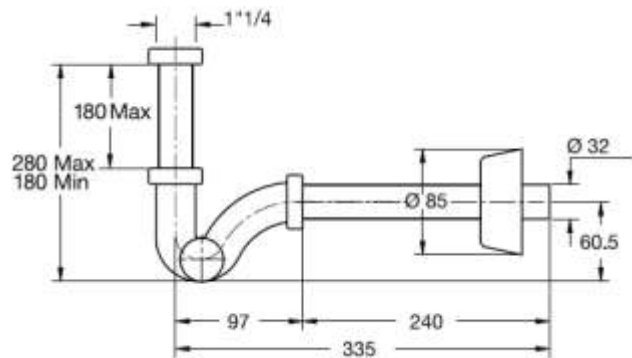

Trap "Monster S", without waste

Material: polypropylene pp

Colour: white

Code	Description	Carton	Pallet	Volume	Availability
2730PP32B0	Waste connection 1"1/4, outlet $\varnothing$ 32 x 250 mm	25	1000	0,057	●