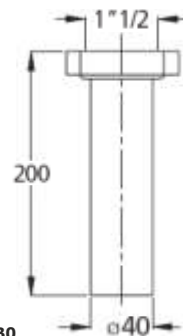

1829PR40B0

Bent threaded pipe with nut and washer

Material: polypropylene PP

Colour: white

Code	Description	Carton	Pallet	Volume	Availability
1825PP54B0	1"1/4 - Ø 32 x 210 mm	50	2400	0,048	●
1825PP64B0	1"1/2 - Ø 40 x 240 mm	50	2000	0,057	●