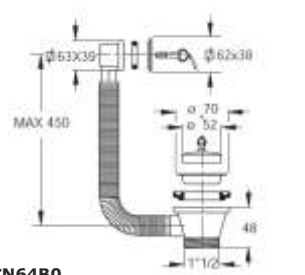

1943CN64B0