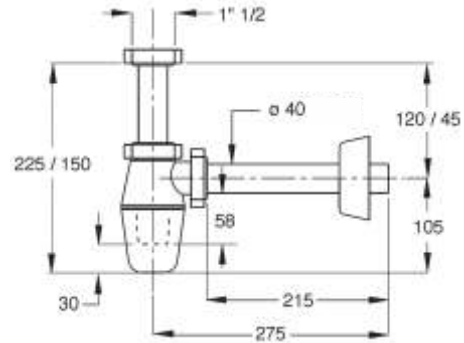

"German" bottle-trap 1"1/2 for single bowl sink"

Material: POLYPROPYLENE PP

Colour: WHITE

Code	Description	Carton	Pallet	Volume	Availability
1270CP40B0	Plastic outlet pipe Ø40 x 230 mm	50	1000	0,131	●

"German" bottle-trap 1"1/2 for single bowl sink" with loose waste for kitchen sinks

Material: POLYPROPYLENE PP

Colour: white

Code	Description	Carton	Pallet	Volume	Availability
1279CP40B0	With plastic outlet pipe Ø 40x230 mm. Waste with stainless steel grid Ø 70/45,5mm with plug with ring	45	900	0,131	●

"German" bottle-trap 1"1/2 for double bowl sink"

Material: POLYPROPYLENE PP

Colour: white

Code	Description	Carton	Pallet	Volume	Availability
1280CP40B0	With plastic outlet pipe Ø40x230mm.	25	425	0,131	●

"German" bottle-trap 1"1/2 for double bowl sink" with loose waste for kitchen sinks

Material: POLYPROPYLENE PP

Colour: white

Code	Description	Carton	Pallet	Volume	Availability
1289AL40B0	With plastic outlet pipe Ø 40x230 mm. Waste with stainless steel grid Ø 70/45,5mm with plug with ring. Plus washing machine	21	420	0,131	●