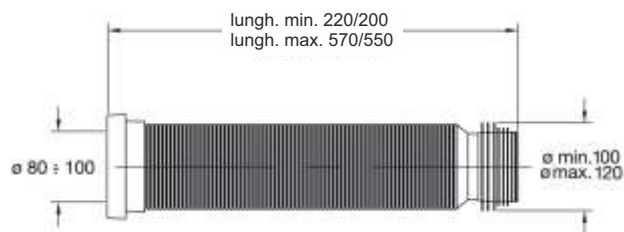

8

"BIGMAGIK" wc flexible and extensible connector. F \varnothing 80 - 110 mm / M \varnothing 100 - 110 mm

Material: PP + TPE

Colour: white

Code	Description	Carton	Pallet	Volume	Availability
8250EX55B0	European model	30	600	0,131	●
8250EC55B0	R.o.w. Model	30	600	0,131	●