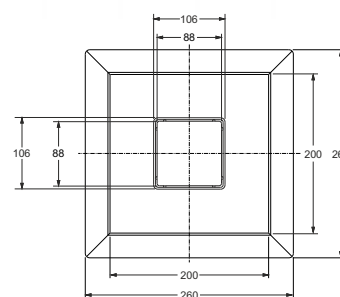

Code	Description	Carton	Pallet	Volume	Availability
6292IX10S7	With Double Face 100x100 Inox 304 grid. 50mm outlet	8	136	0,160	●