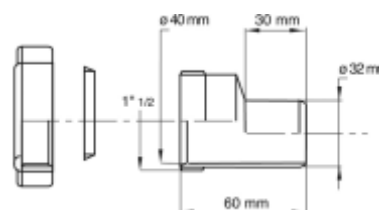

9050MS32B0