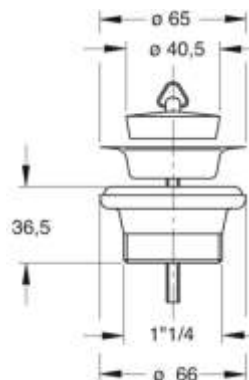

Waste (piletta) 1"1/4, for lavabos

Material: Stainless Steel + PP

Colour: Steel / white

Code	Description	Carton	Pallet	Volume	Availability
2024WL54B0	Grid in stainless steel 18/10 Ø 65/40,5 mm and plug with ring. Screw in stainless steel 65mm long. Nut in stainless steel	50	3500	0,029	●

Waste (piletta) 1"1/4, for lavabos

Material: Stainless Steel + PP

Colour: Steel / white