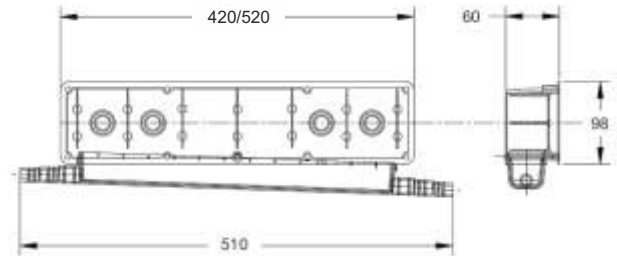

"Wallbox" box for prearrangement and connection of the installations to the split device

Material: PS + PE

Colour: white/green

Code	Description	Carton	Pallet	Volume	Availability
7810PA40K2	42 cm long box	20	400	0,125	●
7810PA50K2	52 cm long box	20	400	0,125	●

Drain pipe fitting connection Ø 32 mm

Material: polypropylene PP

Colour: white