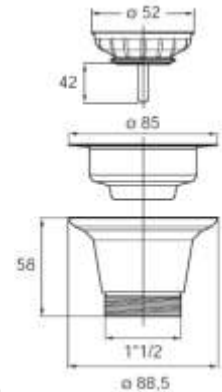

Waste "Canestrino" for stainless steel sinks,
threaded outlet 1"1/2

Material: PP + stainless steel

Colour: white

Code	Description	Carton	Pallet	Volume	Availability
1981LX64B0	Version without overflow, for stainless steel sinks, grid Ø 70 mm	50	1500	0,068	●
1989LX64B0	Version without overflow, for fire-clay sinks, grid Ø 84 mm	20	1400	0,029	●

Waste "Canestrino" for stainless steel sinks,
threaded outlet 1"1/2

Material: PP + stainless steel

Colour: white

Code	Description	Carton	Pallet	Volume	Availability
1982LX64B0	Version with rectangular overflow without inox grid, grid Ø 70 mm	50	1500	0,08	●
1983LX64B0	Version with rectangular overflow with inox grid, grid Ø 70 mm	50	1500	0,08	●

Waste "Canestrino" for stainless steel sinks,
threaded outlet 1"1/2

Material: PP + stainless steel

Colour: white

Code	Description	Carton	Pallet	Volume	Availability
1985LX64B0	Version with round overflow with round chrome-plated ABS grid, grid Ø 70 mm	50	1500	0,08	●