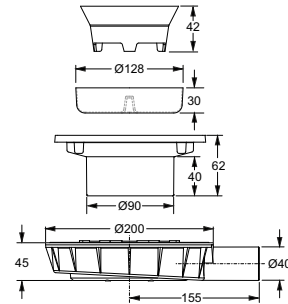

Code	Description	Carton	Pallet	Volume	Availability
6300IX40S7	Outlet $\varnothing$ 40 mm, H 45 mm	20	340	0,160	●