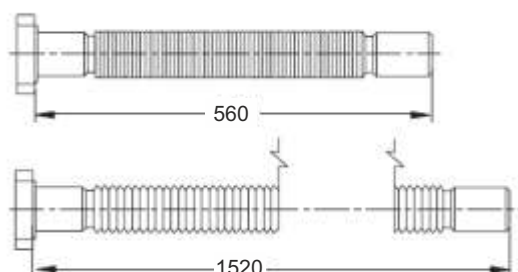

"MAGIK-LONG" extended length flexible and extensible pipe. With threaded plastic nut

Material: polypropylene PP

Colour: white

Code	Description	Carton	Pallet	Volume	Availability
9832PP54B0	1"1/4 x ø 32 mm	N.A.	N.A.	N.A.	●
9840PP64B0	1"1/2 x ø 40 mm	N.A.	N.A.	N.A.	●