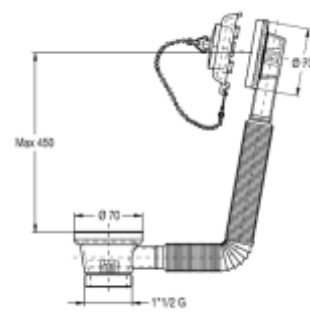

EXTENSINA

"Extensina" waste and overflow for bath tubs, flexible and extensible overflow, without connecting nuts (one piece only)

Material: Polypropylene PP
Colour: white / chrome-plated

Code	Description	Carton	Pallet	Volume	Availability
4140EX64B0	Overflow grill in syntetic material with plug seat, plug Ø 45,5 mm with chain 45 cm, trap connection	50	1500	0,080	●