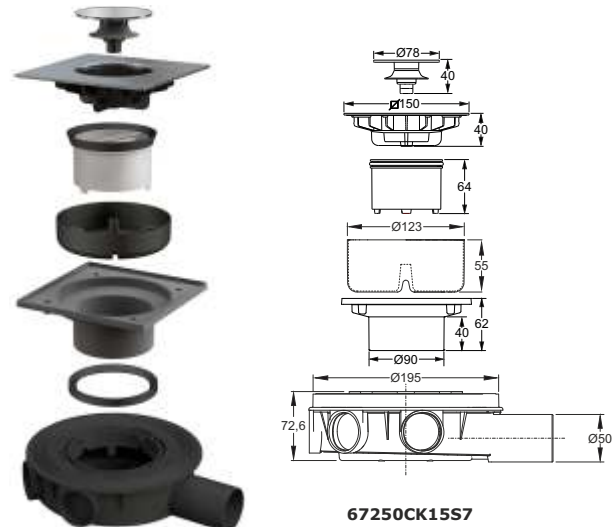

67250CK15S7