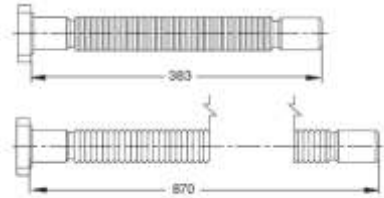

MagikOne" flexible and extensible pipe,
connection with turning plastic nut

Material: polypropylene PP

Colour: white

Code	Description	Carton	Pallet	Volume	Availability
9332PP54B0	Plastic nut 1"1/4, coupling Ø 32mm	190	3800	0,131	●
9340PP64B0	Plastic nut 1"1/2, coupling Ø 40mm	150	3000	0,131	●