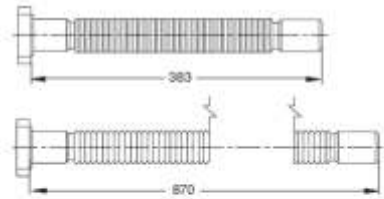

MagikOne" flexible and extensible pipe,
connection with turning plastic nut

Material: polypropylene PP

Colour: white

Code	Description	Carton	Pallet	Volume	Availability
9334PP54B0	Plastic nut 1"1/4, coupling Ø 32-40 mm	125	3125	0,106	●
9345PP64B0	Plastic nut 1"1/2, coupling Ø 40-50 mm	140	2380	0,160	●