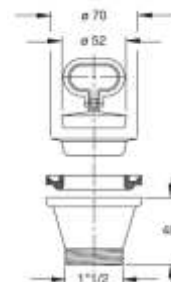

Big waste 1"1/2 without overflow, for stainless steel sinks

Material: POLYPROPYLENE PP

Colour: white

Code	Description	Carton	Pallet	Volume	Availability
1944CN64B0	Plug with chain 20 cm and stay, grid in stainless steel 18/8 Ø 70 mm	50	2400	0,048	●

1944MG64B0	Plug with handle, grid in stainless steel 18/8 Ø 70 mm	50	3500	0,029	●

Big waste with rectangular overflow for stainless steel sinks, thread 1"1/2

Material: POLYPROPYLENE PP

Colour: white

Code	Description	Carton	Pallet	Volume	Availability
1942CN64B0	Plug with chain 20 cm and stay, grid in stainless steel 18/8 Ø 70 mm	50	1500	0,08	●

1942MG64B0	Plug with handle, grid in stainless steel 18/8 Ø 70 mm	50	1500	0,08	●

Big waste with rectangular overflow for stainless steel sinks, thread 1"1/2

Material: POLYPROPYLENE PP

Colour: white

Code	Description	Carton	Pallet	Volume	Availability
1943CN64B0	Plug with chain 20 cm and stay, grid and overflow grid in stainless steel 18/8 Ø 70	50	1500	0,08	●

1943MG64B0	Plug with handle, grid and overflow grid in stainless steel 18/8 Ø 70 mm	50	1500	0,08	●

Big waste with round overflow, thread 1"1/2

Material: POLYPROPYLENE PP

Colour: white

Code	Description	Carton	Pallet	Volume	Availability
1945CN64B0	Overflow round grid for resin sinks, plug with chain 30 cm and ring	50	1500	0,08	●

1945MG64B0	Overflow round grid for resin sinks, plug with handle	50	1500	0,08	●