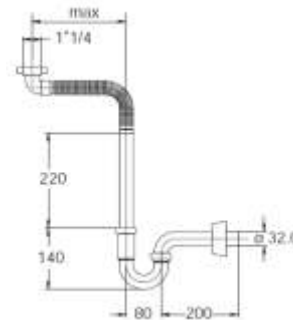

Code	Description	Carton	Pallet	Volume	Availability
2720PP20B0	Version without waste	25	750	0,080	●

Bottle-trap for public urinal

Material: polypropylene PP

Colour: white