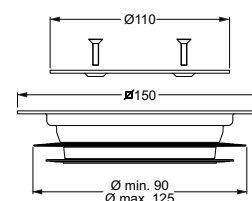

6640IX15S

"MAGIK-GRID" universal stainless steel grate. 20 x 20 cm

Material: Stainless steel AISI 304 + PVC

Colour: polished / black

Code	Description	Carton	Pallet	Volume	Availability
6630IX20S	With bolted design grid	15	600	0,057	●
6640IX20S	With bolted clean-out cover	15	600	0,057	●