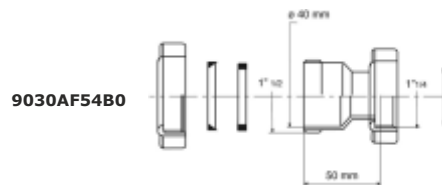

Passepartout with flange female increase

Material: POLYPROPYLENE PP

Colour: white

Code	Description	Carton	Pallet	Volume	Availability
9030AF54B0	Female 1"1/2 - Ø 40mm for connection 1"1/4	50	3500	0,029	●
9030AF64B0	Female 2" - Ø 50 mm for connection 1"1/2	50	3500	0,029	●