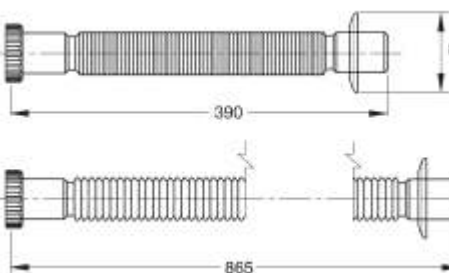

MAGIKONE" flexible and extensible pipe connection with turning chromium-plated metal nut and rosette

Material: polypropylene PP

Colour: white

OPTIONALRMF....

Code	Description	Carton	Pallet	Volume	Availability
9332RM54B0	Metal nut 1"1/4, coupling Ø 32 mm	165	3300	0,131	●
9340RM64B0	Metal nut 1"1/2, coupling Ø 40 mm	130	2600	0,131	●