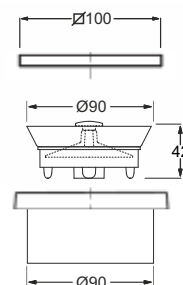

Non-return valve kit

Material: ABS + PP + silicone

Colour: white

Code	Description	Carton	Pallet	Volume	Availability
6924GZ10S7	White ABS grid 100x100mm, sleeve Ø 90 mm, silicone non return valve	20	340	0,160	●