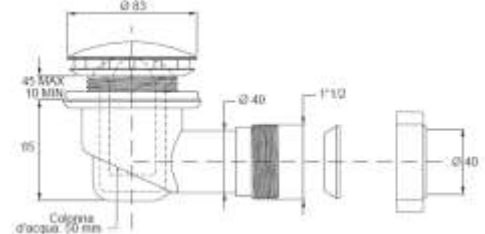

Waste for shower plates, with removable siphon according to EN-274, height reduced to 65 mm

Material: Polypropylene PP / ABS

Colour: grey / chrome-plated

Code	Description	Carton	Pallet	Volume	Availability
5890CR80B2	Cover in chrome-plated ABS $\varnothing$83mm threaded outlet 1"1/2 - $\varnothing$ 40 mm	25	1200	0,048