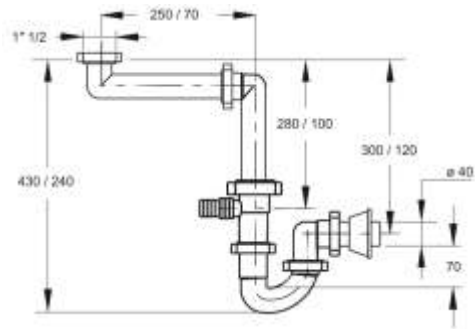

Code	Description	Carton	Pallet	Volume	Availability
1540CP40B0	Plastic outlet pipe $\varnothing 40 \times 100 \text{mm}$ with 1 washing-machine connection, with non-return valve	25	625	0,106	●