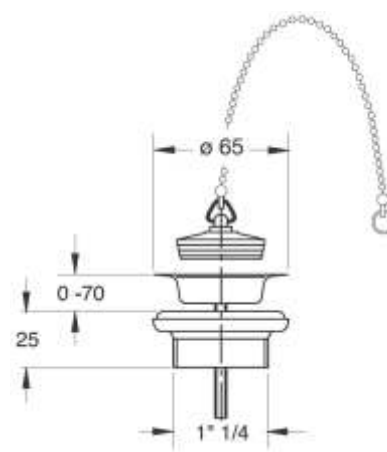

"Simplex" wastewith grid in stainless steel and body in chrome-plated brass, plug with chain 25 cm and ring.

Material: brass

Colour: chrome-plated

Code	Description	Carton	Pallet	Volume	Availability
0926CN54B7	Waste connection 1"1/4 plug with chain	100	7000	0,029	●