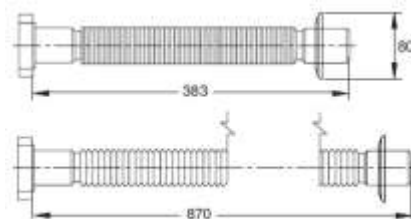

MAGIKONE" flexible and extensible pipe
connection with turning PLASTIC nut and
rosette

Material: polypropylene PP

Colour: white

Code	Description	Carton	Pallet	Volume	Availability
9332RP54B0	Plastic nut 1"1/4, coupling ø 32mm	160	3200	0,131	●
9340RP64B0	Plastic nut 1"1/2, coupling ø 40mm	125	2500	0,131	●