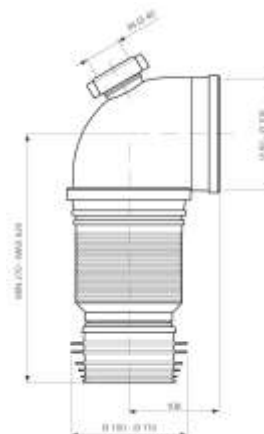

Code	Description	Carton	Pallet	Volume	Availability
8821PP10C0	Version with inspection inlet, female coupling for w.c. $\varnothing$ 80-100mm, male coupling outlet $\varnothing$ 100-110mm	16	320	0,131	●