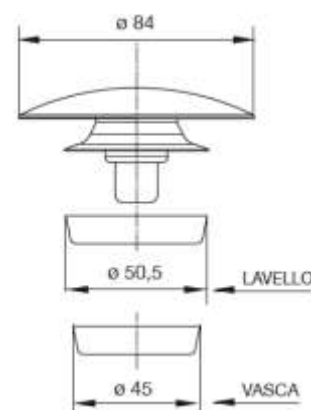

0847CR84S7

08470T74S7

"TAPPATUTTO" lockable device (click-clack) for traditional gridded sinks. Supports $\varnothing 50,5$ and 45 mm

Material: POM + stainless steel

Colour: chrome-plated

Code	Description	Carton	Pallet	Volume	Availability
08310T84S7	Stainless steel plug $\varnothing 84$ mm	8	1200	0,004	●
0831CR84S7	Chrome-plated ABS plug $\varnothing 84$ mm	8	1200	0,004	●