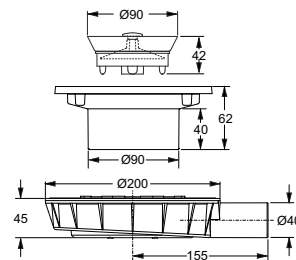

"MINI-DRAIN" ultra low floor drain with adjustable flange. Removable rubber wet odour trap version, standard 15 x 15 cm flange

Material: stainless steel + ABS

Colour: Metal

Code	Description	Carton	Pallet	Volume	Availability
6300IX40S7	Outlet $\varnothing$ 40 mm, H 45 mm	20	340	0,160	●

"MINI-DRAIN" ultra low floor drain with adjustable flange. Removable rubber wet odour trap version, standard 15 x 15 cm flange

Material: stainless steel + ABS

Colour: Metal

Code	Description	Carton	Pallet	Volume	Availability
6300IX50S7	Outlet $\varnothing$ 50 mm, H 57 mm	20	340	0,160	●

"MINI-DRAIN" ultra low floor drain with adjustable flange. Dry silicon odour trap version (NRV), standard 15 x 15 cm flange

Material: stainless steel + ABS

Colour: Metal

Code	Description	Carton	Pallet	Volume	Availability
6300AR40S2	Outlet $\varnothing$ 40 mm, H 45 mm	20	340	0,160	●

"MINI-DRAIN" ultra low floor drain with adjustable flange. Dry silicon odour trap version (NRV), standard 15 x 15 cm flange

Material: stainless steel + ABS

Colour: Metal

Code	Description	Carton	Pallet	Volume	Availability
6300AR50S2	Outlet $\varnothing$ 50 mm, H 57 mm	20	340	0,160	●