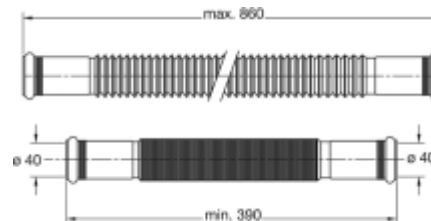

MagikOne" flexible and extensible pipe,
female connection with plastic nut

Material: polypropylene PP

Colour: white

Code	Description	Carton	Pallet	Volume	Availability
9354FM32B0	Coupling 1"1/4 female, Ø 32 mm male	100	2500	0,106	●
9364FM40B0	Coupling 1"1/2 female, Ø 40 mm male	50	1500	0,080	●

MagikOne" flexible and extensible pipe

Material: polypropylene PP

Colour: white

Code	Description	Carton	Pallet	Volume	Availability
9374FM54B0	Version with a corner connection with plastic nut 1" 1/4 gas, outlet with double diameter Ø 32 + Ø 40 mm	100	2500	0,106	●
9370FM64B0	Version with a corner connection with plastic nut 1"1/2, outlet Ø40-50mm	125	2125	0,160	●

MagikOne flexible and extensible pipe

Material: POLYPROPYLENE PP

Colour: WHITE

Code	Description	Carton	Pallet	Volume	Availability
9380FM50B0	Version with an o-ring inlet coupling female Ø 40 mm, outlet Ø 40-50 mm	50	1500	0,080	●
9390FF40B0	Version with both inlet and outlet o-ring couplings female Ø 40 mm	50	1500	0,080	●