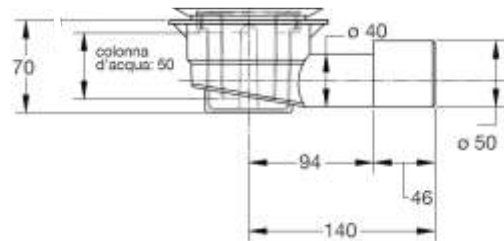

DOCCIONE

"DOCCIONE" trap for shower plates with hole
 $\varnothing$ 90 mm. Outlet $\varnothing$ 40-50 mm to insert, with
dry siphon

Material: Polypropylene PP
Colour: white / chrome-plated

Code	Description	Carton	Pallet	Volume	Availability
5280NB12S7	Cover in chrome-plated ABS $\varnothing$ 120 mm	25	625	0,106	●
5280NX12S7	Cover in ABS covered with stainless steel $\varnothing$ 120 mm	25	625	0,106	●

"DOCCIONE" trap for shower plates with hole
 $\varnothing$ 90 mm. Without cover, wet siphon
Material: Polypropylene PP

Colour: white

Code	Description	Carton	Pallet	Volume	Availability
5280ST12S7	Outlet $\varnothing$ 40-50 mm to insert	25	625	0,106	●

"DOCCIONE" trap for shower plates with hole
 $\varnothing$ 90 mm. Without cover, wet siphon
Material: Polypropylene PP

Colour: white

Code	Description	Carton	Pallet	Volume	Availability
5290ST12S7	Threaded outlet 1"1/2 with nut	25	625	0,106	●