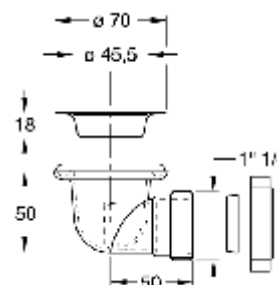

Code	Description	Carton	Pallet	Volume	Availability
5965NC70B0	Deep inox grid ø 70 - 45,5 mm with side outlet	100	3000	0,080	●