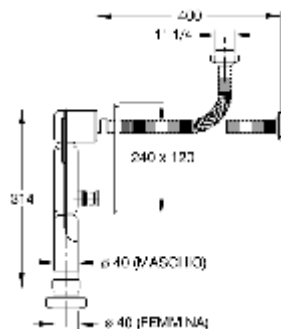

Code	Description	Carton	Pallet	Volume	Availability
3386GZ64B0	Version for flexible connection, plate and accessories in plastic	25	625	0,106	●