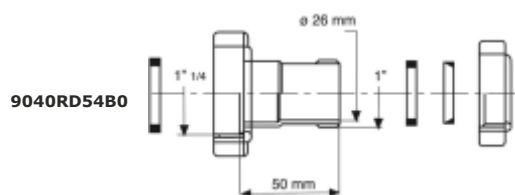

Passepartout with flange female reduced

Material: POLYPROPYLENE PP

Colour: white

Code	Description	Carton	Pallet	Volume	Availability
9040RD54B0	Connection 1"1/4 to reduced female 1" - Ø 26 mm	50	3500	0,029	●
9040RD64B0	Connection 1"1/2 to reduced female 1"1/4 - Ø 32 mm	50	3500	0,029	●