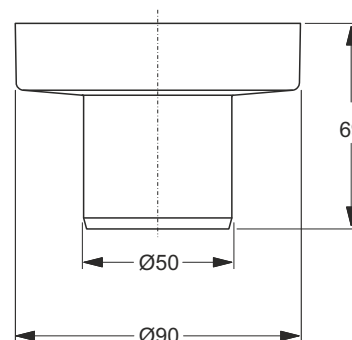

Vertical reducer for "CANALISSIMA". To connect the shower channel to vertical drain pipes

Material: ABS
Colour: black