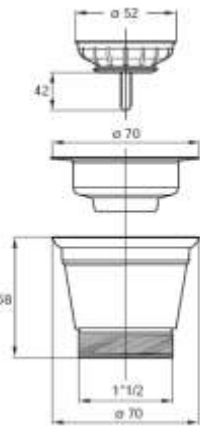

1989LX64B0