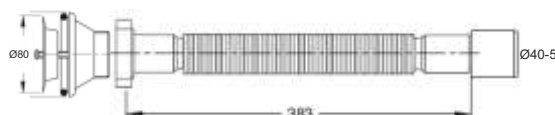

9544PP64B0