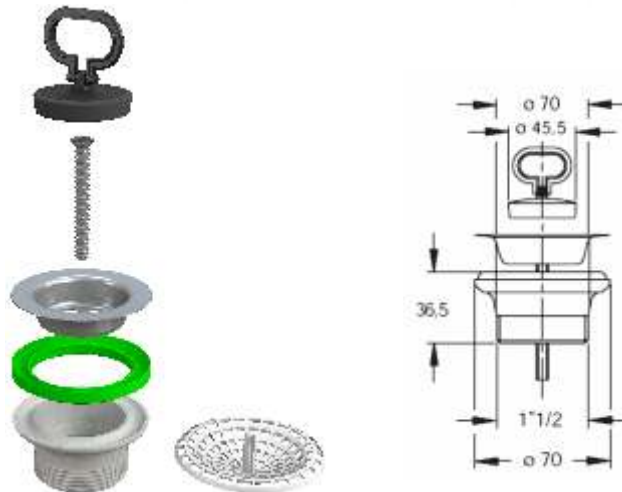

"SIMPLEX" small traditional valve for kitchen sinks. Flange $\varnothing$ 70mm, without overflow

Material: PP + stainless steel

Colour: steel / white

Code	Description	Carton	Pallet	Volume	Availability
1910MG64B0	$\varnothing$ 45,5 mm Plug with handle	50	3500	0,029	●