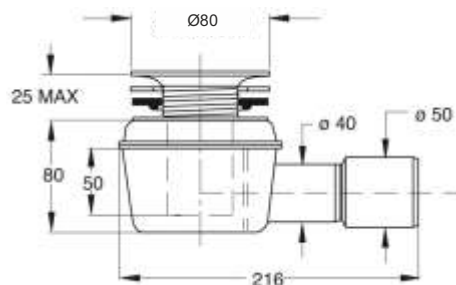

5230ST40S7

5230ST50S7

New
PRODUCT

"Splash" siphon-waste for shower, body in PEHD and waste in chromium-plated brass. outlet \varnothing 40-50 mm to weld or insert

Material: PEHD / brass

Colour: black / chrome-plated