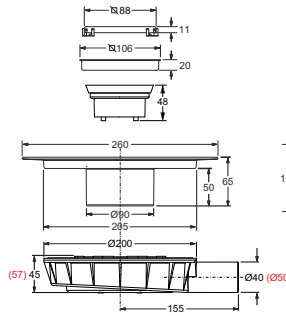

"VASSOIO" ultra low floor drain with tileable grid. Tileable "DOUBLE-FACE" grid with special flange for under-the-tile waterproofing, wet odour trap version

Material: stainless steel + ABS
Colour: Metal / black

Code	Description	Carton	Pallet	Volume	Availability
69240IX10S7	Outlet $\varnothing$ 40 mm, H 45 mm, 10 x 10 cm grid	8	136	0,160	●
69250IX10S7	Outlet $\varnothing$ 50 mm, H 57 mm, 10 x 10 cm grid	8	136	0,160	●