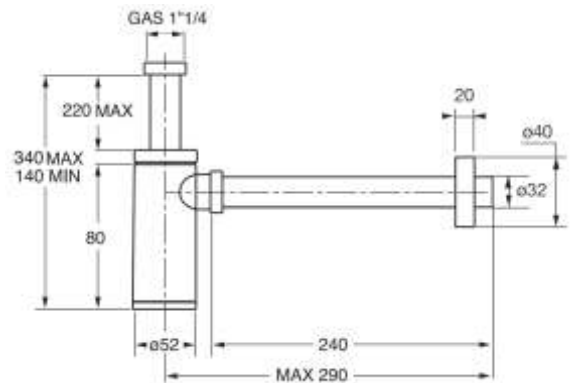

Code	Description	Carton	Pallet	Volume	Availability
0595EC25K7	Three threaded nuts in chrome-plated ABS	25	800	0,063	●
0595PR25K7	Threaded nut to be connected with the waste in chrome-plated brass, connecting pipe 250 mm long	25	800	0,063	●