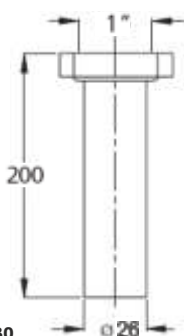

1820NN54B0

1820NN64B0

Flanged extension with nut

Material: polypropylene PP

Colour: white

Code	Description	Carton	Pallet	Volume	Availability
1829PR26B0	1" - Ø 26 x 200 mm	75	5250	0,029	●
1829PR32B0	1"1/4 - Ø 32 x 200 mm	5	750	0,004	●
1829PR40B0	1"1/2 - Ø 40 x 200 mm	5	750	0,004	●