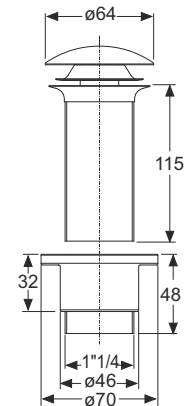

Code	Description	Carton	Pallet	Volume	Availability
0974IX54S7	1"1/4 threaded white body covered in inox, chromed plated 1"1/4 counter-cup. Plug covered in inox	20	960	0,048	●
0974RV54S7	1"1/4 threaded white body covered in inox, chromed plated 1"1/4 counter-cup. ABS plug covered in inox	20	960	0,048	●

"Simplex" wastewith grid in stainless steel and body in chrome-plated brass, plug with chain 25 cm and ring.

Material: brass

Colour: chrome-plated