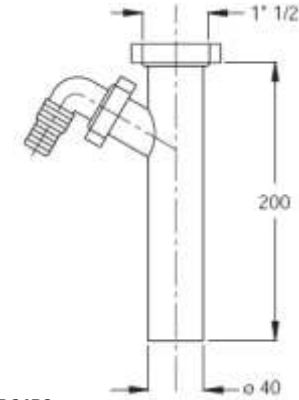

1824AR64B0