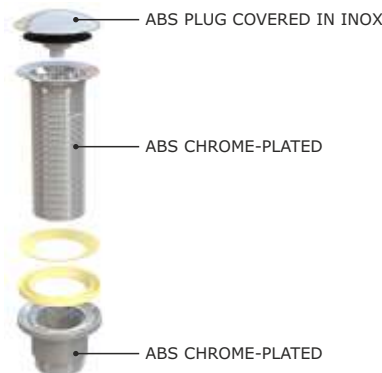

0973RV54S7