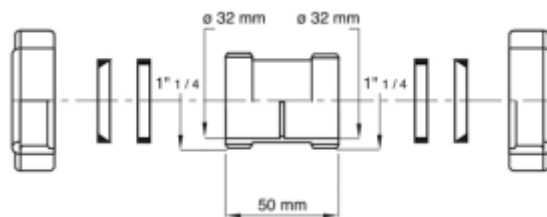

9010AF54B0