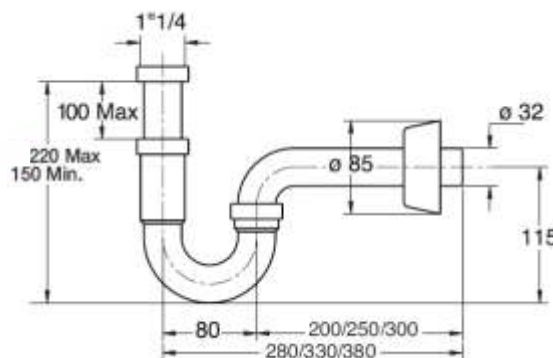

New PRODUCT