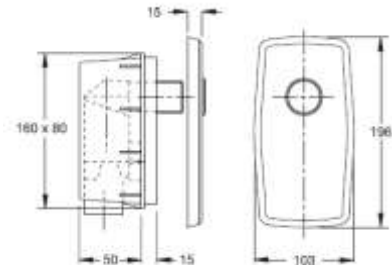

Compact" wall-trap to weld or to insert by washer

Material: PEHD / ABS

Colour: black / chrome-plated

Code	Description	Carton	Pallet	Volume	Availability
3400CR40B9	Plate and accessories in chrome-plated ABS	25	1000	0,057	●
3400EC40B9	Plate and accessories in white plastic	25	1000	0,057	●

Compact wall box with removable trap

Material: PEHD / ABS

Colour: black / chrome-plated

Code	Description	Carton	Pallet	Volume	Availability
3435CR40B9	Plate and accessories in chrome-plated ABS	25	625	0,106	●
3435EC40B9	Plate and accessories in white plastic	25	625	0,106	●

Compact" wall box with removable trap and coupling in PVC

Material: PEHD / ABS

Colour: black / chrome-plated

Code	Description	Carton	Pallet	Volume	Availability
3445CR40B9	Plate and accessories in chrome-plated ABS	25	625	0,106	●
3445EC40B9	Plate and accessories in white plastic	25	625	0,106	●

Wall trap in pvc for washing machine and dish washing machine, to be glued directly on to the pipe

Material: PVC / ABS

Colour: grey / chrome-plated

Code	Description	Carton	Pallet	Volume	Availability
3110CR40B2	Plate and accessories in chrome-plated ABS	25	1000	0,057	●
3110GZ40B2	Plate and accessories in white plastic	25	1000	0,057	●