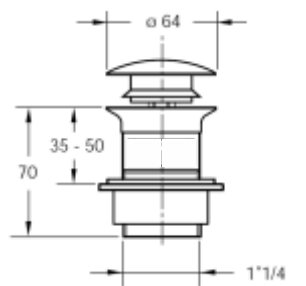

Waste in chrome-plated brass for wash basin and bidet

Material: brass

Colour: chrome-plated

Code	Description	Carton	Pallet	Volume	Availability
09430T54S7	Threaded connection 1"1/4, with overflow and cilindric lock-nut	50	1200	0,034	●
09450T54S7	Threaded connection 1"1/4, without overflow, with cilindric lock-nut	50	1200	0,034	●