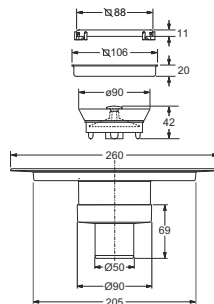

Code	Description	Carton	Pallet	Volume	Availability
6292IX10S7	With Double Face 100x100 Inox 304 grid. 50mm outlet	8	136	0,160	●