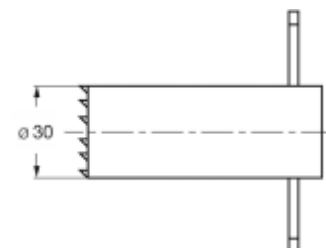

Inlet opener for floor gully

Material: Steel

Colour: zinc-plated

Code	Description	Carton	Pallet	Volume	Availability
6970AC38B.	For grey floor gully with washer hole Ø 30 mm	N.A.	N.A.	N.A.	●

"Fontana delle 99 Cannelle" (Tancredi da Pentima - 1272) - L'Aquila