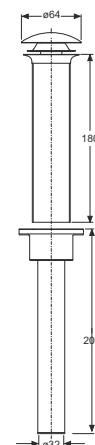

New
PRODUCT

Extra-long plastic waste for wash-basin and bidet, with replaceable closing click action device

Material: ABS + stainless steel

Colour: chrome-plated

Code	Description	Carton	Pallet	Volume	Availability
0994XL54S7	Threaded white body covered in inox, chromed plated $\phi 32 \times 200$ mm long pipe. Inox plug.	5	350	0,029	●

EXTRA LONG
180 mm