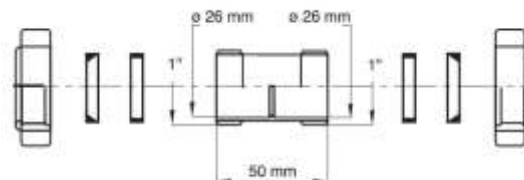

9010AF44B0