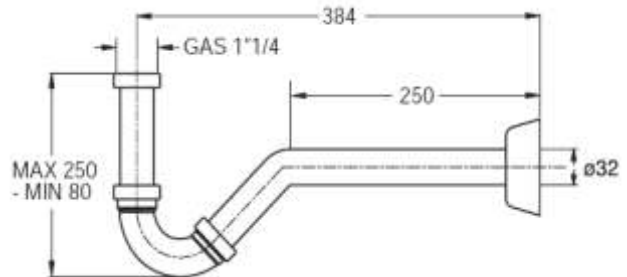

Trap "Monster Torino"

Material: polypropylene pp

Colour: white

Code	Description	Carton	Pallet	Volume	Availability
2780PP32B0	Inlet pipe $\varnothing$ 32 x 200, outlet $\varnothing$ 32 x 250 mm	25	1000	0,057	●