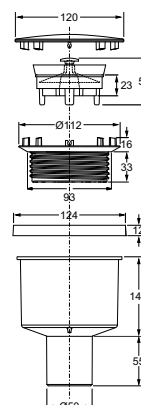

Code	Description	Carton	Pallet	Volume	Availability
5270AB12S7	Cover in chrome-plated ABS ø 120 mm, outlet ø 50 mm	25	625	0,106	●
5270IX12S7	Cover in ABS covered with stainless steel sheet ø 120 mm, outlet ø 50 mm	25	625	0,106	●