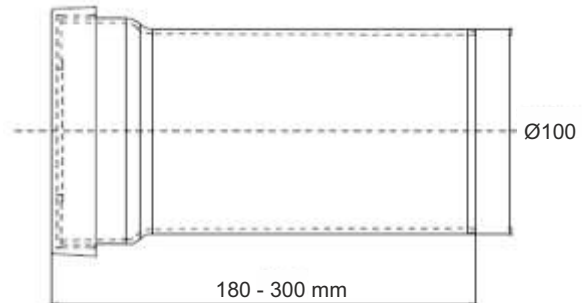

8436PP90C0

8436PP11C0

Solid WC connection. \varnothing 100 mm

Material: PVC / PP

Colour: WHITE

Code	Description	Carton	Pallet	Volume	Availability
8430PV10C0	Length: 180 mm	18	540	0,105	●
8431PV10C0	Length: 300 mm	N.A.	N.A.	N.A.	●