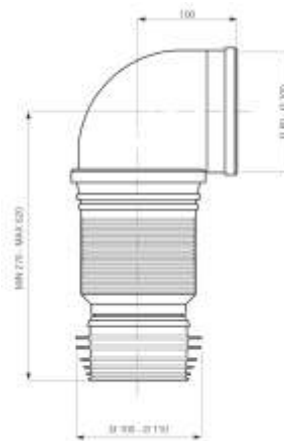

Code	Description	Carton	Pallet	Volume	Availability
8820PP10C0	Version without inspection inlet, female coupling for w.c. $\varnothing$ 80-100 mm, male coupling outlet $\varnothing$ 100-110 mm	16	320	0,131	●

Bent w.c. "Mago" flexible and extensible

Material: PP + TPE

Colour: white