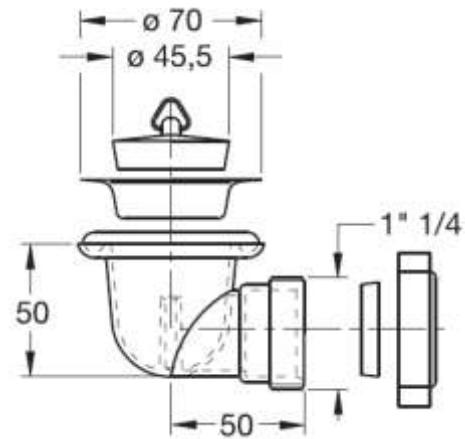

Waste with lateral drain. Outlet 1"1/4, stainless steel flange 18/10 ø 70 mm

Material: polypropylene pp

Colour: white

Code	Description	Carton	Pallet	Volume	Availability
2085AN54B0	Plug with triangular hook	50	2400	0,080	●