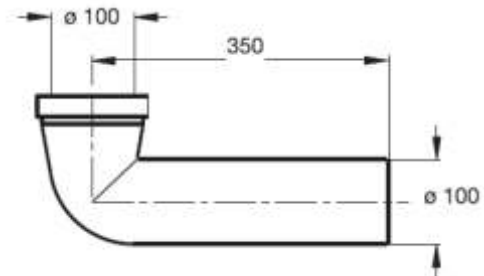

Bent W.C.

Material: PVC / PP

Colour: white

Code	Description	Carton	Pallet	Volume	Availability
8435PV10C0	Bent 90°, $\varnothing$ 100 mm	8	240	0,105	●