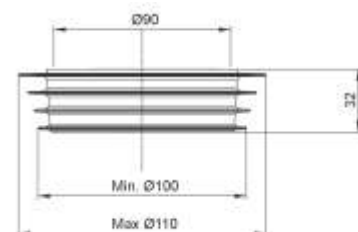

Code	Description	Carton	Pallet	Volume	Availability
8630UN90B0	W.C. da $\varnothing 100$ mm Version with inlet by elastic membrane: it can receive the direct flow of W.C. with waste of $\varnothing 100$ mm	12	300	0,106	●
GU3926	"Gomrone" Universal outlet connetion - Outlet $\varnothing 100/110\text{mm}$	10	1500	0,004	●