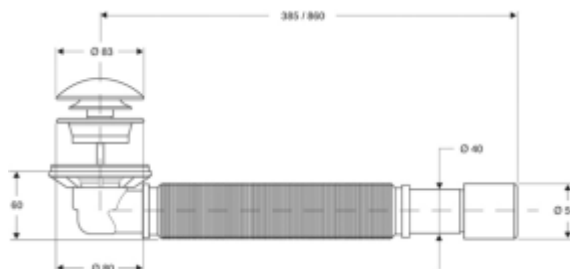

Code	Description	Carton	Pallet	Volume	Availability
5931TT80B7	Chrome-plated plug Ø 83 mm, white plastic grid Ø 80 mm	60	1200	0,131	●

Simplex waste 1"1/2 for shower plates
in sheet steel

Material: PP + stainless steel

Colour: white / chrome-plated