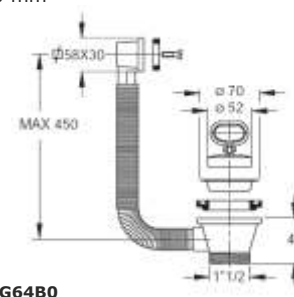

1942MG64B0

Code	Description	Carton	Pallet	Volume	Availability
1942CN64B0	Plug with chain 20 cm and stay, grid in stainless steel 18/8 Ø 70 mm	50	1500	0,08	●

1942MG64B0	Plug with handle, grid in stainless steel 18/8 Ø 70 mm	50	1500	0,08	●

Big waste with rectangular overflow for stainless steel sinks, thread 1"1/2

Material: POLYPROPYLENE PP

Colour: white