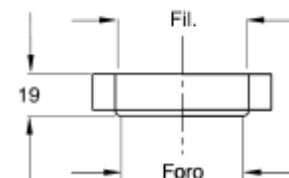

A=MIS	B=MIS	C=MM	CODE
1"	1" 1/4	28	1875NN44B0
1" 1/4	1" 1/2	30	1875NN64B0
1" 1/2	2"	26	1875NN84B0

Threaded nut

Material: polypropylene PP
Colour: white

1860PP--B0

1861PP--B0

Code	Description	Carton	Pallet	Volume	Availability
1860PP44B0	Nut 1", hole ø 26 mm	25	3750	0,004	●
1860PP54B0	Nut 1"1/4, hole ø 32 mm	25	3750	0,004	●
1860PP64B0	Nut 1"1/2, hole ø 40 mm	25	3750	0,004	●
1861PP44B0	Plug 1"	25	3750	0,004	●
1861PP54B0	Plug 1"1/4	25	3750	0,004	●
1861PP64B0	Plug 1"1/2	25	3750	0,004	●