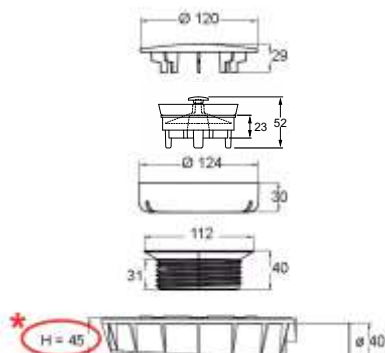

Code	Description	Carton	Pallet	Volume	Availability
5230CR40S7	Cover in c.p. ABS \varnothing 120 mm, outlet \varnothing 40 mm. H 45mm*	20	340	0,160	●
5230CR50S7	Cover in c.p. ABS \varnothing 120 mm, outlet \varnothing 50 mm male. H 57mm*	20	340	0,160	●
5230IX40S7	Cover in ABS covered with stainless steel sheet \varnothing 120 mm, outlet \varnothing 40 mm. H 45mm*	20	340	0,160	●
5230IX50S7	Cover in ABS covered with stainless steel sheet \varnothing 120 mm, outlet \varnothing 50 mm male. H 57mm*	20	340	0,160	●