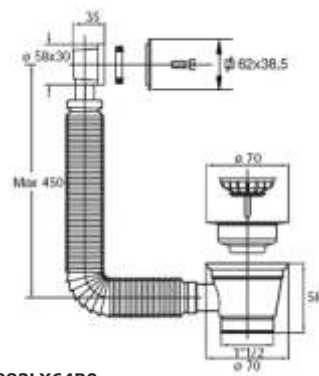

1983LX64B0