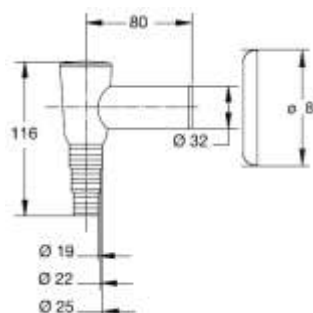

3

3

WASHING-MACHINE

"Styling" external valve siphon for washing-machine

Material: ABS

Colour: chrome-plated

Code	Description	Carton	Pallet	Volume	Availability
3530CR32K7	Coupling to the technical bend Ø 32 mm, with non return valve, with rosette	50	3500	0,029	●