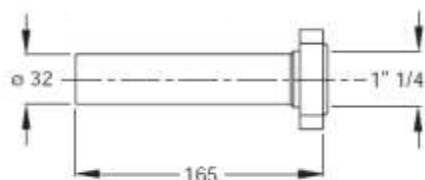

Universal extension pipe with nut and washer

Material: polypropylene PP

Colour: white

Code	Description	Carton	Pallet	Volume	Availability
1820NN54B0	1"1/4 x Ø 32 x 165 mm	50	3500	0,029	●
1820NN64B0	1"1/2 x Ø 40 x 230 mm	50	2400	0,048	●

1820NN54B0