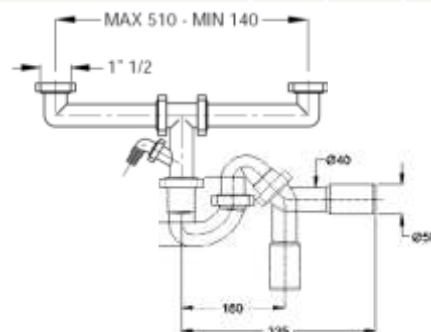

Code	Description	Carton	Pallet	Volume	Availability
1660KN50BO	With universal adjustable outlet pipe 1"1/2 - Ø 40-50 mm. with washing machine connection	25	425	0,160	●