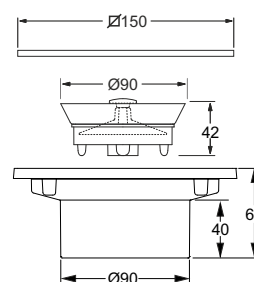

Non-return valve kit

Material: inox + PP + silicone

Colour: Metal

Code	Description	Carton	Pallet	Volume	Availability
6925IX15S7	Stainless steel grid 150x150mm, sleeve Ø 90 mm, silicone non return valve	8	136	0,160	●