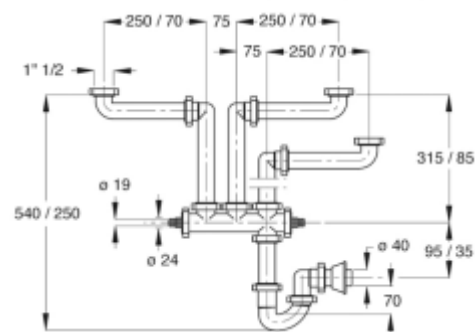

Code	Description	Carton	Pallet	Volume	Availability
1530CP40B0	Plastic outlet pipe $\varnothing 40 \times 100 \text{mm}$, with 2 washing-machine connections, with possibility to obstruct them	15	255	0,160	●