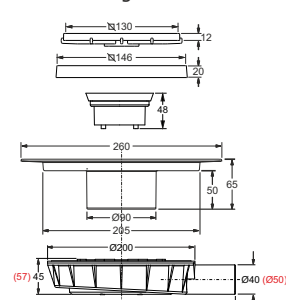

"VASSOIO" ultra low floor drain with tileable grid. Tileable and unreversible standard grid with special flange for under-the-tile waterproofing, wet odour trap version

Material: stainless steel + ABS
Colour: Metal / black

Code	Description	Carton	Pallet	Volume	Availability
69240AB15S2	Outlet $\varnothing$ 40 mm, H 45 mm, 15 x 15 cm grid	8	136	0,160	●
69250AB15S2	Outlet $\varnothing$ 50 mm, H 57 mm, 15 x 15 cm grid	8	136	0,160	●