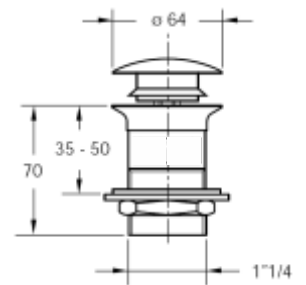

Waste in chrome-plated brass for wash basin and bidet

Material: brass

Colour: chrome-plated

Code	Description	Carton	Pallet	Volume	Availability
09410T54S7	Threaded connection 1"1/4, with overflow and lock-nut	50	1200	0,034	●
09420T54S7	Threaded connection 1"1/4, without overflow and lock-nut	50	1200	0,034	●