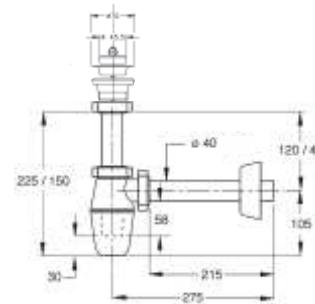

"German" bottle-trap 1"1/2 for single bowl sink"

Material: POLYPROPYLENE PP

Colour: WHITE

Code	Description	Carton	Pallet	Volume	Availability
1270CP40B0	Plastic outlet pipe Ø40 x 230 mm	50	1000	0,131	●

"German" bottle-trap 1"1/2 for single bowl sink" with loose waste for kitchen sinks

Material: POLYPROPYLENE PP

Colour: white

Code	Description	Carton	Pallet	Volume	Availability
1279CP40B0	With plastic outlet pipe Ø 40x230 mm. Waste with stainless steel grid Ø 70/45,5mm with plug with ring	45	900	0,131	●

"German" bottle-trap 1"1/2 for double bowl sink"

Material: POLYPROPYLENE PP

Colour: white

Code	Description	Carton	Pallet	Volume	Availability
1280CP40B0	With plastic outlet pipe Ø40x230mm.	25	425	0,131	●

"German" bottle-trap 1"1/2 for double bowl sink" with loose waste for kitchen sinks

Material: POLYPROPYLENE PP

Colour: white

Code	Description	Carton	Pallet	Volume	Availability
1289AL40B0	With plastic outlet pipe Ø 40x230 mm. Waste with stainless steel grid Ø 70/45,5mm with plug with ring. Plus washing machine	21	420	0,131	●