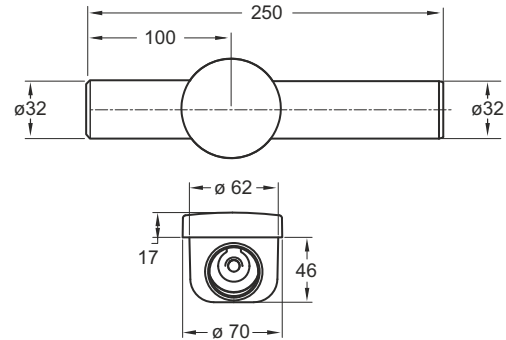

Horizontal non return valve

Material: ABS

Colour: chrome plated

New PRODUCT

Code	Description	Carton	Pallet	Volume	Availability
0750AR54B7	Horizontal non return valve male connection $\varnothing 32$ mm male outlet $\varnothing 32$ mm chrome-plated finishing	20	1400	0,029	●

Horizontal non return valve

Material: ABS

Colour: white