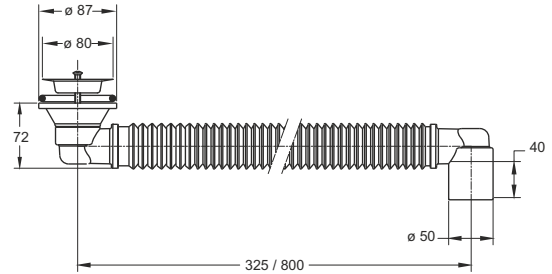

IMALAIA™ shower waste with stainless steel grid and M6 screw in the middle. Vertical outlet to the floor \varnothing 50 mm

Material: PP + stainless steel
Colour: white

Code	Description	Carton	Pallet	Volume	Availability
5940GR80BO	Stainless steel deep grid only without any plug	65	1300	0,131	●