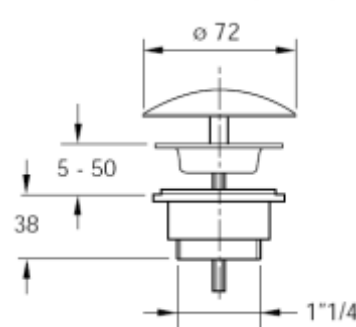

Waste in chrome-plated brass, with free-flow plug for wash-basin and bidet

Material: brass

Colour: chrome-plated

Code	Description	Carton	Pallet	Volume	Availability
09510T54S7	Threaded connection 1"1/4, with central stainless steel screw cilindric lock-nut	50	1200	0,034	●