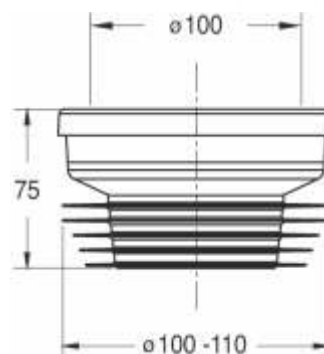

W.C. coupling "BI-POWER", rigid structure with overmoulded elastic seal membranes

Material: PP + TPE (elastomer)

Colour: white

Code	Description	Carton	Pallet	Volume	Availability
8424LX10B0	Straight version (concentric)	25	1000	0,057	●