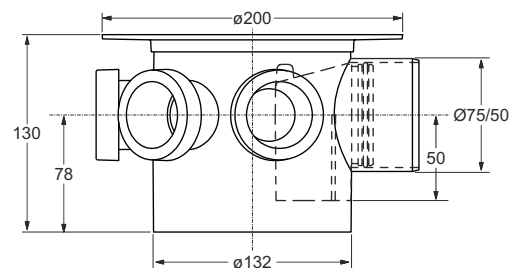

6551AB50C2

6551AB75C2

Non-return valve kit

Material: inox + PP + silicone

Colour: Metal

Code	Description	Carton	Pallet	Volume	Availability
6924IX10S7	Stainless steel grid 100x100mm, sleeve Ø 90 mm, silicone non return valve	20	340	0,160	●