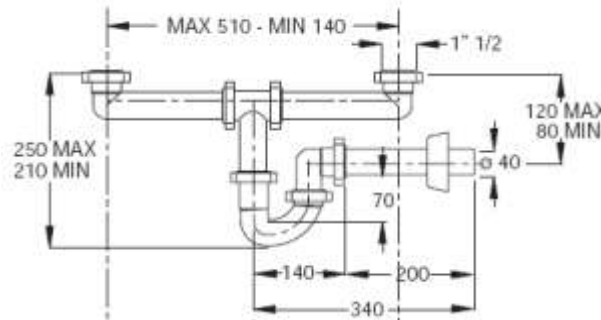

Code	Description	Carton	Pallet	Volume	Availability
1620CP40BO	Plastic outlet pipe Ø40x230mm	25	500	0,131	●