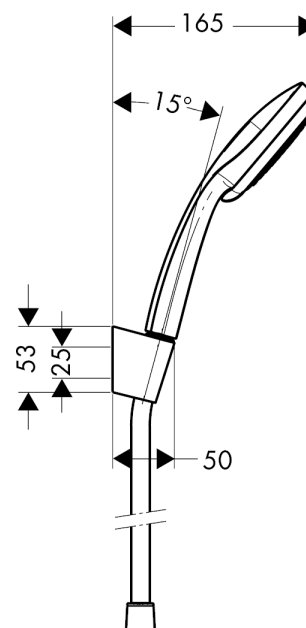

Croma 100

Shower holder set Vario with shower hose 160 cm

Surfaces: **chrome** Article Number: **27594000**

Description

product features

- spray type: Massage spray, Rain, Normal spray, Shampoo spray
- spray type adjustment by turning spray disc
- shower head size: 100 mm
- pivot connectors prevent hose from tangling
- maximum flow rate at 0.3 MPa: 19 l/min
- chrome-plated wall supports of plastic

Technology

Product image

Scale drawing

Flowchart

The consumption was measured in combination with the appropriate fittings (thermostat/mixer/in-wall valve) to reflect actual application in practice.