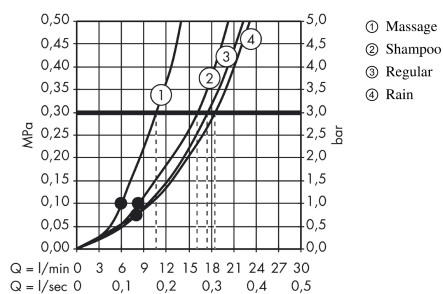

Croma 100

Shower holder set Vario with shower hose 160 cm

Surfaces: **chrome** Article Number: **27594000**

Description

product features

- spray type: Massage spray, Rain, Normal spray, Shampoo spray
- spray type adjustment by turning spray disc
- shower head size: 100 mm
- pivot connectors prevent hose from tangling
- maximum flow rate at 0.3 MPa: 19 l/min
- chrome-plated wall supports of plastic

Technology

Product image

Scale drawing

Flowchart

The consumption was measured in combination with the appropriate fittings (thermostat/mixer/in-wall valve) to reflect actual application in practice.