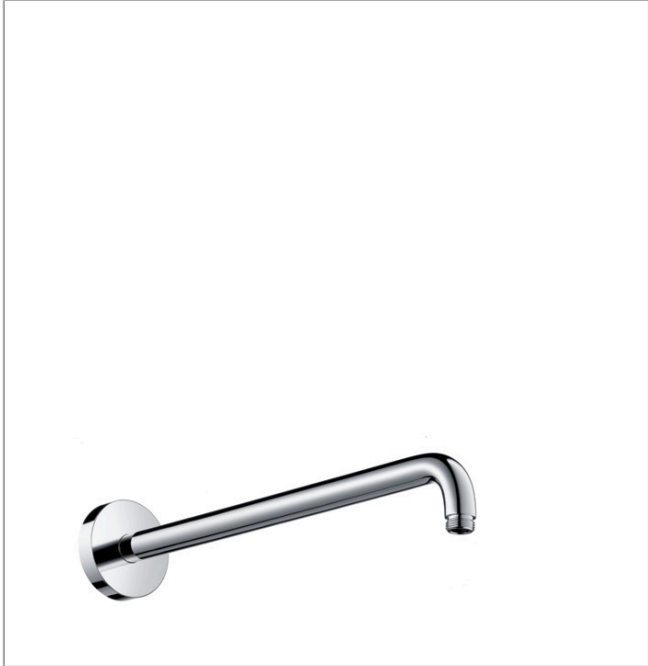

shower arm 389 mm

Surfaces: **chrome** Article Number: **27413000**

Description

product features

- escutcheon, wall connector plate
- version: 90° angle

Product image