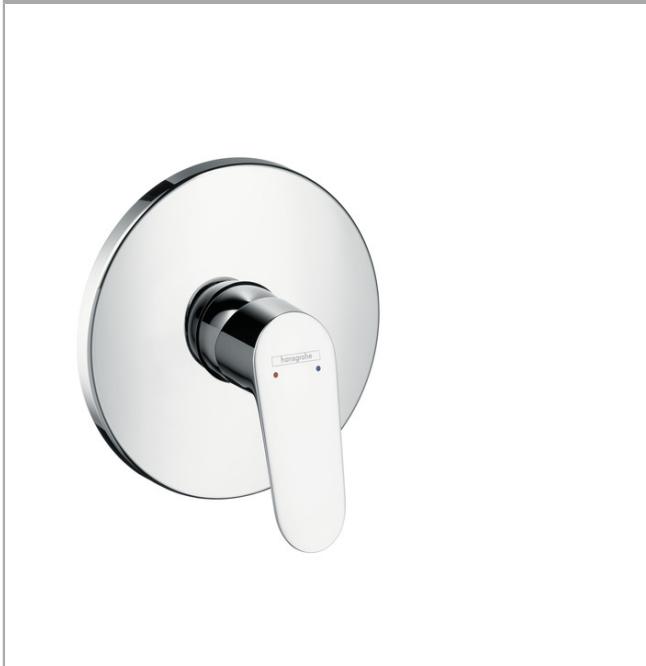

Focus

single lever shower mixer for concealed installation

Surfaces: **chrome** Article Number: **31965000**

Description

product features

- connection type: basic set
- operating pressure: min. 0.1 MPa/max. 1.0 MPa
- scope of supply: escutcheon, handle, sleeve, mixing unit

Product image

Scale drawing