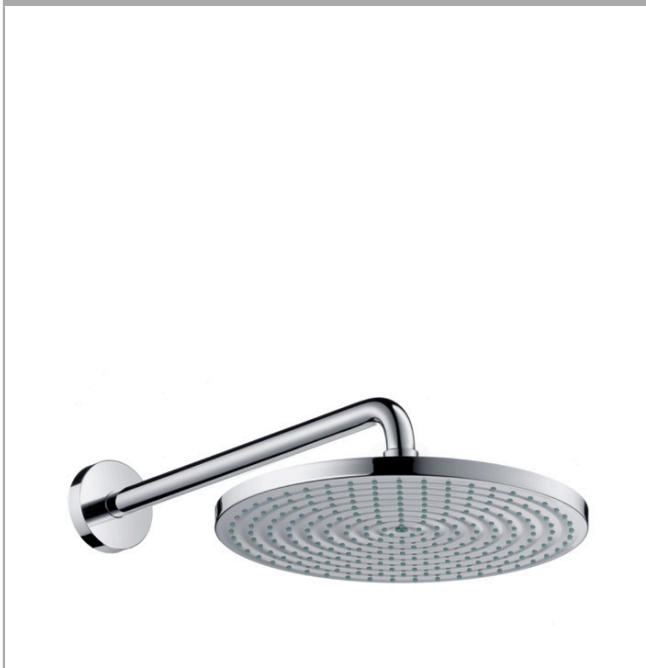

Raindance S

overhead shower 300 1jet with shower arm

Surfaces: **chrome** Article Number: **27493000**

Description

product features

- shower head size: 300 mm
- shower arm length: 390 mm
- spray type: RainAir (rain spray enriched with air)
- flow rate RainAir spray (at 0.3 MPa): 18 l/min
- fully chrome-plated spray disc
- material spray disc: metal
- installation: wall

Technology

Product image

Scale drawing