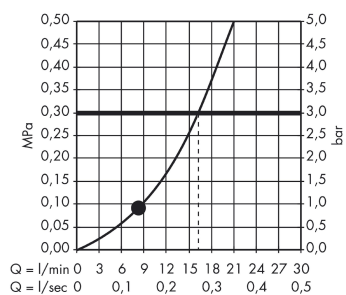

Tehnologija

Slika proizvoda

Mjerna skica

Dijagram protoka

The consumption was measured in combination with the appropriate fittings (thermostat/mixer/in-wall valve) to reflect actual application in practice.