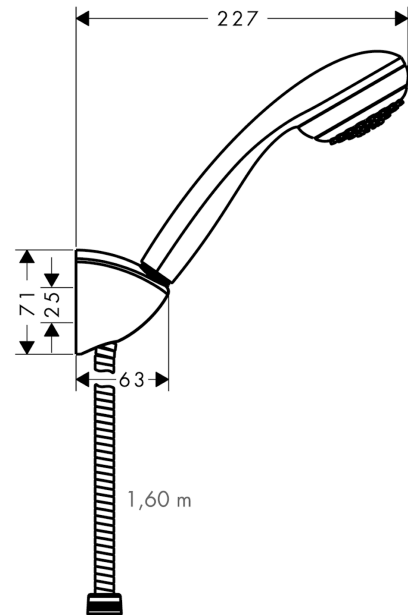

Crometta 85

Shower holder set Mono with shower hose 160 cm

Surfaces: **chrome** Article Number: **27577000**

Description

product features

- spray type: Normal spray
- maximum flow rate at 0.3 MPa: 16 l/min

Technology

Product image

Scale drawing

Flowchart

The consumption was measured in combination with the appropriate fittings (thermostat/mixer/in-wall valve) to reflect actual application in practice.