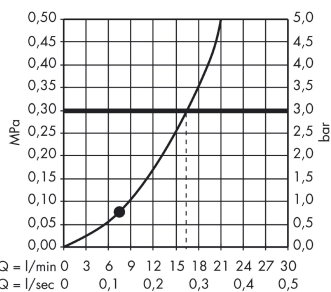

Crometta 85

Shower holder set Mono with shower hose 160 cm

Surfaces: **chrome** Article Number: **27577000**

Description

product features

- spray type: Normal spray
- maximum flow rate at 0.3 MPa: 16 l/min

Technology

Product image

Scale drawing

Flowchart

The consumption was measured in combination with the appropriate fittings (thermostat/mixer/in-wall valve) to reflect actual application in practice.