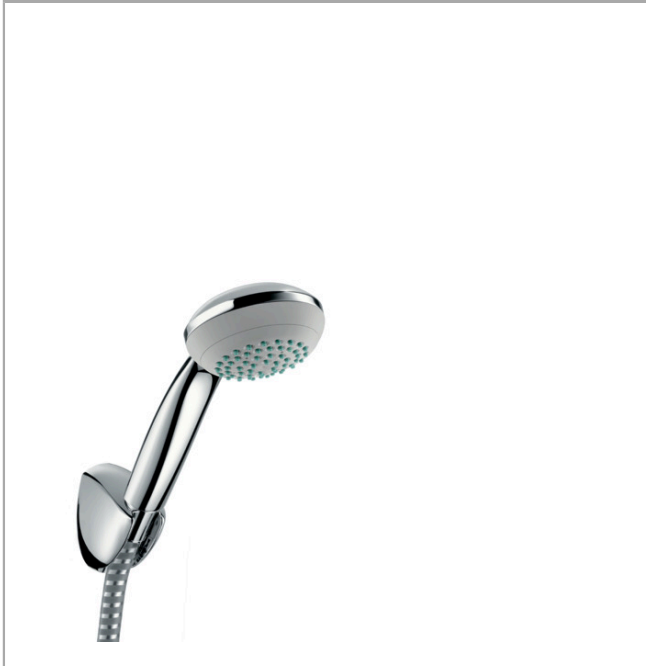

Crometta 85

Shower holder set Mono with shower hose 160 cm

Surfaces: **chrome** Article Number: **27577000**

Description

product features

- spray type: Normal spray
- maximum flow rate at 0.3 MPa: 16 l/min

Technology

Product image

Scale drawing

Flowchart

The consumption was measured in combination with the appropriate fittings (thermostat/mixer/in-wall valve) to reflect actual application in practice.