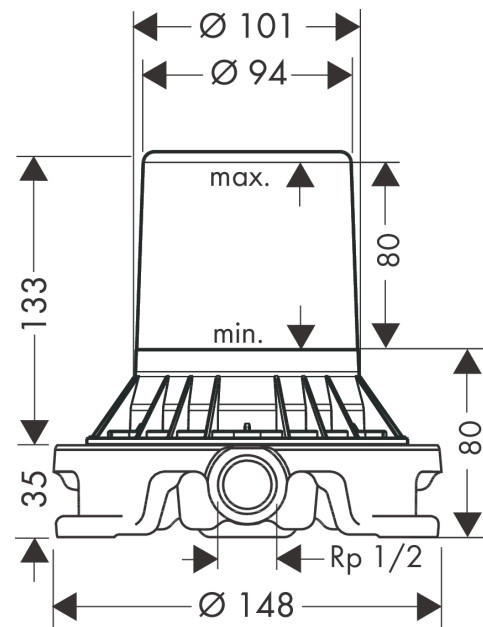

Basic set for mixers floor-standing

Surfaces: n.a. Article Number: **10452180**

Description

product features

- for mounting on unfinished floor
- suitable for single lever bath mixer, single lever basin mixer and bath spout floor-standing
- connection dimension: DN15

Product image

Scale drawing

Basic set for mixers floor-standing
Surfaces: n.a. Article Number: 10452180

Exploded Drawing

Year of production: >01/07

Basic set for mixers floor-standing

Surfaces: n.a. Article Number: **10452180**

Spare part list

Year of production: >01/07

Pos.	Description	Article Number	Price	PU
1	mounting kit	96260000	-	1
2	sealing foil	96441000	-	1
3	sealing set	96459000	-	1
4	hexagon socket screw M10x35	97670000	-	1
5	O-ring 15x2,5	98131000	-	1
6	hexagon socket screw M6x16	92857000	-	1
7	O-ring 99x3,5	92154000	-	1