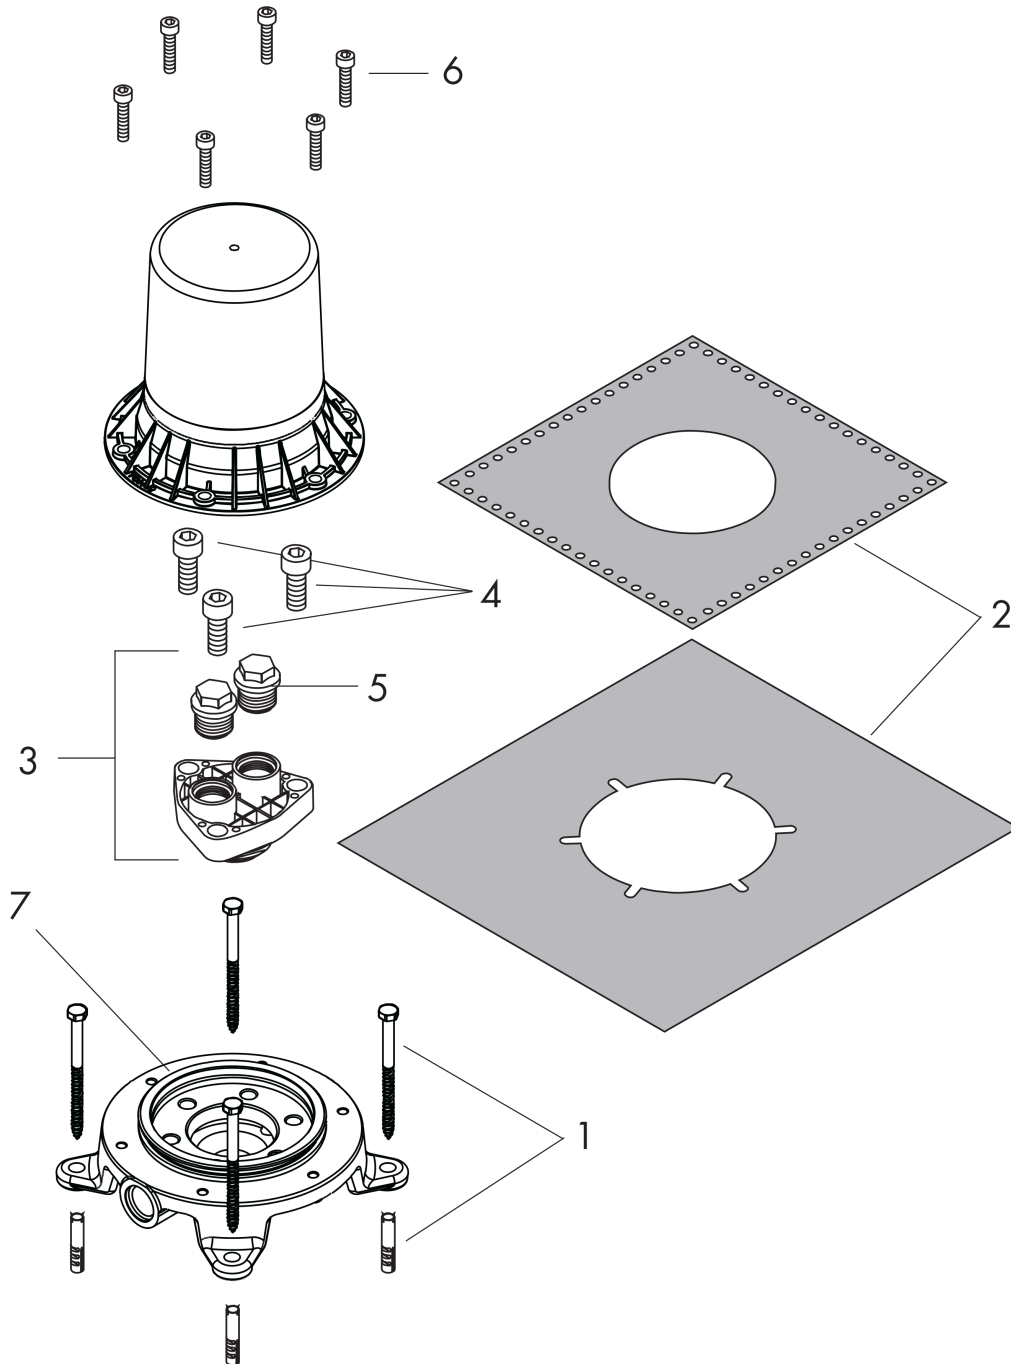

Basic set for mixers floor-standing

Surfaces: n.a. Article Number: **10452180**

Description

product features

- for mounting on unfinished floor
- suitable for single lever bath mixer, single lever basin mixer and bath spout floor-standing
- connection dimension: DN15

Product image

Scale drawing

Basic set for mixers floor-standing
Surfaces: n.a. Article Number: 10452180

Exploded Drawing

Year of production: >01/07

Basic set for mixers floor-standing

Surfaces: n.a. Article Number: **10452180**

Spare part list

Year of production: >01/07

Pos.	Description	Article Number	Price	PU
1	mounting kit	96260000	-	1
2	sealing foil	96441000	-	1
3	sealing set	96459000	-	1
4	hexagon socket screw M10x35	97670000	-	1
5	O-ring 15x2,5	98131000	-	1
6	hexagon socket screw M6x16	92857000	-	1
7	O-ring 99x3,5	92154000	-	1