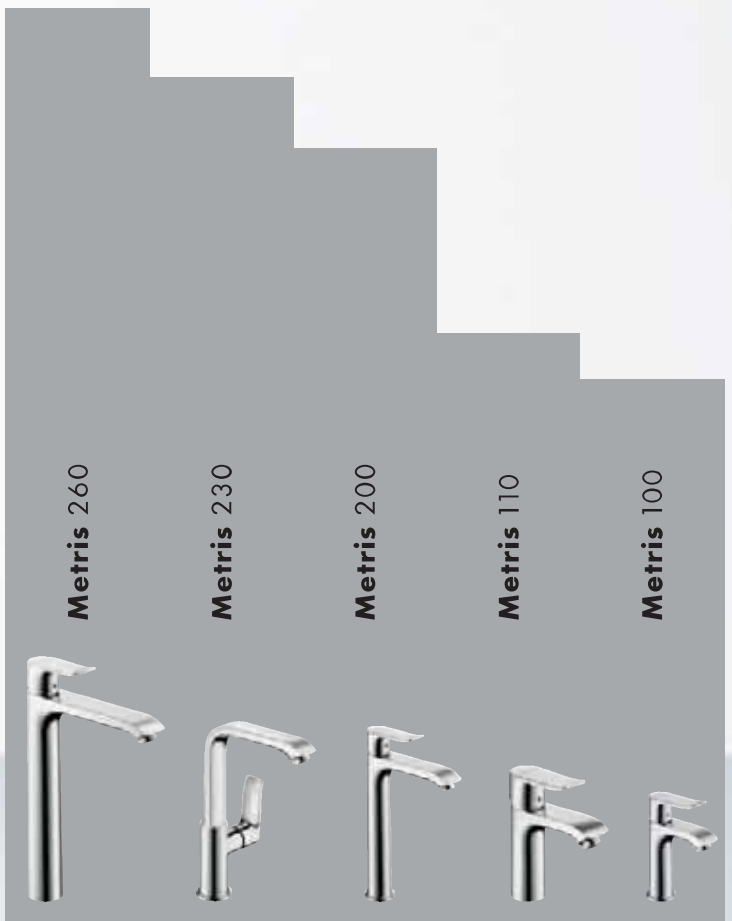

Metris 230

Metris 200

Metris 110

Metris 100