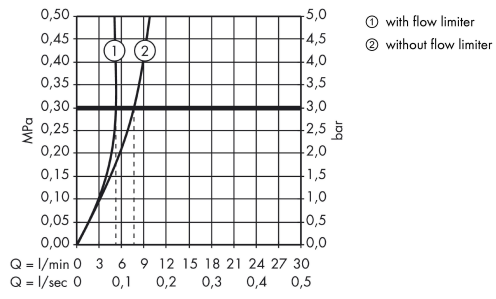

Focus

Electronic basin mixer 130 with temperature control mains connection 230 V

Surfaces: **Chrome** Article Number: **31173000**

Description

product features

- ComfortZone 130
- projection 127 mm
- spray type: normal spray
- maximum flow rate at 3 bar: 5 l/min
- temperature limitation adjustable
- temperature adjustable via mixer lever on the side
- non-return valve
- suitable for continuous flow water heaters
- infrared sensor technology
- automatic environmental adjustment of infrared sensor
- adjustable optical range of infrared sensor (2 settings)
- 230 V / 50 Hz mains connection
- flushing time: 10 s
- hygiene rinse activatable (automatic water flow)
- frequency of hygiene rinse: 24 h
- flushing time hygiene rinse: 10 s
- permanent rinse activatable (single water flow for 180 seconds, suitable for thermal disinfection)
- cleaning mode: manual water stop for washbasin cleaning
- connection dimension: DN15
- TÜV certified
- dirt filters in the connection hoses

Technology

Product image

Scale drawing

Focus

Electronic basin mixer 130 with temperature control mains connection 230 V

Surfaces: **Chrome** Article Number: **31173000**

Flowchart

Focus