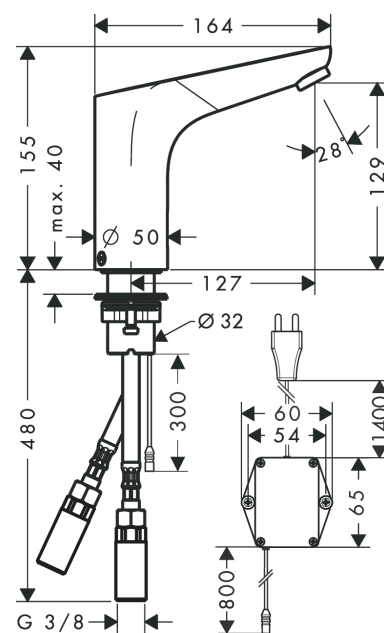

Technology

Product image

Scale drawing

Focus

Electronic basin mixer 130 with temperature control mains connection 230 V

Surfaces: **Chrome** Article Number: **31173000**

Flowchart

Focus

Electronic basin mixer 130 with temperature control mains connection 230 V

Surfaces: **Chrome** Article Number: **31173000**

Exploded Drawing

Year of production: >07/20

Focus

Electronic basin mixer 130 with temperature control mains connection 230 V

Surfaces: **Chrome** Article Number: **31173000**

Spare part list

Year of production: >07/20

Pos.	Description	Article Number	Price	PU
1	mixer-hood	92309000	-	1
2	aerator M24x1 (5 l/min)	98802000	-	1
3	service tool	98808000	-	1
4	non return valve DW 10	96456000	-	1
5	O-ring 18x1,5	98231000	-	1
6	O-ring 7x1,5	98422000	-	1
7	O-ring 17x2	98199000	-	1
8	solenoid valve	95654000	-	1
9	O-ring 41x2	98212000	-	1
10	sliding gear lever	92379000	-	1
11	cover cap	95433000	-	1
12	hexagon socket screw M4x10	97661000	-	1
13	O-ring 12x2	98214000	-	1
14	mixing shaft	92377000	-	1
15	O-ring 6x2	98458000	-	1
16	O-ring 5x2	98215000	-	1
17	screw	93272000	-	1
18	electronics	92346000	-	1
19	transformer	98800000	-	1
20	flat seal	98749000	-	1
21	fixing set (Ø 32)	13961000	-	1
22	lever collar	97548000	-	1
23	connection hose 450 mm	92345000	-	1
24	back flow preventor cartridge with microfilter	92297000	-	1
25	sealing set	95581000	-	1
a	fixation extension 35 mm	13898000	-	1