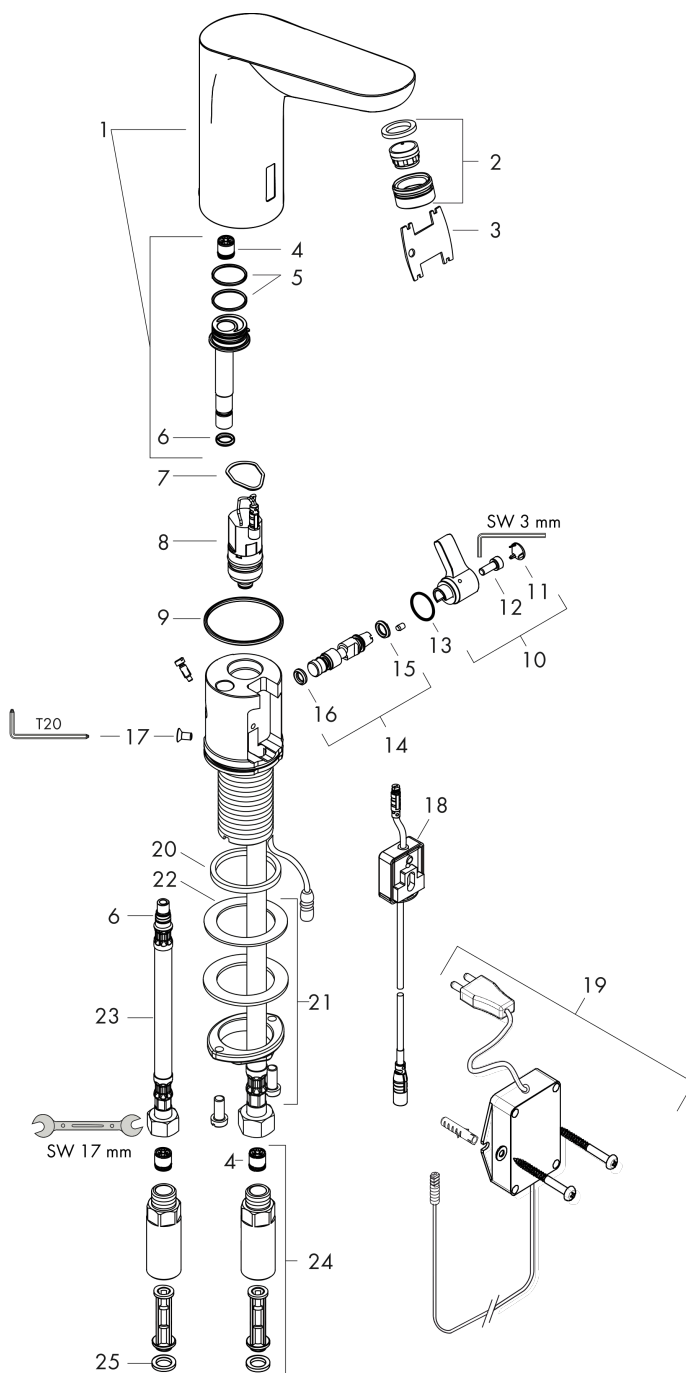

Technology

Product image

Scale drawing

Focus

Electronic basin mixer 130 with temperature control mains connection 230 V

Surfaces: **Chrome** Article Number: **31173000**

Flowchart

Focus

Electronic basin mixer 130 with temperature control mains connection 230 V

Surfaces: **Chrome** Article Number: **31173000**

Exploded Drawing

Year of production: >07/20

Focus

Electronic basin mixer 130 with temperature control mains connection 230 V

Surfaces: **Chrome** Article Number: **31173000**

Spare part list

Year of production: >07/20

Pos.	Description	Article Number	Price	PU
1	mixer-hood	92309000	-	1
2	aerator M24x1 (5 l/min)	98802000	-	1
3	service tool	98808000	-	1
4	non return valve DW 10	96456000	-	1
5	O-ring 18x1,5	98231000	-	1
6	O-ring 7x1,5	98422000	-	1
7	O-ring 17x2	98199000	-	1
8	solenoid valve	95654000	-	1
9	O-ring 41x2	98212000	-	1
10	sliding gear lever	92379000	-	1
11	cover cap	95433000	-	1
12	hexagon socket screw M4x10	97661000	-	1
13	O-ring 12x2	98214000	-	1
14	mixing shaft	92377000	-	1
15	O-ring 6x2	98458000	-	1
16	O-ring 5x2	98215000	-	1
17	screw	93272000	-	1
18	electronics	92346000	-	1
19	transformer	98800000	-	1
20	flat seal	98749000	-	1
21	fixing set (Ø 32)	13961000	-	1
22	lever collar	97548000	-	1
23	connection hose 450 mm	92345000	-	1
24	back flow preventor cartridge with microfilter	92297000	-	1
25	sealing set	95581000	-	1
a	fixation extension 35 mm	13898000	-	1