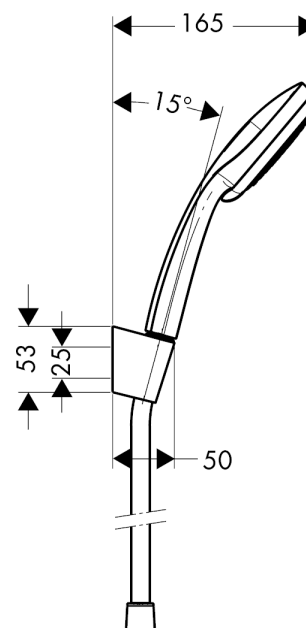

Croma 100

Shower holder set Vario with shower hose 125 cm

Surfaces: **chrome** Article Number: **27592000**

Description

product features

- spray type: Rain, Normal spray, Shampoo spray, Massage spray
- spray type adjustment by turning spray disc
- shower head size: 100 mm
- pivot connectors prevent hose from tangling
- maximum flow rate at 0.3 MPa: 18 l/min
- chrome-plated wall supports of plastic

Technology

Product image

Scale drawing

Flowchart

The consumption was measured in combination with the appropriate fittings (thermostat/mixer/in-wall valve) to reflect actual application in practice.