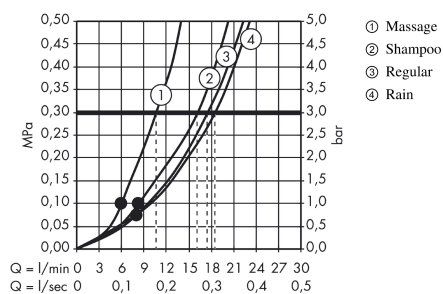

Croma 100

Shower holder set Vario with shower hose 125 cm

Surfaces: **chrome** Article Number: **27592000**

Description

product features

- spray type: Rain, Normal spray, Shampoo spray, Massage spray
- spray type adjustment by turning spray disc
- shower head size: 100 mm
- pivot connectors prevent hose from tangling
- maximum flow rate at 0.3 MPa: 18 l/min
- chrome-plated wall supports of plastic

Technology

Product image

Scale drawing

Flowchart

The consumption was measured in combination with the appropriate fittings (thermostat/mixer/in-wall valve) to reflect actual application in practice.