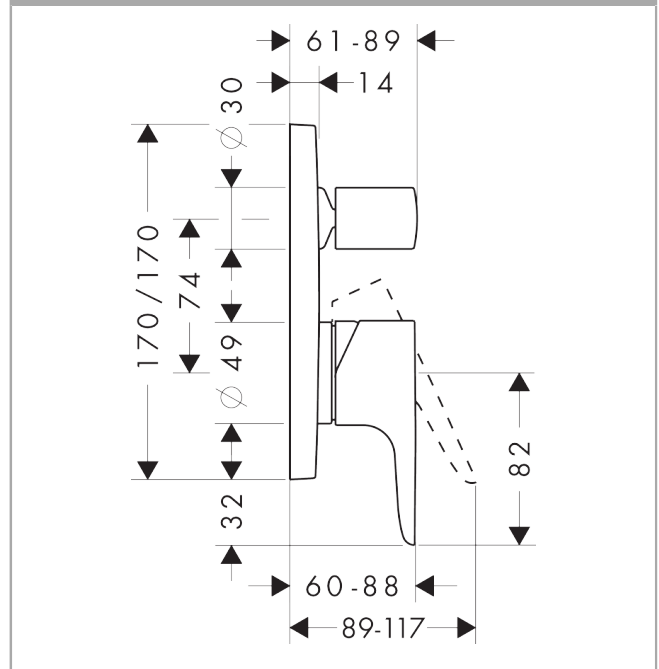

### Description

#### product features

- connection type: basic set
- flow rate at 3 bar: 24 l/min
- ceramic cartridge
- min. operating pressure: 1 bar
- max. operating pressure: 10 bar
- temperature limitation adjustable
- with automatic resetting
- with silencer
- suitable for continuous flow water heaters

### Scale drawing