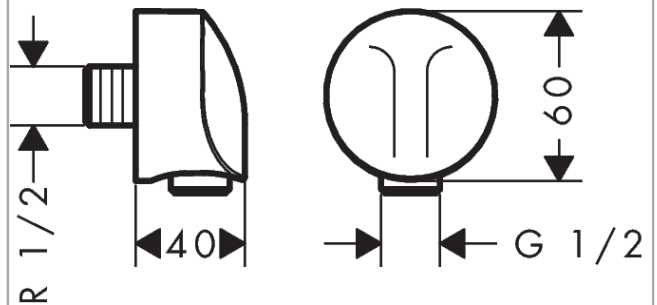

FixFit

Wall outlet E with non-return valve

Surfaces: **chrome** Article Number: **27458000**

Description

product features

- metal connection angle

Product image

Scale drawing

FixFit

Wall outlet E with non-return valve

Surfaces: **chrome** Article Number: **27458000**

Installation examples