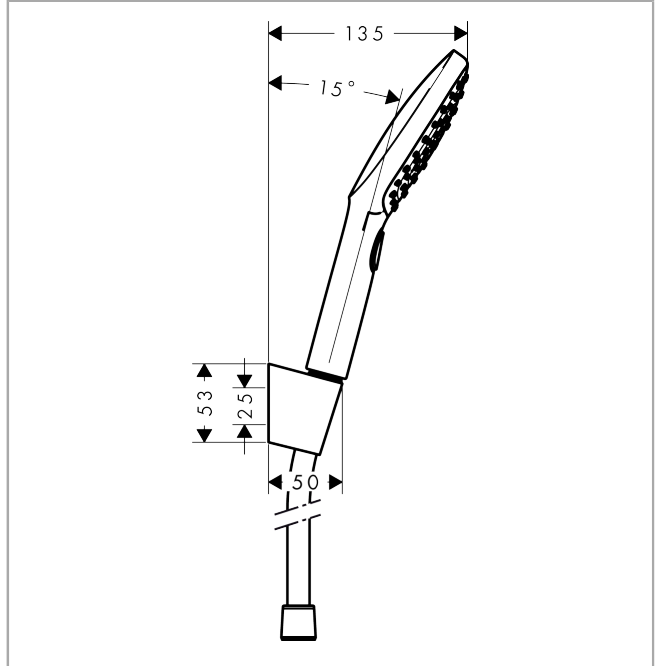

Raindance Select E

Shower holder set 120 3jet with shower hose 160 cm

Surfaces: **white/chrome** Article Number: **26720400**

Description

product features

- spray type: RainAir, Rain, WhirlAir
- convenient diversion via Select button
- pivot connectors prevent hose from tangling
- maximum flow rate at 0.3 MPa: 15 l/min
- chrome-plated wall supports of plastic

Technology

Product image

Scale drawing

Flowchart

The consumption was measured in combination with the appropriate fittings (thermostat/mixer/in-wall valve) to reflect actual application in practice.