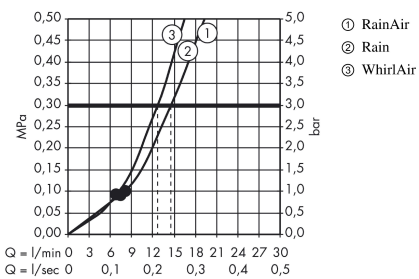

Raindance Select E

Shower holder set 120 3jet with shower hose 160 cm

Surfaces: **white/chrome** Article Number: **26720400**

Description

product features

- spray type: RainAir, Rain, WhirlAir
- convenient diversion via Select button
- pivot connectors prevent hose from tangling
- maximum flow rate at 0.3 MPa: 15 l/min
- chrome-plated wall supports of plastic

Technology

Product image

Scale drawing

Flowchart

The consumption was measured in combination with the appropriate fittings (thermostat/mixer/in-wall valve) to reflect actual application in practice.