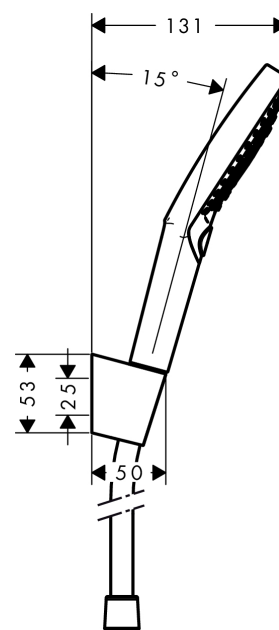

Raindance Select S

Shower holder set 120 3jet with shower hose 160 cm

Surfaces: **chrome** Article Number: **26721000**

Description

product features

- spray type: RainAir, Rain, WhirlAir
- convenient diversion via Select button
- shower head size: 125 mm
- pivot connectors prevent hose from tangling
- maximum flow rate at 0.3 MPa: 15 l/min
- chrome-plated wall supports of plastic

Technology

Product image

Scale drawing

Flowchart

The consumption was measured in combination with the appropriate fittings (thermostat/mixer/ in-wall valve) to reflect actual application in practice.