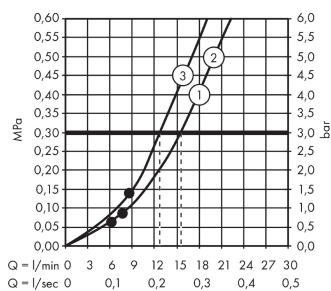

Raindance Select S

Shower holder set 120 3jet with shower hose 160 cm

Surfaces: **chrome** Article Number: **26721000**

Description

product features

- spray type: RainAir, Rain, WhirlAir
- convenient diversion via Select button
- shower head size: 125 mm
- pivot connectors prevent hose from tangling
- maximum flow rate at 0.3 MPa: 15 l/min
- chrome-plated wall supports of plastic

Technology

Product image

Scale drawing

Flowchart

The consumption was measured in combination with the appropriate fittings (thermostat/mixer/ in-wall valve) to reflect actual application in practice.