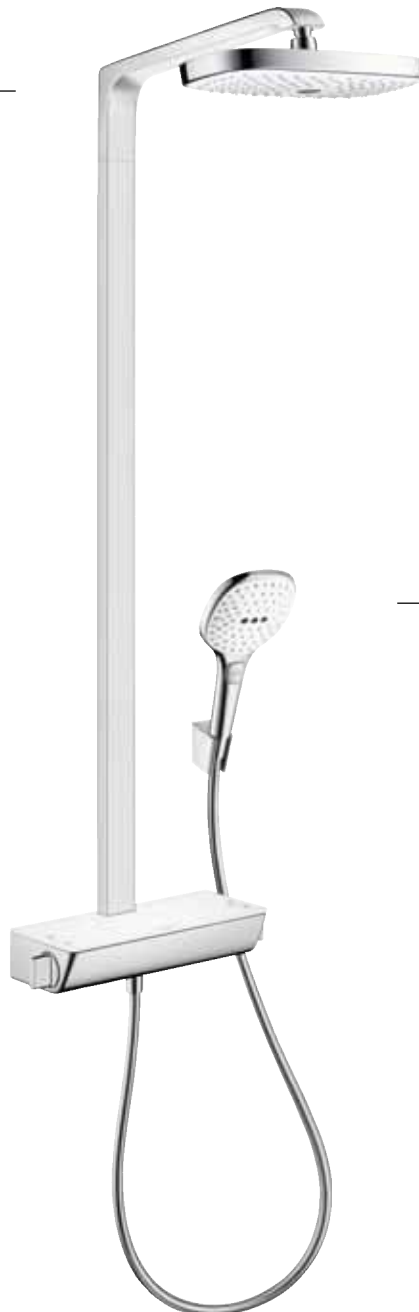

Shower or feel-good programme?

Raindance® Select E 300 Showerpipe: the combination of overhead shower, hand shower and thermostat.

From the revitalising or relaxing rain of the overhead shower and the handshower's three spray types, to the multifunctional thermostat: choose the Raindance Select Showerpipe and you will enjoy comfort and pleasure to the full, combined with the benefit

of striking design. After all, every Hansgrohe solution is equally measured by its ability to offer intelligent functions as good looks. And, even more importantly: by your personal concept of the perfect shower feeling. The Showerpipe is easy to attach to existing wall

connections, which makes it the perfect solution for uncomplicated bathroom refurbishments.

You will find explanations of the functions on the fold-out page at the end of the brochure.