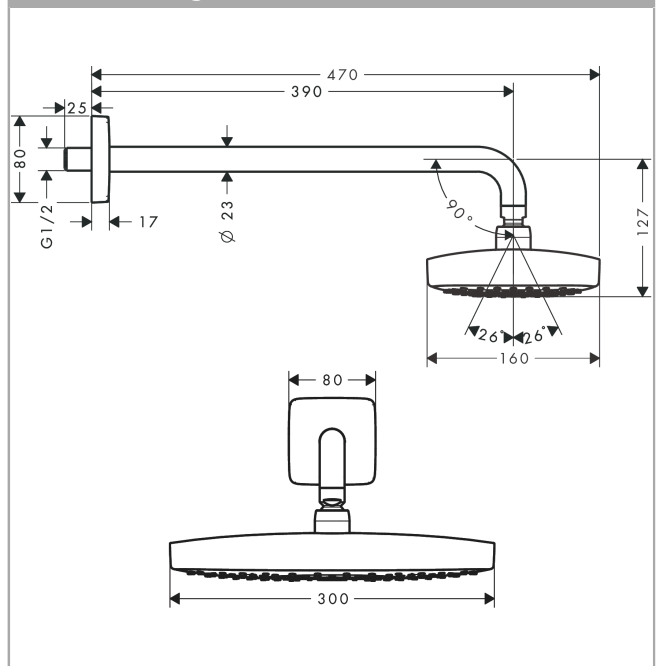

Raindance Select E

Overhead shower 300 2jet with shower arm

Surfaces: **Chrome** Article Number: **27385000**

Description

product features

- consists of: overhead shower, shower arm
- spray type: Rain, RainAir
- shower head size: 300 x 160 mm
- shower arm length: 390 mm
- ball-joint: overhead shower angle adjustable
- flow rate Rain spray (at 3 bar): 15 l/min
- flow rate RainAir spray (at 3 bar): 15 l/min
- Select button on overhead shower
- spray disc surface in two variants: chrome or white
- material spray disc: metal
- spray disc removable for cleaning
- installation: wall
- connection thread G 1/2
- connection dimension: DN15

Technology

Product image

Scale drawing

Raindance Select E
Overhead shower 300 2jet with shower arm
 Surfaces: **Chrome** Article Number: **27385000**

Flowchart

The consumption was measured in combination with the appropriate fittings (thermostat/mixer/in-wall valve) to reflect actual application in practice.