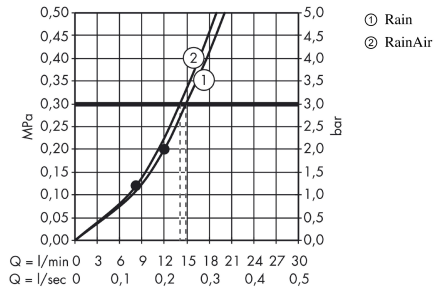

Raindance Select E

Overhead shower 300 2jet with shower arm

Surfaces: **Chrome** Article Number: **27385000**

Description

product features

- consists of: overhead shower, shower arm
- spray type: Rain, RainAir
- shower head size: 300 x 160 mm
- shower arm length: 390 mm
- ball-joint: overhead shower angle adjustable
- flow rate Rain spray (at 3 bar): 15 l/min
- flow rate RainAir spray (at 3 bar): 15 l/min
- Select button on overhead shower
- spray disc surface in two variants: chrome or white
- material spray disc: metal
- spray disc removable for cleaning
- installation: wall
- connection thread G 1/2
- connection dimension: DN15

Technology

Product image

Scale drawing

Raindance Select E
Overhead shower 300 2jet with shower arm
 Surfaces: **Chrome** Article Number: **27385000**

Flowchart

The consumption was measured in combination with the appropriate fittings (thermostat/mixer/in-wall valve) to reflect actual application in practice.