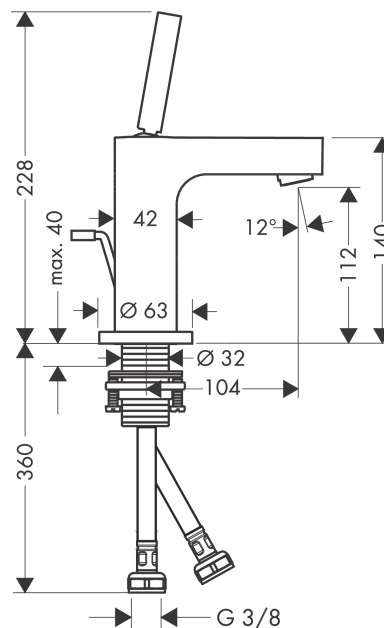

AXOR Citterio
Single lever basin mixer 110 with pin handle and pop-up waste set
 Surfaces: **Chrome** Article Number: **39010000**

Description

product features

- consists of: single lever basin mixer, waste set
- ComfortZone 110
- projection 104 mm
- normal spray
- flow rate at 3 bar: 5 l/min
- joystick ceramic cartridge
- suitable for continuous flow water heaters
- pop-up waste set G 1¼
- connection type: G ¾ connections
- connection dimension: DN15

Technology

Product image

Scale drawing

Flowchart