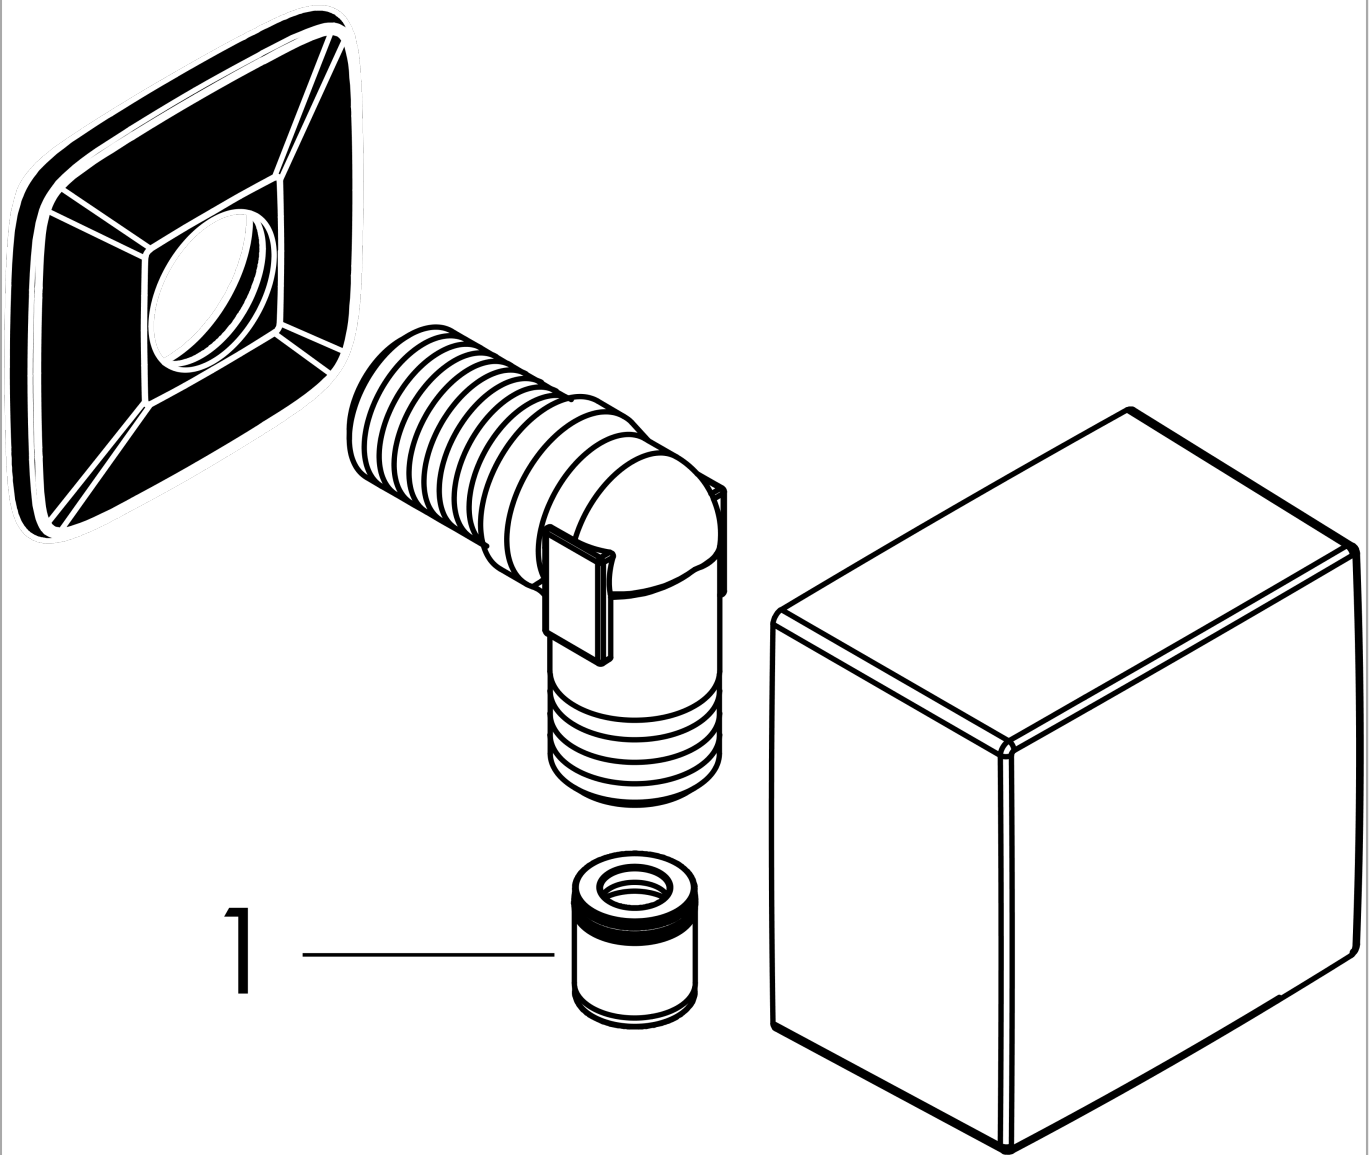

FixFit

Wall outlet Square with non-return valve

Surfaces: **Chrome** Article Number: **26455000**

Description

product features

- plastic connection angle
- non-return valve

Design awards

reddot winner 2020

reddot winner 2021

Product image

Scale drawing

FixFit
Wall outlet Square with non-return valve
Surfaces: **Chrome** Article Number: **26455000**

Exploded Drawing

Year of production: >08/14

FixFit
Wall outlet Square with non-return valve
 Surfaces: **Chrome** Article Number: **26455000**