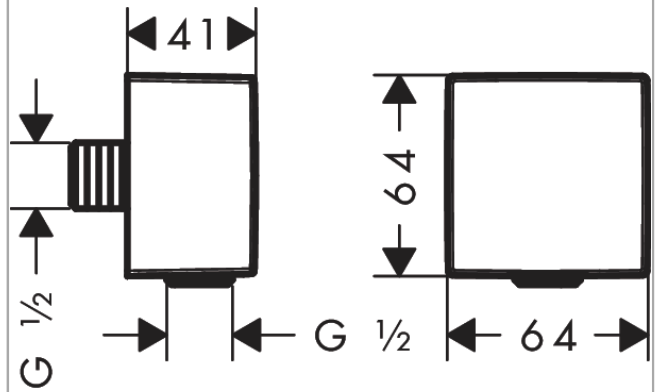

FixFit

Wall outlet Square with non-return valve

Surfaces: **Chrome** Article Number: **26455000**

Description

product features

- plastic connection angle
- non-return valve

Design awards

reddot winner 2020

reddot winner 2021

Product image

Scale drawing

FixFit
Wall outlet Square with non-return valve
Surfaces: **Chrome** Article Number: **26455000**

Exploded Drawing

Year of production: >08/14

FixFit
Wall outlet Square with non-return valve
 Surfaces: **Chrome** Article Number: **26455000**

Spare part list

Year of production: >08/14

Pos.	Description	Article Number	Price	PU
1	set of non return valves DW 15	94074000	-	1