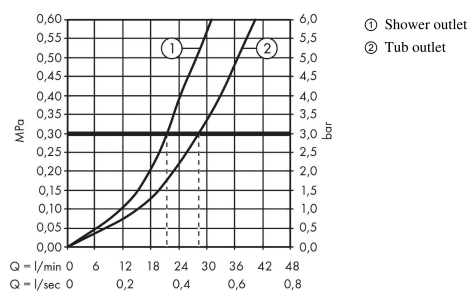

Talis S
Single lever bath mixer for concealed installation
 Surfaces: **Chrome** Article Number: **72405000**

Description

product features

- connection type: basic set
- flow rate upper outlet: 21 l/min
- flow rate lower outlet: 29 l/min
- ceramic cartridge
- temperature limitation adjustable
- diverter with automatic resetting
- with silencer

Product image

Scale drawing

Flowchart

Talis S
Single lever bath mixer for concealed installation
 Surfaces: **Chrome** Article Number: **72405000**

Exploded Drawing

Year of production: >01/16

Talis S
Single lever bath mixer for concealed installation
 Surfaces: **Chrome** Article Number: **72405000**