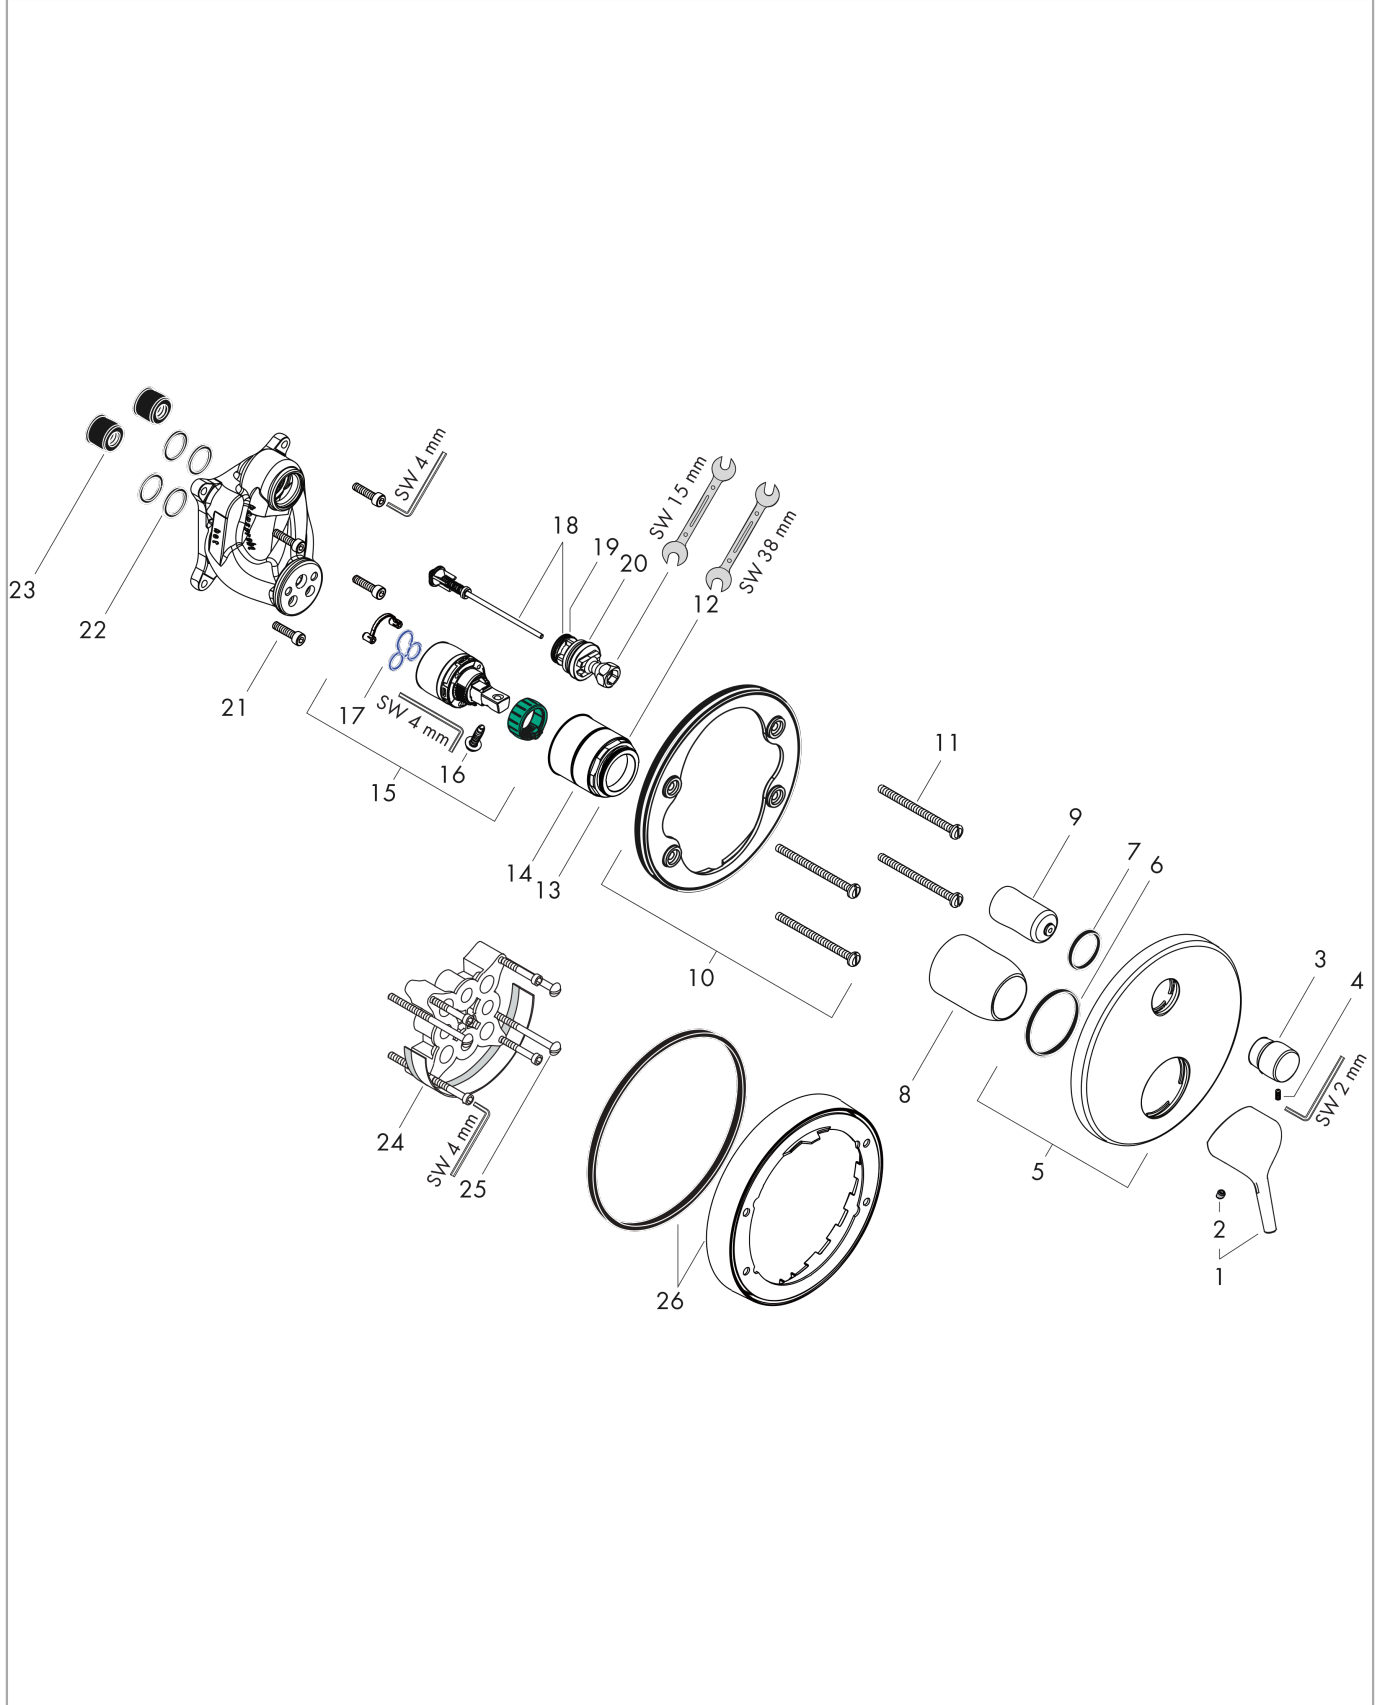

Talis S
Single lever bath mixer for concealed installation
 Surfaces: **Chrome** Article Number: **72405000**

Description

product features

- connection type: basic set
- flow rate upper outlet: 21 l/min
- flow rate lower outlet: 29 l/min
- ceramic cartridge
- temperature limitation adjustable
- diverter with automatic resetting
- with silencer

Product image

Scale drawing

Flowchart

Talis S
Single lever bath mixer for concealed installation
 Surfaces: **Chrome** Article Number: **72405000**

Exploded Drawing

Year of production: >01/16

Talis S
Single lever bath mixer for concealed installation
 Surfaces: **Chrome** Article Number: **72405000**

Spare part list

Year of production: >01/16

Pos.	Description	Article Number	Price	PU
1	handle	92644000	-	1
2	screw cover	96338000	-	1
3	diverter knob	98795000	-	1
4	hollow set screw M4x10	97667000	-	1
5	escutcheon Ø 150 mm	98791000	-	1
6	O-ring 43x3	98418000	-	1
7	O-ring 23x3	98142000	-	1
8	sleeve	98790000	-	1
9	sleeve	98794000	-	1
10	holder for escutcheon	98793000	-	1
11	set of fixing screws	96454000	-	1
12	nut	98796000	-	1
13	O-ring 30x1,5	98433000	-	1
14	O-ring 39x1,5	98400000	-	1
15	cartridge, assy	92730000	-	1
16	locking screw for handle	95140000	-	1
17	seal	95008000	-	1
18	selector assy	95014000	-	1
19	O-ring 17x2	98199000	-	1
20	O-ring 20x2,5	92602000	-	1
21	set of screws	96525000	-	1
22	O-ring 16x2	98133000	-	1
23	noise reduction	94073000	-	1
24	extension 25 mm	13595000	-	1
25	set of fixing screws	97747000	-	1
26	extension 22 mm (Ø 150 mm)	13597000	-	1
a	concealed item	01800180	-	1
b	adapter for exchanged connections	93181000	-	1
c	spring for exchanged connections	96365000	-	1