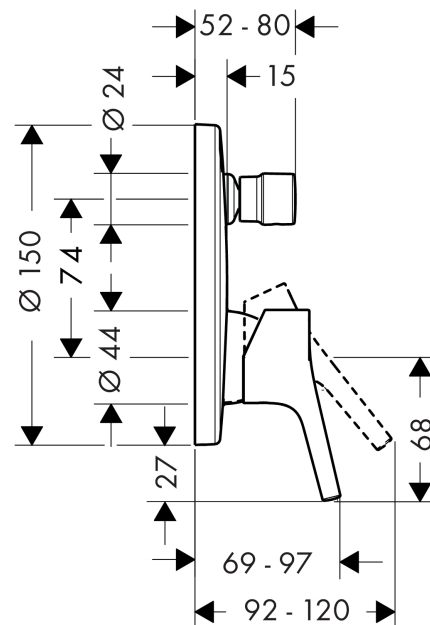

Talis S
Single lever bath mixer for concealed installation
 Surfaces: **Chrome** Article Number: **72405000**

Description

product features

- connection type: basic set
- flow rate upper outlet: 21 l/min
- flow rate lower outlet: 29 l/min
- ceramic cartridge
- temperature limitation adjustable
- diverter with automatic resetting
- with silencer

Product image

Scale drawing

Flowchart

Talis S
Single lever bath mixer for concealed installation
 Surfaces: **Chrome** Article Number: **72405000**

Exploded Drawing

Year of production: >01/16

Talis S
Single lever bath mixer for concealed installation
 Surfaces: **Chrome** Article Number: **72405000**

Spare part list

Year of production: >01/16

Pos.	Description	Article Number	Price	PU
1	handle	92644000	-	1
2	screw cover	96338000	-	1
3	diverter knob	98795000	-	1
4	hollow set screw M4x10	97667000	-	1
5	escutcheon Ø 150 mm	98791000	-	1
6	O-ring 43x3	98418000	-	1
7	O-ring 23x3	98142000	-	1
8	sleeve	98790000	-	1
9	sleeve	98794000	-	1
10	holder for escutcheon	98793000	-	1
11	set of fixing screws	96454000	-	1
12	nut	98796000	-	1
13	O-ring 30x1,5	98433000	-	1
14	O-ring 39x1,5	98400000	-	1
15	cartridge, assy	92730000	-	1
16	locking screw for handle	95140000	-	1
17	seal	95008000	-	1
18	selector assy	95014000	-	1
19	O-ring 17x2	98199000	-	1
20	O-ring 20x2,5	92602000	-	1
21	set of screws	96525000	-	1
22	O-ring 16x2	98133000	-	1
23	noise reduction	94073000	-	1
24	extension 25 mm	13595000	-	1
25	set of fixing screws	97747000	-	1
26	extension 22 mm (Ø 150 mm)	13597000	-	1
a	concealed item	01800180	-	1
b	adapter for exchanged connections	93181000	-	1
c	spring for exchanged connections	96365000	-	1