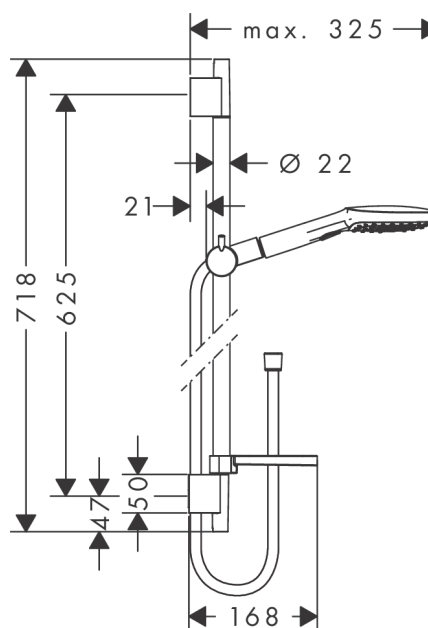

**Raindance Select E**  
**Shower set 120 3jet with shower bar 65 cm and soap dish**  
 Surfaces: **Chrome** Article Number: **26620000**

#### product features

- consists of: hand shower, shower bar, shower hose, slider, soap dish
- shower head size: 120 mm
- spray type: Rain, RainAir, Whirl
- convenient diversion via Select button
- pivot connector prevent hose from tangling
- 90° position adjustable hand shower holder, pivots left and right, up and down
- maximum flow rate at 3 bar: 14,4 l/min
- shower bar diameter: 22 mm
- profile stand pipe: round
- wall supports of plastic
- wall mounting: screw fastening

### Scale drawing

### Spare part list

Year of production: >10/12

Pos.	Description	Article Number	Price	PU
1	cover	97709000	-	1
2	wall support	96275000	-	1
3	tile-matching-disk	97450000	-	1
4	mounting set	96179000	-	1
5	support, assy	97651000	-	1
6	soap dish	26519000	-	1
7	clip for Casetta, Ø 22 mm	96189000	-	1
8	handshower	26520000	-	1
9	filter insert	97708000	-	1
10	shower hose Isiflex'B 1,60 m	28276000	-	1