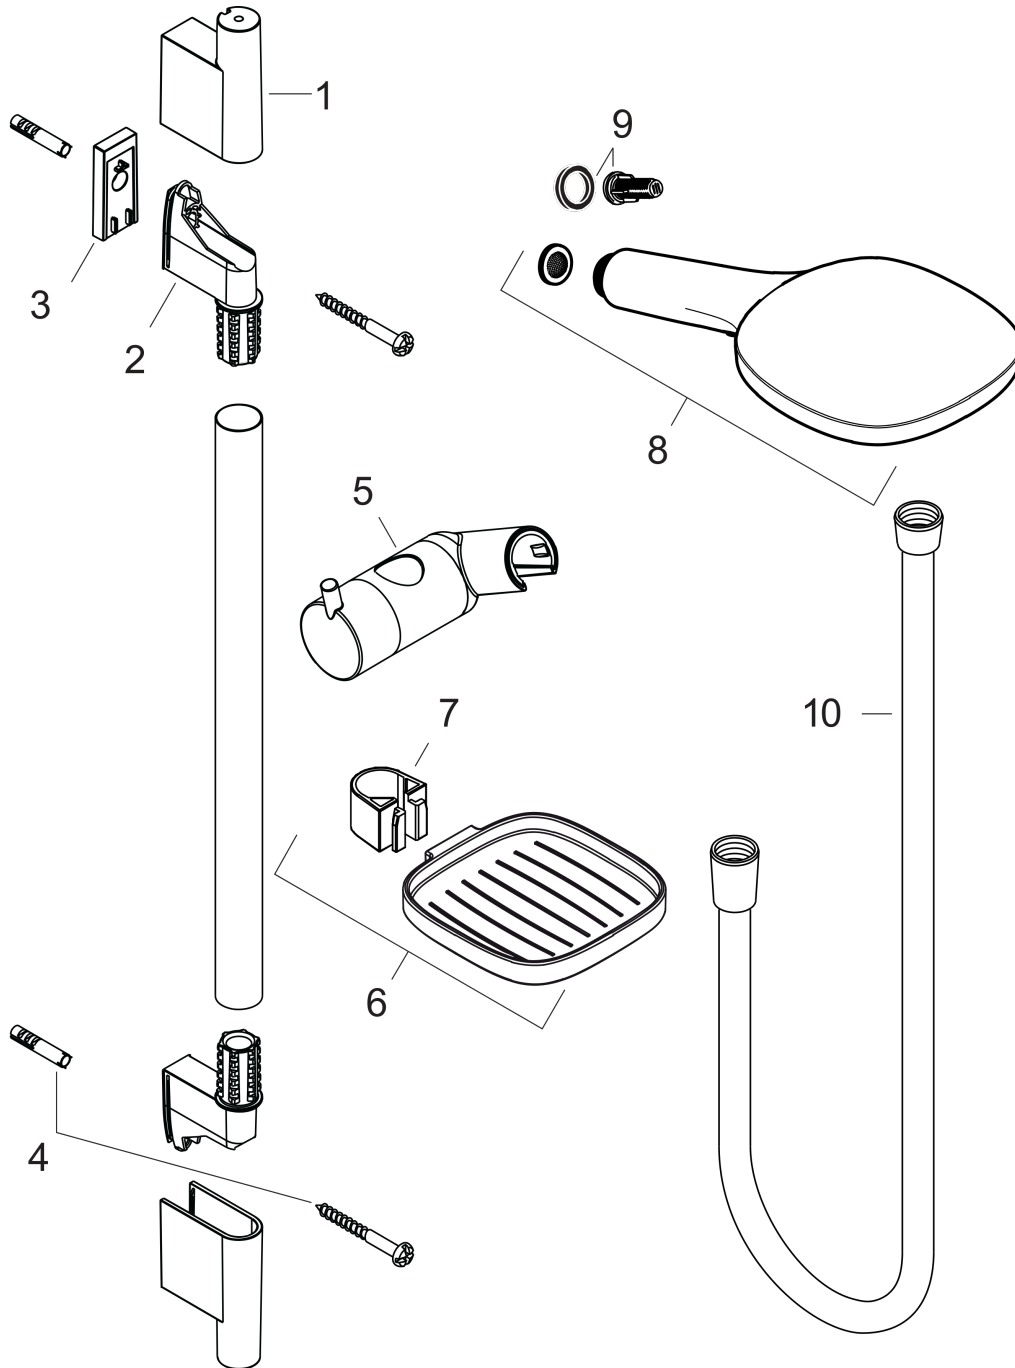

#### product features

- consists of: hand shower, shower bar, shower hose, slider, soap dish
- shower head size: 120 mm
- spray type: Rain, RainAir, Whirl
- convenient diversion via Select button
- pivot connector prevent hose from tangling
- 90° position adjustable hand shower holder, pivots left and right, up and down
- maximum flow rate at 3 bar: 14,4 l/min
- shower bar diameter: 22 mm
- profile stand pipe: round
- wall supports of plastic
- wall mounting: screw fastening

### Flowchart

The consumption was measured in combination with the appropriate fittings (thermostat/mixer/ in-wall valve) to reflect actual application in practice.

**Raindance Select E**  
**Shower set 120 3jet with shower bar 65 cm and soap dish**  
 Surfaces: **Chrome** Article Number: **26620000**

## Installation examples

**Raindance Select E**  
**Shower set 120 3jet with shower bar 65 cm and soap dish**  
 Surfaces: **Chrome**    Article Number: **26620000**

## Exploded Drawing

Year of production: >10/12

**Raindance Select E**  
**Shower set 120 3jet with shower bar 65 cm and soap dish**  
Surfaces: **Chrome** Article Number: **26620000**