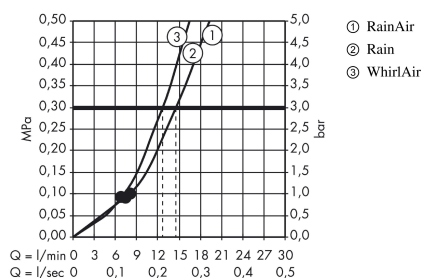

Flowchart

The consumption was measured in combination with the appropriate fittings (thermostat/mixer/ in-wall valve) to reflect actual application in practice.