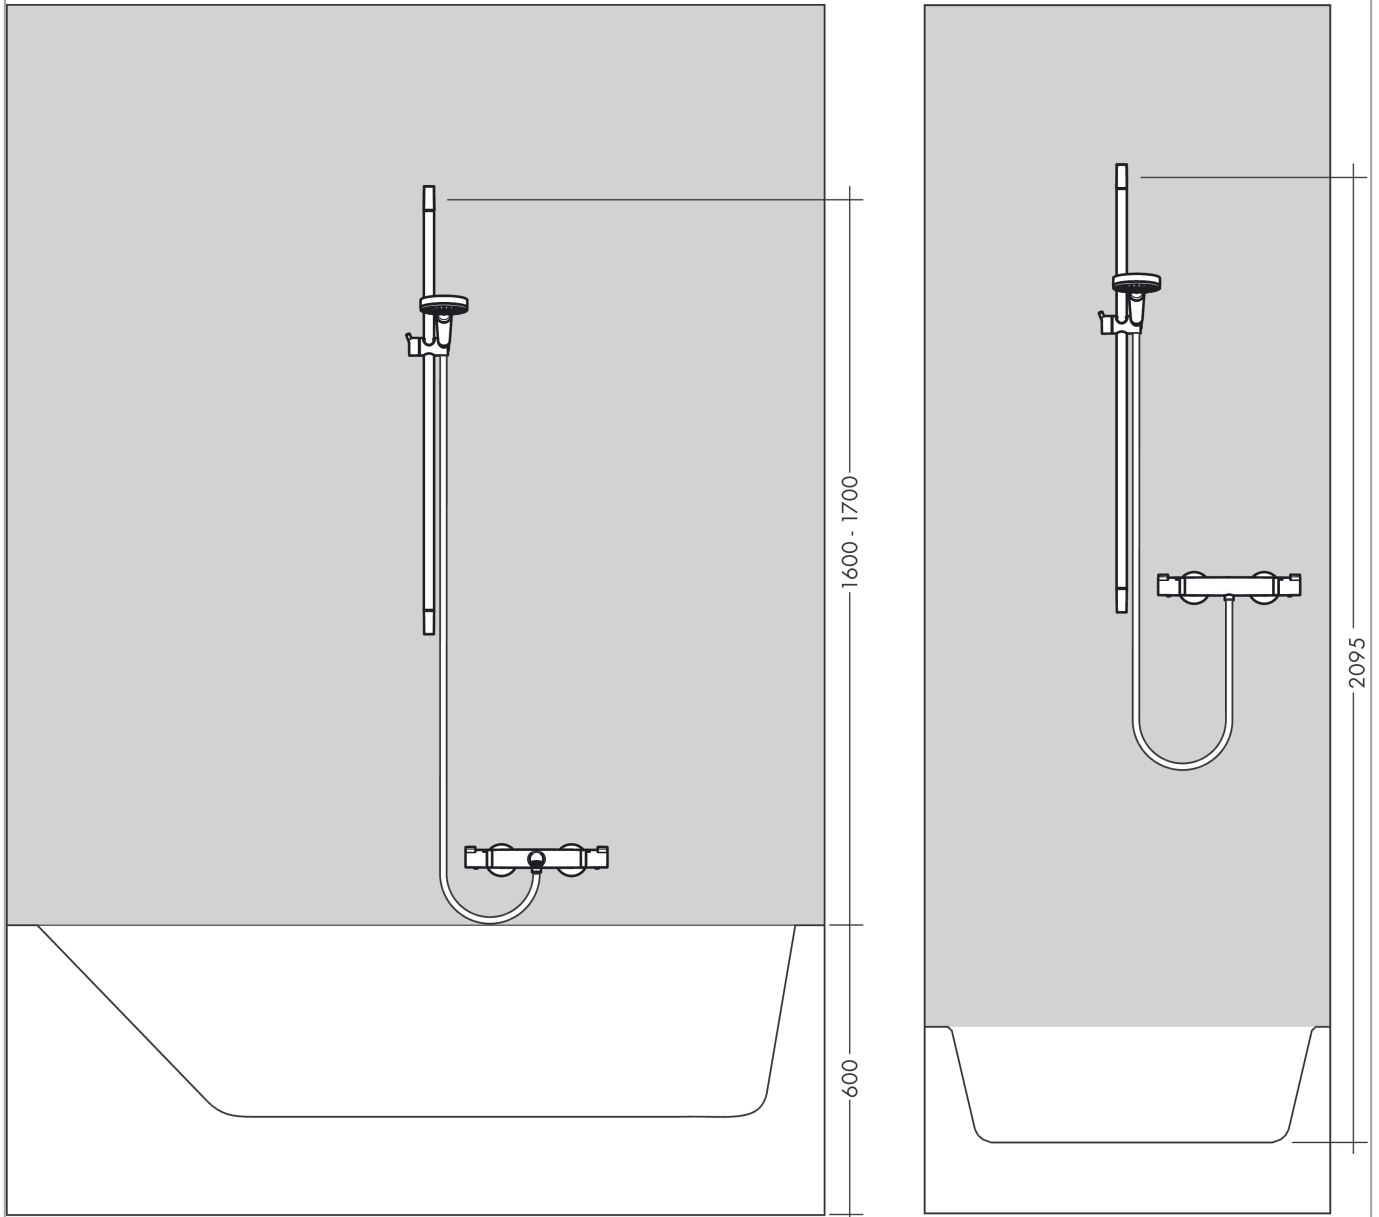

Raindance Select E
Shower set 120 3jet with shower bar 65 cm and soap dish
Surfaces: **Chrome** Article Number: **26620000**

Installation examples