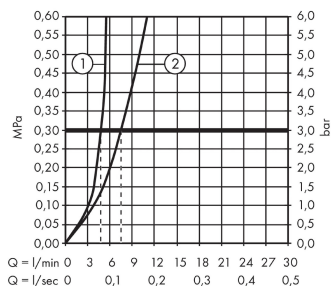

Focus

Single lever basin mixer 230 with pop-up waste set

Surfaces: **chrome** Article Number: **31531000**

Description

product features

- ComfortZone 230
- normal spray
- flow rate at 3 bar: 5 l/min
- ceramic cartridge
- temperature limitation adjustable
- suitable for continuous flow water heaters
- pop-up waste set G 1¼
- material waste set: metal
- connection dimension: DN15
- WELS SGP 1 Tick BST-2017/022756

Technology

Product image

Scale drawing

Flowchart

- ① with flow limiter
- ② without flow limiter