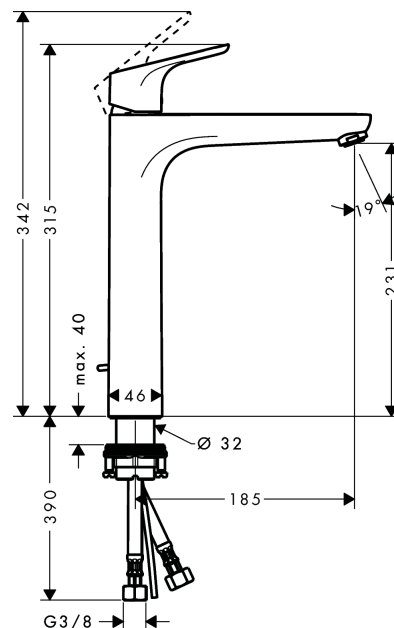

Focus

Single lever basin mixer 230 with pop-up waste set

Surfaces: **chrome** Article Number: **31531000**

Description

product features

- ComfortZone 230
- normal spray
- flow rate at 3 bar: 5 l/min
- ceramic cartridge
- temperature limitation adjustable
- suitable for continuous flow water heaters
- pop-up waste set G 1¼
- material waste set: metal
- connection dimension: DN15
- WELS SGP 1 Tick BST-2017/022756

Technology

Product image

Scale drawing

Flowchart

- ① with flow limiter
- ② without flow limiter