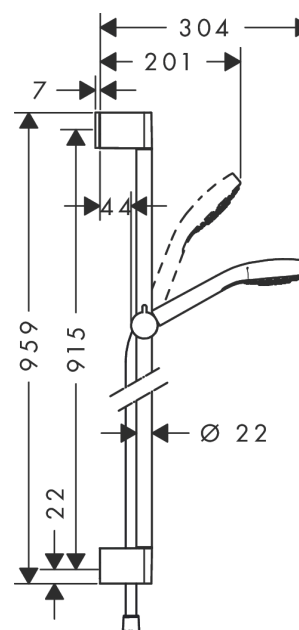

Croma Select S

Shower set 1jet with shower bar 90 cm

Surfaces: **White/Chrome** Article Number: **26574400**

Description

product features

- consists of: hand shower, shower bar, shower hose, slider
- shower head size: 110 mm
- spray type: Rain
- pivot connector prevent hose from tangling
- hand shower holder inclination angle can be adjusted by 45°
- maximum flow rate at 3 bar: 16 l/min
- shower bar diameter: 22 mm
- profile stand pipe: round
- wall supports of plastic
- wall mounting: screw fastening

Technology

Product image

Scale drawing

Flowchart

The consumption was measured in combination with the appropriate fittings (thermostat/mixer/in-wall valve) to reflect actual application in practice.

Croma Select S
Shower set 1jet with shower bar 90 cm
 Surfaces: **White/Chrome** Article Number: **26574400**

Installation examples

Croma Select S
Shower set 1jet with shower bar 90 cm
 Surfaces: **White/Chrome** Article Number: **26574400**

Exploded Drawing

Year of production: >10/14

Croma Select S
Shower set 1jet with shower bar 90 cm
 Surfaces: **White/Chrome** Article Number: **26574400**

Spare part list

Year of production: >10/14

Pos.	Description	Article Number	Price	PU
1	cover	95217000	-	1
2	tile-matching-disk	97450000	-	1
3	wall support	95218000	-	1
4	mounting set	96179000	-	1
5	support, assy	92366000	-	1
6	handshower	26804400	-	1
7	filter insert	97708000	-	1
8	shower hose Isiflex'B 1,60 m	28276000	-	1
9	seal	98058000	-	1