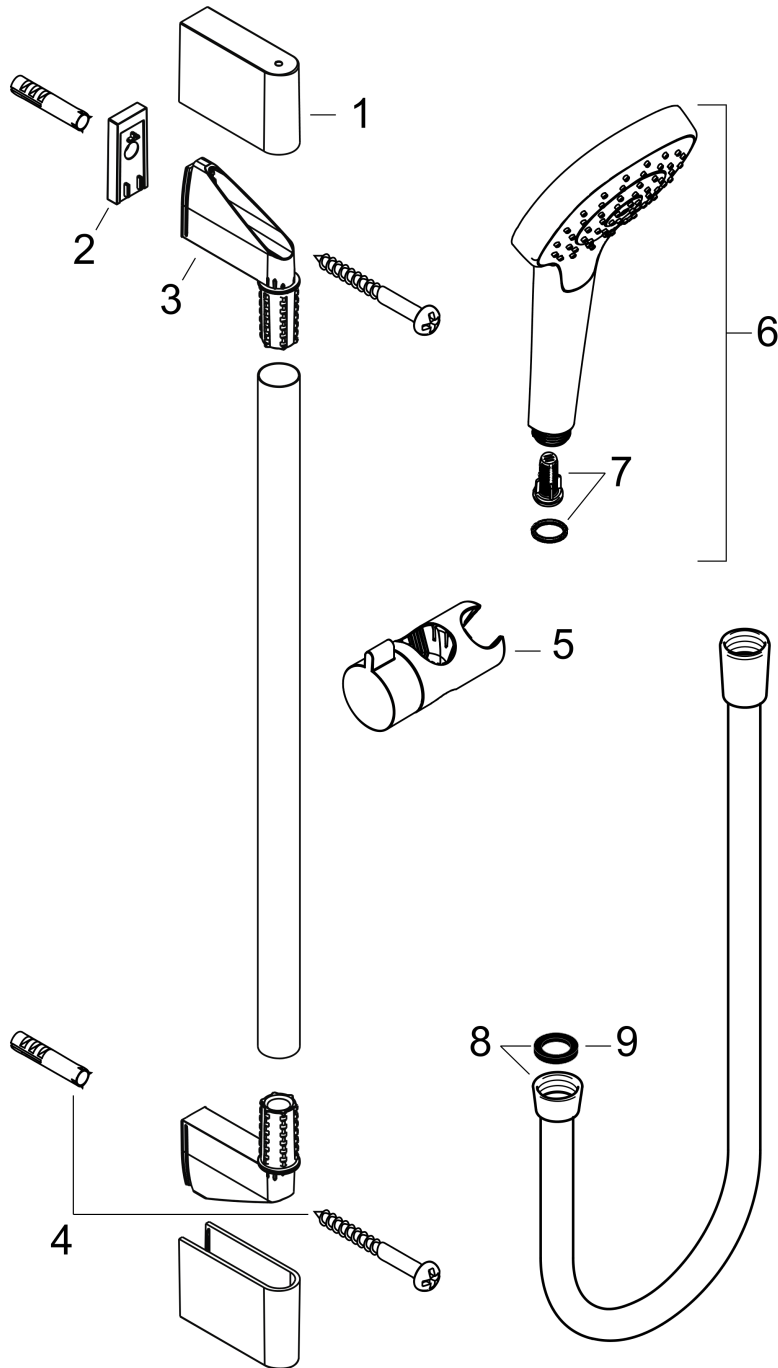

Croma Select S

Shower set 1jet with shower bar 90 cm

Surfaces: **White/Chrome** Article Number: **26574400**

Description

product features

- consists of: hand shower, shower bar, shower hose, slider
- shower head size: 110 mm
- spray type: Rain
- pivot connector prevent hose from tangling
- hand shower holder inclination angle can be adjusted by 45°
- maximum flow rate at 3 bar: 16 l/min
- shower bar diameter: 22 mm
- profile stand pipe: round
- wall supports of plastic
- wall mounting: screw fastening

Technology

Product image

Scale drawing

Flowchart

The consumption was measured in combination with the appropriate fittings (thermostat/mixer/in-wall valve) to reflect actual application in practice.

Croma Select S
Shower set 1jet with shower bar 90 cm
 Surfaces: **White/Chrome** Article Number: **26574400**

Installation examples

Croma Select S
Shower set 1jet with shower bar 90 cm
 Surfaces: **White/Chrome** Article Number: **26574400**

Exploded Drawing

Year of production: >10/14

Croma Select S
Shower set 1jet with shower bar 90 cm
 Surfaces: **White/Chrome** Article Number: **26574400**

Spare part list

Year of production: >10/14

Pos.	Description	Article Number	Price	PU
1	cover	95217000	-	1
2	tile-matching-disk	97450000	-	1
3	wall support	95218000	-	1
4	mounting set	96179000	-	1
5	support, assy	92366000	-	1
6	handshower	26804400	-	1
7	filter insert	97708000	-	1
8	shower hose Isiflex'B 1,60 m	28276000	-	1
9	seal	98058000	-	1