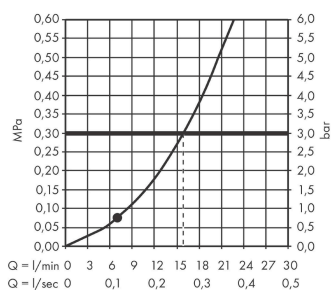

Croma Select S

Shower set 1jet with shower bar 90 cm

Surfaces: **White/Chrome** Article Number: **26574400**

Description

product features

- consists of: hand shower, shower bar, shower hose, slider
- shower head size: 110 mm
- spray type: Rain
- pivot connector prevent hose from tangling
- hand shower holder inclination angle can be adjusted by 45°
- maximum flow rate at 3 bar: 16 l/min
- shower bar diameter: 22 mm
- profile stand pipe: round
- wall supports of plastic
- wall mounting: screw fastening

Technology

Product image

Scale drawing

Flowchart

The consumption was measured in combination with the appropriate fittings (thermostat/mixer/in-wall valve) to reflect actual application in practice.

Croma Select S
Shower set 1jet with shower bar 90 cm
 Surfaces: **White/Chrome** Article Number: **26574400**

Installation examples

Croma Select S
Shower set 1jet with shower bar 90 cm
 Surfaces: **White/Chrome** Article Number: **26574400**

Exploded Drawing

Year of production: >10/14

Croma Select S
Shower set 1jet with shower bar 90 cm
 Surfaces: **White/Chrome** Article Number: **26574400**