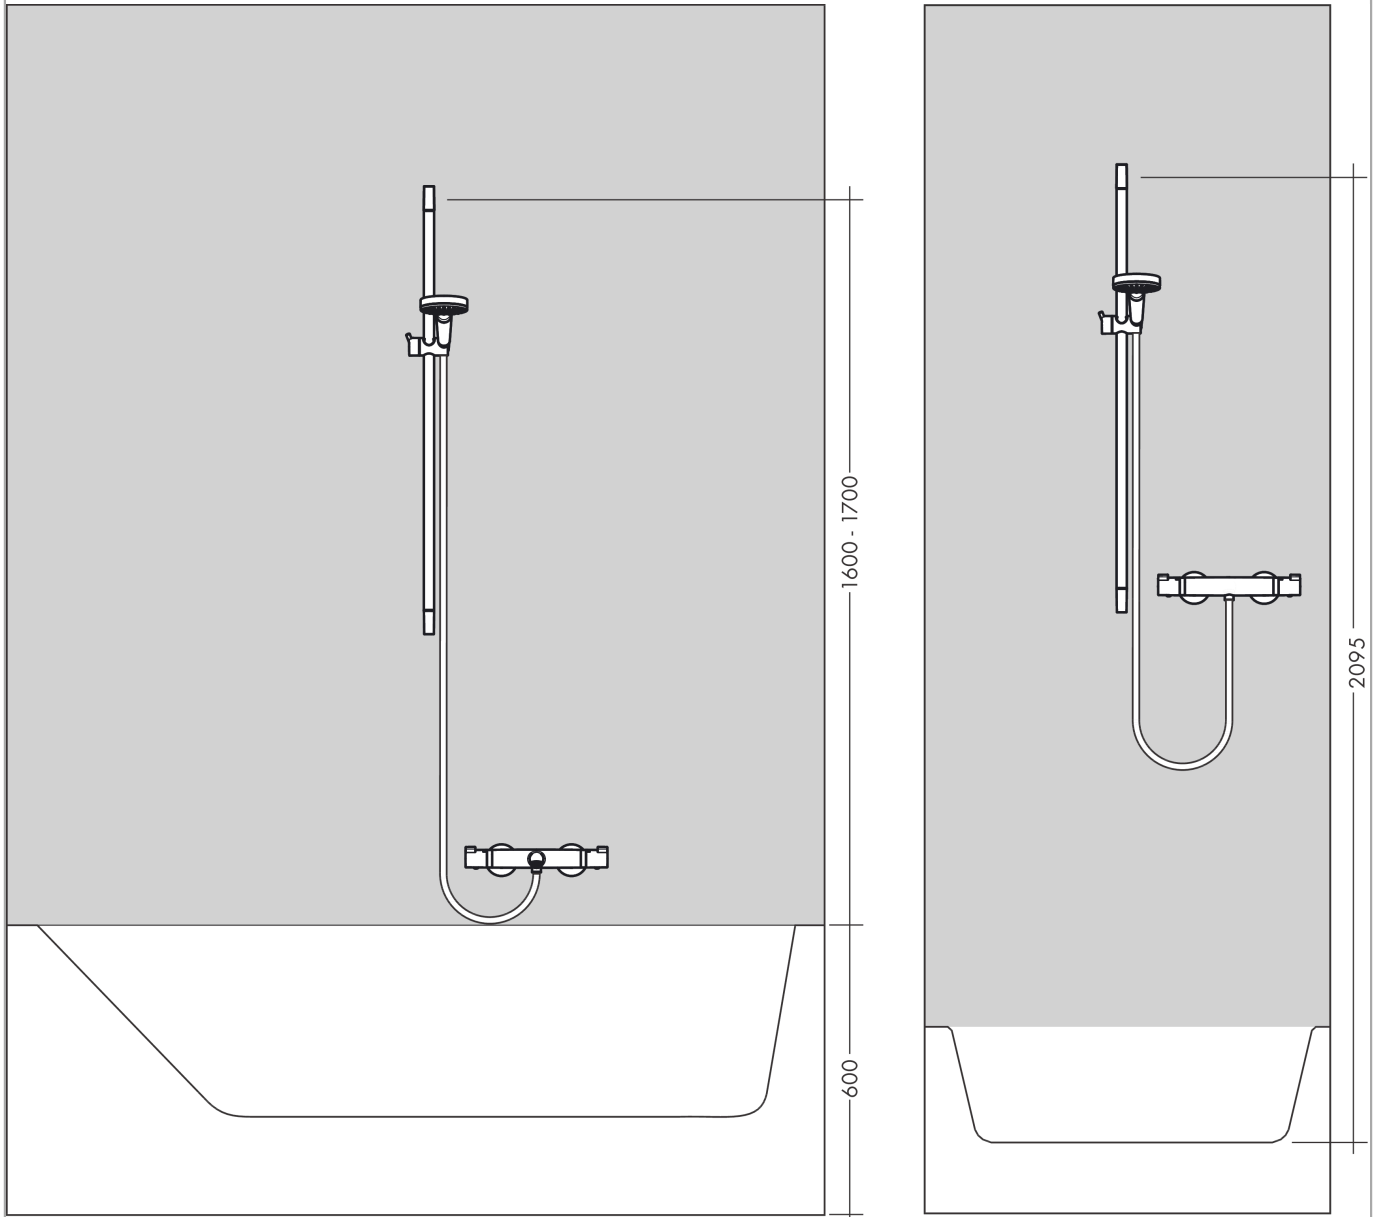

Croma Select S

Shower set 1jet with shower bar 90 cm

Surfaces: **White/Chrome** Article Number: **26574400**

Description

product features

- consists of: hand shower, shower bar, shower hose, slider
- shower head size: 110 mm
- spray type: Rain
- pivot connector prevent hose from tangling
- hand shower holder inclination angle can be adjusted by 45°
- maximum flow rate at 3 bar: 16 l/min
- shower bar diameter: 22 mm
- profile stand pipe: round
- wall supports of plastic
- wall mounting: screw fastening

Technology

Product image

Scale drawing

Flowchart

The consumption was measured in combination with the appropriate fittings (thermostat/mixer/in-wall valve) to reflect actual application in practice.

Croma Select S
Shower set 1jet with shower bar 90 cm
 Surfaces: **White/Chrome** Article Number: **26574400**

Installation examples

Croma Select S
Shower set 1jet with shower bar 90 cm
 Surfaces: **White/Chrome** Article Number: **26574400**

Exploded Drawing

Year of production: >10/14

Croma Select S
Shower set 1jet with shower bar 90 cm
 Surfaces: **White/Chrome** Article Number: **26574400**

Spare part list

Year of production: >10/14

Pos.	Description	Article Number	Price	PU
1	cover	95217000	-	1
2	tile-matching-disk	97450000	-	1
3	wall support	95218000	-	1
4	mounting set	96179000	-	1
5	support, assy	92366000	-	1
6	handshower	26804400	-	1
7	filter insert	97708000	-	1
8	shower hose Isiflex'B 1,60 m	28276000	-	1
9	seal	98058000	-	1