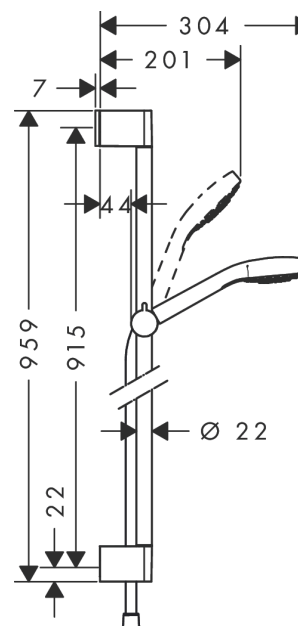

Croma Select S

Shower set Multi with shower bar 90 cm

Surfaces: **White/Chrome** Article Number: **26570400**

Description

product features

- consists of: hand shower, shower bar, shower hose, slider
- shower head size: 110 mm
- spray type: SoftRain, IntenseRain, Massage spray
- convenient diversion via Select button
- pivot connector prevent hose from tangling
- hand shower holder inclination angle can be adjusted by 45°
- maximum flow rate at 3 bar: 16 l/min
- shower bar diameter: 22 mm
- profile stand pipe: round
- wall supports of plastic
- wall mounting: screw fastening

Technology

Product image

Scale drawing

Flowchart

The consumption was measured in combination with the appropriate fittings (thermostat/mixer/in-wall valve) to reflect actual application in practice.

Croma Select S
Shower set Multi with shower bar 90 cm
 Surfaces: **White/Chrome** Article Number: **26570400**

Installation examples

Croma Select S
Shower set Multi with shower bar 90 cm
 Surfaces: **White/Chrome** Article Number: **26570400**

Exploded Drawing

Year of production: >10/14

Croma Select S
Shower set Multi with shower bar 90 cm
 Surfaces: **White/Chrome** Article Number: **26570400**

Spare part list

Year of production: >10/14

Pos.	Description	Article Number	Price	PU
1	cover	95217000	-	1
2	tile-matching-disk	97450000	-	1
3	wall support	95218000	-	1
4	mounting set	96179000	-	1
5	support, assy	92366000	-	1
6	handshower	26800400	-	1
7	filter insert	97708000	-	1
8	seal	98058000	-	1
9	shower hose Isiflex'B 1,60 m	28276000	-	1