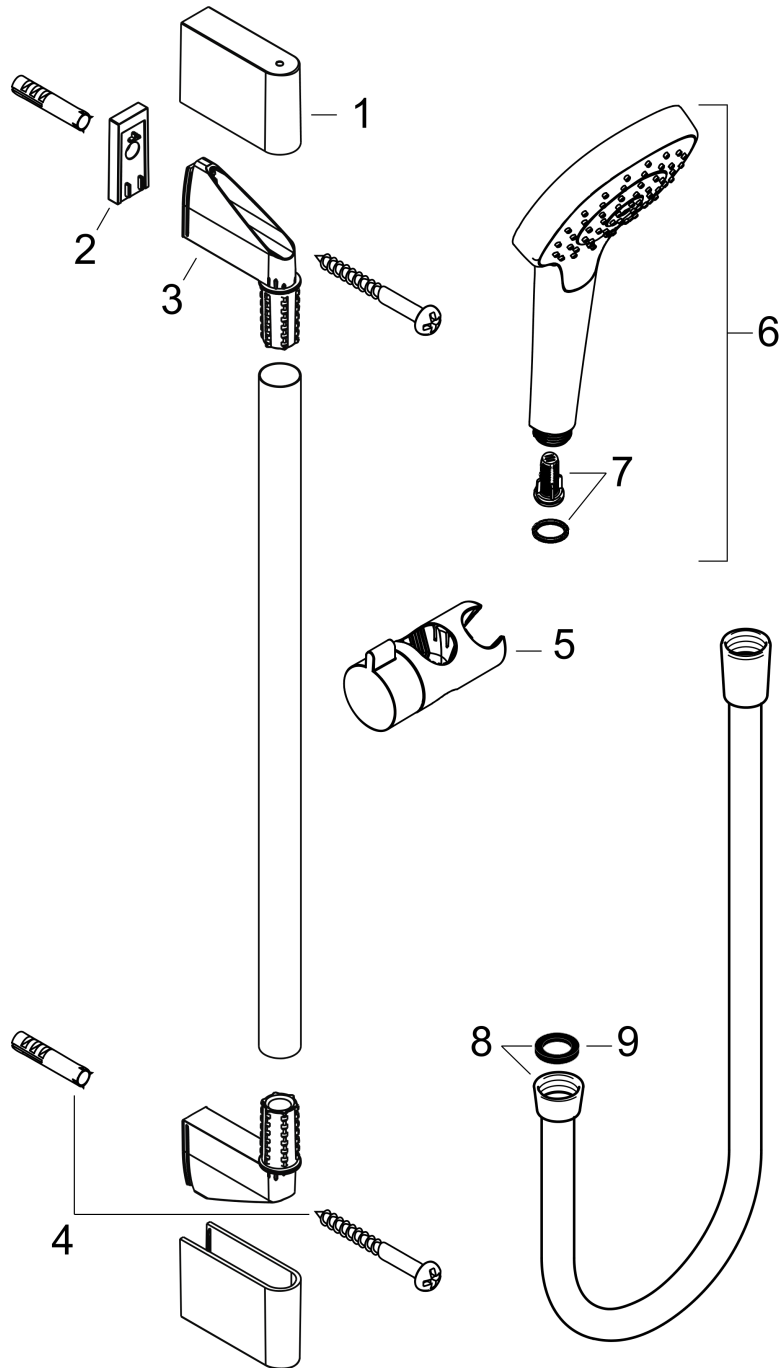

Croma Select S

Shower set Multi with shower bar 90 cm

Surfaces: **White/Chrome** Article Number: **26570400**

Description

product features

- consists of: hand shower, shower bar, shower hose, slider
- shower head size: 110 mm
- spray type: SoftRain, IntenseRain, Massage spray
- convenient diversion via Select button
- pivot connector prevent hose from tangling
- hand shower holder inclination angle can be adjusted by 45°
- maximum flow rate at 3 bar: 16 l/min
- shower bar diameter: 22 mm
- profile stand pipe: round
- wall supports of plastic
- wall mounting: screw fastening

Technology

Product image

Scale drawing

Flowchart

The consumption was measured in combination with the appropriate fittings (thermostat/mixer/in-wall valve) to reflect actual application in practice.

Croma Select S
Shower set Multi with shower bar 90 cm
 Surfaces: **White/Chrome** Article Number: **26570400**

Installation examples

Croma Select S
Shower set Multi with shower bar 90 cm
 Surfaces: **White/Chrome** Article Number: **26570400**

Exploded Drawing

Year of production: >10/14

Croma Select S
Shower set Multi with shower bar 90 cm
 Surfaces: **White/Chrome** Article Number: **26570400**

Spare part list

Year of production: >10/14

Pos.	Description	Article Number	Price	PU
1	cover	95217000	-	1
2	tile-matching-disk	97450000	-	1
3	wall support	95218000	-	1
4	mounting set	96179000	-	1
5	support, assy	92366000	-	1
6	handshower	26800400	-	1
7	filter insert	97708000	-	1
8	seal	98058000	-	1
9	shower hose Isiflex'B 1,60 m	28276000	-	1