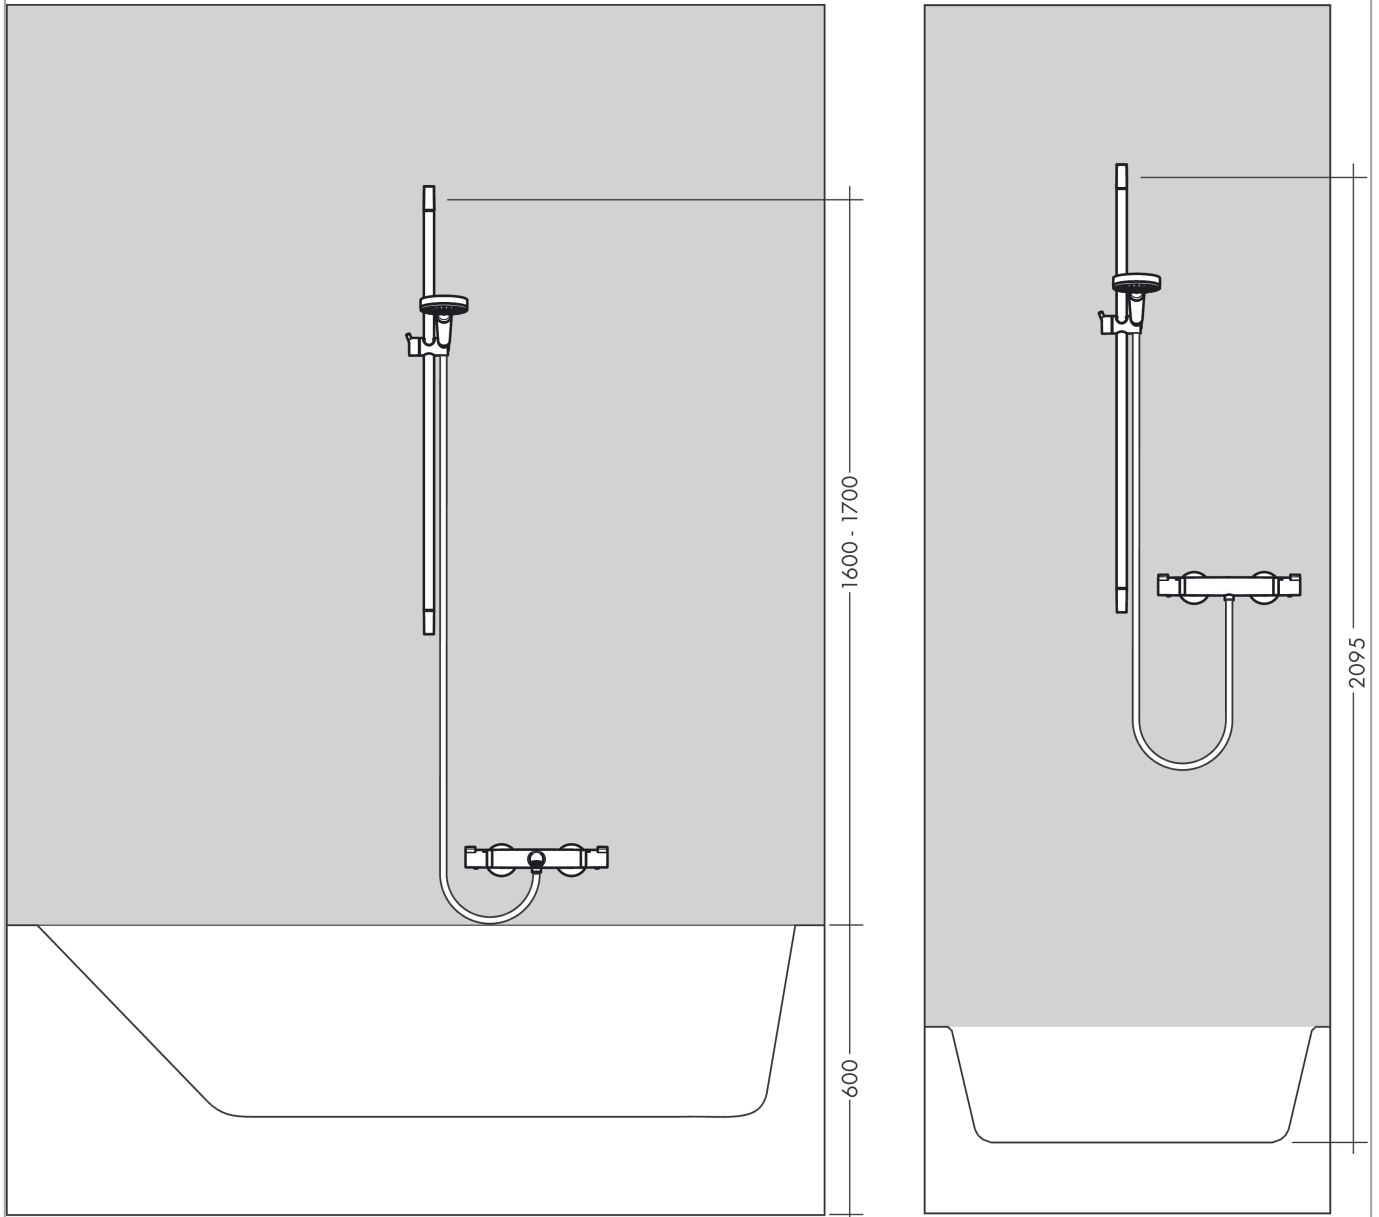

Croma Select S

Shower set Multi with shower bar 90 cm

Surfaces: **White/Chrome** Article Number: **26570400**

Description

product features

- consists of: hand shower, shower bar, shower hose, slider
- shower head size: 110 mm
- spray type: SoftRain, IntenseRain, Massage spray
- convenient diversion via Select button
- pivot connector prevent hose from tangling
- hand shower holder inclination angle can be adjusted by 45°
- maximum flow rate at 3 bar: 16 l/min
- shower bar diameter: 22 mm
- profile stand pipe: round
- wall supports of plastic
- wall mounting: screw fastening

Technology

Product image

Scale drawing

Flowchart

The consumption was measured in combination with the appropriate fittings (thermostat/mixer/in-wall valve) to reflect actual application in practice.

Croma Select S
Shower set Multi with shower bar 90 cm
 Surfaces: **White/Chrome** Article Number: **26570400**

Installation examples

Croma Select S
Shower set Multi with shower bar 90 cm
 Surfaces: **White/Chrome** Article Number: **26570400**

Exploded Drawing

Year of production: >10/14

Croma Select S
Shower set Multi with shower bar 90 cm
 Surfaces: **White/Chrome** Article Number: **26570400**

Spare part list

Year of production: >10/14

Pos.	Description	Article Number	Price	PU
1	cover	95217000	-	1
2	tile-matching-disk	97450000	-	1
3	wall support	95218000	-	1
4	mounting set	96179000	-	1
5	support, assy	92366000	-	1
6	handshower	26800400	-	1
7	filter insert	97708000	-	1
8	seal	98058000	-	1
9	shower hose Isiflex'B 1,60 m	28276000	-	1