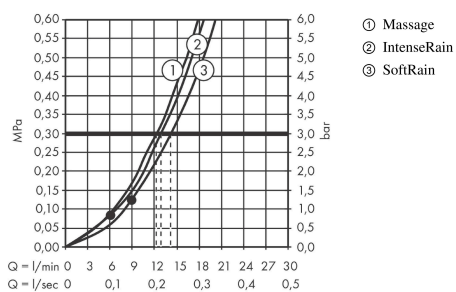

Croma Select S

Shower set Multi with shower bar 90 cm

Surfaces: **White/Chrome** Article Number: **26570400**

Description

product features

- consists of: hand shower, shower bar, shower hose, slider
- shower head size: 110 mm
- spray type: SoftRain, IntenseRain, Massage spray
- convenient diversion via Select button
- pivot connector prevent hose from tangling
- hand shower holder inclination angle can be adjusted by 45°
- maximum flow rate at 3 bar: 16 l/min
- shower bar diameter: 22 mm
- profile stand pipe: round
- wall supports of plastic
- wall mounting: screw fastening

Technology

Product image

Scale drawing

Flowchart

The consumption was measured in combination with the appropriate fittings (thermostat/mixer/in-wall valve) to reflect actual application in practice.

Croma Select S
Shower set Multi with shower bar 90 cm
 Surfaces: **White/Chrome** Article Number: **26570400**

Installation examples

Croma Select S
Shower set Multi with shower bar 90 cm
 Surfaces: **White/Chrome** Article Number: **26570400**

Exploded Drawing

Year of production: >10/14

Croma Select S
Shower set Multi with shower bar 90 cm
 Surfaces: **White/Chrome** Article Number: **26570400**