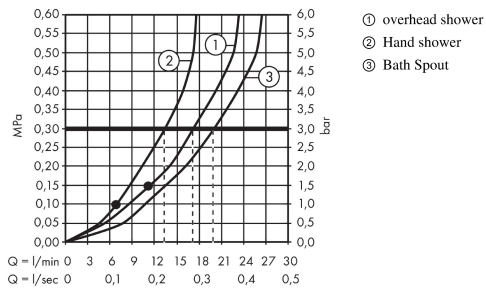

Crometta E
Showerpipe 240 1jet with bath thermostat
 Surfaces: **Chrome** Article Number: **27298000**

Flowchart

Crometta E

Showerpipe 240 1jet with bath thermostat

Surfaces: **Chrome** Article Number: **27298000**