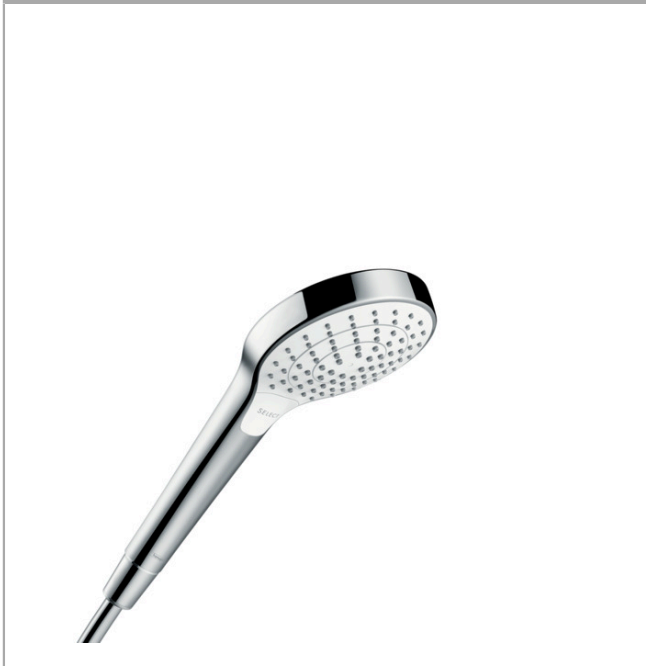

Croma Select S Hand shower Vario

Surfaces: **white/chrome** Article Number: **26802400**

Description

product features

- flow rate at 3 bar: 15 l/min
- shower head size: 110 mm
- convenient diversion via Select button
- spray type: Rain, IntenseRain, TurboRain
- suitable for continuous flow water heaters

Technology

Design awards

Product image

Scale drawing