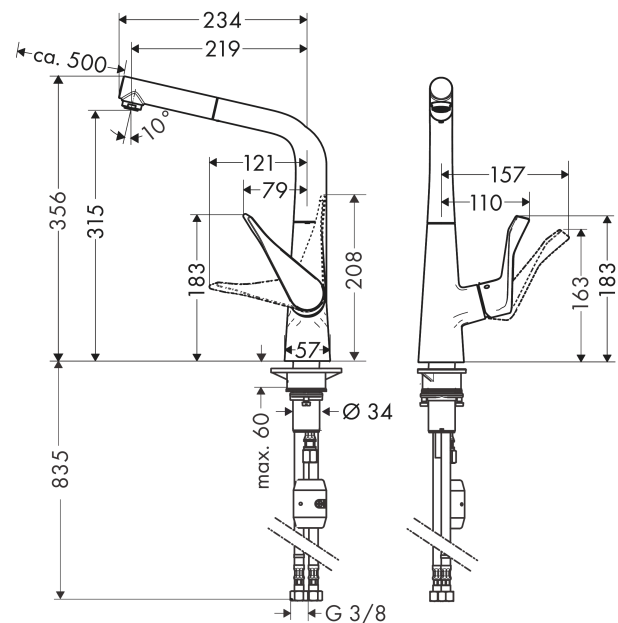

#### product features

- ComfortZone 320
- swivel range adjustable in 2 steps to 110° or 150°
- laminar spray
- MagFit magnetic shower support
- quick connect hose
- connection dimension: DN15
- maximum flow rate at 3 bar: 10 l/min
- ceramic cartridge
- connection type: G 3/8 connections
- integrated non-return valve
- suitable for continuous flow water heaters
- significantly reduced splashing by soft start of the water flow

### Scale drawing