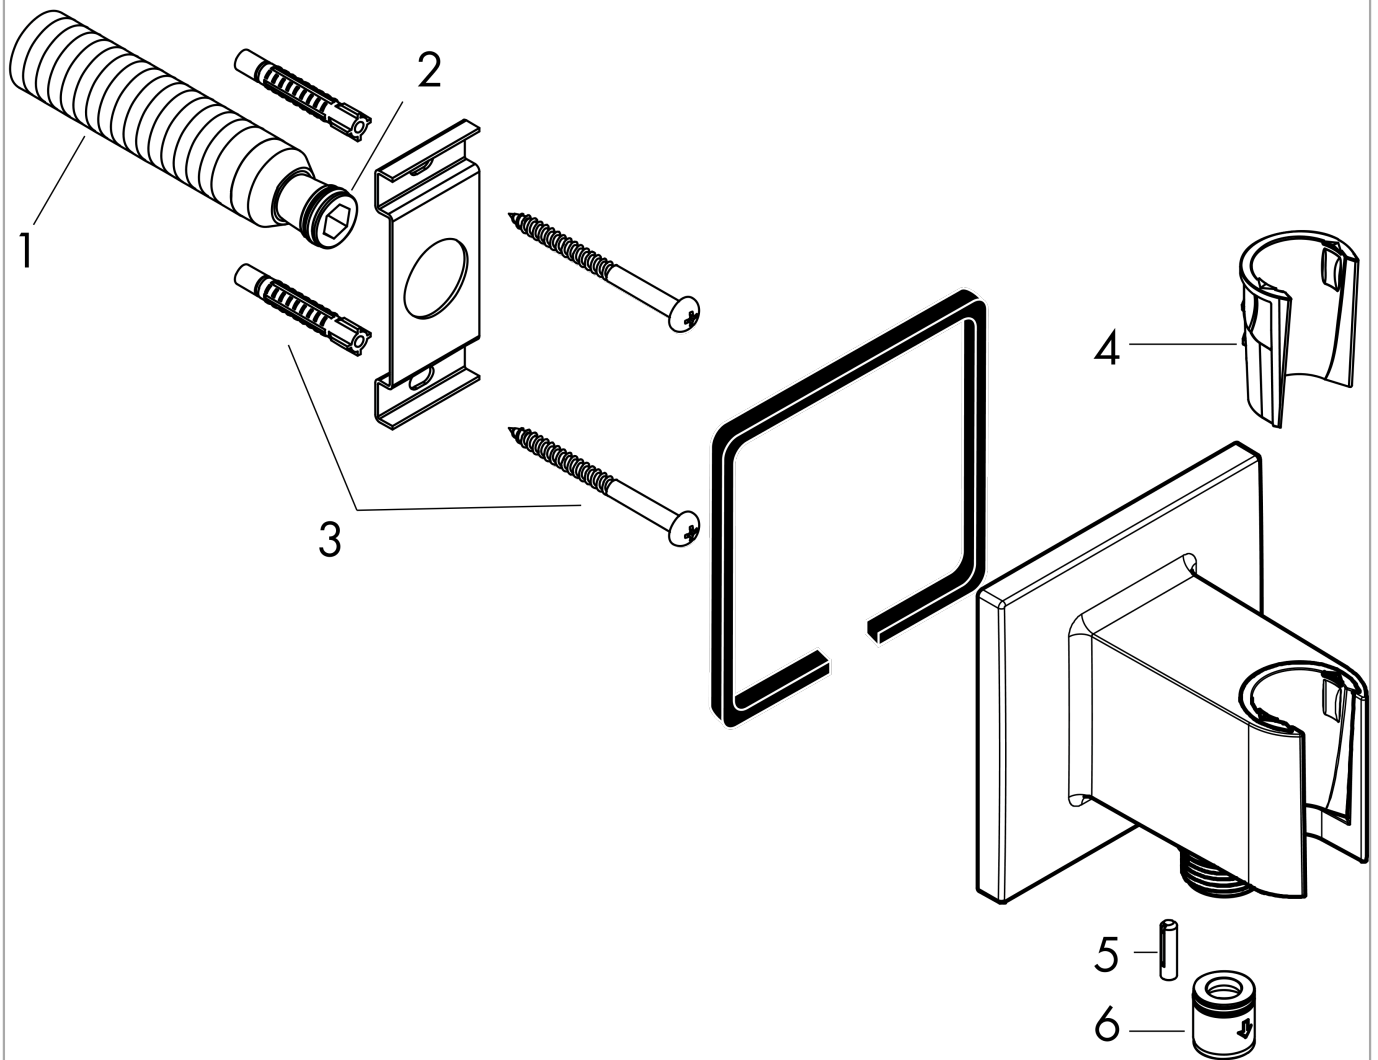

FixFit

Wall outlet square with shower holder

Surfaces: **Chrome** Article Number: **26486000**

Description

product features

- consists of: wall connector, escutcheon
- fixed holding position
- for hoses with conical nut
- with non-return valve
- metal housing with internal water supply made of plastic

Product image

Scale drawing

FixFit

Wall outlet square with shower holder

Surfaces: **Chrome** Article Number: **26486000**

Exploded Drawing

Year of production: >07/15

FixFit

Wall outlet square with shower holder

Surfaces: **Chrome** Article Number: **26486000**

Spare part list

Year of production: >07/15

Pos.	Description	Article Number	Price	PU
1	connecting thread G½	98933000	-	1
2	O-ring 11x2	98127000	-	1
3	mounting set	40915000	-	1
4	guide	95531000	-	1
5	hollow set screw M4x16	97663000	-	1
6	set of non return valves DW 15	94074000	-	1