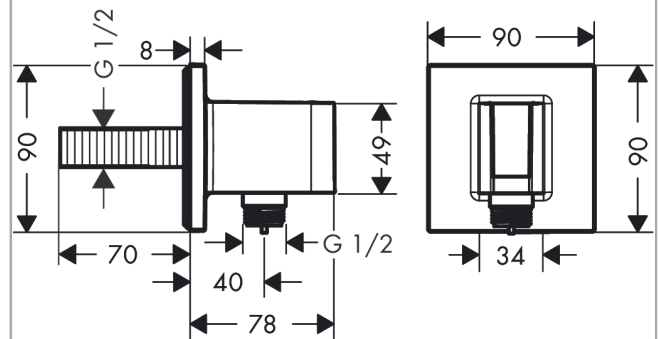

FixFit

Wall outlet square with shower holder

Surfaces: **Chrome** Article Number: **26486000**

Description

product features

- consists of: wall connector, escutcheon
- fixed holding position
- for hoses with conical nut
- with non-return valve
- metal housing with internal water supply made of plastic

Product image

Scale drawing

FixFit

Wall outlet square with shower holder

Surfaces: **Chrome** Article Number: **26486000**

Exploded Drawing

Year of production: >07/15

FixFit

Wall outlet square with shower holder

Surfaces: **Chrome** Article Number: **26486000**

Spare part list

Year of production: >07/15

Pos.	Description	Article Number	Price	PU
1	connecting thread G½	98933000	-	1
2	O-ring 11x2	98127000	-	1
3	mounting set	40915000	-	1
4	guide	95531000	-	1
5	hollow set screw M4x16	97663000	-	1
6	set of non return valves DW 15	94074000	-	1