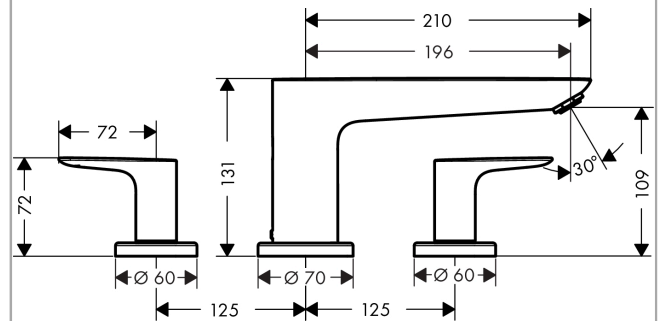

Talis E
3-hole rim mounted bath mixer
 Surfaces: **Chrome** Article Number: **71747000**

Description

product features

- projection 196 mm
- ceramic cartridge
- non-return valve
- with silencer

Technology

Product image

Scale drawing

Flowchart

Talis E
3-hole rim mounted bath mixer
 Surfaces: **Chrome** Article Number: **71747000**

Exploded Drawing

Year of production: >08/15

Talis E
3-hole rim mounted bath mixer
 Surfaces: **Chrome** Article Number: **71747000**

Spare part list

Year of production: >08/15

Pos.	Description	Article Number	Price	PU
1	spout cpl.	92783000	-	1
2	aerator M24x1 (30 l/min)	96512000	-	1
3	hollow set screw M6x6	97660000	-	1
4	O-ring 41x1,5	98168000	-	1
5	escutcheon Ø 70 mm	97779000	-	1
6	O-ring 58x3	98202000	-	1
7	adapter for spout	88512000	-	1
8	O-Ring 23x2,5	98183000	-	1
9	O-ring 21x2,5	98211000	-	1
10	handle	92779000	-	1
11	handle fixing set	94184000	-	1
12	set of color-rings cold / hot water	96299000	-	1
13	escutcheon	31098000	-	1
14	flat seal	98749000	-	1
a	concealed item	13233180	-	1
b	Grease	90920000	-	1