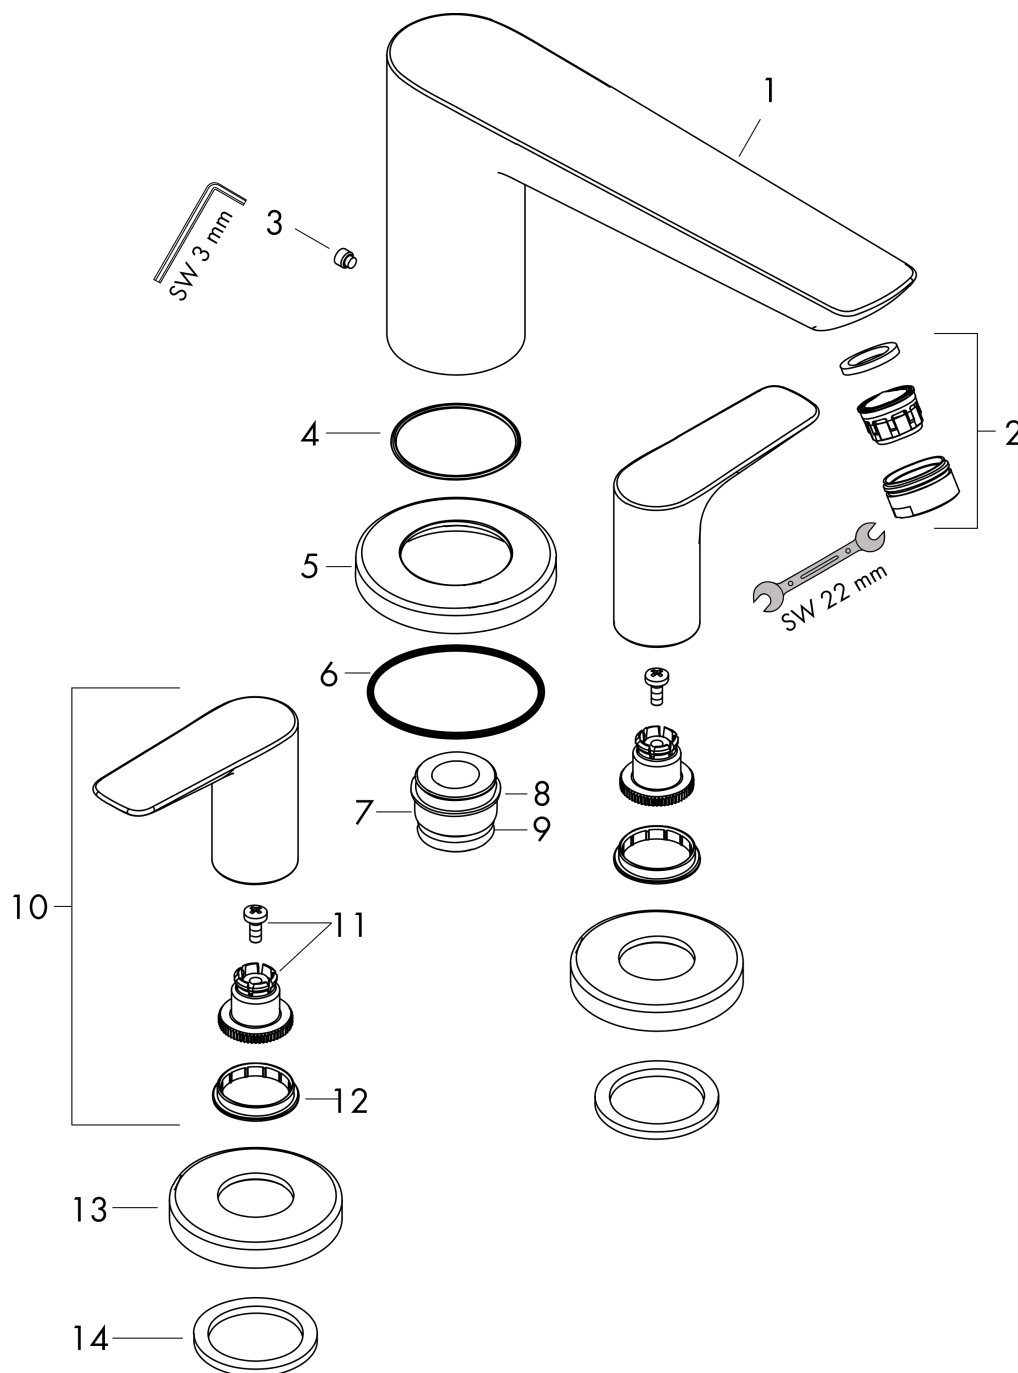

Talis E
3-hole rim mounted bath mixer
 Surfaces: **Chrome** Article Number: **71747000**

Description

product features

- projection 196 mm
- ceramic cartridge
- non-return valve
- with silencer

Technology

Product image

Scale drawing

Flowchart

Talis E
3-hole rim mounted bath mixer
 Surfaces: **Chrome** Article Number: **71747000**

Exploded Drawing

Year of production: >08/15

Talis E
3-hole rim mounted bath mixer
 Surfaces: **Chrome** Article Number: **71747000**

Spare part list

Year of production: >08/15

Pos.	Description	Article Number	Price	PU
1	spout cpl.	92783000	-	1
2	aerator M24x1 (30 l/min)	96512000	-	1
3	hollow set screw M6x6	97660000	-	1
4	O-ring 41x1,5	98168000	-	1
5	escutcheon Ø 70 mm	97779000	-	1
6	O-ring 58x3	98202000	-	1
7	adapter for spout	88512000	-	1
8	O-Ring 23x2,5	98183000	-	1
9	O-ring 21x2,5	98211000	-	1
10	handle	92779000	-	1
11	handle fixing set	94184000	-	1
12	set of color-rings cold / hot water	96299000	-	1
13	escutcheon	31098000	-	1
14	flat seal	98749000	-	1
a	concealed item	13233180	-	1
b	Grease	90920000	-	1