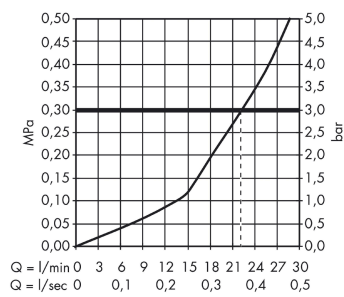

Talis E
3-hole rim mounted bath mixer
 Surfaces: **Chrome** Article Number: **71747000**

Description

product features

- projection 196 mm
- ceramic cartridge
- non-return valve
- with silencer

Technology

Product image

Scale drawing

Flowchart

Talis E
3-hole rim mounted bath mixer
 Surfaces: **Chrome** Article Number: **71747000**

Exploded Drawing

Year of production: >08/15

Talis E
3-hole rim mounted bath mixer
 Surfaces: **Chrome** Article Number: **71747000**

Spare part list

Year of production: >08/15

Pos.	Description	Article Number	Price	PU
1	spout cpl.	92783000	-	1
2	aerator M24x1 (30 l/min)	96512000	-	1
3	hollow set screw M6x6	97660000	-	1
4	O-ring 41x1,5	98168000	-	1
5	escutcheon Ø 70 mm	97779000	-	1
6	O-ring 58x3	98202000	-	1
7	adapter for spout	88512000	-	1
8	O-Ring 23x2,5	98183000	-	1
9	O-ring 21x2,5	98211000	-	1
10	handle	92779000	-	1
11	handle fixing set	94184000	-	1
12	set of color-rings cold / hot water	96299000	-	1
13	escutcheon	31098000	-	1
14	flat seal	98749000	-	1
a	concealed item	13233180	-	1
b	Grease	90920000	-	1