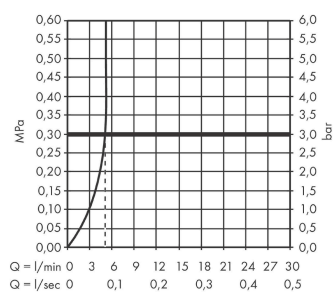

Logis

Single lever basin mixer 70 for vented hot water cylinders with push-open waste set

Surfaces: **Chrome** Article Number: **71074000**

Description

product features

- consists of: single lever basin mixer, waste set
- ComfortZone 70
- projection: 107 mm
- spout height: 67 mm
- spray type: normal spray
- maximum flow rate at 3 bar: 5 l/min
- ceramic cartridge
- temperature limitation adjustable
- push-open waste set G 1¼
- material waste set: synthetic
- connection type: copper pipe connections

Technology

Product image

Scale drawing

Flowchart