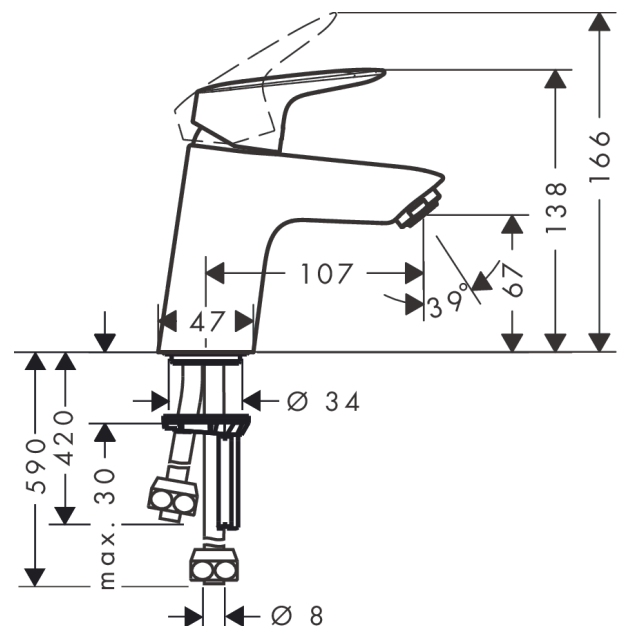

Scale drawing