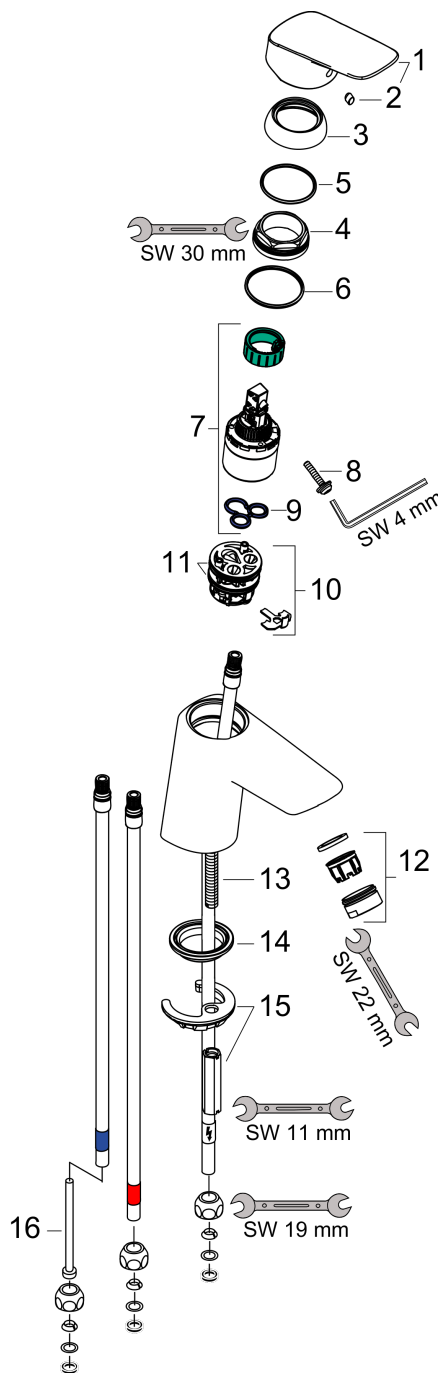

#### product features

- consists of: single lever basin mixer, waste set
- ComfortZone 70
- projection: 107 mm
- spout height: 67 mm
- spray type: normal spray
- maximum flow rate at 3 bar: 5 l/min
- ceramic cartridge
- temperature limitation adjustable
- push-open waste set G 1¼
- material waste set: synthetic
- connection type: copper pipe connections

### Scale drawing

### Exploded Drawing

Year of production: >04/14

### Spare part list

Year of production: >04/14

Pos.	Description	Article Number	Price	PU
1	handle	92224000	€ 44,63	1
2	screw cover	96338000	€ 3,21	1
3	flange	97406000	€ 18,33	1
4	nut	97209000	€ 13,92	1
5	O-Ring 32x2	98193000	€ 3,21	1
6	O-ring 35x2	92604000	€ 5,24	1
7	cartridge, assy	92730000	€ 57,12	1
8	locking screw for handle	95140000	€ 5,24	1
9	seal	95008000	€ 8,45	1
10	adapter for cartridge	95911000	€ 18,33	1
11	O-Ring 30x2	98186000	€ 3,21	1
12	spray former	94033000	€ 8,45	1
13	screw M8 x 68	97736000	€ 5,24	1
14	seal Ø 42	98722000	€ 5,24	1
15	fixing set	96016000	€ 28,20	1
16	flow limiter	97554000	€ 13,92	1
a	push-open waste set	50105000	-	1